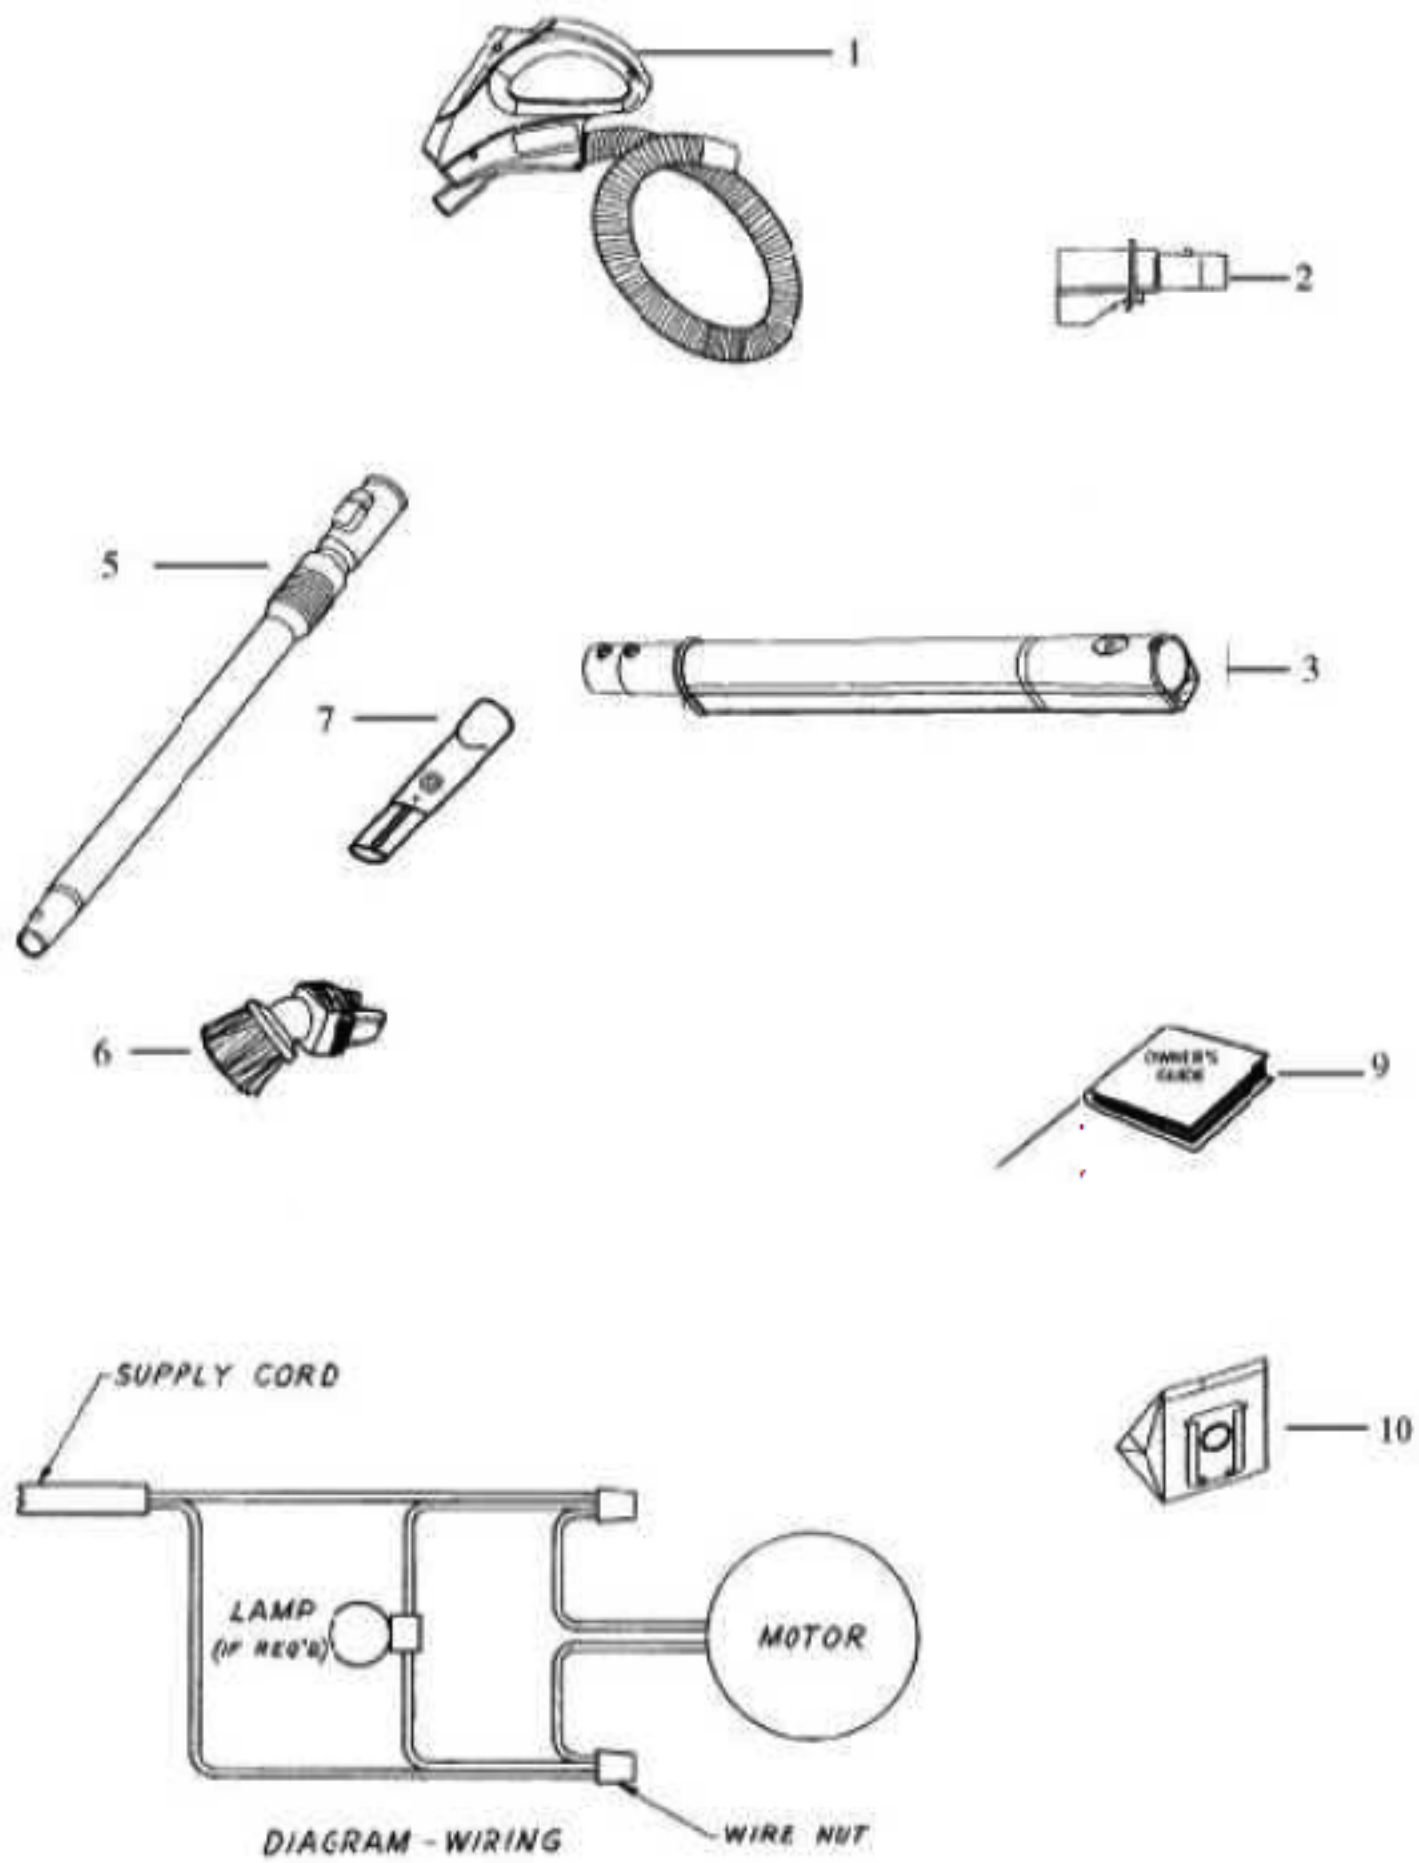

Ref #	Part	Description	Comments	Qty
1	62361-1	SWIVEL HOSE ASSY - CARTON		
2	39041	COUPLING ASSY - EASY CHAN		
3	39422A-3	DIRECT CONNECT WAND ASSEM		
4	15822-1		Not pictured.	
5	39998	WAND ASSEMBLY		
6	39842	TOOL COMBINATION		
7	39843	TELESCOPIC CREVICE TOOL A		
8	74562		Not pictured.	
9	73350			
10	SP200	SANITAIRE S BAG PACKAGE	S-Classic, pkg of 5.