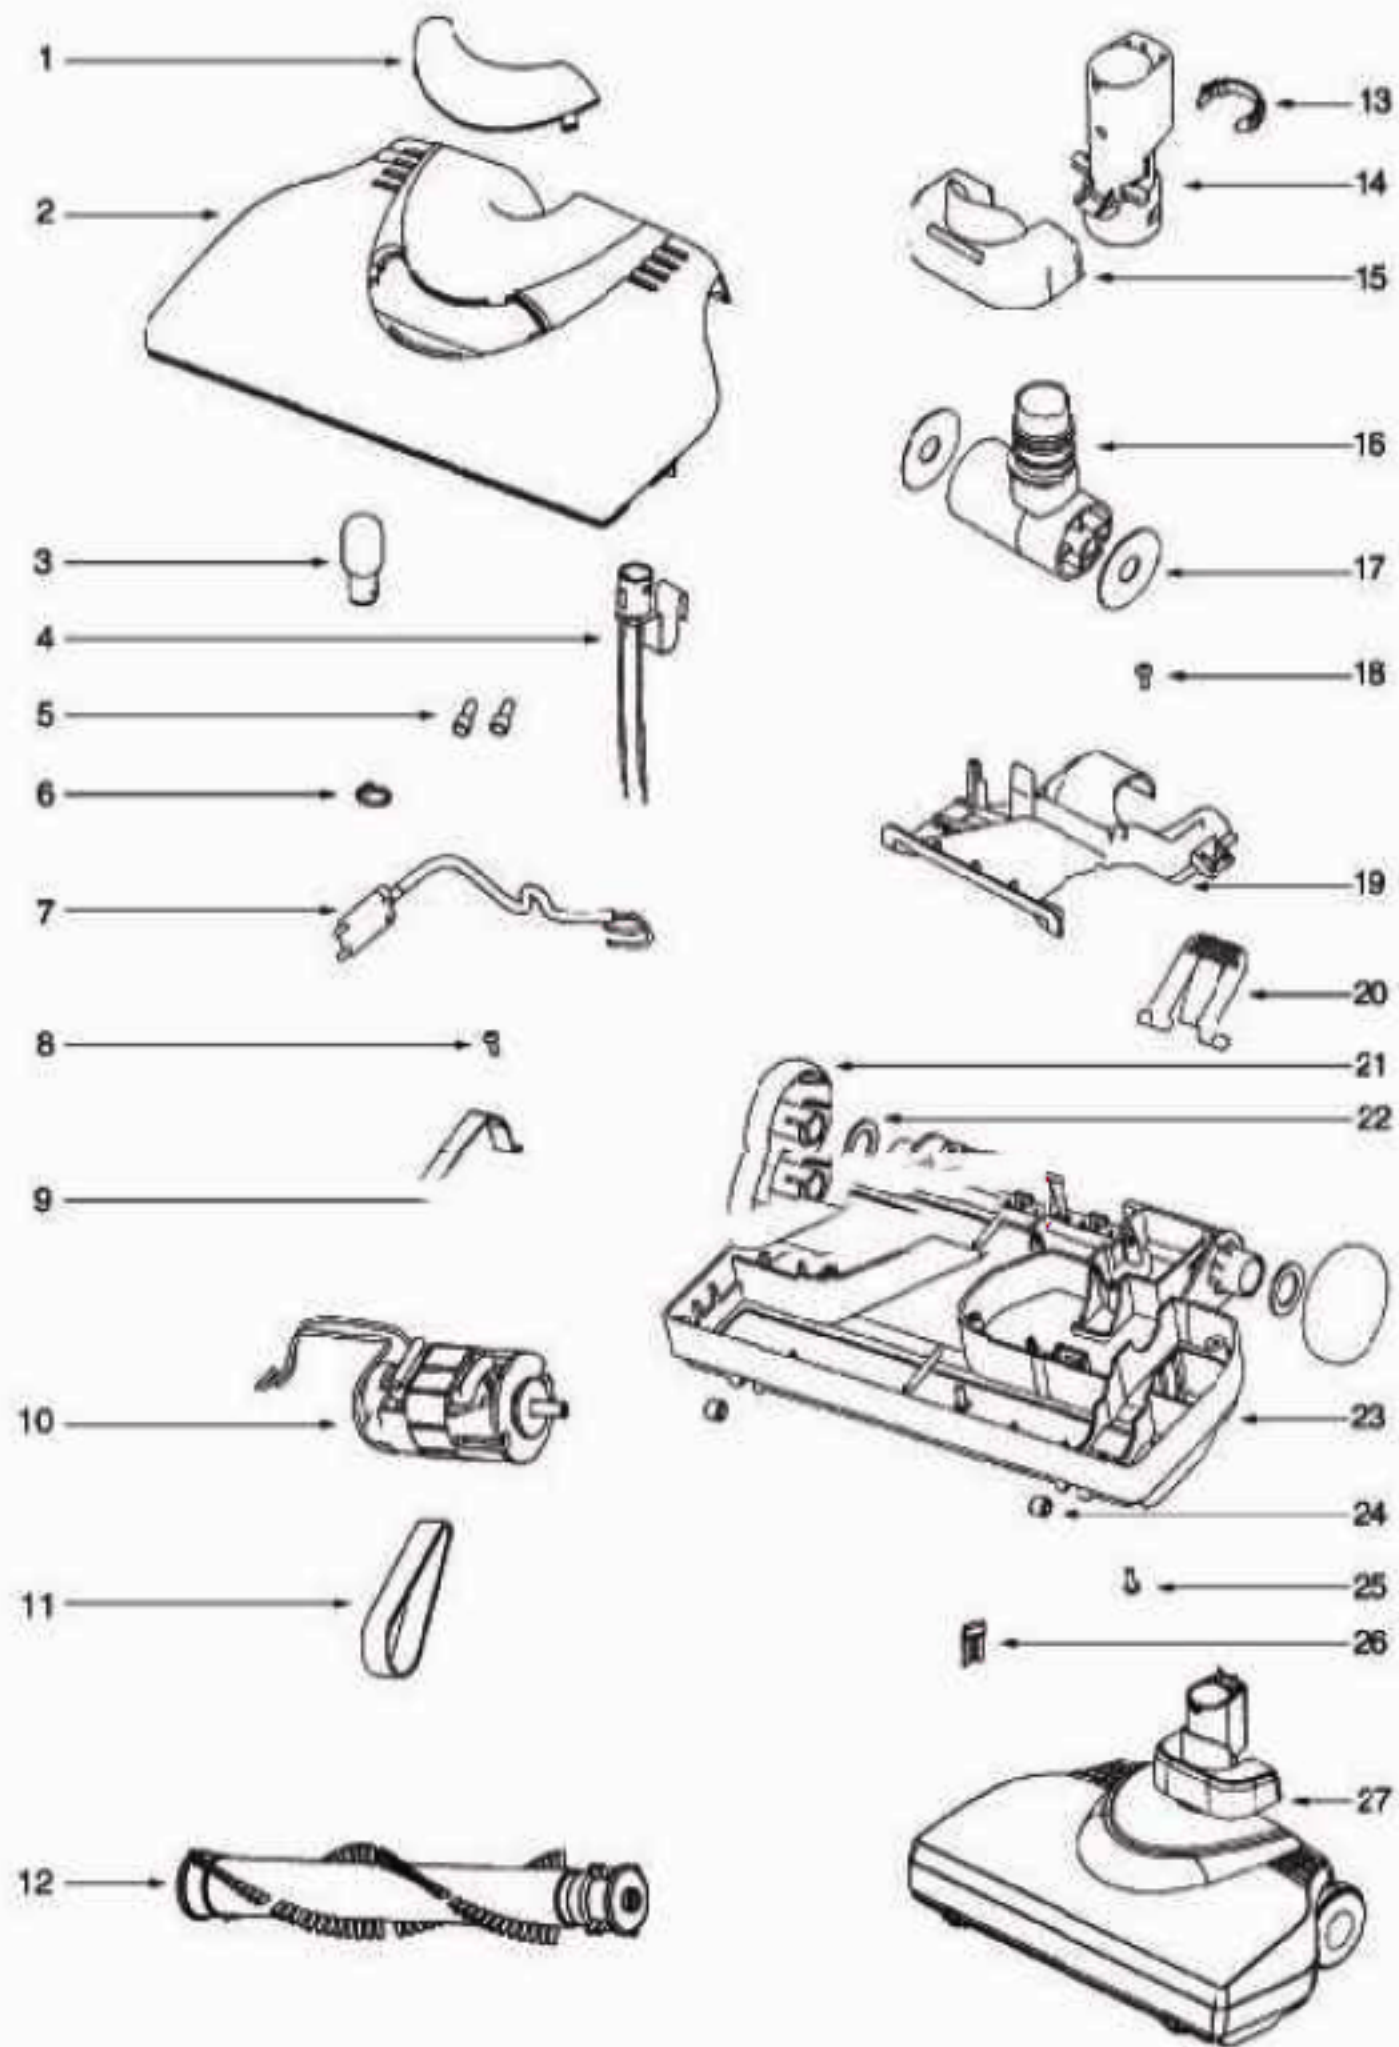

May show more parts than really exists

Ref #	Part	Description	Comments	Qty
1	39805-355N	BAG COVER LATCH		
2	6681008-10	LATCH SPRING		
3	39803-1	BAG COVER & GRAPHICS ASSE		
4	1096847-01	GASKET - DUST BAG		
5	39807	BAG CHANGE INDICATOR		
6	1096522-01	HOOK - WIRE		
7	39817-410P	FILTER COVER (PAINTED)		
8	39838-380N	BAG HOLDER		
9	SP012W	SYSTEM-PRO WASHABLE HEPA		
10	1130289-01	SEAL		
11	39811	MOTOR FILTER		
12	39810-380N			
13	39826-355N	REAR WHEEL - OVERMOLD		
14	39831-410P	REAR WHEEL COVER (PAINTED		
15	39906-1	LEFT COVER AND GRAPHICS A		
16	39797-355N			
17	39828-380N	FRONT WHEEL		
18	39827-355N	FRONT WHEEL HOLDER		
19	39798-355N			
20	39907-1	RIGHT COVER AND GRAPHICS		
21	39808-380N			
22	39806-380N	POWER OUTLET		

73992 Thermostat & Terminal Assy - Not Illustrated

Ref #	Part	Description	Comments	Qty
1	39822-355N	SPEED CONTROL KNOB		
2	39823-355N			
4	2190494-08	CIRCUIT BOARD (ELECTRONIC		
5	1096837-06	HOSE - COOLING (L230)		
6	39825	CORD REEL		
7	1096471-00	MOTOR ADAPTER, VM3		
8	2196205-01	SUSPENSION BLOCK D		
9	2191082-01	HOSE - COOLING (CW)		
10	1096954-01	WIRE SEAL		
11	1096831-02	SEAL - BLOWER (VM3)		
12	39848	VM3 MOTOR ASSEMBLY (11287		
13	1096947-01	GASKET - HOOD		
14	39812-355N	REAR HOUSING		
16	6698086-36	SWITCH - PUSH BUTTON		
15	39823-355N			