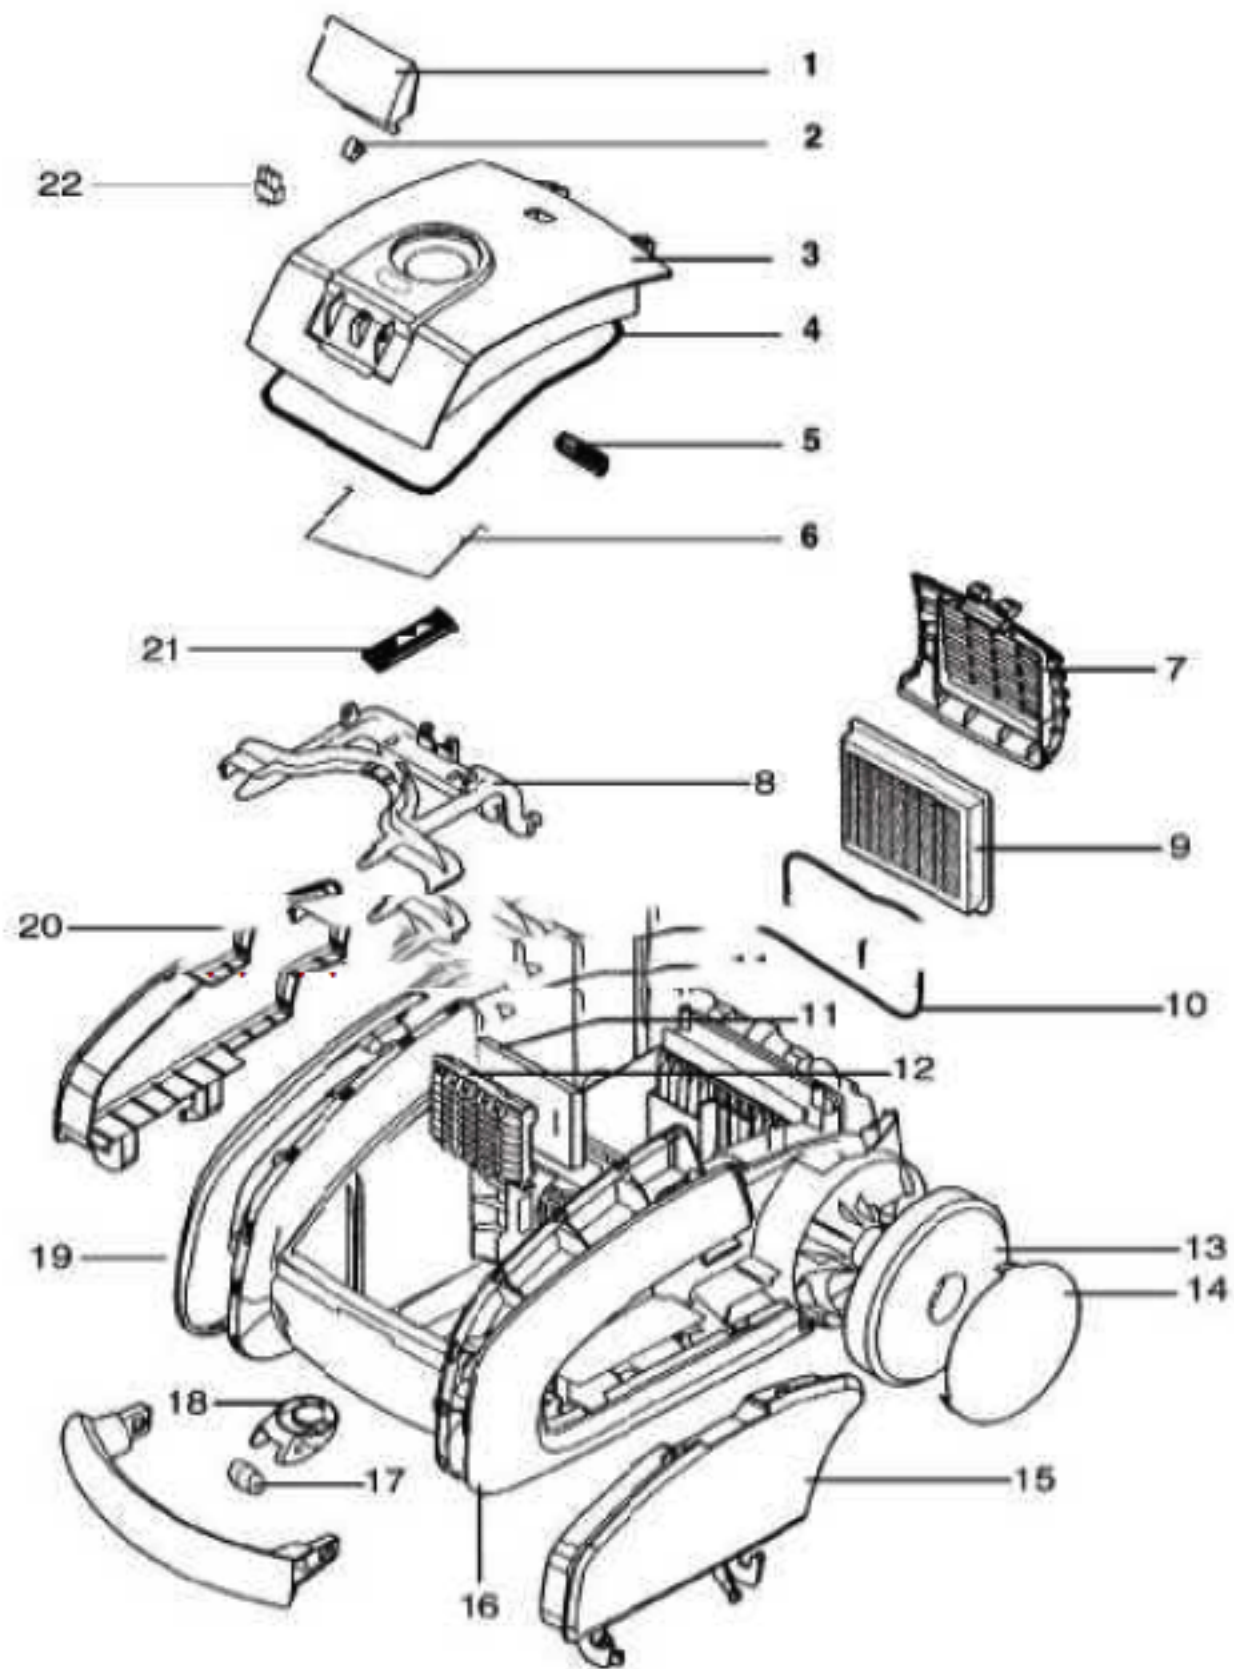

May show more parts than really exists

Ref #	Part	Description	Comments	Qty
1	39805-355N	BAG COVER LATCH		
2	6681008-10	LATCH SPRING		
3	39803-1	BAG COVER & GRAPHICS ASSE		
4	1096847-01	GASKET - DUST BAG		
5	39807	BAG CHANGE INDICATOR		
6	1096522-01	HOOK - WIRE		
7	39817-410P	FILTER COVER (PAINTED)		
8	39838-380N	BAG HOLDER		
9	SP012W	SYSTEM-PRO WASHABLE HEPA		
10	1130289-01	SEAL		
11	39811	MOTOR FILTER		
12	39810-380N			
13	39826-355N	REAR WHEEL - OVERMOLD		
14	39831-410P	REAR WHEEL COVER (PAINTED		
15	39906-1	LEFT COVER AND GRAPHICS A		
16	39797-355N			
17	39828-380N	FRONT WHEEL		
18	39827-355N	FRONT WHEEL HOLDER		
19	39798-355N			
20	39907-1	RIGHT COVER AND GRAPHICS		
21	39808-380N			
22	39806-380N	POWER OUTLET		

73992 Thermostat & Terminal Assy - Not Illustrated

Ref #	Part	Description	Comments	Qty
1	39822-355N	SPEED CONTROL KNOB		
2	39823-355N			
4	2190494-08	CIRCUIT BOARD (ELECTRONIC		
5	1096837-06	HOSE - COOLING (L230)		
6	39825	CORD REEL		
7	1096471-00	MOTOR ADAPTER, VM3		
8	2196205-01	SUSPENSION BLOCK D		
9	2191082-01	HOSE - COOLING (CW)		
10	1096954-01	WIRE SEAL		
11	1096831-02	SEAL - BLOWER (VM3)		
12	39848	VM3 MOTOR ASSEMBLY (11287		
13	1096947-01	GASKET - HOOD		
14	39812-355N	REAR HOUSING		
16	6698086-36	SWITCH - PUSH BUTTON		
15	39823-355N			