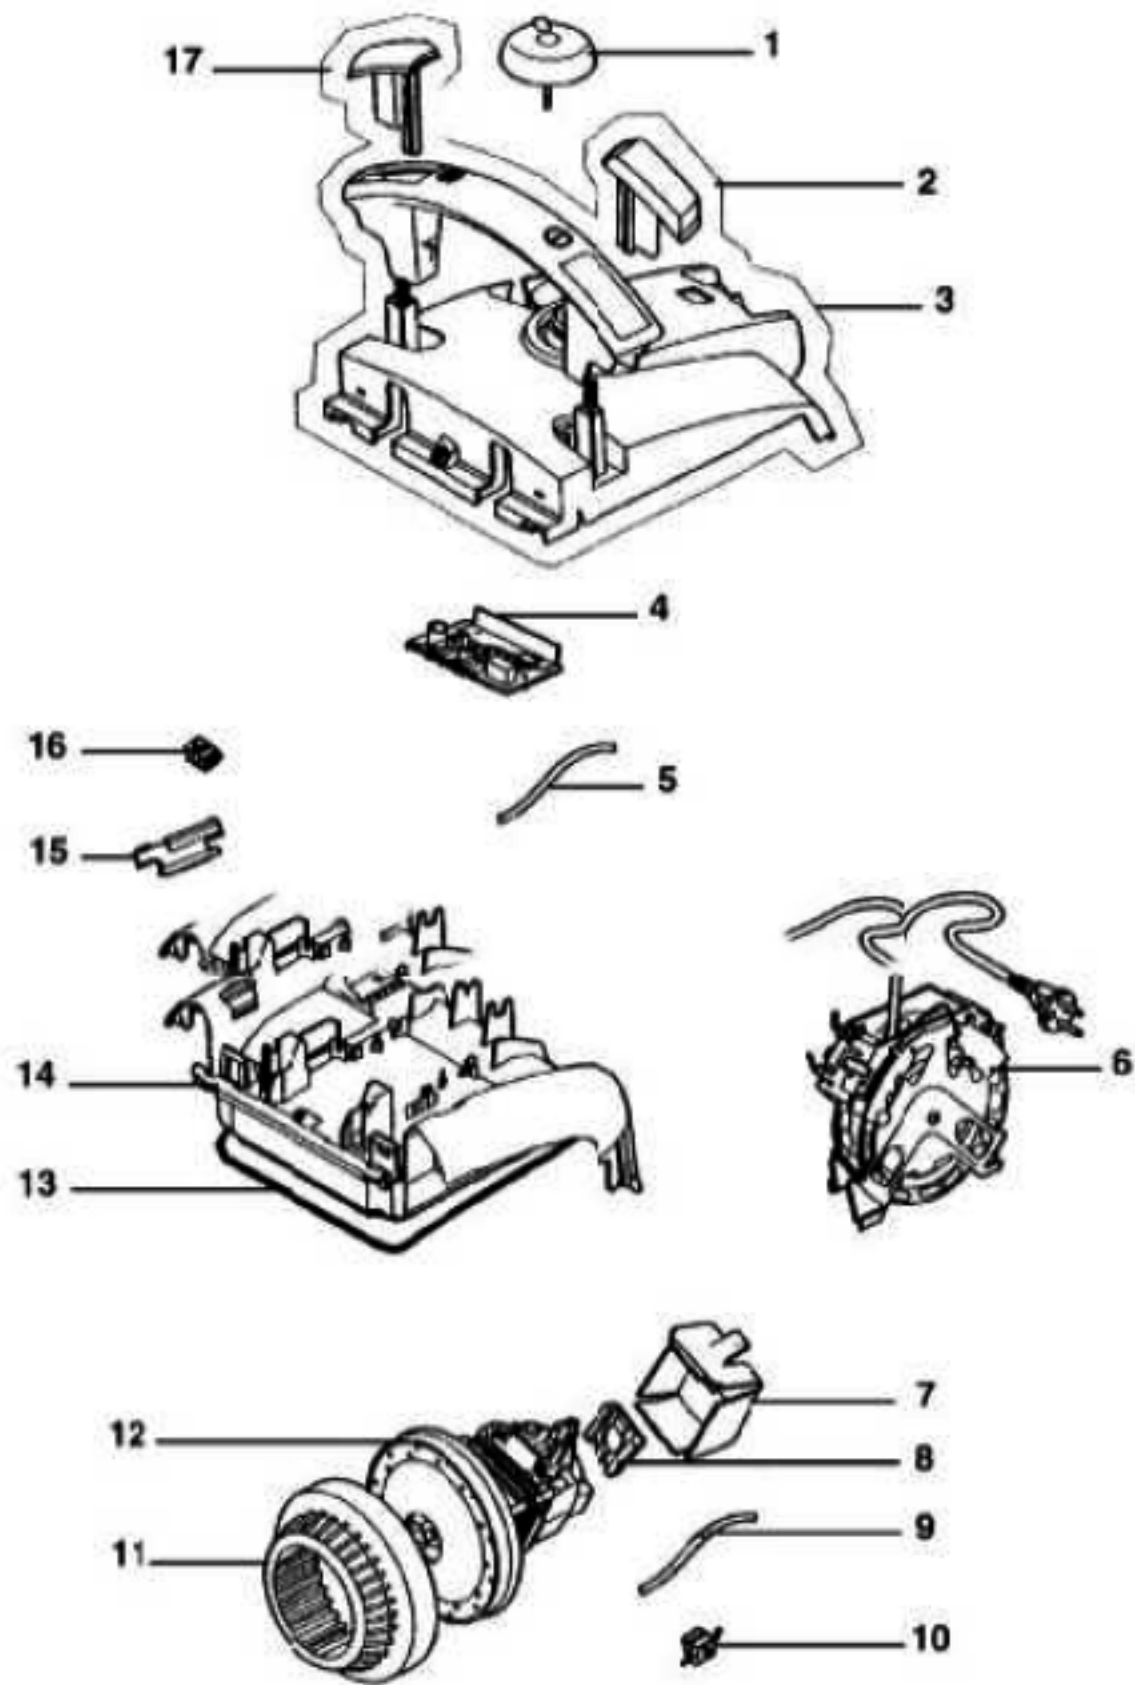

May show more parts than really exists

Ref #	Part	Description	Comments	Qty
1	39805-355N	BAG COVER LATCH		
2	6681008-10	LATCH SPRING		
3	39803-1	BAG COVER & GRAPHICS ASSE		
4	1096847-01	GASKET - DUST BAG		
5	39807	BAG CHANGE INDICATOR		
6	1096522-01	HOOK - WIRE		
7	39817-410P	FILTER COVER (PAINTED)		
8	39838-380N	BAG HOLDER		
9	SP012W	SYSTEM-PRO WASHABLE HEPA		
10	1130289-01	SEAL		
11	39811	MOTOR FILTER		
12	39810-380N			
13	39826-355N	REAR WHEEL - OVERMOLD		
14	39831-410P	REAR WHEEL COVER (PAINTED		
15	39906-1	LEFT COVER AND GRAPHICS A		
16	39797-355N			
17	39828-380N	FRONT WHEEL		
18	39827-355N	FRONT WHEEL HOLDER		
19	39798-355N			
20	39907-1	RIGHT COVER AND GRAPHICS		
21	39808-380N			
22	39806-380N	POWER OUTLET		

73992 Thermostat & Terminal Assy - Not Illustrated

Ref #	Part	Description	Comments	Qty
1	39822-355N	SPEED CONTROL KNOB		
2	39823-355N			
4	2190494-08	CIRCUIT BOARD (ELECTRONIC		
5	1096837-06	HOSE - COOLING (L230)		
6	39825	CORD REEL		
7	1096471-00	MOTOR ADAPTER, VM3		
8	2196205-01	SUSPENSION BLOCK D		
9	2191082-01	HOSE - COOLING (CW)		
10	1096954-01	WIRE SEAL		
11	1096831-02	SEAL - BLOWER (VM3)		
12	39848	VM3 MOTOR ASSEMBLY (11287		
13	1096947-01	GASKET - HOOD		
14	39812-355N	REAR HOUSING		
16	6698086-36	SWITCH - PUSH BUTTON		
15	39823-355N			