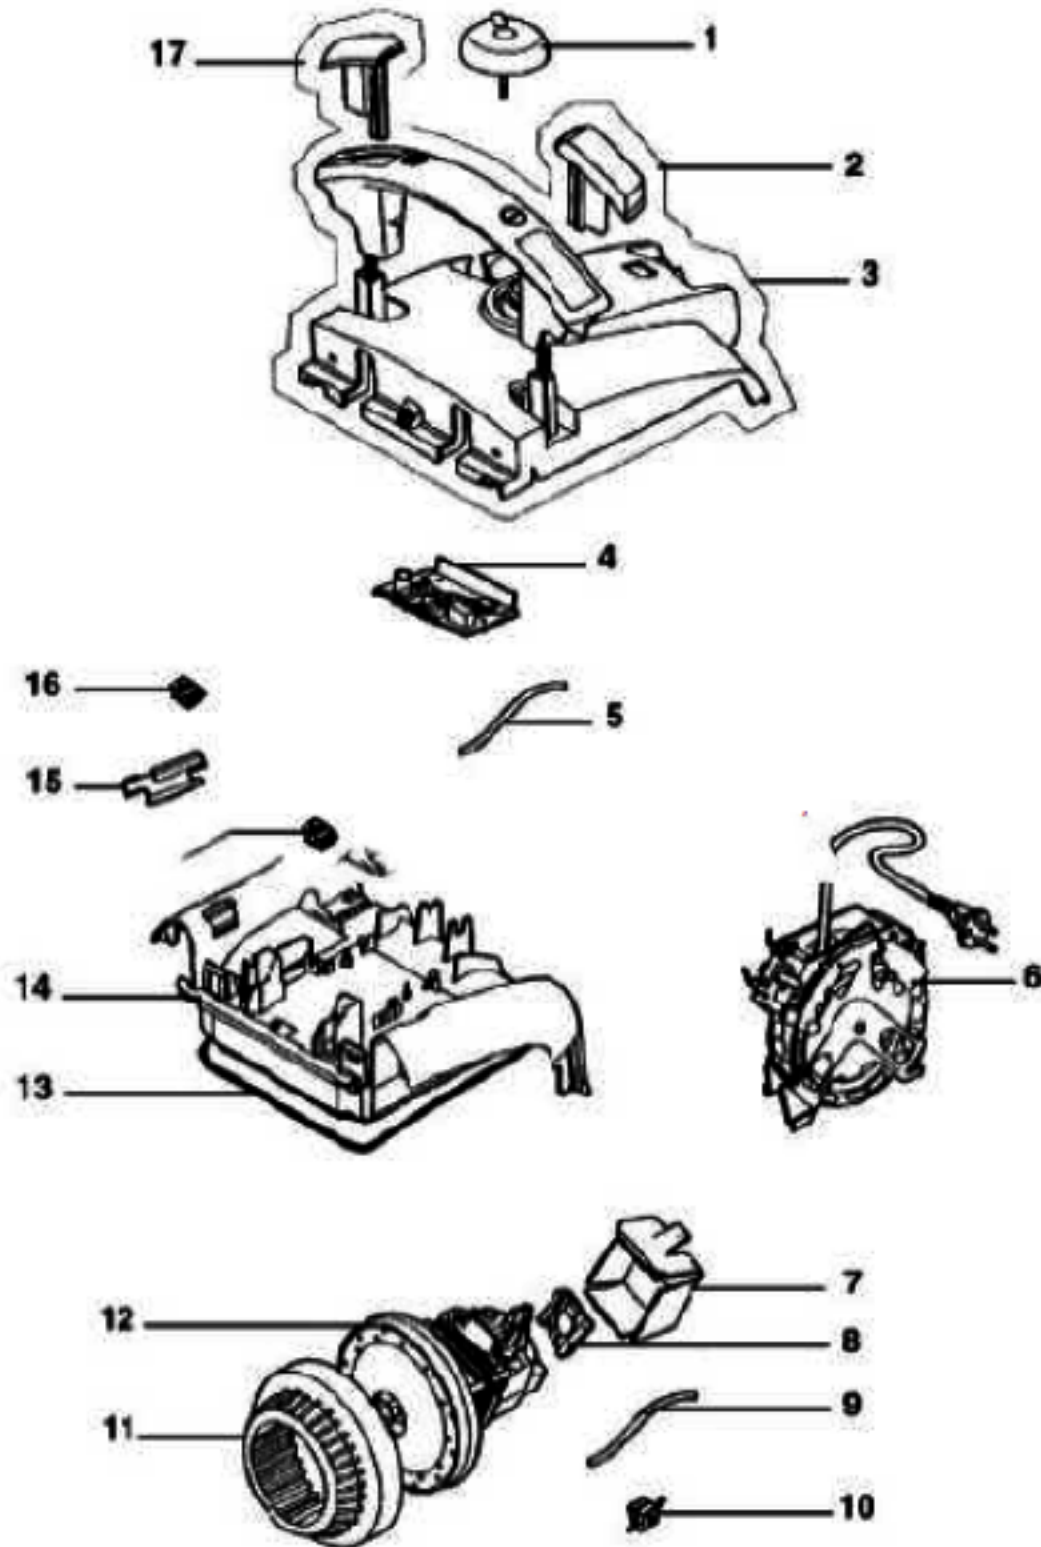

CANISTER - SP6952A

May show more parts than really exists

Ref #	Part	Description	Comments	Qty
1	39805-355N			
2	6681008-10	LATCH SPRING		
3	39803-1	BAG COVER & GRAPHICS ASSE		
4	1096847-01	GASKET - DUST BAG		
5	39807	BAG CHANGE INDICATOR		
6	1096522-01	HOOK - WIRE		
7	39817-410P	FILTER COVER (PAINTED)		
8	39838-380N	BAG HOLDER		
9	SP012W	SYSTEM-PRO WASHABLE HEPA		
10	1130289-01	SEAL		
11	39811			
12	39810-380N			
13	39826-355N	REAR WHEEL - OVERMOLD		
14	39831-410P	REAR WHEEL COVER (PAINTED)		
15	39906-1			
16	39797-355N			
17	39828-380N	FRONT WHEEL		
18	39827-355N	FRONT WHEEL HOLDER		
19	39798-355N			
20	39907-1			
21	39808-380N			
22	39806-380N	POWER OUTLET		

73992 Thermostat & Terminal Assy - Not Illustrated

Ref #	Part	Description	Comments	Qty
1	39822-355N	SPEED CONTROL KNOB		
2	39823-355N			
3	2190494-08	CIRCUIT BOARD (ELECTRONIC		
4	1096837-06	HOSE - COOLING (L230)		
5	39825	CORD REEL		
6	1096471-00	MOTOR ADAPTER, VM3		
7	2196205-01	SUSPENSION BLOCK D		
8	2191082-01	HOSE - COOLING (CW)		
9	1096954-01	WIRE SEAL		
10	1096831-02	SEAL - BLOWER (VM3)		
11	39848	VM3 MOTOR ASSEMBLY (11287		
12	1096947-01	GASKET - HOOD		
13	39812-355N	REAR HOUSING		
14	6698086-36	SWITCH - PUSH BUTTON		
15	39823-355N			