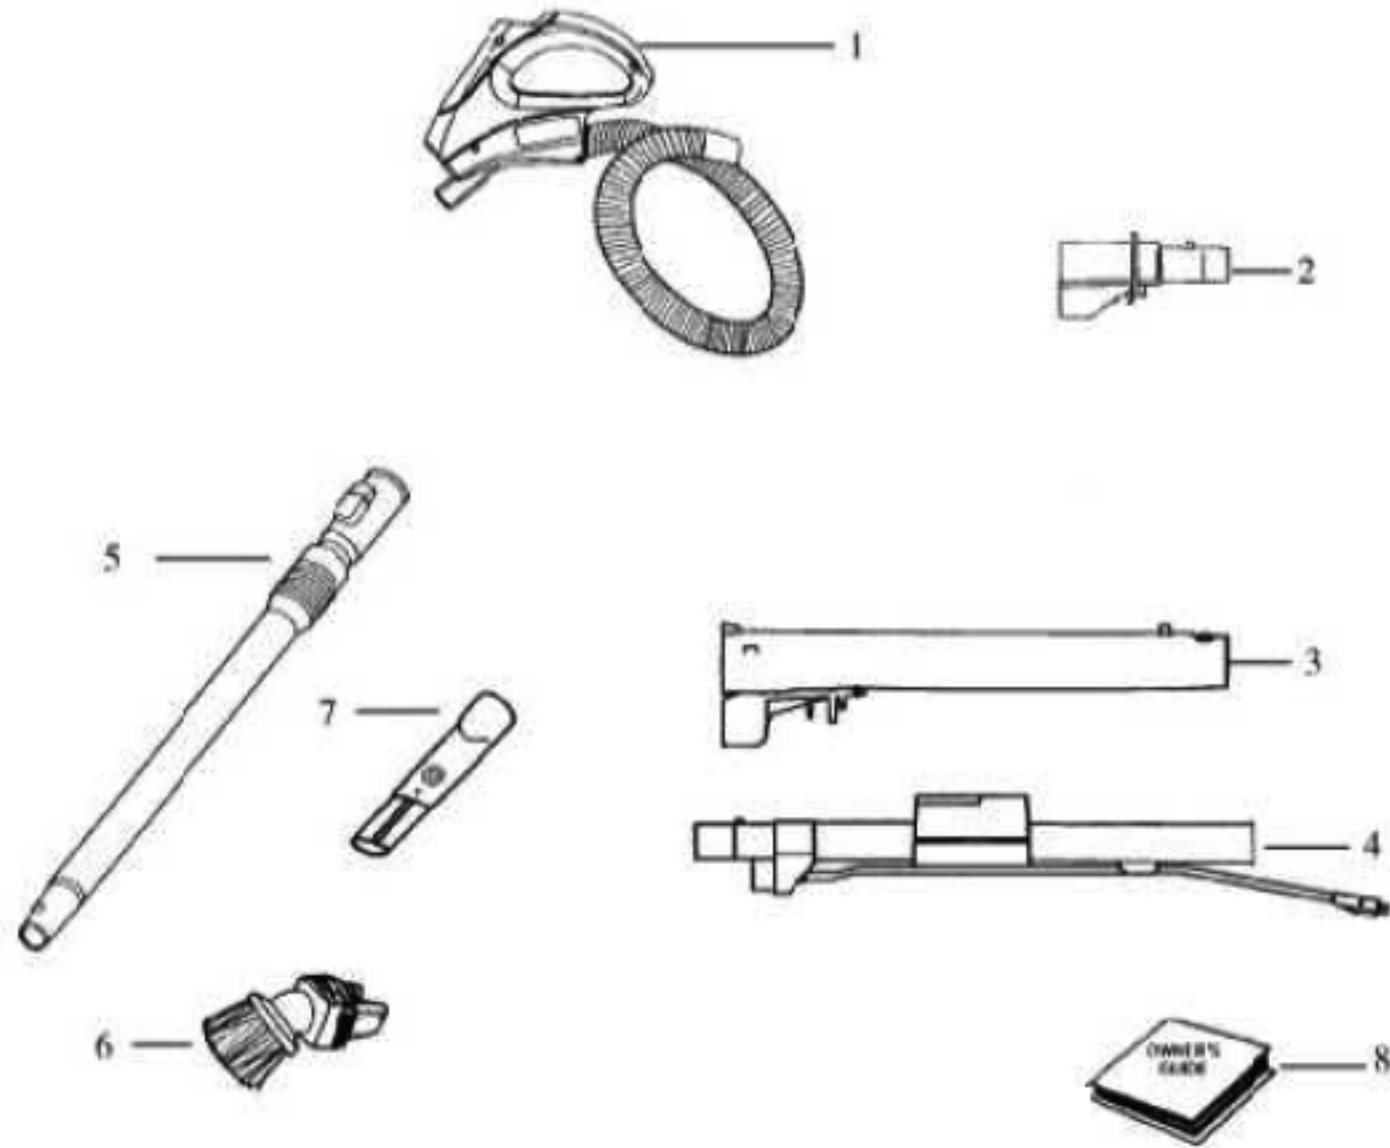

Ref #	Part	Description	Comments	Qty
1	62360-1	SWIVEL HOSE ASSY - CARTON		
2	39041	COUPLING ASSY - EASY CHAN		
3	37738-7	UPPER WAND ASSEMBLY		
4	39040A-2	STRAIGHT WAND ASSEMBLY		
5	39844	TELESCOPIC WAND ASSY		
6	39842	TOOL COMBINATION		
7	39843	TELESCOPIC CREVICE TOOL A		
8	73410			
9	SP200	SANITAIRE S BAG PACKAGE	Pkg of 5