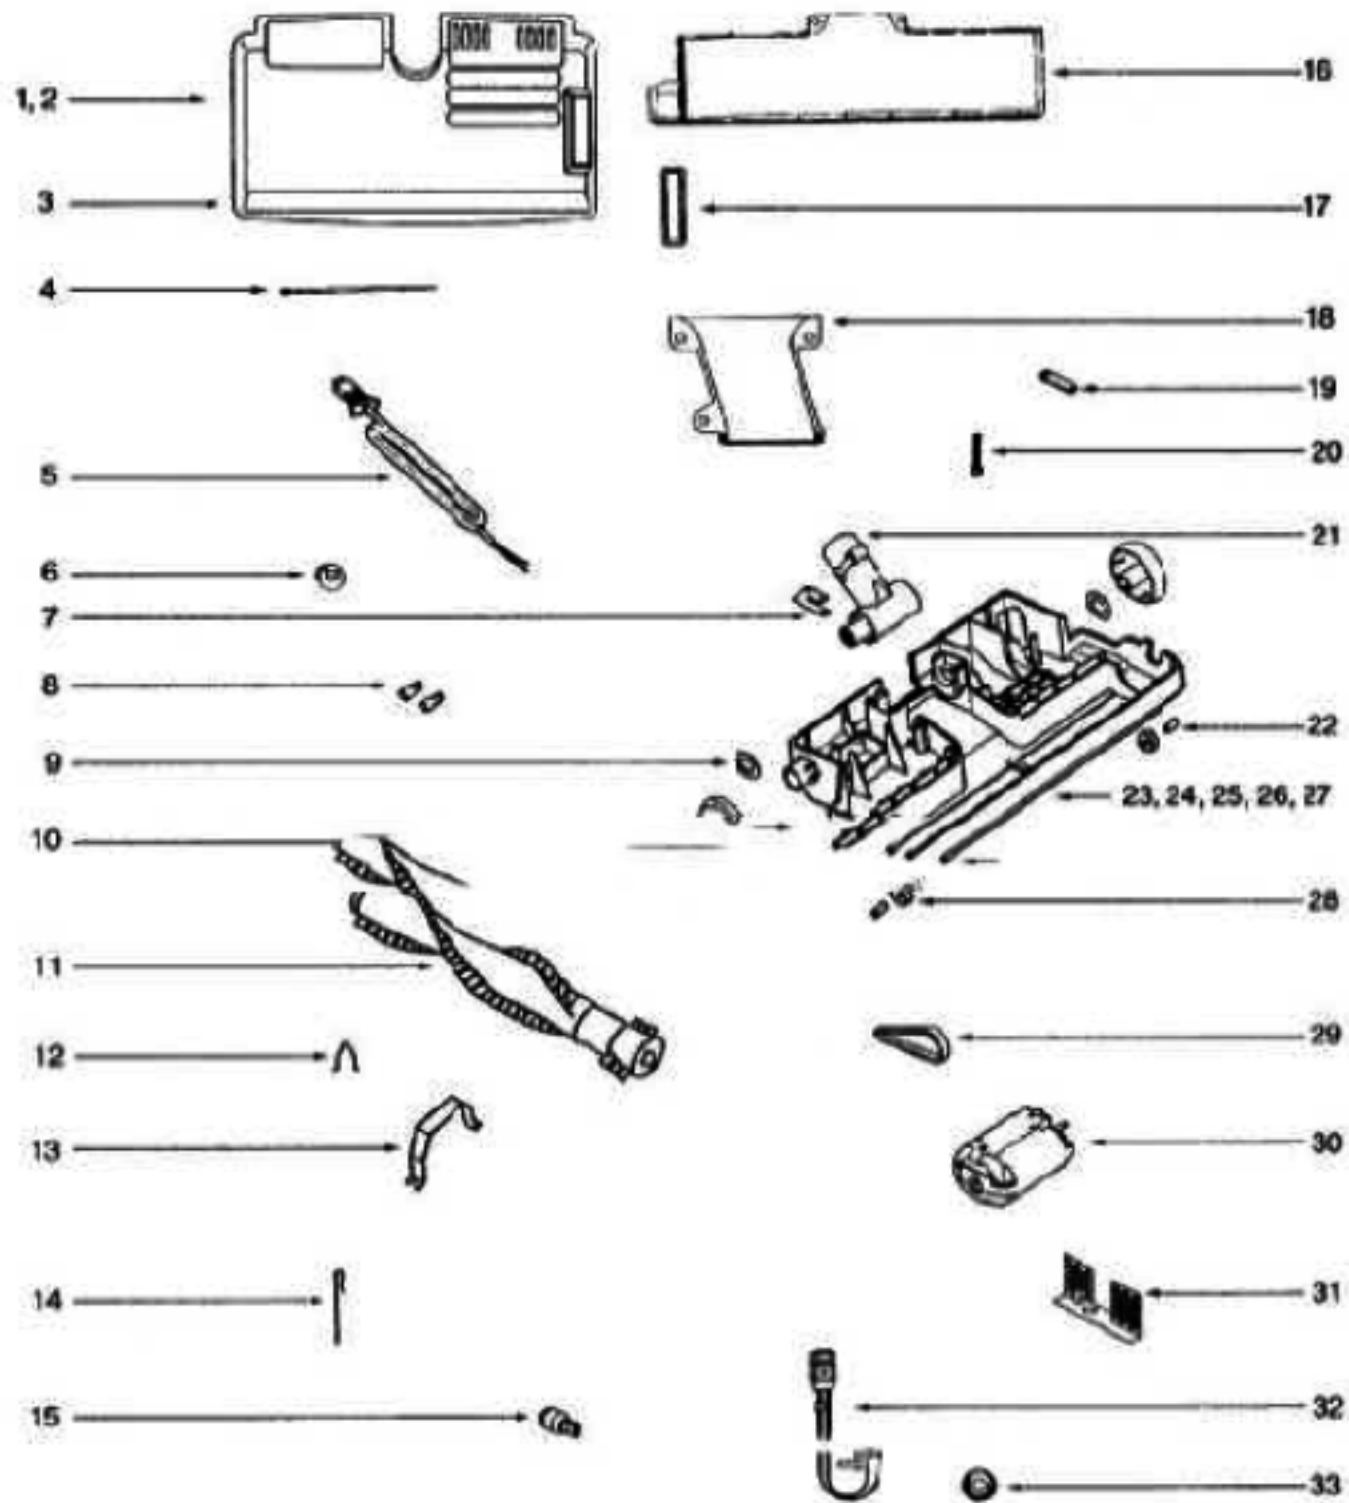

CANISTER - SP6952A

May show more parts than really exists

Ref #	Part	Description	Comments	Qty
1	39805-355N			
2	6681008-10	LATCH SPRING		
3	39803-1	BAG COVER & GRAPHICS ASSE		
4	1096847-01	GASKET - DUST BAG		
5	39807	BAG CHANGE INDICATOR		
6	1096522-01	HOOK - WIRE		
7	39817-410P	FILTER COVER (PAINTED)		
8	39838-380N	BAG HOLDER		
9	SP012W	SYSTEM-PRO WASHABLE HEPA		
10	1130289-01	SEAL		
11	39811			
12	39810-380N			
13	39826-355N	REAR WHEEL - OVERMOLD		
14	39831-410P	REAR WHEEL COVER (PAINTED)		
15	39906-1			
16	39797-355N			
17	39828-380N	FRONT WHEEL		
18	39827-355N	FRONT WHEEL HOLDER		
19	39798-355N			
20	39907-1			
21	39808-380N			
22	39806-380N	POWER OUTLET		

73992 Thermostat & Terminal Assy - Not Illustrated

Ref #	Part	Description	Comments	Qty
1	39822-355N	SPEED CONTROL KNOB		
2	39823-355N			
3	2190494-08	CIRCUIT BOARD (ELECTRONIC		
4	1096837-06	HOSE - COOLING (L230)		
5	39825	CORD REEL		
6	1096471-00	MOTOR ADAPTER, VM3		
7	2196205-01	SUSPENSION BLOCK D		
8	2191082-01	HOSE - COOLING (CW)		
9	1096954-01	WIRE SEAL		
10	1096831-02	SEAL - BLOWER (VM3)		
11	39848	VM3 MOTOR ASSEMBLY (11287		
12	1096947-01	GASKET - HOOD		
13	39812-355N	REAR HOUSING		
14	6698086-36	SWITCH - PUSH BUTTON		
15	39823-355N			