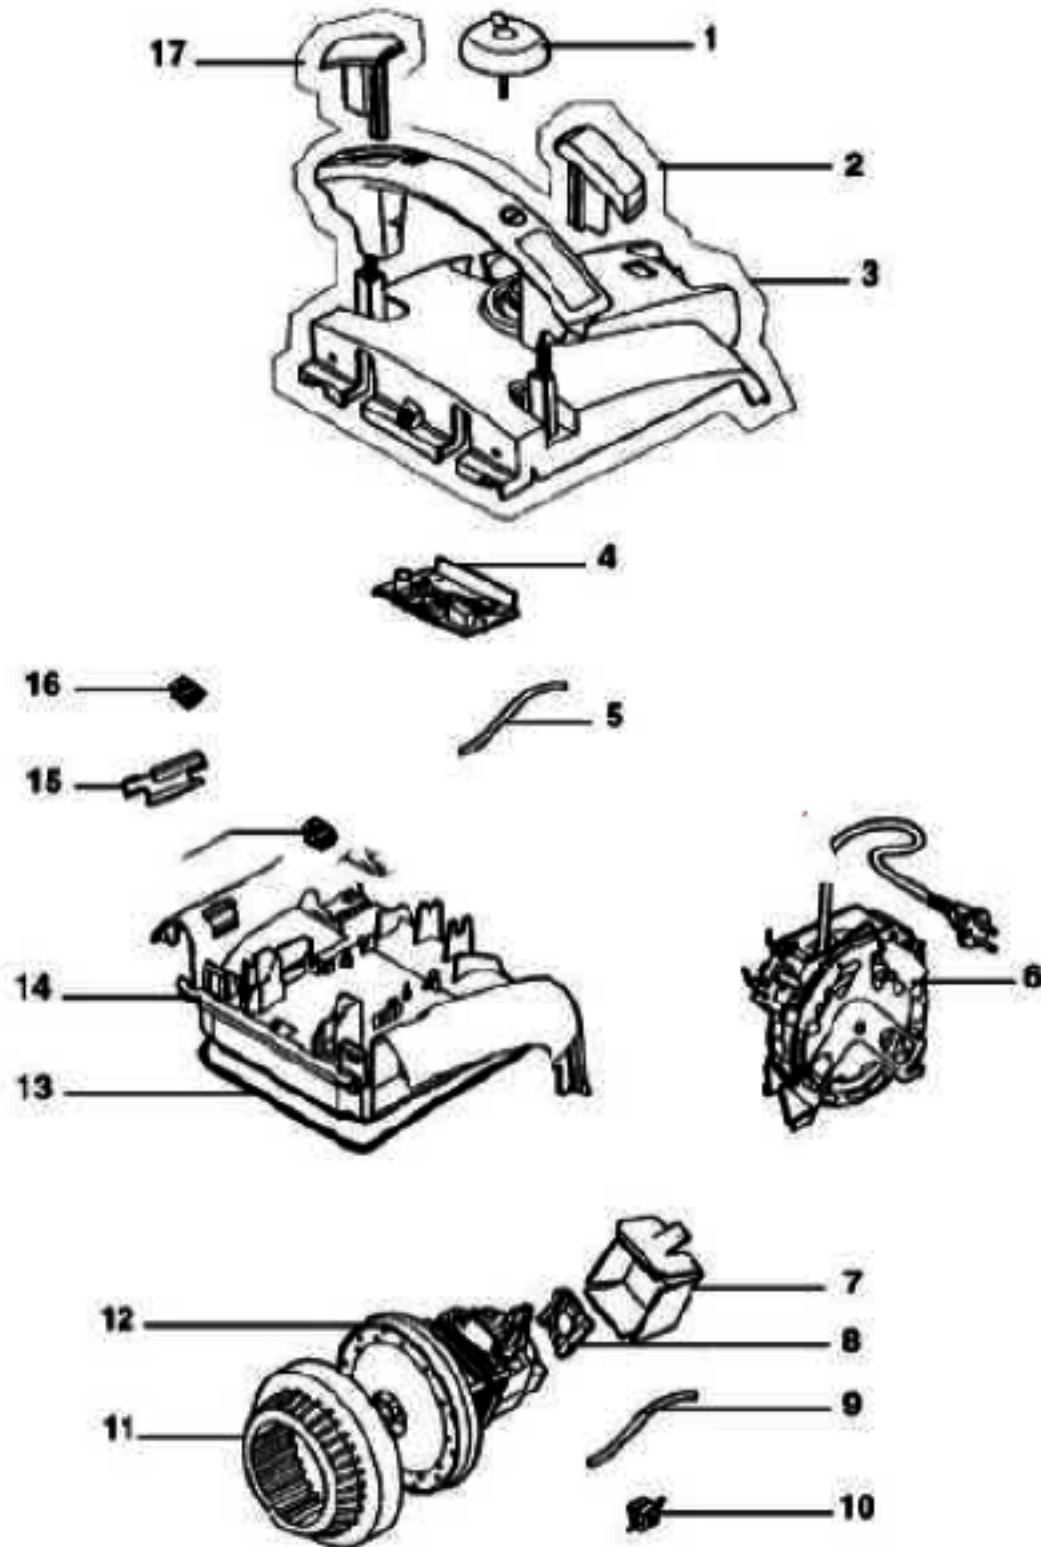

# CANISTER - SP6952A

May show more parts than really exists

Ref #	Part	Description	Comments	Qty
1	39805-355N			
2	6681008-10	LATCH SPRING		
3	39803-1	BAG COVER & GRAPHICS ASSE		
4	1096847-01	GASKET - DUST BAG		
5	39807	BAG CHANGE INDICATOR		
6	1096522-01	HOOK - WIRE		
7	39817-410P	FILTER COVER (PAINTED)		
8	39838-380N	BAG HOLDER		
9	SP012W	SYSTEM-PRO WASHABLE HEPA		
10	1130289-01	SEAL		
11	39811			
12	39810-380N			
13	39826-355N	REAR WHEEL - OVERMOLD		
14	39831-410P	REAR WHEEL COVER (PAINTED)		
15	39906-1			
16	39797-355N			
17	39828-380N	FRONT WHEEL		
18	39827-355N	FRONT WHEEL HOLDER		
19	39798-355N			
20	39907-1			
21	39808-380N			
22	39806-380N	POWER OUTLET		

73992 Thermostat & Terminal Assy - Not Illustrated

Ref #	Part	Description	Comments	Qty
1	39822-355N	SPEED CONTROL KNOB		
2	39823-355N			
3	2190494-08	CIRCUIT BOARD (ELECTRONIC		
4	1096837-06	HOSE - COOLING (L230)		
5	39825	CORD REEL		
6	1096471-00	MOTOR ADAPTER, VM3		
7	2196205-01	SUSPENSION BLOCK D		
8	2191082-01	HOSE - COOLING (CW)		
9	1096954-01	WIRE SEAL		
10	1096831-02	SEAL - BLOWER (VM3)		
11	39848	VM3 MOTOR ASSEMBLY (11287		
12	1096947-01	GASKET - HOOD		
13	39812-355N	REAR HOUSING		
14	6698086-36	SWITCH - PUSH BUTTON		
15	39823-355N			