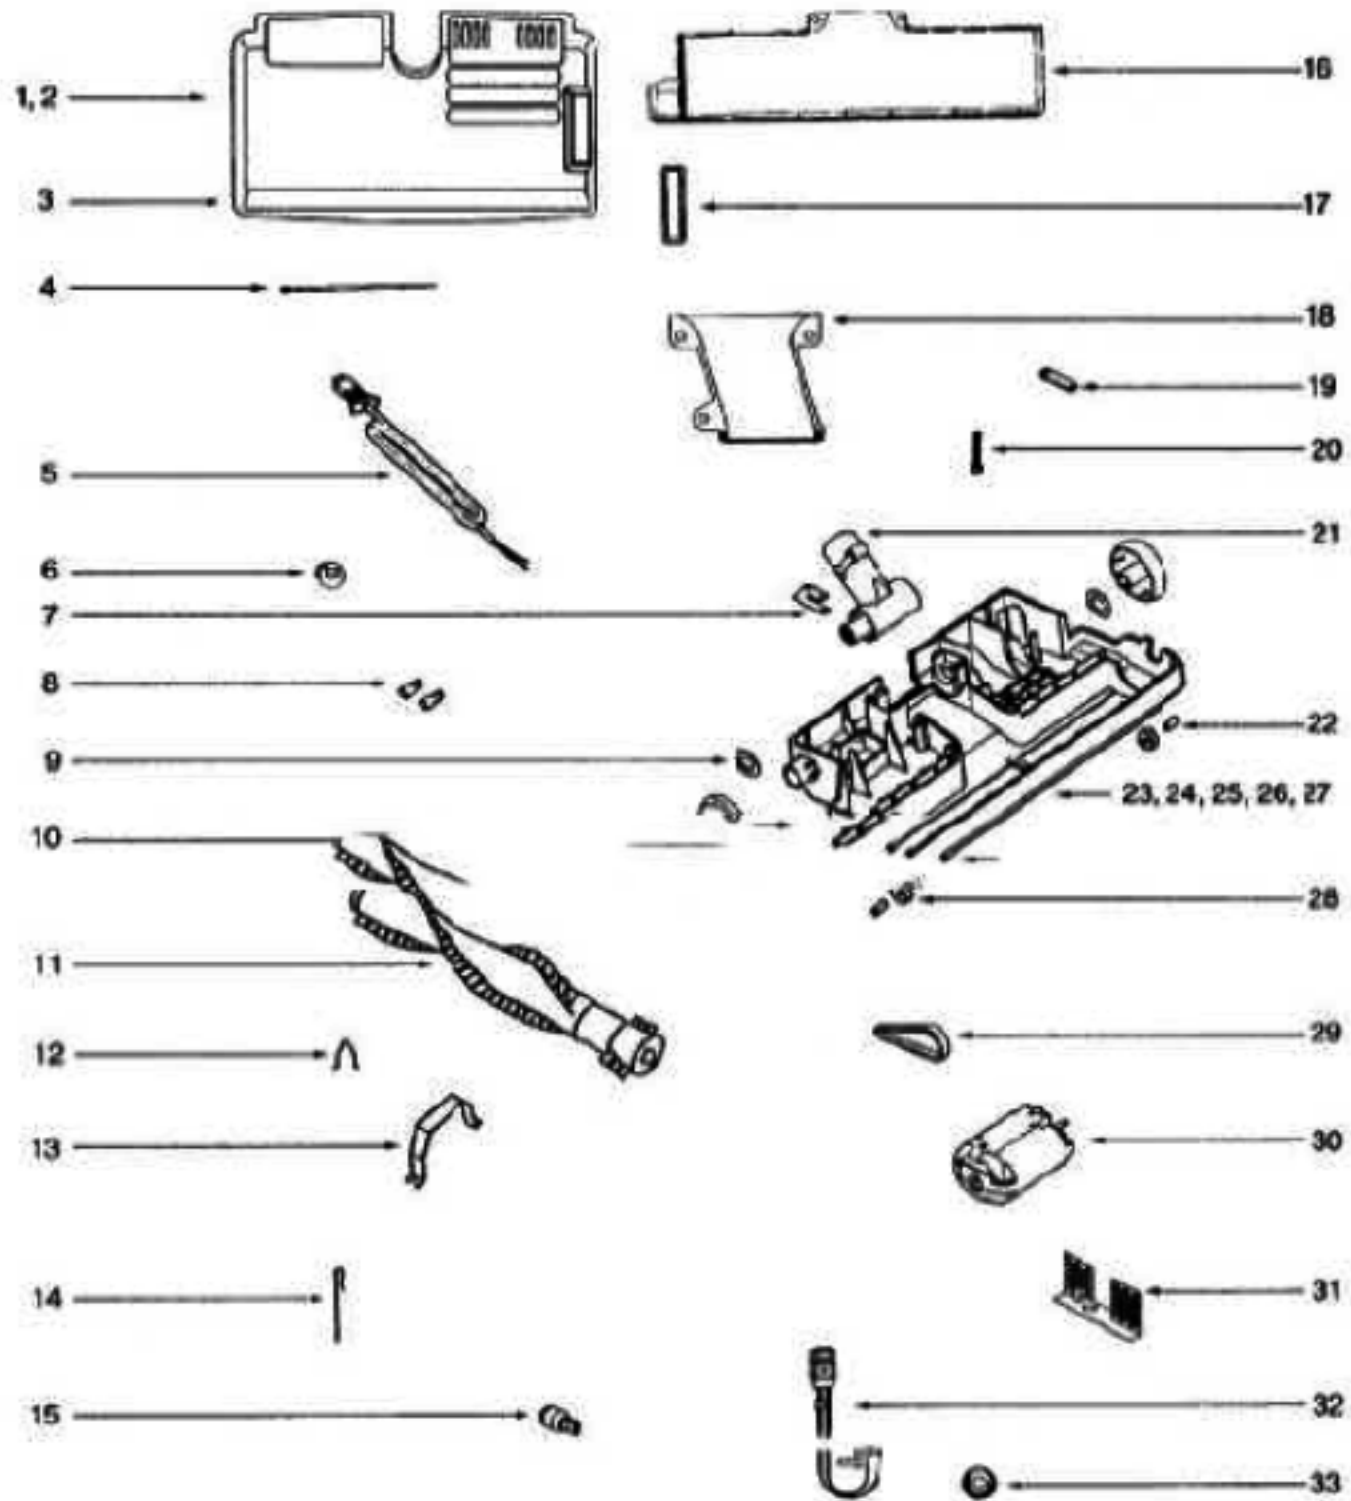

# CANISTER - SP6952A

May show more parts than really exists

Ref #	Part	Description	Comments	Qty
1	39805-355N			
2	6681008-10	LATCH SPRING		
3	39803-1	BAG COVER & GRAPHICS ASSE		
4	1096847-01	GASKET - DUST BAG		
5	39807	BAG CHANGE INDICATOR		
6	1096522-01	HOOK - WIRE		
7	39817-410P	FILTER COVER (PAINTED)		
8	39838-380N	BAG HOLDER		
9	SP012W	SYSTEM-PRO WASHABLE HEPA		
10	1130289-01	SEAL		
11	39811			
12	39810-380N			
13	39826-355N	REAR WHEEL - OVERMOLD		
14	39831-410P	REAR WHEEL COVER (PAINTED)		
15	39906-1			
16	39797-355N			
17	39828-380N	FRONT WHEEL		
18	39827-355N	FRONT WHEEL HOLDER		
19	39798-355N			
20	39907-1			
21	39808-380N			
22	39806-380N	POWER OUTLET		

73992 Thermostat & Terminal Assy - Not Illustrated

Ref #	Part	Description	Comments	Qty
1	39822-355N	SPEED CONTROL KNOB		
2	39823-355N			
3	2190494-08	CIRCUIT BOARD (ELECTRONIC		
4	1096837-06	HOSE - COOLING (L230)		
5	39825	CORD REEL		
6	1096471-00	MOTOR ADAPTER, VM3		
7	2196205-01	SUSPENSION BLOCK D		
8	2191082-01	HOSE - COOLING (CW)		
9	1096954-01	WIRE SEAL		
10	1096831-02	SEAL - BLOWER (VM3)		
11	39848	VM3 MOTOR ASSEMBLY (11287		
12	1096947-01	GASKET - HOOD		
13	39812-355N	REAR HOUSING		
14	6698086-36	SWITCH - PUSH BUTTON		
15	39823-355N			