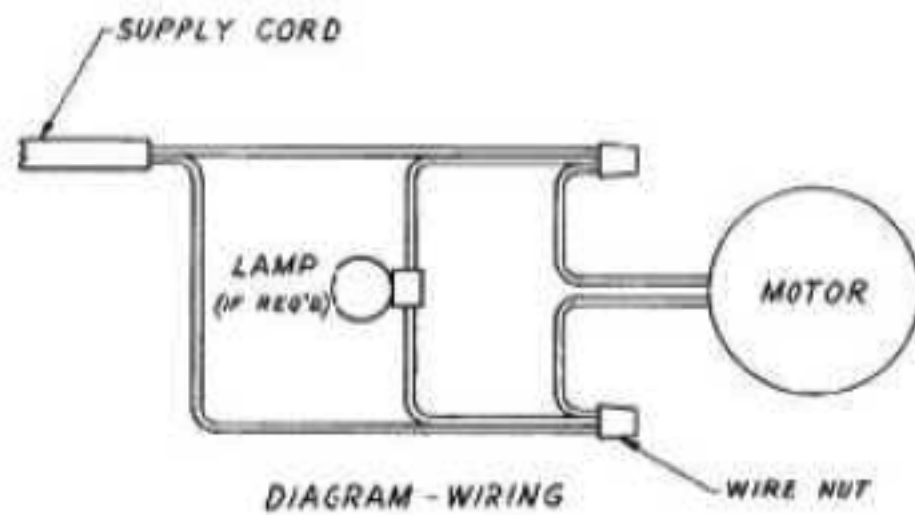

Ref #	Part	Description	Comments	Qty
1	62360-1	SWIVEL HOSE ASSY - CARTON		
2	39041	COUPLING ASSY - EASY CHAN		
3	37738-7	UPPER WAND ASSEMBLY		
4	39040A-2	STRAIGHT WAND ASSEMBLY		
5	39844	TELESCOPIC WAND ASSY		
6	39842	TOOL COMBINATION		
7	39843	TELESCOPIC CREVICE TOOL A		
8	73410			
9	SP200	SANITAIRE S BAG PACKAGE	Pkg of 5