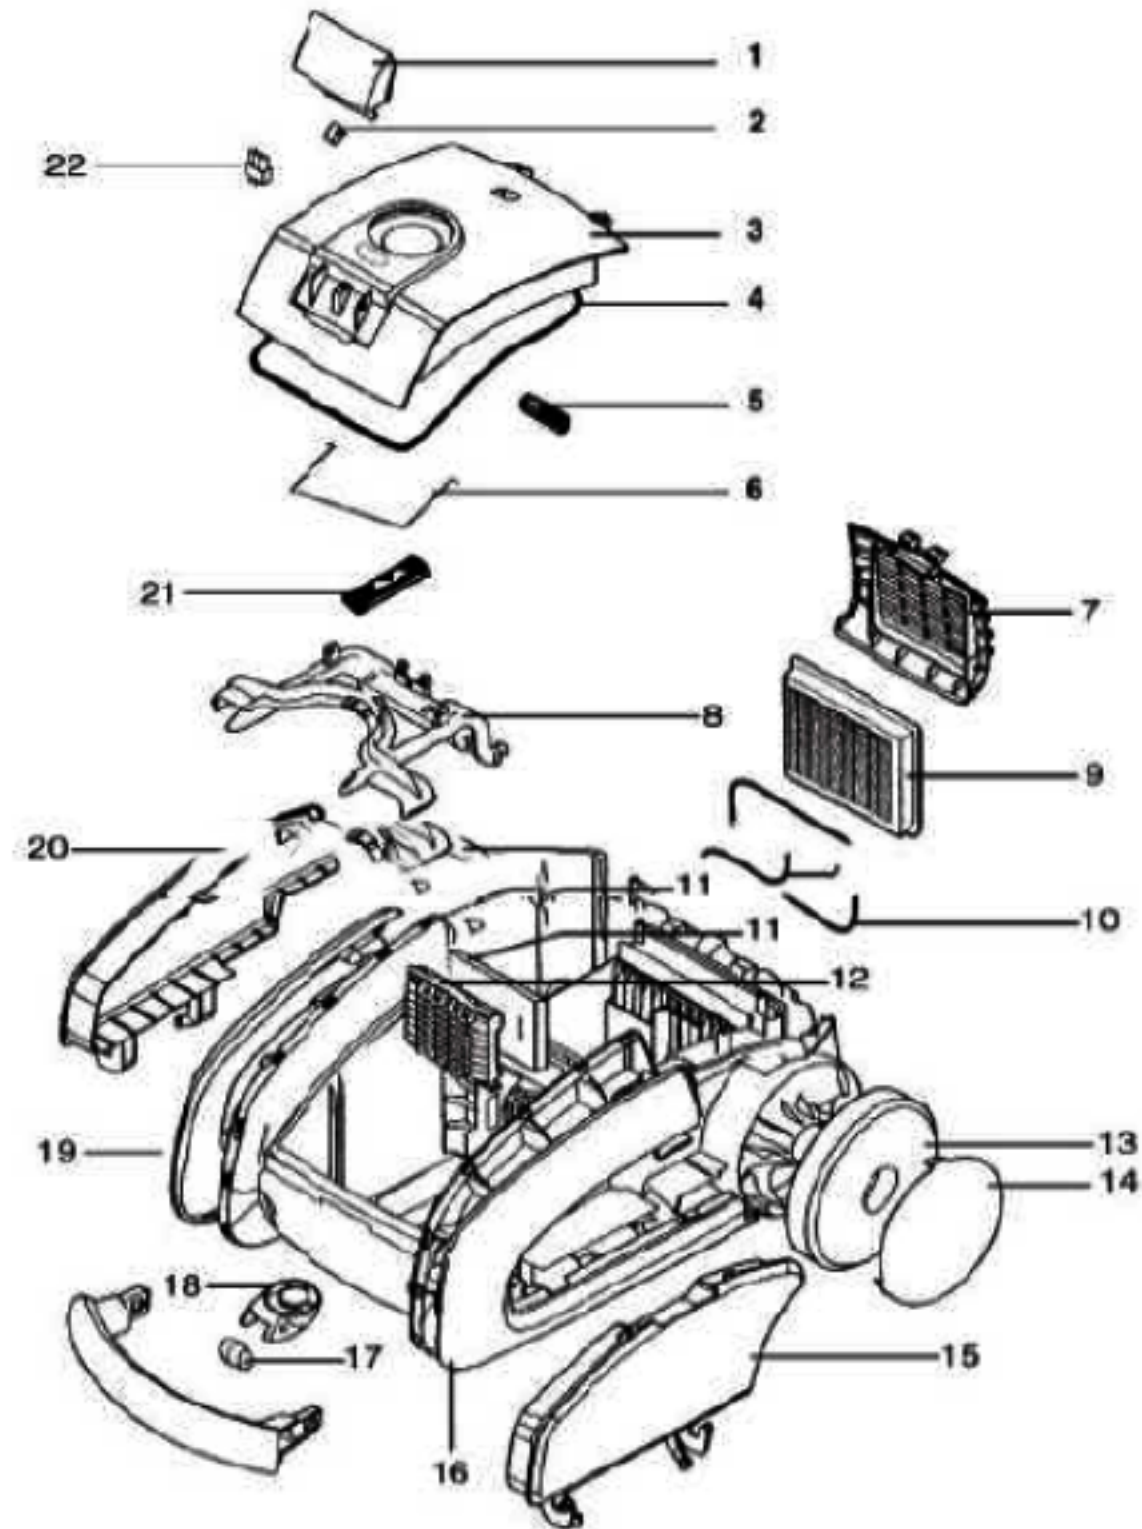

# CANISTER - SP6952A

May show more parts than really exists

Ref #	Part	Description	Comments	Qty
1	39805-355N			
2	6681008-10	LATCH SPRING		
3	39803-1	BAG COVER & GRAPHICS ASSE		
4	1096847-01	GASKET - DUST BAG		
5	39807	BAG CHANGE INDICATOR		
6	1096522-01	HOOK - WIRE		
7	39817-410P	FILTER COVER (PAINTED)		
8	39838-380N	BAG HOLDER		
9	SP012W	SYSTEM-PRO WASHABLE HEPA		
10	1130289-01	SEAL		
11	39811			
12	39810-380N			
13	39826-355N	REAR WHEEL - OVERMOLD		
14	39831-410P	REAR WHEEL COVER (PAINTED)		
15	39906-1			
16	39797-355N			
17	39828-380N	FRONT WHEEL		
18	39827-355N	FRONT WHEEL HOLDER		
19	39798-355N			
20	39907-1			
21	39808-380N			
22	39806-380N	POWER OUTLET		

73992 Thermostat & Terminal Assy - Not Illustrated

Ref #	Part	Description	Comments	Qty
1	39822-355N	SPEED CONTROL KNOB		
2	39823-355N			
3	2190494-08	CIRCUIT BOARD (ELECTRONIC		
4	1096837-06	HOSE - COOLING (L230)		
5	39825	CORD REEL		
6	1096471-00	MOTOR ADAPTER, VM3		
7	2196205-01	SUSPENSION BLOCK D		
8	2191082-01	HOSE - COOLING (CW)		
9	1096954-01	WIRE SEAL		
10	1096831-02	SEAL - BLOWER (VM3)		
11	39848	VM3 MOTOR ASSEMBLY (11287		
12	1096947-01	GASKET - HOOD		
13	39812-355N	REAR HOUSING		
14	6698086-36	SWITCH - PUSH BUTTON		
15	39823-355N			