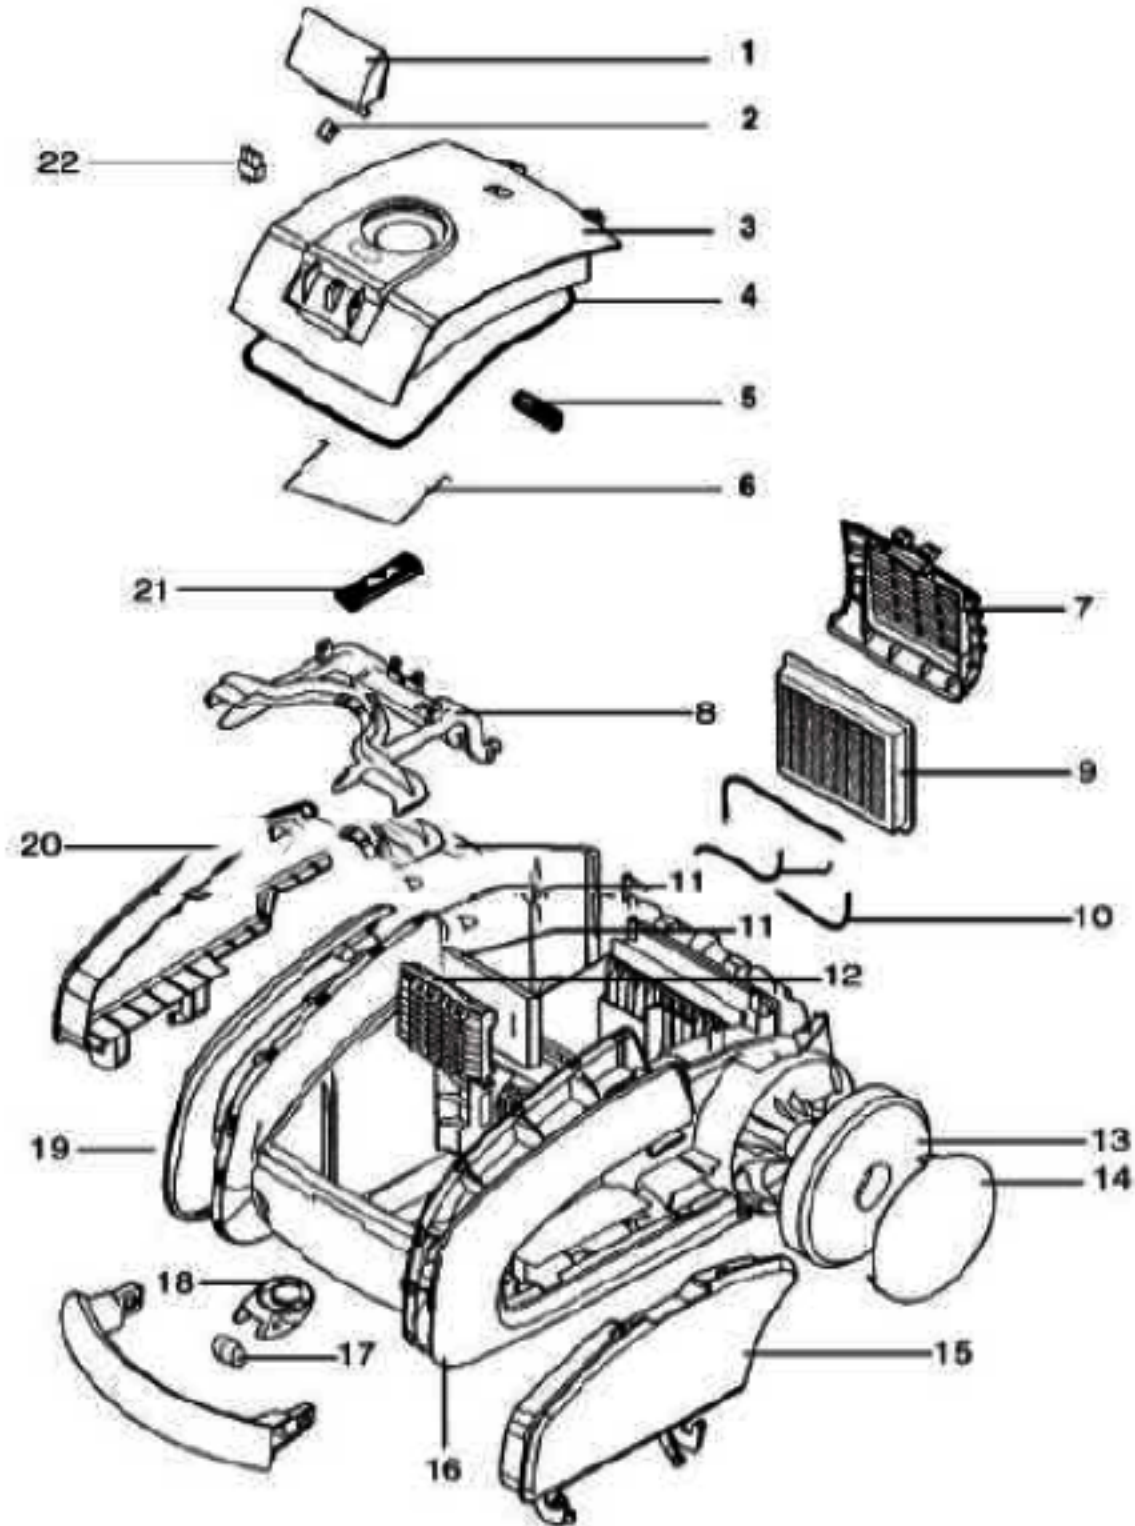

CANISTER - SP6952A

May show more parts than really exists

Ref #	Part	Description	Comments	Qty
1	39805-355N			
2	6681008-10	LATCH SPRING		
3	39803-1	BAG COVER & GRAPHICS ASSE		
4	1096847-01	GASKET - DUST BAG		
5	39807	BAG CHANGE INDICATOR		
6	1096522-01	HOOK - WIRE		
7	39817-410P	FILTER COVER (PAINTED)		
8	39838-380N	BAG HOLDER		
9	SP012W	SYSTEM-PRO WASHABLE HEPA		
10	1130289-01	SEAL		
11	39811			
12	39810-380N			
13	39826-355N	REAR WHEEL - OVERMOLD		
14	39831-410P	REAR WHEEL COVER (PAINTED)		
15	39906-1			
16	39797-355N			
17	39828-380N	FRONT WHEEL		
18	39827-355N	FRONT WHEEL HOLDER		
19	39798-355N			
20	39907-1			
21	39808-380N			
22	39806-380N	POWER OUTLET		

73992 Thermostat & Terminal Assy - Not Illustrated

Ref #	Part	Description	Comments	Qty
1	39822-355N	SPEED CONTROL KNOB		
2	39823-355N			
3	2190494-08	CIRCUIT BOARD (ELECTRONIC		
4	1096837-06	HOSE - COOLING (L230)		
5	39825	CORD REEL		
6	1096471-00	MOTOR ADAPTER, VM3		
7	2196205-01	SUSPENSION BLOCK D		
8	2191082-01	HOSE - COOLING (CW)		
9	1096954-01	WIRE SEAL		
10	1096831-02	SEAL - BLOWER (VM3)		
11	39848	VM3 MOTOR ASSEMBLY (11287		
12	1096947-01	GASKET - HOOD		
13	39812-355N	REAR HOUSING		
14	6698086-36	SWITCH - PUSH BUTTON		
15	39823-355N			