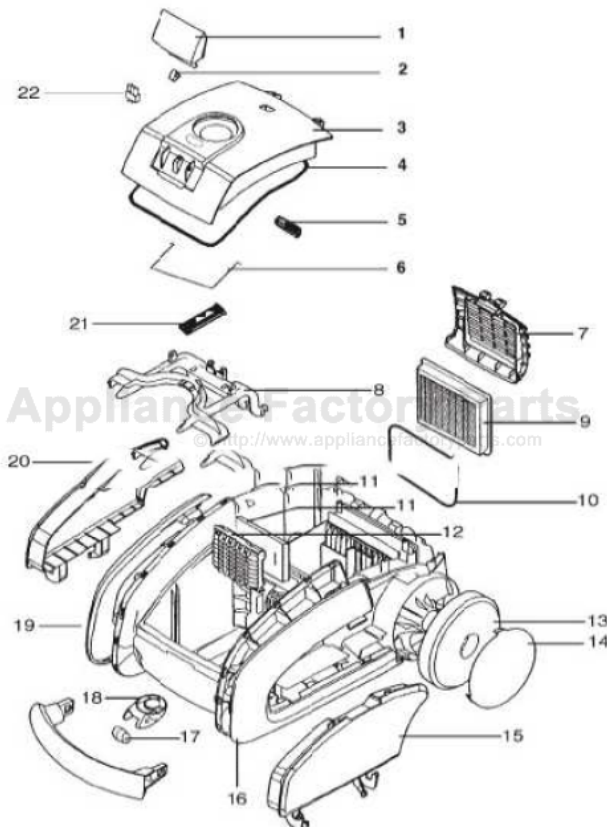

[Find Your SANITAIRE Vacuum Cleaner Parts - Select From 78 Models](#)

----- Manual continues below -----