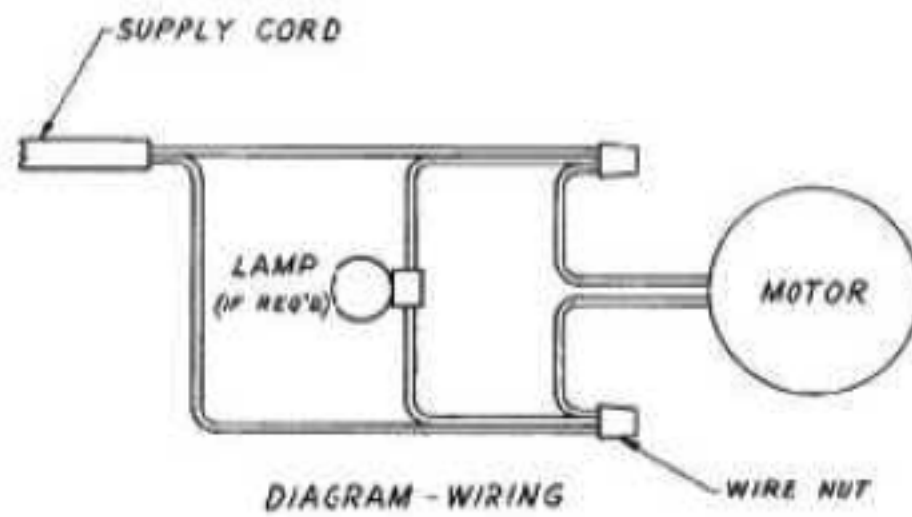

Ref #	Part	Description	Comments	Qty
1	62360-1	SWIVEL HOSE ASSY - CARTON		
2	39041	COUPLING ASSY - EASY CHAN		
3	37738-7	UPPER WAND ASSEMBLY		
4	39040A-2	STRAIGHT WAND ASSEMBLY		
5	39844	TELESCOPIC WAND ASSY		
6	39842	TOOL COMBINATION		
7	39843	TELESCOPIC CREVICE TOOL A		
8	73410			
9	SP200	SANITAIRE S BAG PACKAGE	Pkg of 5