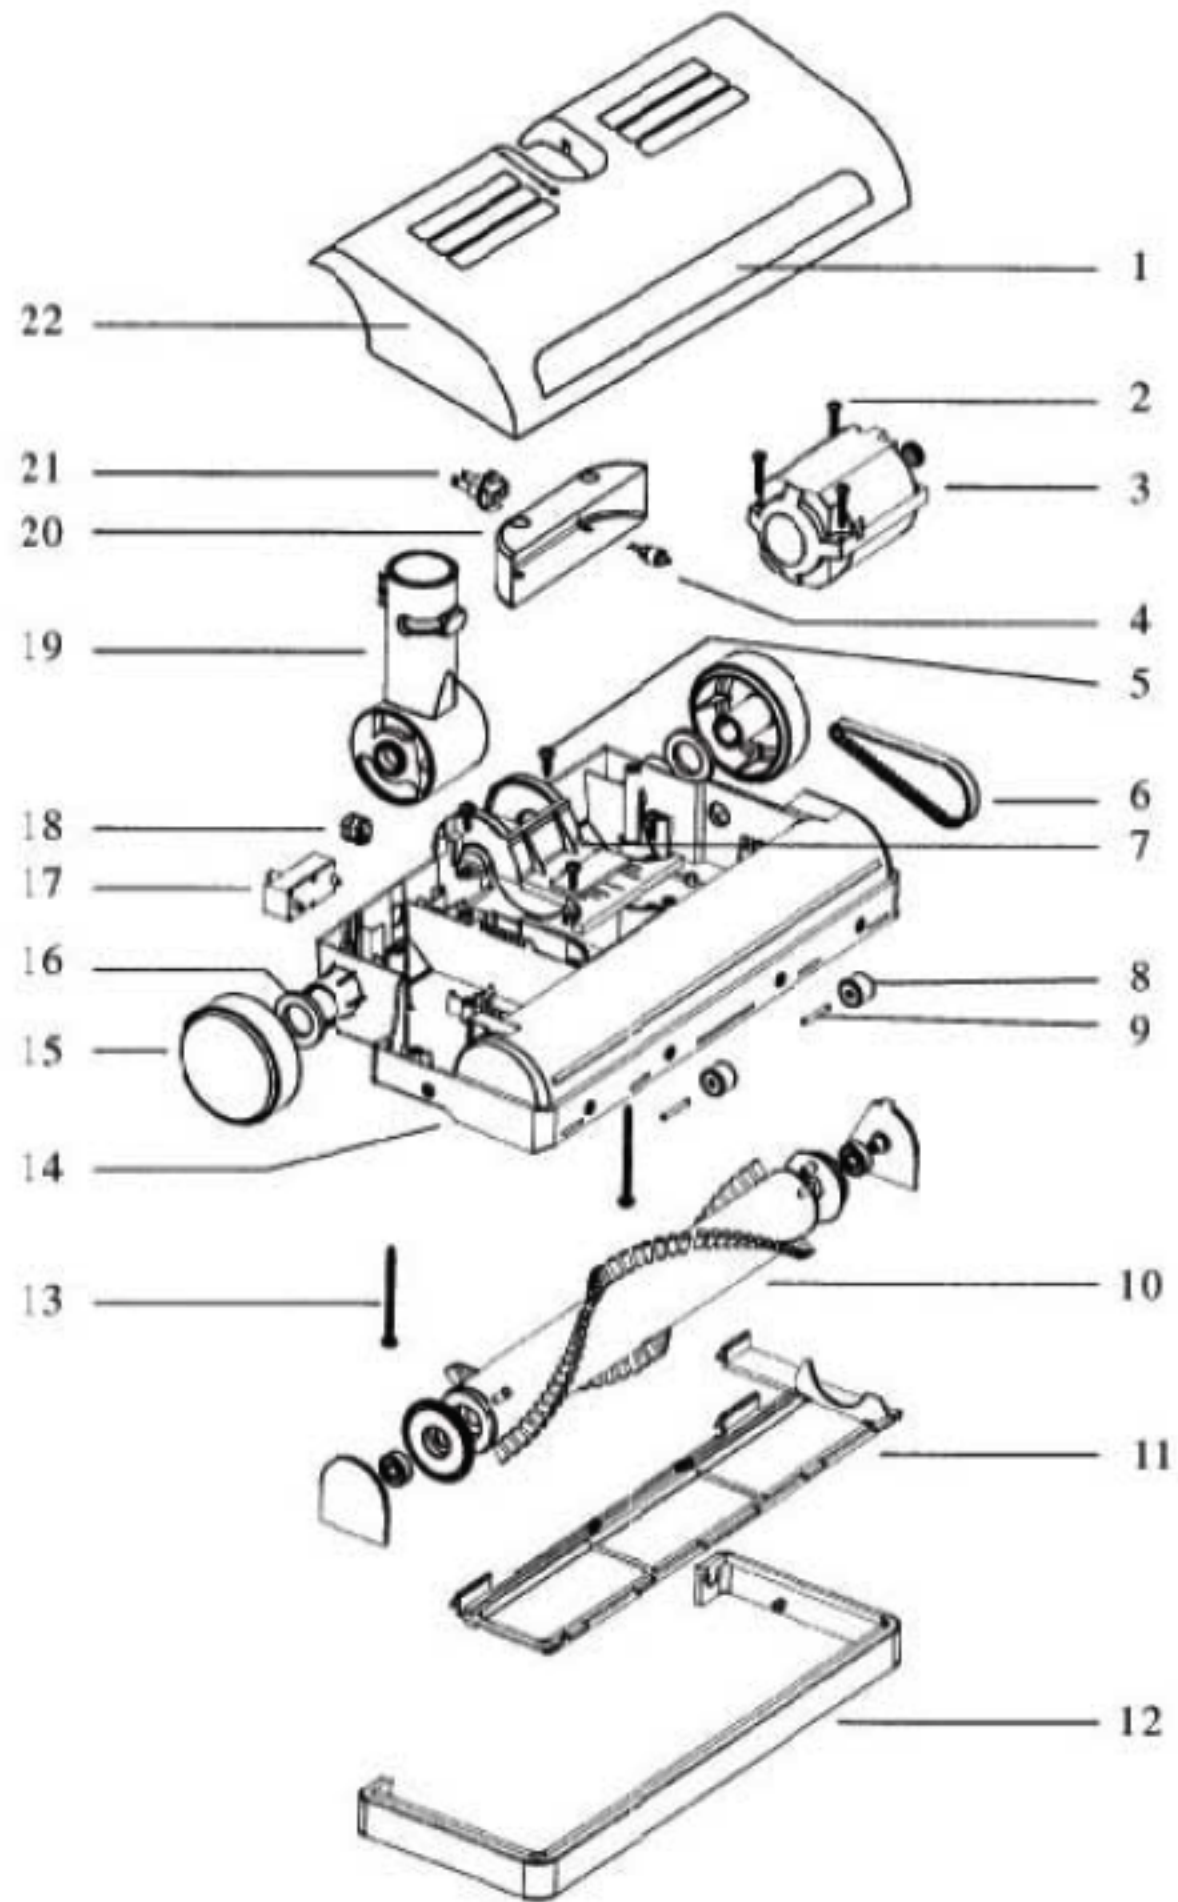

Powerhead - SP6952AC

Powerhead - SP6952AC

Ref #	Part	Description	Comments	Qty
1	665200	WINDOW		
2	345500	MOTOR ASSY SCREW FOR PREM/IMP		
3	155209	POWERHEAD MOTOR "ADVOCATE"		
4	395123	LAMP HALOGEN 12V 20W		
5	345502	8X1/2" SOCKET COVER SCREW		
6	155555	BELT - COGGED		
7	665110	BRUSHROLL COVER		
8	665129			
9	205000	SHAFT - ROLLER		
10	665133	BRUSHROLL ASSY		
11	665229	COVER		
12	665226	BUMPER		
13	665129			
14	665183	BASE ASSY		
15	665131	WHEEL ASSY.		
16	665210	WASHER FELT		
17	320004	BRKR: 2.5 AMP		
18	340651	CORD STRAIN RELIEF PREM/IMP		
19	665128	NECK		
20	505328			
21	395124	HOLDER G4 HALOGEN LAMP		
22	665263			
23	325406	Cord EZ Supply	Not pictured.