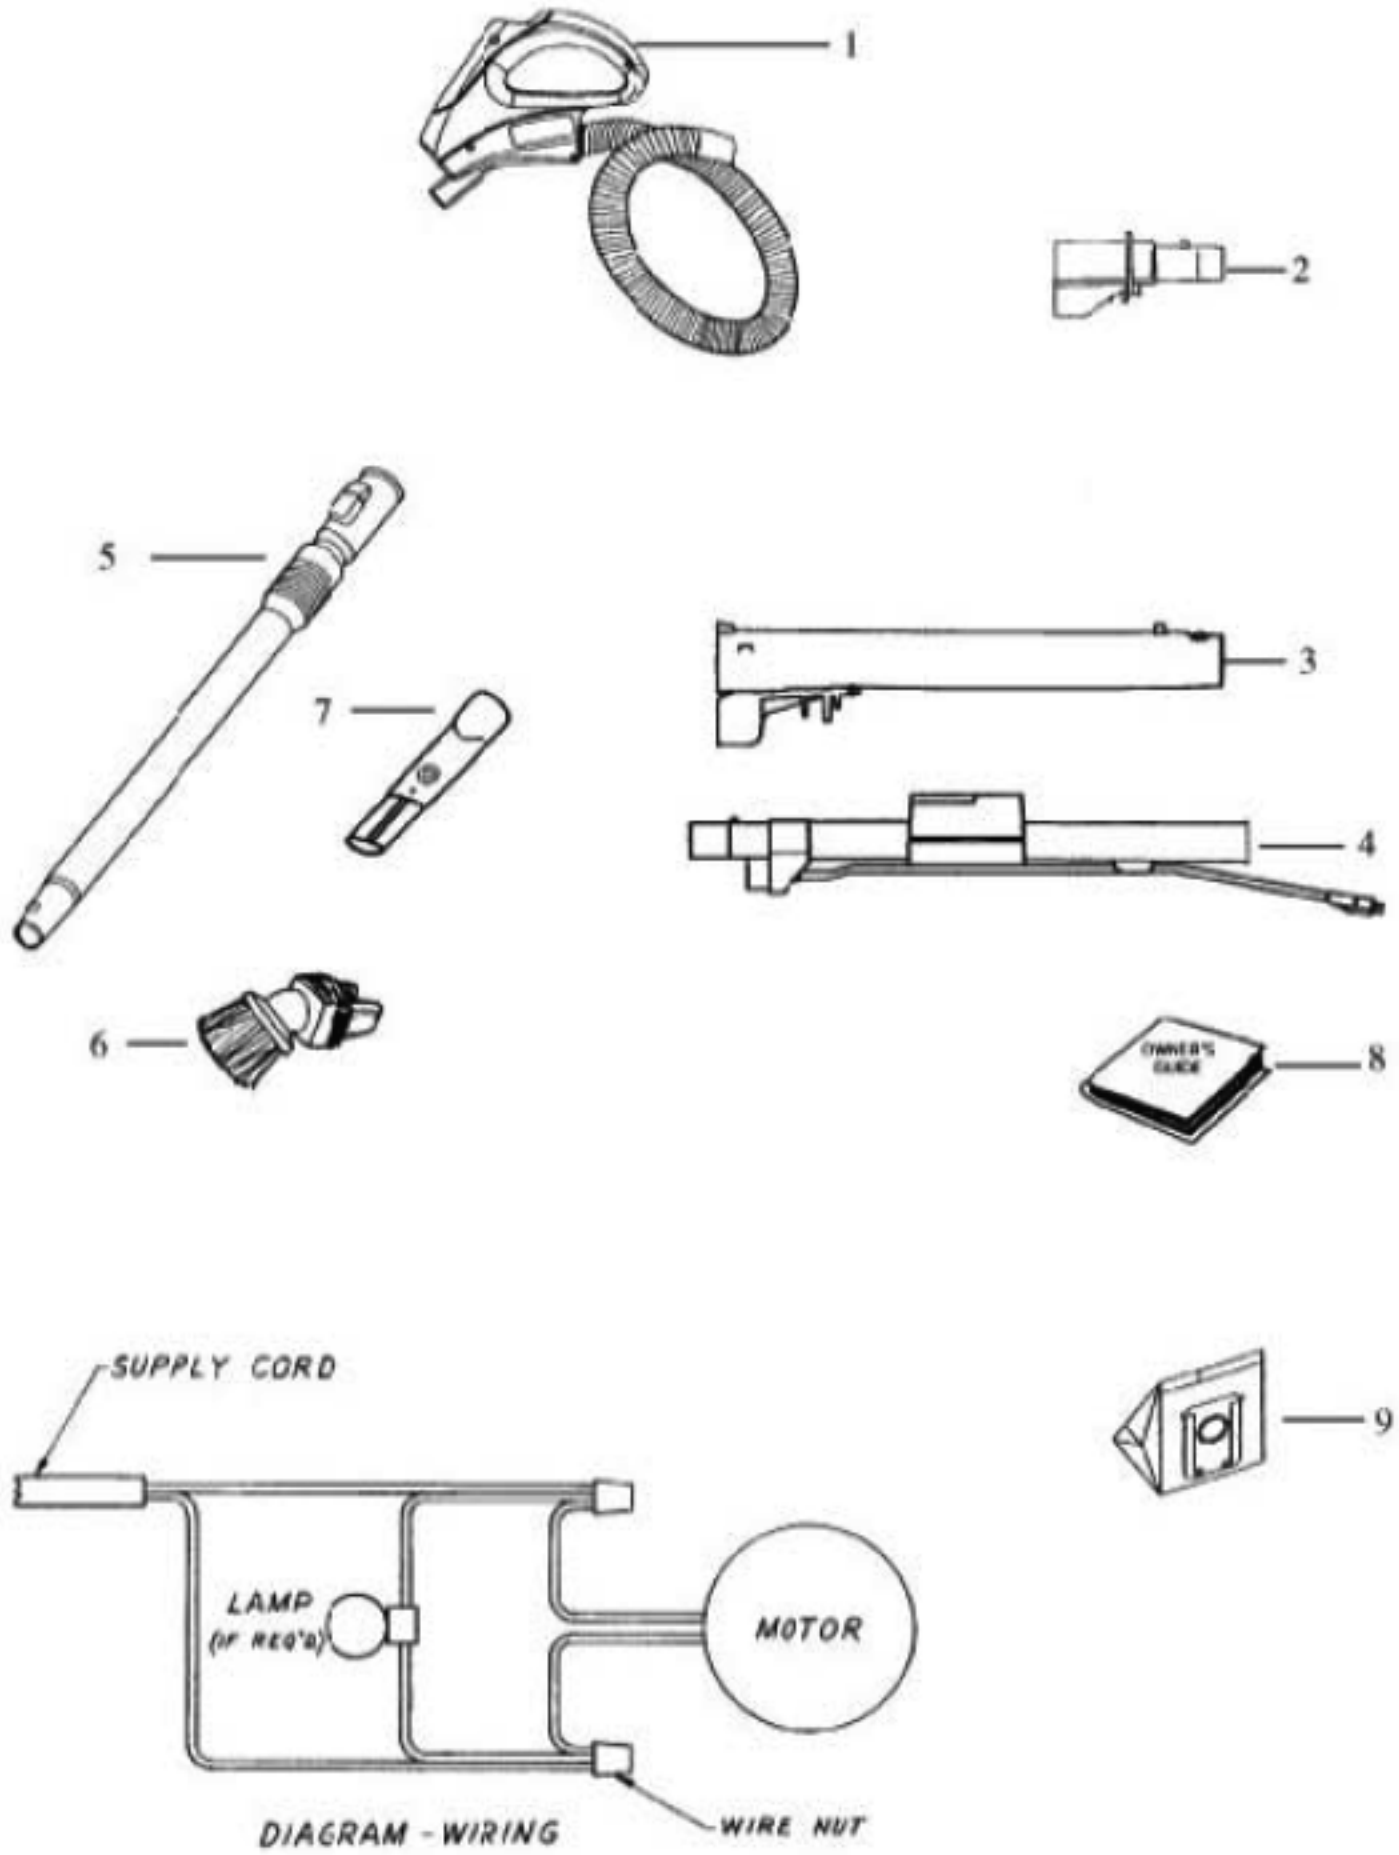

Accessories - SP6952AC

Accessories - SP6952AC

Ref #	Part	Description	Comments	Qty
1	62360-1	SWIVEL HOSE ASSY		
2	39041	COUPLING ASSY - EASY CHAN		
3	37738-7	BUTTON COVER WAND		
4	39040A-2	EZ FOR POWERHEAD-USE 155465		
5	39844	TELESCOPIC WAND ASSY.		
6	39842	TOOL COMBINATION		
7	39843	TELESCOPIC WAND		
8	73410			
9	SP200	SYSTEM PRO S BAG	Pkg of 5