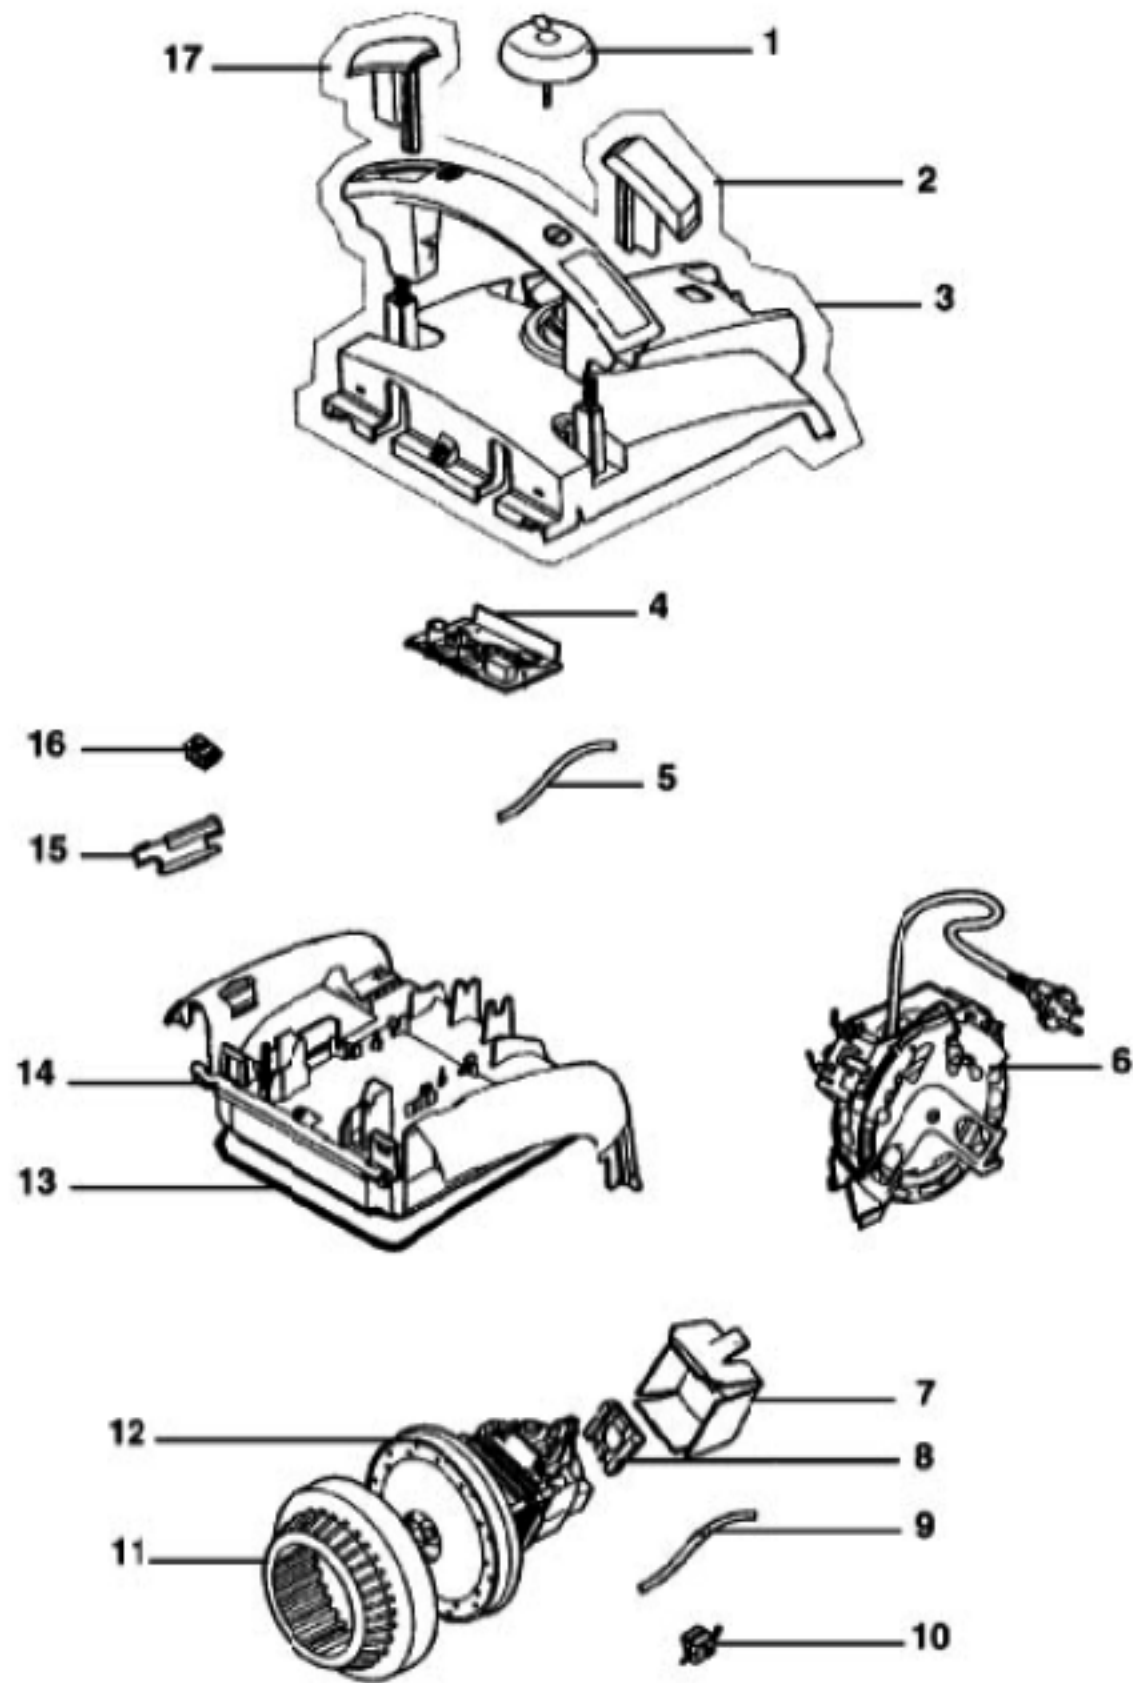

Canister - SP6952AC

May show more parts than really exists

Canister - SP6952AC

Ref #	Part	Description	Comments	Qty
1	39805-355N	BAG COVER LATCH		
2	6681008-10	LATCH SPRING		
3	39803-1	BAG COVER & GRAPHICS ASSE		
4	1096847-01	GASKET - DUST BAG		
5	39807	Bag Change Indicator		
6	1096522-01	HOOK - WIRE		
7	39817-410P	FILTER COVER		
8	39838-380N	BAG HOLDER		
9	SP012W	SYSTEM PRO WASHABLE FILTER		
10	1130289-01	SEAL		
11	39811	MOTOR FILTER		
12	39810-380N			
13	39826-355N	REAR WHEEL - OVERMOLD		
14	39831-410P	REAR WHEEL COVER (PAINTED		
15	39906-1	LEFT COVER AND GRAPHICS A		
16	39797-355N			
17	39828-380N	FRONT WHEEL		
18	39827-355N	FRONT WHEEL HOLDER		
19	39798-355N			
20	39907-1	RIGHT COVER AND GRAPHICS		
21	39808-380N			
22	39806-380N	This part is obsolete and there is no substitute available.		

73992 Thermostat & Terminal Assy - Not Illustrated

Motor - SP6952AC

Ref #	Part	Description	Comments	Qty
1	39822-355N	Speed Control Knob		
2	39823-355N			
3	2190494-08	Circuit Board		
4	1096837-06	HOSE - COOLING (L230)		
5	39825	CORD REEL		
6	1096471-00	MOTOR ADAPTER, VM3		
7	2196205-01	SUSPENSION BLOCK D		
8	2191082-01	HOSE - COOLING (CW)		
9	1096954-01	WIRE SEAL		
10	1096831-02	SEAL - BLOWER (VM3)		
11	39848	VM3 MOTOR ASSEMBLY (11287		
12	1096947-01	GASKET - HOOD		
13	39812-355N	REAR HOUSING		
14	6698086-36	SWITCH-PUSH BUTTON		
15	39823-355N			