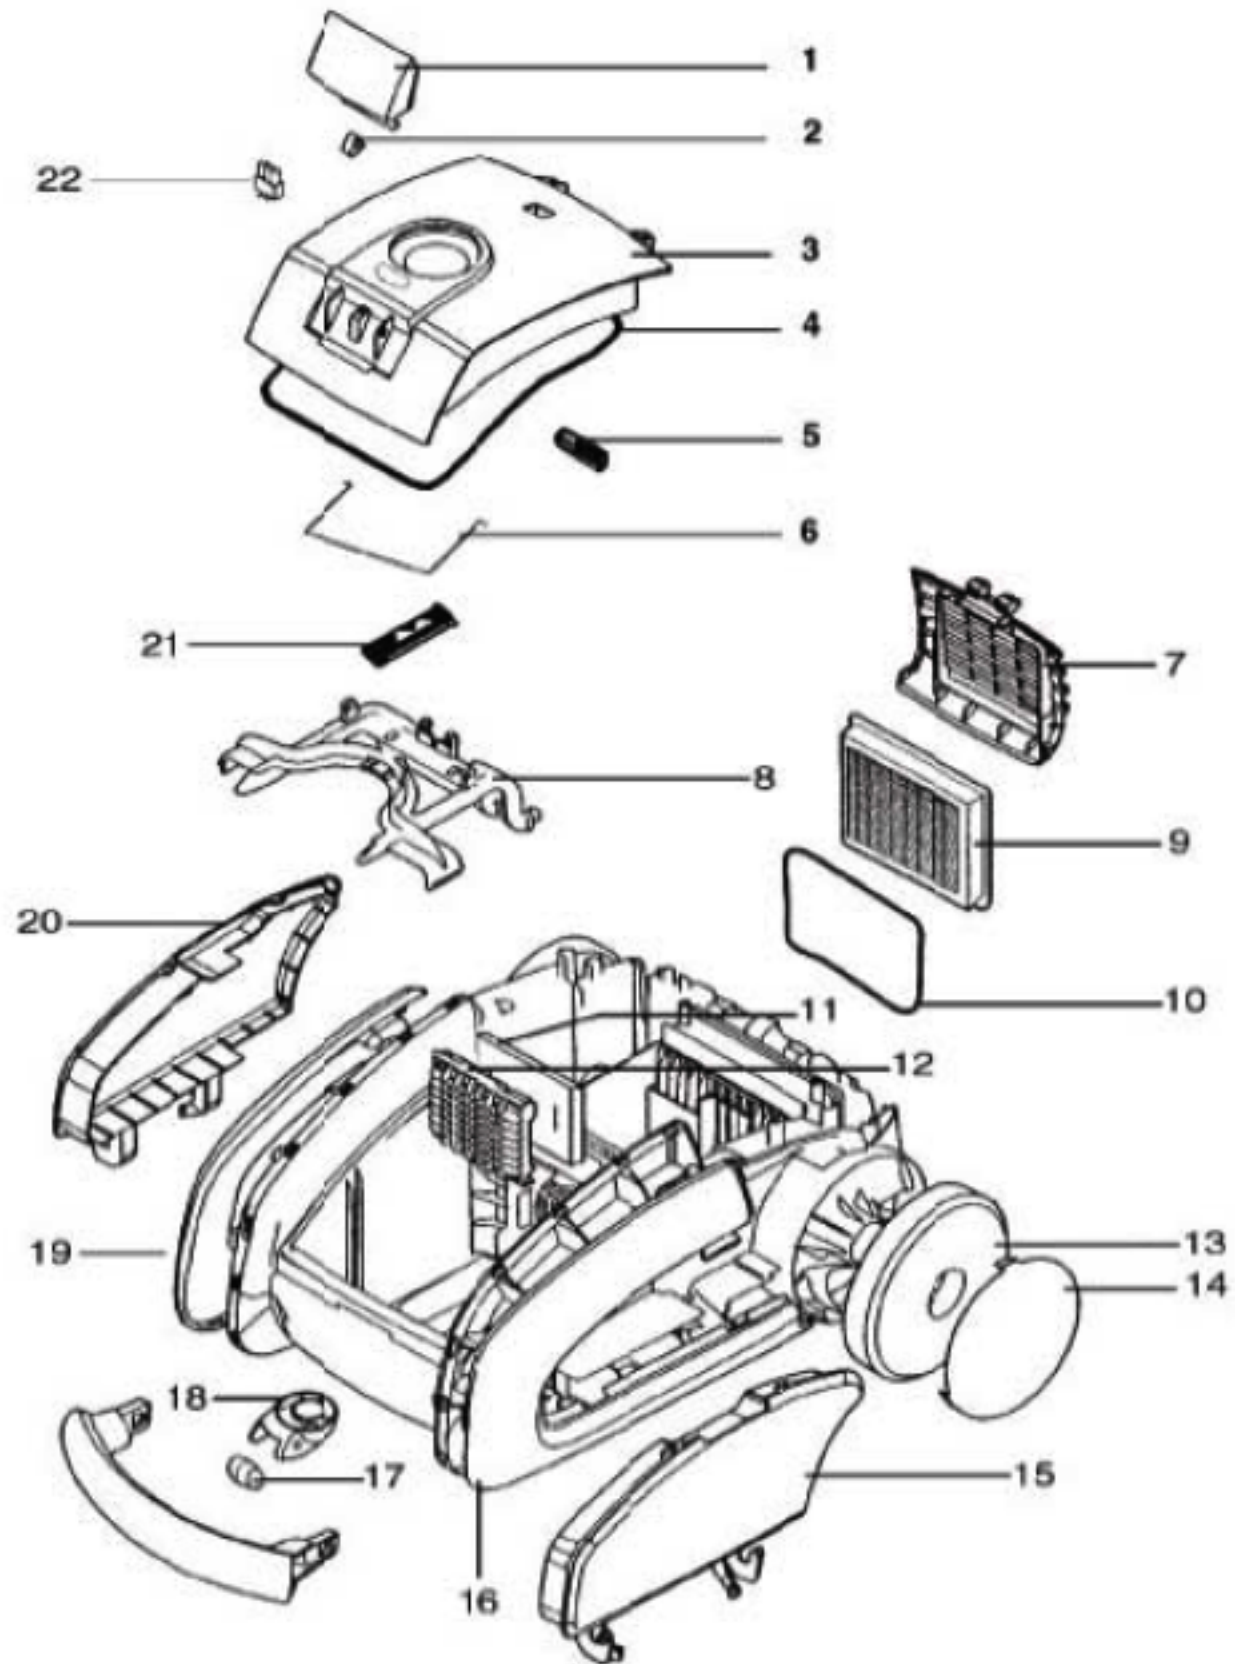

Canister - SP6952AC

May show more parts than really exists

Canister - SP6952AC

Ref #	Part	Description	Comments	Qty
1	39805-355N	BAG COVER LATCH		
2	6681008-10	LATCH SPRING		
3	39803-1	BAG COVER & GRAPHICS ASSE		
4	1096847-01	GASKET - DUST BAG		
5	39807	Bag Change Indicator		
6	1096522-01	HOOK - WIRE		
7	39817-410P	FILTER COVER		
8	39838-380N	BAG HOLDER		
9	SP012W	SYSTEM PRO WASHABLE FILTER		
10	1130289-01	SEAL		
11	39811	MOTOR FILTER		
12	39810-380N			
13	39826-355N	REAR WHEEL - OVERMOLD		
14	39831-410P	REAR WHEEL COVER (PAINTED		
15	39906-1	LEFT COVER AND GRAPHICS A		
16	39797-355N			
17	39828-380N	FRONT WHEEL		
18	39827-355N	FRONT WHEEL HOLDER		
19	39798-355N			
20	39907-1	RIGHT COVER AND GRAPHICS		
21	39808-380N			
22	39806-380N	This part is obsolete and there is no substitute available.		

73992 Thermostat & Terminal Assy - Not Illustrated

Motor - SP6952AC

Ref #	Part	Description	Comments	Qty
1	39822-355N	Speed Control Knob		
2	39823-355N			
3	2190494-08	Circuit Board		
4	1096837-06	HOSE - COOLING (L230)		
5	39825	CORD REEL		
6	1096471-00	MOTOR ADAPTER, VM3		
7	2196205-01	SUSPENSION BLOCK D		
8	2191082-01	HOSE - COOLING (CW)		
9	1096954-01	WIRE SEAL		
10	1096831-02	SEAL - BLOWER (VM3)		
11	39848	VM3 MOTOR ASSEMBLY (11287		
12	1096947-01	GASKET - HOOD		
13	39812-355N	REAR HOUSING		
14	6698086-36	SWITCH-PUSH BUTTON		
15	39823-355N			