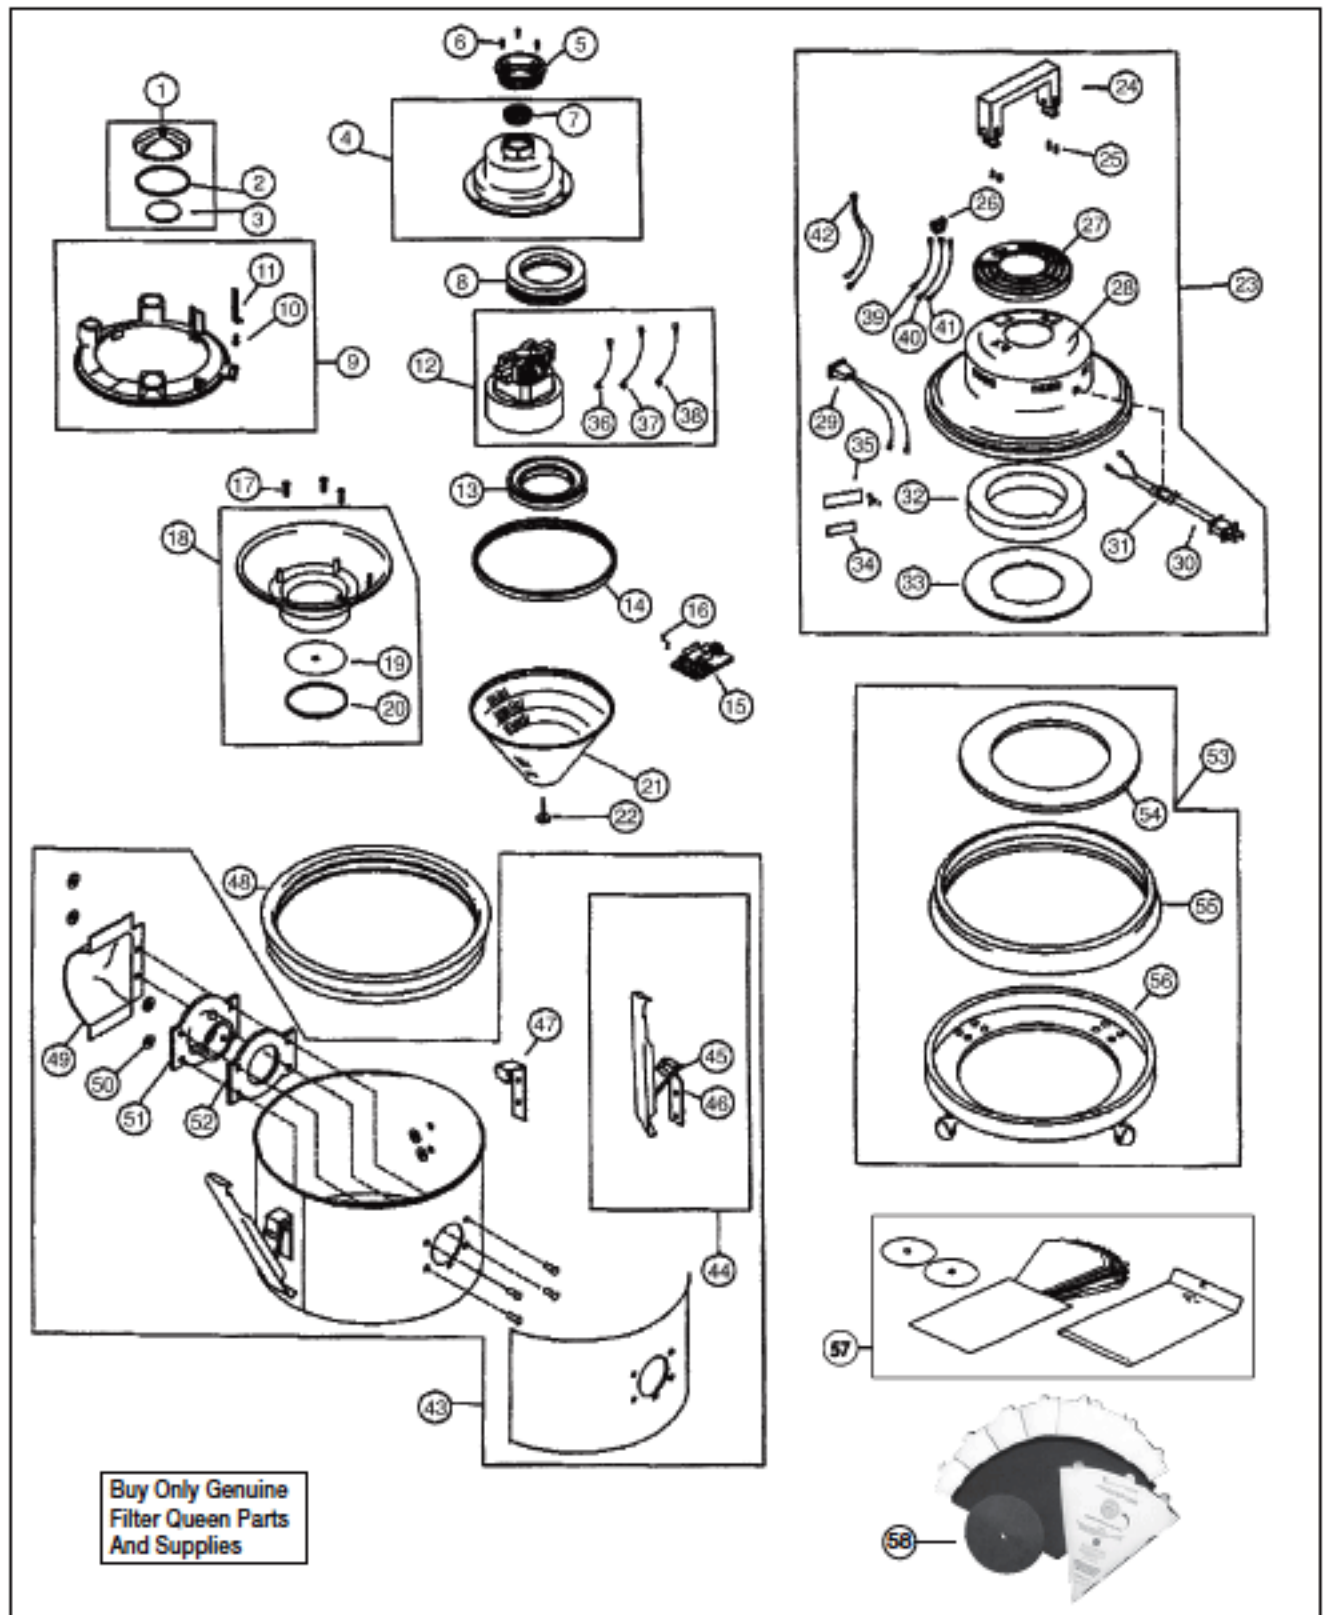

FILTER QUEEN Original & Replacement

Model 112C 75th ANNIVERSARY, M360SS

Top Dome & Dirt Container Assembly

Buy Only Genuine
Filter Queen Parts
And Supplies

Original & Replacement **FILTER QUEEN**

Model 112C 75th ANNIVERSARY, M360SS Top Dome & Dirt Container Assembly

KEY	PART NO.	DESCRIPTION	KEY	PART NO.	DESCRIPTION
1	FQ-4073000	Cap, Dome Complete, Black	33	FQ-31791	Filter, Cardboard Support
2	FQ-7610	Gasket, Cap Dome	34	FQ-2419500000	Labels, Dome Filter
3	FQ-1812	Pad, Cap Felt	35	FQ-2419400000	Label, Warning
4	FQ-3180	Motor Support, Upper	36	FQ-2029000201	Lead Wire, Black
5	FQ-7510	Connector, Plastic Dome Cap Black	37	FQ-2029000203	Lead Wire, Red
6	FQ-8888000900	Screw, 8 X 1/2"	38	FQ-2029000207	Lead Wire, Blue
7	FQ-7505	Screen, Upper Plastic Black	39	FQ-2029000105	Lead, Terminated, 12", Yellow
8	FQ-350059	Gasket, Top Motor	40	FQ-2029000107	Lead, Terminated, 12", Blue
9	FQ-5702	Holder, Attachment Black	41	FQ-2029000110	Lead, Terminated, 12", White
10	FQ-2888008100	Screw, Attachment Holder	42	FQ-95835	Lamp, Dome
11	FQ-7201	Spring & Pin Complete	43	N/A *	Dirt Container Complete
12	FQ-6036	Motor Complete 2 Speed 1 Stage 3 Wire	44	FQ-7519	Clamp, Dirt Container, Silver
12	FQ-6010	Motor Complete, 2 Speed 2 Stage 3 Wire	44	FQ-7520	Clamp, Dirt Container, Chrome
13	FQ-350060	Gasket, Bottom Motor	45	FQ-8888000300	Rivet, Clamp
14	FQ-31775	Gasket, Black Dome	46	FQ-2231000100	Spring, Clamp
15	FQ-3610	Circuit Board, 112C, 75th	47	FQ-500778	Bracket, Clamp Dirt Container
15	FQ-3660	Circuit Board 2 Speed W/Relay M360SS	48	FQ-200430	Gasket, Dirt Container Black
16	FQ-8888003800	Screw, 4 X 1/2"	49	FQ-200451	Deflector, Stainless
17	FQ-8888000700	Screw, 10-32 X 3/4"	50	FQ-11246	Washer
18	FQ-6201	Lower Motor Support Complete	51	FQ-35043	Inlet
19	FQ-95450	Filter, Secondary Disc	52	FQ-2430000200	Gasket, Inlet 1/16"
20	FQ-95798	Filter, Retainer Disc	53	FQ-4062000701	Dolly Complete, Silver
21	FQ-31770	Cone, Perforated Black	53	FQ-4062000101	Dolly Complete, Chrome
22	FQ-350712	Screw, Thumb Cone Perforated	54	FQ-95905	Shield, Caster
23	N/A	Dome Assy Complete	55	FQ-99783	Bumper, Black
24	FQ-9966	Handle, Complete Black	56	FQ-7112	Caster & Plate, Black Silver
25	FQ-31319P	Screw, 8 X 3/4"	56	FQ-7115	Caster & Plate, Black Chrome
26	FQ-34007	Switch, 2 Speed 3 Terminal Red Rocker	57	FQ-50047	Filter Cone, Paper 12 Pk
26	FQ-3460	Switch, 2 Speed 6 Terminal Rocker M360SS		FQR-1400	Filter Cone, Paper DVC 12 Pk
27	FQ-7535	Grille, Text W/Heat Trans Black		FQR-1450	Filter Cone, Paper ENV 12 Pk
28	N/A	Dome	58	FQ-1827	Filter Cone Kit
29	FQ-33321M	Outlet, Snap In Black			6 Pre Filters, 1 Medipure, 1 Flat Filter
30	NLA	Cord, 20 Ft 2 Wire Black (Order FQ-31301)			
30	FQ-3060	Cord 23', M360SS			N/A = Not Available
31	FQ-3266	Strain Relief			
32	FQ-1800	Filter Ring			
32	FQR-1815	Filter Ring