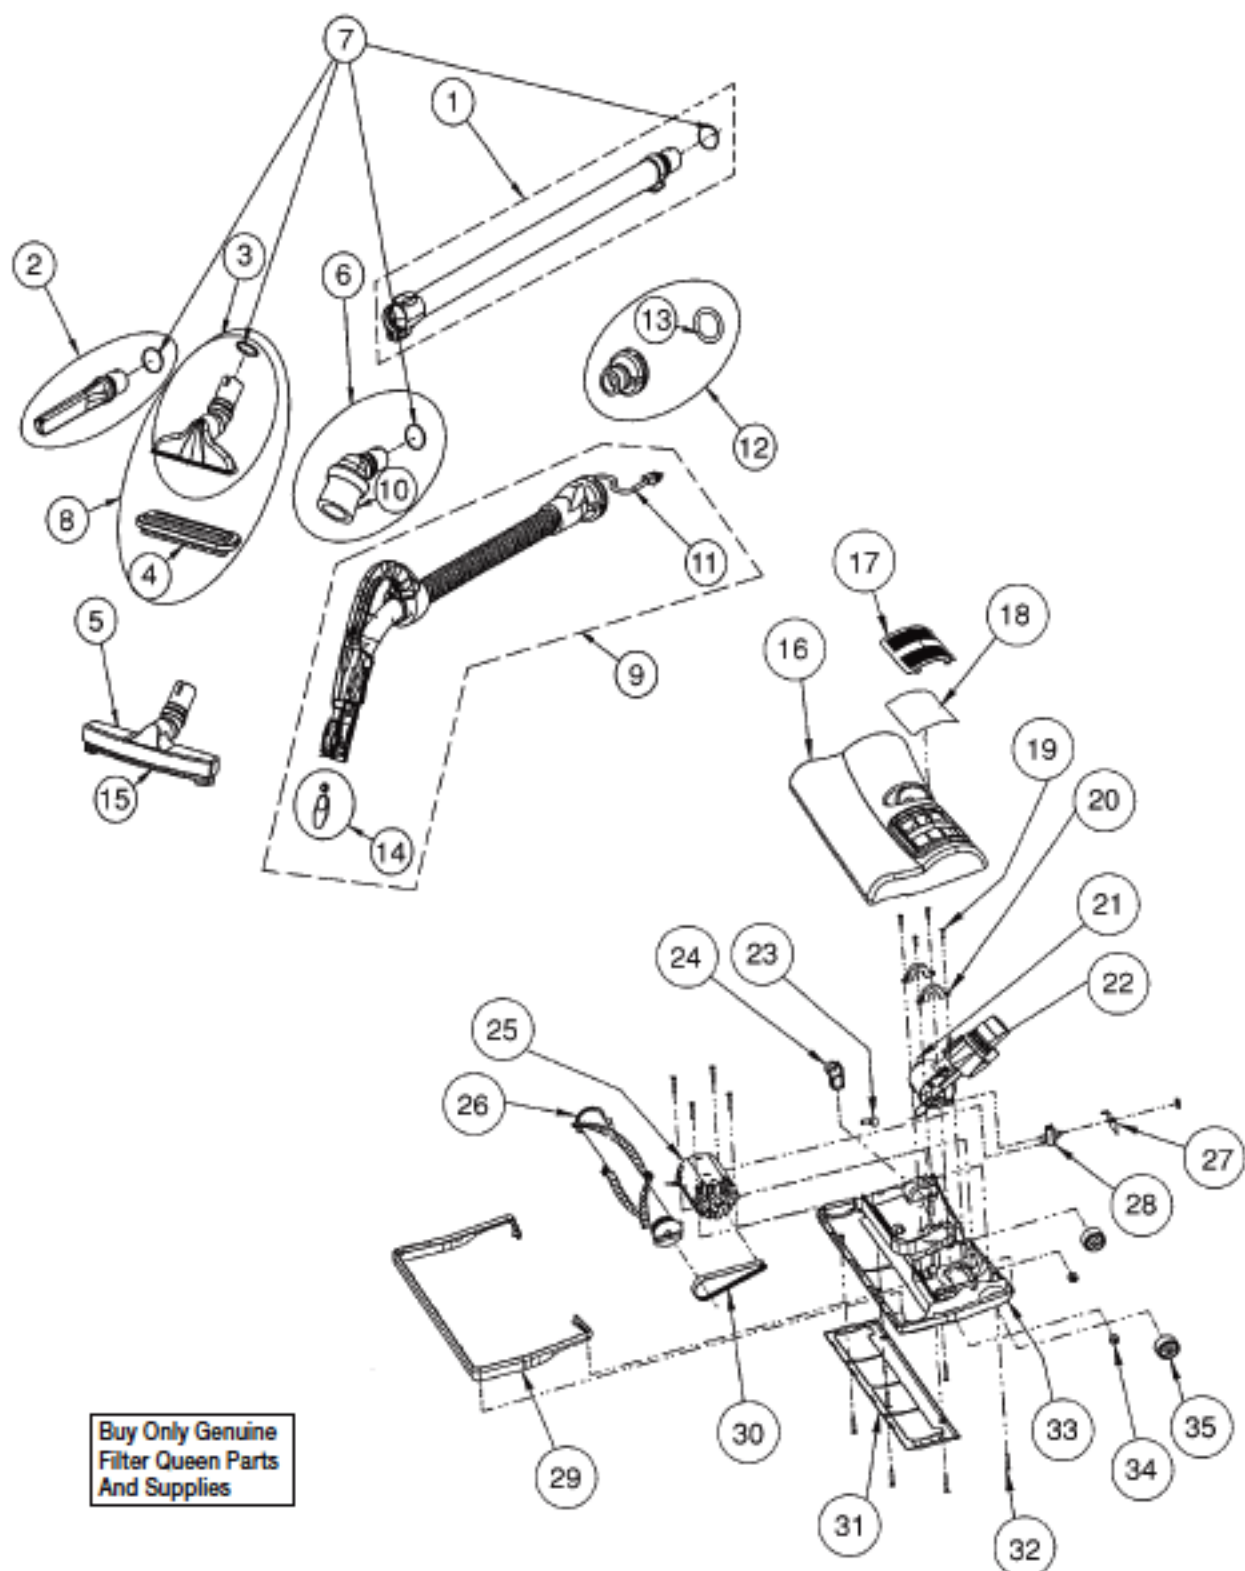

FILTER QUEEN Original & Replacement

MODEL 112C, 75TH ANNIVERSARY M360SS, AT1100 POWER NOZZLE

Buy Only Genuine
Filter Queen Parts
And Supplies

Original & Replacement **FILTER QUEEN**

MODEL 112C, 75TH ANNIVERSARY M360SS, AT1100 POWER NOZZLE

KEY	PART NO	DESCRIPTION	KEY	PART NO.	DESCRIPTION
1	NLA	Wand Complete Plastic, Black	19	FQ-7888006804	Screw, #6-19
1	FQ-5001	Wand Complete, Stainless	20	FQ-7225	Bracket, Swivel Adapter, (2) Req.
2	FQ-5412	Crevice Tool Complete	21	FQ-1855	Seal, Felt, Upper Nozzle
3	FQ-5205	Upholstery Tool Without Brush, W/Curved Neck	22	FQ-7210	Swivel Adapter, Complete
4	FQ-5210	Upholstery Brush Only, Black	23	FQ-7240	Crimp Connector
5	FQ-5510	Bare Floor Brush Complete, W/Curved Neck	24	FQ-1210000600	Swivel Adapter, Lock
6	FQ-5300	Dusting Brush Complete	25	FQ-6060	Motor, PN, Geared Shaft
7	FQ-7605	Seal O Ring, Attachments	26	FQ-2025	Brushroll, Complete
8	FQ-5200	Upholstery Tool With Brush With Curved Neck Complete	27	FQ-3450	Bracket, Circuit Breaker
9	FQ-4005	Hose With Gas Pump Handle, Complete	28	FQ-8831	Circuit Breaker
10	FQ-33806	Insert, Dusting Brush Only	29	FQ-7410*	Bumper, Power Nozzle
11	FQ-96821	Cord Pigtail, Male/Female, 10.5" Black	30	FQ-1075	Belt, Geared
12	FQ-9680-3	Swivel Connector, Machine End	31	FQ-7612	Bottom Wear Plate, Power Nozzle
13	FQ-3407	Gasket, Machine End	32	FQ-7888012400	Screw, Flat #6-32
14	FQ-4505	Button & Spring, Wand End	33	FQ-7515	Lower Housing, Black
15	FQ-2200	Insert, Bare Floor Brush Only	33	FQ-7216	Lower Housing, Silver
16	FQ-7212	Upper Housing PN, Black	34	FQ-7110	Wheel, Front
16	FQ-7211	Upper Housing PN, Silver	35	FQ-7100	Wheel, Rear
17	FQ-7220	Grille, Motor Filter, Nozzle			
18	FQ-1810	Filter, Motor PN			

* To replace bumper on silver power nozzle only. Customer must contact Filter Queen directly for warranty replacement