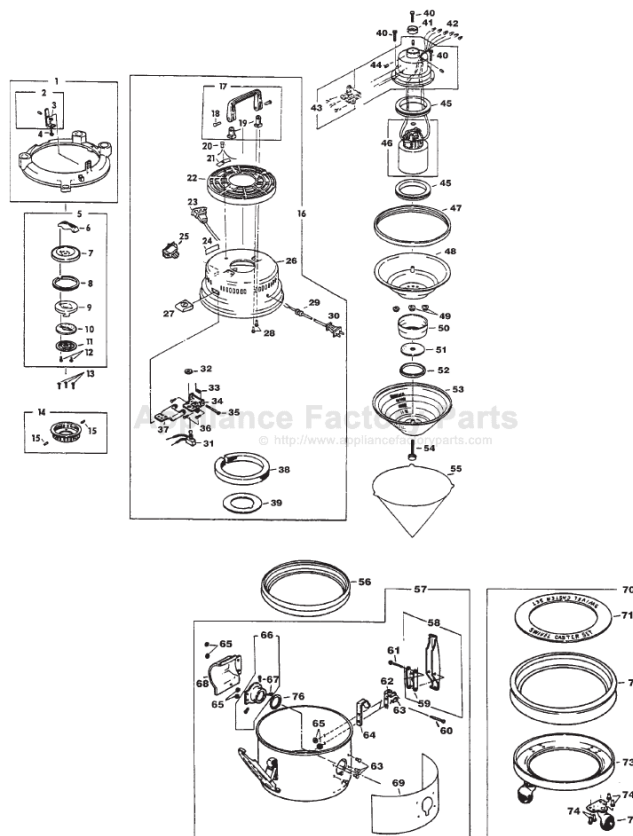

[Find Your Filter Queen Vacuum Cleaner Parts - Select From 23 Models](#)

----- Manual continues below part list -----