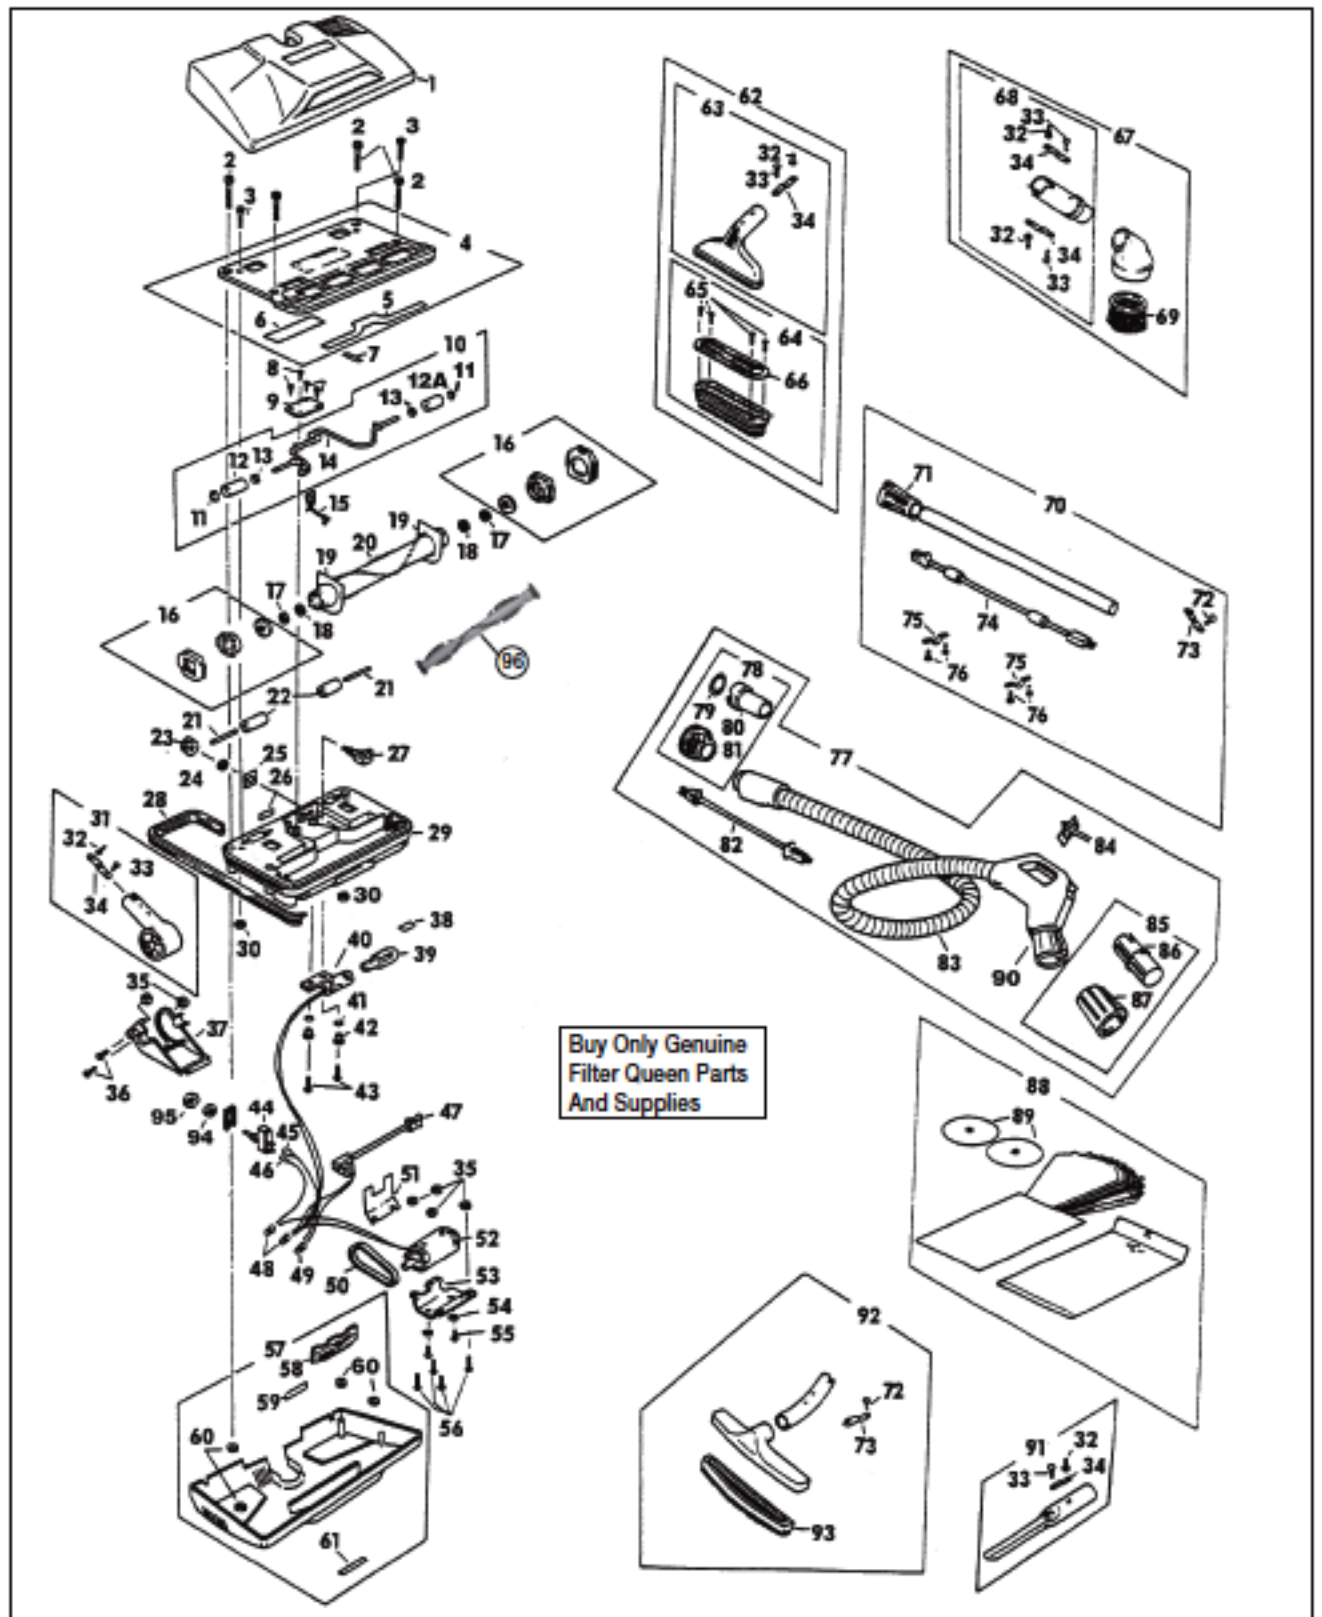

FILTER QUEEN

Original & Replacement

TRIPLE CROWN Model CA96 POWER NOZZLE

Original & Replacement **FILTER QUEEN**

TRIPLE CROWN Model CA96 POWER NOZZLE

KEY	PART NO.	DESCRIPTION	KEY	PART NO.	DESCRIPTION
1	FQ-9625-3	Nozzle Cover Ass'y	50	FQR-1050	Belt
2	FQ-88208	Nozzle Base Screw	51	FQ-88308	Insulator
3	FQ-88215	Bottom Plate Screw	52	FQ-8808	Motor
4	FQ-8824	Bottom Plate Ass'y	52	FQR-6050	Motor, Power Nozzle
5	FQ-88280	Sealing Gasket	53	FQ-48217A	Motor Bracket
6	N/A	Instruction Label	54	FQ-42348	Lockwasher
7	FQ-88279	Sealing Gasket Strip	55	FQ-48218	Motor Mounting Screw
8	FQ-56237	Retainer Plate Screw	56	NLA	Motor Bracket Screw
9	FQ-48282	Roller Arm Retainer Plate	57	FQ-9625-3	Nozzle Cover Ass'y
10	FQ-8822	Roller Arm Ass'y	58	FQ-88230RB	Lens
11	FQ-48276	Roller Retaining Cap	59	FQ-96765	Warning Label
12	FQ-52283R	Right Roller	60	FQ-48207	Grommet
12A	FQ-52283L	Left Roller	61	NLA	Name Plate
13	FQ-48243	Washer	62	FQ-9627-3	Complete 6" Nozzle & Brush Ass'y
14	FQ-88281	Roller Arm	63	NLA	6" Nozzle & Pin Ass'y (Order FQ-9627-3)
15	FQ-88284	Roller Arm Spring	64	FQ-9629	6 Brush Ass'y
16	FQ-5223*	Brush Bearing Ass'y	65	FQ-33237	Screw
16	FQR-2050*	Brush Bearing Ass'y	66	FQ-66858	Brush Clamp Plate
17	FQ-48216	Fiber Washer	67	FQ-9682-3	Complete Round Brush Ass'y
18	FQ-48246	Steel Washer	68	NLA	Adaptor Ass'y (Order FQ-9682-3)
19	FQ-88228	Dirt Seal Washer	69	FQ-33806	Bristled Insert
20	NLA	Revolving Brush (Order FQ-2000)	69	EXR-5350	Dust Brush Insert, Horse Hair
20	FQR-2040	Brushroll Complete With Ball Bearing Ends	70	FQ-9630-3	Straight Wand Ass'y W/Cord
21	FQ-88249	Roller Shaft	71	FQ-96842-3	Tube Seal
22	FQ-88248	Rear Roller	72	NLA	Rivet
23	FQ-96221	Height Adjustment Knob	73	NLA	Retainer Spring W/Pin
24	FQ-52222	Retainer Ring	74	FQ-9636T	Wand Cord
25	FQ-96244	Cam Indicating Plate	75	FQ-48305	Cord Clip
26	N/A	Circuit Breaker Label	76	FQ-48329	Rivet
27	FQ-52225	Cam	77	FQ-9684-3	Complete Hose Ass'y 6"
28	FQ-RB88201	Bumper	78	FQ-9680-3	Connector Ass'y
29	FQ-88209	Nozzle Base W/Onserts	79	FQ-3407	Hose Gasket
30	FQ-88213	Washer	80	FQ-4888	Connector Tube
31	FQ-9687-3	Swivel Adaptor Ass'y	81	N/A	Connector Cover (Order FQ-9680-3)
32	FQ-154232	Retainer Pin	82	FQ-96821	Male/Female Pigtail
33	FQ-133054	Rivet	83	N/A	Hose Blank (Order FQ-9684-3)
34	FQ-350321	Retainer Spring	84	FQ-9001	Switch
35	FQ-48207	Nut	85	FQ-9081	Adaptor Tube Ass'y
36	FQ-33719	Screw	86	N/A	Adaptor Tube (Order FQ-9081)
37	FQ-88211	Adaptor Retainer, Black	87	FQ-96842-3	Tube Seal
37	FQR-7200	Adaptor Retainer, Black	88	FQ-50047	Filter Cone, Paper 12 Pk
38	N/A	Lamp Warning Label		FQR-1400	Filter Cone, Paper 12 Pk
39	FQ-88235	Lamp, 15 Watt	89	FQ-95450	Secondary Filter
39	FA-3515	Bulb, 15 Watt		FQR-1800	Filter, Secondary Paper
40	FQ-8835	Lamp Socket	90	FQ-9010	Female Receptacle
41	FQ-88345	Eyelet	91	FQ-9679-3	Crevice Tool Ass'y
42	FQ-88324	Grommet	92	FQ-9681-3	10" Bare Floor Tool Ass'y
43	FQ-31215	Lamp Socket Screw	93	NLA	Bristled Insert
44	FQ-8831	Circuit Breaker	93	NLA	Brush Insert, Floor Tool 10"
45	FQ-88029-5	Lead Wire, Red	94	NLA	Circuit Breaker Washer
46	FQ-88029-3	Lead Wire, Black	95	NLA	Circuit Breaker Nut
47	FQ-3055	Power Nozzle Cord W/Strain Relief	96	FQ-2000	Brushroll Complete With Ball Bearing Ends
48	SS-3270	Wire Nut			Brushroll Complete With Ball Bearing Ends
49	SS-3272	Wire Nut			
50	FQ-48260	Belt			

* THESE BRUSHROLL BEARINGS ONLY FIT
SLEEVE BEARING BRUSHROLLS

N/A = Not Available. NLA = No Longer Available