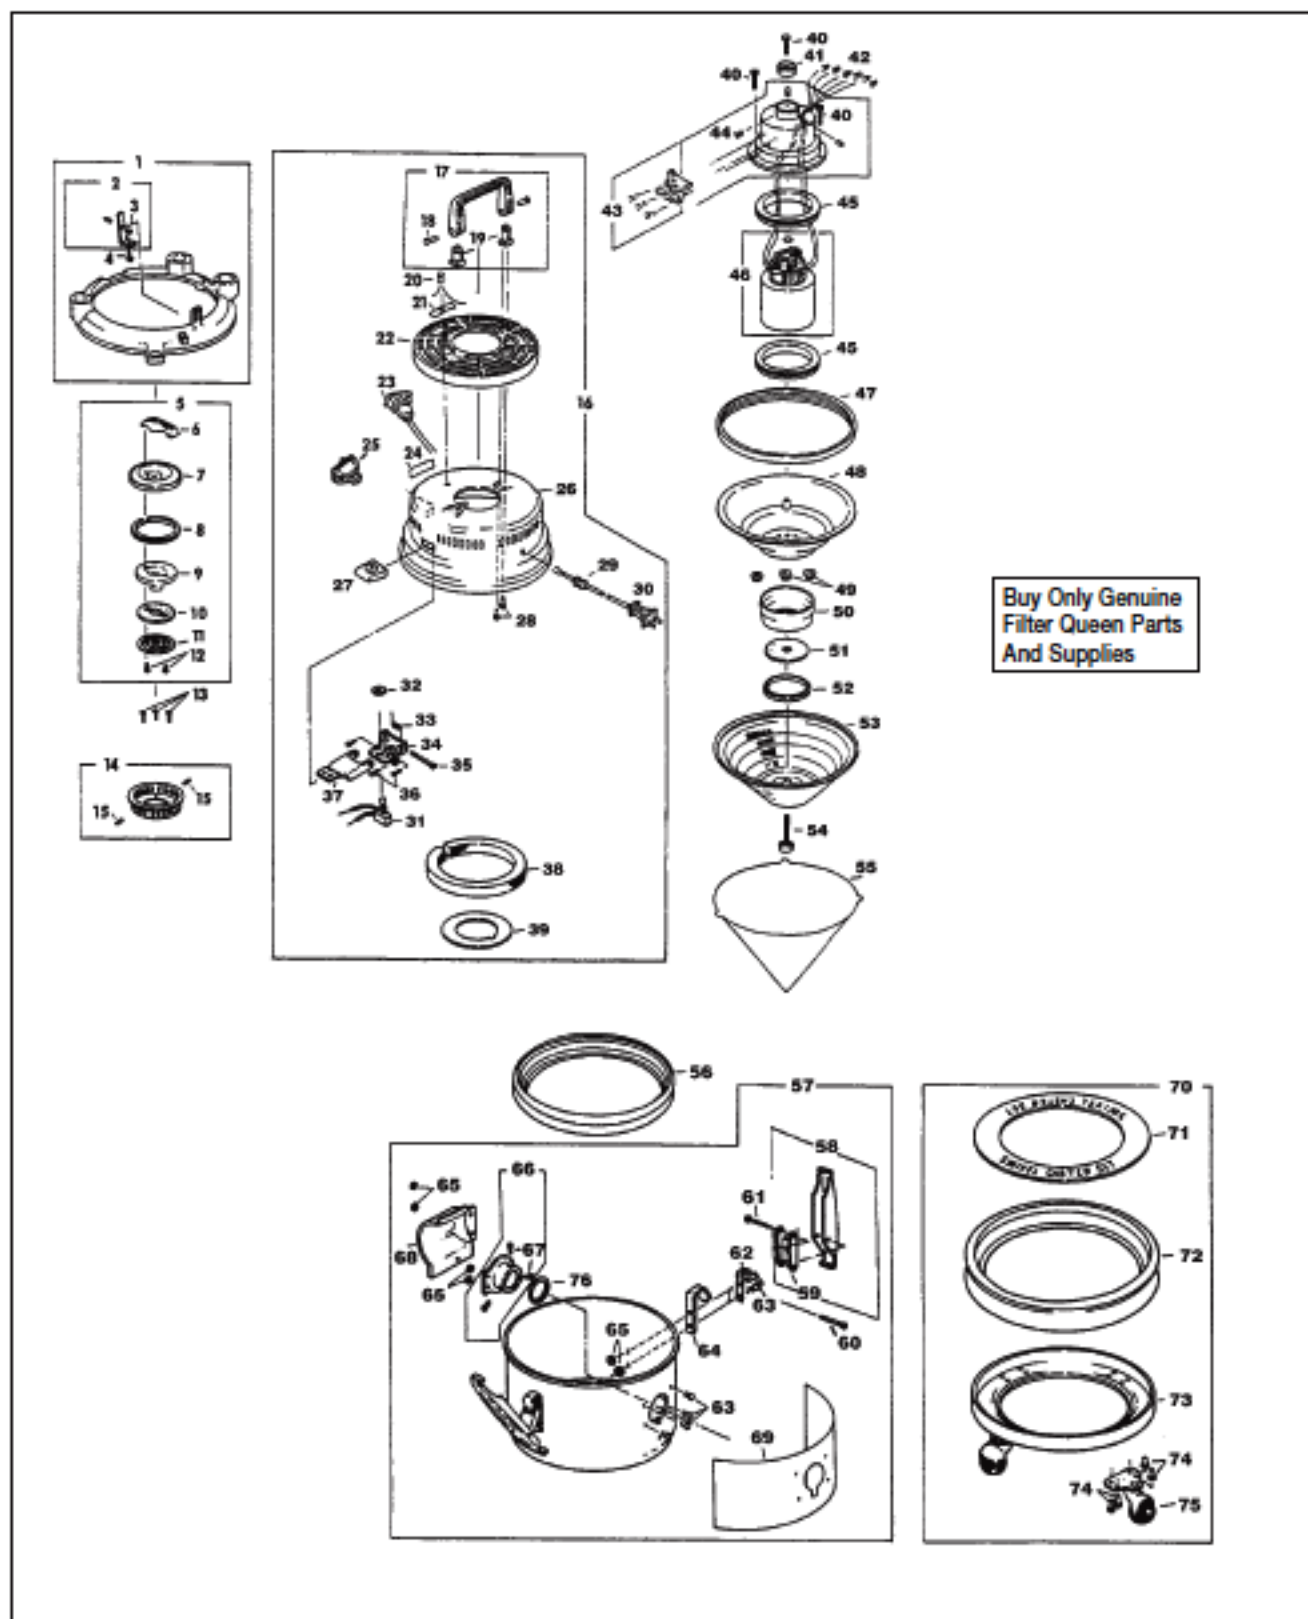

FILTER QUEEN

Original & Replacement

TRIPLE CROWN Models 99, 99A
Top Dome & Dirt Container Assembly

Original & Replacement

FILTER QUEEN

TRIPLE CROWN Models 99, 99A Top Dome & Dirt Container Assembly

KEY	PART NO.	DESCRIPTION	KEY	PART NO.	DESCRIPTION
1	FQ-9561	Attachment Holder Ass'y	41	NLA	Motor Protective Screen
2	FQ-7201	Spring & Pin Ass'y	42	SS-3270	Wire Nut
3	FQ-72348	Lockwasher	43	FQ-3172	Upper Motor Support & Pin Ass'y
4	FQ-72008	Screw	44	FQ-33514	Connector Pin
5	FQ-9573-3	Dome Cover & Handle Ass'y, Black	45	FQ-350060	Motor Support Gasket
6	NLA	Dome Cover Handle (Order FQ-9573-3)	46	FQ-3309C	Motor, 2 Speed, 4 Wire
7	FQ-95651-3	Dome Cover	47	FQ-31775	Dome Gasket
8	FQ-31776	Dome Cover Gasket	48	FQ-31769	Lower Motor Support
9	FQ-95650	Inner Dome Cover Stamping	49	FQ-31146	Nut
10	FQ-500790	Air Scent Felt Pad	50	NLA	Secondary Filter Support
10	FQR-1820	Air Scent Felt Pad	51	FQ-95450	Secondary Filter
11	FQ-500793	Felt Retainer Spring	51	FQR-1800	Filter, Secondary Paper
12	FQ-31795	Handle Screw	52	FQ-95798	Secondary Filter Support Ring
13	NLA	Screw	53	FQ-31770	Cone Support
14	FQ-35071-3	Connector Stamping & Pin Ass'y	54	FQ-350712	Cone Retainer Screw
15	NLA	Locking Pin	55	FQ-50047	Filter Cone, Paper 12 Pk
16	N/A	Complete Dome Ass'y	55	FQR-1400	Filter Cone, Paper 12 Pk
17	FQ-9966	Handle & Bracket Ass'y	56	FQ-200430	Dirt Container Gasket
18	NLA	Rivet	57	NLA	Dirt Container Ass'y, 99 Plastic
19	FQ-95611	Handle Bracket	57	NLA	Dirt Container Ass'y, 99A Metal
20	FQ-99835	Light	58	FQ-3174	Tank Clamp Ass'y
21	FQ-99706	Light Decal	59	NLA	Clamp Link (Order FQ-3174)
22	FQ-95645-3	Grille	60	NLA	Spring Rivet
23	FQ-33321M	Outlet	61	NLA	Clamp Rivet
24	FQ-99706	Outlet Decal	62	FQ-500779	Clamp Spring
25	FQ-34008	Rocker Switch	63	NLA	Rivet
26	NLA	Dome	64	FQ-500778	Clamp Spring Stamping
27	FQ-99749	Switch Lever Pad	65	FQ-11246	Washer
28	FQ-33719	Screw	66	FQ-35043	Container Inlet & Pin Ass'y
29	NLA	Strain Relief	67	NLA	Bag Inlet Pin
30	FQ-95301	Attachment Cord	68	FQ-200451	Deflector Stamping
31	FQ-31302	Switch	69	NLA	Dirt Container Label
31	FA-3400	Switch, Step On W/15" Leads	70	FQ-9562A	Dolly Complete Ass'y
32	FQ-153318	Switch Lockwasher	71	FQ-95905	Protective Shield
33	FQ-50072	Switch Lever Spring	72	NLA	Bumper
34	FQ-500747	Switch Bracket	73	FQ-95780	Castor Plate
35	FQ-350751	Switch Lever Hinge Pin	74	FQ-57784	Rivet
36	FQ-133054	Rivet	75	NLA	Castor (Order FQ-9562A)
37	FQ-500750	Switch Lever	76	FQ-92407	Inlet Gasket
38	FQ-1800	Filter Ring, Poly Fiber			
38	FQR-1815	Filter Ring, Poly Fiber			
38	FQR-1810	Filter Bat, Foam			
39	FQ-31791	Filter Support			
40	NLA	Screw			