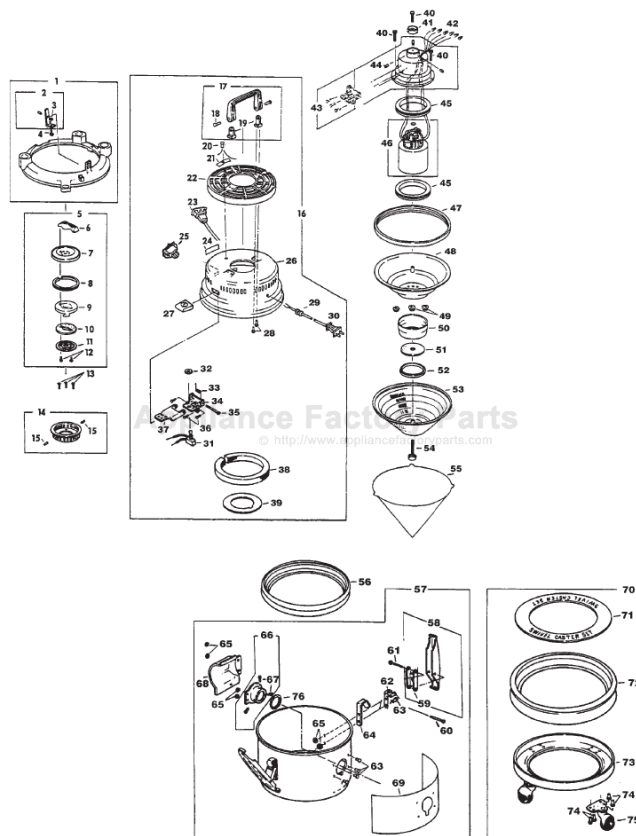

[Find Your Filter Queen Vacuum Cleaner Parts - Select From 23 Models](#)

----- Manual continues below part list -----