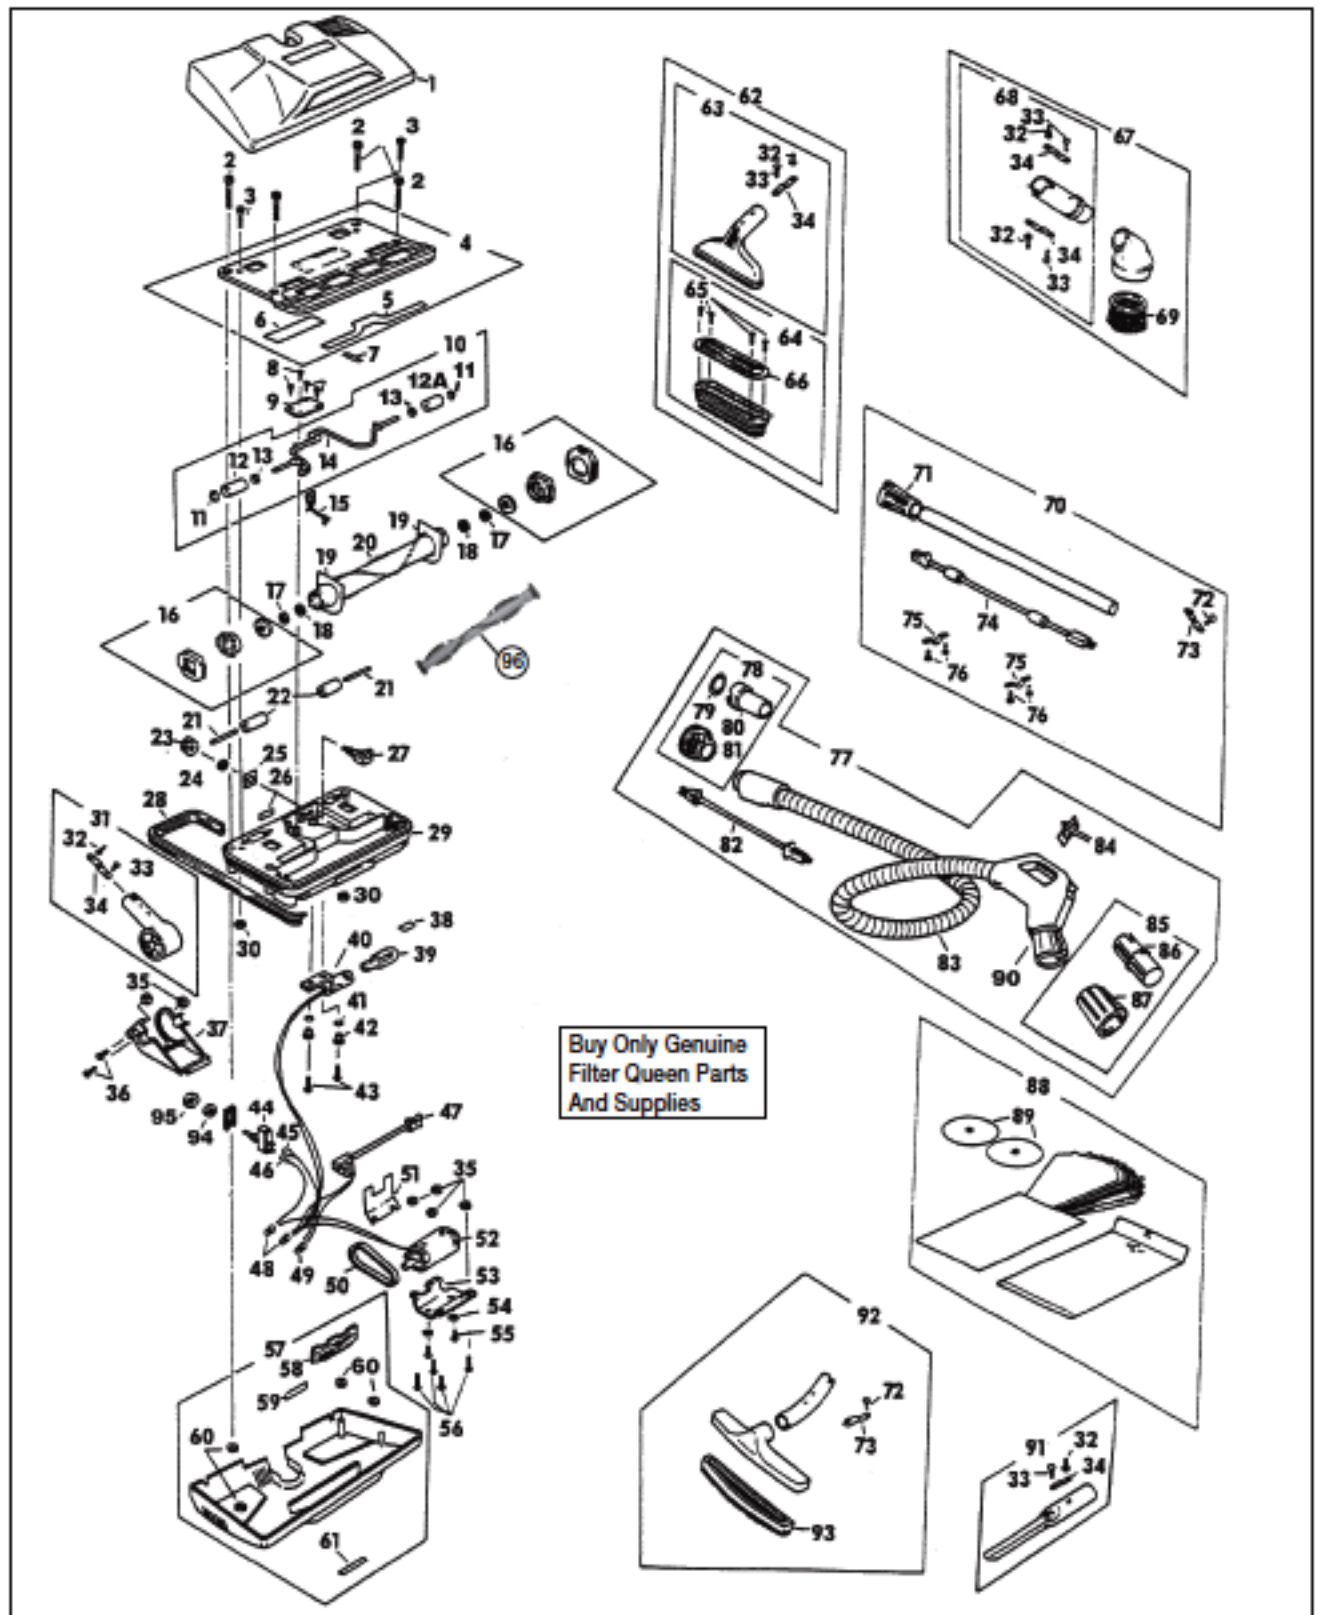

FILTER QUEEN

Original & Replacement

TRIPLE CROWN Model CA96 POWER NOZZLE

Original & Replacement **FILTER QUEEN**

TRIPLE CROWN Model CA96 POWER NOZZLE

KEY	PART NO.	DESCRIPTION	KEY	PART NO.	DESCRIPTION
1	FQ-9625-3	Nozzle Cover Ass'y	50	FQR-1050	Belt
2	FQ-88208	Nozzle Base Screw	51	FQ-88308	Insulator
3	FQ-88215	Bottom Plate Screw	52	FQ-8808	Motor
4	FQ-8824	Bottom Plate Ass'y	52	FQR-6050	Motor, Power Nozzle
5	FQ-88280	Sealing Gasket	53	FQ-48217A	Motor Bracket
6	N/A	Instruction Label	54	FQ-42348	Lockwasher
7	FQ-88279	Sealing Gasket Strip	55	FQ-48218	Motor Mounting Screw
8	FQ-56237	Retainer Plate Screw	56	NLA	Motor Bracket Screw
9	FQ-48282	Roller Arm Retainer Plate	57	FQ-9625-3	Nozzle Cover Ass'y
10	FQ-8822	Roller Arm Ass'y	58	FQ-88230RB	Lens
11	FQ-48276	Roller Retaining Cap	59	FQ-96765	Warning Label
12	FQ-52283R	Right Roller	60	FQ-48207	Grommet
12A	FQ-52283L	Left Roller	61	NLA	Name Plate
13	FQ-48243	Washer	62	FQ-9627-3	Complete 6" Nozzle & Brush Ass'y
14	FQ-88281	Roller Arm	63	NLA	6" Nozzle & Pin Ass'y (Order FQ-9627-3)
15	FQ-88284	Roller Arm Spring	64	FQ-9629	6 Brush Ass'y
16	FQ-5223*	Brush Bearing Ass'y	65	FQ-33237	Screw
16	FQR-2050*	Brush Bearing Ass'y	66	FQ-66858	Brush Clamp Plate
17	FQ-48216	Fiber Washer	67	FQ-9682-3	Complete Round Brush Ass'y
18	FQ-48246	Steel Washer	68	NLA	Adaptor Ass'y (Order FQ-9682-3)
19	FQ-88228	Dirt Seal Washer	69	FQ-33806	Bristled Insert
20	NLA	Revolving Brush (Order FQ-2000)	69	EXR-5350	Dust Brush Insert, Horse Hair
20	FQR-2040	Brushroll Complete With Ball Bearing Ends	70	FQ-9630-3	Straight Wand Ass'y W/Cord
21	FQ-88249	Roller Shaft	71	FQ-96842-3	Tube Seal
22	FQ-88248	Rear Roller	72	NLA	Rivet
23	FQ-96221	Height Adjustment Knob	73	NLA	Retainer Spring W/Pin
24	FQ-52222	Retainer Ring	74	FQ-9636T	Wand Cord
25	FQ-96244	Cam Indicating Plate	75	FQ-48305	Cord Clip
26	N/A	Circuit Breaker Label	76	FQ-48329	Rivet
27	FQ-52225	Cam	77	FQ-9684-3	Complete Hose Ass'y 6"
28	FQ-RB88201	Bumper	78	FQ-9680-3	Connector Ass'y
29	FQ-88209	Nozzle Base W/Onserts	79	FQ-3407	Hose Gasket
30	FQ-88213	Washer	80	FQ-4888	Connector Tube
31	FQ-9687-3	Swivel Adaptor Ass'y	81	N/A	Connector Cover (Order FQ-9680-3)
32	FQ-154232	Retainer Pin	82	FQ-96821	Male/Female Pigtail
33	FQ-133054	Rivet	83	N/A	Hose Blank (Order FQ-9684-3)
34	FQ-350321	Retainer Spring	84	FQ-9001	Switch
35	FQ-48207	Nut	85	FQ-9081	Adaptor Tube Ass'y
36	FQ-33719	Screw	86	N/A	Adaptor Tube (Order FQ-9081)
37	FQ-88211	Adaptor Retainer, Black	87	FQ-96842-3	Tube Seal
37	FQR-7200	Adaptor Retainer, Black	88	FQ-50047	Filter Cone, Paper 12 Pk
38	N/A	Lamp Warning Label		FQR-1400	Filter Cone, Paper 12 Pk
39	FQ-88235	Lamp, 15 Watt	89	FQ-95450	Secondary Filter
39	FA-3515	Bulb, 15 Watt		FQR-1800	Filter, Secondary Paper
40	FQ-8835	Lamp Socket	90	FQ-9010	Female Receptacle
41	FQ-88345	Eyelet	91	FQ-9679-3	Crevice Tool Ass'y
42	FQ-88324	Grommet	92	FQ-9681-3	10" Bare Floor Tool Ass'y
43	FQ-31215	Lamp Socket Screw	93	NLA	Bristled Insert
44	FQ-8831	Circuit Breaker	93	NLA	Brush Insert, Floor Tool 10"
45	FQ-88029-5	Lead Wire, Red	94	NLA	Circuit Breaker Washer
46	FQ-88029-3	Lead Wire, Black	95	NLA	Circuit Breaker Nut
47	FQ-3055	Power Nozzle Cord W/Strain Relief	96	FQ-2000	Brushroll Complete With Ball Bearing Ends
48	SS-3270	Wire Nut			Brushroll Complete With Ball Bearing Ends
49	SS-3272	Wire Nut			
50	FQ-48260	Belt	96	FQR-2040	

* THESE BRUSHROLL BEARINGS ONLY FIT
SLEEVE BEARING BRUSHROLLS

N/A = Not Available. NLA = No Longer Available