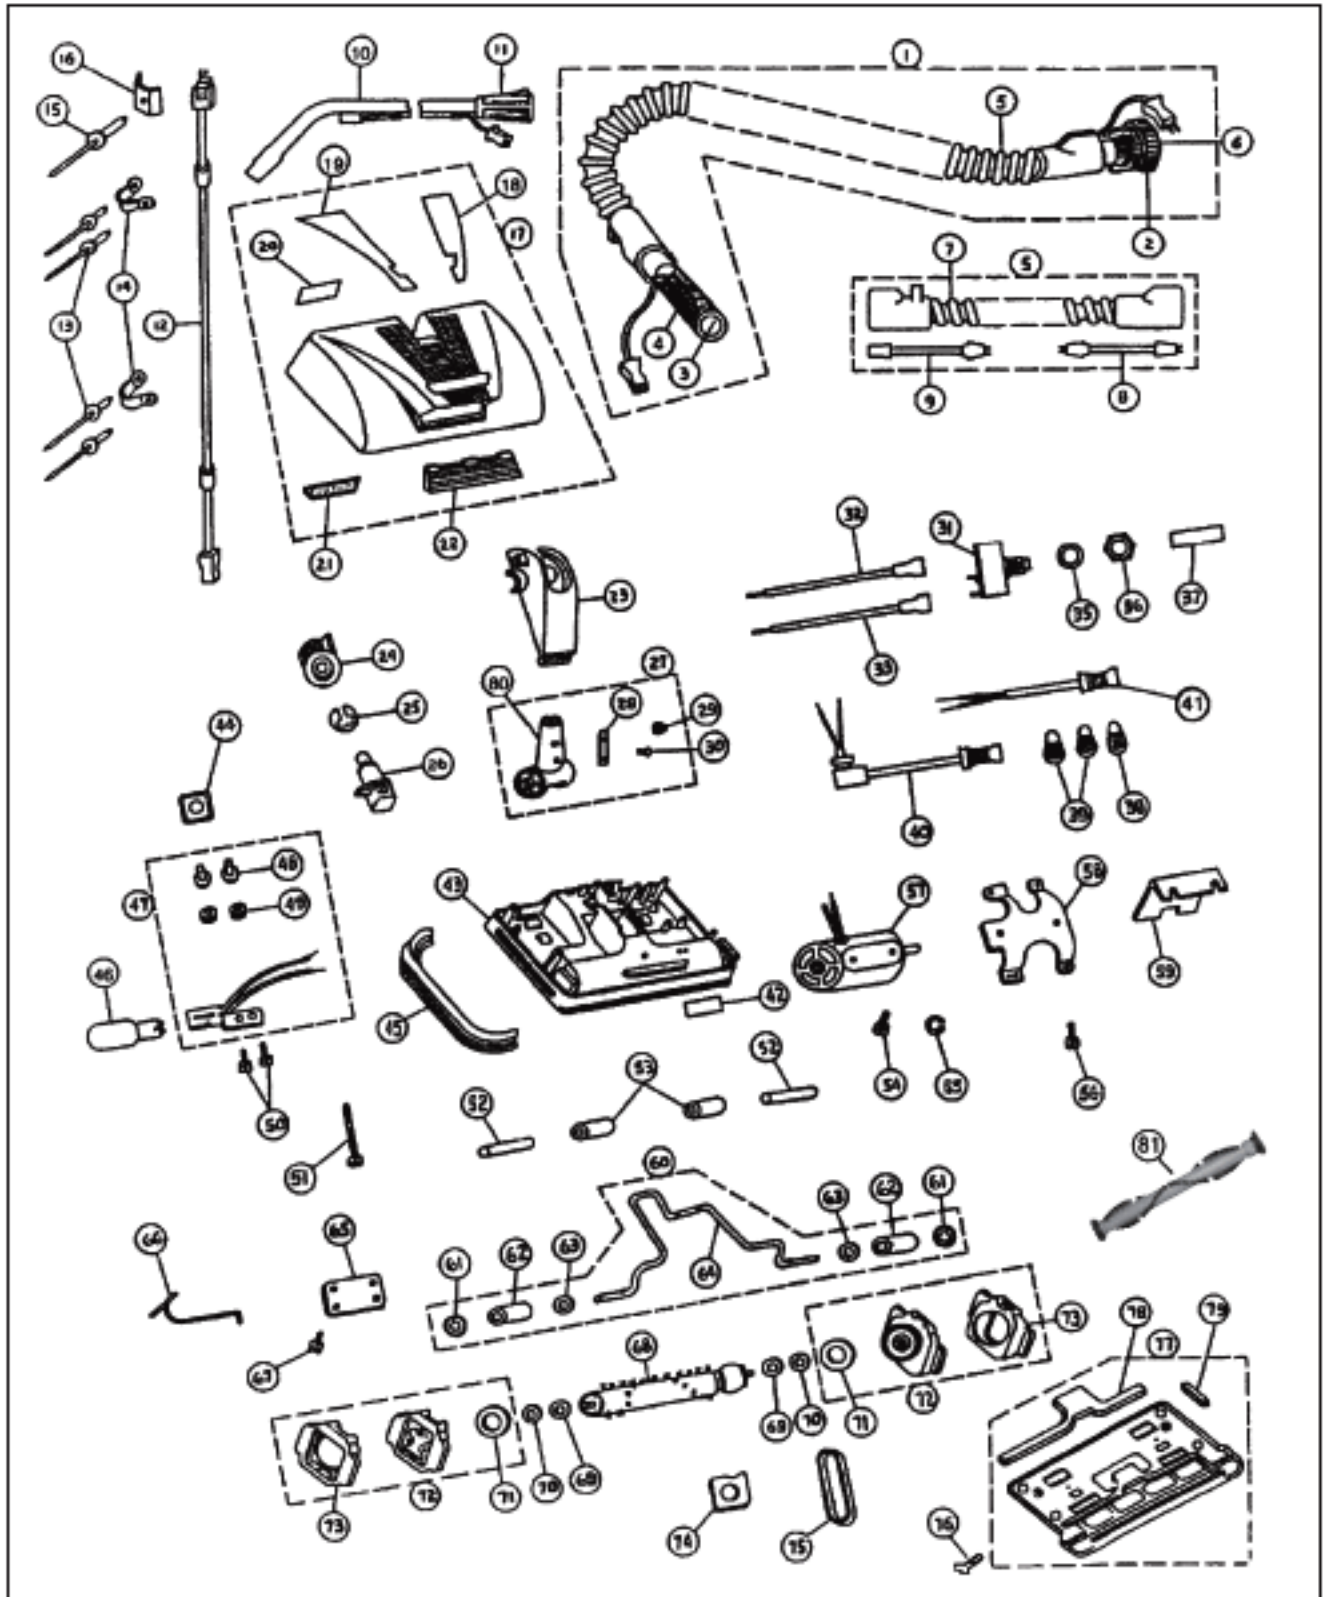

FILTER QUEEN

Original & Replacement

Models 88 & 96 POWER NOZZLE

Original & Replacement **FILTER QUEEN**

Models 88 & 96 POWER NOZZLE

KEY	BROWN MODELS 31X, D31X, D33	DARK GRAY MAJESTIC AN95-X	DESCRIPTION
1	FQ-8884	FQ-9684	Complete Hose Ass'y
1	FQR-4000	NLA	Electric Hose, Complete With OEM Ends Wire Reinforced 6'
1	FQR-4001	N/A	Electric Hose, Complete Wire Reinforced 6' Brown
2	FQ-4880-4	FQ-9680	Connector Ass'y
2	FQR-4505	N/A	Hose Coupling Ass'y, Machine End Brown
3	FQ-4885-4	FQ-9685	Adaptor Tube Ass'y
3	FQR-4515	N/A	Hose Coupling Ass'y, Attachment End Brown
4	NLA	FQ-96842A	Tube Seal (Long)
4	NLA	N/A	Sleeve, Attachment Hose End Brown
5	NLA	NLA	Electric Hose, With Pigtailed
5	FA-4300-4	N/A	Electric Hose, With Pigtailed, Wire Reinforced 6' Brown
5	NLA	N/A	Electric Hose, With Pigtailed Crushproof 6' Brown
6	FQ-3407	FQ-3407	Inlet Gasket
7	NLA	NLA	Electric Hose Without Pigtailed
7	XFA-4300-4	N/A	Electric Hose, Wire Reinforced 6' Brown
7	NLA	N/A	Electric Hose, Crushproof 6' Brown
8	FQ-88821	FQ-96821	Male/Female Pigtail
8	NLA	N/A	Pigtail, 10.5" Male/Male Brown
9	NLA	FQ-96822	Male/Female Pigtail 18"
9	NLA	N/A	Pigtail, 18" Male/Female Brown
10	NLA	FQ-9630	Handle Tube Ass'y With Cord
10	NLA	N/A	Wand Ass'y, With Cord & Brown Cuff
11	NLA	FQ-96842	Tube Seal (Short)
11	NLA	N/A	Rubber Sleeve, Wand Brown
12	FQ-4836-4	FQ-9636	Handle Tube Cord
12	NLA	N/A	Cord, 28" Male/Female P.N. Wand Brown
13	FQ-48329	FQ-48329	Pop Rivet
14	FQ-48305	FQ-48305	Cord Clip
15	FQ-48317	FQ-48317	Pop Rivet
16	NLA	NLA	Cord Connecting Clip
17	FQ-8825-4	FQ-9625-0	Nozzle Cover Ass'y Complete
17	NLA	N/A	Nozzle Cover Ass'y Complete Chrome
18	N/A	FQ-96419R	Nozzle Cover Decal (Right)
19	N/A	FQ-96419L	Nozzle Cover Decal (Left)
20	NLA	NLA	Warning Label
21	NLA	NLA	Nameplate
22	FQ-88230	FQ-88230	Lens
23	FQ-88211	FQ-88211	Adaptor Retainer, Black
23	FQR-7200	FQR-7200	Adaptor Retainer, Black
24	FQ-48221-4	FQ-96221	Control Knob
25	FQ-52222	FQ-52222	Retainer Ring
26	FQ-52225	FQ-52225	Cam
27	NLA	FQ-9687-3	Swivel Adaptor Ass'y
28	FQ-350231	FQ-350231	Retainer Spring
29	FQ-156232	FQ-97232	Retainer Pin
30	NLA	NLA	Rivet
31	FQ-8831	FQ-8831	Circuit Breaker Without Leads
32	NLA	NLA	Lead Wire, Black
33	NLA	NLA	Lead Wire, Red
35	NLA	NLA	Circuit Breaker Washer

(II) = Princess II, (III) = Princess III. N/A = Not Applicable. NLA = No Longer Available