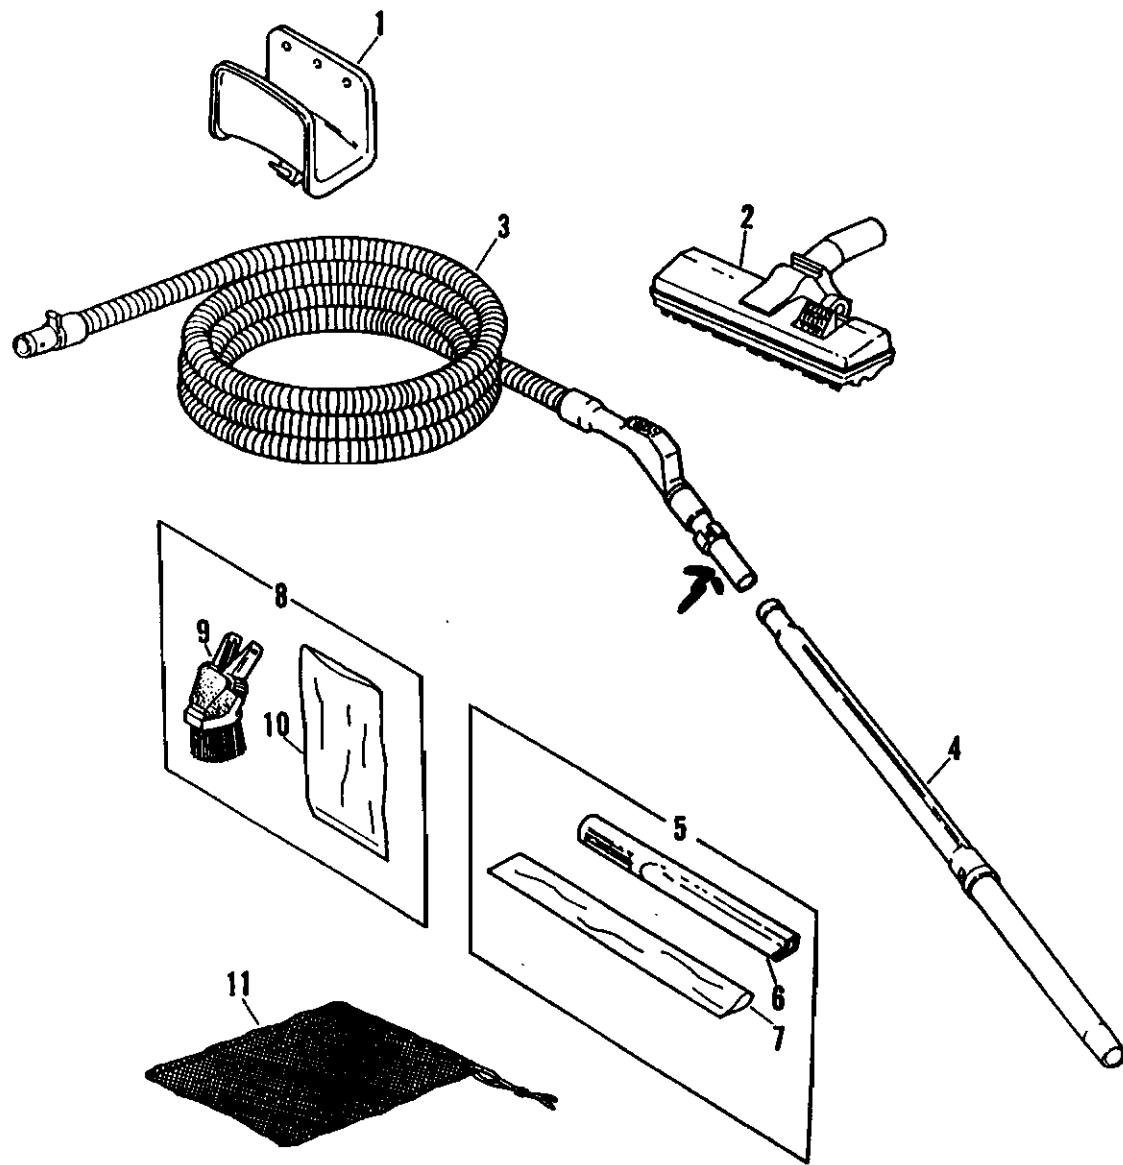

Model V-717

Key #	Part #	Description
1	110033	Hose Holder - Black
2	PT-110081	Carpet-Floor Brush
3	LV-110802	LV Hose - Black/Silver
4	T-110803	Telescopic Wand
5	GR-11079	Crevice Tool Assembly
6	110801	Crevice Tool - Black
7	31911	Sack for Crevice Tool
8	GR-11082	Dust Brush Assembly
9	110802	Dust Brush - Black
10	350913	Sack for Dust Brush
11	110051	Tool Holder Caddy