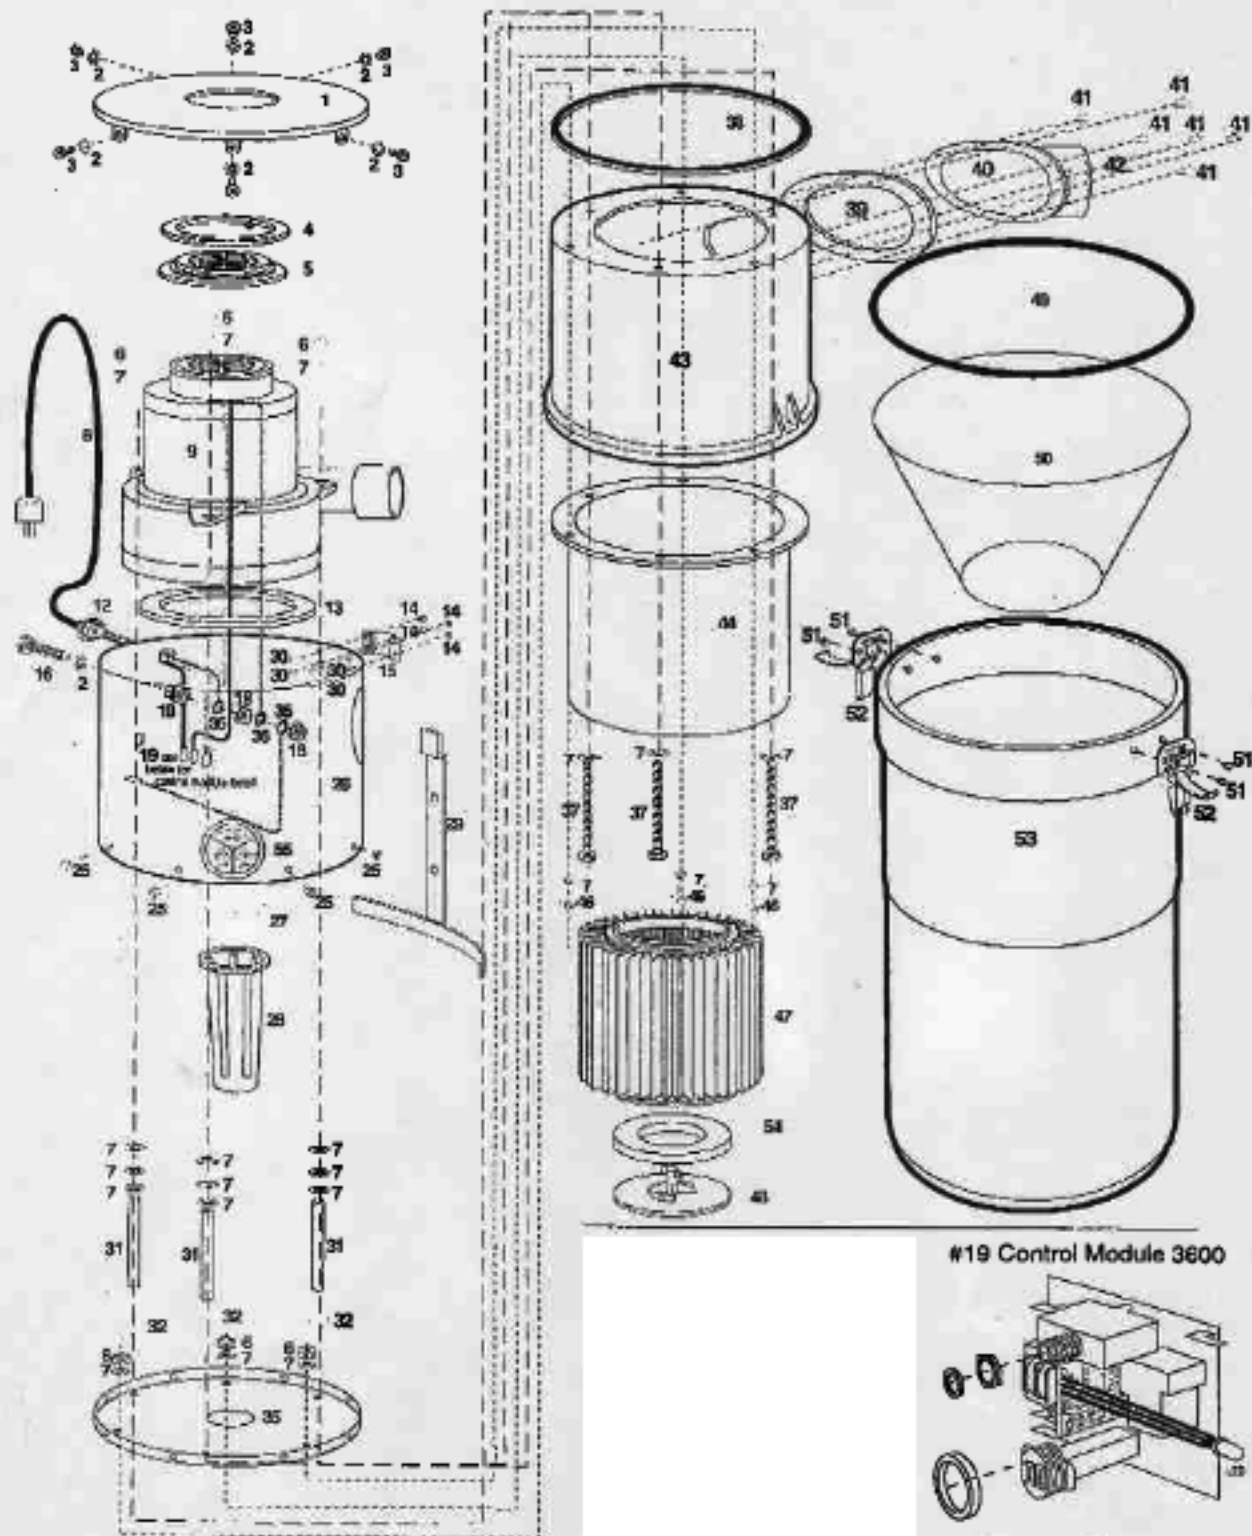

# SuperVac 3600

Description of Parts for Hayden SuperVac 3600		Quantity	Part #
1	Lid	1	8734-00
2	# 10 External Tooth Lockwasher	8	8775-00
3	# 8 x 1/2" Screw	6	8776-00
4	Motor Air Intake Gasket	1	8770-00
5	Motor Air Intake Vent	1	8717-00
6	Nylon Insert Lock Nut 1/4 - 20 zinc plated	3	8752-00
7	Flat Washer 1/4" SAE zinc plated	8	8753-00
8	6' Cord with side terminals at each lead	1	8724-00
9	Motor (Plus 2 x 8759 Rivet)	1	8786-00
12	Cord Strain Relief Grommet	1	8714-00
13	Motor Gasket	1	8711-00
14	Rivet	4	8756-00
15	Mounting Bracket	1	8721-00
16	Ground Screw	1	8754-00
17	# 10 External Tooth Lockwasher	1	8775-00
18	Internal Grounding Assembly - KEPS Lock Nut - #10 - 32 zinc plated	3	8774-00
19	Control Module	1	8766-00-00036
	Daughter Board on Control Module (Not shown on schematic)	1	8768-00-00036DB
20	LVT Terminal Bushing with 2 slide terminals	1	8713-00
21	Machine Screw #5-32x3/8" Phillips Pan Head zinc plated	1	8779-00
22	Lock Washer #6 Internal tooth - zinc plated	1	8782-00
23	Nylon Stand-Off #6 - 32 X1 1/2" hex.	1	8780-00
24	Nylon Hex Nut #6x32	1	8761-00
25	Rivet steel, S84-6	8	8758-00
26	Electrical Enclosure	1	8784-00
27	Filter Post Retainer	1	8718-00
28	Filter Post	1	8712-00
29	Wall Mounting Bracket	1	8767-00
30	Washers 1/4" SAE	3	8753-00
31	Steel Spacers 1/4 x 3" 6000	3	8730-00
32	Lock Nut with Nylon Insert 1/4 - 20	1	8752-00
35	Motor Base Plate	1	8785-00
36	Washers 1/4" SAE	3	8753-00
37	Tap Screws	3	8726-00
38	Filtration Housing Gasket (Strip Gasket)	1	8749-00
39	Intake Port Gasket	1	8715-00
40	Intake Port	1	8742-00
41	Rivets for Intake Port, Aluminum closed end AD48H	6	8760-00
42	Washer	1	8777-00
43	Filtration Housing (Intermediate Housing)	1	8731-00
44	Filter Enclosure	1	8733-00
46	Tap Screws 1/4-20 x 1"	6	8780-00
47	Cartridge Filter	1	8744-00-00PRE
48	Filter Retainer	1	8748-00
49	Cone Gasket	1	8735-00
50	Separator Cone	1	8749-00
51	Closed End Rivet for Dust Canister Clamp	4	8761-00
52	Dust Canister Clamp	2	8785-00
53	Dust Canister (includes clamps and rivets above)	1	8732-00
54	Filter Retainer Gasket	1	8743-00
55	VacTrack LED Decal	1	8701-00