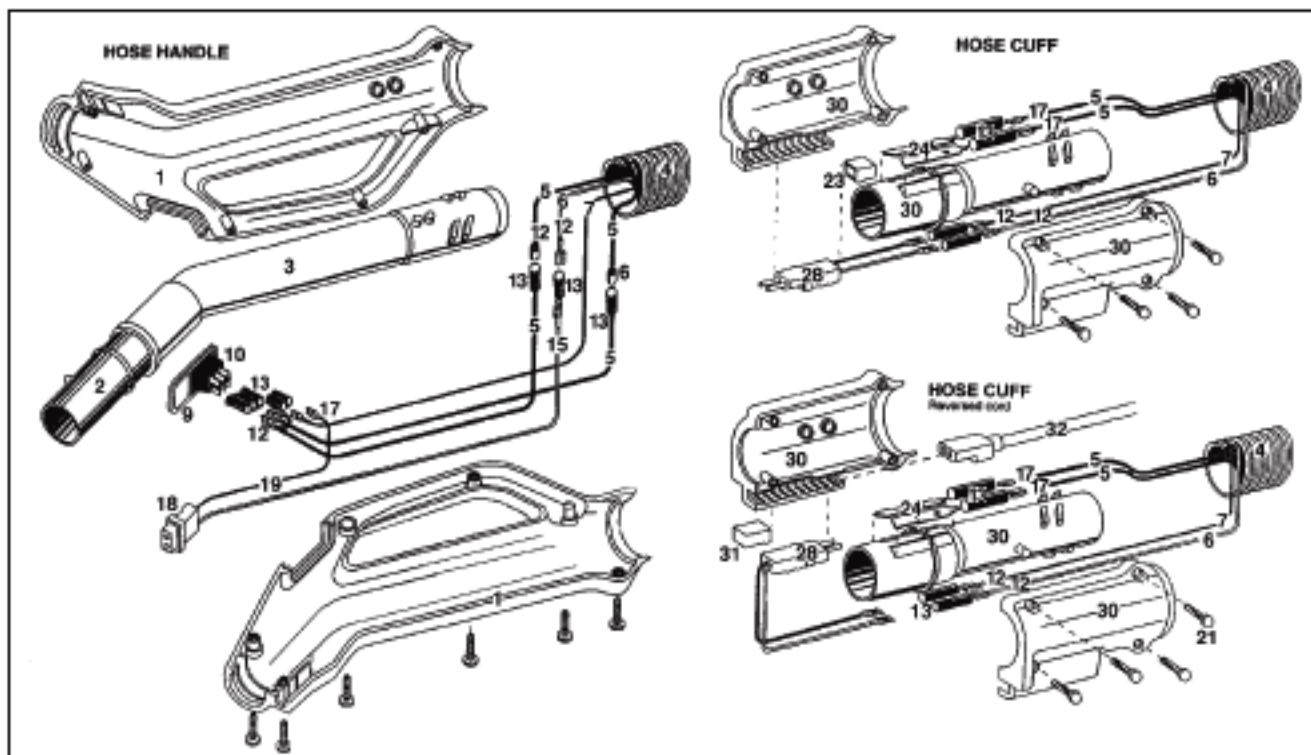

Original & Replacement **BUILT-IN** HAYDEN Super Hose W/Out Swivel

KEY	PART NO.	DESCRIPTION
1	NLA	Handle Housing Ass'y With Long Tube Gray
1	NLA	Handle Housing Ass'y With Long Tube Ivory
2	HA-9081-B	Stub Tube
2	HA-9081	Stub No Button
3	HA-9061-03	Long Tube Ivory
3	HA-9061-02	Long Tube Gray
5	HA-9041-00	Low Voltage Wire Red
6	N/A	Hose Wire White
7	N/A	Hose Wire Gray
9	HA-9065-02	Switch Plate Gray
9	HA-9065-03	Switch Plate Ivory
10	BI-3445	Switch 3 Way With Cover
11	HA-9045-00	Connector Butt Splice
12	HA-9043-00	Connector Push On Brass
13	HA-9003-00	Insulation (Heat Shrink Tubing)
15	N/A	Receptacle Wire White With Spade Connector
17	HA-9042-00	Connector Push Chrome
18	HA-9010-02	Handle Receptacle Gray
18	HA-9010-03	Handle Receptacle Ivory
19	N/A	Receptacle Wire Gray
21	HA-9000-00	Screw #6 x 3/4" Pan Quadrex
23	HA-9030-02	Filler Plug Gray
23	HA-9030-03	Filler Plug Ivory
24	HA-9040-00	Contact Low Voltage
28	HA-9025-02	Cuff Plug 110 Volt Gray
28	HA-9025-03	Cuff Plug 110 Volt Ivory
30	HA-9073-02	Cuff Housing Ass'y With Inlet Tube Gray
30	HA-9073-03	Cuff Housing Ass'y With Inlet Tube Ivory
31	HA-9031-02	Key Plug Gray
31	HA-9031-03	Key Plug Ivory
32	HA-3585-02	6' Adaptor Cord For Reversed Configuration Gray
32	HA-3585-03	6' Adaptor Cord For Reversed Configuration Ivory
32	HA-3590-02	10' Adaptor Cord For Reversed Configuration Gray
32	HA-3590-03	10' Adaptor Cord For Reversed Configuration Ivory