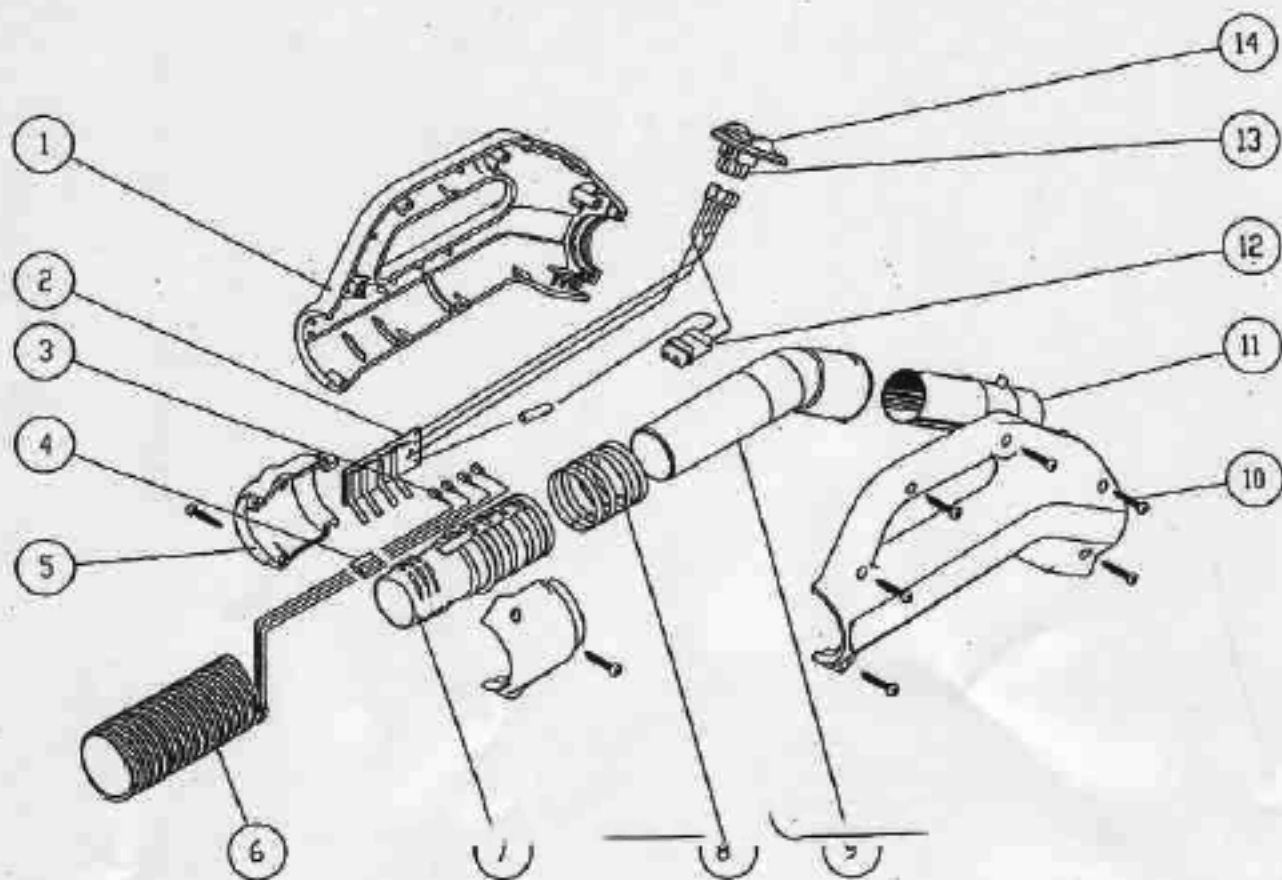

SUPERHOSE II ASSEMBLY

SWIVEL HANDLE - For 4 wire crushproof hose

UNIVERSAL HOSE CUFF - For 4 wire crushproof hose - Reverse Connection

4 WIRE CRUSHPROOF SUPERHOSE II

Item #	Hayden part #	Description	Qty
1	9063-"XX"-SW	SWIVEL HANDLE HOUSING	1
2	4225-00-SV	CIRCUIT BOARD FOR SWIVEL HANDLE	1
3	9042-00	CONTACT CONNECTOR	6
4	9003-00-CUT	SUPERHOSE INSULATION 3/16" OD CUT	11
5	9066-"XX"-SW	SWIVEL HANDLE CUFF	1
6	N/A	HOSE 30 FT - CRUSHPROOF HOSE	1
7	9067-"XX"-CP-SW	SWIVEL HANDLE CUFF TUBE	1
8	4226-00-SV	BRASS CIRCULAR CONTACT	4
9	9061-"XX"-SW	SWIVEL LONG TUBE	1
10	9000-00	SCREW #6 x 3/4" - SUPERHOSE HANDLE	10
11	9081-00-WP	SCREW #6 STAINLESS STEEL	1
12	9010-"XX"	SUPERHOSE HANDLE RECEPTACLE POLAR	1
13	9001-00-VX	SUPERHOSE SWITCH 3-WAY - VALOX CW	1
14	9065-"XX"	SWITCH PLATE 3-WAY	1
15	9073-"XX"-UV	UNIVERSAL CUFF HOUSING	1
16	9030-"XX"-UV	UNIVERSAL FILLER PLUG NOTCHED	1
17	9025-"XX"	SUPERHOSE NON-FUSED CUFF PLUG POL	1
18	4227-00-SV	METAL CONTACT PLATE	2
19	9062-"XX"-CP-UV	UNIVERSAL CUFF TUBE FOR CRUSHPROOF HOSE	1
20	9046-00	7A FUSE	1

Notes:

- 1, XX: 02 - Gray
 03 - Ivory
 10 - Black

4399-Assembly