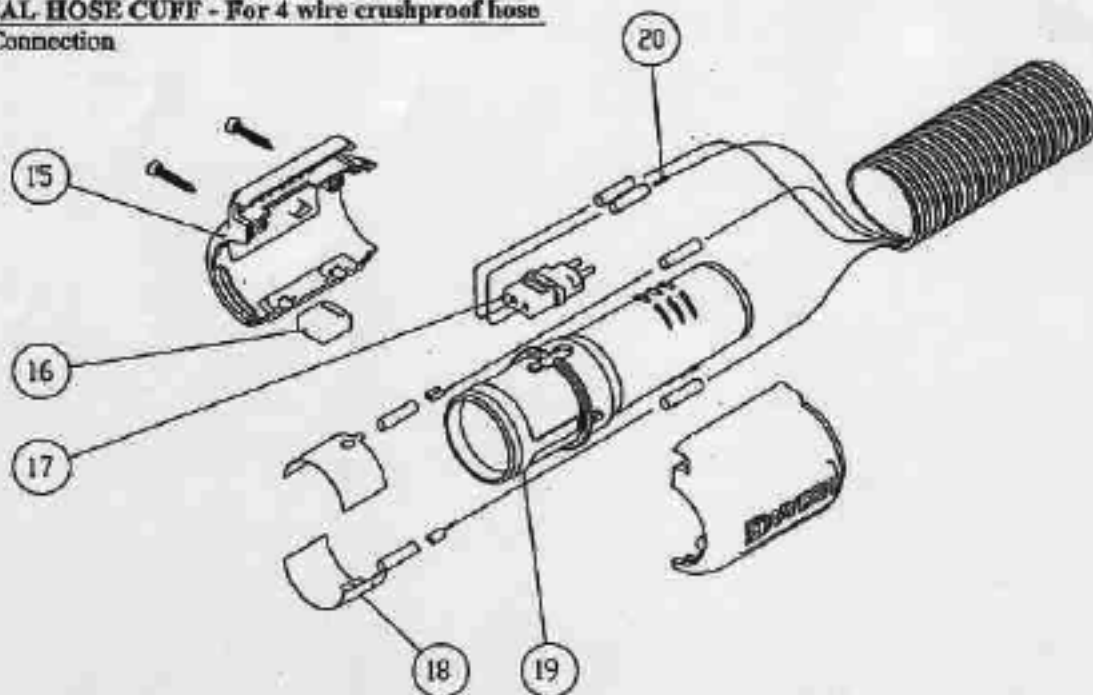

SUPERHOSE II ASSEMBLY

SWIVEL HANDLE - For 4 wire crushproof hose

UNIVERSAL HOSE CUFF - For 4 wire crushproof hose - Reverse Connection

4 WIRE CRUSHPROOF SUPERHOSE II

Item #	Hayden part #	Description	Qty
1	9063-"XX"-SW	SWIVEL HANDLE HOUSING	1
2	4225-00-SV	CIRCUIT BOARD FOR SWIVEL HANDLE	1
3	9042-00	CONTACT CONNECTOR	6
4	9003-00-CUT	SUPERHOSE INSULATION 3/16" OD CUT	11
5	9066-"XX"-SW	SWIVEL HANDLE CUFF	1
6	N/A	HOSE 30 FT - CRUSHPROOF HOSE	1
7	9067-"XX"-CP-SW	SWIVEL HANDLE CUFF TUBE	1
8	4226-00-SV	BRASS CIRCULAR CONTACT	4
9	9061-"XX"-SW	SWIVEL LONG TUBE	1
10	9000-00	SCREW #6 x 3/4" - SUPERHOSE HANDLE	10
11	9081-00-WP	SCREW #6 STAINLESS STEEL	1
12	9010-"XX"	SUPERHOSE HANDLE RECEPTACLE POLAR	1
13	9001-00-VX	SUPERHOSE SWITCH 3-WAY - VALOX CW	1
14	9065-"XX"	SWITCH PLATE 3-WAY	1
15	9073-"XX"-UV	UNIVERSAL CUFF HOUSING	1
16	9030-"XX"-UV	UNIVERSAL FILLER PLUG NOTCHED	1
17	9025-"XX"	SUPERHOSE NON-FUSED CUFF PLUG POL	1
18	4227-00-SV	METAL CONTACT PLATE	2
19	9062-"XX"-CP-UV	UNIVERSAL CUFF TUBE FOR CRUSHPROOF HOSE	1
20	9046-00	7A FUSE	1

Notes:

- 1, XX: 02 - Gray
 03 - Ivory
 10 - Black

4399-Assembly