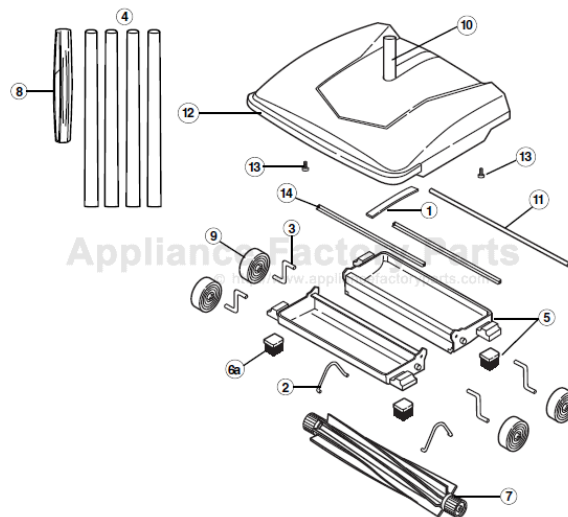

[Find Your HOKY Vacuum Cleaner Parts - Select From 4 Models](#)

----- Manual continues below -----