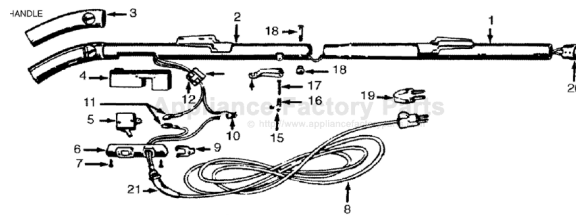

[Find Your HOOVER Vacuum Cleaner Parts - Select From 1456 Models](#)

----- Manual continues below part list -----