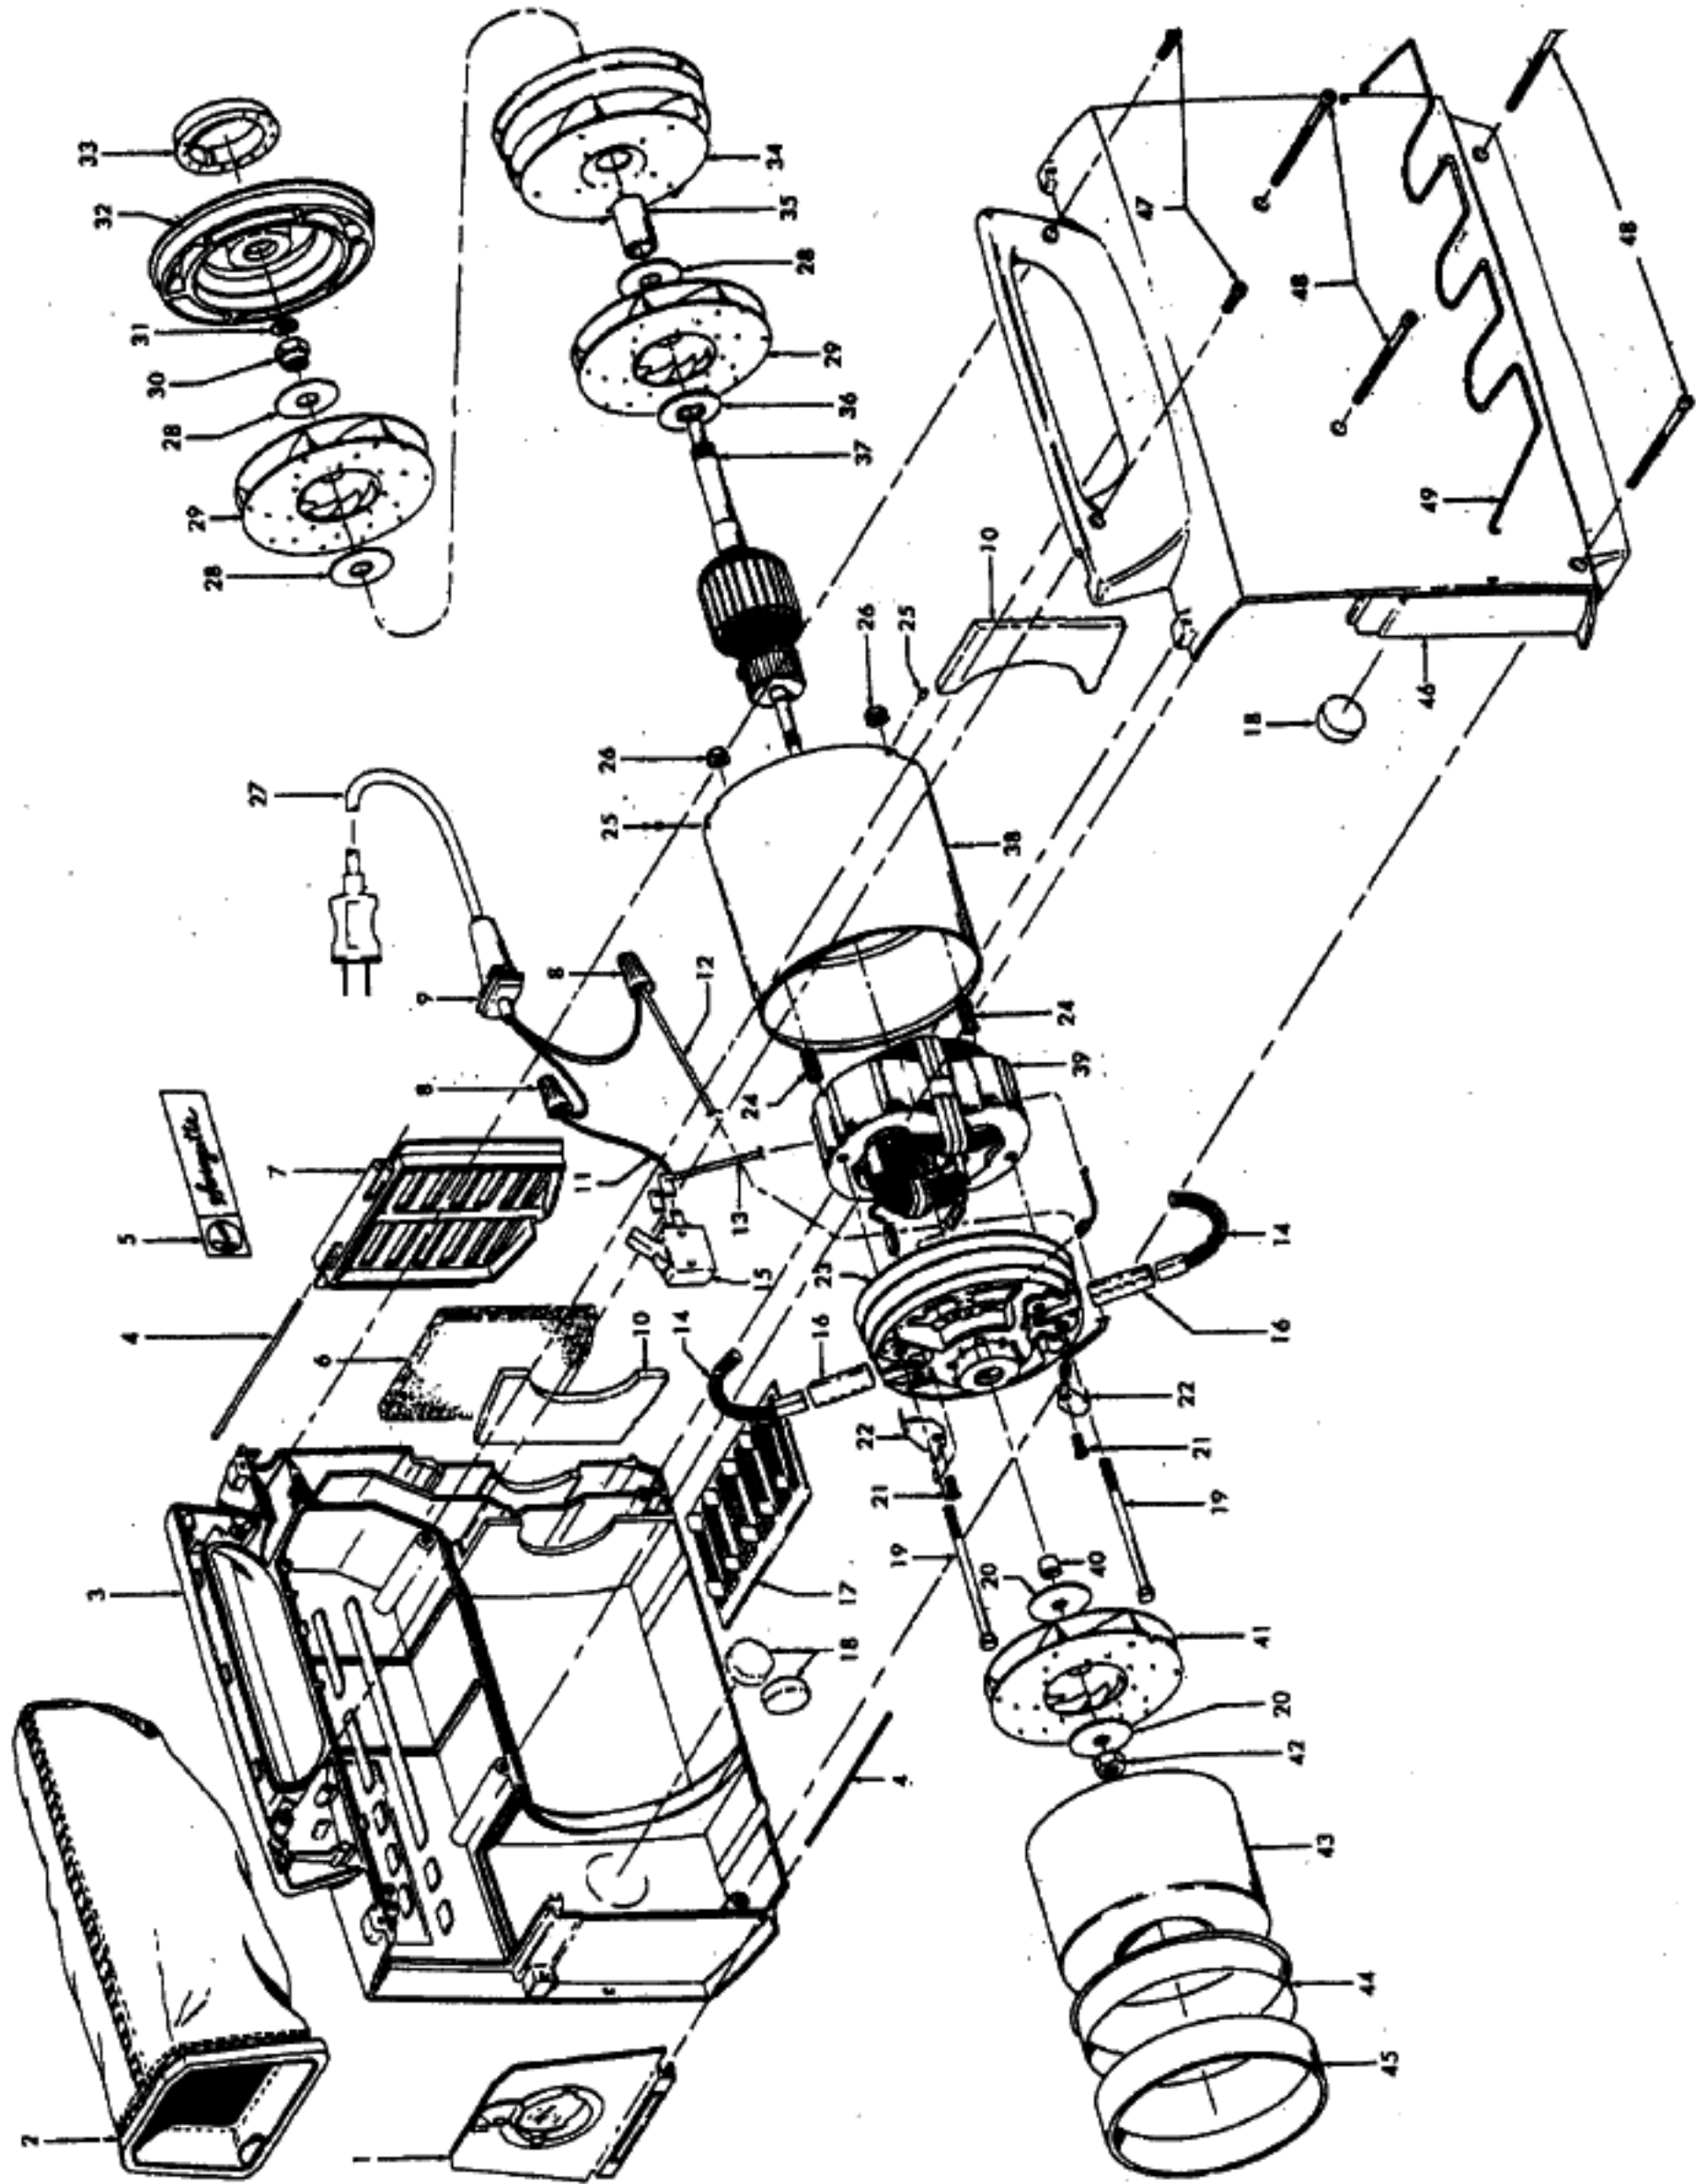

----- Manual continues below part list -----

Available Replacement Parts for HOOVER 404

H-43662023	BAG CLOTH PORTAPOWER
H-43414064	DUSTING BRUSH (ONE PEICE)
H-43434223	Hose, Gray Non-Electric Dialamatic/Porta
HR-5000	EXTENSION TUBE

Swingette & Portapower

Models 404, 409, S1015, S1015-030
S1015-031, S1015-032, S1015-033, S1029

Swingette & Portapower

Models 404, 409, S1015, S1015-030 S1015-031, S1015-032, S1015-033, S1029

Ref. No.	Part No.	Description
1	42227039	Bag Door Assembly
2	43662023	Bag Assm. Comp.
3	162064LL	+ Housing Assm. - R.H. - 404
	166982DM	+ Housing Assm. - R.H. - 409
	42222028	+ Housing Assm. - R.H. - JM
	42222030	+ Housing Assm. - R.H. - S1029
4	162062AY	Hinge Pin (2)
5	162483	+ Nameplate - 404
6	34366001	Diffuser
7	162059AG	Diffuser Door
	162059DR	+ Diffuser Door
	162059JX	+ Diffuser Door - S1029
8	48969	* Solderless Connector (2)
9	36215030	Cord Protector
10	162066	+ Housing Muffler (2)
11	12062	+ Lead Wire Assm. - Black
12	162075	+ Lead Wire Assm. - Yellow
13	162074	+ Lead Wire Assm. - White
14	12031	Motor Brush Assm. (2)
15	12971	Switch
16	12029	Motor Brush Holder (2)
17	162083JM	Secondary Filter
18	163434	+ Pressure Pad (3)
19	12022	Field Lamination Bolt (2)
20	21312701	* Washer (2)
21	21447028	*+ Screw - Self Tapping (2)
22	12033	+ Motor Brush Retainer (2)
23	12059	Motor Brush Housing Assm.
24	12854	Compression Spring (2)
25	12007	* Pin (3)
26	21651037	+ Nut - Special (2)
27	46363271	Attach. Cord Assm.
28	21312700	Washer (3)
29	43566003	Fan Assm. (2)
30	12000	Fan Nut
31		Not Applicable
32	12038	+ Motor End Cap Assm.