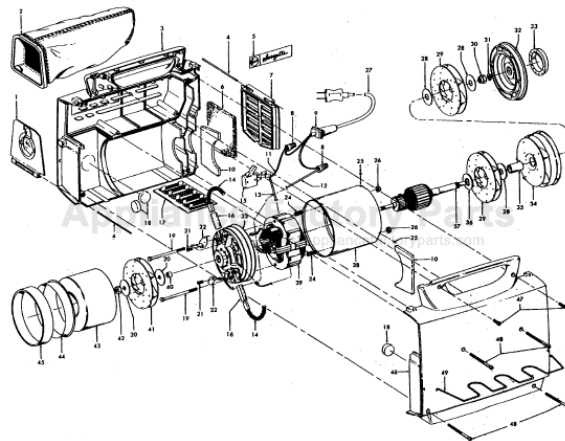

[Find Your HOOVER Vacuum Cleaner Parts - Select From 1456 Models](#)

----- Manual continues below part list -----