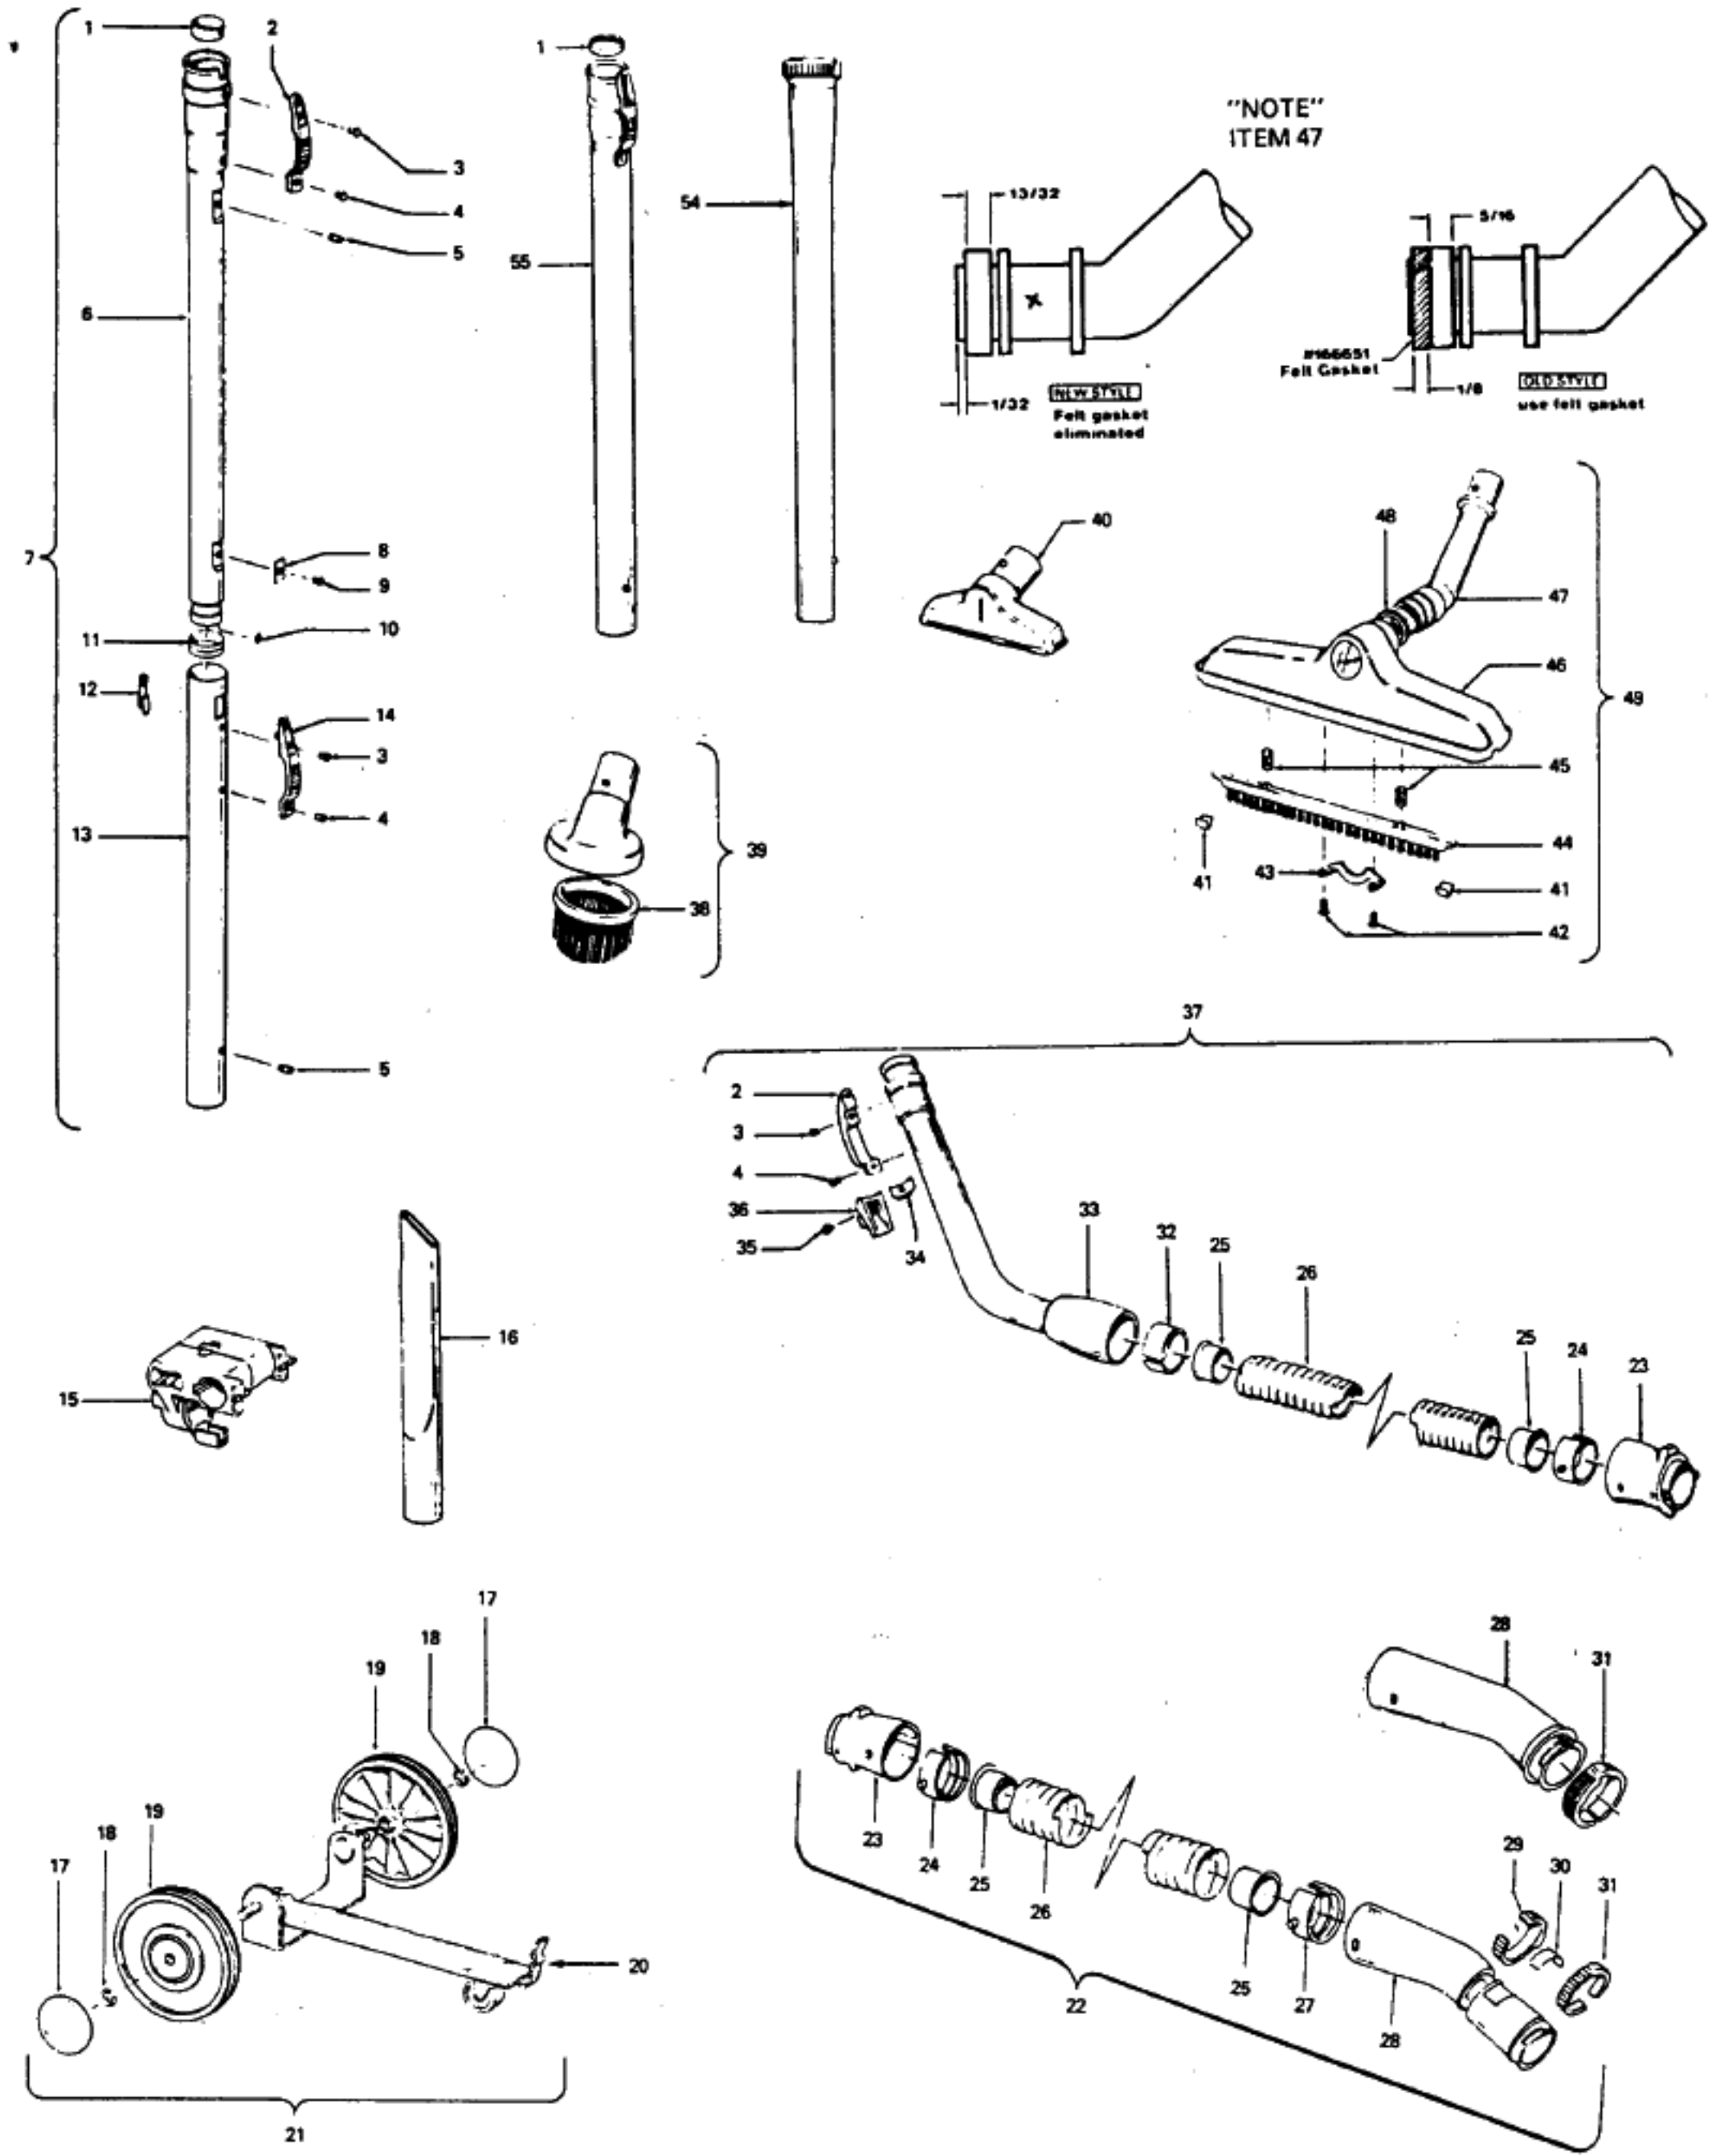

Cleaning Tools & Hose

Models 404, 409, S1015, S1015-030, S1015-031, S1015-032,
S1015-033, S1015-075, S1029, S1029-075, S1049, S1049-022,
S1055, S1075, S1077, S1077-033, S1079

Cleaning Tools

Models 404, 409, S1015, S1015-030, S1015-031, S1015-032 S1015-033, S1015-075, S1029, S1029-075, S1049, S1049-022, S1055, S1075, S1077, S1077-033, S1079

Ref. No.	Part No.	Description	Ref. No.	Part No.	Description
1	12845JM	Gasket - 404, 409, S1015	28	43466044	Hose Grip Assm. AAP - S/C
2	12846AG	Tube Latch - 404, 409, S1015	29	38711006	Suction Control Ring - S1015-030, 031, 032, 033, 075, S1029, S1029075, S1049, S1049-022, S1055, S1079
3	12772	+* Rivet (3) - 404, 409, S1015	30	51869006	Hose Connector Label - S1015-030, 031,032,033,075, S1029, S1029075 S1049, S1049-022, S1055, S1079
4	12783	+* Rivet (3) - 404, 409, S1015	31	36153009	Latch Ring - S1015-030, 031, 032, 033, 075; S1029, S1029-075, S1049, S1049-022, S1055, S1075, S1077, S1079
	12763AW	* Rivet (2) - 404, 409, S1015	32	12704BZ	Hose Grip Collar - 404, 409, Si 01 5
6	12598	+ Ext. Tube Assm. - Inner - 404, 409, S1015	33	43466044	Hose Grip Assm. AAP - S/C
7	43458001	Ext. Tube Assm. Comp. - 404, 409, S1015	34	13257BZ	Suction Regulator Support - 404, 409, S1015
8	12824	+* Reinforcement Plate - 404, 409, S1015	35	13275	+* Machine Screw - 404, 409, S1015
9	12600	* Rivet - 404, 409, S1015	36	13142AG	Suction Regulator - 404, 409, S1015
10	21312704	* Washer - 404, 409, S1015	37	N/A	Use item 22
11	12844JM	+ Gasket - Inner - 404, 409, S1015	38	13263BZ	+ Brush (Use w/l 61851 JM)
12	12589	Ext. Tube Guide - 404, 409, S1015	39	43414064	Dusting Brush (One Piece)
13	12597	Ext. Tube Assm. - Outer 404, 409, S1015	40	43414057	Furniture Nozzle Assm.
14	36152018	Tube Latch - Outer - 404, 409, S1015		38614024	Furniture Nozzle - S1077, S1077-033
15	36433042	+ Tool Storage Rack - S1015-032, S1029, S1029-075, S1077, S1077-033, S1079	41	166646	Brush Retainer Clip
16	38617017	Crevice Tool	42	166648AW	+* Screw - Self Tapping (2)
17	169242	Wheel Cover - S1029, S1029-075, S1077	43	166650AY	+ Nozzle Tube Clamp
18	160017	* Retaining Ring - S1029, S1029-075, S1077	44	166656	Brush Back Assm.
19	43247006	Wheel (Incl. Tire) - S1029, S1029-075 S1077	45	166649FW	Spring (2)
20	43248005	+ Dolly Bracket (Incl. Caster Wheel) S1029, S1029-075	46	166763DM	+ Nozzle & Lock Assm. - 404, 409
21	43248010	+ Dolly Comp. - S1029, S1029-075		43414089	Nozzle & Lock Assm.
	43248011	+ Dolly Comp. -S1077	47	166652JM	Nozzle Tube Comp. (See Note)
22	43434223	Hose Assem. Comp.	48	166651	Gasket (Felt)
23	12593JM	Hose Connector	49	0M114169	Rug & Floor Nozzle Assm.
	38656007	Hose Connector - S1075, S1077	54	3863801P	Extension Tube -Poly - AG
24	12615BZ	Hose Connector Collar	55	43453027	Extension Tube
	38671011	Hose Connector Collar - S1075, S1077	ITEMS NOT ILLUSTRATED		
25	32156010	Hose Sleeve (2)	58544004	+ Cleaning Tool Bag	
26	43434213	Hose Complete	170110	+ Shag Rake	
	38671001	Hose Less Ends - Blow Molded - S1075, S1077	161852JM	+ Furniture Brush	
27	36116006	Hose Connector Collar - S1015-030, 031, 032, 033, 075, S1029, S1029-075, S1049, S1049-022, S1055, S1079	633217A	+ Rug & Floor Nozzle Assm. - 404	
	36171025	Hose Connector - Collar - S 1 075, S1077	43414016	furniture Brush - AG