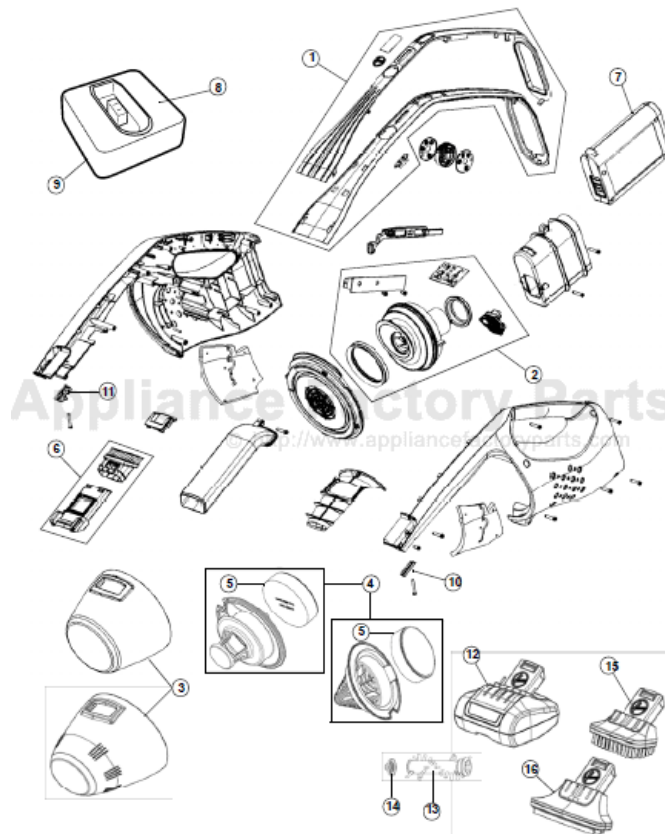

# HOOVER BH50015 Owner's Manual

[Shop genuine replacement parts for HOOVER BH50015](#)

[Find Your HOOVER Vacuum Cleaner Parts - Select From 1455 Models](#)

----- Manual continues below -----

PLATINUM  
*Collection*

**LiNX™**  
**CORDLESS**  
**HAND VAC**

ASSEMBLY SCHEMATIC

MODEL NO.

BH50015  
BH50030

PLATINUM  
*Collection*

**LiNX™**  
**CORDLESS**  
**HAND VAC**

## PART LISTING

MODEL No.

BH50015  
BH50030

ITEM	PART NUMBER	MODELS To FIT	PART DESCRIPTION
1	002044001	BH50015, BH50030	HANDLE OVERLAY ASSEMBLY
2	002045001	BH50015, BH50030	MOTOR AND WIRING ASSEMBLY
3	001168016	BH50015	DIRT CUP
	347772003	BH50030	DIRT CUP
4	002043001	BH50015	PRE-FILTER ASSEMBLY INCLUDING FRAME
	304276001	BH50030	PRE-FILTER ASSEMBLY INCLUDING FRAME
5	001331007	BH50015, BH50030	FOAM FILTER - 2 LAYER
6	001176010	BH50015, BH50030	CREVICE TOOL
7	302723001	BH50015, BH50030	LITHIUM BATTERY PACK
8	302736001	BH50015, BH50030	CHARGER ASSEMBLY
9	562220001	BH50015, BH50030	RUBBER FOOT - CHARGER
10	347971001	BH50015, BH50030	BOTTOM HOUSING CREVICE TOOL - LEFT
11	347972001	BH50015, BH50030	BOTTOM HOUSING CREVICE TOOL - RIGHT
12	410051001	BH50030	POWER BRUSH HEAD ASSEMBLY
13	001531003	BH50030	BRUSH ROLL ASSEMBLY
14	001311002	BH50030	END CAP WITH BEARING ASSEMBLY
15	410049001	BH50030	DUSTING BRUSH ASSEMBLY
16	410048001	BH50030	UPHOLSTERY / PET TOOL ASSEMBLY