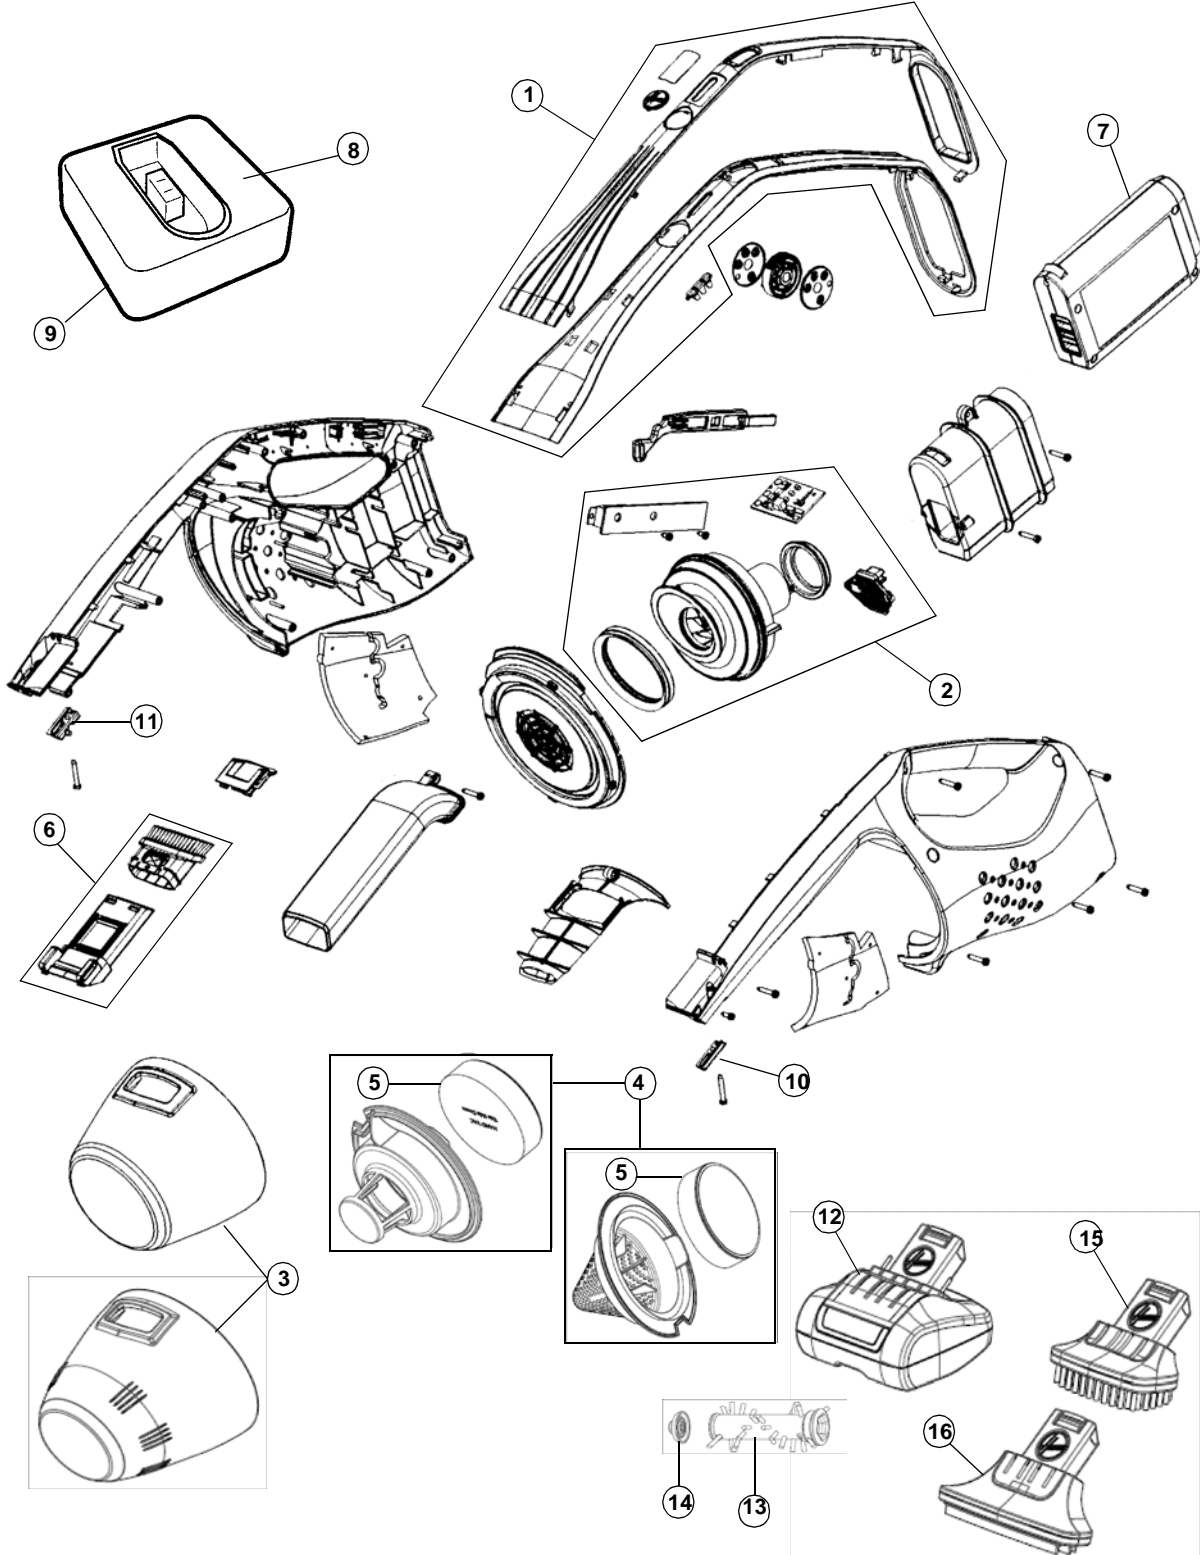

# HOOVER BH50015 Owner's Manual

[Shop genuine replacement parts for HOOVER BH50015](#)

[Find Your HOOVER Vacuum Cleaner Parts - Select From 1455 Models](#)

----- Manual continues below -----

PLATINUM  
*Collection*

**LiNX™**  
**CORDLESS**  
**HAND VAC**

ASSEMBLY SCHEMATIC

MODEL NO.

BH50015  
BH50030

PLATINUM  
*Collection*

**LiNX™**  
**CORDLESS**  
**HAND VAC**

## PART LISTING

MODEL No.

BH50015  
BH50030

ITEM	PART NUMBER	MODELS To FIT	PART DESCRIPTION
1	002044001	BH50015, BH50030	HANDLE OVERLAY ASSEMBLY
2	002045001	BH50015, BH50030	MOTOR AND WIRING ASSEMBLY
3	001168016	BH50015	DIRT CUP
	347772003	BH50030	DIRT CUP
4	002043001	BH50015	PRE-FILTER ASSEMBLY INCLUDING FRAME
	304276001	BH50030	PRE-FILTER ASSEMBLY INCLUDING FRAME
5	001331007	BH50015, BH50030	FOAM FILTER - 2 LAYER
6	001176010	BH50015, BH50030	CREVICE TOOL
7	302723001	BH50015, BH50030	LITHIUM BATTERY PACK
8	302736001	BH50015, BH50030	CHARGER ASSEMBLY
9	562220001	BH50015, BH50030	RUBBER FOOT - CHARGER
10	347971001	BH50015, BH50030	BOTTOM HOUSING CREVICE TOOL - LEFT
11	347972001	BH50015, BH50030	BOTTOM HOUSING CREVICE TOOL - RIGHT
12	410051001	BH50030	POWER BRUSH HEAD ASSEMBLY
13	001531003	BH50030	BRUSH ROLL ASSEMBLY
14	001311002	BH50030	END CAP WITH BEARING ASSEMBLY
15	410049001	BH50030	DUSTING BRUSH ASSEMBLY
16	410048001	BH50030	UPHOLSTERY / PET TOOL ASSEMBLY