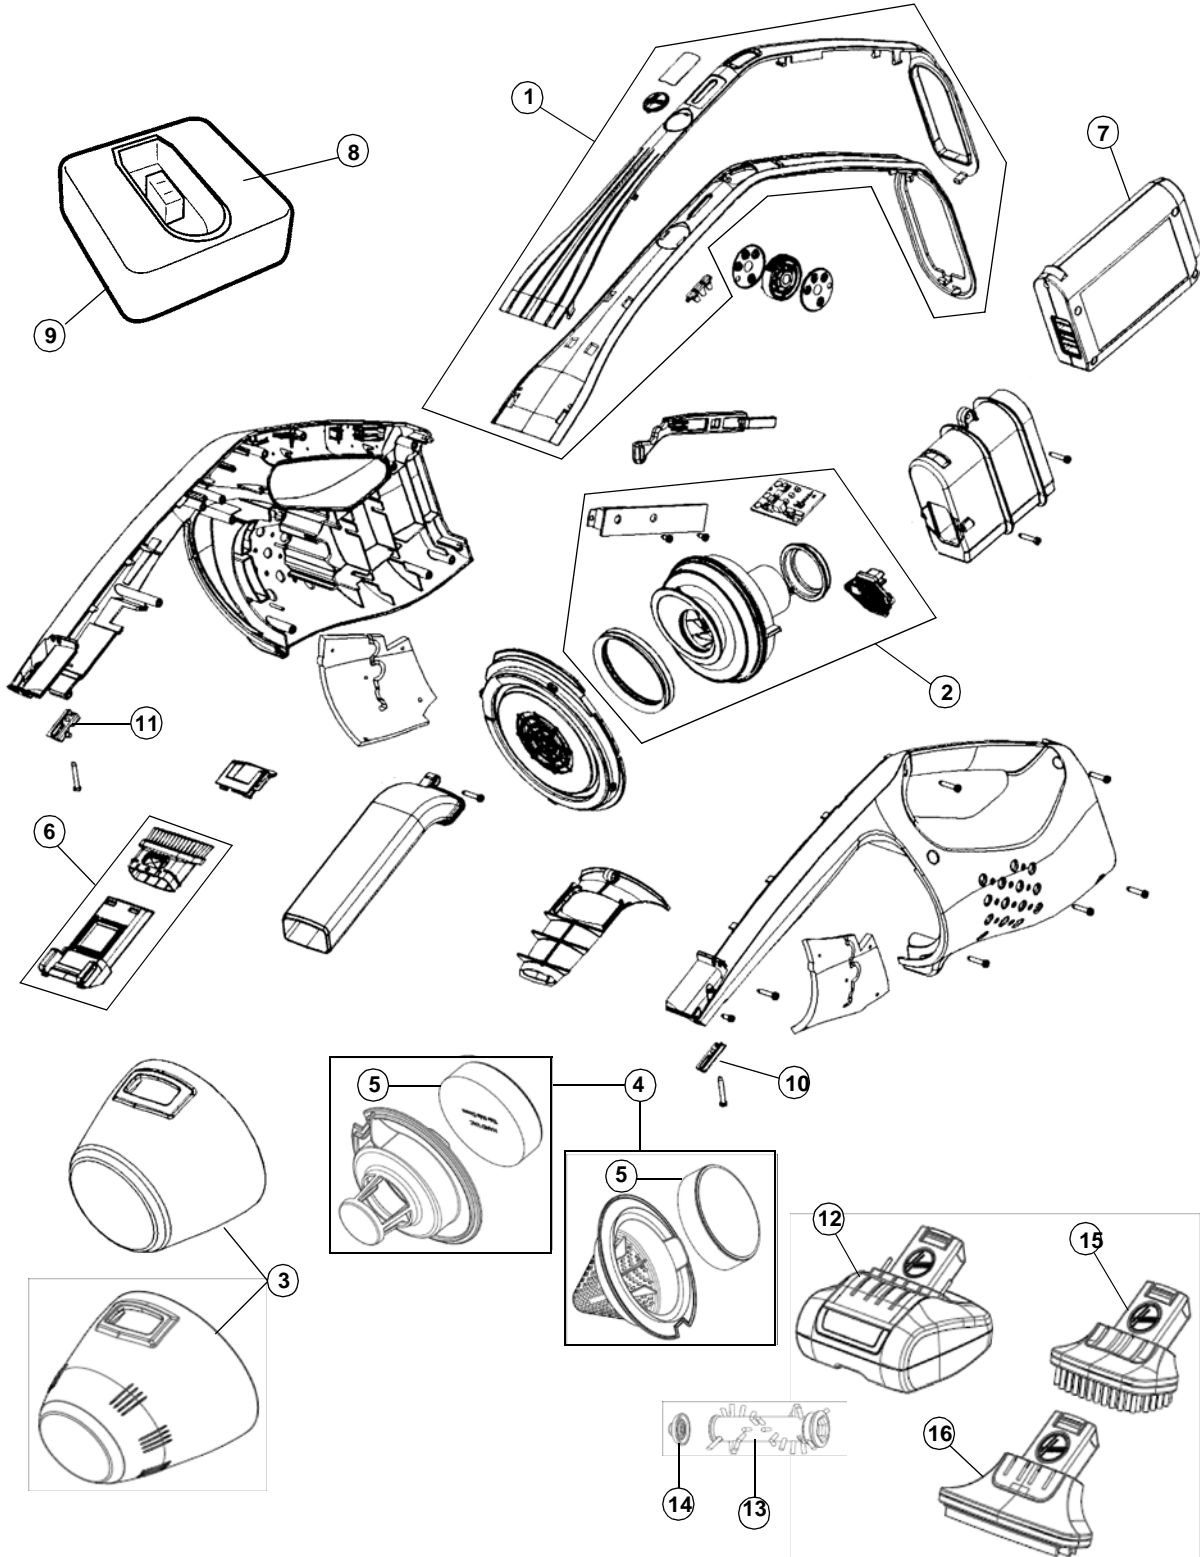

This Owner's Manual is provided and hosted by Appliance Factory Parts.

HOOVER BH50030 Owner's Manual

[Shop genuine replacement parts for HOOVER BH50030](#)

[Find Your HOOVER Vacuum Cleaner Parts - Select From 1455 Models](#)

----- Manual continues below -----

PLATINUM
Collection

LiNX™
CORDLESS
HAND VAC

ASSEMBLY SCHEMATIC

MODEL NO.

BH50015
BH50030

PLATINUM
Collection

LiNX™
CORDLESS
HAND VAC

PART LISTING

MODEL No.

BH50015
BH50030

ITEM	PART NUMBER	MODELS TO FIT	PART DESCRIPTION
1	002044001	BH50015, BH50030	HANDLE OVERLAY ASSEMBLY
2	002045001	BH50015, BH50030	MOTOR AND WIRING ASSEMBLY
3	001168016	BH50015	DIRT CUP
	347772003	BH50030	DIRT CUP
4	002043001	BH50015	PRE-FILTER ASSEMBLY INCLUDING FRAME
	304276001	BH50030	PRE-FILTER ASSEMBLY INCLUDING FRAME
5	001331007	BH50015, BH50030	FOAM FILTER - 2 LAYER
6	001176010	BH50015, BH50030	CREVICE TOOL
7	302723001	BH50015, BH50030	LITHIUM BATTERY PACK
8	302736001	BH50015, BH50030	CHARGER ASSEMBLY
9	562220001	BH50015, BH50030	RUBBER FOOT - CHARGER
10	347971001	BH50015, BH50030	BOTTOM HOUSING CREVICE TOOL - LEFT
11	347972001	BH50015, BH50030	BOTTOM HOUSING CREVICE TOOL - RIGHT
12	410051001	BH50030	POWER BRUSH HEAD ASSEMBLY
13	001531003	BH50030	BRUSH ROLL ASSEMBLY
14	001311002	BH50030	END CAP WITH BEARING ASSEMBLY
15	410049001	BH50030	DUSTING BRUSH ASSEMBLY
16	410048001	BH50030	UPHOLSTERY / PET TOOL ASSEMBLY