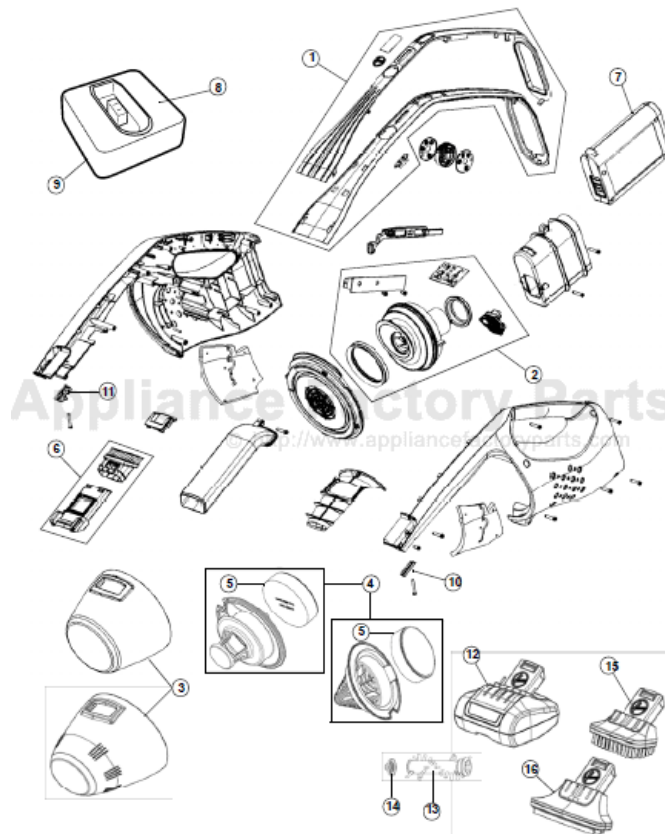

This Owner's Manual is provided and hosted by Appliance Factory Parts.

HOOVER BH50030 Owner's Manual

[Shop genuine replacement parts for HOOVER BH50030](#)

[Find Your HOOVER Vacuum Cleaner Parts - Select From 1455 Models](#)

----- Manual continues below -----

PLATINUM
Collection

LiNX™
CORDLESS
HAND VAC

ASSEMBLY SCHEMATIC

MODEL NO.

BH50015
BH50030

PLATINUM
Collection

LiNX™
CORDLESS
HAND VAC

PART LISTING

MODEL No.

BH50015
BH50030

ITEM	PART NUMBER	MODELS TO FIT	PART DESCRIPTION
1	002044001	BH50015, BH50030	HANDLE OVERLAY ASSEMBLY
2	002045001	BH50015, BH50030	MOTOR AND WIRING ASSEMBLY
3	001168016	BH50015	DIRT CUP
	347772003	BH50030	DIRT CUP
4	002043001	BH50015	PRE-FILTER ASSEMBLY INCLUDING FRAME
	304276001	BH50030	PRE-FILTER ASSEMBLY INCLUDING FRAME
5	001331007	BH50015, BH50030	FOAM FILTER - 2 LAYER
6	001176010	BH50015, BH50030	CREVICE TOOL
7	302723001	BH50015, BH50030	LITHIUM BATTERY PACK
8	302736001	BH50015, BH50030	CHARGER ASSEMBLY
9	562220001	BH50015, BH50030	RUBBER FOOT - CHARGER
10	347971001	BH50015, BH50030	BOTTOM HOUSING CREVICE TOOL - LEFT
11	347972001	BH50015, BH50030	BOTTOM HOUSING CREVICE TOOL - RIGHT
12	410051001	BH50030	POWER BRUSH HEAD ASSEMBLY
13	001531003	BH50030	BRUSH ROLL ASSEMBLY
14	001311002	BH50030	END CAP WITH BEARING ASSEMBLY
15	410049001	BH50030	DUSTING BRUSH ASSEMBLY
16	410048001	BH50030	UPHOLSTERY / PET TOOL ASSEMBLY