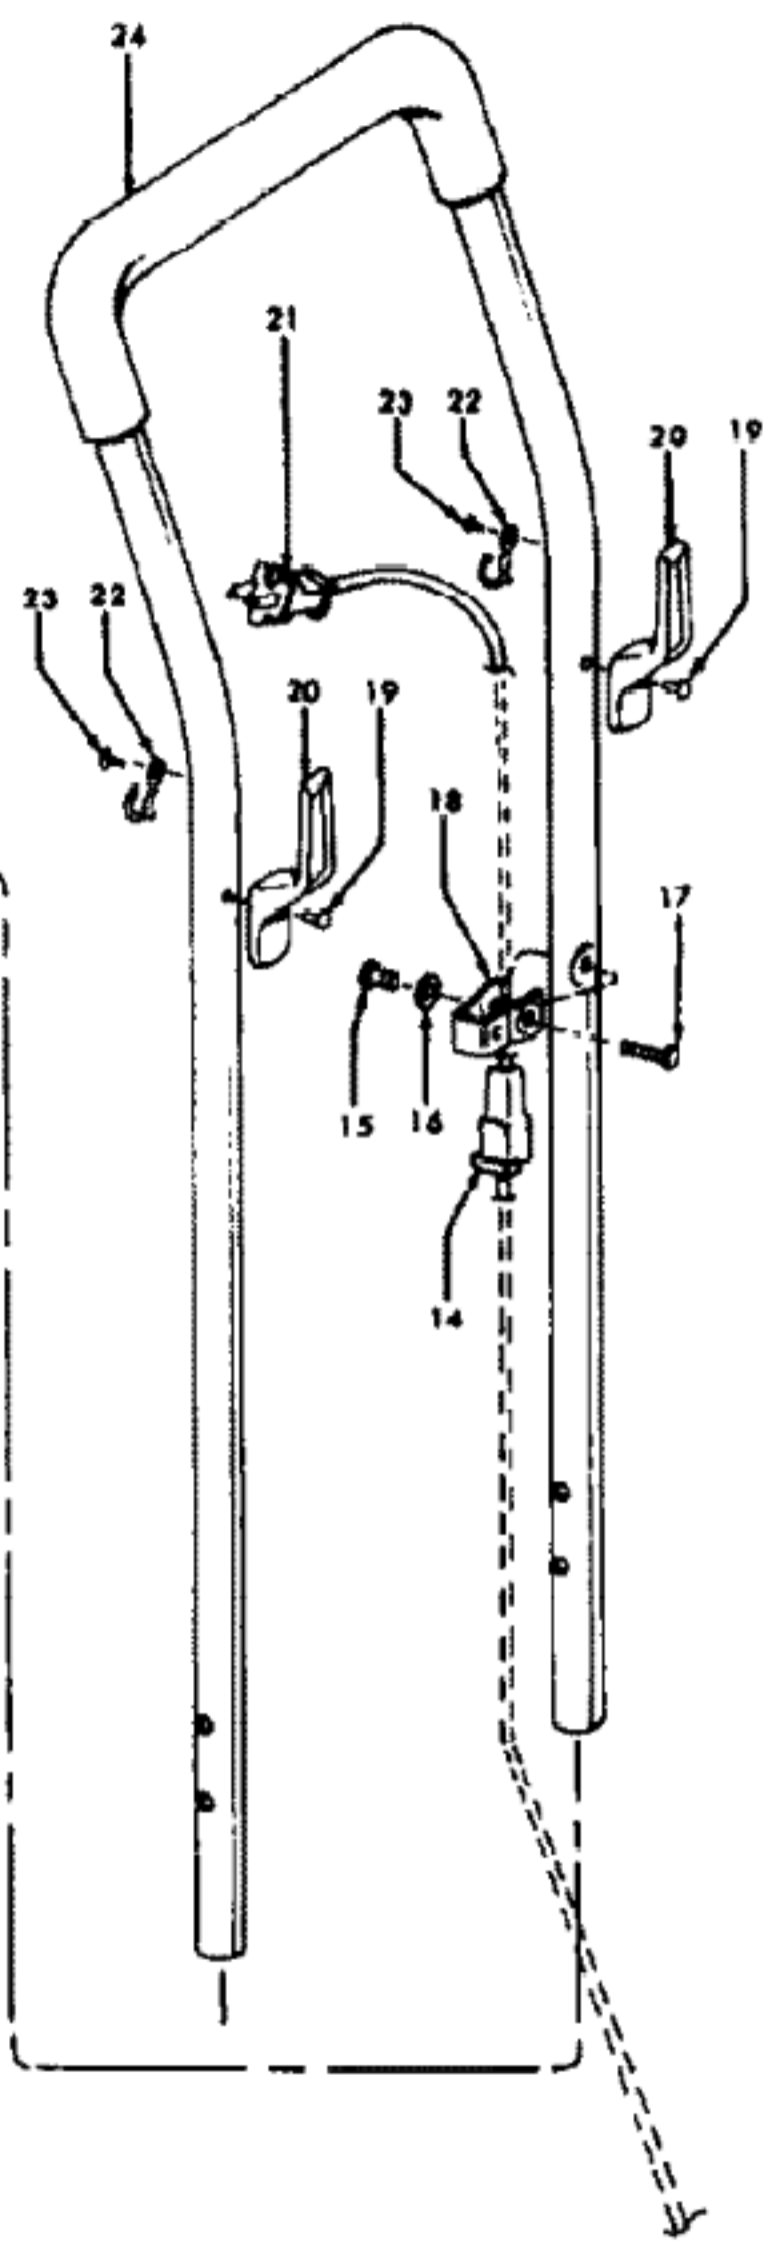

Item	Part Number	Part Description	Alt Part	Series	Qty
1	38336019	JACKET SUPP SPRING-U			2
2	41128016	BAG SPING/CLIP ASSEM			1
3	013759--	LOCK RING			1
	43667056	CLOTH BAG-AG			1
	43667040	CLOTH BAG-AAW/AG	43667056		1
4	34112015	SEAL	34122009		1
5	35173001	BAG EXPANDER-U7063			2
6	41427012	CUP SUPPORT			1
7	36155011	LATCH - AG - U7063			4
8	34123020	GASKET			2
9	38775001	DIRT CUP-U7063			2
10	38673001	BELLOWS - AG			2
11	015854EF	NUT			1
	017206--	SCREW 64			1
	049044--	CLAMP BAND			2
12	36112002	SCREW-7069/71			4
13	41424018	BAG FLANGE			2
14	36215025	CORD PROTECTOR-HP-U7			1
15	32277008	HANDLE CLAMP NUT			1
16	013704--	LOCK WASHER			1
17	21631302	HANDLE BOLT-U7047/45			1
18	34785017	CORD RETAINER			1
19	21288010	POP RIVET			2
20	39441016	CORD CLIP-AG-C1K01			1
21	46562016	ATTACH CORD-AAW-C111	91001025		1
	46383262	ATTACHMENT CORD - AA	46383193		1
22	161184--	BAG SUPPORT HOOK			2
23	21288401	BLIND RIVET S S			2
24	48646080	HANDLE COMPLETE - C1			1