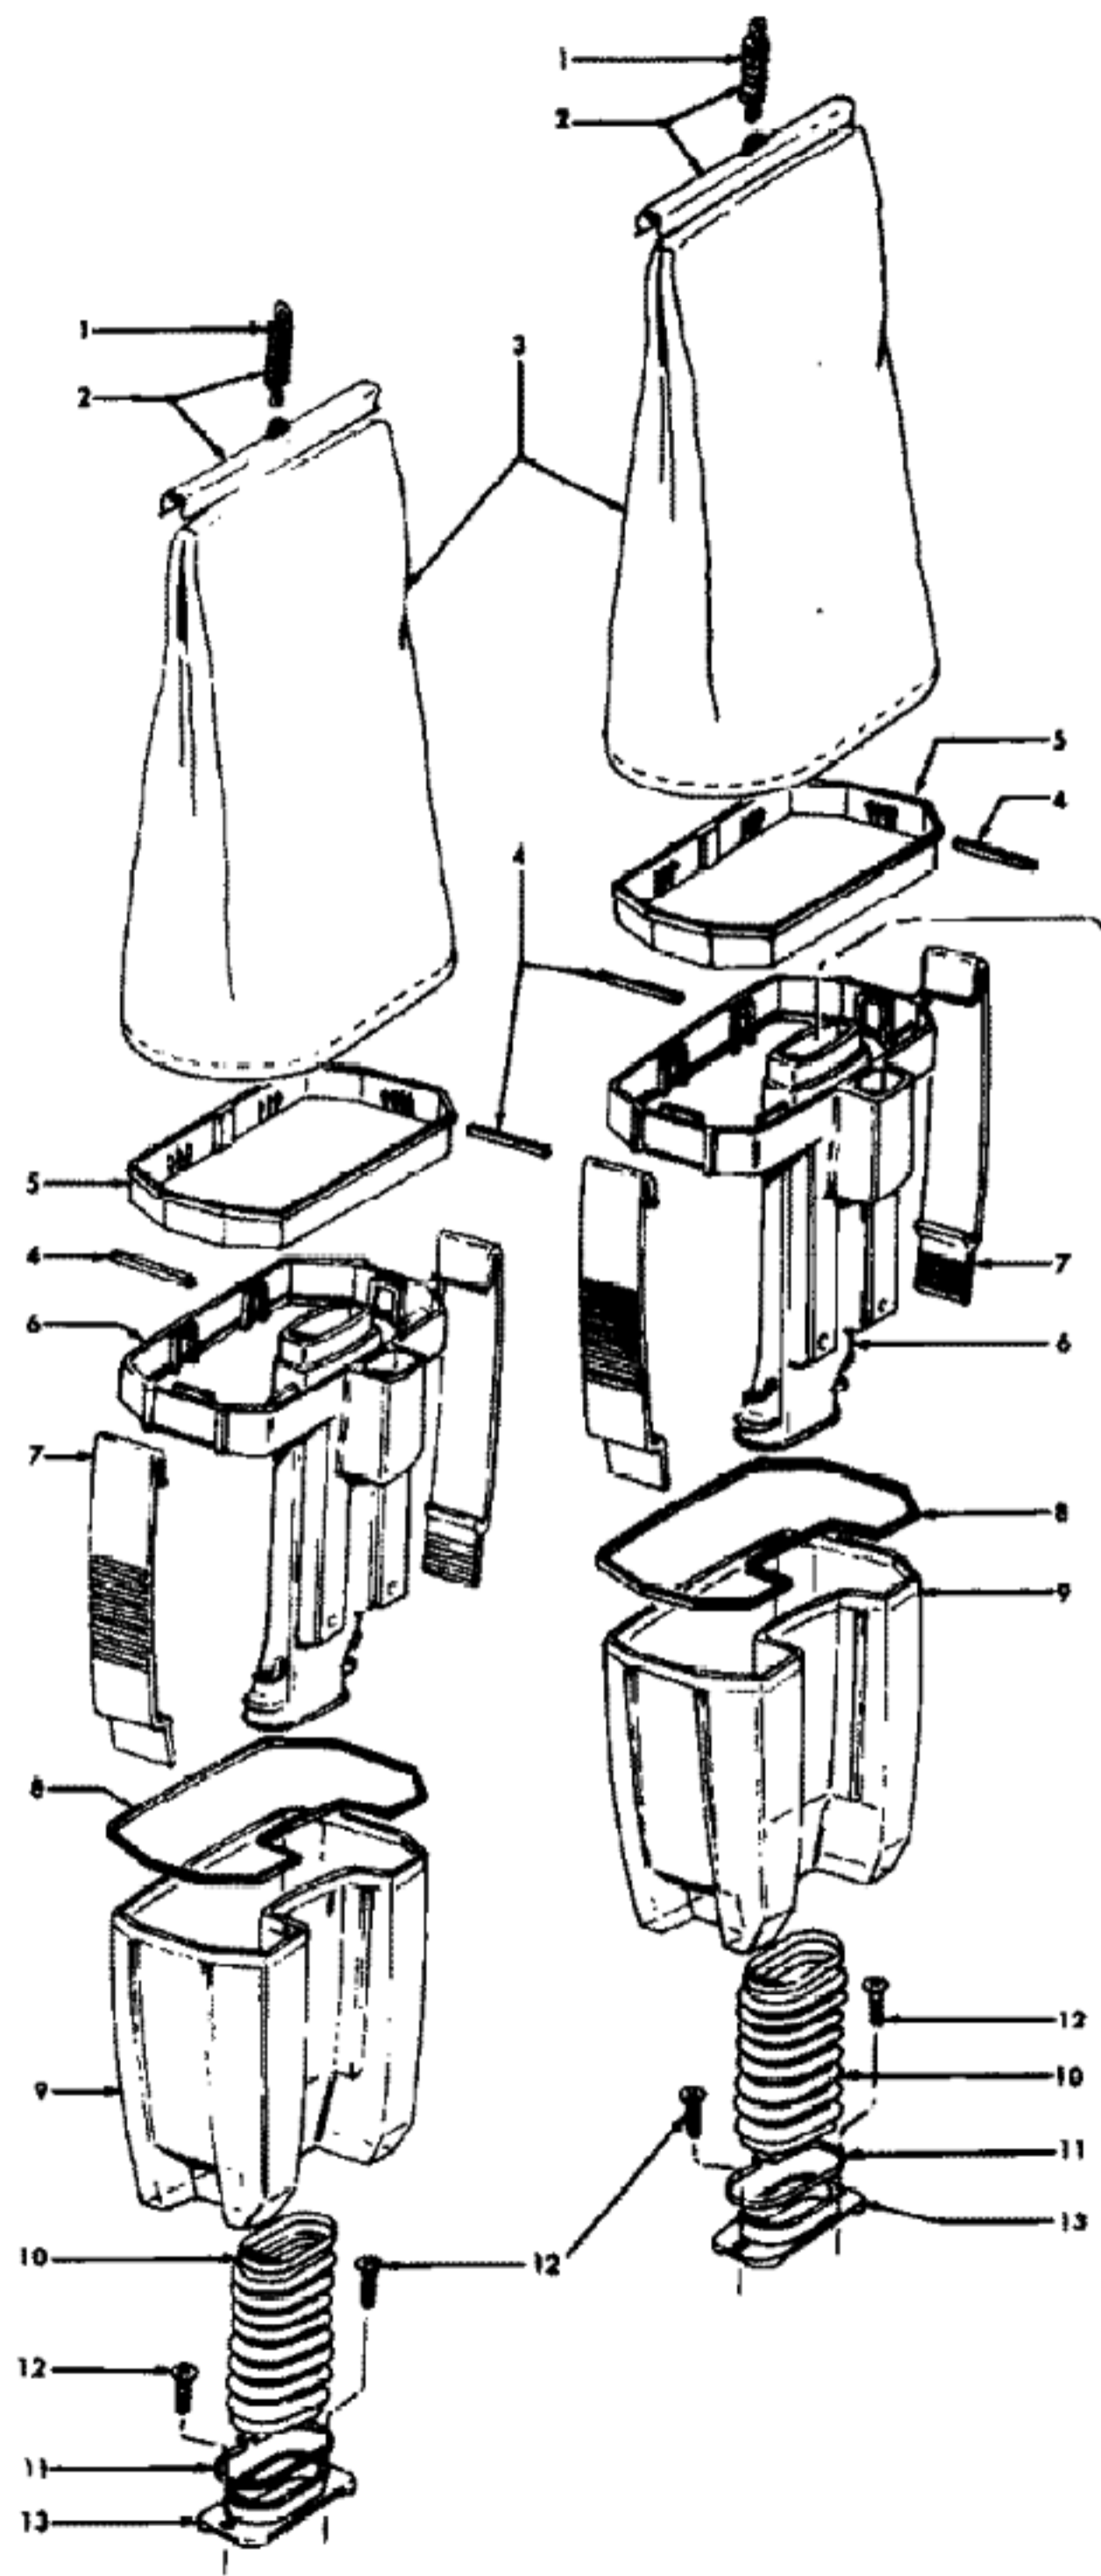

Item	Part Number	Part Description	Alt Part	Series	Qty
1	38336019	JACKET SUPP SPRING-U			2
2	41128016	BAG SPING/CLIP ASSEM			1
3	013759--	LOCK RING			1
	43667056	CLOTH BAG-AG			1
	43667040	CLOTH BAG-AAW/AG	43667056		1
4	34112015	SEAL	34122009		1
5	35173001	BAG EXPANDER-U7063			2
6	41427012	CUP SUPPORT			1
7	36155011	LATCH - AG - U7063			4
8	34123020	GASKET			2
9	38775001	DIRT CUP-U7063			2
10	38673001	BELLOWS - AG			2
11	015854EF	NUT			1
	017206--	SCREW 64			1
	049044--	CLAMP BAND			2
12	36112002	SCREW-7069/71			4
13	41424018	BAG FLANGE			2
14	36215025	CORD PROTECTOR-HP-U7			1
15	32277008	HANDLE CLAMP NUT			1
16	013704--	LOCK WASHER			1
17	21631302	HANDLE BOLT-U7047/45			1
18	34785017	CORD RETAINER			1
19	21288010	POP RIVET			2
20	39441016	CORD CLIP-AG-C1K01			1
21	46562016	ATTACH CORD-AAW-C111	91001025		1
	46383262	ATTACHMENT CORD - AA	46383193		1
22	161184--	BAG SUPPORT HOOK			2
23	21288401	BLIND RIVET S S			2
24	48646080	HANDLE COMPLETE - C1			1