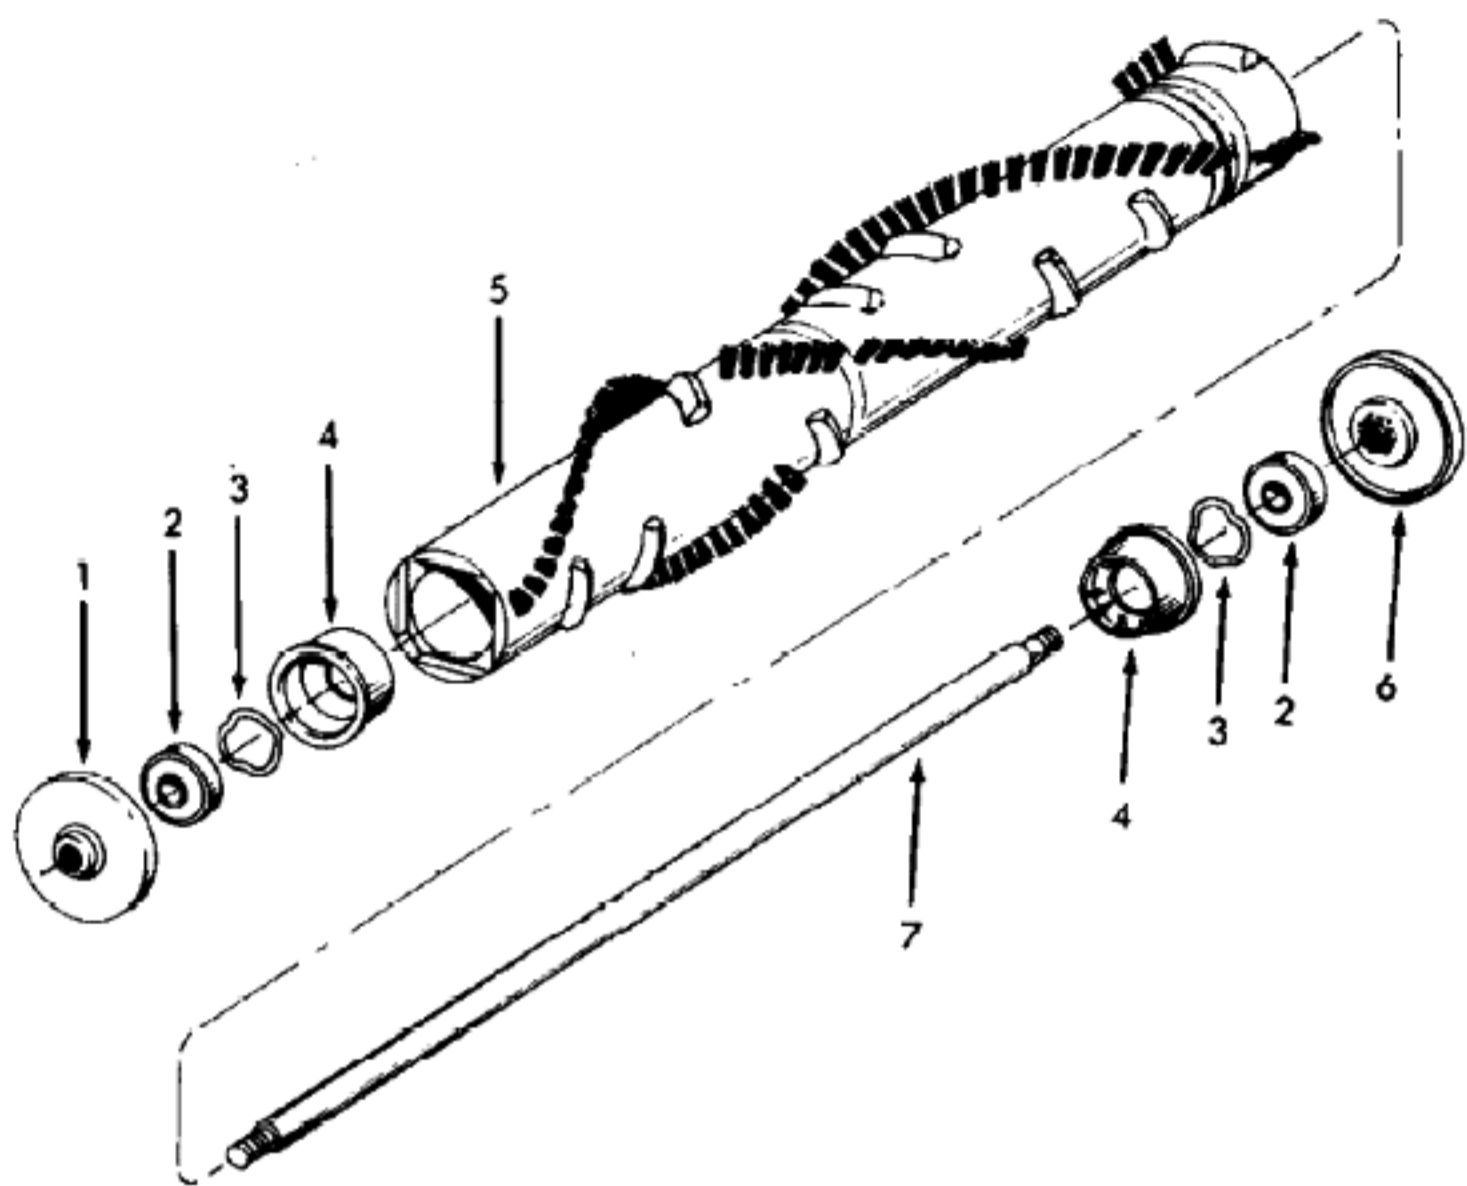

Item	Part Number	Part Description	Alt Part	Series	Qty
1	41435066	THREAD GUARD ASSM-U7			1
2	24152807	MOTOR BEARING - 8MM			1
3	21345113	WAVE SPRING WASHER-U			1
4	36422004	AGITATOR END-U7069/7			1
5	48416017	AGITATOR BODY & ENDS			1
	48416013	AGITATOR BODY & ENDS			1
6	41435061	THREAD GUARD ASSM-U7			1
7	32873007	AGITATOR SHAFT-U7069			1
	32873004	AGITATOR SHAFT-U7071			1
8	48416036	AGITATOR COMPLETE-U7			1
	48416035	AGITATOR COMPLETE-U7			1