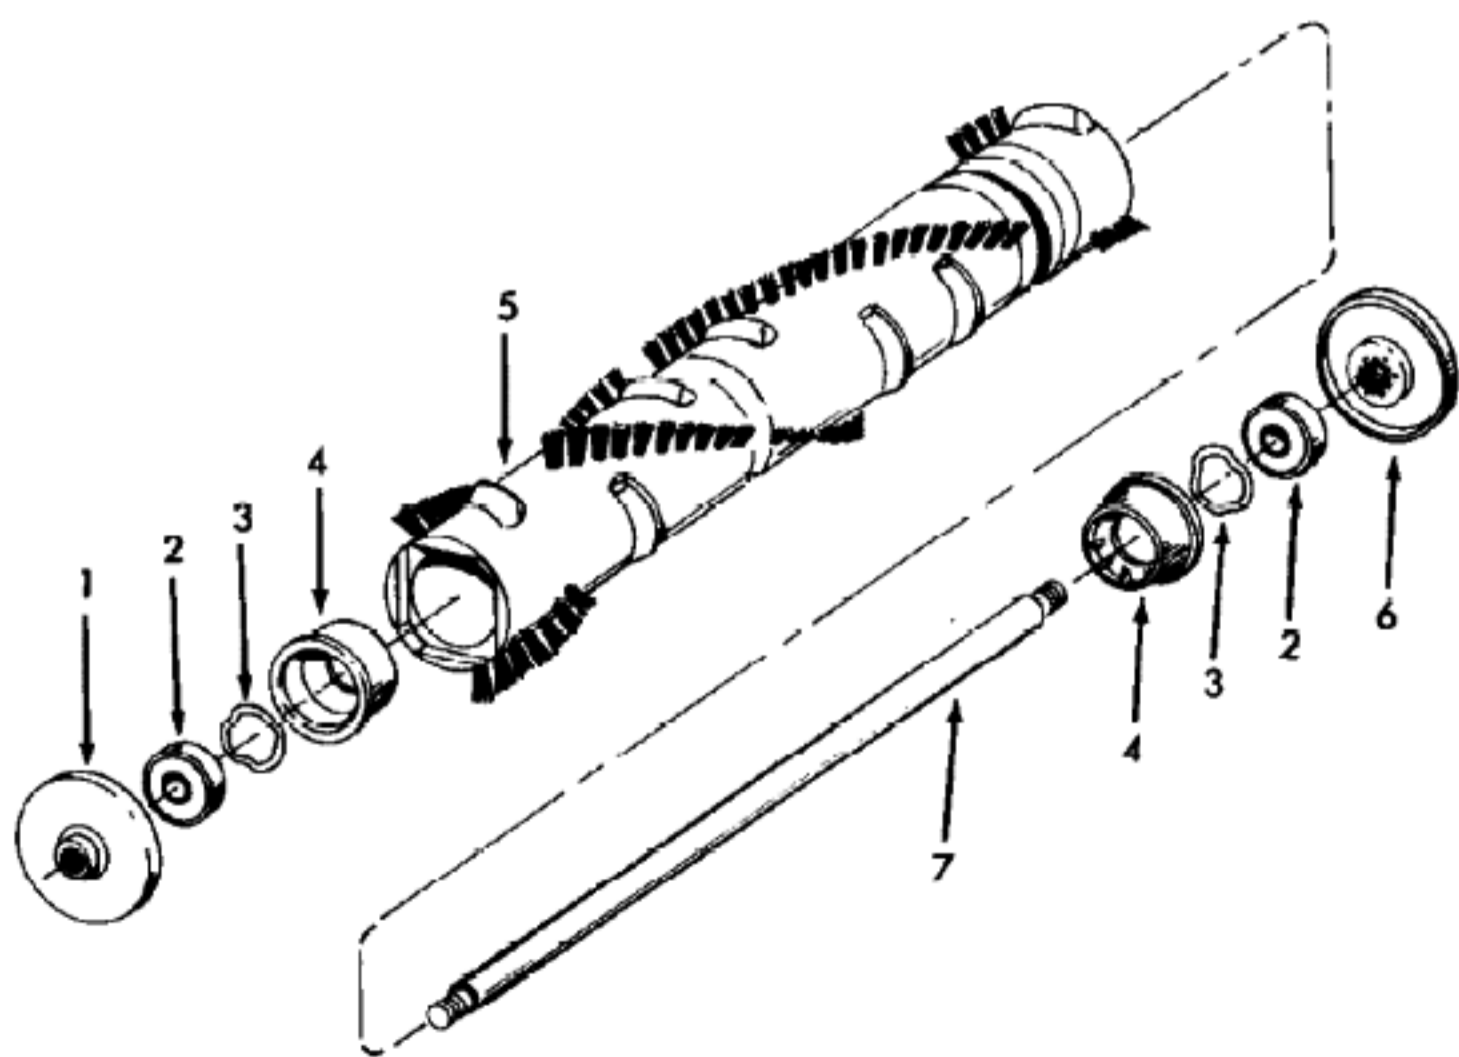

Item	Part Number	Part Description	Alt Part	Series	Qty
1	41435066	THREAD GUARD ASSM-U7			1
2	24152807	MOTOR BEARING - 8MM			1
3	21345113	WAVE SPRING WASHER-U			1
4	36422004	AGITATOR END-U7069/7			1
5	48416017	AGITATOR BODY & ENDS			1
	48416013	AGITATOR BODY & ENDS			1
6	41435061	THREAD GUARD ASSM-U7			1
7	32873007	AGITATOR SHAFT-U7069			1
	32873004	AGITATOR SHAFT-U7071			1
8	48416036	AGITATOR COMPLETE-U7			1
	48416035	AGITATOR COMPLETE-U7			1