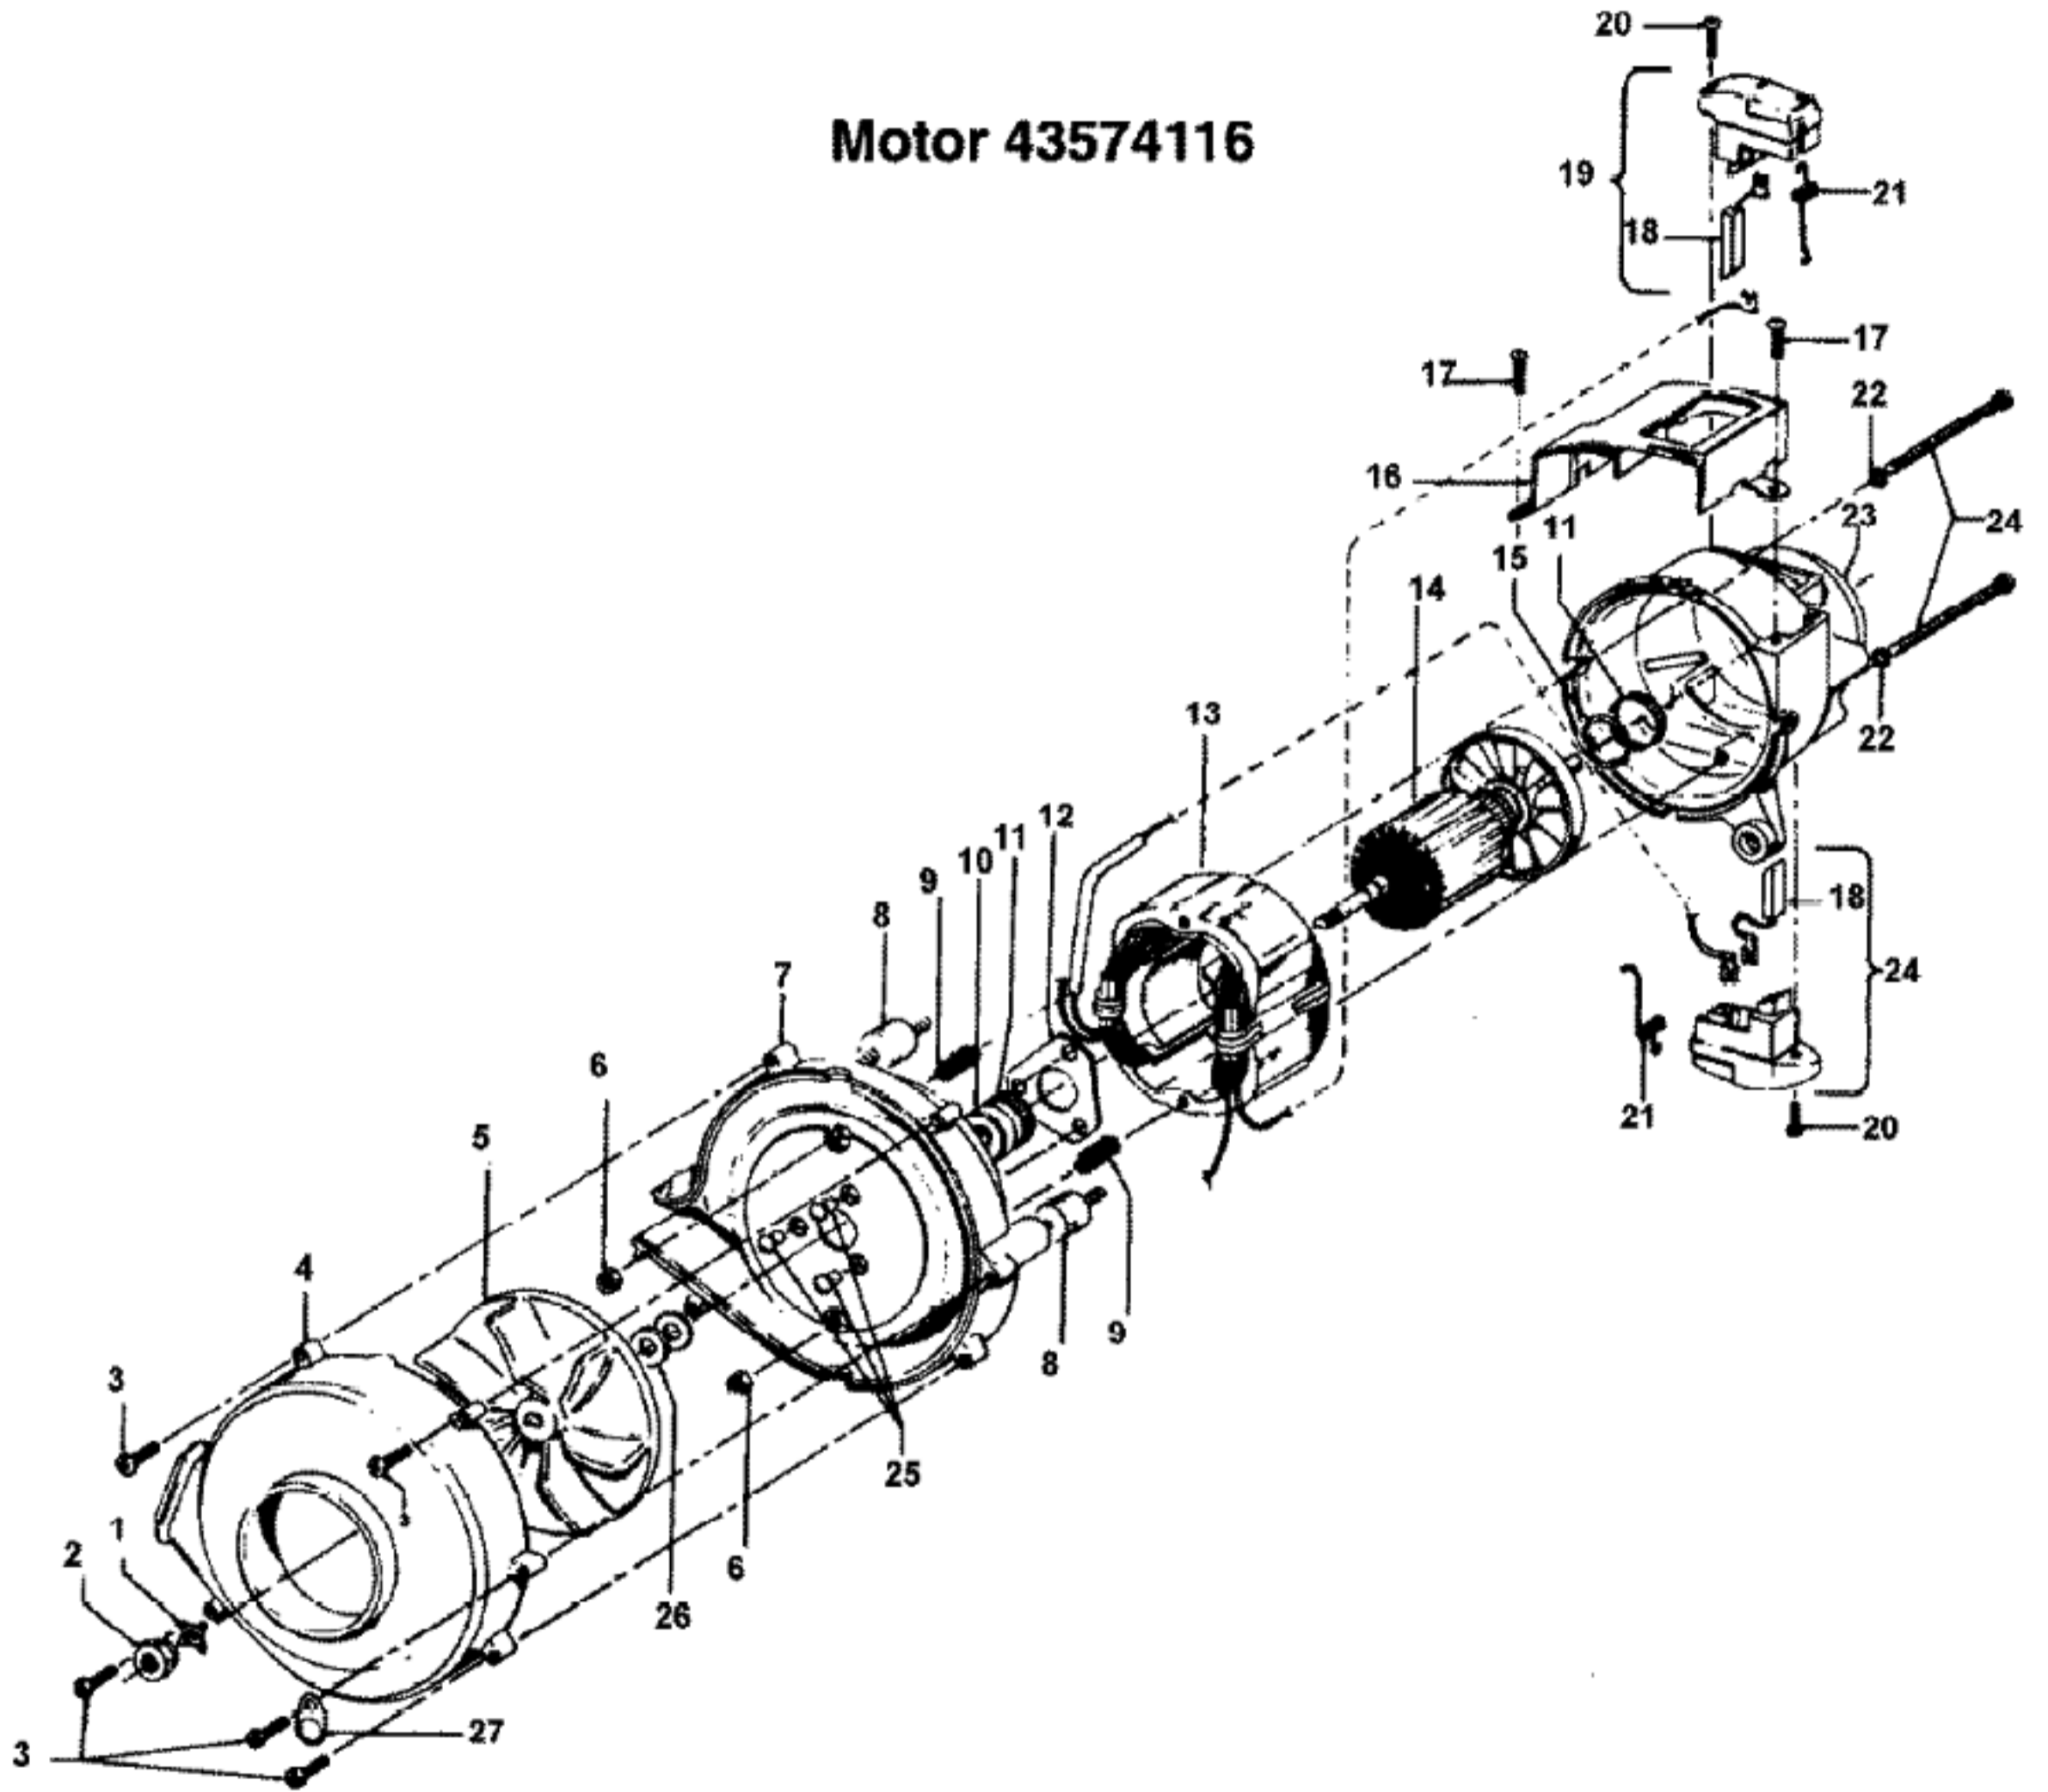

Motor 43574116

Item	Part Number	Part Description	Alt Part	Series	Qty
1	36128003	LOCK WASHER			1
2	33426001	NUT-S3005			1
3	21447072	SCREW			1
4	38736025	FAN CHAMBER COVER-U7			1
5	38755012	FAN -U7069			1
6	21641557	NUT-U7069/71			1
7	43588018	FAN CHAMBER ASSM-U70			1
8	32724015	SANDWICH MOUNT-U7069			1
9	012854--	SPRING			1
10	24152807	MOTOR BEARING - 8MM			1
11	24198001	STAR RING-U7069/71			1
12	012025--	MTR BRG RETAINER-U70			1
13	45311056	FIELD COIL - 6.5 - U	90001007		1
14	44765184	ARMATURE - C1119			1
15	21345115	WAVE SPRING WASHER			1
16	37257086	AIR INTAKE DUCT - U7			1
17	21447041	SCREW			1
18	47315010	BRUSH & TERM ASSM-U7			1
19	47318008	BRUSH CARRIER ASSM-U			1
20	21479302	SCREW-U7069/71			1
21	38353004	SPRING U3101/3 U4201			1
22	21338006	LOCK WASHER-U7069/71			1
23	37191090	MOTOR HOUSING-U7069/			1
24	21563061	SCREW-U7069/71			1
25	012503EF	RIVET-SEMI TUBULAR			1
26	166563--	WASHER			1
27	045517--	WIRE HOLDER			1