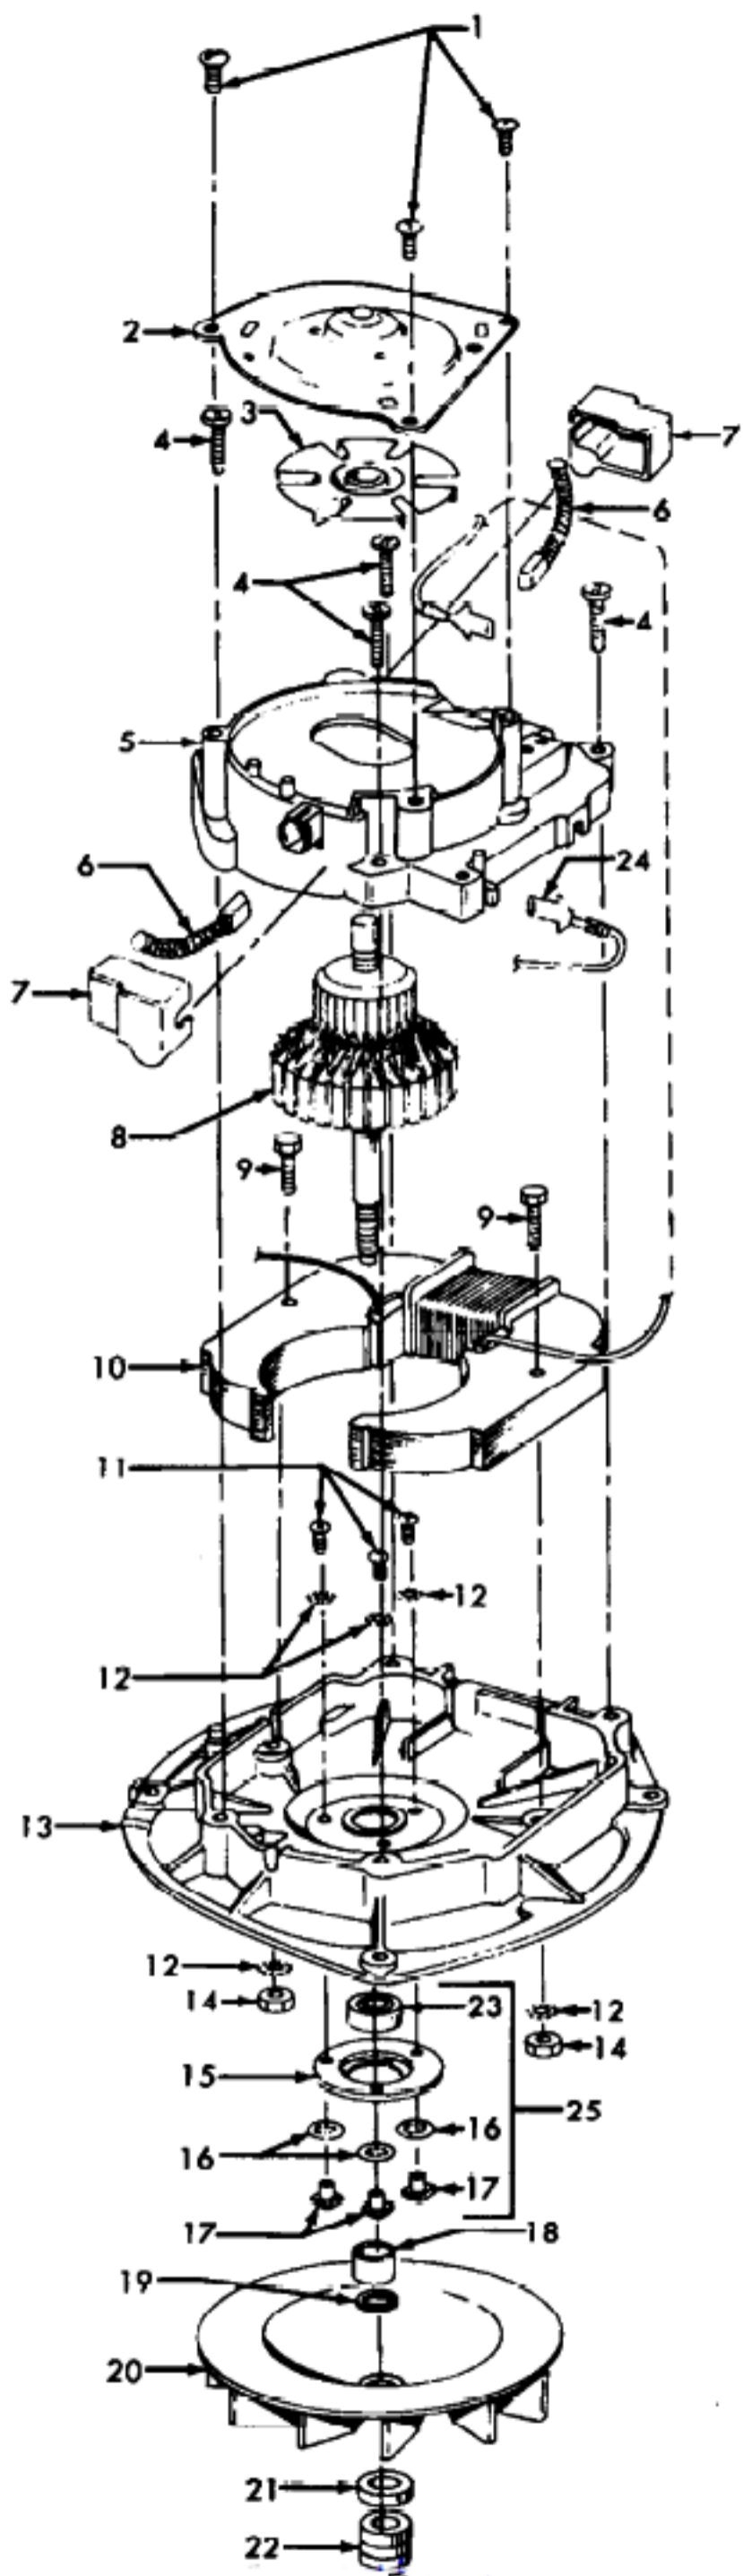

Item	Part Number	Part Description	Alt Part	Series	Qty
1	45533AY-	SCREW			1
2	42934002	UPPER MOTOR BEARING			1
3	38755005	VENT FAN-PLASTIC-U44			1
4	161535--	SCREW			1
5	42195003	UPPER MOTOR CASING-U			1
6	47318012	MOTOR BRUSH			1
7	36315003	BRUSH CAP - U4313			1
8	44768043	ARMATURE			1
9	045118--	FIELD BOLT			1
10	45412015	FIELD COIL			1
11	21772501	SCREW			1
12	014062--	LOCK WASHER			1
13	42193006	Motor Case LH			1
14	015673--	NUT HEX 5140			1
15	32184003	BEARING RETAINER-8MM			1
16	019772--	WASHER-LOCK-843			1
17	045251--	NUT			1
18	31731002	FAN SPACER-8MM			1
19	166563--	WASHER			1
20	38755011	FAN			1
21	31162004	WASHER-HEAT INSULATI			1
22	38532009	MOTOR PULLEY-HEAT IN	38532005		1
23	24152807	MOTOR BEARING - 8MM			1
24	014320--	TERMINAL 1060			1
25	43267006	BEARING ASSEM COMP-8			1