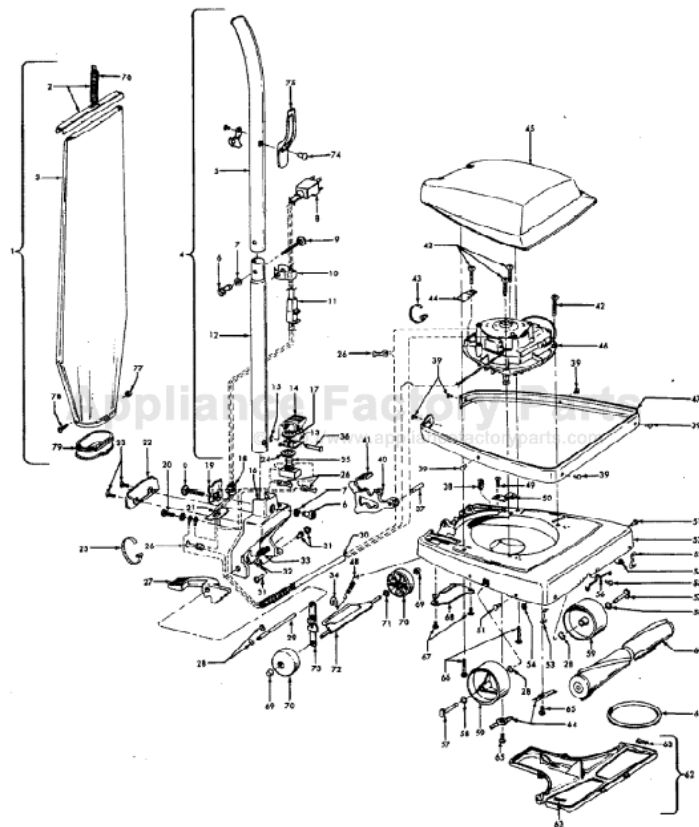

[Find Your HOOVER Vacuum Cleaner Parts - Select From 1456 Models](#)

----- Manual continues below part list -----