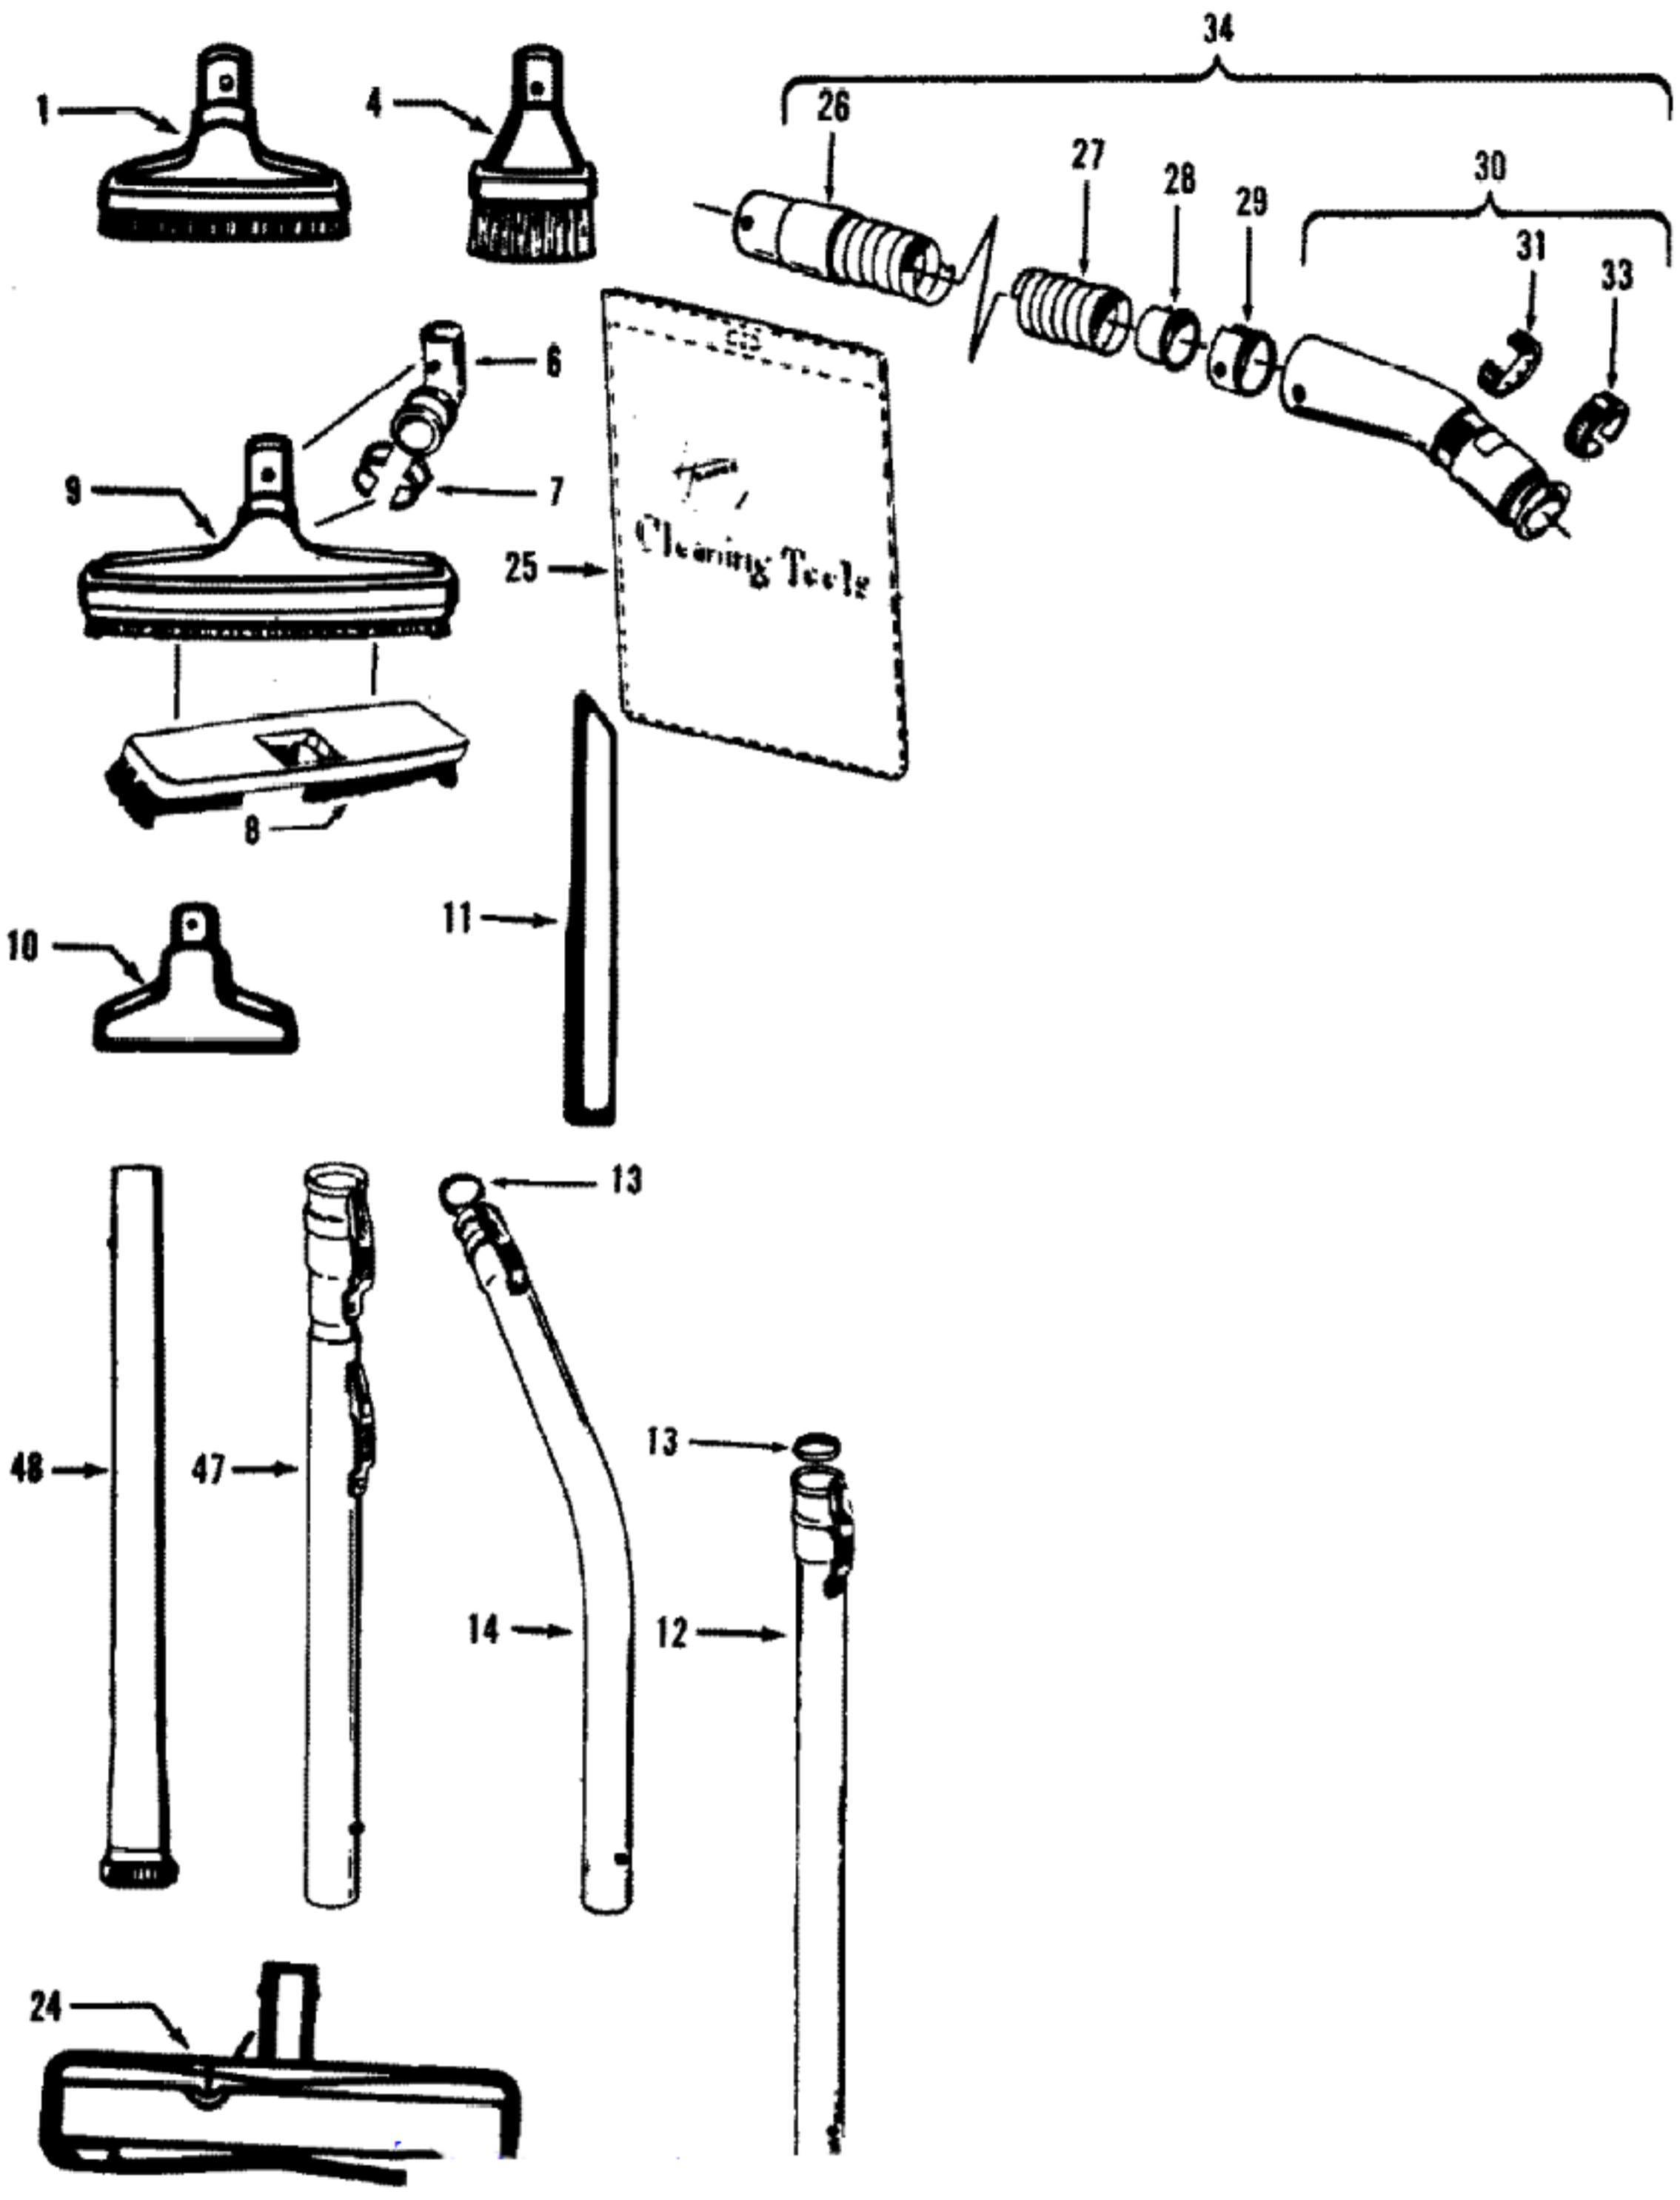

Item	Part Number	Part Description	Alt Part	Series	Qty
1	43414016	FURNITURE BRUSH-AG			1
4	43414064	DUSTING BRUSH-AG			1
6	38644020	SWIVEL CONNECTOR - A			1
7	33712007	SPLIT RING			1
8	48447001	BRUSH BACK -S3273-S3			1
9	43414073	FLOOR BRUSH-AG-S3273			1
10	43414057	FURNITURE NOZZLE-AG-			1
11	38617017	CREVICE TOOL-AG -S32			1
12	43453027	EXTENSION TUBE ASSEM			1
13	38784087	GASKET			1
14	43466037	CURVED TUBE ASSEM-U4	43466040		1
	43466040	HOSE TUBE ASSEM. - A			1
24	43482097	CONVERTER BODY ASSEM			1
25	58544004	TOOL BAG U3P03			1
26	32288003	HOSE CONNECTOR-BMH-J			1
	32288007	HOSE CONNECTOR-SHORT			1
27	38671001	HOSE LESS ENDS MOLDE			1
	43434203	HOSE ASSEM COMP - AA			1
28	32156010	HOSE SLEEVE - BZ			1
	012131-	HOSE SLEEVE	32156010		1
29	36116006	HOSE CONNECTOR COLLA			1
	36171025	HOSE CONNECTOR COLLA			1
30	43466068	HOSE GRIP W/SC-AG-S1			1
	43466055	HOSE CONNECTOR CURVE			1
31	38711014	SUCTION CONTROL RING			1
33	36153021	LATCH RING - MV - S3	36153009		1
34	43434203	HOSE ASSEM COMP - AA			1
	43434209	HOSE ASSM COMP-MLD-J			1
47	43458001	EXTENSION WAND - 211			1
48	3863801P	EXTENSION TUBE-AG-PO			1