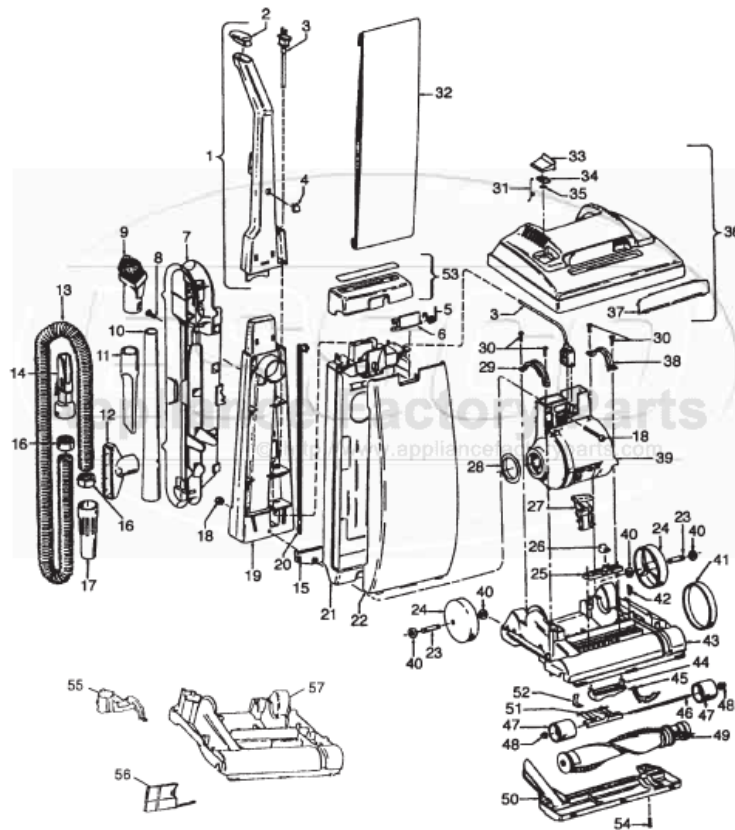

HOOVER C1401 Owner's Manual

[Shop genuine replacement parts for HOOVER C1401](#)

[Find Your HOOVER Vacuum Cleaner Parts - Select From 1456 Models](#)

----- Manual continues below part list -----