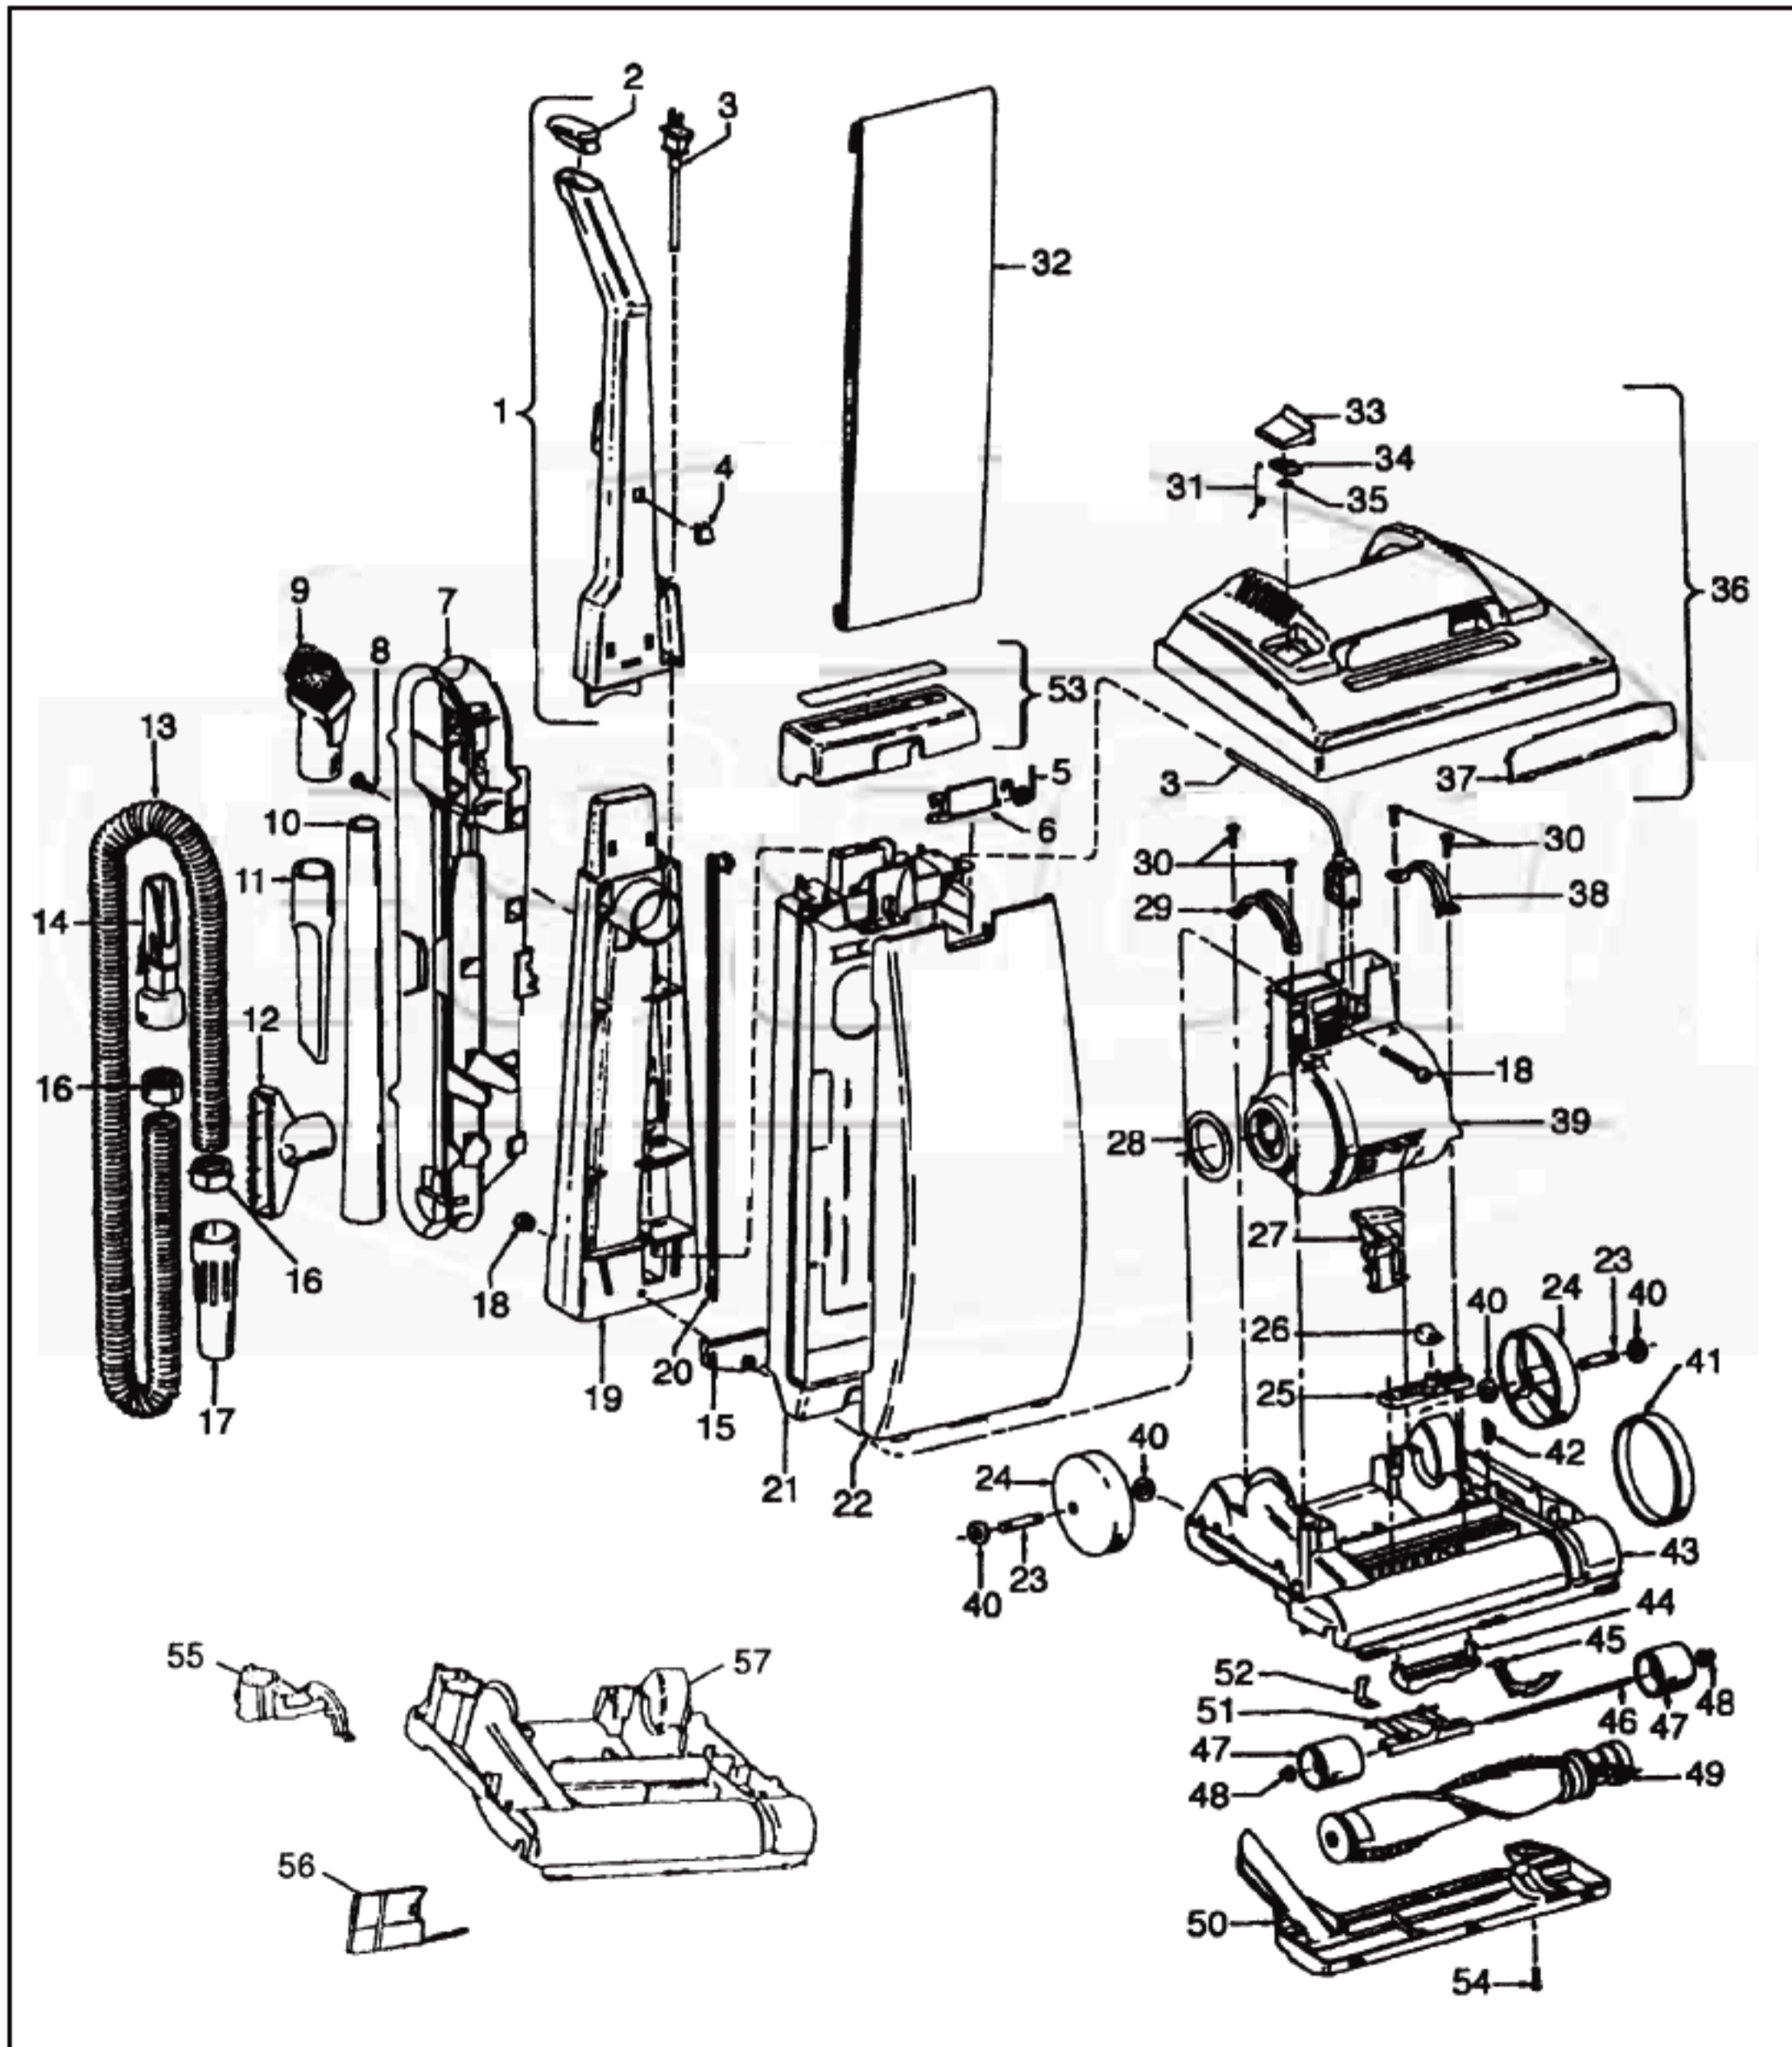

HOOVER Original

ELITE & LEGACY HARD BODY

Models C1401-910, C1409-910, C1413-910/930, U5035-910/930, U5043-910/930, U5051-910/930, U5053-910/930, U5069-910, U5079-910, U5089-910/920/930, U5099-910/920/930, U5109-910/920/930

Original **HOOVER**

ELITE & LEGACY HARD BODY

Models C1401-910, C1409-910, C1413-910/930, U5035-910/930, U5043-910/930, U5051-910/930, U5053-910/930, U5069-910, U5079-910, U5089-910/920/930, U5099-910/920/930, U5109-910/920/930