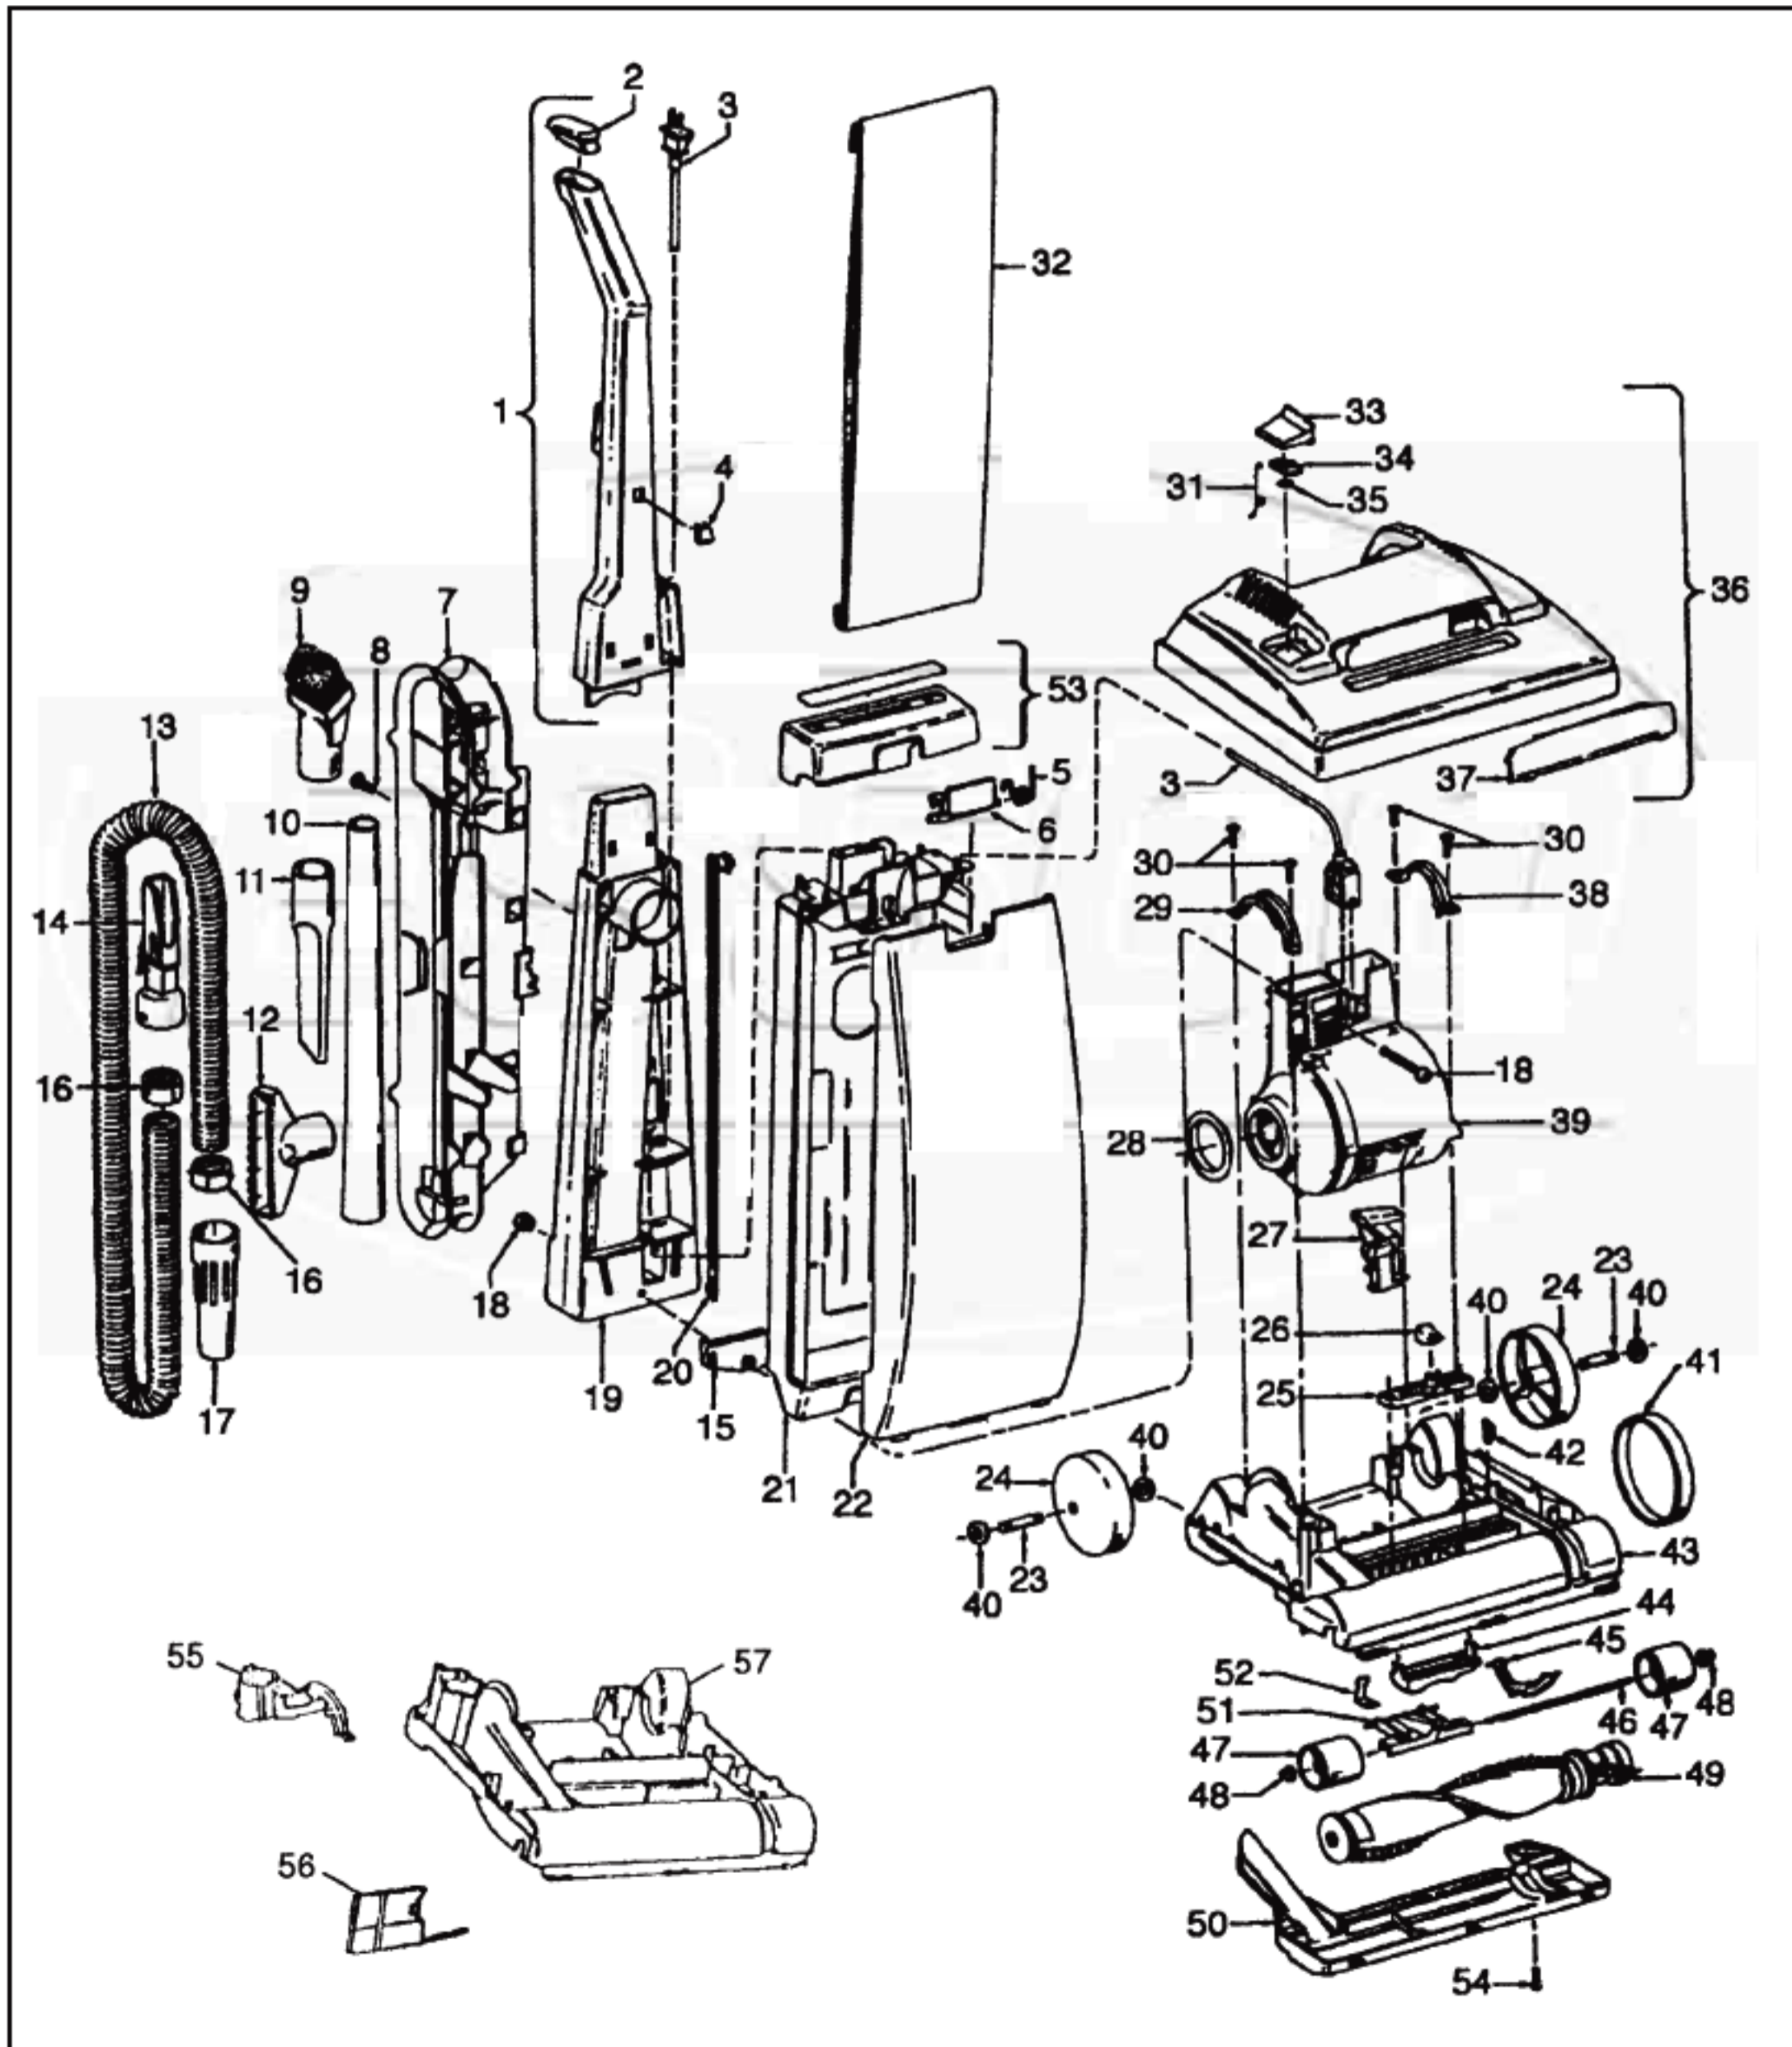

HOOVER C1401 Owner's Manual

[Shop genuine replacement parts for HOOVER C1401](#)

[Find Your HOOVER Vacuum Cleaner Parts - Select From 1456 Models](#)

----- Manual continues below part list -----

Available Replacement Parts for HOOVER C1401

H-38528040	BELT VACUUM HOOVER OEM (1 PACK)
48414036	HOOVER ELITE BRUSH ROLLER
H-4010001A	VACUUM BAG OEM HOOVER 3 PACK

HOOVER Original

ELITE & LEGACY HARD BODY

Models C1401-910, C1409-910, C1413-910/930, U5035-910/930, U5043-910/930, U5051-910/930, U5053-910/930, U5069-910, U5079-910, U5089-910/920/930, U5099-910/920/930, U5109-910/920/930

Original **HOOVER**

ELITE & LEGACY HARD BODY

Models C1401-910, C1409-910, C1413-910/930, U5035-910/930, U5043-910/930, U5051-910/930, U5053-910/930, U5069-910, U5079-910, U5089-910/920/930, U5099-910/920/930, U5109-910/920/930

Original

HOOVER

ELITE & LEGACY

**Standard Fit Tools
(w/Retention Pin) (Shown)**

**Friction Fit Tools
(w/o Retention Pin) (Not Shown)**

KEY	PART NO.	DESCRIPTION
1	H-43453043	Extension Tube - AAP
2	H-43414017	Multi-Purpose Brush - AAP
3	H-38617018	Crevice Tool - AAP
4	H-32288004	Hose Connector - AAP
5	H-38671018	Hose - Less Ends - AAP
6	H-32156010	Hose Sleeves
7	H-36171025	Hose Connector - Curved - AAP
8	H-43466058	Hose Connector - Curved - AAP
9	H-36153021	Latch Ring
10	H-43434210	Hose Comp.
11	H-38656016	Convertor Body - AAP
	H-43414071	Furniture Nozzle - AAP
	H-43414087	Dusting Brush - AAP
	H-43414088	Wall/Floor Brush - AAP