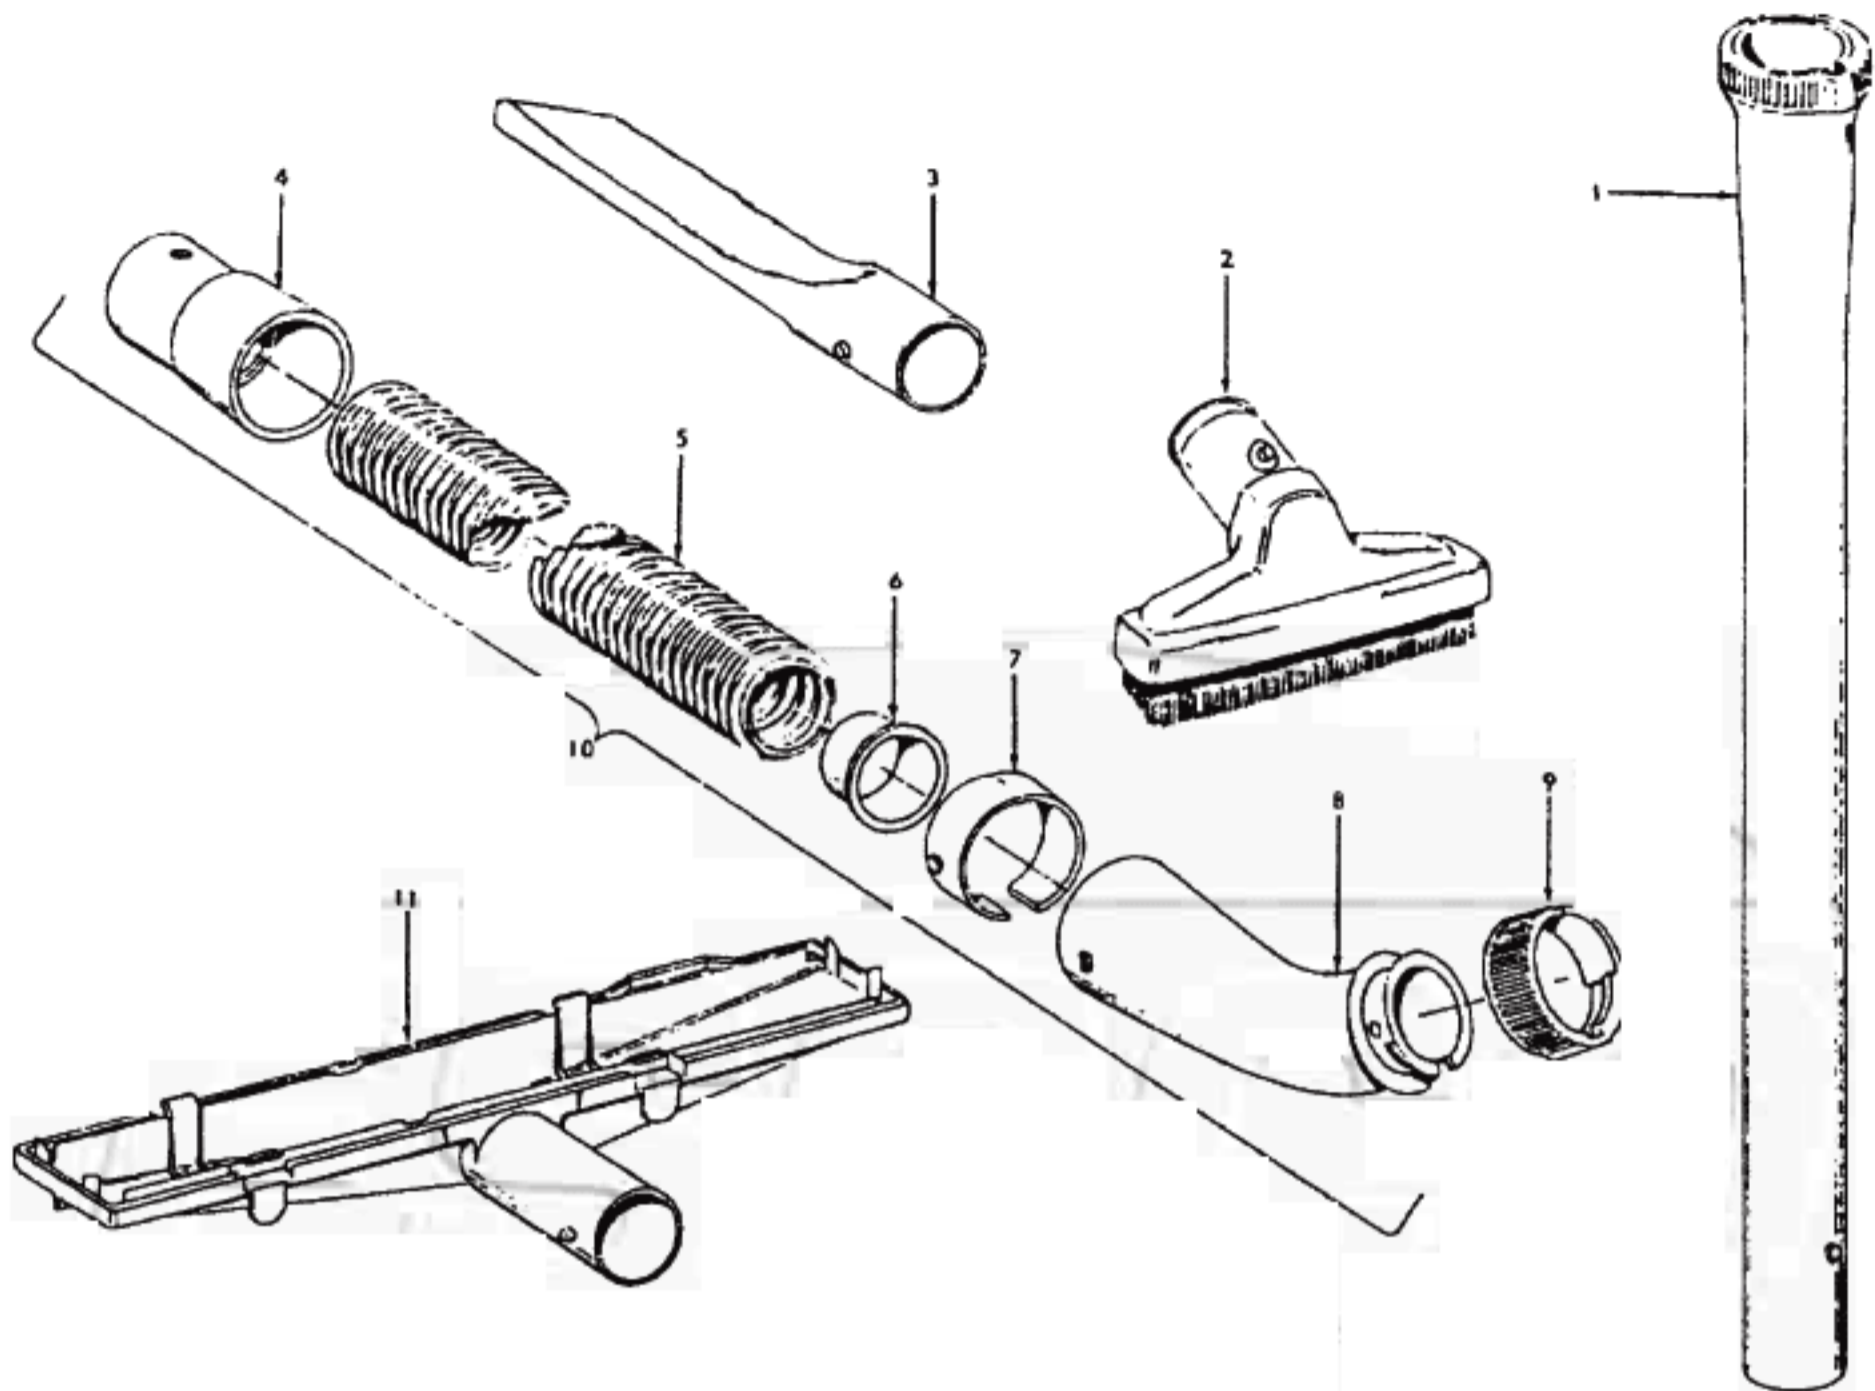

Original

HOOVER

ELITE & LEGACY

**Standard Fit Tools
(w/Retention Pin) (Shown)**

**Friction Fit Tools
(w/o Retention Pin) (Not Shown)**

KEY	PART NO.	DESCRIPTION
1	H-43453043	Extension Tube - AAP
2	H-43414017	Multi-Purpose Brush - AAP
3	H-38617018	Crevice Tool - AAP
4	H-32288004	Hose Connector - AAP
5	H-38671018	Hose - Less Ends - AAP
6	H-32156010	Hose Sleeves
7	H-36171025	Hose Connector - Curved - AAP
8	H-43466058	Hose Connector - Curved - AAP
9	H-36153021	Latch Ring
10	H-43434210	Hose Comp.
11	H-38656016	Convertor Body - AAP
	H-43414071	Furniture Nozzle - AAP
	H-43414087	Dusting Brush - AAP
	H-43414088	Wall/Floor Brush - AAP