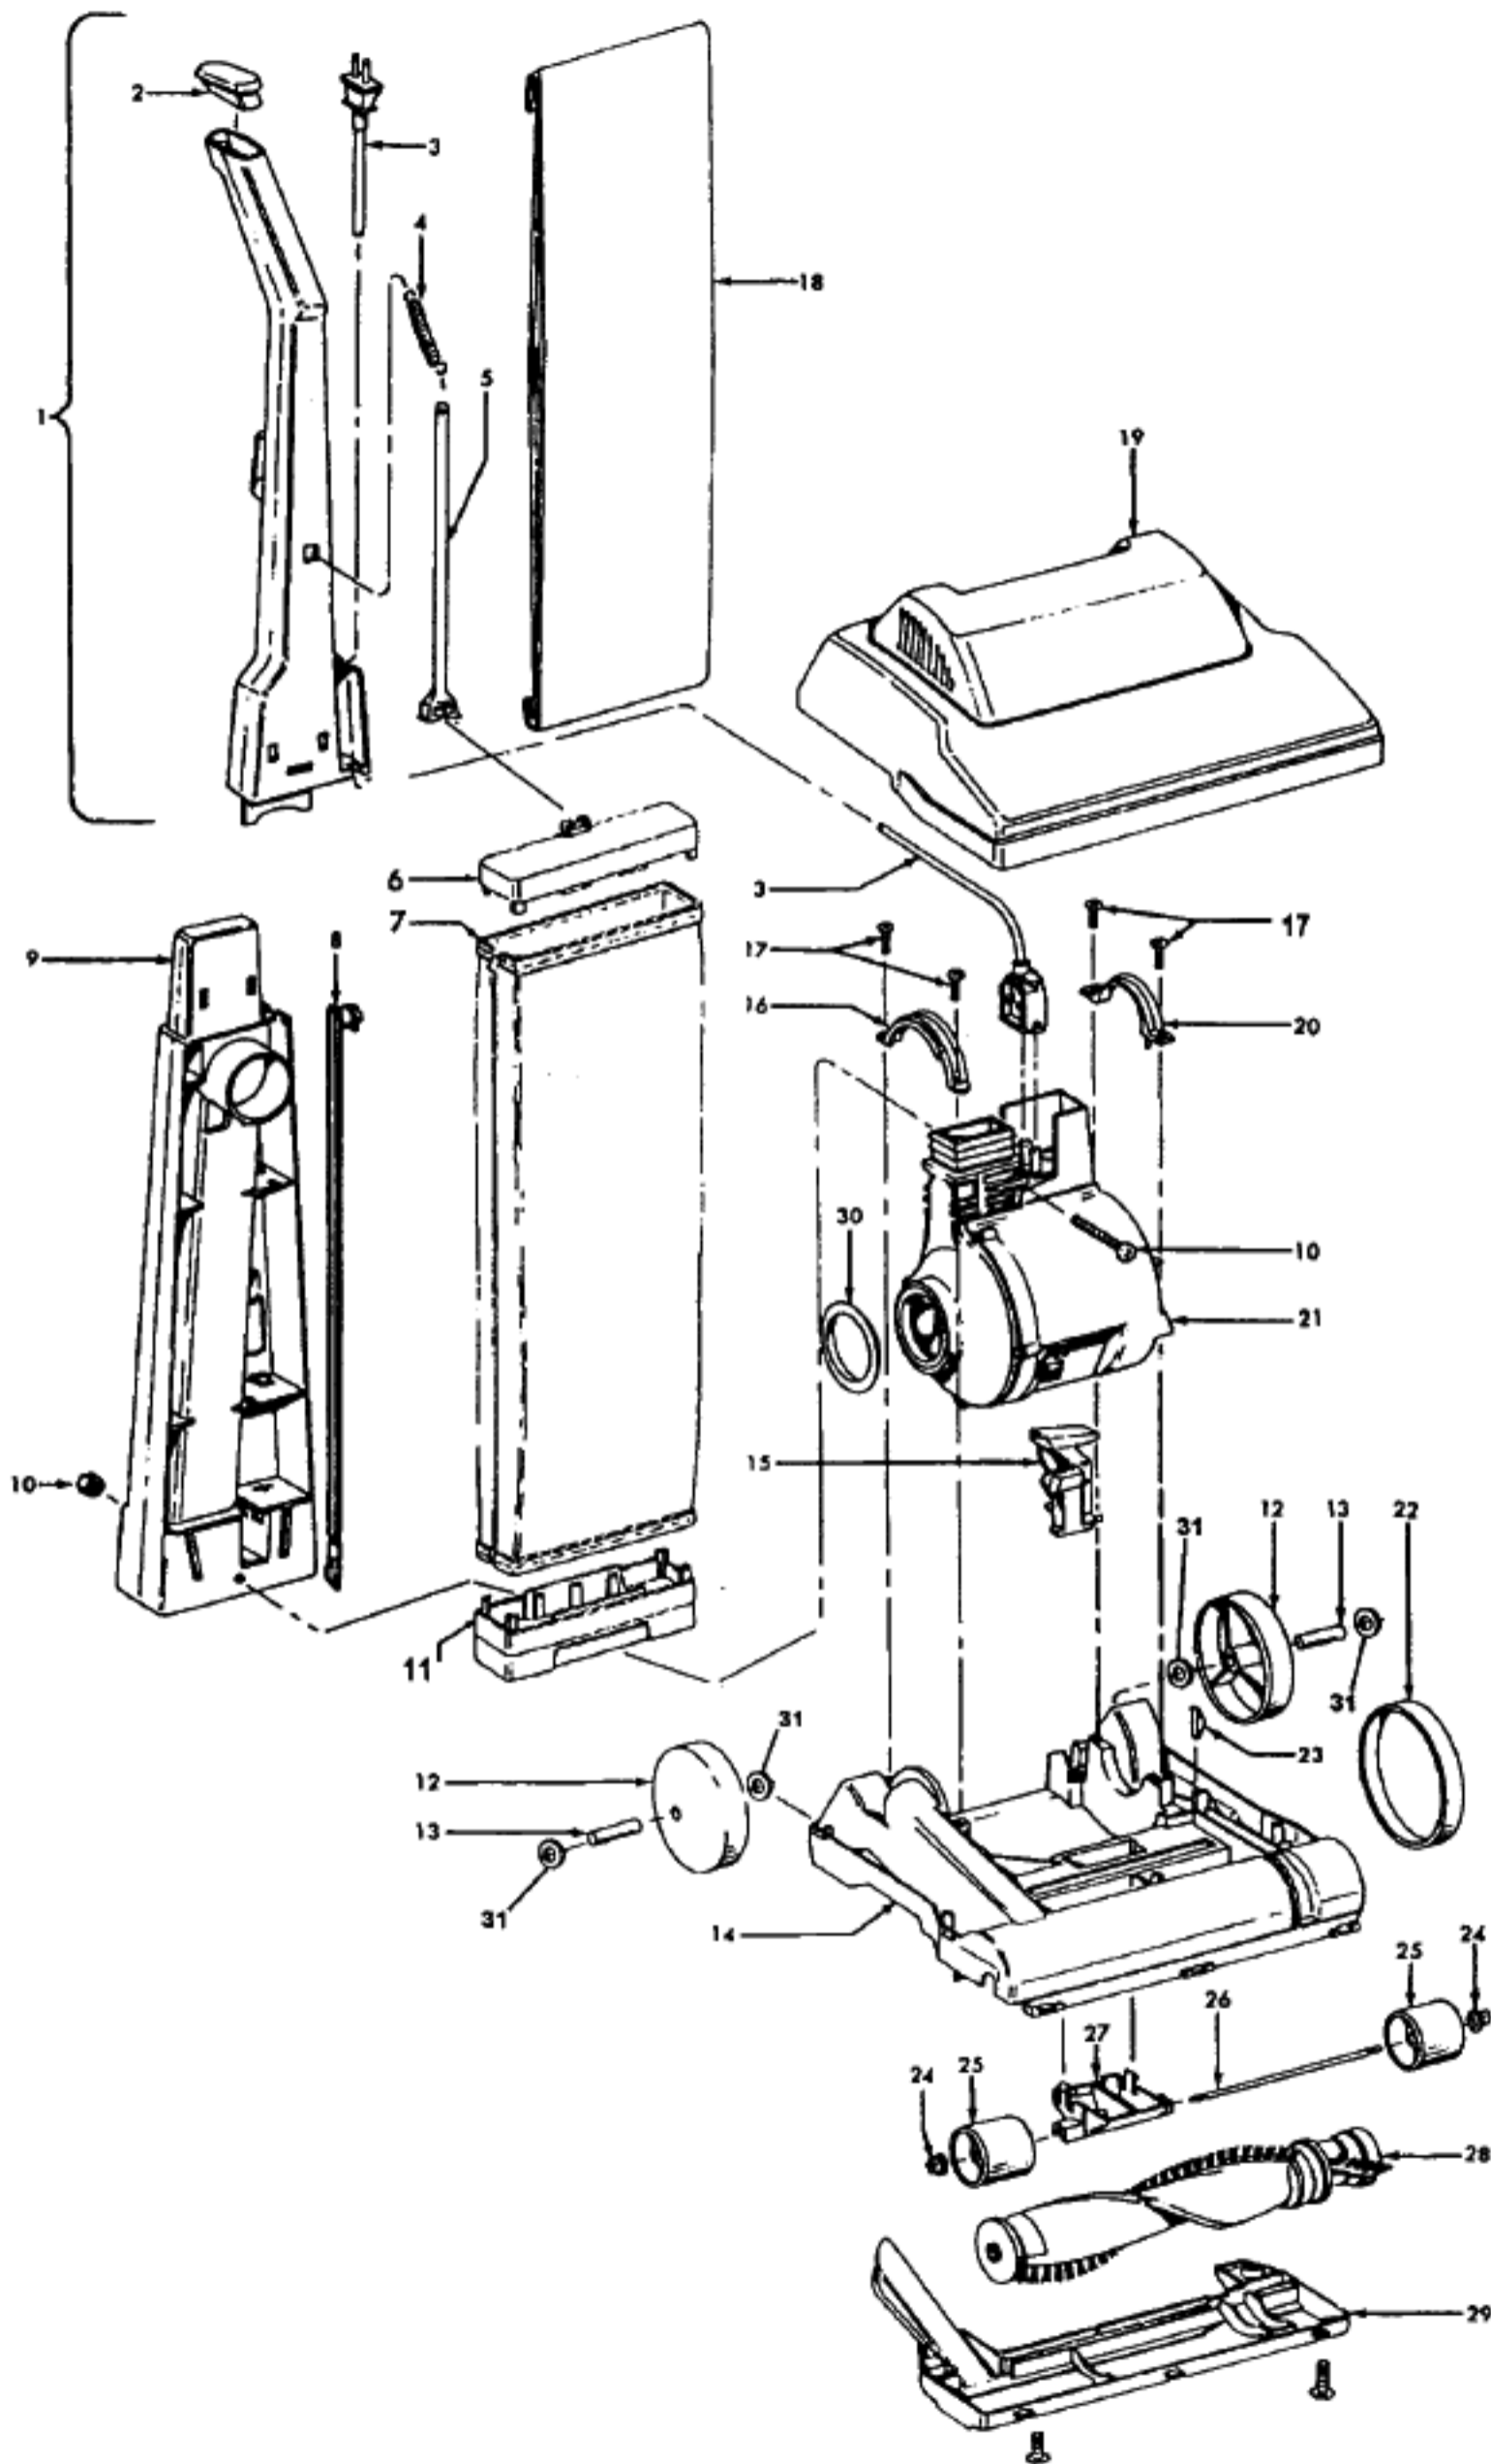

## Available Replacement Parts for HOOVER C1404

<a href="#">H-38528040</a>	BELT VACUUM HOOVER OEM (1 PACK)
<a href="#">48414036</a>	HOOVER ELITE BRUSH ROLLER
<a href="#">H-4010001A</a>	VACUUM BAG OEM HOOVER 3 PACK
<a href="#">H-43267002</a>	AGITATOR BEARING ASM

Ref. No.	Part No.	Description
1	48663149	Upper Handle Assm.
2	37911079	Handle Cap - ABE
3	46368003	Attach. Cord - AAW
4	38335020	Bag Strap Spring - AY
5	36425072	Bag Strap - ABE
6	36425064	Jacket Support - Upper - ABE
7	43686237	Outer Jacket Assem. (Inc. items 6, 11)
8	38456036	Switch Control Rod - ABB
9	39464005	Lower Handle - ABE
10	40201085	Nut & Bolt Assm.
11	36425063	Jacket Support - Lower - ABE
12	38522011	Wheel - Rear - AG (2)
13	31531008	Wheel Shaft - AY (2)
14	42242270	Main Body Assm. - AG (Incl. Items 12,13,15, 23, 31)
15	38458022	Handle Release Lever - AG
16	36131057	Motor Retainer Cap - RH - ABE
17	21447217	* Screw - Self Tapping (4)
18	4010001A	Throw - Away Bag - 3 Pack
19	37252096	Hood - AG
20	36131090	Motor Retainer Cap - LH - ABE
21	43576201	Motor Assembly (P.277)
22	38528040	Belt

Ref. No.	Part No.	Description
23	13261AY	* Rug Nozzle Rib Shoe
24	36131056	Wheel Retainer - AG (2)
25	N/A	Wheel - AG (Use 43248055 Front Wheel Assembly)
26	N/A	Wheel Shaft - AY (Use 43248055 Front Wheel Assembly)
27	43248055	Front Wheel Assem. (Incl. It. 25,26)
28	48414081	Agitator Assm. Comp. - AG (P. 277)
29	37245017	Bottom Plate - AG
30	38784016	Seal
31	21312787	Washer (4)
32	21447121	* Screw - Self Tapping (2)

**Agitator - #48414081 - C1404, C1412-900**  
**#48414075 - C1414-900**

Ref. No.	Part No.	Description
1	36423016	Thread Guard - RH
2	43267002	Agitator Bearing Assm. (2)
3	21347003	* Conical Washer (2)
4	36422022	Agitator End (2)
5	N/A	Agitator Body
6	N/A	Agitator Shaft
7	36423017	Thread Guard - LH - AG