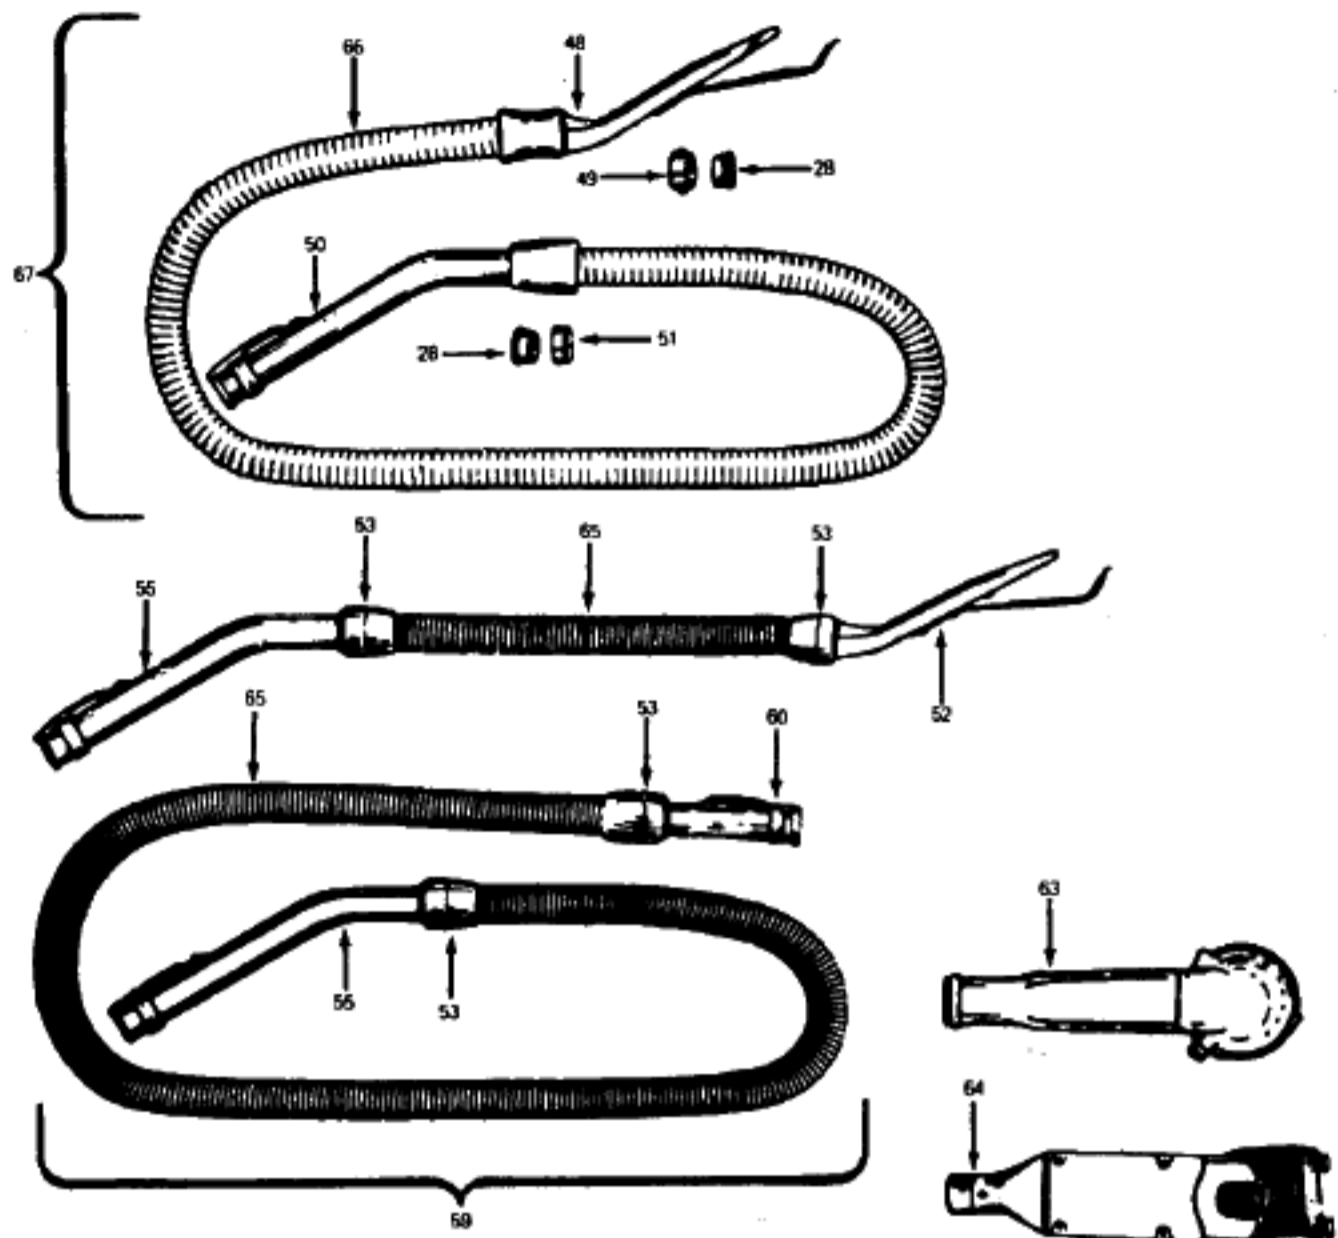

PACKAGING MATERIAL

56711069	+ Assm. Inst. Sheet
56711070	+ Instruction Book
58174072	+ Carton
58343025	Front Support
58368012	Rear Support

Agitator 41435005

Ref. No.	Part No.	Description
1	35366	Thrust Spring
2	48495AY	Thread Guard - LH
3	43267002	Bearing
4	21347003	* Conical Washer
5	160542	End
6	32724008	Shaft
7	48445001	Agitator Brush
8	12985AY	Thread Guard - RH

Cleaning Tools

Ref. No.	Part No.	Description
1	43414016	Furniture Brush - AG
4	43414064	Dusting Brush
6	38644040	Swivel Connector
7	33712007	Split Ring
8	48447001	+ Brush Back
9	43414073	Floor- Brush
10	43414057	Furniture Nozzle
11	38617017	Crevice Tool
12	43453027	Extension Tube
13	12845JM	Gasket
14	43466040	Extension Tube-Curved - 17
	43466037	+ Extension Tube Curved - 22
24	43482097	converter Body Assm.
25	58544004	+ Cleaning Tool Bag
26	32288007	Hose Connector Short (Use w/Continuous Convolution Hose)
	32288003	Hose Connector- Short (Use w/Circular Ribbed Hose)
27	43434203	Hose Assm. Comp.
	38671001	Hose Less Ends (Circular- Ribbed)
28	32156010	Hose Sleeve (Use w/Continuous Convolution Hose)
	12131	+ Hose Sleeve Assm. (Includes Hose Sleeve & Tubing) (Use w/Circular Ribbed Hose)
29	36116006	Hose Connector Collar (Use w/Continuous Convolution Hose)
	36171025	Hose Connector Collar (Use w/Circular Ribbed Hose)
30	43466044	Hose Connector Curved w/Rings AAP (Use w/Continuous Convolution Hose)
	43466055	+ Hose Connector Curved w/Latch Ring (w/o Suction Regulator) (Use w/Circular Ribbed Hose)
31	38711006	Suction Control Ring
33	36153009	Latch Ring
34	43434203	Hose Assm. Comp. - Front Conversion (Continuous Convolution)(w/o Suction Regulator)
	43434209	Hose Assm. Comp. - Front Conversion Circular Ribbed w/o Suction Regulator
47	43458001	Extension Tube
48	3863801P	Extension Tube - Poly - AG