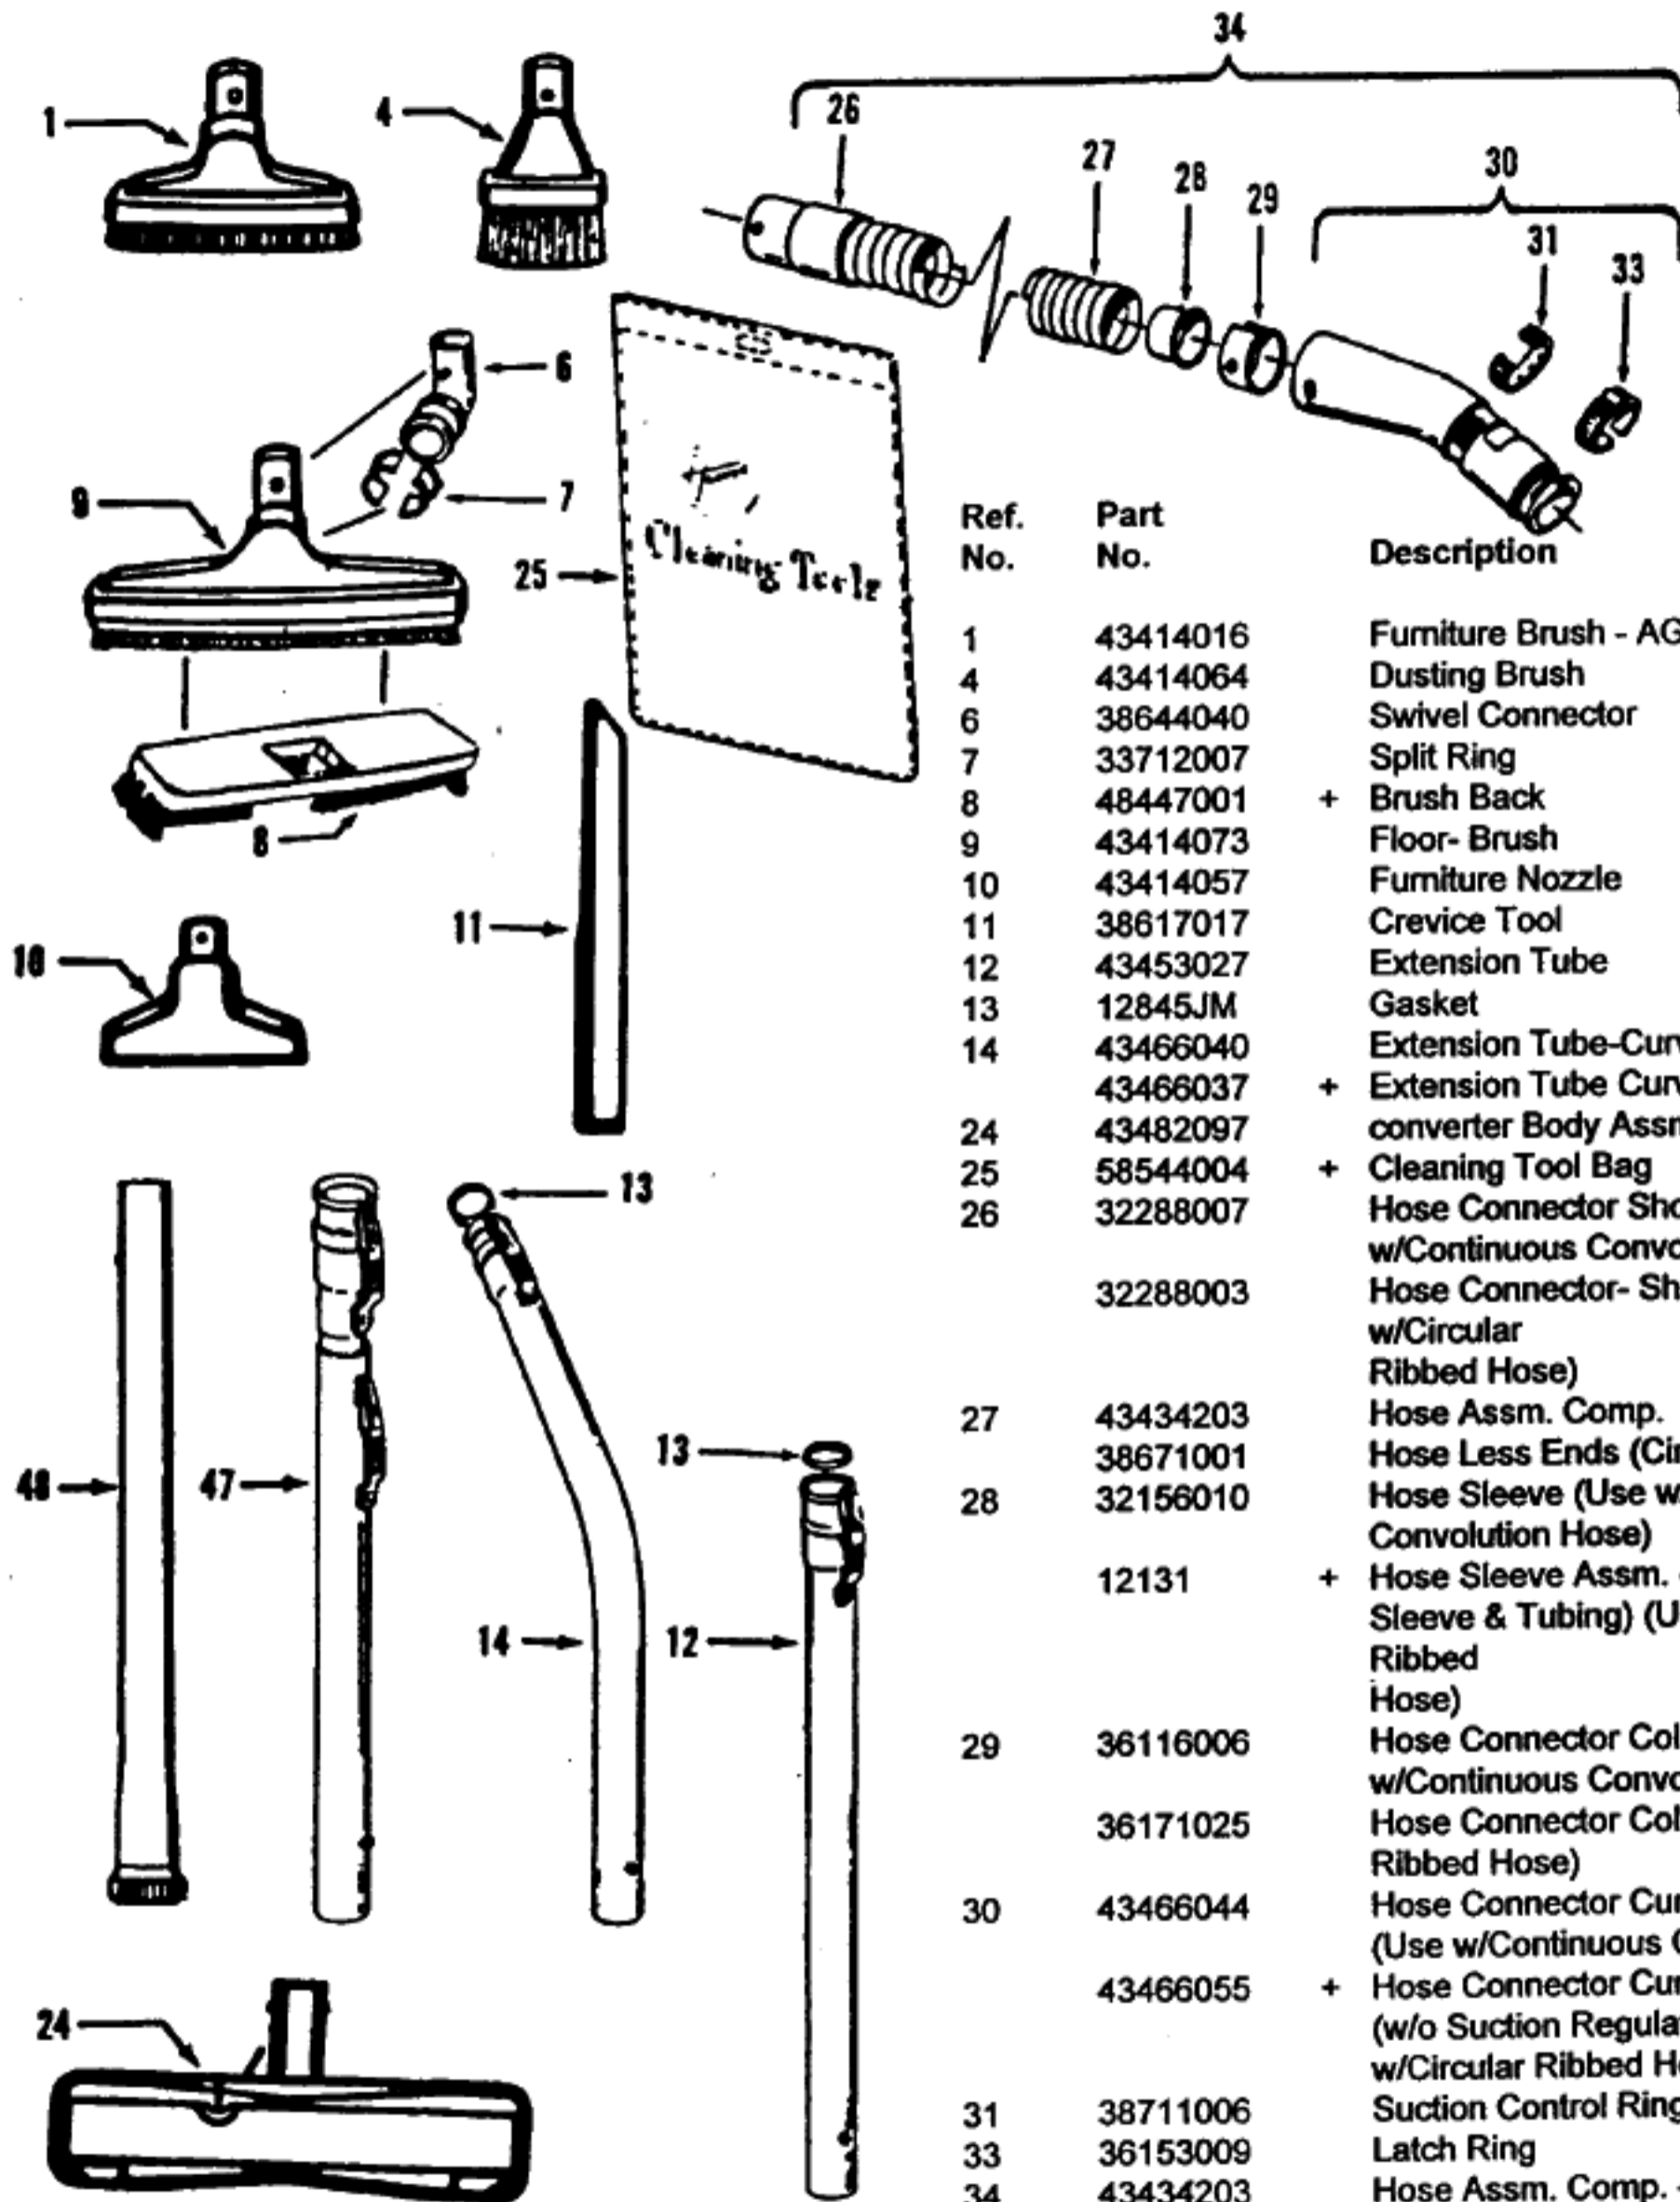

Cleaning Tools

Ref. No.	Part No.	Description
1	43414016	Furniture Brush - AG
4	43414064	Dusting Brush
6	38644040	Swivel Connector
7	33712007	Split Ring
8	48447001	+ Brush Back
9	43414073	Floor- Brush
10	43414057	Furniture Nozzle
11	38617017	Crevice Tool
12	43453027	Extension Tube
13	12845JM	Gasket
14	43466040	Extension Tube-Curved - 17
	43466037	+ Extension Tube Curved - 22
24	43482097	converter Body Assm.
25	58544004	+ Cleaning Tool Bag
26	32288007	Hose Connector Short (Use w/Continuous Convolution Hose)
	32288003	Hose Connector- Short (Use w/Circular Ribbed Hose)
27	43434203	Hose Assm. Comp.
	38671001	Hose Less Ends (Circular- Ribbed)
28	32156010	Hose Sleeve (Use w/Continuous Convolution Hose)
	12131	+ Hose Sleeve Assm. (Includes Hose Sleeve & Tubing) (Use w/Circular Ribbed Hose)
29	36116006	Hose Connector Collar (Use w/Continuous Convolution Hose)
	36171025	Hose Connector Collar (Use w/Circular Ribbed Hose)
30	43466044	Hose Connector Curved w/Rings AAP (Use w/Continuous Convolution Hose)
	43466055	+ Hose Connector Curved w/Latch Ring (w/o Suction Regulator) (Use w/Circular Ribbed Hose)
31	38711006	Suction Control Ring
33	36153009	Latch Ring
34	43434203	Hose Assm. Comp. - Front Conversion (Continuous Convolution)(w/o Suction Regulator)
	43434209	Hose Assm. Comp. - Front Conversion Circular Ribbed w/o Suction Regulator
47	43458001	Extension Tube
48	3863801P	Extension Tube - Poly - AG