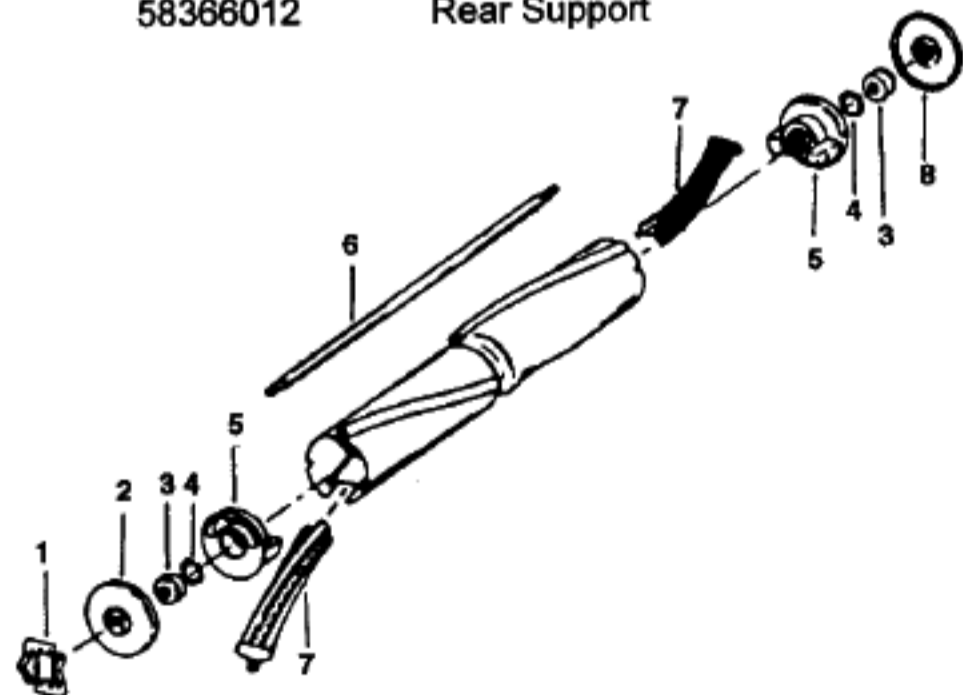

Ref. No.	Part No.	Description
49	11735	Roller Kit
50	48409FW	Spring
51	19907	Bag Flange Lever
52	161513	Spring
53	34252005	* Yoke
54	32182001	* Wheel Retainer
55	38521041	Rear Wheel - AG
56	43263003	Cam Follower
57	33152003	Wheel Shaft
58	21312806	* Washer
59	35434040	Axle Retainer
60	21479347	* Screw
61	47457AY	Wheel Shaft
62	42246062	Bottom Plate
63	21312724	* Washer
64	34791AG	Carrier Wheel
65	21447020	* Screw
66	48422	* Rivet
67	21312781	* Washer
68	36153006	Latch
69	21479229	Screw
70	34111001	* Support Pad
71	41435005	Agitator - 2B
72	44783AG	Belt
73	34784021	Retainer Spring
74	12138FW	Spring
75	12503EF	* Rivet
76	42242265	Main Body - JM
77	12559FW	Spring
78	34665007	Pin Retainer
79	17001FW	* Screw
80	32242004	* Rivet
81	36231037	Furniture Guard - AG
82	41119009	Retainer & Sleeve
83	34287012	Baffle
84	21447211	+* Screw
85	42251331	Hood - LX
86	43574193	Motor

PACKAGING MATERIAL

56711069	+ Assm. Inst. Sheet
56711070	+ Instruction Book
58174072	+ Carton
58343025	Front Support
58368012	Rear Support

Agitator 41435005

Ref. No.	Part No.	Description
1	35366	Thrust Spring
2	48495AY	Thread Guard - LH
3	43267002	Bearing
4	21347003	* Conical Washer
5	160542	End
6	32724008	Shaft
7	48445001	Agitator Brush
8	12985AY	Thread Guard - RH