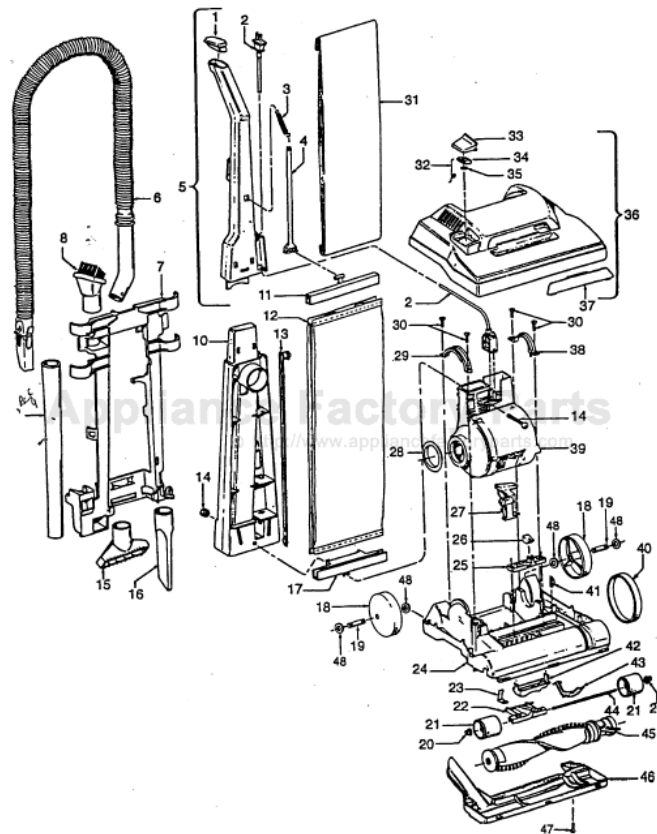

[Find Your HOOVER Vacuum Cleaner Parts - Select From 1456 Models](#)

----- Manual continues below part list -----