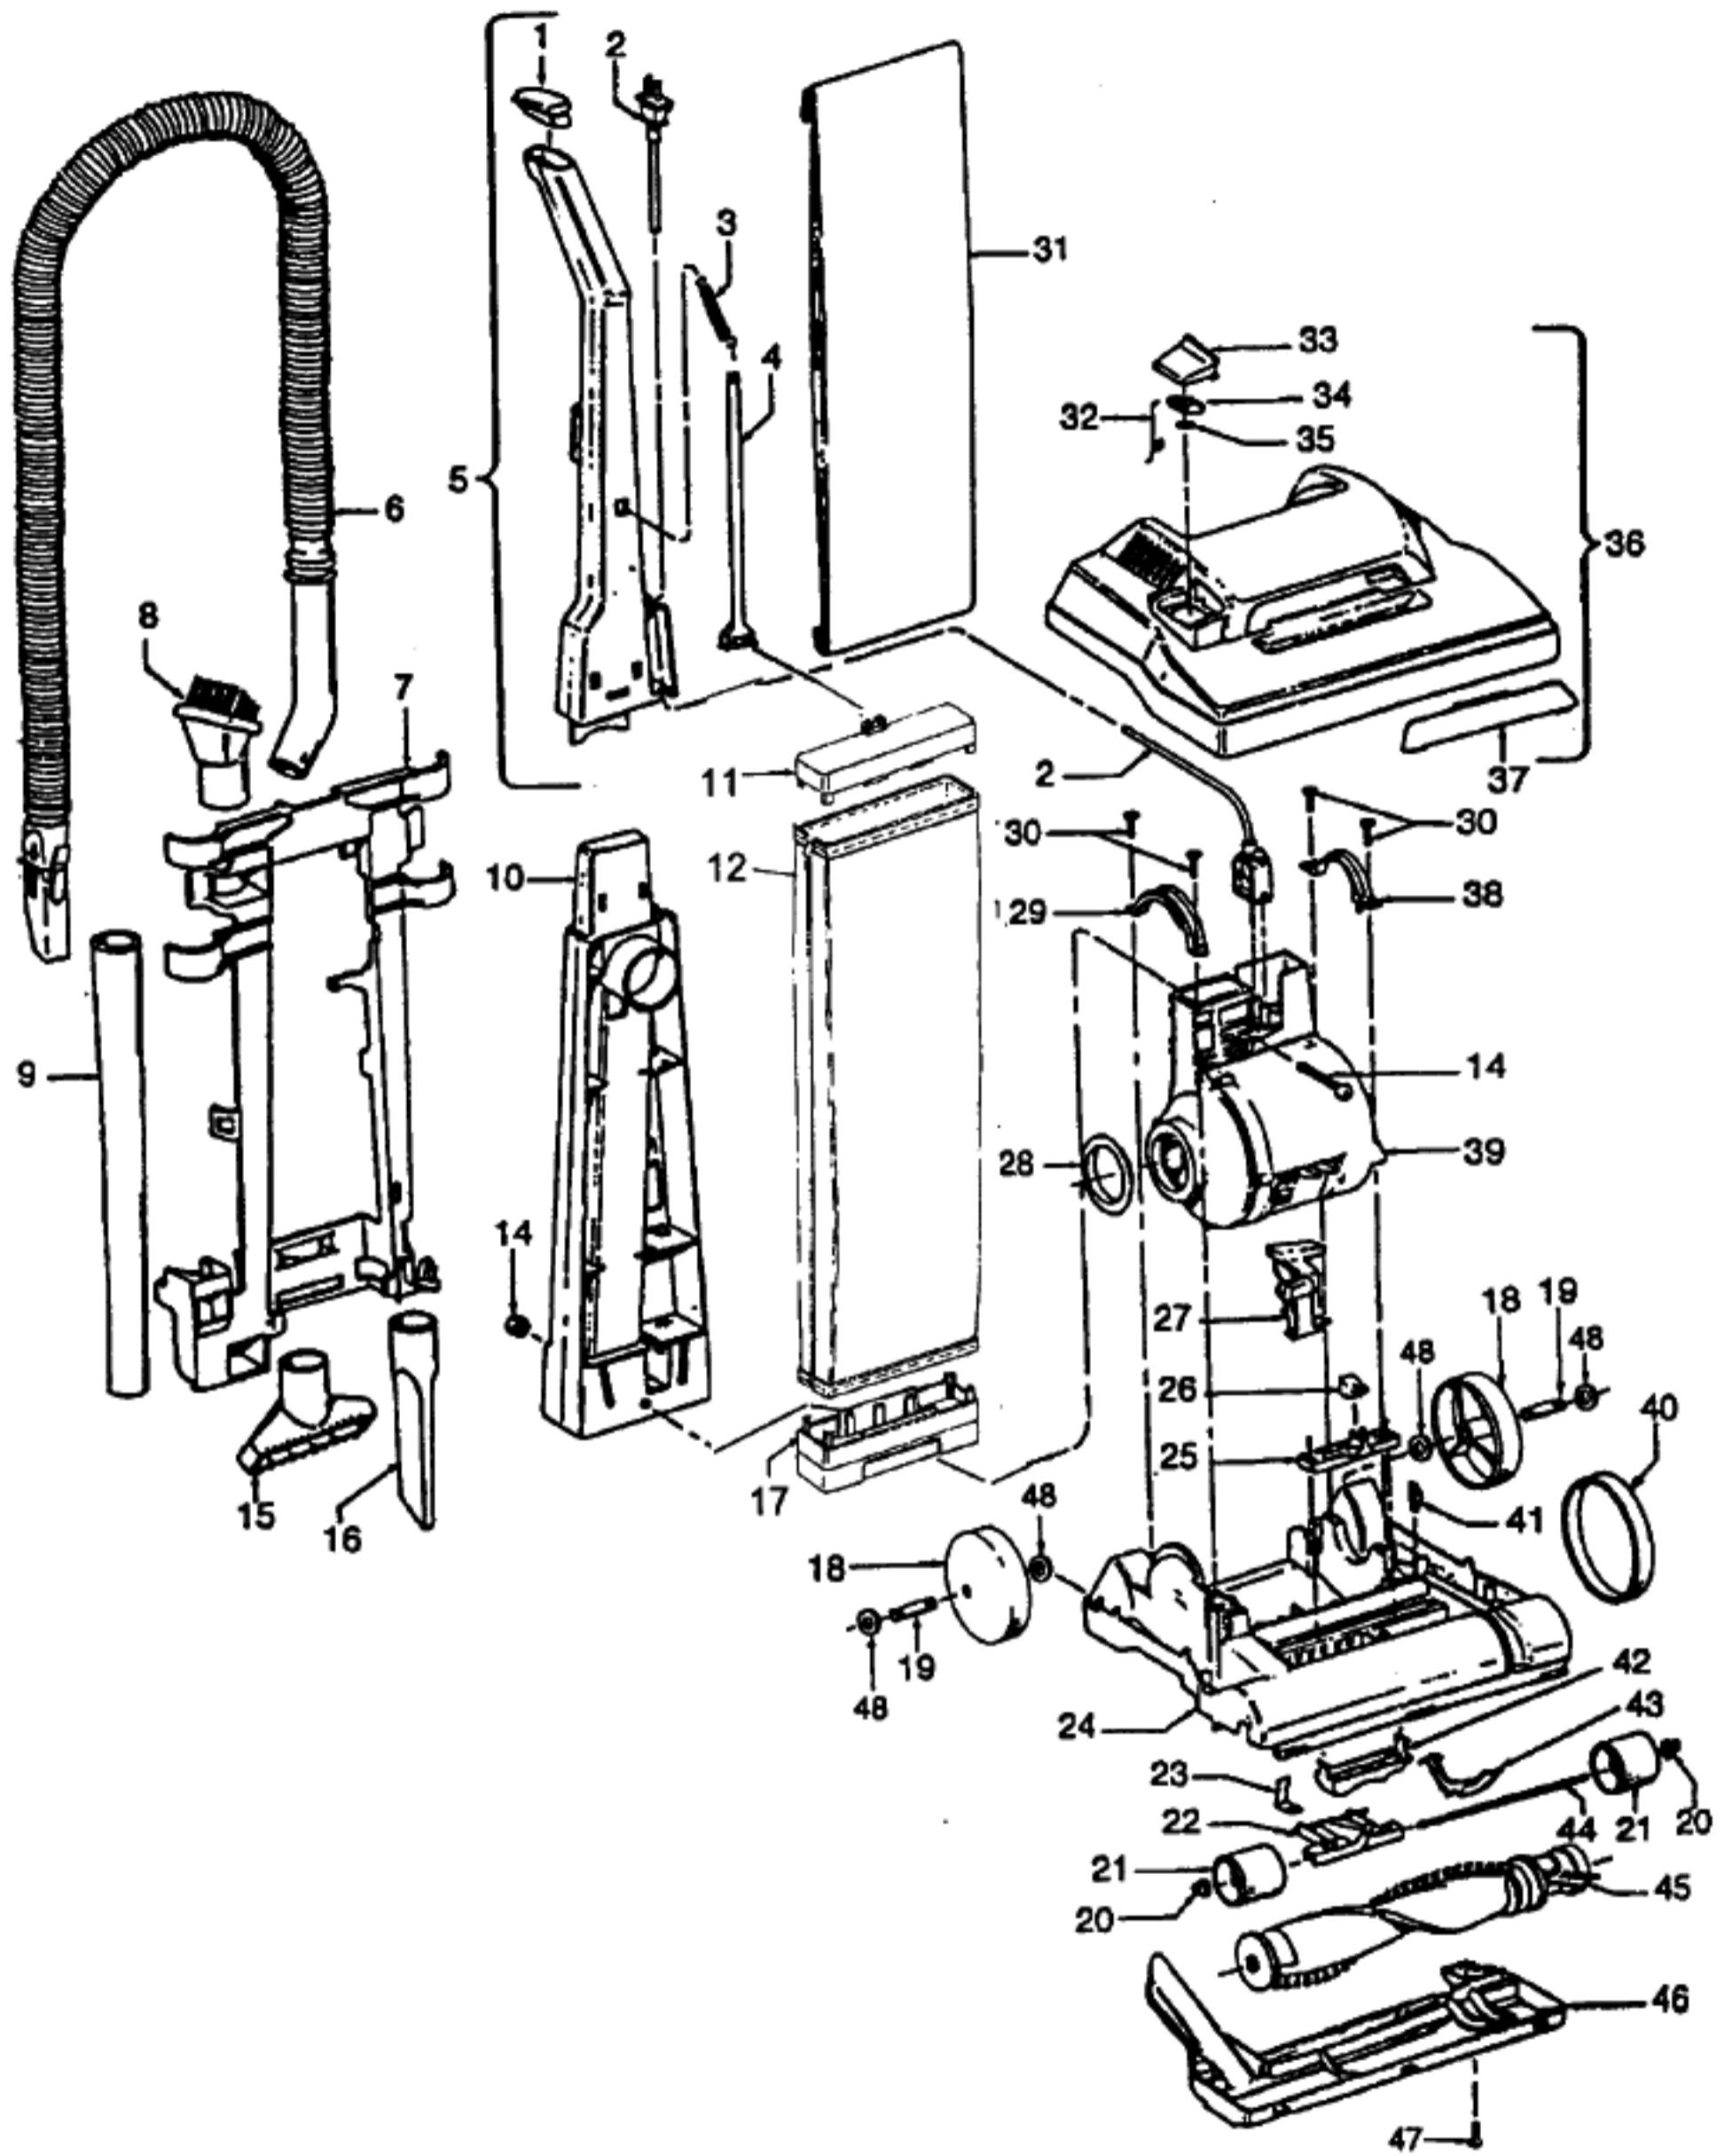

Lightweight Commercial

Model C1412-900

Ref. No.	Part No.	Description
1	37911079	Handle Cap - ABE
2	46368005	Attach. Cord - AAW
3	38335020	Bag Strap Spring - AY
4	36425072	Bag Strap - ABE
5	48663149	Upper Handle Assm. - ABE
6	43434237	Hose Assm. - ABX/AG
7	36433098	Tool Rack - ABE
8	43414145	Dusting Brush - AG
9	38634078	Extension Tube
10	39464005	Lower Handle - ABE
11	36425067	Jacket Support - Upper - ABE
12	43686237	Outer Jacket Assem. - Deluxe (inc. items 11, 17)
13	38456036	Switch Control Rod - ABB
14	40201085	Nut & Bolt
15	38614029	Furniture Nozzle - AG
16	38617024	Crevice Tool - AG
17	36425068	Jacket Support - Lower - ABE
18	38522011	Rear Wheel - AG
19	31531008	Rear Wheel Shaft - AY
20	36131056 *	Wheel Retainer
21	not available	Wheel - AG - (Use 43248054 wheel assembly)
22	43248059	Front Wheel Assem. (Incl. It. 21,43,44)
23	34572002	Cam Actuator Spring
24	42243002	Main Body Assm. (Incl. Items 18,19,27,41)
25	38567008	Cam Actuator - MW
26	38421070	Indicator Knob - ABE
27	38458022	Handle Release Lever
28	38784016	Seal

Ref. No.	Part No.	Description
29	36131057	Motor Retainer Cap - R.H.
30	21447217 *	Screw - Self Tapping
31	4010001A	Throw Away Bag (3 Pk.)
	43667034	Cloth Reusable A Bag
32	38351013	Spring
33	37257257	Door - AG
34	not applicable	Seal
35	not applicable *	Speed Nut
36	42252B42	Hood Assembly - AG
37	37246130	Panel - AG
38	36131090	Motor Retainer Cap - L.H.
39	43576201	Motor (P. 277)
40	38528040	Belt
41	13261AY *	Rug Nozzle Rib Shoe
42	38563011	Nozzle Height Adj. Cam
43	not available	Lever- (Use 43248054 wheel assem)
44	not available	Wheel Shaft - AY (Use 43248054 wheel assembly)
45	48414081	Agitator Complete (P.277)
46	37245017	Bottom Plate
47	21447121 *	Screw - Self Tapping
48	21312787 *	Washer