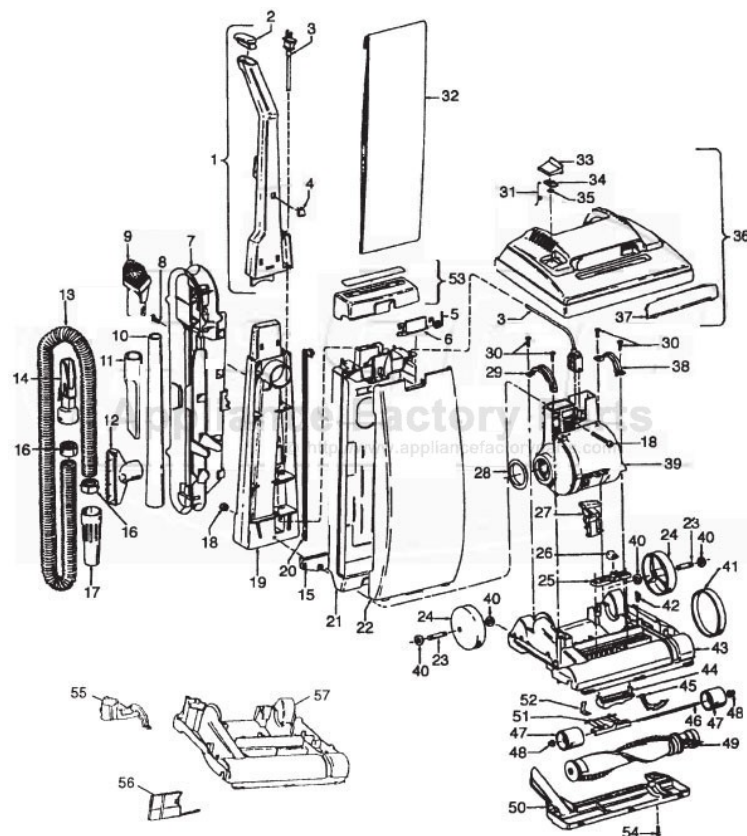

# HOOVER C1413-910 Owner's Manual

[Shop genuine replacement parts for HOOVER  
C1413-910](#)

[Find Your HOOVER Vacuum Cleaner Parts - Select From 1456 Models](#)

----- Manual continues below part list -----

## Available Replacement Parts for HOOVER C1413-910

<a href="#">H-38528040</a>	BELT VACUUM HOOVER OEM (1 PACK)
<a href="#">48414036</a>	HOOVER ELITE BRUSH ROLLER
<a href="#">H-4010001A</a>	VACUUM BAG OEM HOOVER 3 PACK

### Standard Fit Tools (w/Retention Pin) (Shown)

KEY	PART NO.	DESCRIPTION
1	H-43453043	Extension Tube - AAP
2	H-43414017	Multi-Purpose Brush - AAP
3	H-38617018	Crevice Tool - AAP
4	H-32288004	Hose Connector - AAP
5	H-38671018	Hose - Less Ends - AAP
6	H-32156010	Hose Sleeves
7	H-36171025	Hose Connector - Curved - AAP
8	H-43466058	Hose Connector - Curved - AAP (Incl. Item 9)
9	H-36153021	Latch Ring
10	H-43434210	Hose Comp.
11	H-38656016	Convertor Body - AAP
	H-43414071	Furniture Nozzle - AAP
	H-43414087	Dusting Brush - AAP
	H-43414088	Wall/Floor Brush - AAP