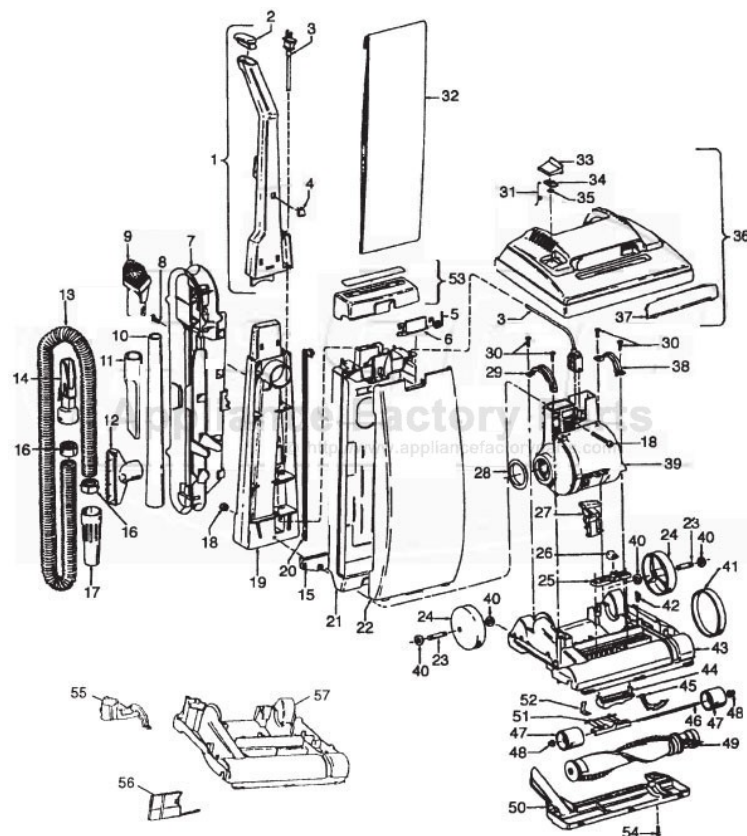

[Find Your HOOVER Vacuum Cleaner Parts - Select From 1456 Models](#)

----- Manual continues below part list -----