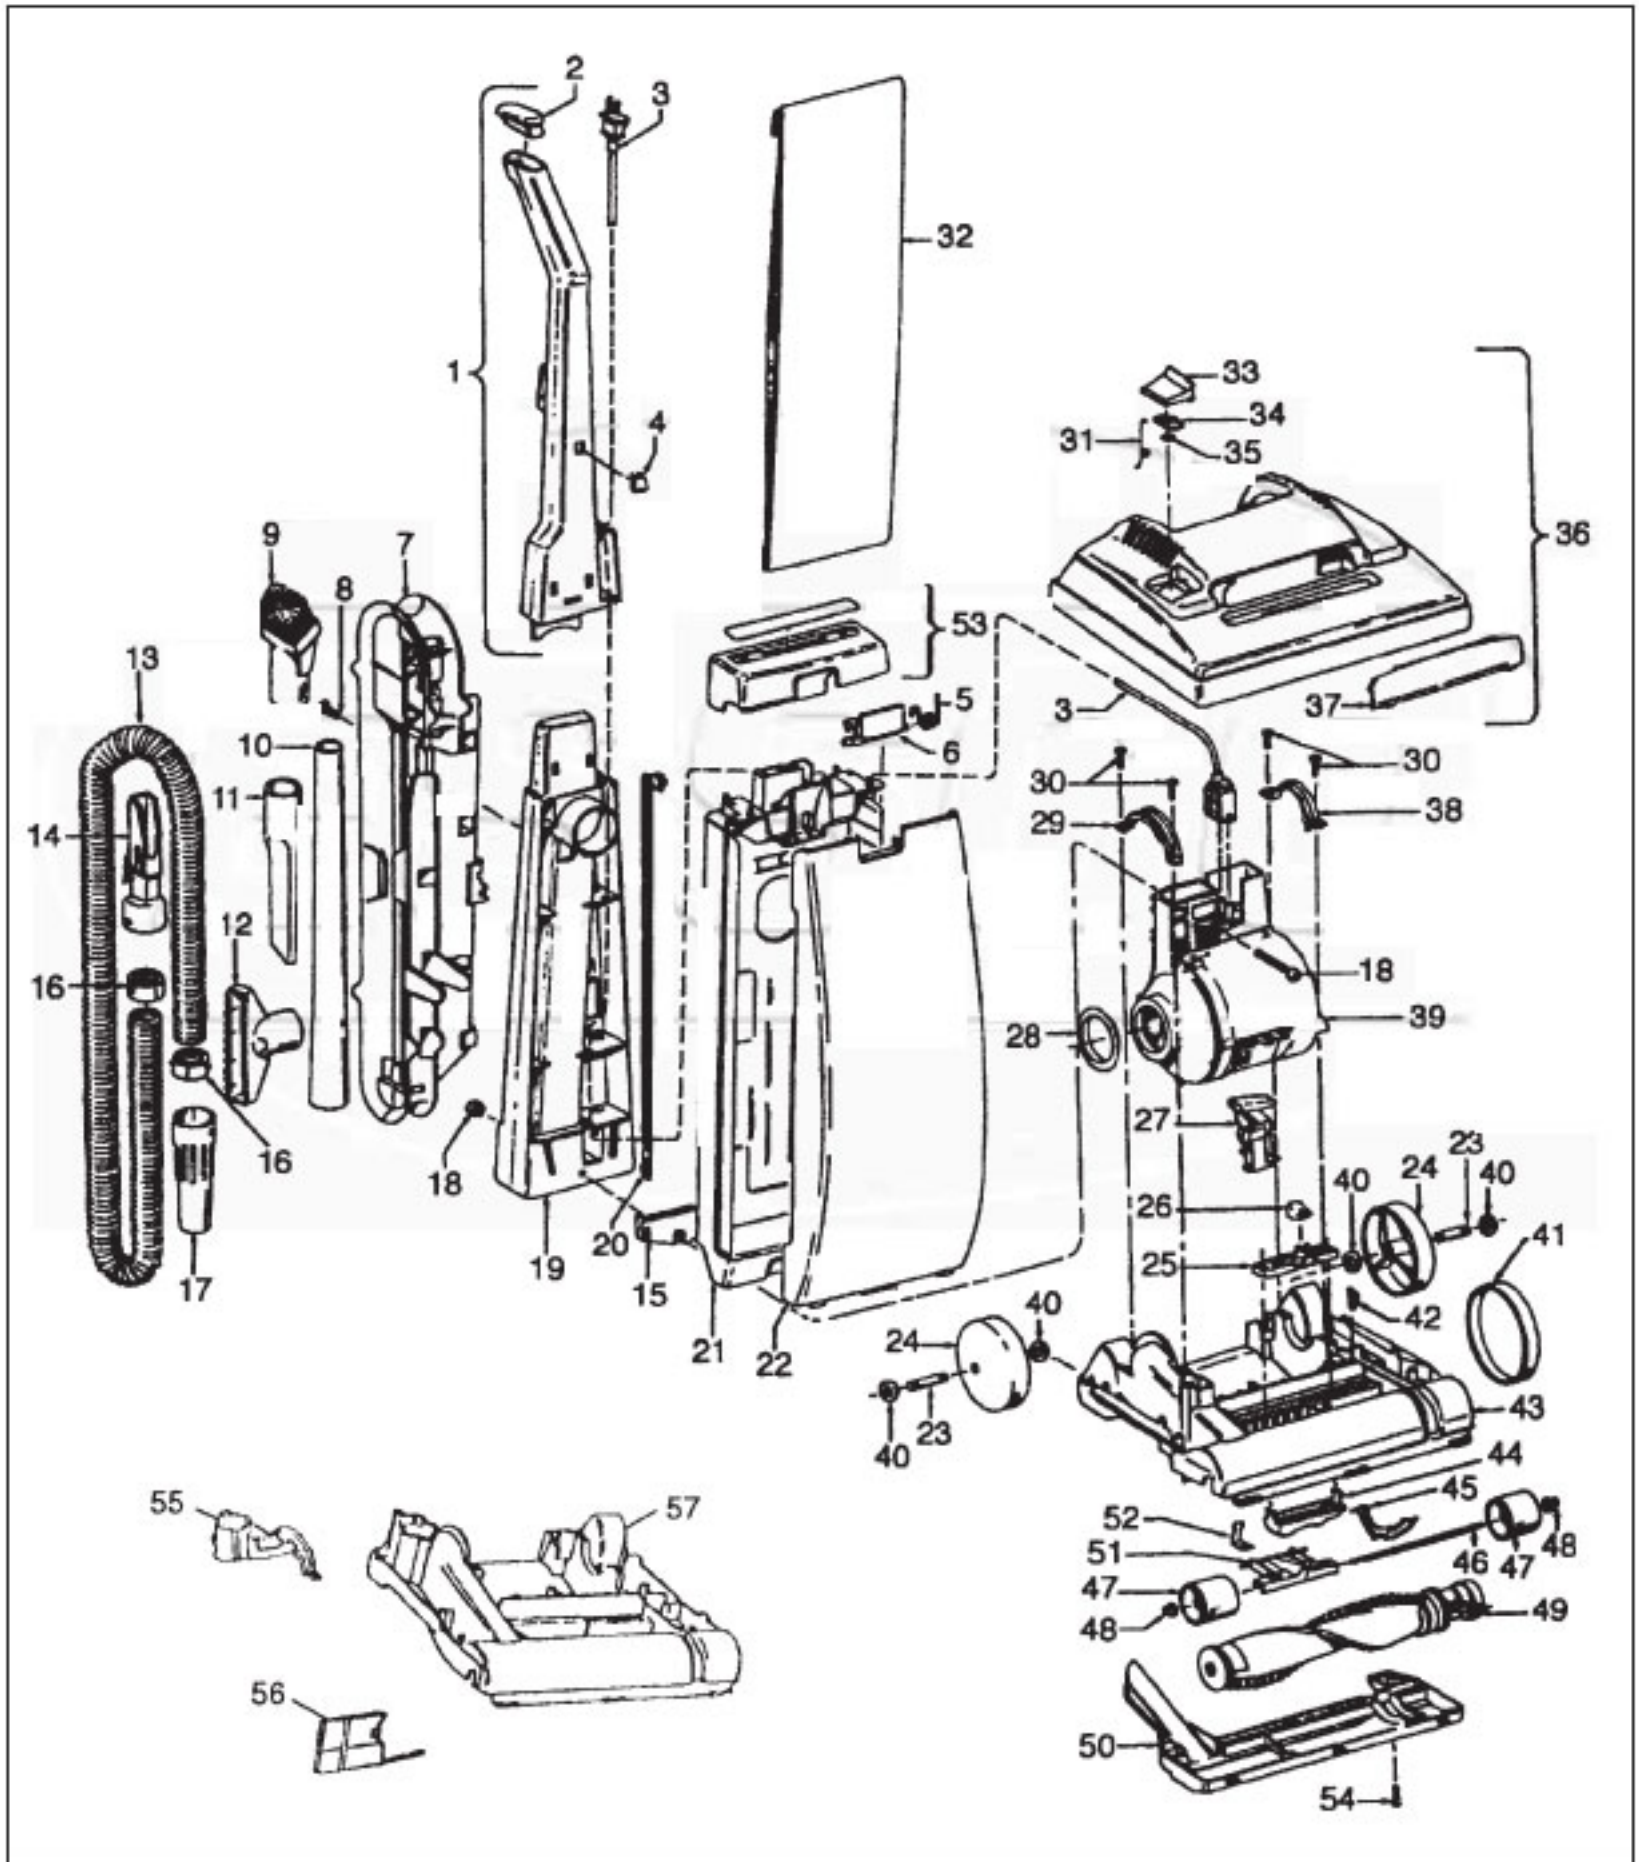

HOOVER Original

ELITE & LEGACY HARD BODY

Models C1401-910, C1409-910, C1413-910/930, U5035-910/930, U5043-910/930, U5051-910/930, U5053-910/930, U5069-910, U5079-910, U5089-910/920/930, U5099-910/920/930, U5109-910/920/930

Original **HOOVER**

ELITE & LEGACY HARD BODY

Models C1401-910, C1409-910, C1413-910/930, U5035-910/930, U5043-910/930, U5051-910/930, U5053-910/930, U5069-910, U5079-910, U5089-910/920/930, U5099-910/920/930, U5109-910/920/930