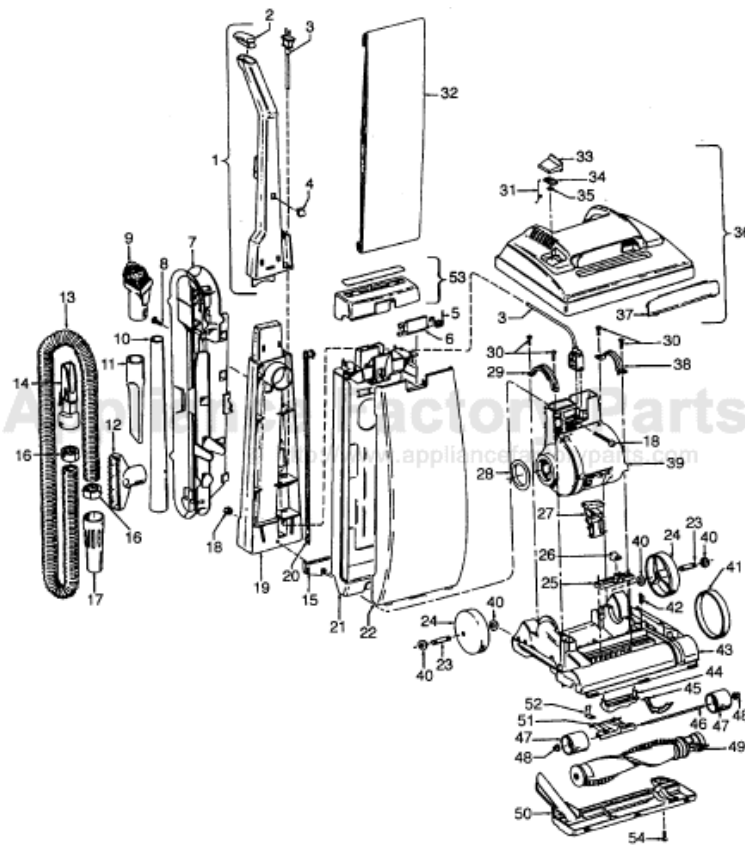

[Find Your HOOVER Vacuum Cleaner Parts - Select From 1456 Models](#)

----- Manual continues below part list -----