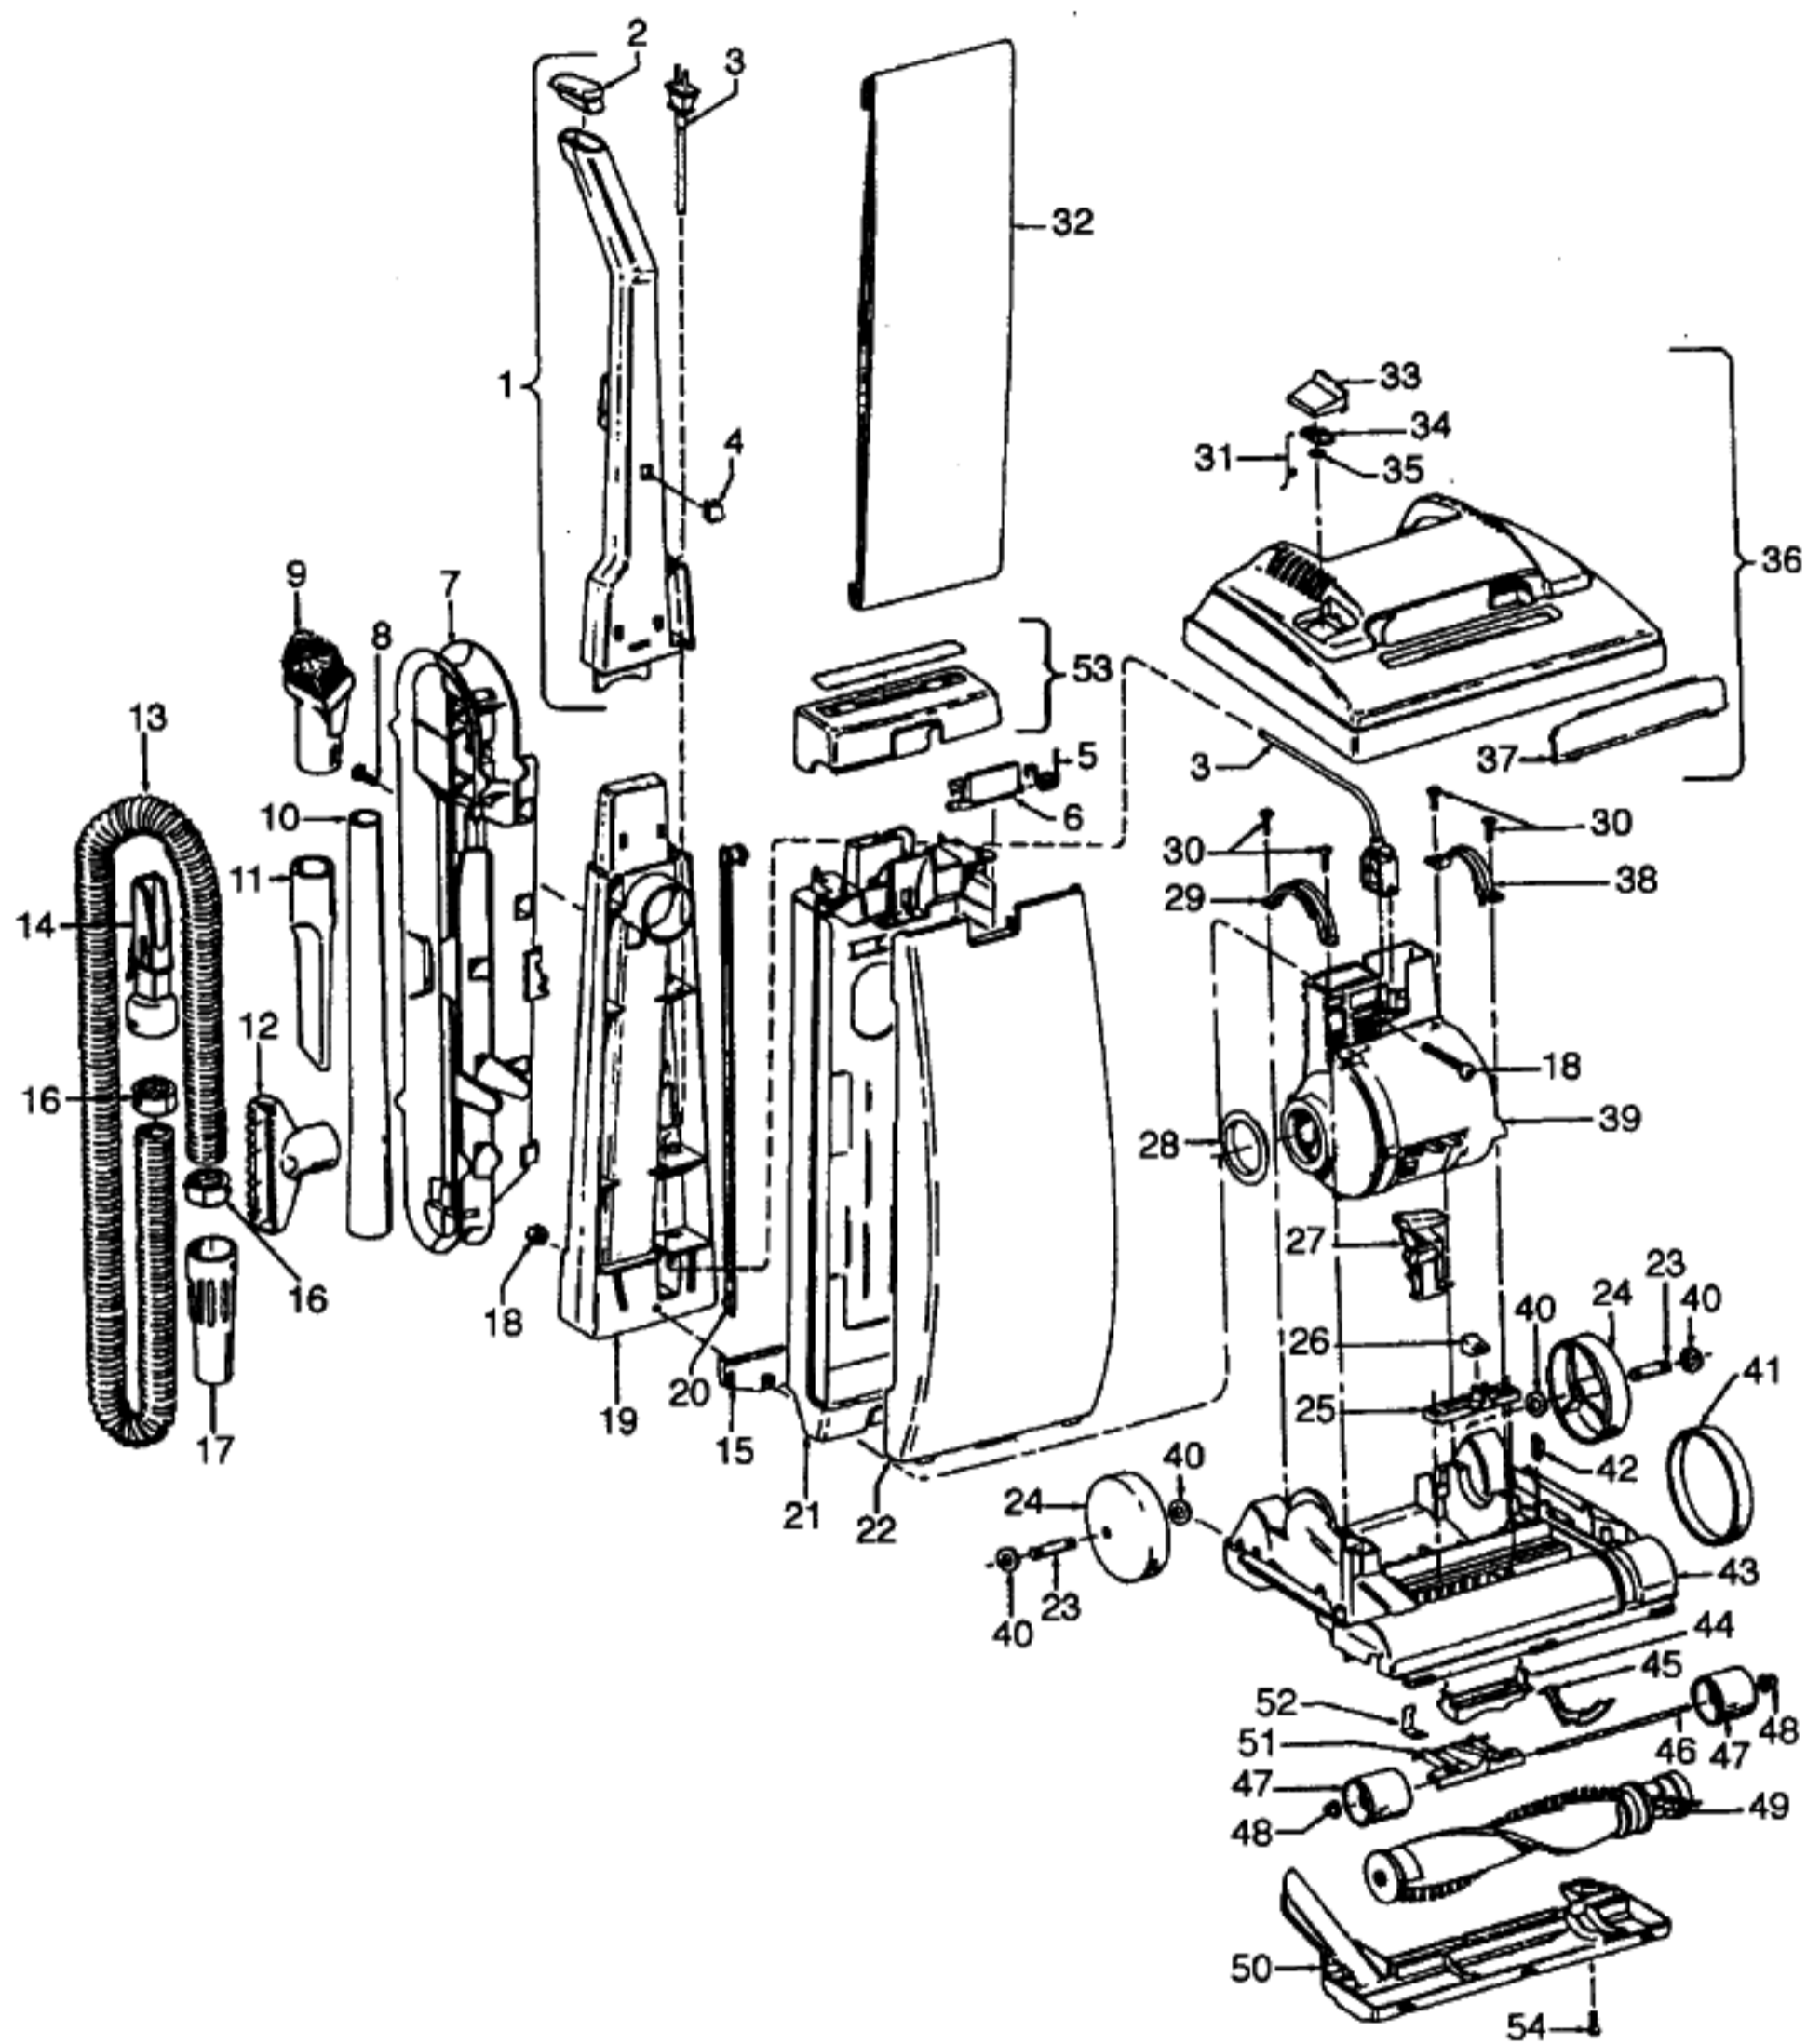

Lightweight Commercial

Model C1414-900

Ref. No.	Part No.	Description
1	48663158	Upper Handle Assm. - ABE
2	37911079	Handle Cap - ABE
3	46368005	Attachment Cord - AAW
4	37911061	Plug
5	38355008	Spring
6	36151006	Latch
7	41426086	Tool Holder - ABE
8	21447220	* Screw - Self Tapping
9	43414145	Dusting Brush - AG
10	38634078	Ext. Tube - AG
11	38617024	Crevice Tool - AG
12	38614029	Furniture Nozzle - AG
13	43434232	Hose Comp. - ABX/AG
14	38656035	Hose Connector - AG
15	36425081	Bag Housing Bracket
16	36116014	Hose Connector Collar - AG
17	32288011	Hose Adapter - AG
18	40201085	Nut & Bolt
19	39464005	Lower Handle - ABE
20	38456036	Switch Control Rod - ABB
21	37254068	Bag Housing
22	37257280	Bag Housing Door - AG (Inc. items 5,6)
23	31531008	Wheel Shaft - AY
24	38522011	Rear Wheel - AG
25	38567008	Cam Actuator - KE
26	38421070	Indicator Knob - ABE
27	38458022	Handle Release Lever - AG
28	38784016	Seal
29	36131057	Motor Retainer Cap - R.H.
30	21447217	* Screw - Self Tapping
31	38351013	Spring
32	4010001A	Throw Away Bag - 3 Pk. - Standard
	43667034	Cloth Reusable A Bag
33	37257257	Door - AG
34	Not applicable	Seal
35	Not applicable	* Speed Nut
36	42252B42	Hood Assm. - AG (Incl. Items 33,37)
37	37246130	Panel - AG

Ref. No.	Part No.	Description
38	36131090	Motor Retainer Cap - L.H.
39	43576201	Motor (P. 277)
40	21312787	Washer (4)
41	38528040	Belt
42	13261AY	* Rug Nozzle Rib Shoe
43	42243002	Main Body Assm. (Incl. Items 23,24,27,42)
44	38563011	Nozzle Height Adj. Cam
45	Not Available	Lever - Use 43248054 wheel assem.
46	Not Available	Wheel Shaft - Use 43248054 wheel assem.
47	Not Available	Wheel - Use 43248054 wheel assem.
48	36131056	* Wheel Retainer - BZ
49	48414075	Agitator (P. 277)
50	37245017	Bottom Plate - AG
51	43248059	Front Wheel Assm. (Incl. It. 45,46,47)
52	34572002	Cam Actuator Spring - FW
53	37959105	Bag Housing Cap Assm.
54	21447121	* Screw - Self Tapping