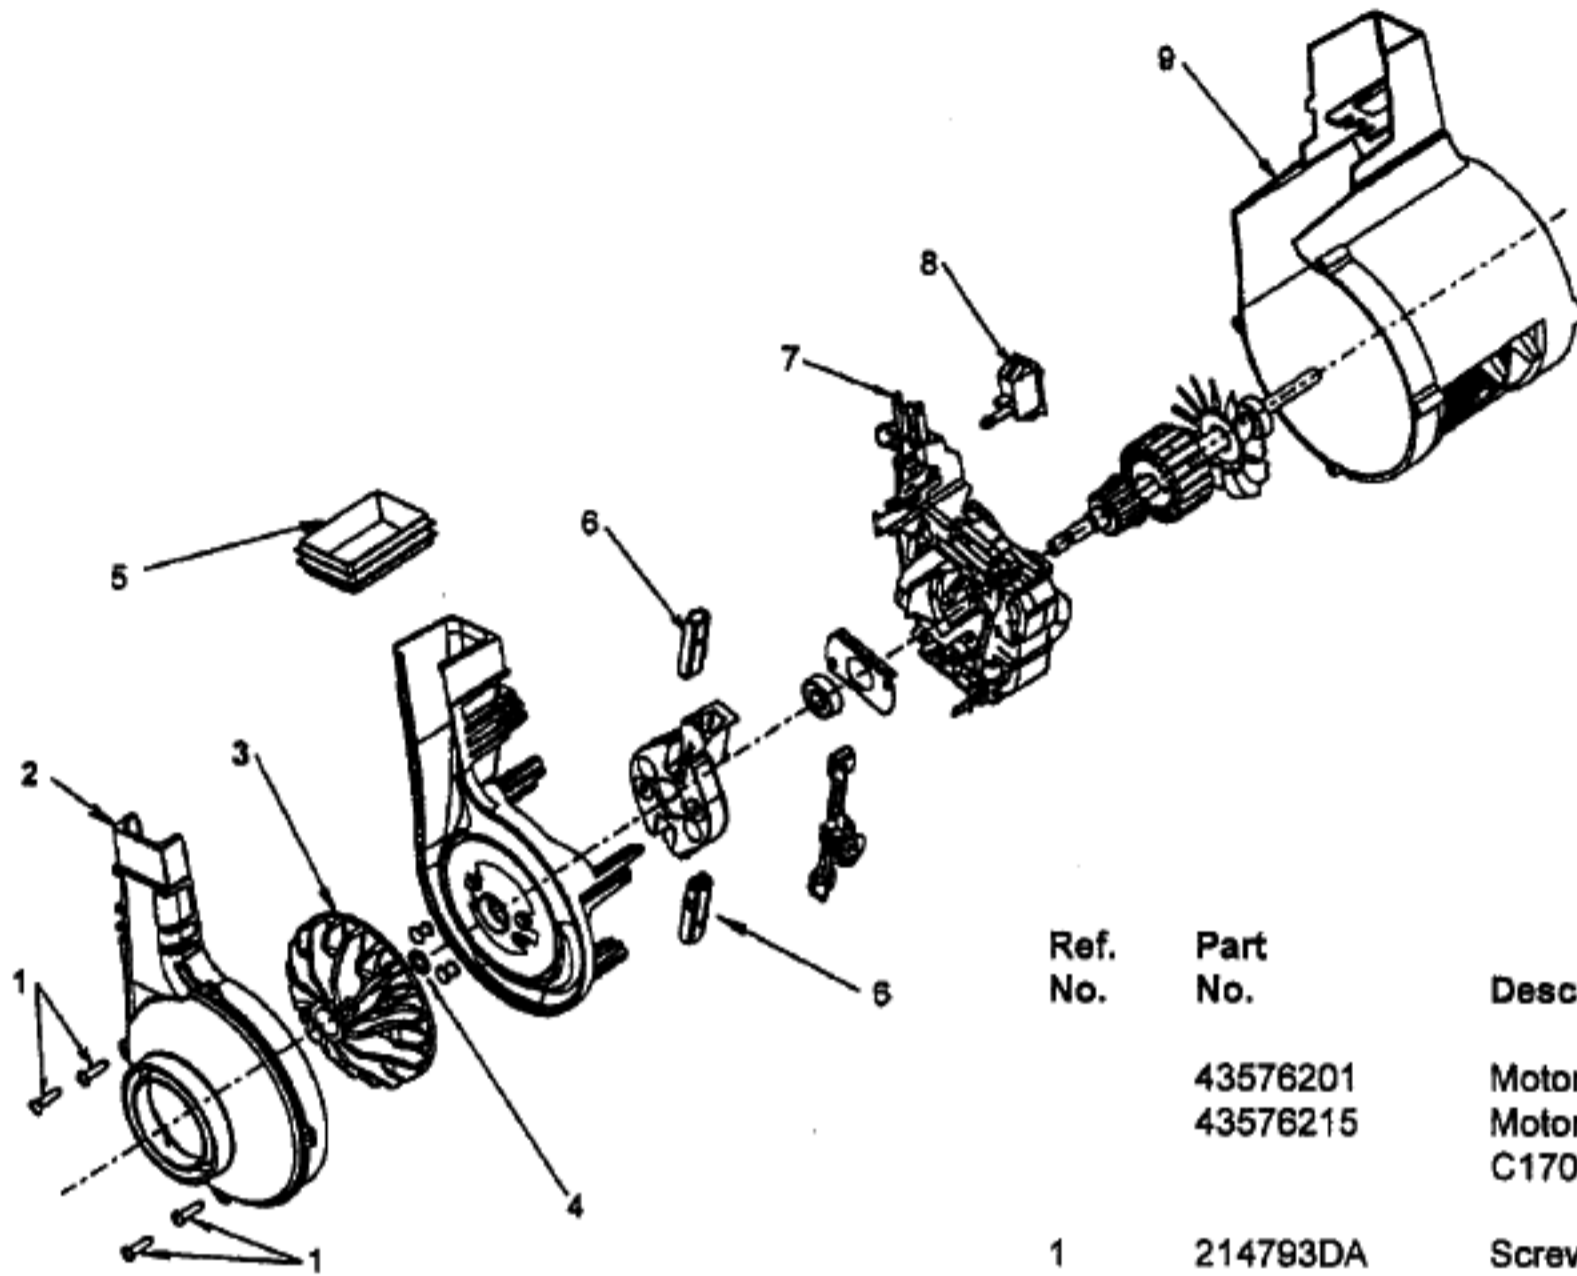

Ref. No.	Part No.	Description
	43576201	Motor Assembly Complete
	43576215	Motor Assembly Complete C1700-900
1	214793DA	Screw-Self Tapping (4)
2	38736033	Fan Chamber
3	43565006	Fan / Nut Assembly
4	21312793	* Washer
5	38783020	Duct Seal
6	41311022	Motor Brush Assembly (2)
7	36914006	Switch Bus Bar
8	28161068	Switch Assembly
9	37194046	Motor End Cap Assembly

Agitator - #48414081 - C1404, C1412-900
#48414075 - C1414-900

Ref. No.	Part No.	Description
1	36423016	Thread Guard - RH
2	43267002	Agitator Bearing Assm. (2)
3	21347003	* Conical Washer (2)
4	36422022	Agitator End (2)
5	N/A	Agitator Body
6	N/A	Agitator Shaft
7	36423017	Thread Guard - LH - AG