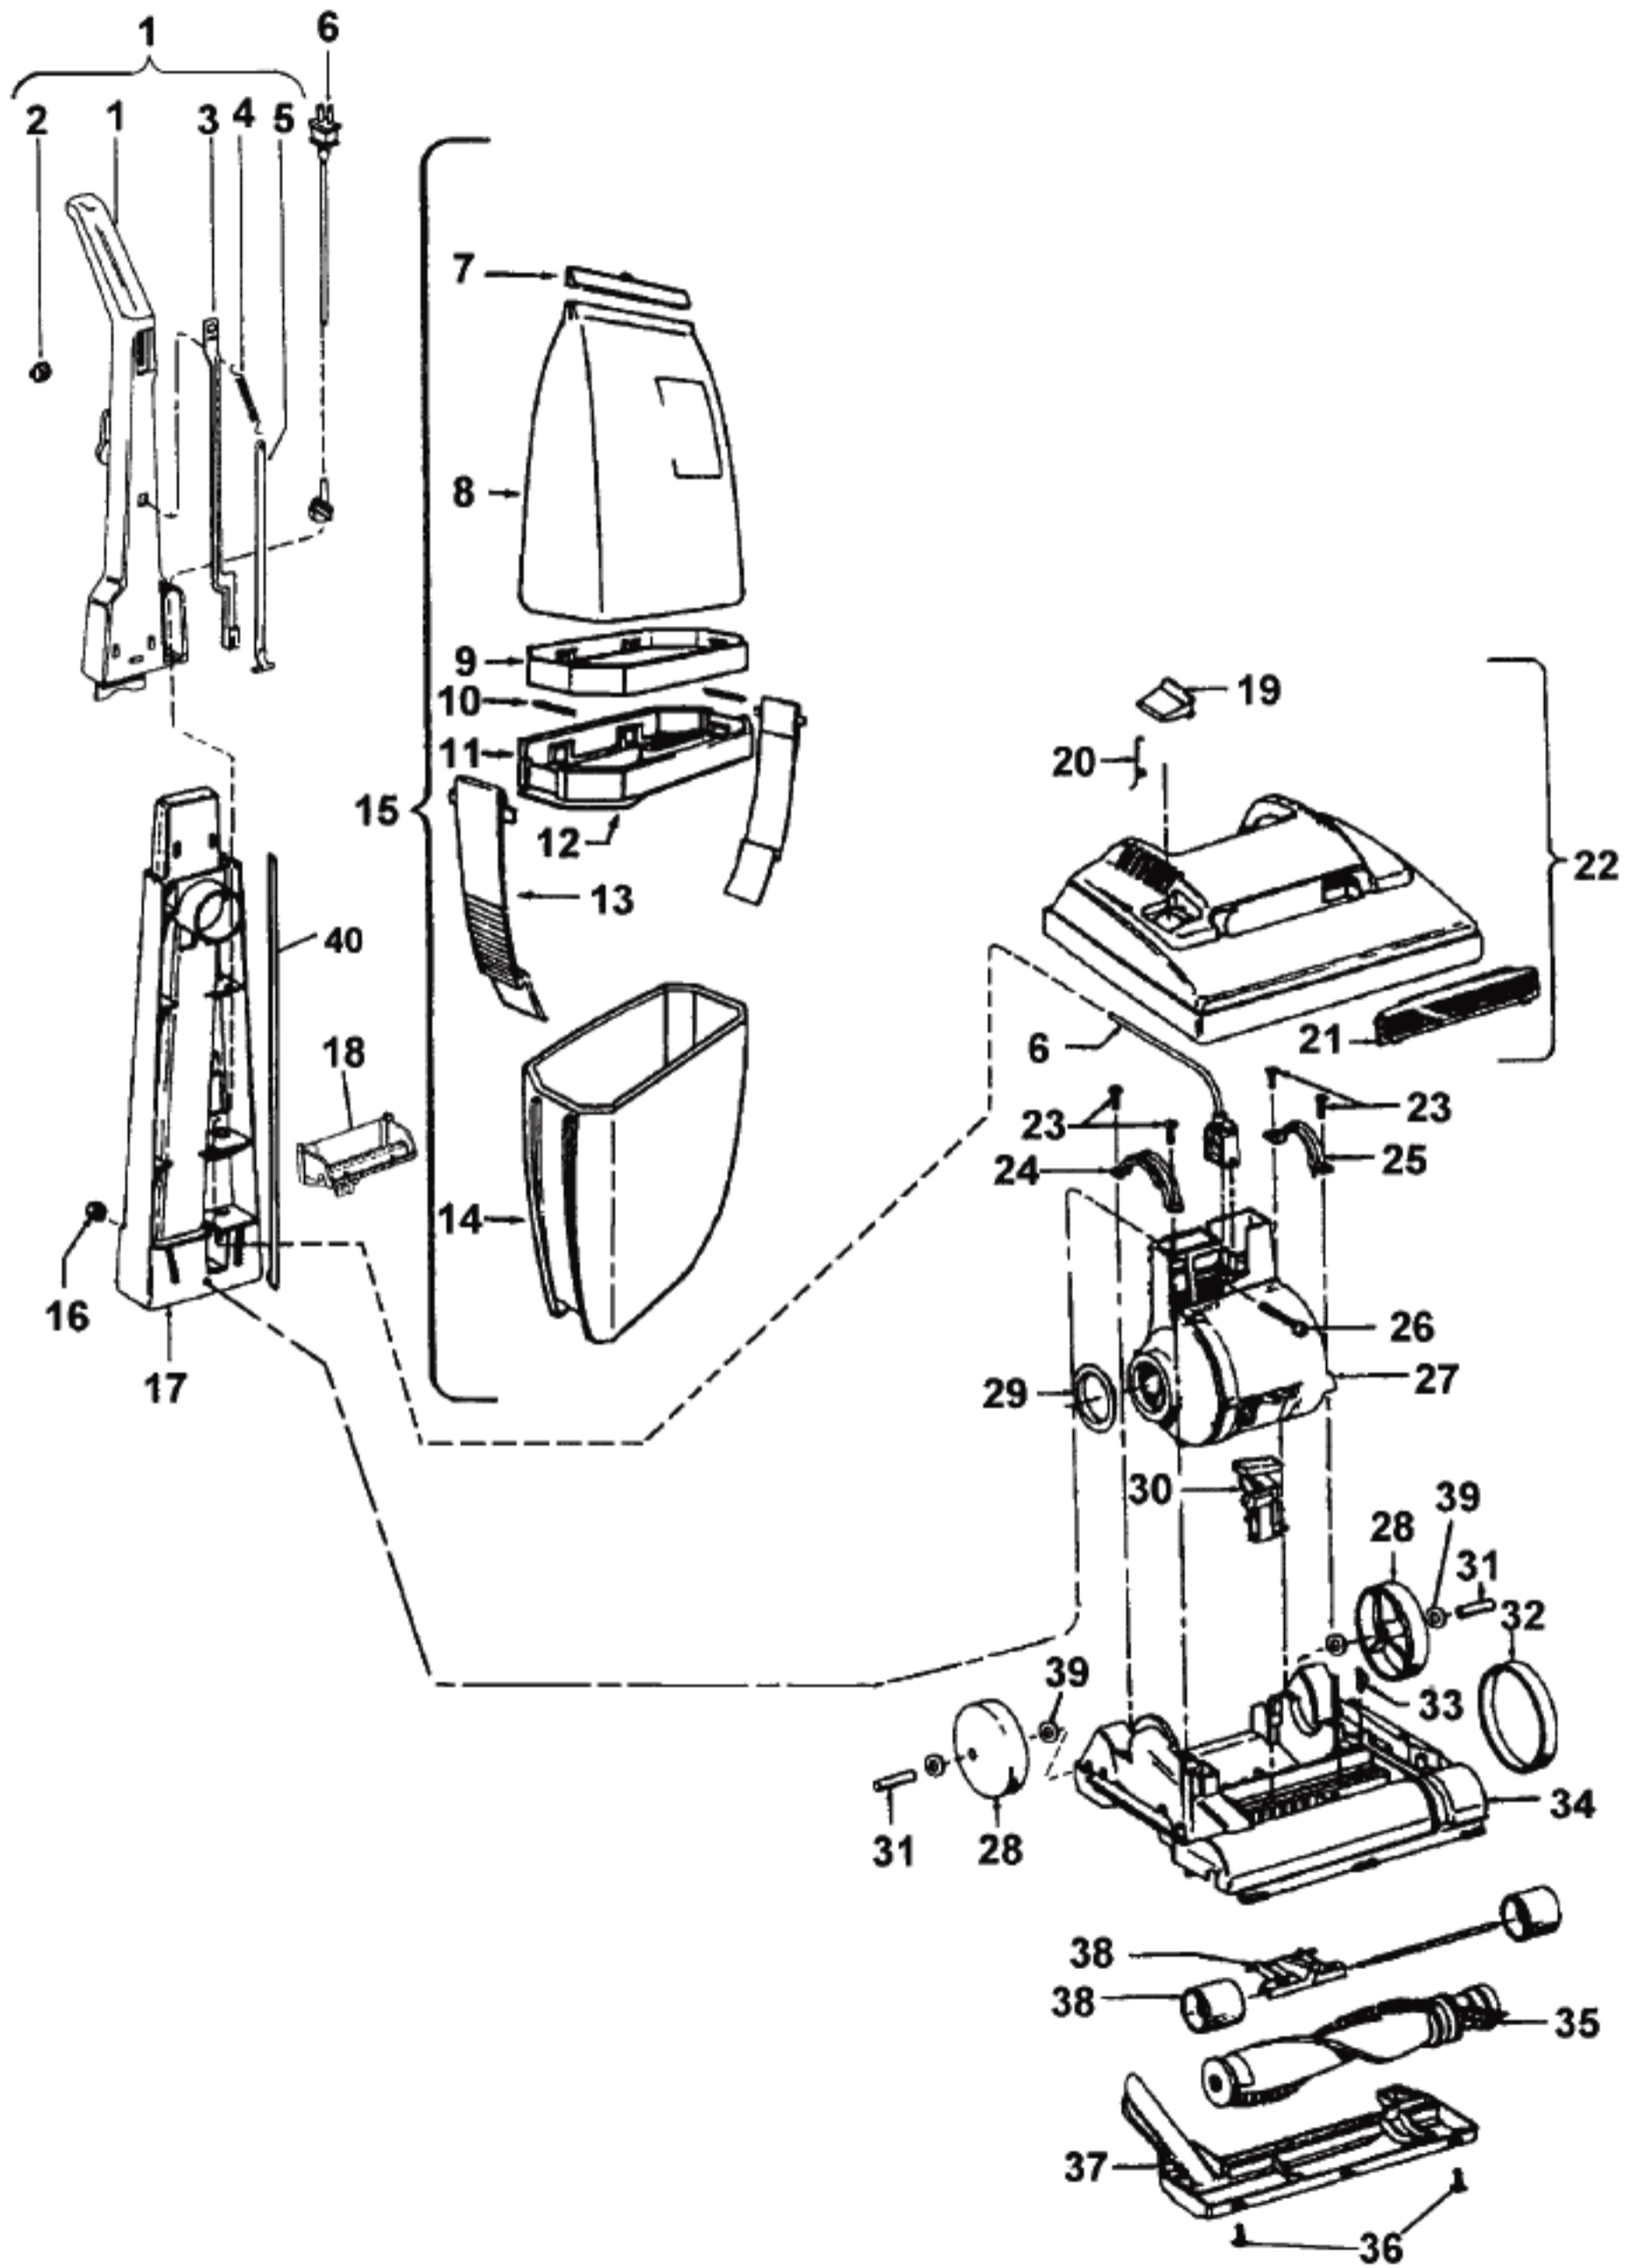

----- Manual continues below part list -----

Available Replacement Parts for HOOVER C1415

H-38528040	BELT VACUUM HOOVER OEM (1 PACK)
48414036	HOOVER ELITE BRUSH ROLLER

Commercial Cleaner

Model C1415

Ref No.	Part No.	Description	Ref No.	Part No.	Description
1	48663179	Upper Handle Comp.	26	40201085	Nut & Bolt Assembly
2	38421005	Switch Button - ACC	27	43576141	Motor Assembly (P. 221)
3	48663164	Switch Rod - Upper (Incl. It. 1,2, 4,5)	28	38522011	Wheel - Rear - AG (2)
4	38335020	Spring	29	38784016	Seal
5	36425071	Bag Strap	30	38458022	Handle Release Lever
6	46368005	Attachment Cord	31	31531008	Wheel Shaft - AY (2)
7	36425067	Bag Support - Upper	32	38528027	+ Belt (use 38528040)
8	43681010	Bag Assem. Comp.	33	13261AY	* Rib Shoe
9	35173001	Bag Expander - AG	34	42242270	Main Body Assem. - AG (Incl. It. 30, 33, 34, 35)
10	34112015	Seal	35	48414081	Agitator (P.221)
11	36426045	Dirt Cup Support	36	21447121	+* Screw Self Tapping
12	34123020	Gasket	37	37245017	Bottom Plate
13	36155011	Latch	38	43248055	Front Wheel Assembly
14	38775064	Dirt Cup	39	21312787	Washer
15	43681015	Bag Assem. Comp w/ Dirt Cup	40	38458046	Switch Rod Lower
16	40201085	Nut & Bolt Assembly			
17	48669017	Lower Handle	Items Not Illustrated		
18	36426050	Dirt Cup Support - Lower			
19	37257257	Door - AG		21447072	Dirt Cup Support Screws (2 Req'd)
20	38351013	Spring			
21	42247016	Panel	Packaging Material		
22	42252A94	Hood Assembly			
23	21447217	* Screw Self Tapping			
24	36131057	Motor Retainer Cap - RH		58175152	+ Carton
25	36131090	Motor Retainer Cap - LH		56511A97	Owners Manual

Motor - #43576141

Ref. No.	Part No.	Description
	43576141	Motor Assm. Comp.
1	N/A	Screw-Self Tapping (4)
2	38736033	Fan Chamber - MW
3	38755030	Fan
4	N/A	Rivet - Semi Tubular (2)
5	N/A	Motor Housing Assm.
6	N/A	Motor Brush Holder (2)
7	N/A	Motor Brush Assm. (2)
8	N/A	Bearing
9	N/A	Bearing Retainer
10	36914004	Switch Bus Bar
11	39116005	+ Attachment Terminal