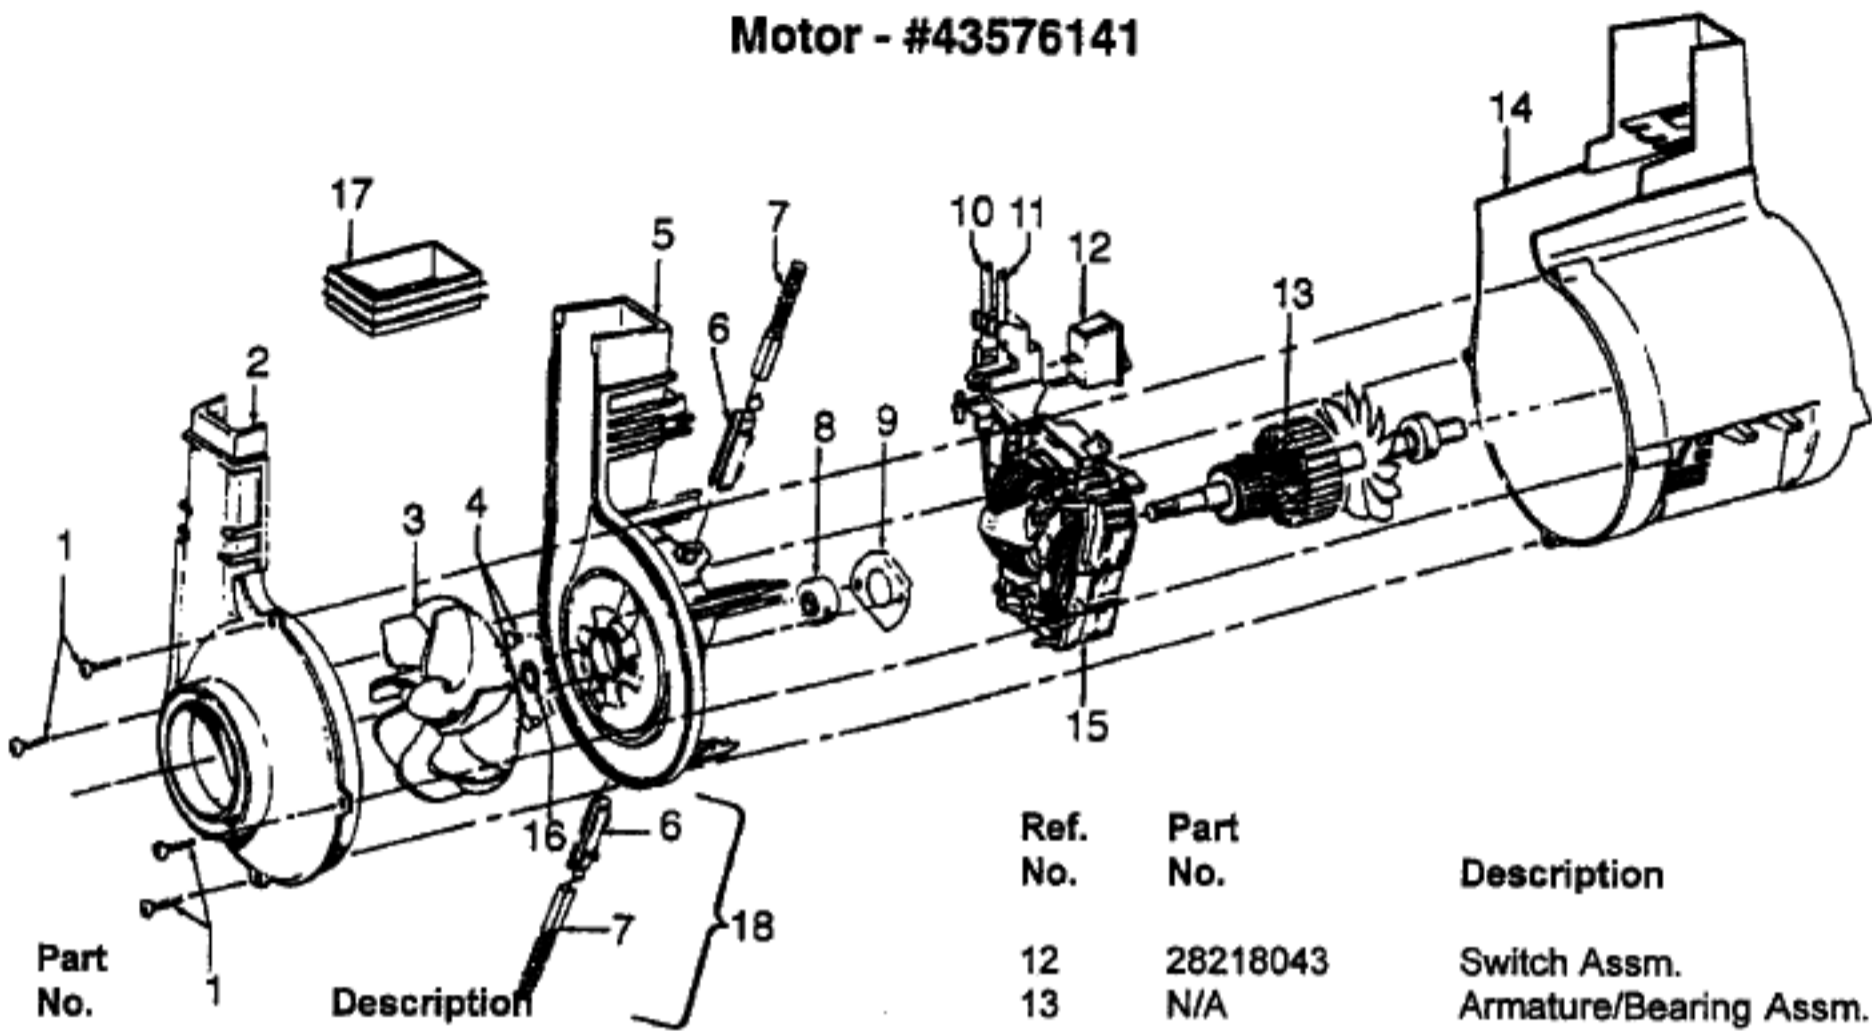

----- Manual continues below part list -----

Available Replacement Parts for HOOVER C1415

H-38528040	BELT VACUUM HOOVER OEM (1 PACK)
48414036	HOOVER ELITE BRUSH ROLLER

Commercial Cleaner

Model C1415

Ref No.	Part No.	Description	Ref No.	Part No.	Description
1	48663179	Upper Handle Comp.	26	40201085	Nut & Bolt Assembly
2	38421005	Switch Button - ACC	27	43576141	Motor Assembly (P. 221)
3	48663164	Switch Rod - Upper (Incl. It. 1,2, 4,5)	28	38522011	Wheel - Rear - AG (2)
4	38335020	Spring	29	38784016	Seal
5	36425071	Bag Strap	30	38458022	Handle Release Lever
6	46368005	Attachment Cord	31	31531008	Wheel Shaft - AY (2)
7	36425067	Bag Support - Upper	32	38528027	+ Belt (use 38528040)
8	43681010	Bag Assem. Comp.	33	13261AY	* Rib Shoe
9	35173001	Bag Expander - AG	34	42242270	Main Body Assem. - AG (Incl. It. 30, 33, 34, 35)
10	34112015	Seal	35	48414081	Agitator (P.221)
11	36426045	Dirt Cup Support	36	21447121	+* Screw Self Tapping
12	34123020	Gasket	37	37245017	Bottom Plate
13	36155011	Latch	38	43248055	Front Wheel Assembly
14	38775064	Dirt Cup	39	21312787	Washer
15	43681015	Bag Assem. Comp w/ Dirt Cup	40	38458046	Switch Rod Lower
16	40201085	Nut & Bolt Assembly			
17	48669017	Lower Handle	Items Not Illustrated		
18	36426050	Dirt Cup Support - Lower			
19	37257257	Door - AG		21447072	Dirt Cup Support Screws (2 Req'd)
20	38351013	Spring			
21	42247016	Panel	Packaging Material		
22	42252A94	Hood Assembly			
23	21447217	* Screw Self Tapping			
24	36131057	Motor Retainer Cap - RH		58175152	+ Carton
25	36131090	Motor Retainer Cap - LH		56511A97	Owners Manual

Motor - #43576141

Ref. No.	Part No.	Description
	43576141	Motor Assm. Comp.
1	N/A	Screw-Self Tapping (4)
2	38736033	Fan Chamber - MW
3	38755030	Fan
4	N/A	Rivet - Semi Tubular (2)
5	N/A	Motor Housing Assm.
6	N/A	Motor Brush Holder (2)
7	N/A	Motor Brush Assm. (2)
8	N/A	Bearing
9	N/A	Bearing Retainer
10	36914004	Switch Bus Bar
11	39116005	+ Attachment Terminal