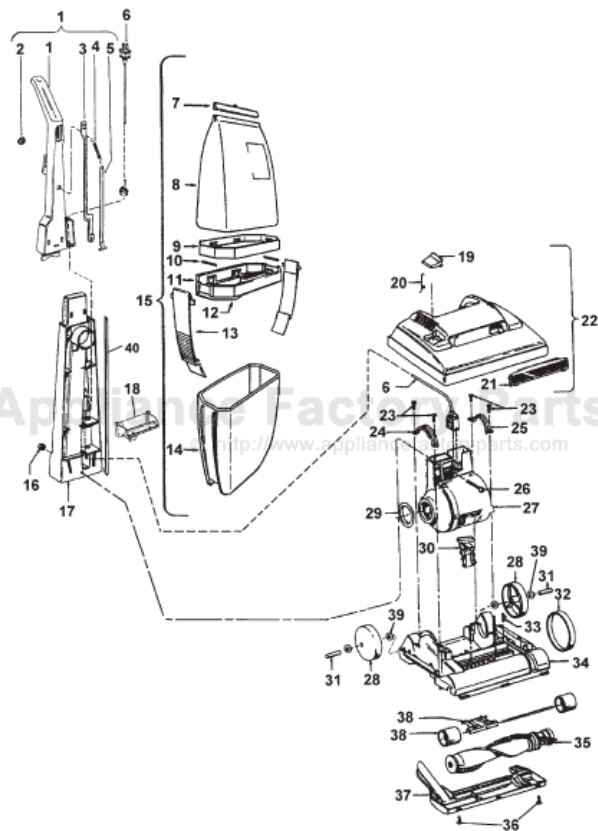

[Find Your HOOVER Vacuum Cleaner Parts - Select From 1456 Models](#)

----- Manual continues below part list -----