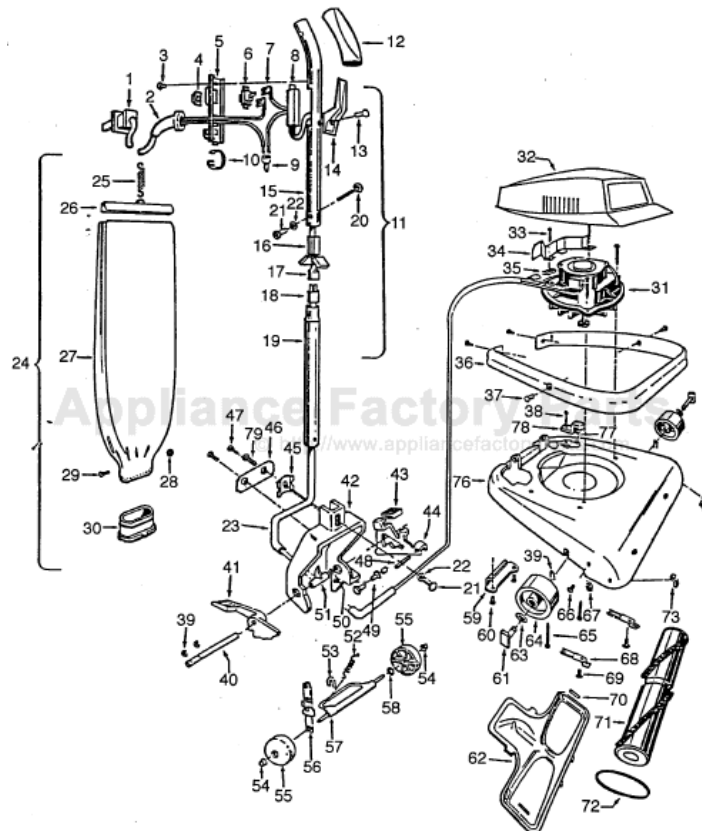

HOOVER C1425 Owner's Manual

[Shop genuine replacement parts for HOOVER C1425](#)

[Find Your HOOVER Vacuum Cleaner Parts - Select From 1456 Models](#)

----- Manual continues below part list -----