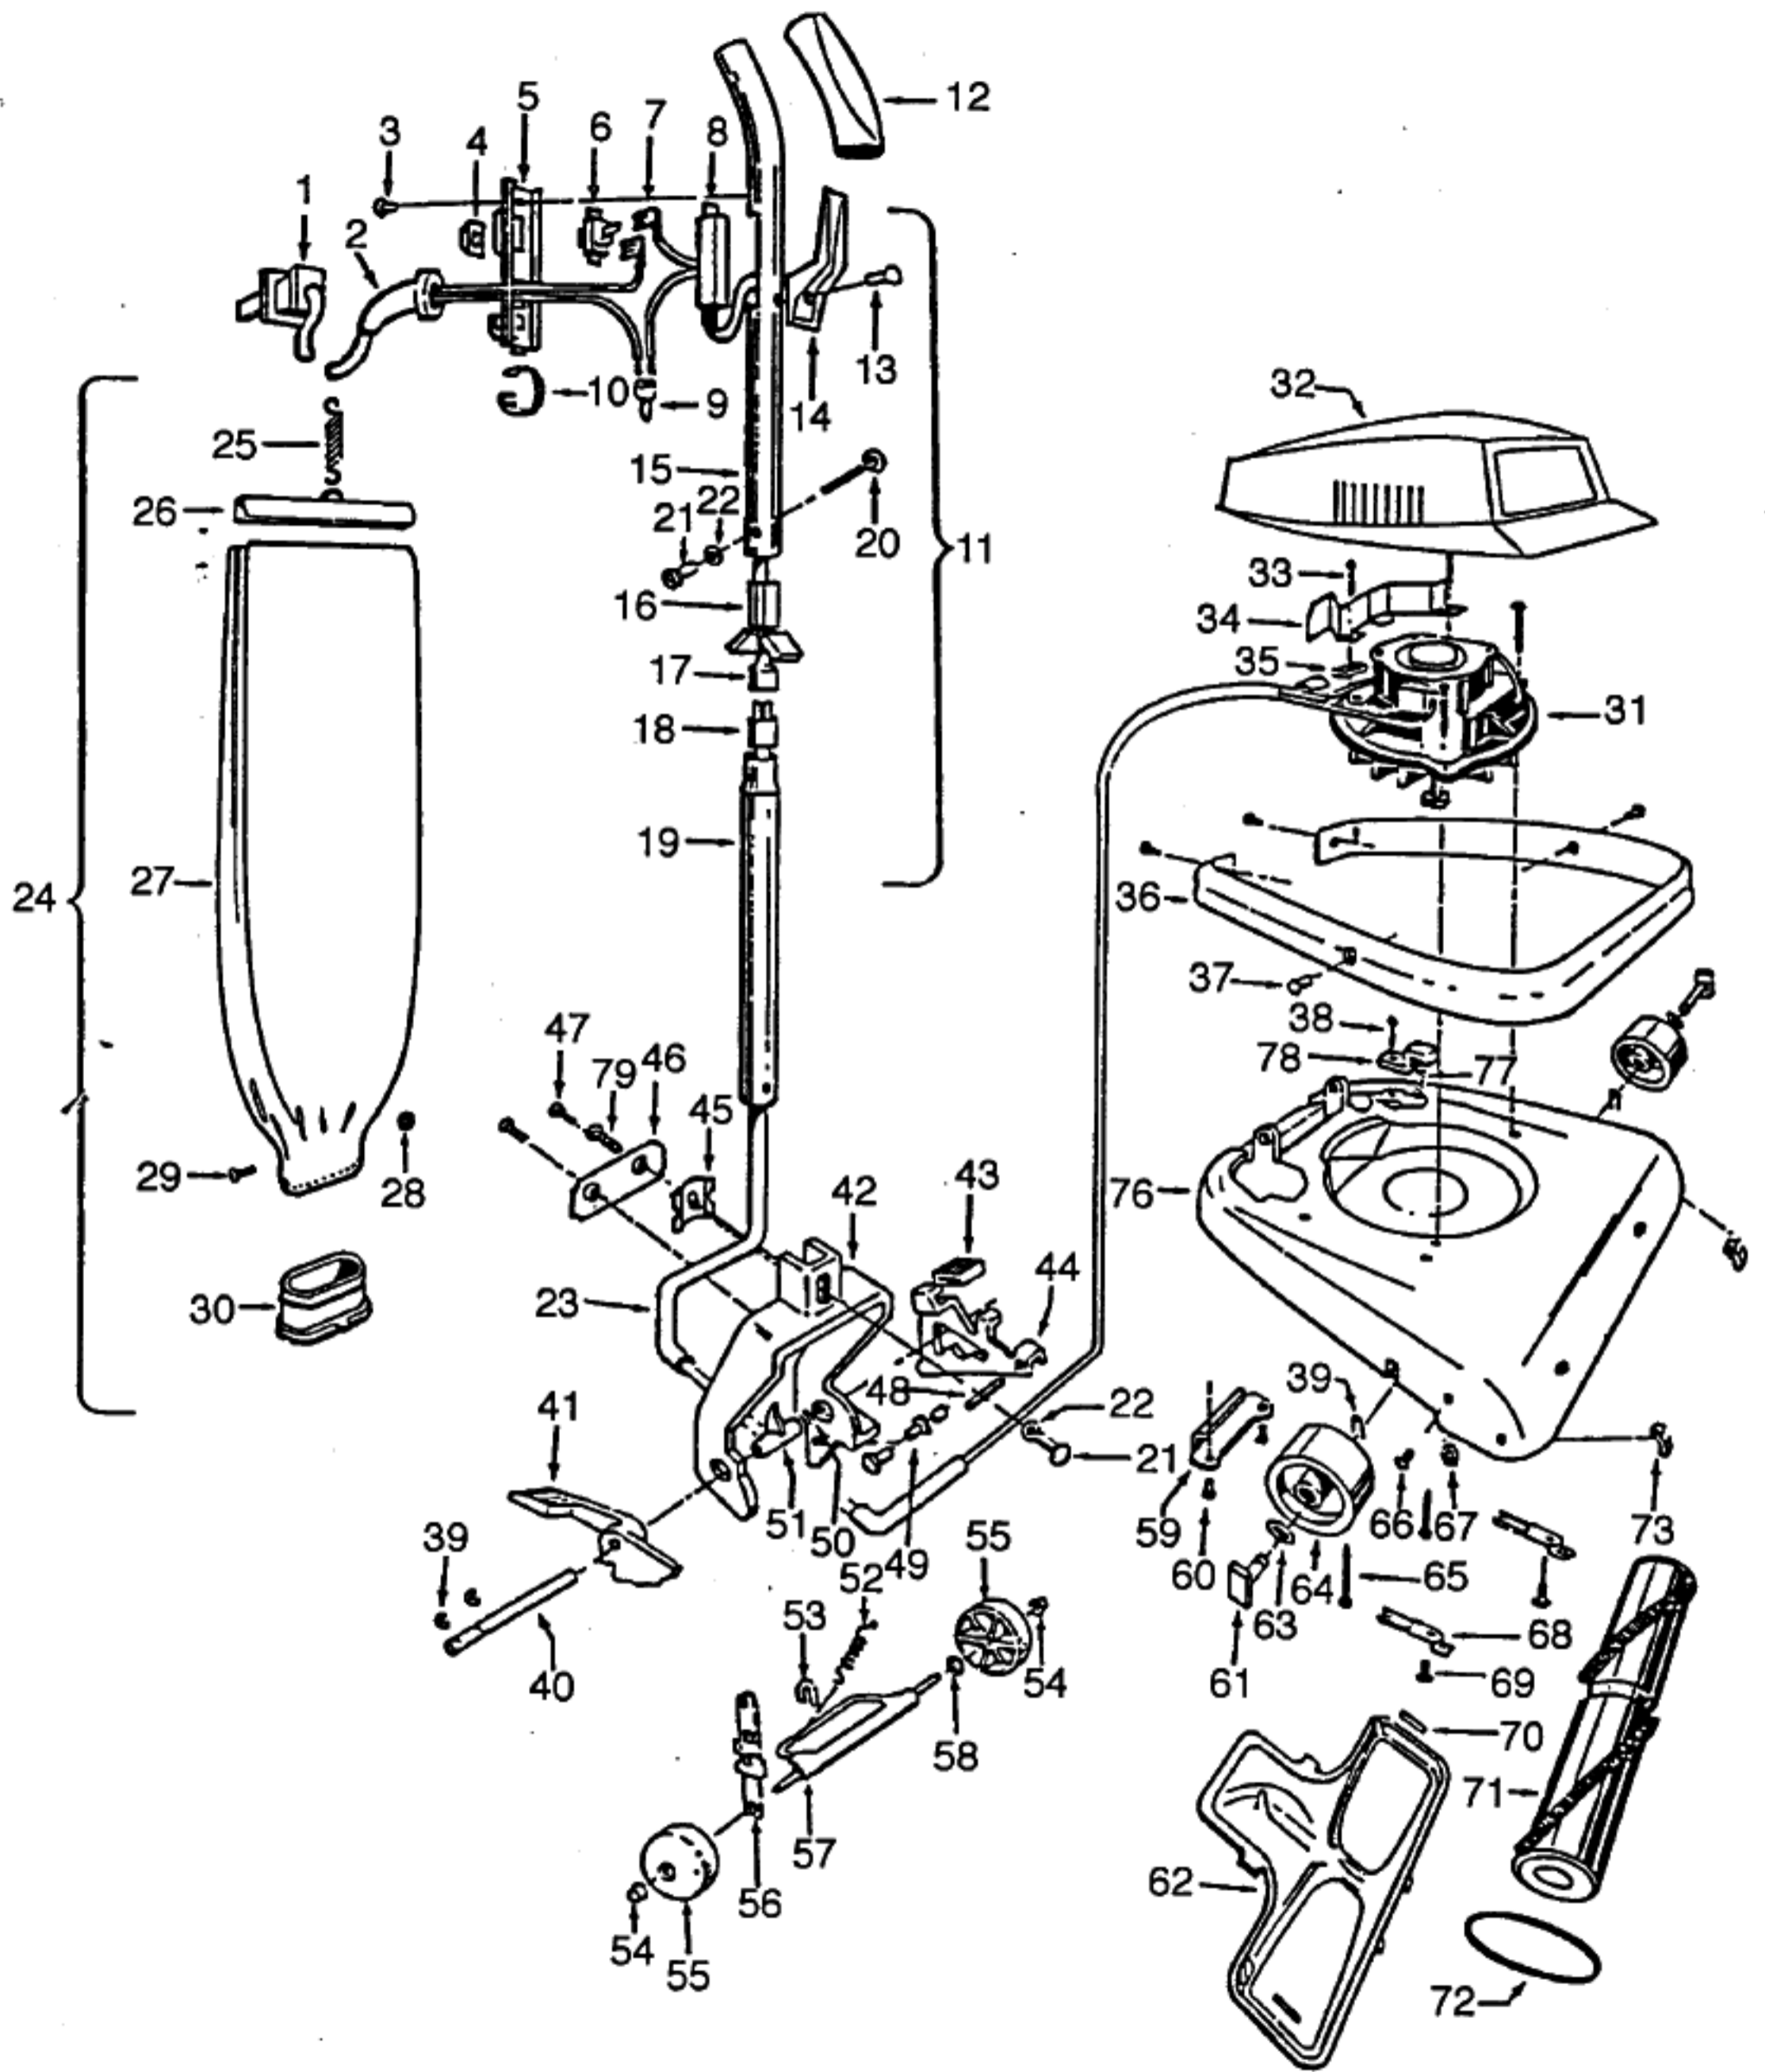

Ref. No.	Part No.	Description
1	46383127	Cord - AAW - 50'
2	36216002	Cord Protector - AG
3	21465314	* Screw
4	38421012	Switch Button - AG
5	37258110	Switch Cover - AG
6	281770KD	Switch
7	27666702	* Terminal
8	37214070	Switch Case
9	48969	* Wire Nut
10	27479307	* Cable Tie
11	48644106	Handle Comp. - AX
12	39454070	Handle Grip - BU
13	21256094	* Rivet
14	39441016	Cord Clip - AG
15	48644114	Upper Handle - AX
16	36913007	Insulator
17	47155005	Connector Cord
18	46321033	Connector Cord & Tubing
19	32284023	Lower Handle - AX
20	21631301	Handle Bolt
21	32277021	Nut
22	13704	* Washer
23	31728022	Tubing
24	43675187	Outer Bag Comp. - AAW/AG
25	38336019	Spring
26	41128011	Bag Clip & Spring - AG
27	43674221	Cloth Bag - AG
28	15854EF	* Nut
29	21765159	* Screw
30	41424011	Bag Flange & Gasket
31	43574193	Motor (P.22)
32	42251325	Hood - AAW
33	21447211	+* Screw
34	34287012	Baffle
35	41119009	Retainer & Sleeve
36	36231042	Furniture Guard - BU
37	32242004	* Rivet
38	21447229	* Screw
39	13730	* Lock Ring
40	161509AY	Bail Shaft
41	38452051	Nozzle Adj. Lever - AG
42	41416072	Bail - AG
43	38426080	Foot Pad - AG
44	43137047	Handle Control Lever - AG
45	35463011	Handle Plate
46	37954001	Bail Cover Plate - AG

Agitator 48414021

Ref. No.	Part No.	Description
1	12985AY	Thread Guard - RH
2	48495AY	Thread Guard - LH
3	43267002	Bearing
4	21347003	* Washer
5	41435070	End
6	32724008	Shaft
7	48445001	Agitator Brush

Ref. No.	Part No.	Description
47	21481273	* Screw
48	47450AY	Pivot Pin
49	11735	Roller Kit
50	48409FW	Spring
51	19907	Bag Flange Clamp Lever
52	161513	Spring
53	34252005	* Yoke
54	32182001	* Wheel Retainer
55	38521019	Rear Wheel - AG
56	43263003	Cam Follower
57	41431013	Wheel Shaft
58	21312806	* Washer
59	35434040	Axle Retainer
60	21447229	* Screw
61	47457AY	Wheel Shaft
62	37245081	Bottom Plate - AG
63	21312724	* Washer
64	34791AG	Carrier Wheel
65	21447020	* Screw
66	48422	* Rivet
67	21312781	* Washer
68	36153006	Latch
69	21447229	Screw
70	34111001	* Support Pad
71	48414021	Agitator - 2B
72	44783AG	Belt
73	34784021	Agitator Retainer Spring
74	N/A	
75	N/A	
76	42242269	Main Body - AG
77	12559FW	Spring
78	34665007	Pin Retainer
79	21631302	Handle Bolt

PACKAGING MATERIAL

56711134	+ Assembly Inst. Sheet
56711136	+ Oper. Inst. Folder
59814067	Carton
58343025	Front Support
58366012	Rear Support