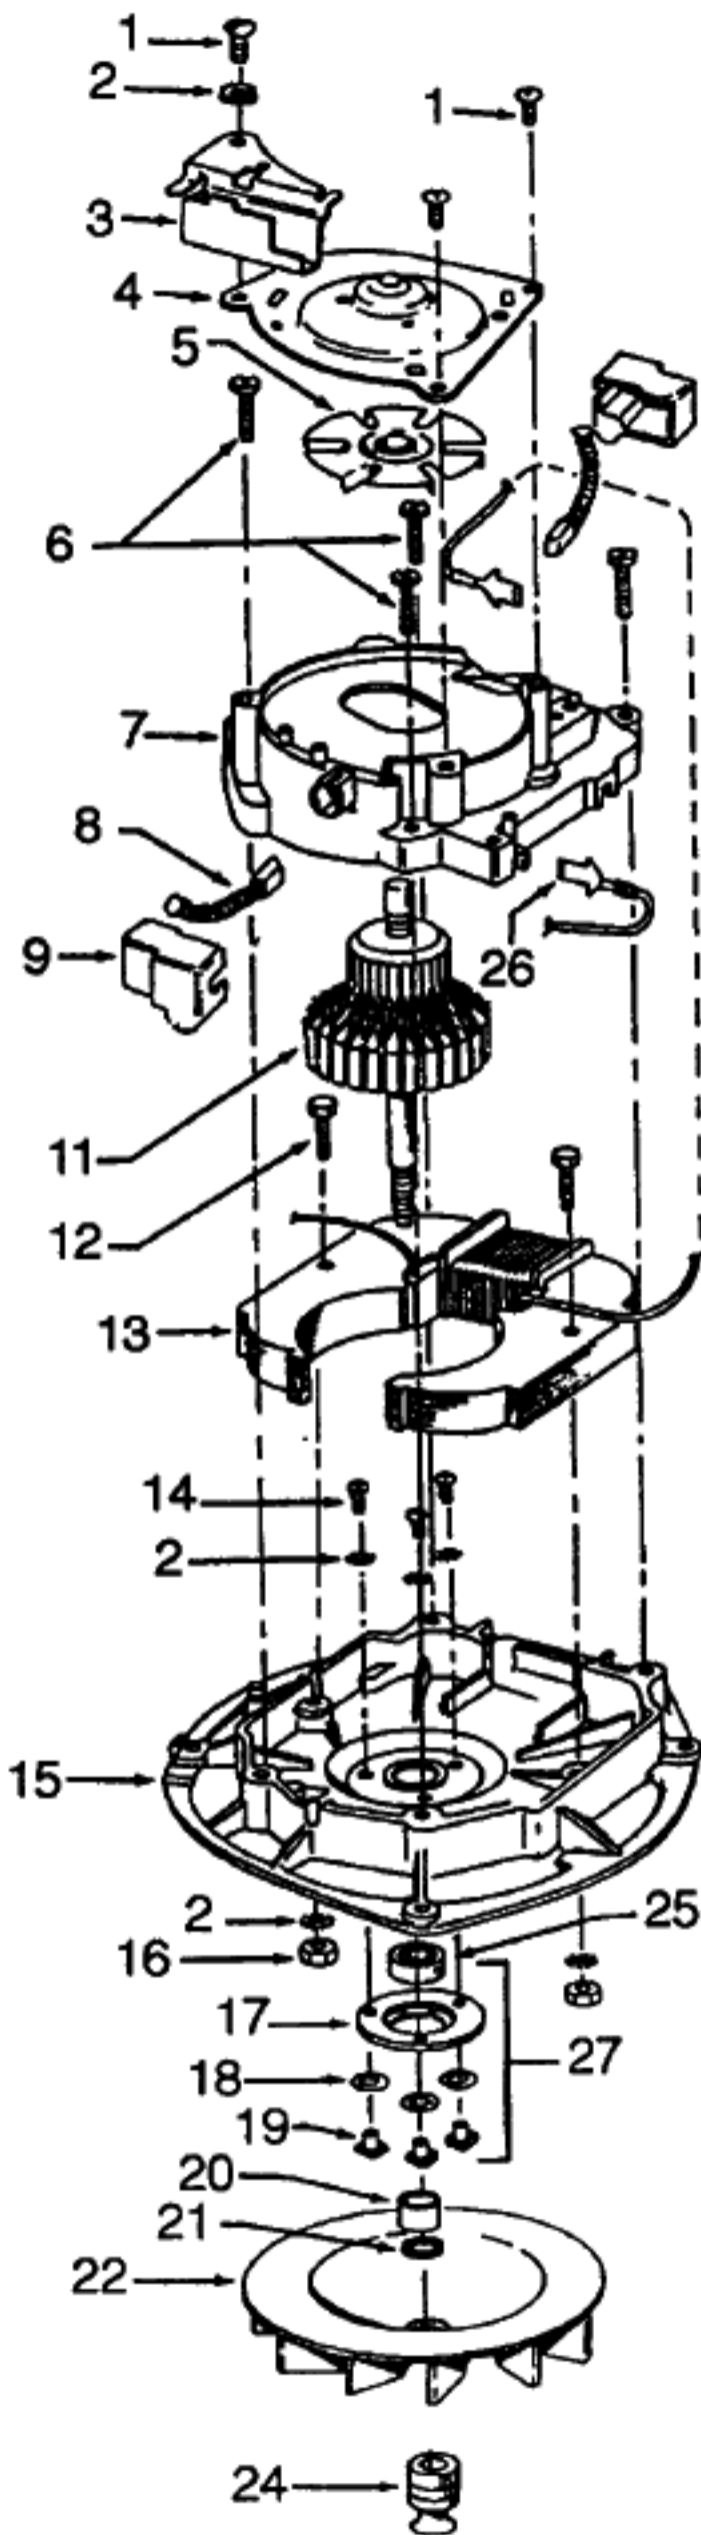

Motor

**Models C1065, C1067, C1069, C1085, C1401
C1405, C1425, C1429, U7021, U7063, U7077, U7079**

**Motor #43574192
1-Speed w/Guide**

**Motor #43574193
1-Speed w/o Guide**

Ref. No.	Part No.	Description
1	45533AY	* Screw
2	14062	* Washer
3	41961009	Indicator Guide
4	42934002	Upper Bearing
5	38755004	Vent Fan
6	161535	* Screw
7	19857	+ Upper Motor Casing
8	47318012	Carbon Brush
9	36315003	Brush Insulator
11	44768051	Armature
12	45118	* Bolt
13	45412015	Field Coil
14	21772501	* Screw
15	42193006	Lower Motor Case
16	15673	* Nut
17	32184003	Retainer
18	19772	* Washer
19	45251	Nut
20	31731002	Spacer
21	166563	* Washer
22	38755011	Fan - Poly
24	43251003	Motor Pulley
25	24152807	Bearing
26	14320	* Terminal
27	43267006	Bearing Kit

ITEMS NOT ILLUSTRATED

35276006 Indicator Guide Spring