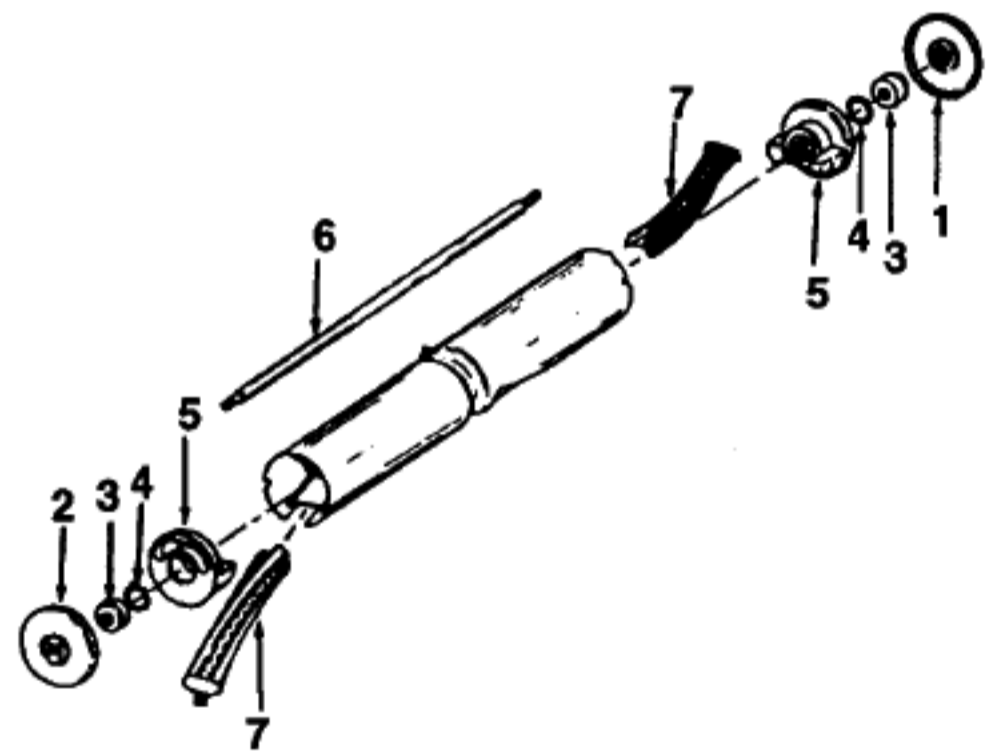

Ref. No.	Part No.	Description
69	21447229	* Screw
70	34111001	* Support Pad
71	48414021	Agitator - 2B
72	44783AG	Belt
73	34784021	Agitator Retainer Spring
74	21631302	Handle Bolt
75	N/A	
76	42242269	Main Body - AG
77	12559FW	Spring
78	34665007	Pin Retainer
79	21447229	* Screw
80	32242004	* Rivet
81	36231042	Furniture Guard - BU
82	41119009	Retainer & Sleeve
83	34287012	Baffle
84	21447211	* Screw
85	42251325	Hood - AAW
86	43574193	Motor- 1 Speed - (P - 22)

PACKAGING MATERIAL

56711069	+	Assembly Inst. Sheet
56711070	+	Instruction Book
58174080		Carton
58343025		Front Support
58366012		Rear Support
58216006		Dirt Cup Middle Pad

Agitator 48414021

Ref. No.	Part No.	Description
1	12985AY	Thread Guard - RH
2	48495AY	Thread Guard - LH
3	43267002	Bearing
4	21347003	* Conical Washer
5	41435070	End
6	32724008	Shaft
7	48445001	Agitator Brush