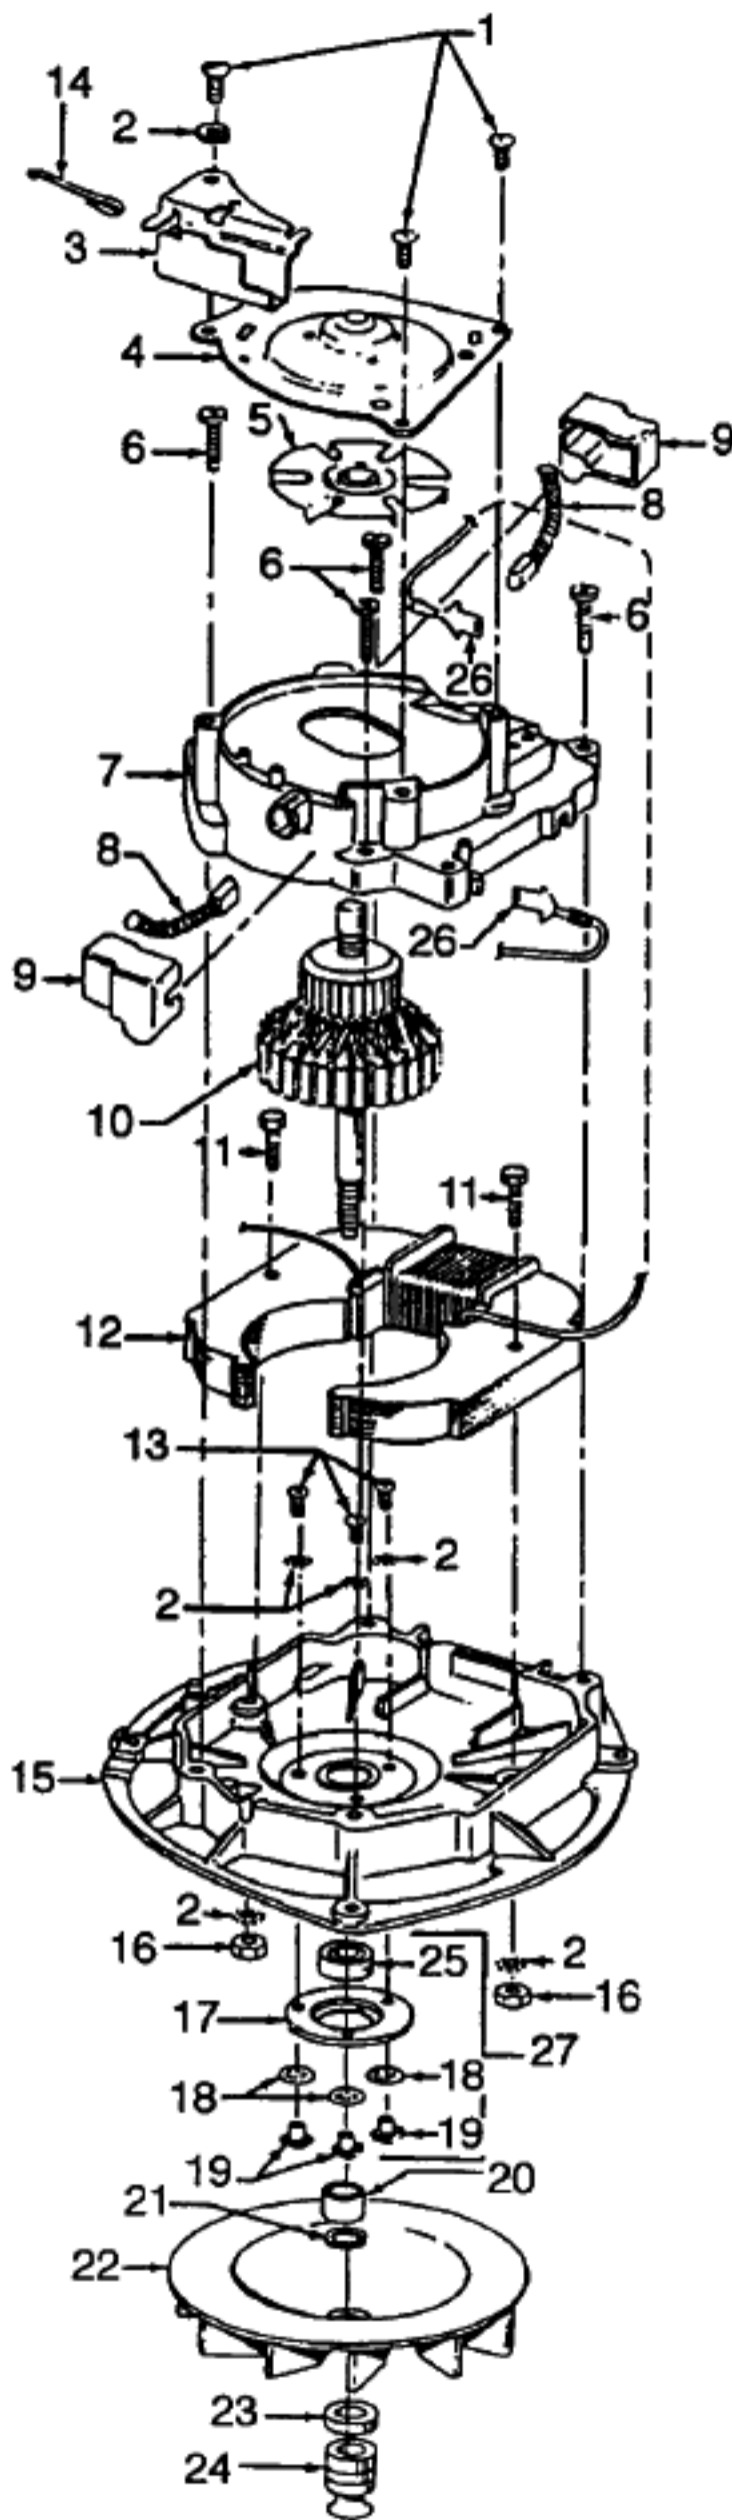

Available Replacement Parts for HOOVER C1431

H-4010001A	VACUUM BAG OEM HOOVER 3 PACK
H-43267002	AGITATOR BEARING ASM

Motor 40309020
1 - Speed w/ Guide

Ref. No.	Part No.	Description
1	45533AY	+* Screw
2	14062	* Washer
3	41961009	Indicator Guide
4	42934002	Motor Casing Cap Assm.
5	38755005	Vent Fan
6	161535	* Screw
7	42195003	Upper Motor Casing
8	47318012	Carbon Brush
9	36315003	Brush Insulator
10	44768049	Armature
11	45118	* Bolt
12	45412035	Field Coil
13	21772501	* Screw
14	35276006	Indicator Guide Spring
15	42193006	Lower Motor Case
16	15673	* Nut
17	32184003	Retainer
18	19772	Washer
19	45251	Nut
20	31731002	Spacer
21	166563	* Washer
22	38755011	Fan
23	31162004	* Washer - Heat Insulating
24	38532009	Motor Pulley
25	24152807	Bearing
26	14320	* Terminal
27	43267006	Bearing Kit