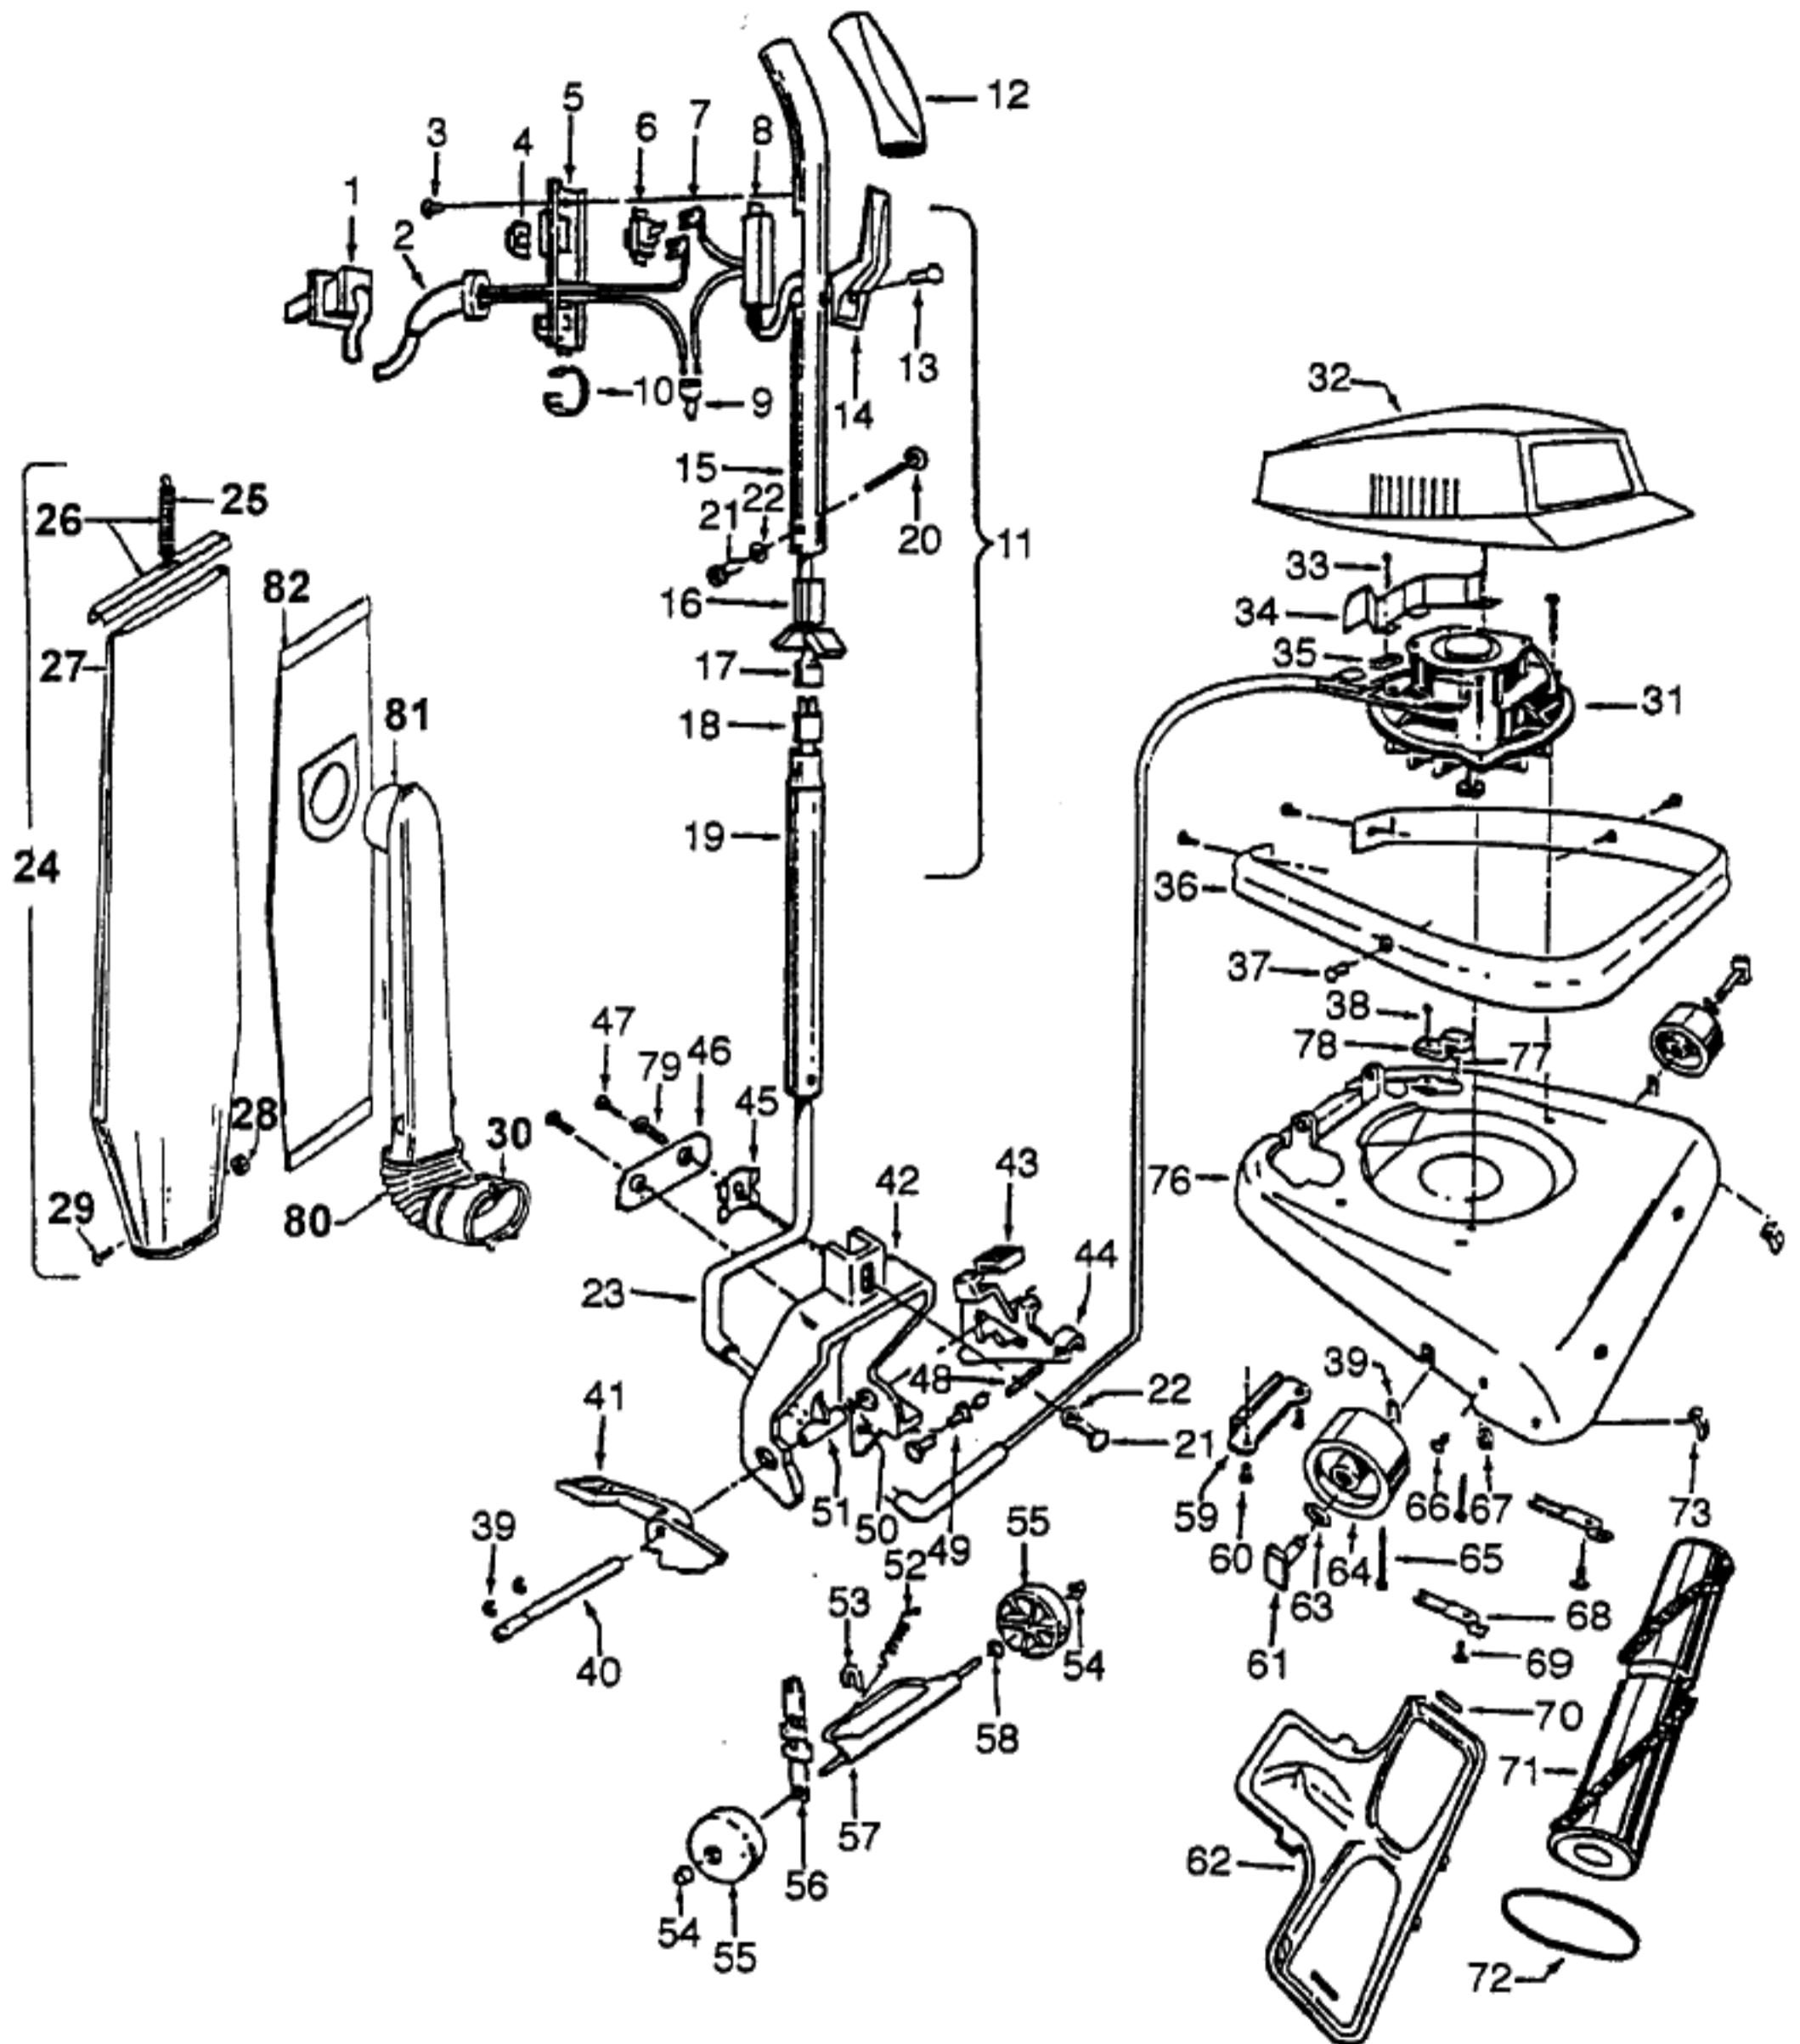

Available Replacement Parts for HOOVER C1431

H-4010001A	VACUUM BAG OEM HOOVER 3 PACK
H-43267002	AGITATOR BEARING ASM

Motor 40309020
1 - Speed w/ Guide

Ref. No.	Part No.	Description
1	45533AY	+* Screw
2	14062	* Washer
3	41961009	Indicator Guide
4	42934002	Motor Casing Cap Assm.
5	38755005	Vent Fan
6	161535	* Screw
7	42195003	Upper Motor Casing
8	47318012	Carbon Brush
9	36315003	Brush Insulator
10	44768049	Armature
11	45118	* Bolt
12	45412035	Field Coil
13	21772501	* Screw
14	35276006	Indicator Guide Spring
15	42193006	Lower Motor Case
16	15673	* Nut
17	32184003	Retainer
18	19772	Washer
19	45251	Nut
20	31731002	Spacer
21	166563	* Washer
22	38755011	Fan
23	31162004	* Washer - Heat Insulating
24	38532009	Motor Pulley
25	24152807	Bearing
26	14320	* Terminal
27	43267006	Bearing Kit