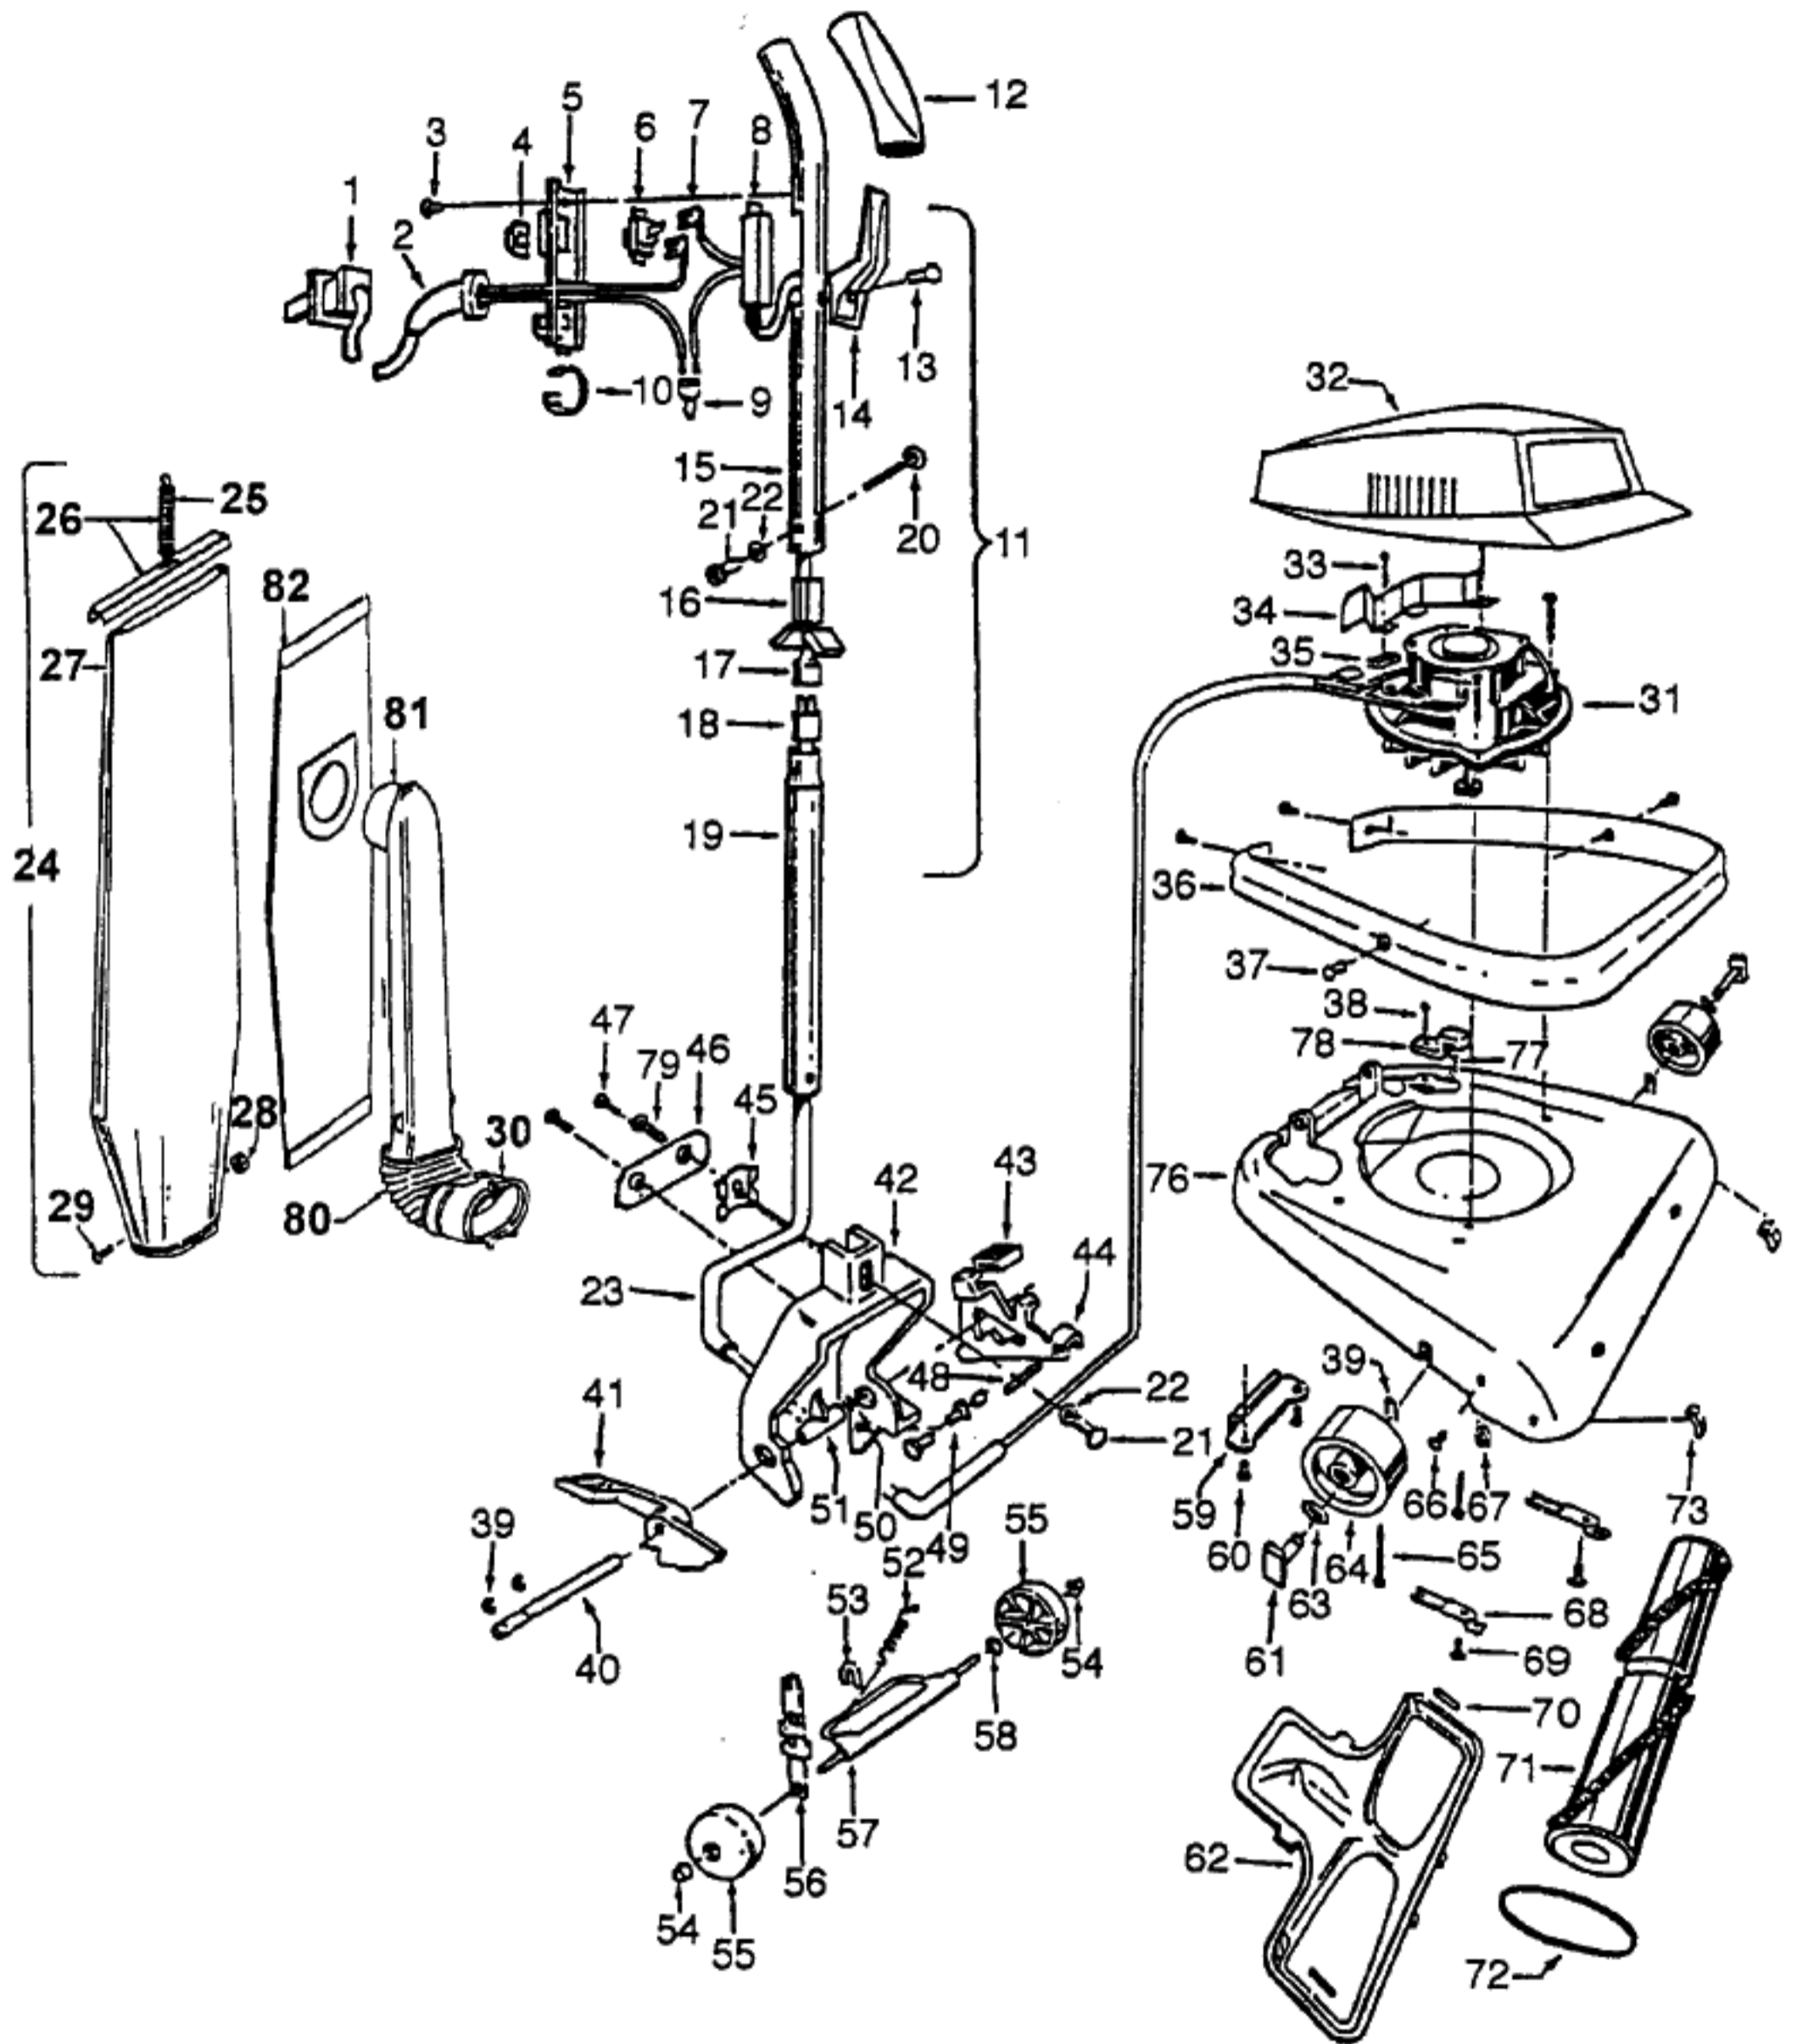

Available Replacement Parts for HOOVER C1431

H-4010001A	VACUUM BAG OEM HOOVER 3 PACK
H-43267002	AGITATOR BEARING ASM

Motor 40309020
1 - Speed w/ Guide

Ref. No.	Part No.	Description
1	45533AY	+* Screw
2	14062	* Washer
3	41961009	Indicator Guide
4	42934002	Motor Casing Cap Assm.
5	38755005	Vent Fan
6	161535	* Screw
7	42195003	Upper Motor Casing
8	47318012	Carbon Brush
9	36315003	Brush Insulator
10	44768049	Armature
11	45118	* Bolt
12	45412035	Field Coil
13	21772501	* Screw
14	35276006	Indicator Guide Spring
15	42193006	Lower Motor Case
16	15673	* Nut
17	32184003	Retainer
18	19772	Washer
19	45251	Nut
20	31731002	Spacer
21	166563	* Washer
22	38755011	Fan
23	31162004	* Washer - Heat Insulating
24	38532009	Motor Pulley
25	24152807	Bearing
26	14320	* Terminal
27	43267006	Bearing Kit