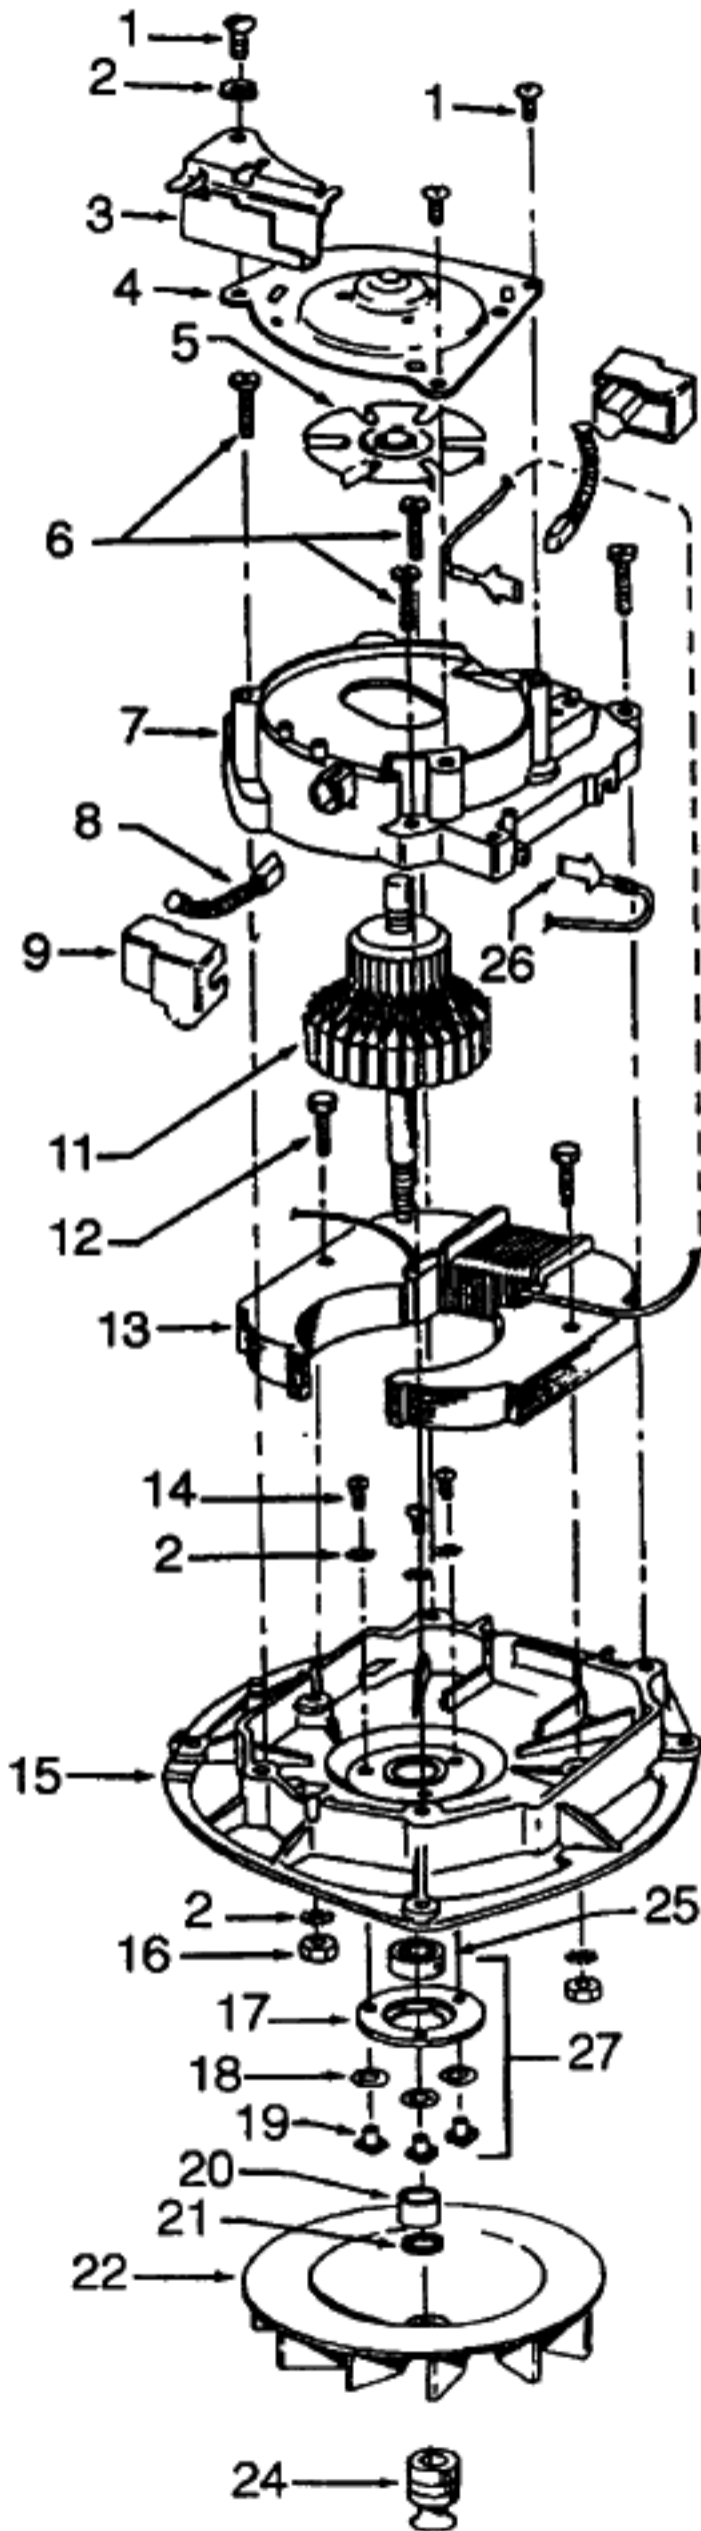

Motor

**Models C1065, C1067, C1069, C1085, C1401
C1405, C1425, C1429, U7021, U7063, U7077, U7079**

**Motor #43574192
1-Speed w/Guide**

**Motor #43574193
1-Speed w/o Guide**

Ref. No.	Part No.	Description
1	45533AY	* Screw
2	14062	* Washer
3	41961009	Indicator Guide
4	42934002	Upper Bearing
5	38755004	Vent Fan
6	161535	* Screw
7	19857	+ Upper Motor Casing
8	47318012	Carbon Brush
9	36315003	Brush Insulator
11	44768051	Armature
12	45118	* Bolt
13	45412015	Field Coil
14	21772501	* Screw
15	42193006	Lower Motor Case
16	15673	* Nut
17	32184003	Retainer
18	19772	* Washer
19	45251	Nut
20	31731002	Spacer
21	166563	* Washer
22	38755011	Fan - Poly
24	43251003	Motor Pulley
25	24152807	Bearing
26	14320	* Terminal
27	43267006	Bearing Kit

ITEMS NOT ILLUSTRATED

35276006 Indicator Guide Spring