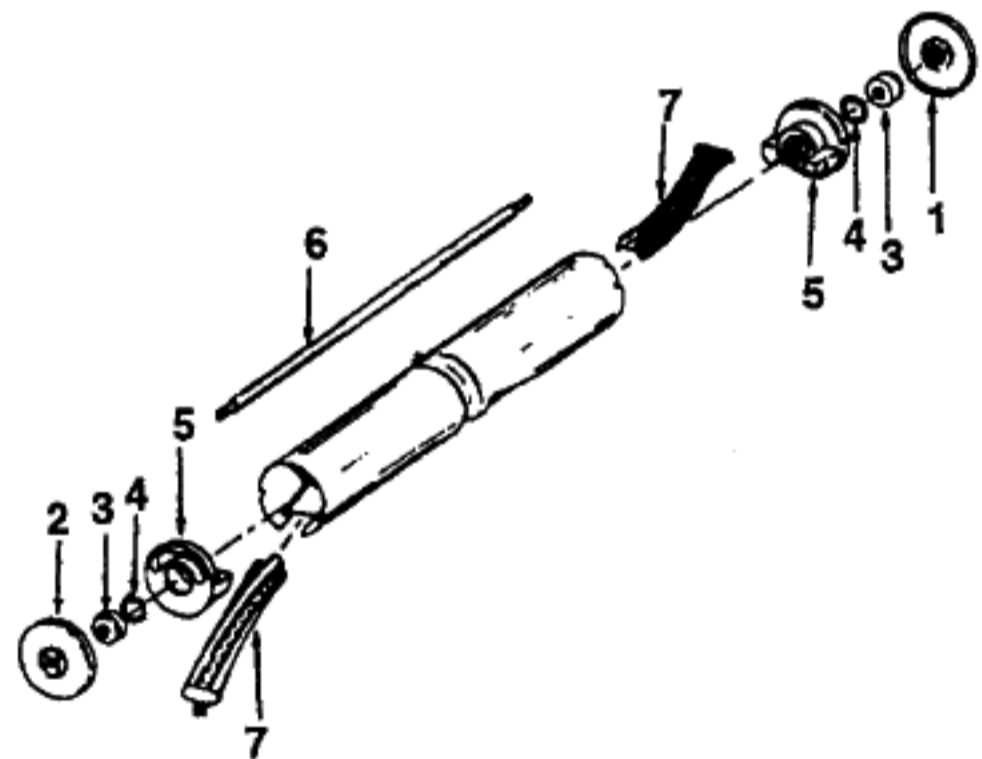

Ref. No.	Part No.	Description
69	21447229	* Screw
70	32277008	Handle Clamp Bolt Nut
71	48414021	Agitator - 2B
72	44783AG	Belt
73	34784021	Agitator Retainer Spring
74	21631302	Handle Bolt
75	N/A	
76	42242269	Main Body - AG
77	12559FW	Spring
78	34665007	Pin Retainer
79	21447229	* Screw
80	12997AW	* Rivet
81	36231042	Furniture Guard - BU
82	41119009	Retainer & Sleeve
83	34287012	Baffle
84	21447211	* Screw
85	42251015	Hood - AG
86	43574193	Motor- 1 Speed - (P - 22)

PACKAGING MATERIAL

56711144	+ Assembly Inst. Sheet
56711140	Instruction Book
58174086	Carton
58343025	Front Support
58366012	Rear Support
58216006	Dirt Cup Middle Pad

Agitator 48414021

Ref. No.	Part No.	Description
1	12985AY	Thread Guard - RH
2	48495AY	Thread Guard - LH
3	43267002	Bearing
4	21347003	* Conical Washer
5	41435070	End
6	32724008	Shaft
7	48445001	Agitator Brush