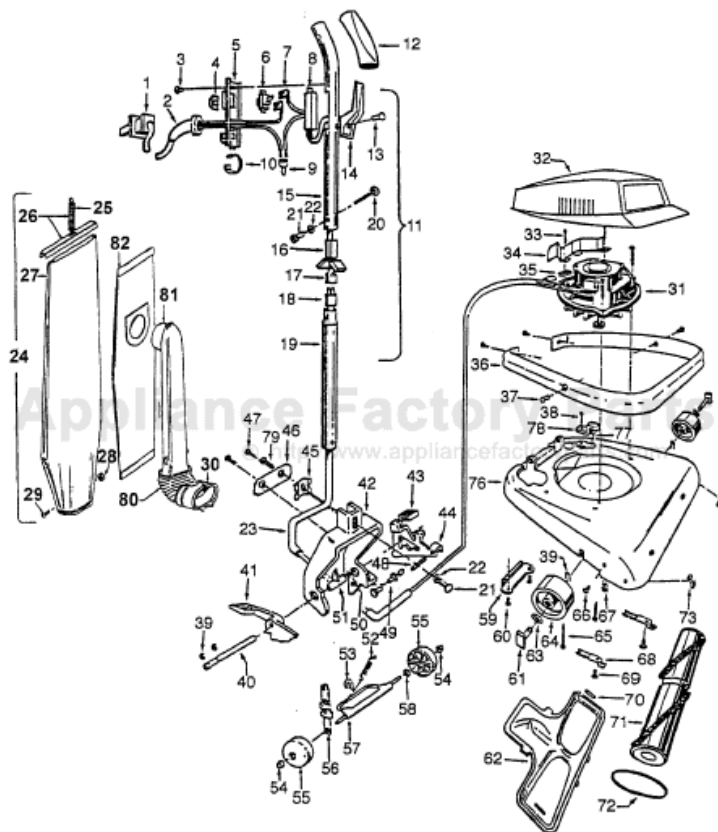

This Owner's Manual is provided and hosted by Appliance Factory Parts.

HOOVER C1439 Owner's Manual

[Shop genuine replacement parts for HOOVER C1439](#)

[Find Your HOOVER Vacuum Cleaner Parts - Select From 1456 Models](#)

----- Manual continues below part list -----

Available Replacement Parts for HOOVER C1439

H-4010001A	VACUUM BAG OEM HOOVER 3 PACK
H-43267002	AGITATOR BEARING ASM

Motor 40309020
1 - Speed w/ Guide

Ref. No.	Part No.	Description
1	45533AY	+* Screw
2	14062	* Washer
3	41961009	Indicator Guide
4	42934002	Motor Casing Cap Assm.
5	38755005	Vent Fan
6	161535	* Screw
7	42195003	Upper Motor Casing
8	47318012	Carbon Brush
9	36315003	Brush Insulator
10	44768049	Armature
11	45118	* Bolt
12	45412035	Field Coil
13	21772501	* Screw
14	35276006	Indicator Guide Spring
15	42193006	Lower Motor Case
16	15673	* Nut
17	32184003	Retainer
18	19772	Washer
19	45251	Nut
20	31731002	Spacer
21	166563	* Washer
22	38755011	Fan
23	31162004	* Washer - Heat Insulating
24	38532009	Motor Pulley
25	24152807	Bearing
26	14320	* Terminal
27	43267006	Bearing Kit