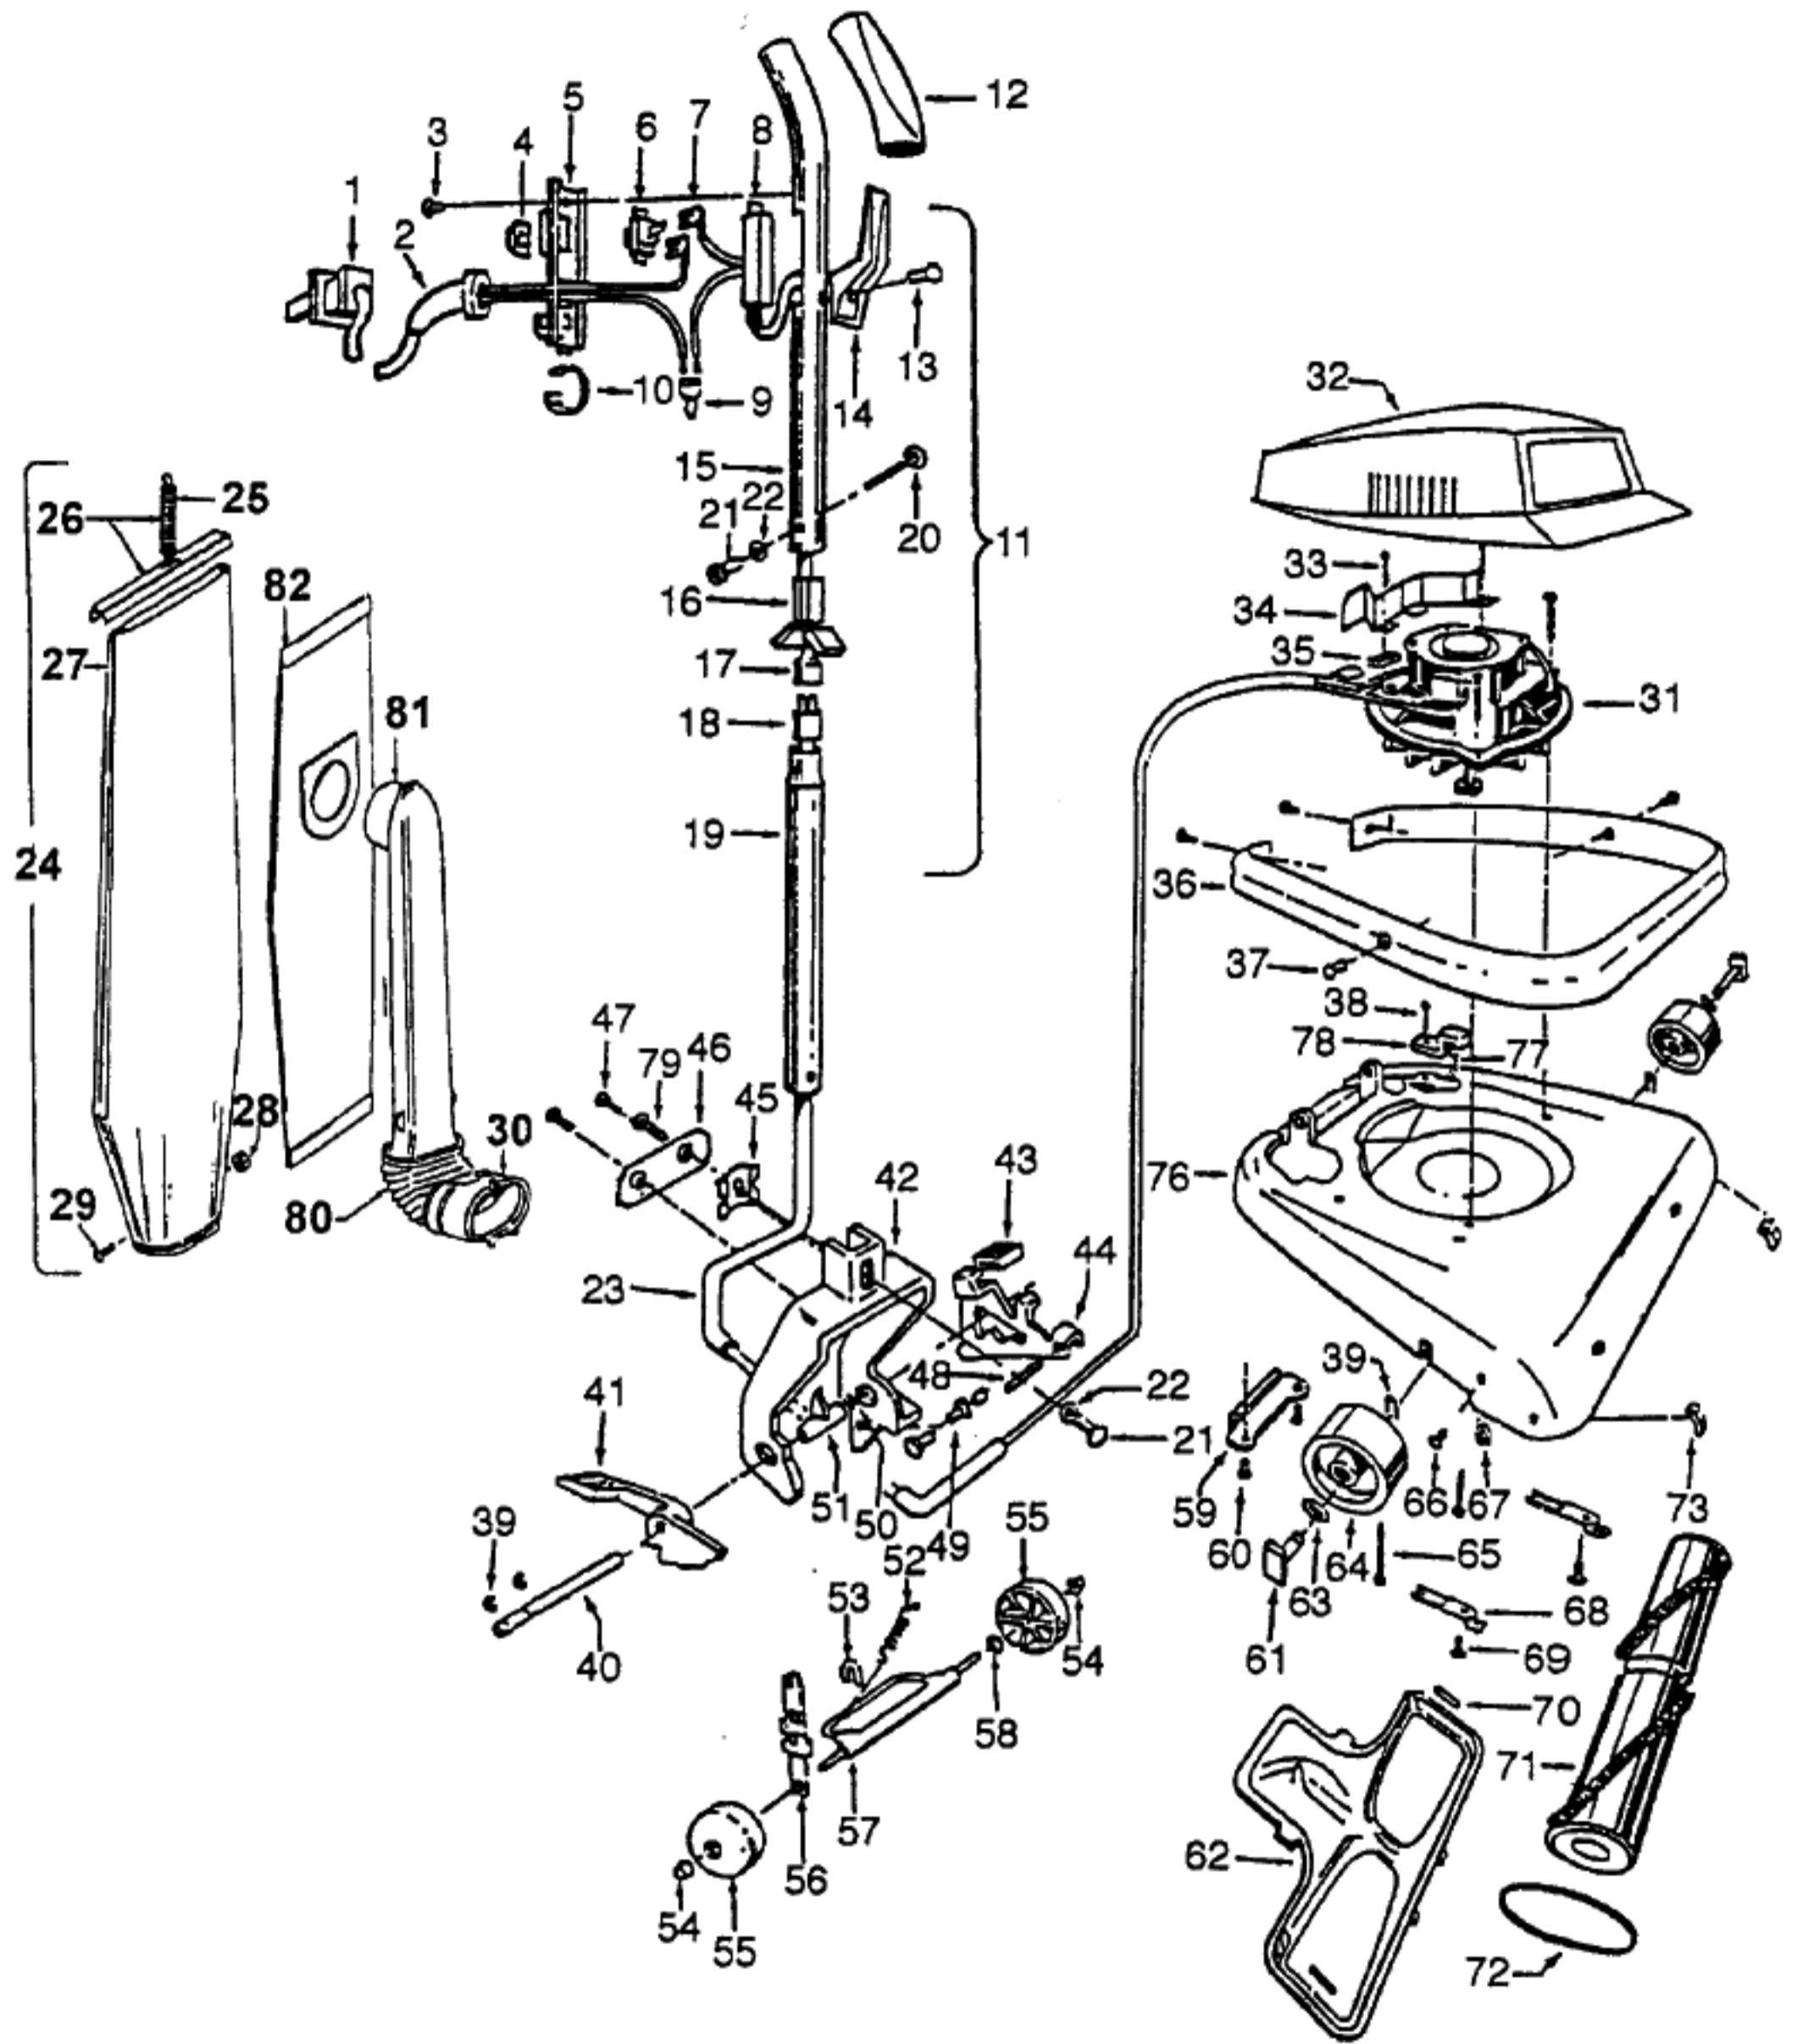

This Owner's Manual is provided and hosted by Appliance Factory Parts.

HOOVER C1439 Owner's Manual

[Shop genuine replacement parts for HOOVER C1439](#)

[Find Your HOOVER Vacuum Cleaner Parts - Select From 1456 Models](#)

----- Manual continues below part list -----

Available Replacement Parts for HOOVER C1439

H-4010001A	VACUUM BAG OEM HOOVER 3 PACK
H-43267002	AGITATOR BEARING ASM

Motor 40309020
1 - Speed w/ Guide

Ref. No.	Part No.	Description
1	45533AY	+* Screw
2	14062	* Washer
3	41961009	Indicator Guide
4	42934002	Motor Casing Cap Assm.
5	38755005	Vent Fan
6	161535	* Screw
7	42195003	Upper Motor Casing
8	47318012	Carbon Brush
9	36315003	Brush Insulator
10	44768049	Armature
11	45118	* Bolt
12	45412035	Field Coil
13	21772501	* Screw
14	35276006	Indicator Guide Spring
15	42193006	Lower Motor Case
16	15673	* Nut
17	32184003	Retainer
18	19772	Washer
19	45251	Nut
20	31731002	Spacer
21	166563	* Washer
22	38755011	Fan
23	31162004	* Washer - Heat Insulating
24	38532009	Motor Pulley
25	24152807	Bearing
26	14320	* Terminal
27	43267006	Bearing Kit