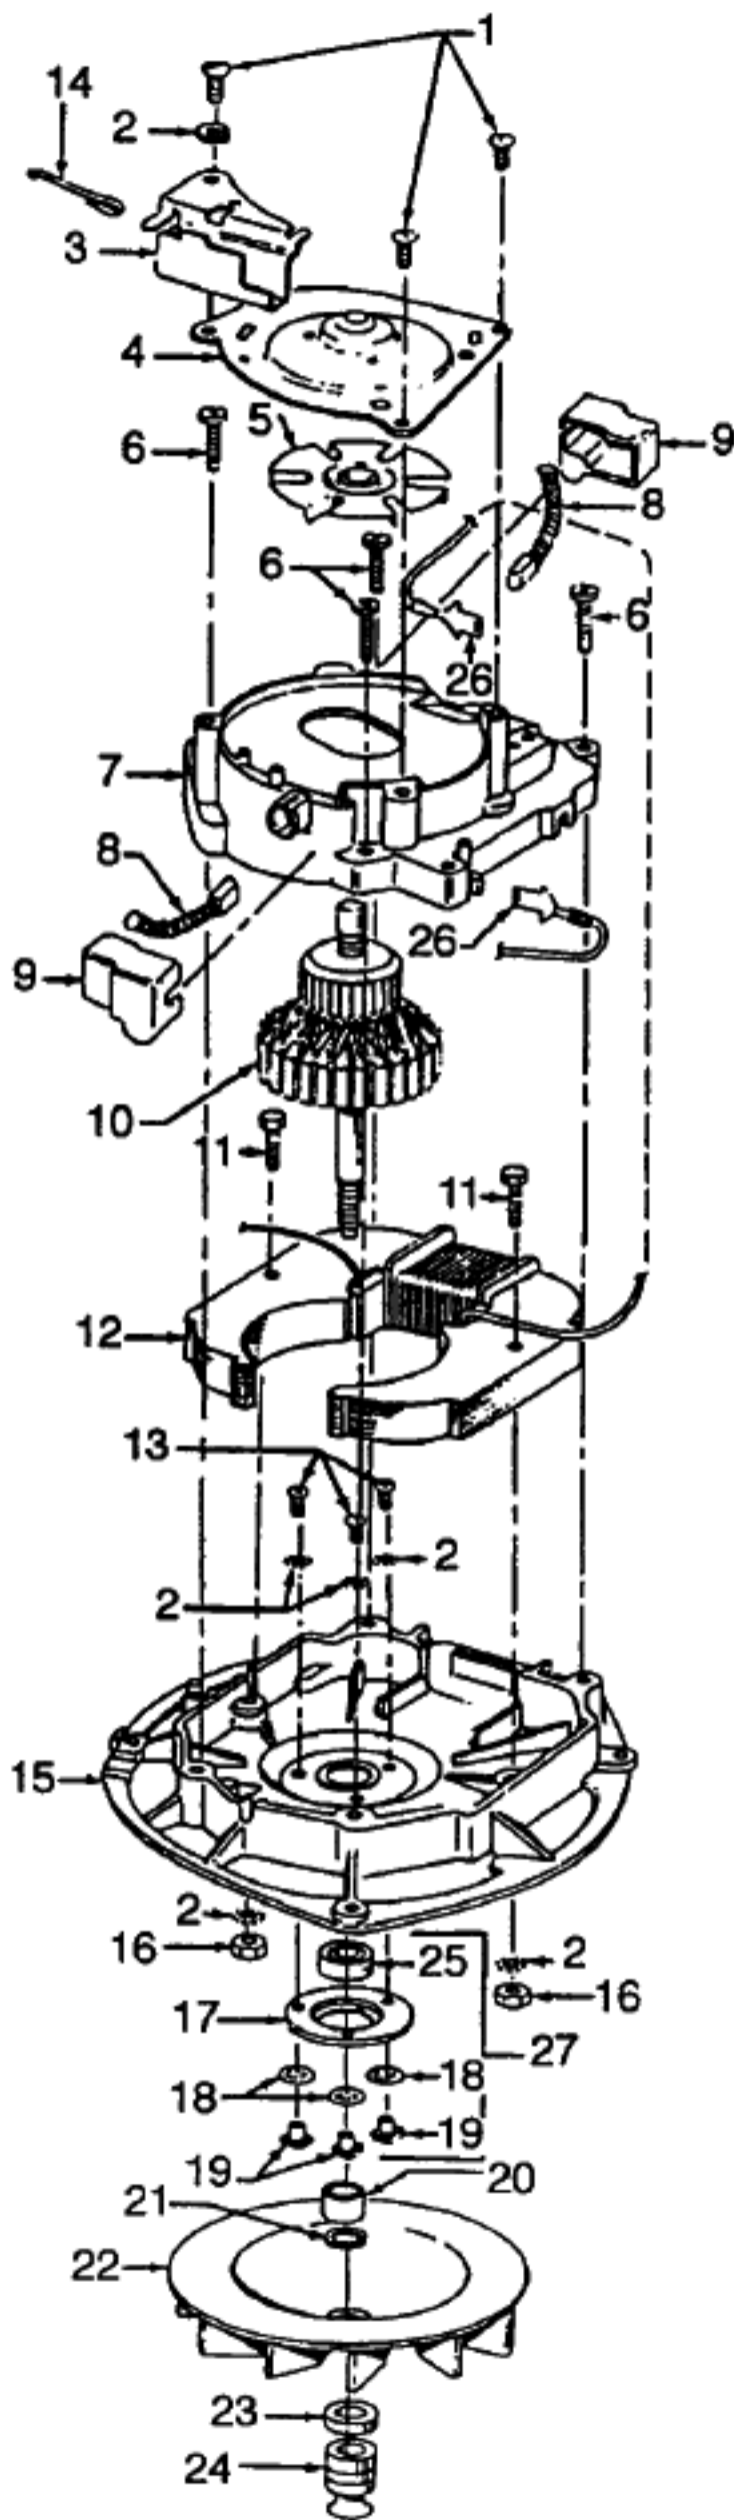

This Owner's Manual is provided and hosted by Appliance Factory Parts.

HOOVER C1439 Owner's Manual

[Shop genuine replacement parts for HOOVER C1439](#)

[Find Your HOOVER Vacuum Cleaner Parts - Select From 1456 Models](#)

----- Manual continues below part list -----

Available Replacement Parts for HOOVER C1439

H-4010001A	VACUUM BAG OEM HOOVER 3 PACK
H-43267002	AGITATOR BEARING ASM

Motor 40309020
1 - Speed w/ Guide

Ref. No.	Part No.	Description
1	45533AY	+* Screw
2	14062	* Washer
3	41961009	Indicator Guide
4	42934002	Motor Casing Cap Assm.
5	38755005	Vent Fan
6	161535	* Screw
7	42195003	Upper Motor Casing
8	47318012	Carbon Brush
9	36315003	Brush Insulator
10	44768049	Armature
11	45118	* Bolt
12	45412035	Field Coil
13	21772501	* Screw
14	35276006	Indicator Guide Spring
15	42193006	Lower Motor Case
16	15673	* Nut
17	32184003	Retainer
18	19772	Washer
19	45251	Nut
20	31731002	Spacer
21	166563	* Washer
22	38755011	Fan
23	31162004	* Washer - Heat Insulating
24	38532009	Motor Pulley
25	24152807	Bearing
26	14320	* Terminal
27	43267006	Bearing Kit