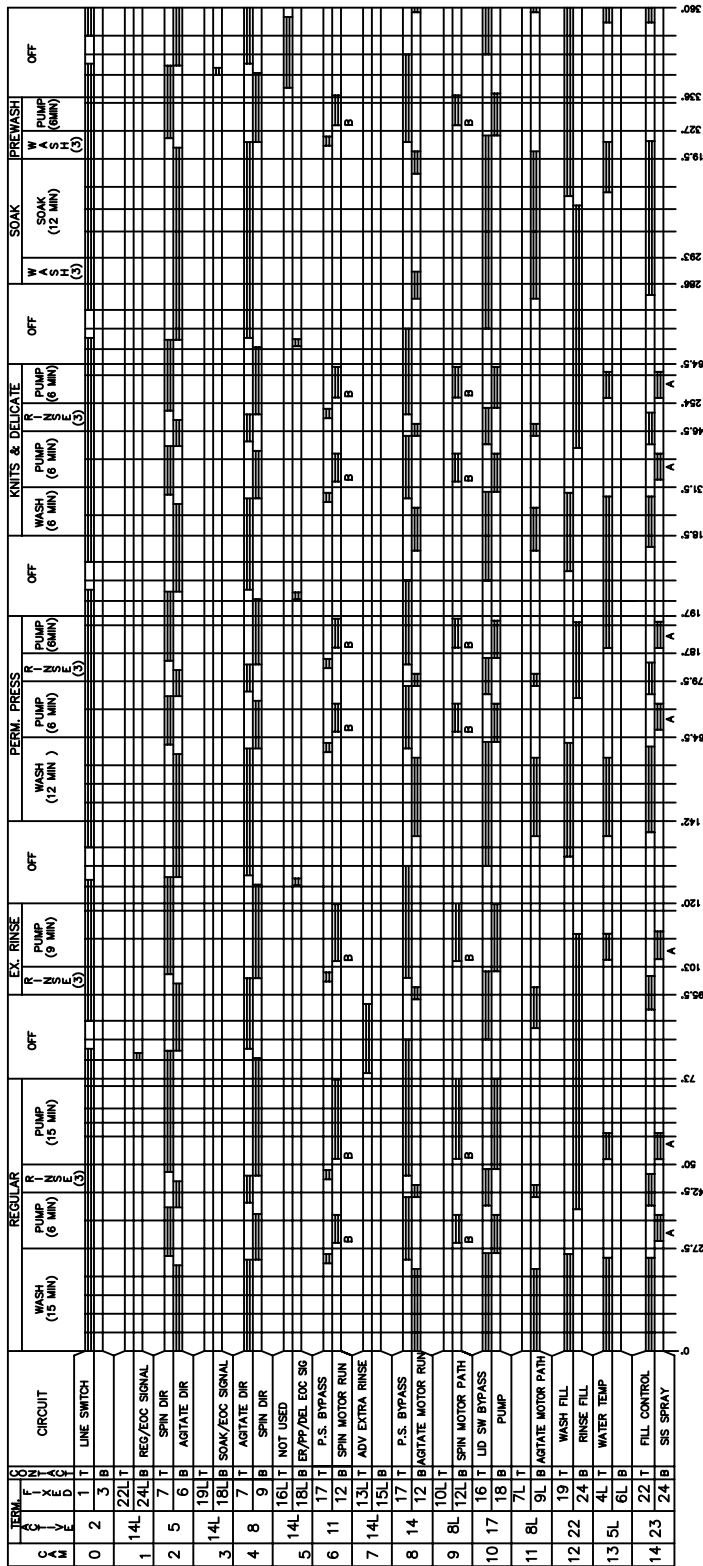

CAUTION: DISCONNECT ELECTRIC CURRENT BEFORE SERVICING

TEMPERATURE SWITCH CIRCUIT				
WASH/RINSE	F-H	FF-H	FF-C	F-D
R H/C	X			X
W/C	X		X	
C/C			X	
W/W		X	X	

H=HOT R=REGULATED
C=COLD
W=WARM

OPTION SWITCH		
POSITION	2-4	1-5
EXTRA RINSE	X	
EX RINSE/EOC SIG	X	X
EOC SIGNAL		X
OFF		X

X=CLOSED