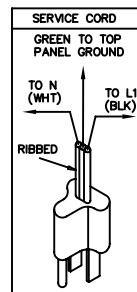

CAUTION: DISCONNECT ELECTRIC CURRENT BEFORE SERVICING

TEMPERATURE SWITCH CIRCUIT				
WASH/RINSE	F-H	FF-H	FF-C	F-D
R H/C	X			X
W/C	X		X	
C/C			X	
W/W		X	X	

H=HOT R=REGULATED
C=COLD
W=WARM

OPTION SWITCH		
POSITION	2-4	1-5
EXTRA RINSE	X	
EX RINSE/EOC SIG	X	X
EOC SIGNAL		X
OFF		X

X=CLOSED

WIRING CODES				
⊗	PLUG IN TIMER TERMINAL			
⊙	QUICK DISCONNECT TERMINAL			
○	SCREW TERMINAL			
+	CONNECTION			
+	NO CONNECTION			
⊕	MOTOR SWITCH			
⊖	SPLICE			
⊖	MOTOR PROTECTOR			
⊖	CHASSIS (CABINET) GROUND			

SPEED SWITCH CIRCUIT				
AGIT/SPIN	2-5	2-7	4-7	4-5
N/N	X			X
N/S	X		X	
S/N (OPT)		X		X
S/S		X	X	

N=NORMAL S=SLOW X=CLOSED

CAUTION: DISCONNECT ELECTRIC CURRENT BEFORE SERVICING

WIRING DIAGRAM PART NO. 137108500 A