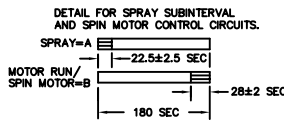

CAUTION: DISCONNECT ELECTRIC CURRENT BEFORE SERVICING

TEMPERATURE SWITCH CIRCUIT				
WASH/RINSE	F-H	FF-H	FF-C	F-D
R H/C	X			X
W/C	X		X	
C/C			X	
W/W		X	X	

H=HOT R=REGULATED
C=COLD
W=WARM

OPTION SWITCH		
POSITION	2-4	1-5
EXTRA RINSE	X	
EX RINSE/EOC SIG	X	X
EOC SIGNAL		X
OFF		X