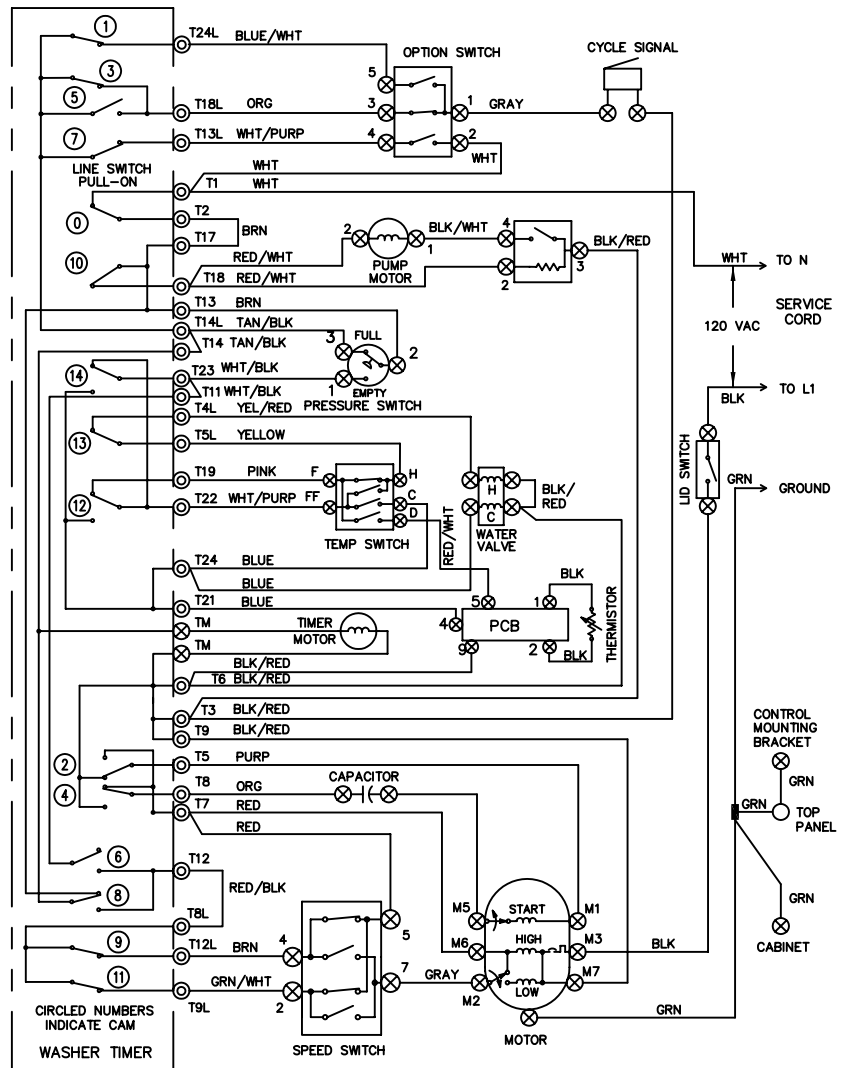

[Find Your Electrolux Washer Parts - Select From 440 Models](#)

----- Manual continues below part list -----

Available Replacement Parts for Electrolux GLWS1749FS2

134737100	DAA TRANSMISSION
134936800	LOCK AFTERMARKET
WV-2	UNIV WASHER WATER VALVE WITH THERMISTOR

CAUTION: DISCONNECT ELECTRIC CURRENT BEFORE SERVICING

TEMPERATURE SWITCH CIRCUIT				
WASH/RINSE	F-H	FF-H	FF-C	F-D
R H/C	X			X
W/C	X		X	
C/C			X	
W/W		X	X	

H=HOT R=REGULATED
C=COLD
W=WARM

OPTION SWITCH		
POSITION	2-4	1-5
EXTRA RINSE	X	
EX RINSE/EOC SIG	X	X
EOC SIGNAL		X
OFF		X

X=CLOSED

WIRING CODES				
⊗	PLUG IN TIMER TERMINAL			
⊙	QUICK DISCONNECT TERMINAL			
○	SCREW TERMINAL			
+	CONNECTION			
+	NO CONNECTION			
⊕	MOTOR SWITCH			
⊖	SPLICE			
⊖	MOTOR PROTECTOR			
⊖	CHASSIS (CABINET) GROUND			

SPEED SWITCH CIRCUIT				
AGIT/SPIN	2-5	2-7	4-7	4-5
N/N	X			X
N/S	X		X	
S/N (OPT)		X		X
S/S		X	X	

N=NORMAL S=SLOW X=CLOSED

CAUTION: DISCONNECT ELECTRIC CURRENT BEFORE SERVICING

WIRING DIAGRAM PART NO. 137108500 A