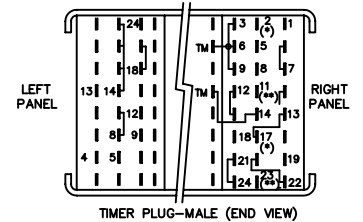

CAUTION: DISCONNECT ELECTRIC CURRENT BEFORE SERVICING

TEMPERATURE SWITCH CIRCUIT				
WASH/RINSE	F-H	FF-H	FF-C	F-D
R H/C	X			X
W/C	X		X	
C/C			X	
W/W		X	X	

H=HOT R=REGULATED
C=COLD
W=WARM

OPTION SWITCH		
POSITION	2-4	1-5
EXTRA RINSE	X	
EX RINSE/EOC SIG	X	X
EOC SIGNAL		X
OFF		X

X=CLOSED

WIRING CODES				
⊗	PLUG IN TIMER TERMINAL			
⊙	QUICK DISCONNECT TERMINAL			
○	SCREW TERMINAL			
+	CONNECTION			
+	NO CONNECTION			
⊕	MOTOR SWITCH			
⊖	SPLICE			
⊖	MOTOR PROTECTOR			
⊖	CHASSIS (CABINET) GROUND			

SPEED SWITCH CIRCUIT				
AGIT/SPIN	2-5	2-7	4-7	4-5
N/N	X			X
N/S	X		X	
S/N (OPT)		X		X
S/S		X	X	

N=NORMAL S=SLOW X=CLOSED

CAUTION: DISCONNECT ELECTRIC CURRENT BEFORE SERVICING

WIRING DIAGRAM PART NO. 137108500 A