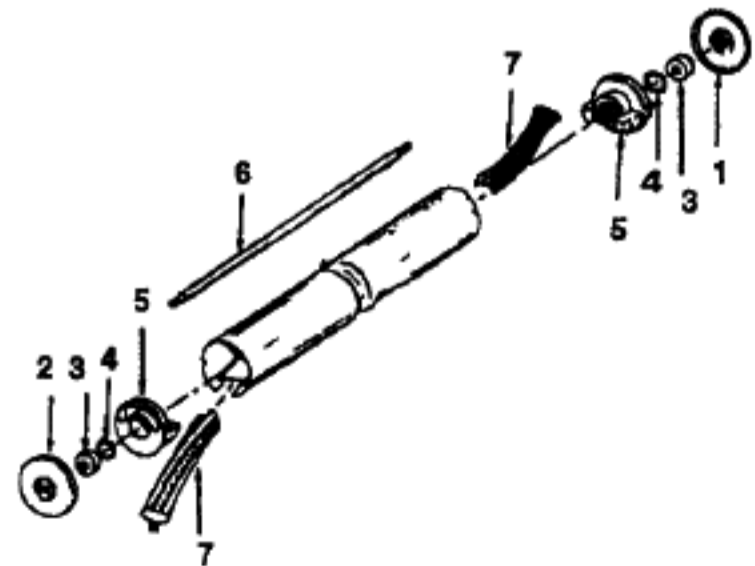

Agitator 48414021

Ref. No.	Part No.	Description
1	12985AY	Thread Guard - RH
2	48495AY	Thread Guard - LH
3	43267002	Bearing
4	21347003	* Washer
5	41435070	End
6	32724008	Shaft
7	48445001	Agitator Brush

Ref. No.	Part No.	Description
47	21481273	* Screw
48	47450AY	Pivot Pin
49	11735	Roller Kit
50	48409FW	Spring
51	19907	Bag Flange Clamp Lever
52	161513	Spring
53	34252005	* Yoke
54	32182001	* Wheel Retainer
55	38521019	Rear Wheel - AG
56	43263003	Cam Follower
57	41431013	Wheel Shaft
58	21312806	* Washer
59	35434040	Axle Retainer
60	21447229	* Screw
61	47457AY	Wheel Shaft
62	37245081	Bottom Plate - AG
63	21312724	* Washer
64	34791AG	Carrier Wheel
65	21447020	* Screw
66	48422	* Rivet
67	21312781	* Washer
68	36153006	Latch
69	21447229	Screw
70	34111001	* Support Pad
71	48414021	Agitator - 2B
72	44783AG	Belt
73	34784021	Agitator Retainer Spring
74	N/A	
75	N/A	
76	42242269	Main Body - AG
77	12559FW	Spring
78	34665007	Pin Retainer
79	21631302	Handle Bolt

PACKAGING MATERIAL

56711134	+ Assembly Inst. Sheet
56711136	+ Oper. Inst. Folder
59814067	Carton
58343025	Front Support
58366012	Rear Support