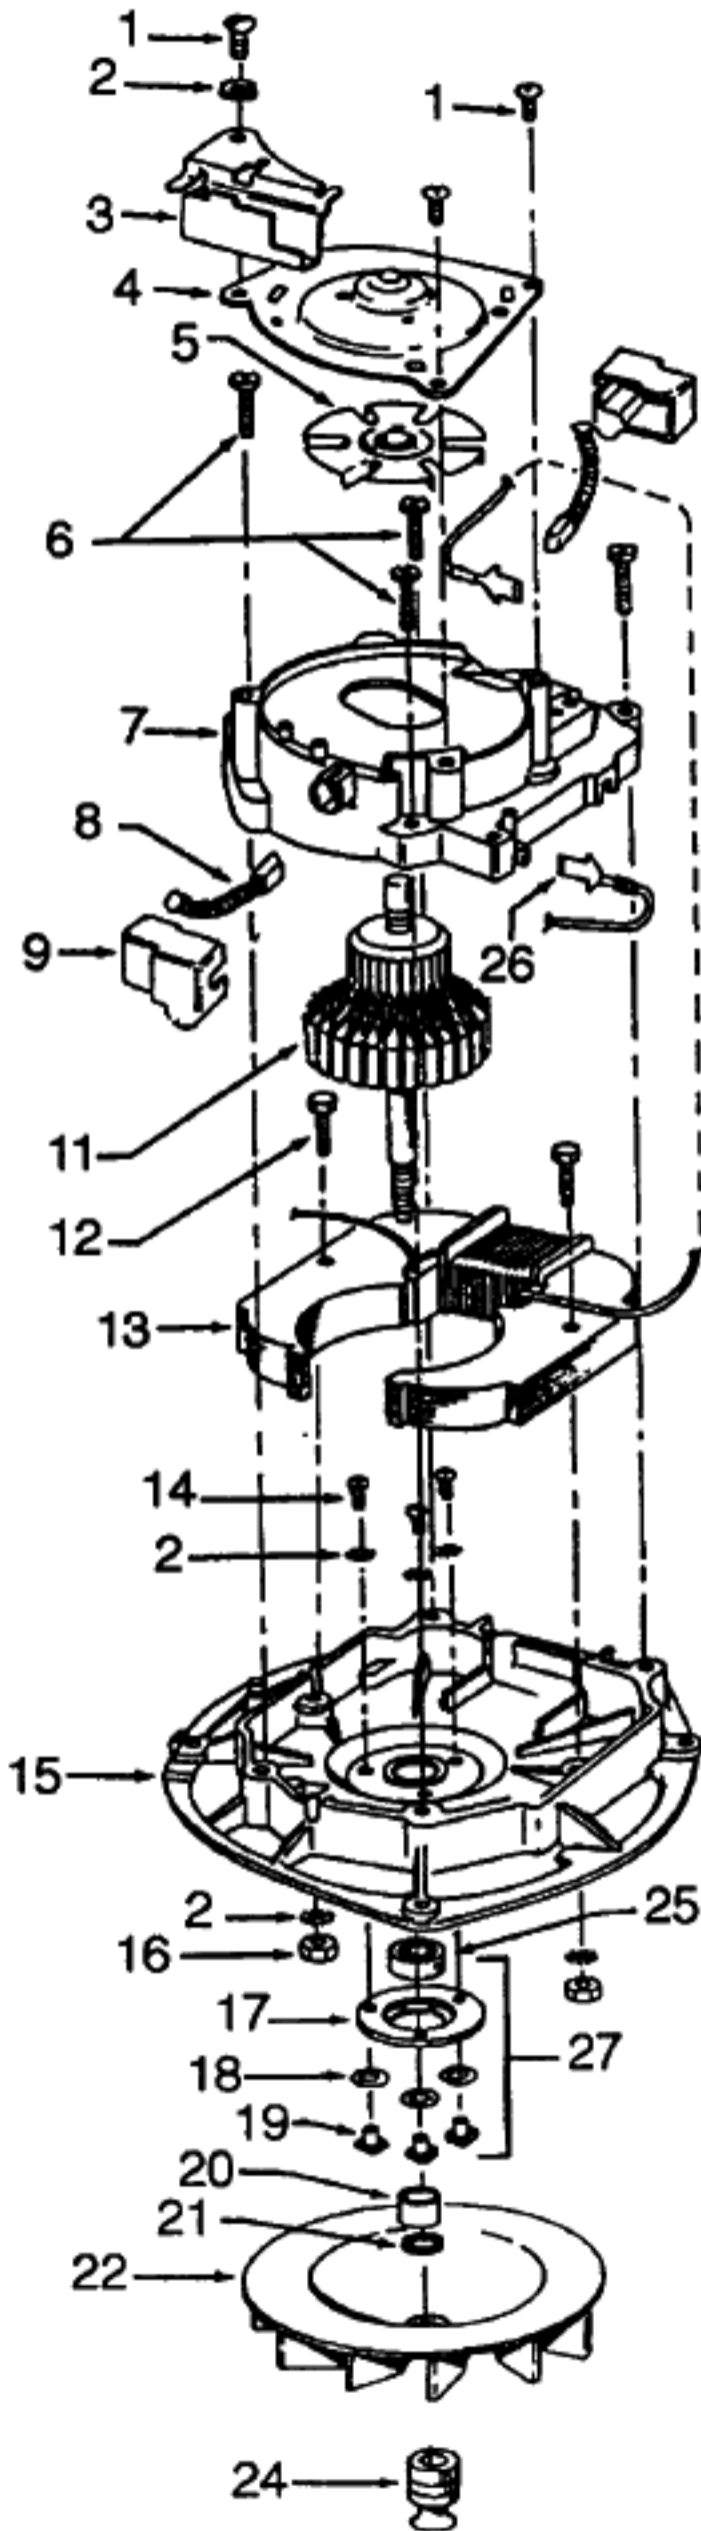

## Agitator 48414021

Ref. No.	Part No.	Description
1	12985AY	Thread Guard - RH
2	48495AY	Thread Guard - LH
3	43267002	Bearing
4	21347003	* Washer
5	41435070	End
6	32724008	Shaft
7	48445001	Agitator Brush

Ref. No.	Part No.	Description
47	21481273	* Screw
48	47450AY	Pivot Pin
49	11735	Roller Kit
50	48409FW	Spring
51	19907	Bag Flange Clamp Lever
52	161513	Spring
53	34252005	* Yoke
54	32182001	* Wheel Retainer
55	38521019	Rear Wheel - AG
56	43263003	Cam Follower
57	41431013	Wheel Shaft
58	21312806	* Washer
59	35434040	Axle Retainer
60	21447229	* Screw
61	47457AY	Wheel Shaft
62	37245081	Bottom Plate - AG
63	21312724	* Washer
64	34791AG	Carrier Wheel
65	21447020	* Screw
66	48422	* Rivet
67	21312781	* Washer
68	36153006	Latch
69	21447229	Screw
70	34111001	* Support Pad
71	48414021	Agitator - 2B
72	44783AG	Belt
73	34784021	Agitator Retainer Spring
74	N/A	
75	N/A	
76	42242269	Main Body - AG
77	12559FW	Spring
78	34665007	Pin Retainer
79	21631302	Handle Bolt

**Motor #43574192  
1-Speed w/Guide**

**Motor #43574193  
1-Speed w/o Guide**

Ref. No.	Part No.	Description
1	45533AY	* Screw
2	14062	* Washer
3	41961009	Indicator Guide
4	42934002	Upper Bearing
5	38755004	Vent Fan
6	161535	* Screw
7	19857	+ Upper Motor Casing
8	47318012	Carbon Brush
9	36315003	Brush Insulator
11	44768051	Armature
12	45118	* Bolt
13	45412015	Field Coil
14	21772501	* Screw
15	42193006	Lower Motor Case
16	15673	* Nut
17	32184003	Retainer
18	19772	* Washer
19	45251	Nut
20	31731002	Spacer
21	166563	* Washer
22	38755011	Fan - Poly
24	43251003	Motor Pulley
25	24152807	Bearing
26	14320	* Terminal
27	43267006	Bearing Kit