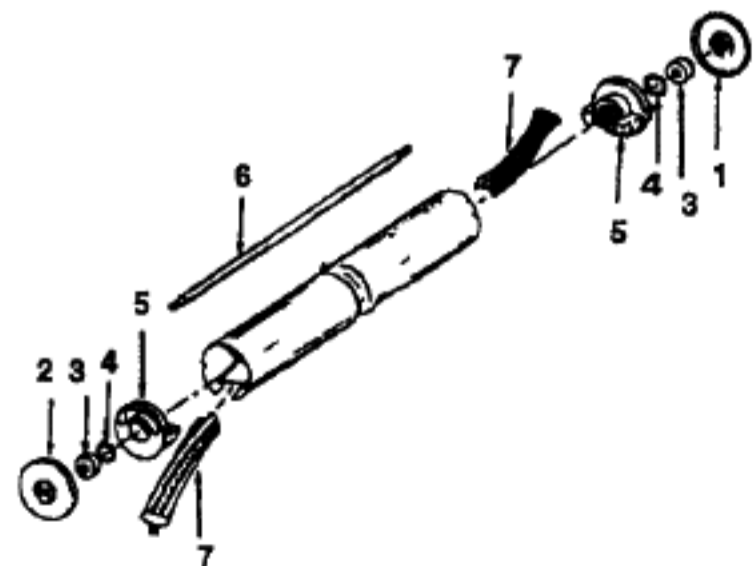

Agitator 48414021

Ref. No.	Part No.	Description
1	12985AY	Thread Guard - RH
2	48495AY	Thread Guard - LH
3	43267002	Bearing
4	21347003	* Washer
5	41435070	End
6	32724008	Shaft
7	48445001	Agitator Brush

Ref. No.	Part No.	Description
47	21481273	* Screw
48	47450AY	Pivot Pin
49	11735	Roller Kit
50	48409FW	Spring
51	19907	Bag Flange Clamp Lever
52	161513	Spring
53	34252005	* Yoke
54	32182001	* Wheel Retainer
55	38521019	Rear Wheel - AG
56	43263003	Cam Follower
57	41431013	Wheel Shaft
58	21312806	* Washer
59	35434040	Axle Retainer
60	21447229	* Screw
61	47457AY	Wheel Shaft
62	37245081	Bottom Plate - AG
63	21312724	* Washer
64	34791AG	Carrier Wheel
65	21447020	* Screw
66	48422	* Rivet
67	21312781	* Washer
68	36153006	Latch
69	21447229	Screw
70	34111001	* Support Pad
71	48414021	Agitator - 2B
72	44783AG	Belt
73	34784021	Agitator Retainer Spring
74	N/A	
75	N/A	
76	42242269	Main Body - AG
77	12559FW	Spring
78	34665007	Pin Retainer
79	21631302	Handle Bolt

PACKAGING MATERIAL

56711134	+ Assembly Inst. Sheet
56711136	+ Oper. Inst. Folder
59814067	Carton
58343025	Front Support
58366012	Rear Support