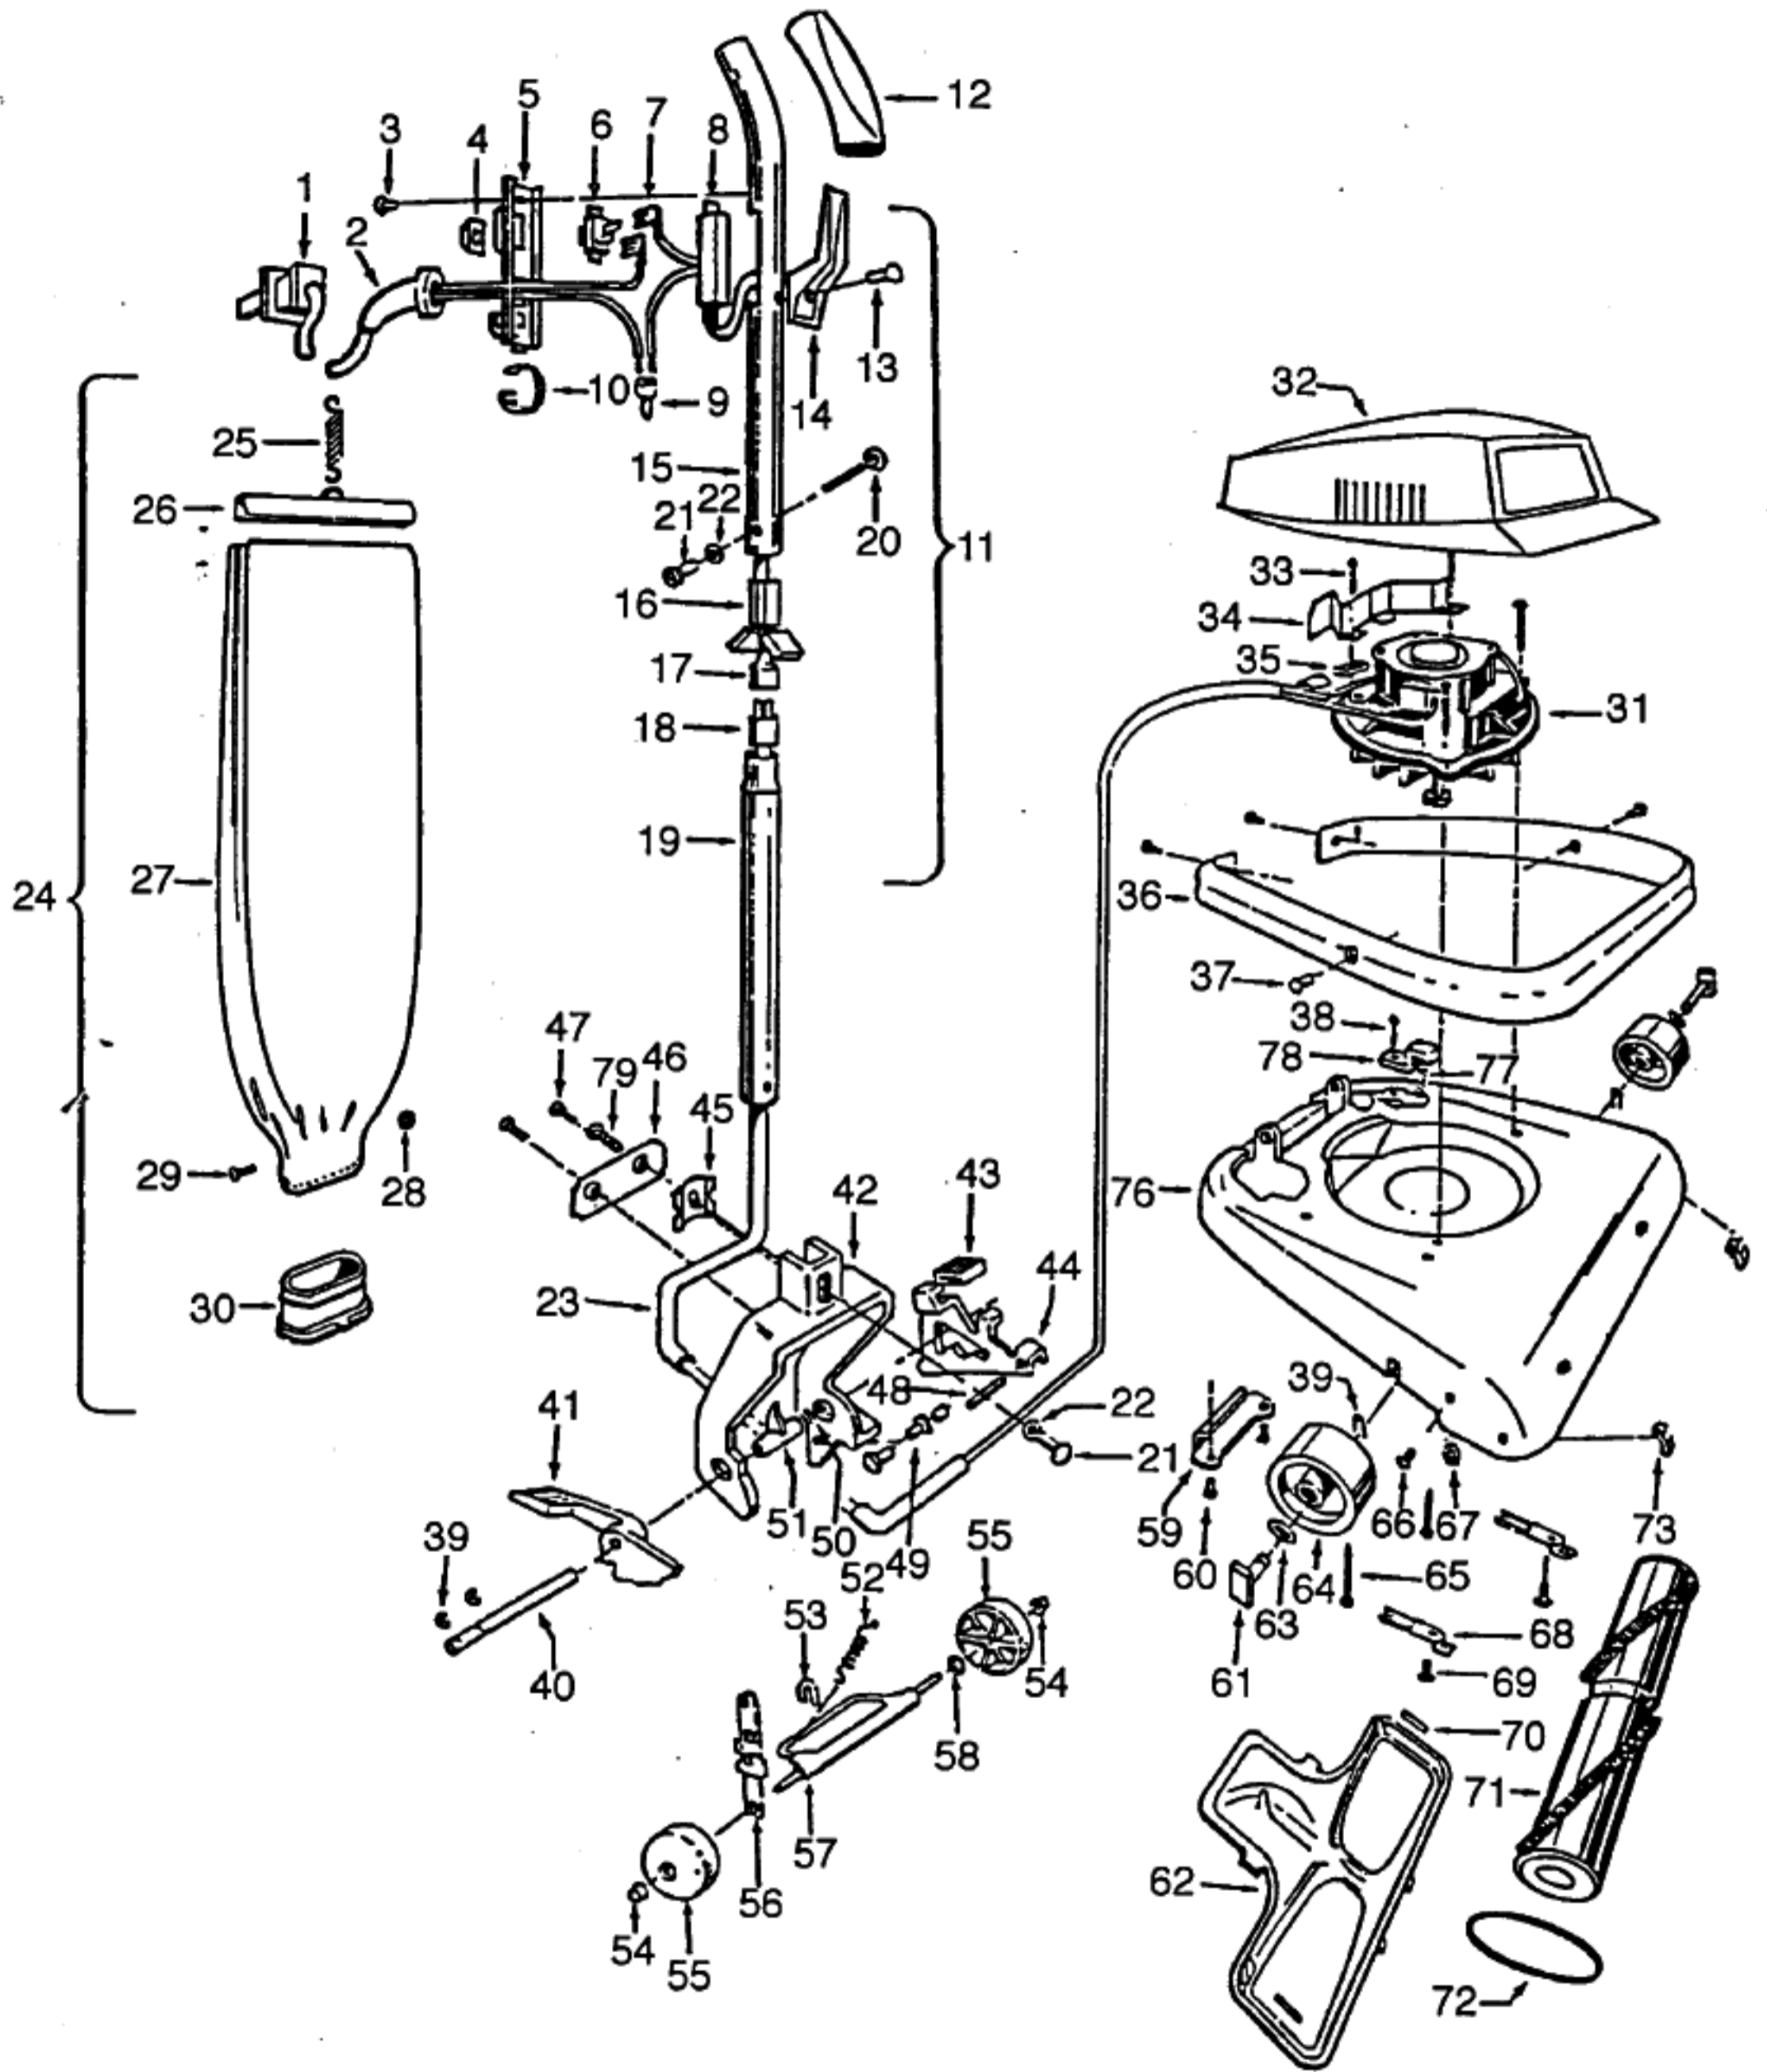

Commercial Upright Cleaner

Model C1425

Ref. No.	Part No.	Description
1	46383127	Cord - AAW - 50'
2	36216002	Cord Protector - AG
3	21465314	* Screw
4	38421012	Switch Button - AG
5	37258110	Switch Cover - AG
6	281770KD	Switch
7	27666702	* Terminal
8	37214070	Switch Case
9	48969	* Wire Nut
10	27479307	* Cable Tie
11	48644106	Handle Comp. - AX
12	39454070	Handle Grip - BU
13	21256094	* Rivet
14	39441016	Cord Clip - AG
15	48644114	Upper Handle - AX
16	36913007	Insulator
17	47155005	Connector Cord
18	46321033	Connector Cord & Tubing
19	32284023	Lower Handle - AX
20	21631301	Handle Bolt
21	32277021	Nut
22	13704	* Washer
23	31728022	Tubing
24	43675187	Outer Bag Comp. - AAW/AG
25	38336019	Spring
26	41128011	Bag Clip & Spring - AG
27	43674221	Cloth Bag - AG
28	15854EF	* Nut
29	21765159	* Screw
30	41424011	Bag Flange & Gasket
31	43574193	Motor (P.22)
32	42251325	Hood - AAW
33	21447211	+* Screw
34	34287012	Baffle
35	41119009	Retainer & Sleeve
36	36231042	Furniture Guard - BU
37	32242004	* Rivet
38	21447229	* Screw
39	13730	* Lock Ring
40	161509AY	Bail Shaft
41	38452051	Nozzle Adj. Lever - AG
42	41416072	Bail - AG
43	38426080	Foot Pad - AG
44	43137047	Handle Control Lever - AG
45	35463011	Handle Plate
46	37954001	Bail Cover Plate - AG

Agitator 48414021

Ref. No.	Part No.	Description
1	12985AY	Thread Guard - RH
2	48495AY	Thread Guard - LH
3	43267002	Bearing
4	21347003	* Washer
5	41435070	End
6	32724008	Shaft
7	48445001	Agitator Brush

Ref. No.	Part No.	Description
47	21481273	* Screw
48	47450AY	Pivot Pin
49	11735	Roller Kit
50	48409FW	Spring
51	19907	Bag Flange Clamp Lever
52	161513	Spring
53	34252005	* Yoke
54	32182001	* Wheel Retainer
55	38521019	Rear Wheel - AG
56	43263003	Cam Follower
57	41431013	Wheel Shaft
58	21312806	* Washer
59	35434040	Axle Retainer
60	21447229	* Screw
61	47457AY	Wheel Shaft
62	37245081	Bottom Plate - AG
63	21312724	* Washer
64	34791AG	Carrier Wheel
65	21447020	* Screw
66	48422	* Rivet
67	21312781	* Washer
68	36153006	Latch
69	21447229	Screw
70	34111001	* Support Pad
71	48414021	Agitator - 2B
72	44783AG	Belt
73	34784021	Agitator Retainer Spring
74	N/A	
75	N/A	
76	42242269	Main Body - AG
77	12559FW	Spring
78	34665007	Pin Retainer
79	21631302	Handle Bolt

PACKAGING MATERIAL

56711134	+ Assembly Inst. Sheet
56711136	+ Oper. Inst. Folder
59814067	Carton
58343025	Front Support
58366012	Rear Support