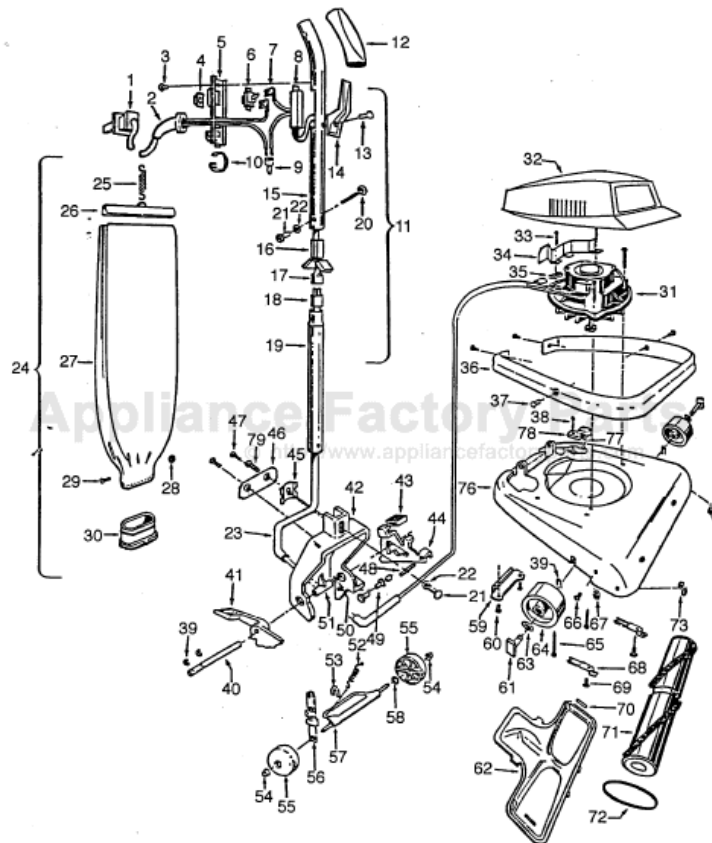

[Find Your HOOVER Vacuum Cleaner Parts - Select From 1456 Models](#)

----- Manual continues below part list -----