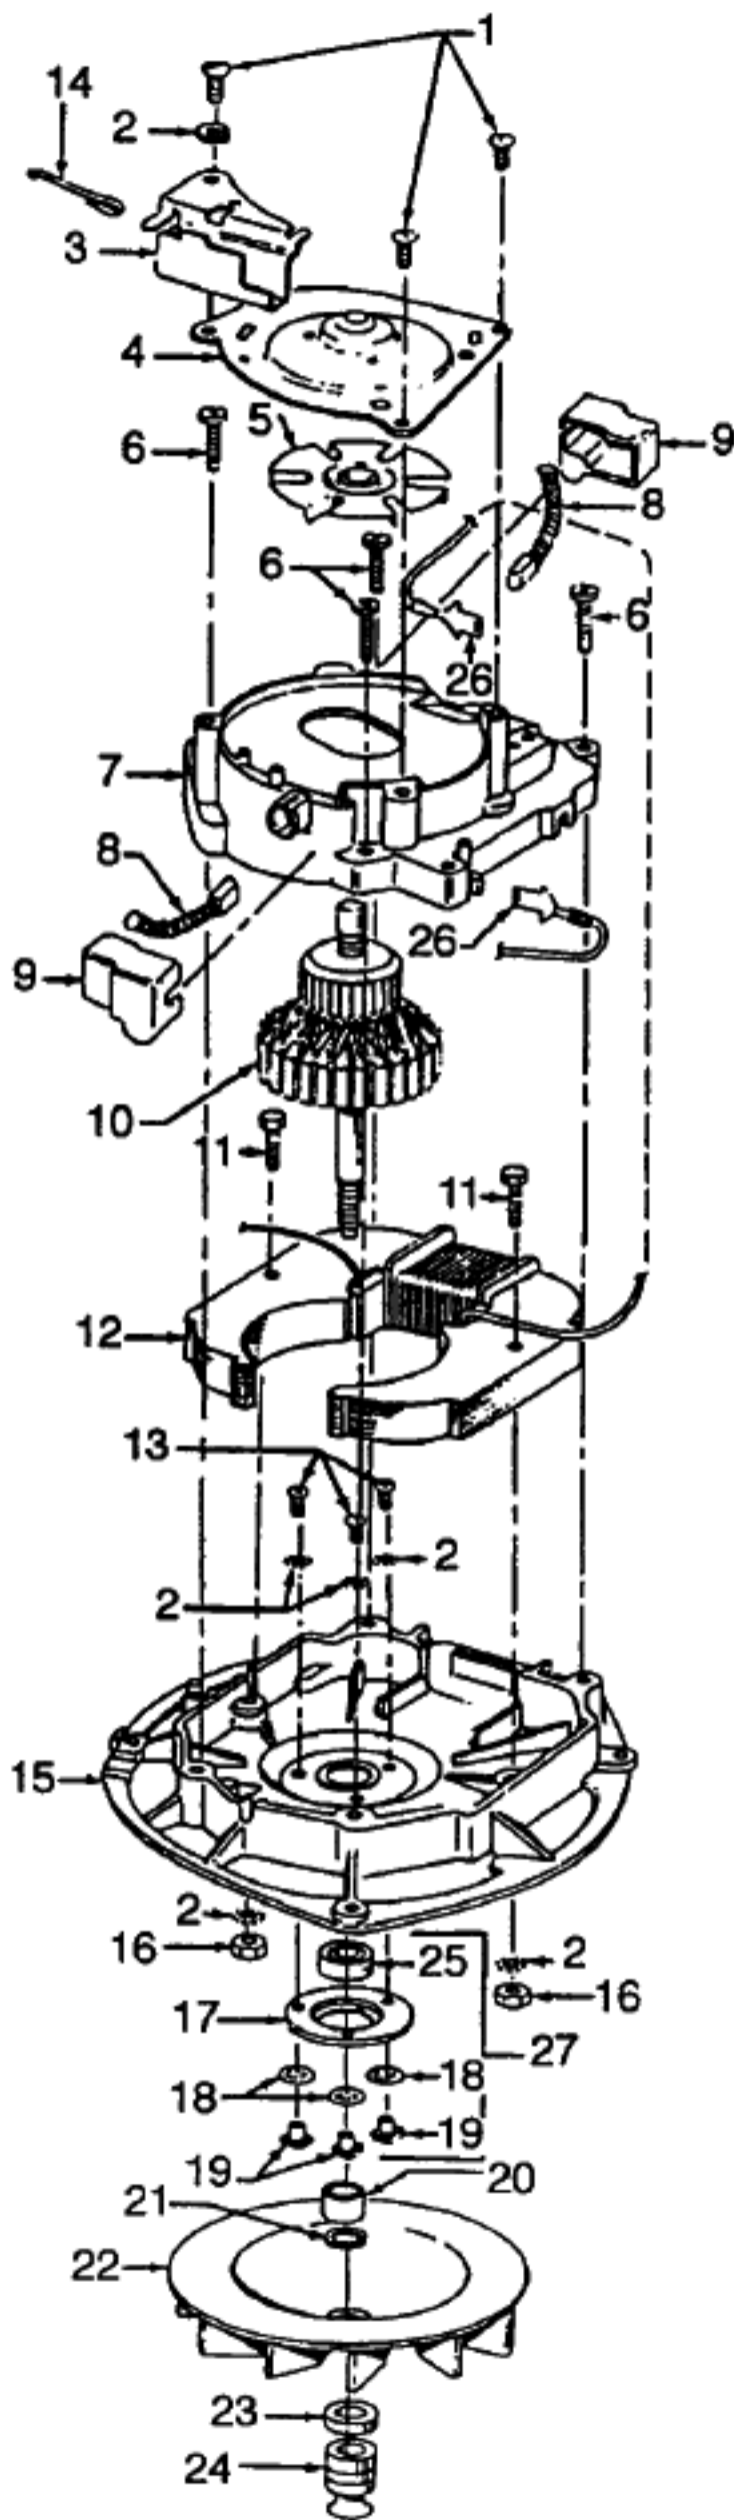

Motor 40309020
1 - Speed w/ Guide

Ref. No.	Part No.	Description
1	45533AY	+* Screw
2	14062	* Washer
3	41961009	Indicator Guide
4	42934002	Motor Casing Cap Assm.
5	38755005	Vent Fan
6	161535	* Screw
7	42195003	Upper Motor Casing
8	47318012	Carbon Brush
9	36315003	Brush Insulator
10	44768049	Armature
11	45118	* Bolt
12	45412035	Field Coil
13	21772501	* Screw
14	35276006	Indicator Guide Spring
15	42193006	Lower Motor Case
16	15673	* Nut
17	32184003	Retainer
18	19772	Washer
19	45251	Nut
20	31731002	Spacer
21	166563	* Washer
22	38755011	Fan
23	31162004	* Washer - Heat Insulating
24	38532009	Motor Pulley
25	24152807	Bearing
26	14320	* Terminal
27	43267006	Bearing Kit