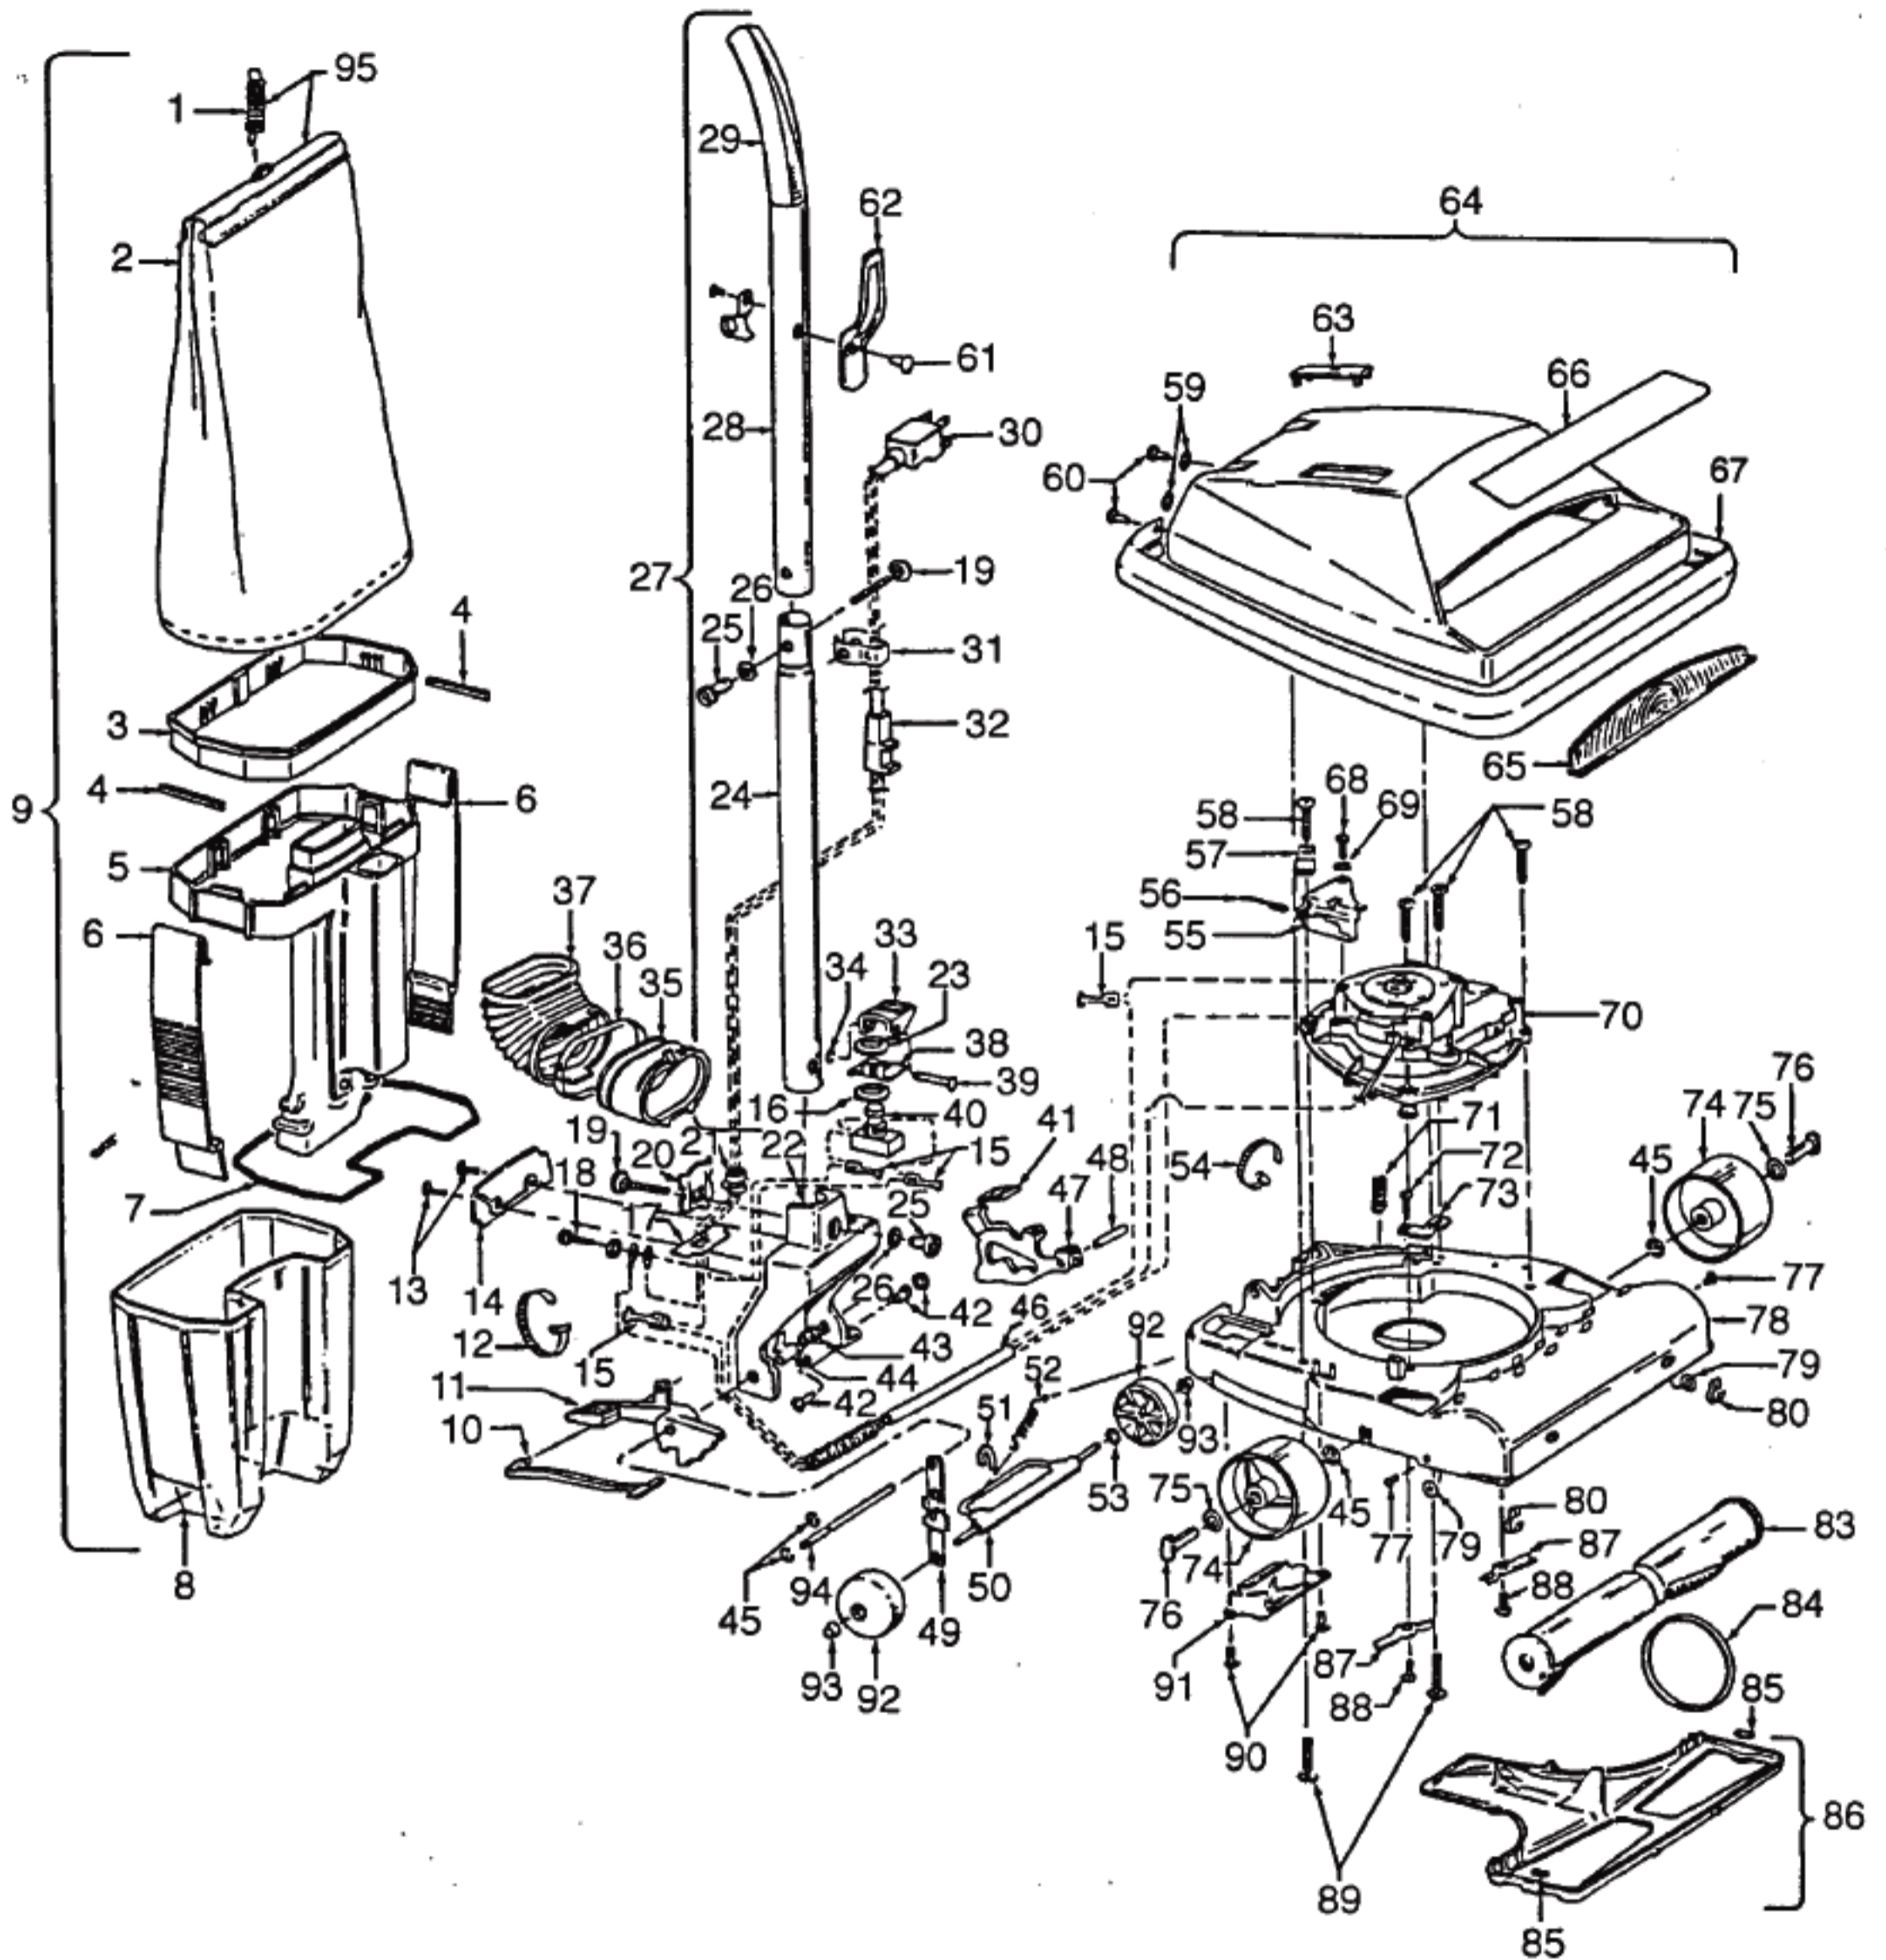

----- Manual continues below part list -----

Available Replacement Parts for HOOVER C1529

[H-43267002](#)

AGITATOR BEARING ASM

Ref. No.	Part No.	Description
1	38335009	Support Spring
2	43667041	Cloth Bag - AG
3	35173001	Bag Expander - AG
4	34112015	Seal (2)
5	41427013	Dust Cup Support & Bellows
6	36155011	Latch - AG (2)
7	34123020	Gasket
8	38775001	Dust Cup
9	43675144	Dust Cup Assm.
10	51151034	Indicator - AG
11	38456044	Nozzle Adjustment Lever - A
12	27479307	* Cable Tie
13	21481273	* Screw - Self Tapping (2)
14	37954001	Bail Cover Plate - AG
15	48969	* Wire Nut (4)
16	21354155	* Lock Washer - Special
17	34223004	Strain Relief Mounting Plate
18	23187363	Screw - Self Tapping
19	21631302	Handle Bolt (2)
20	35463011	Handle Retainer Plate
21	39049	Strain Relief Bushing
22	41416064	Bail Assem. (Inc. 13,14,17,19,20,25)
23	12560	* Switch Nut
24	48631134	Lower Handle - AX
25	32277008	Handle Nut (2)
26	13704	* Lock Washer (2)
27	48646093	Handle Comp. - AX
28	48643091	Handle Upper Half - AX
29	39454070	Handle Grip - BU
30	46583145	Attach. Cord - 50' - AG
31	34785017	Cord Retaining Clamp - AX
32	36215021	Cord Protector - AG
33	38424003	Switch Pedal - PH
34	24735022	* Circlip
35	41424011	Bag Flange Assm.
36	36425023	Clamp
37	38673001	Bellows - AG
38	35217006	Mounting Bracket - AW
39	613802AY	* Shaft
40	28212017	Switch
41	38426080	Foot Pad - AG
42	11735	Roller Detent Assm.
43	48409FW	Spring
44	19907	Bag Flange Clamp Lever
45	13730	* Lock Ring (4)
46	46515007	Bail Cord/Tubing Assm.
47	38456050	Handle Control Lever
48	47450AY	Pivot Pin
49	43263005	Cam Follower
50	41431013	Wheel Shaft & Support Assm.
51	34252005	* Yoke
52	161513	Spring
53	21312806	* Washer
54	27479307	* Lead Wire Tie
55	41961009	Indicator Guide
56	35276006	Indicator Guide Spring
57	41119009	Retainer & Sleeving Assm.
58	21447211	+* Screw - Self Tapping (4)
59	168278AY	+* Washer (4)
60	12997AW	* Rivet (2)
61	21256094	* Rivet
62	39441016	Cord Clip - AG
63	48111008	Indicator Lens
64	42251339	Hood Assm. - LX
65	42247015	Panel - AG
66	52115181	Hood Nameplate