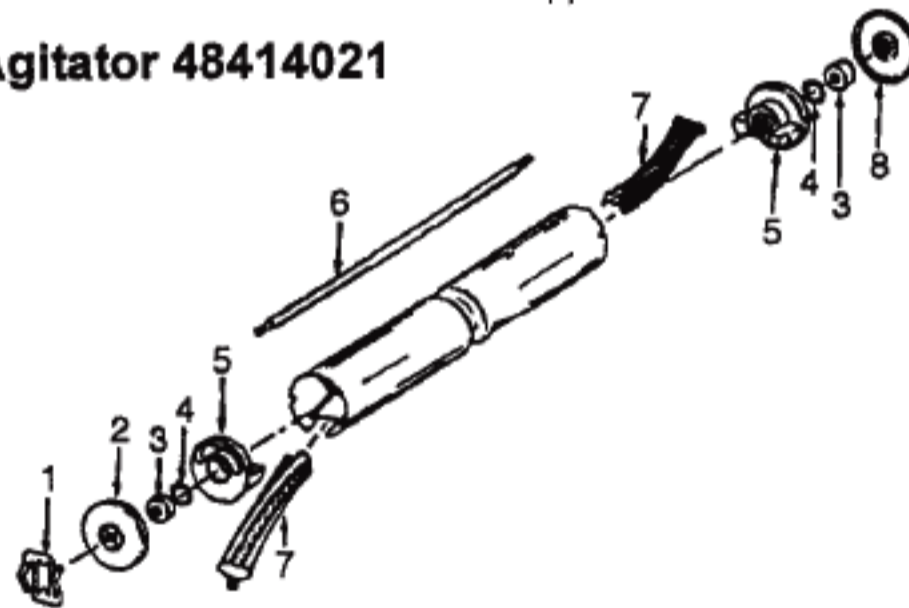

Ref. No.	Part No.	Description
67	36231150	Furniture Guard - BU
68	45533AY	+* Screw
69	14062	* Lock Washer
70	40309020	Motor Assm. Comp. - (P - 224)
71	12559FW	Spring
72	21447229	* Screw - Self Tapping
73	34665007	Pivot Pin Retainer
74	34791AG	Carrier Wheel (2)
75	21312724	* Washer (2)
76	47457AY	Wheel Shaft (2)
77	48422	* Rivet - Tubular (2)
78	42242225	Main Body - AG
79	21312781	* Washer (2)
80	34784021	Agitator Retaining Spring - AY (2)
81	N/A	
82	N/A	
83	48414021	Agitator Assm. Comp. - HE
84	44783AG	Belt
85	34111001	* Support Pad (2)
86	37245081	Bottom Plate - AG
87	36153006	Bottom Plate Latch (2)
88	21447229	Screw - Self Tapping (2)
89	21447020	* Screw - Self Tapping (2)
90	21447229	* Screw - Self Tapping (2)
91	35434040	Axle/Bag Flange Support
92	38521019	Rear Wheel - AG (2)
93	32182001	* Wheel Retainer (2)
94	161509AY	Bail Shaft
95	41128021	Bag Clip & Spring

PACKAGING MATERIAL

58174079	+	Cleaner Carton
58216006		Dirt Cup Middle Pad
56711081	+	Assm. Instruction Sheet
56711082	+	Oper. Instruction Folder
58343025		Front Support
58366012		Rear Support

Agitator 48414021

Ref. No.	Part No.	Description
1	35366	Thrust Spring
2	48495AY	Thread Guard - LH
3	43267002	Bearing
4	21347003	* Washer
5	41435070	End
6	32724008	Shaft
7	48445001	Agitator Brush
8	12985AY	Thread Guard - RH