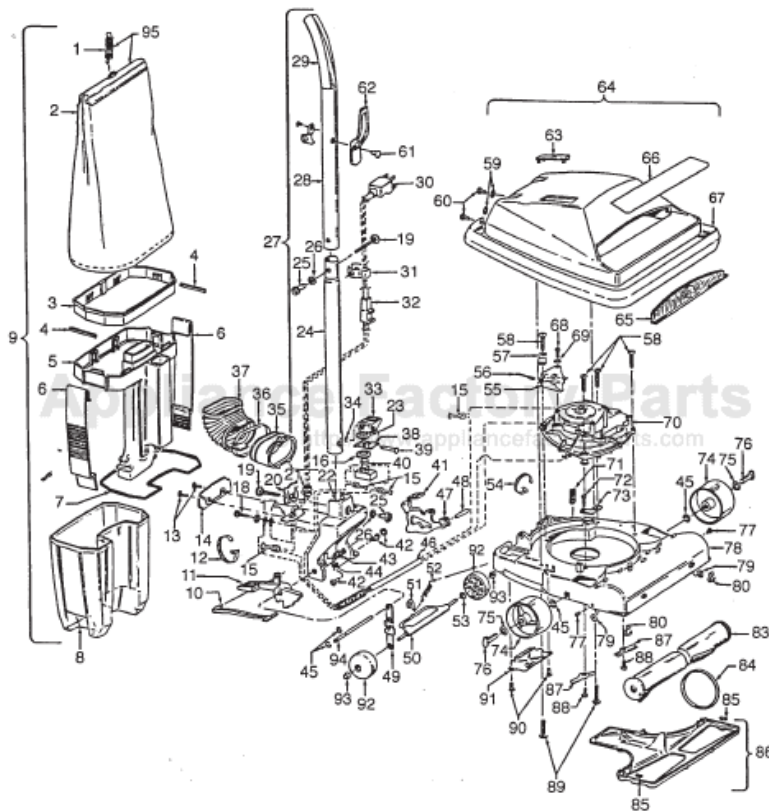

[Find Your HOOVER Vacuum Cleaner Parts - Select From 1456 Models](#)

----- Manual continues below part list -----