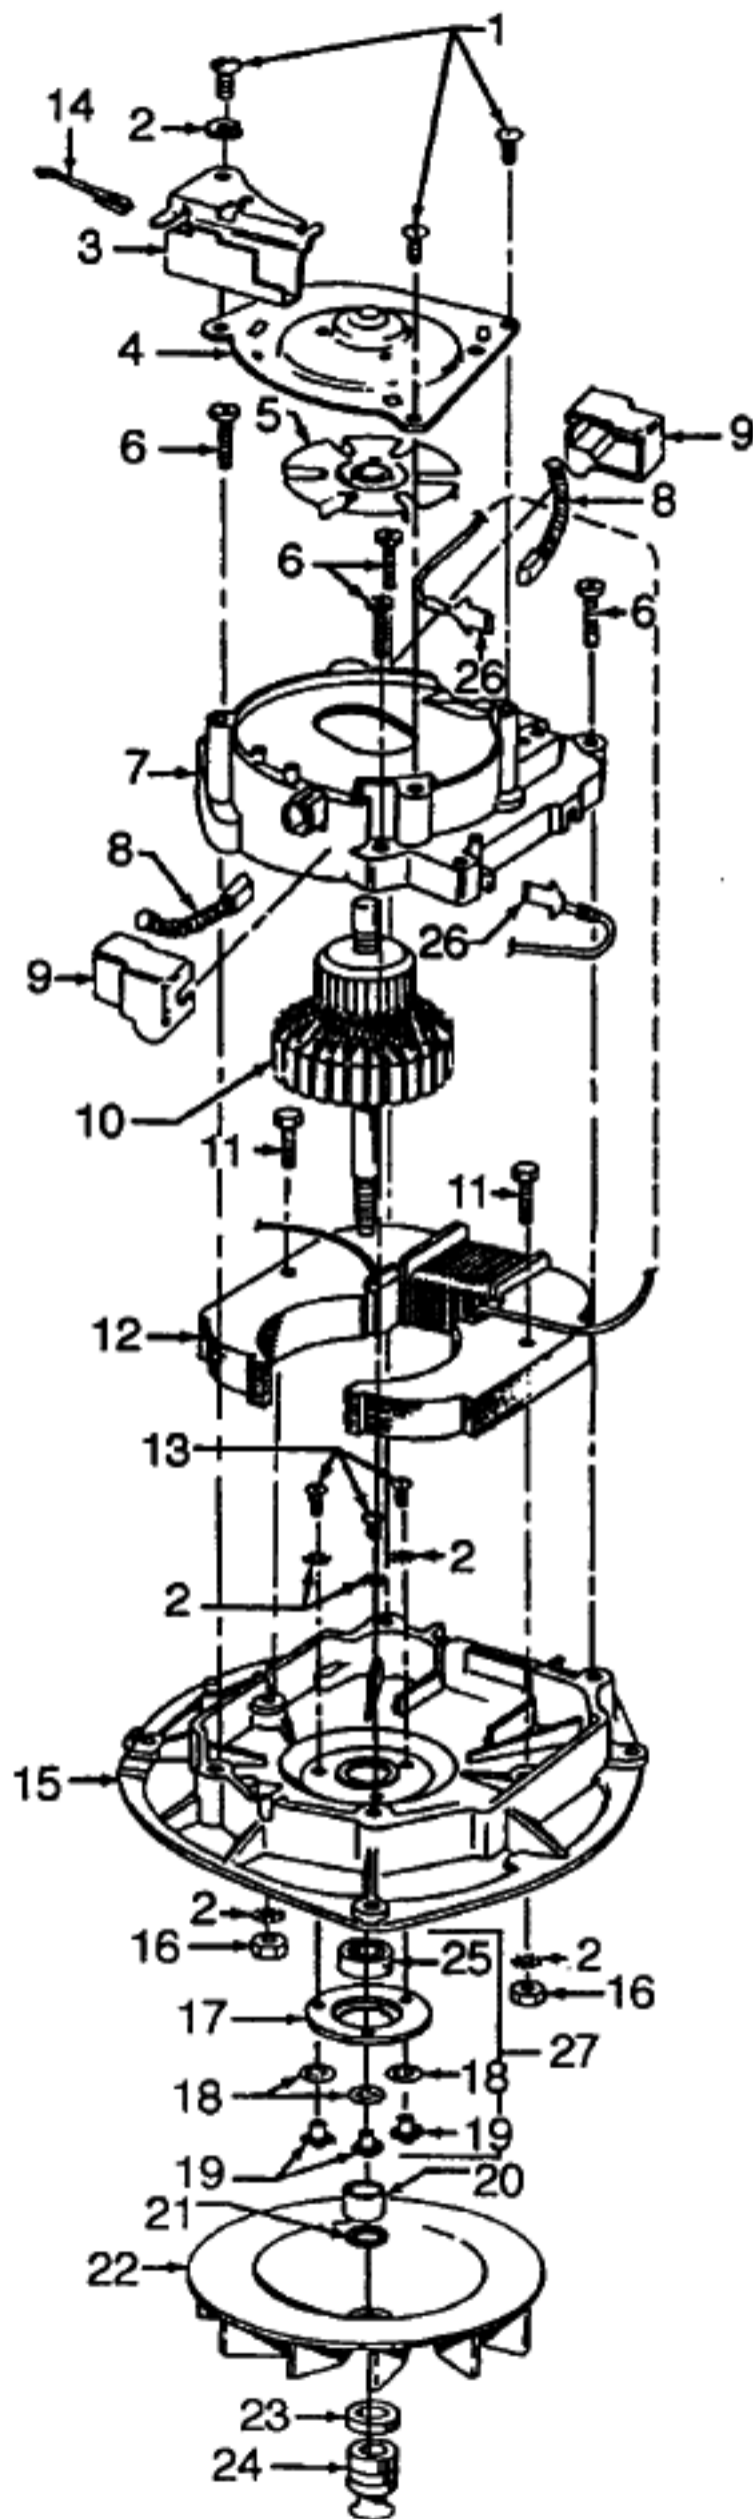

## Available Replacement Parts for HOOVER C1632

[H-43267002](#)

AGITATOR BEARING ASM

Ref. No.	Part No.	Description
68	45533AY	+* Screw
69	14062	* Lock Washer
70	40309020	Motor Assem. Comp. - (P - 195)
71	12559FW	Spring
72	21447229	* Screw - Self Tapping
73	34665007	Pivot Pin Retainer
74	34791AG	Carrier Wheel (2)
75	21312724	* Washer (2)
76	47457AY	Wheel Shaft (2)
77	48422	* Rivet - Tubular (2)
78	42242277	Main Body - AG
79	21312781	Washer (2)
80	34784021	Agitator Retaining Spring - AY (2)
81	38313023	Motor Lead Spring
82	N/A	
83	48414021	Agitator Assem. Comp. - HE
84	44783AG	Belt
85	N/A	
86	37245081	Bottom Plate - AG
87	36153006	Bottom Plate Latch (2)
88	21447229	Screw - Self Tapping (2)
89	21447020	* Screw - Self Tapping (2)
90	21447229	Screw - Self Tapping (2)
91	35434040	Axle/Bag Flange Retainer
92	38521019	Rear Wheel - AG (2)
93	32182001	* Wheel Retainer (2)
94	161509AY	Bail Shaft
95	21256094	* Rivet
96	39441016	Cord Clip - AG
97	41128021	Bag Clip & Spring

### Agitator 48414021

Ref. No.	Part No.	Description
1	35366	Thrust Spring
2	48495AY	Thread Guard - LH
3	43267002	Bearing
4	21347003	* Washer
5	41435070	End
6	32724008	Shaft
7	48445001	Agitator Brush
8	12985AY	Thread Guard - RH

**Motor 40309020  
I-Speed w/o Guide**

Ref. No.	Part No.	Description
1	45533AY	+* Screw
2	14062	* Washer
3	41961009	Indicator Guide
4	42934002	Motor Casing Cap Assm.
5	38755005	Vent Fan
6	161535	* Screw
7	42195003	Upper Motor Casing
8	47318012	Carbon Brush
9	36315003	Brush Insulator
10	44768043	Armature
11	45118	* Bolt
12	45412015	Field Coil
13	21772501	* Screw
14	35276006	Indicator Guide Spring
15	42193006	Lower Motor Case
16	15673	* Nut
17	32184003	Retainer
18	19772	* Washer
19	45251	Nut
20	31731002	Spacer
21	166563	* Washer
22	38755011	Fan - Poly
23	31162004	* Washer - Heat Insulating
24	38532009	Motor Pulley
25	24152807	Bearing
26	14320	* Terminal
27	43267006	Bearing Kit