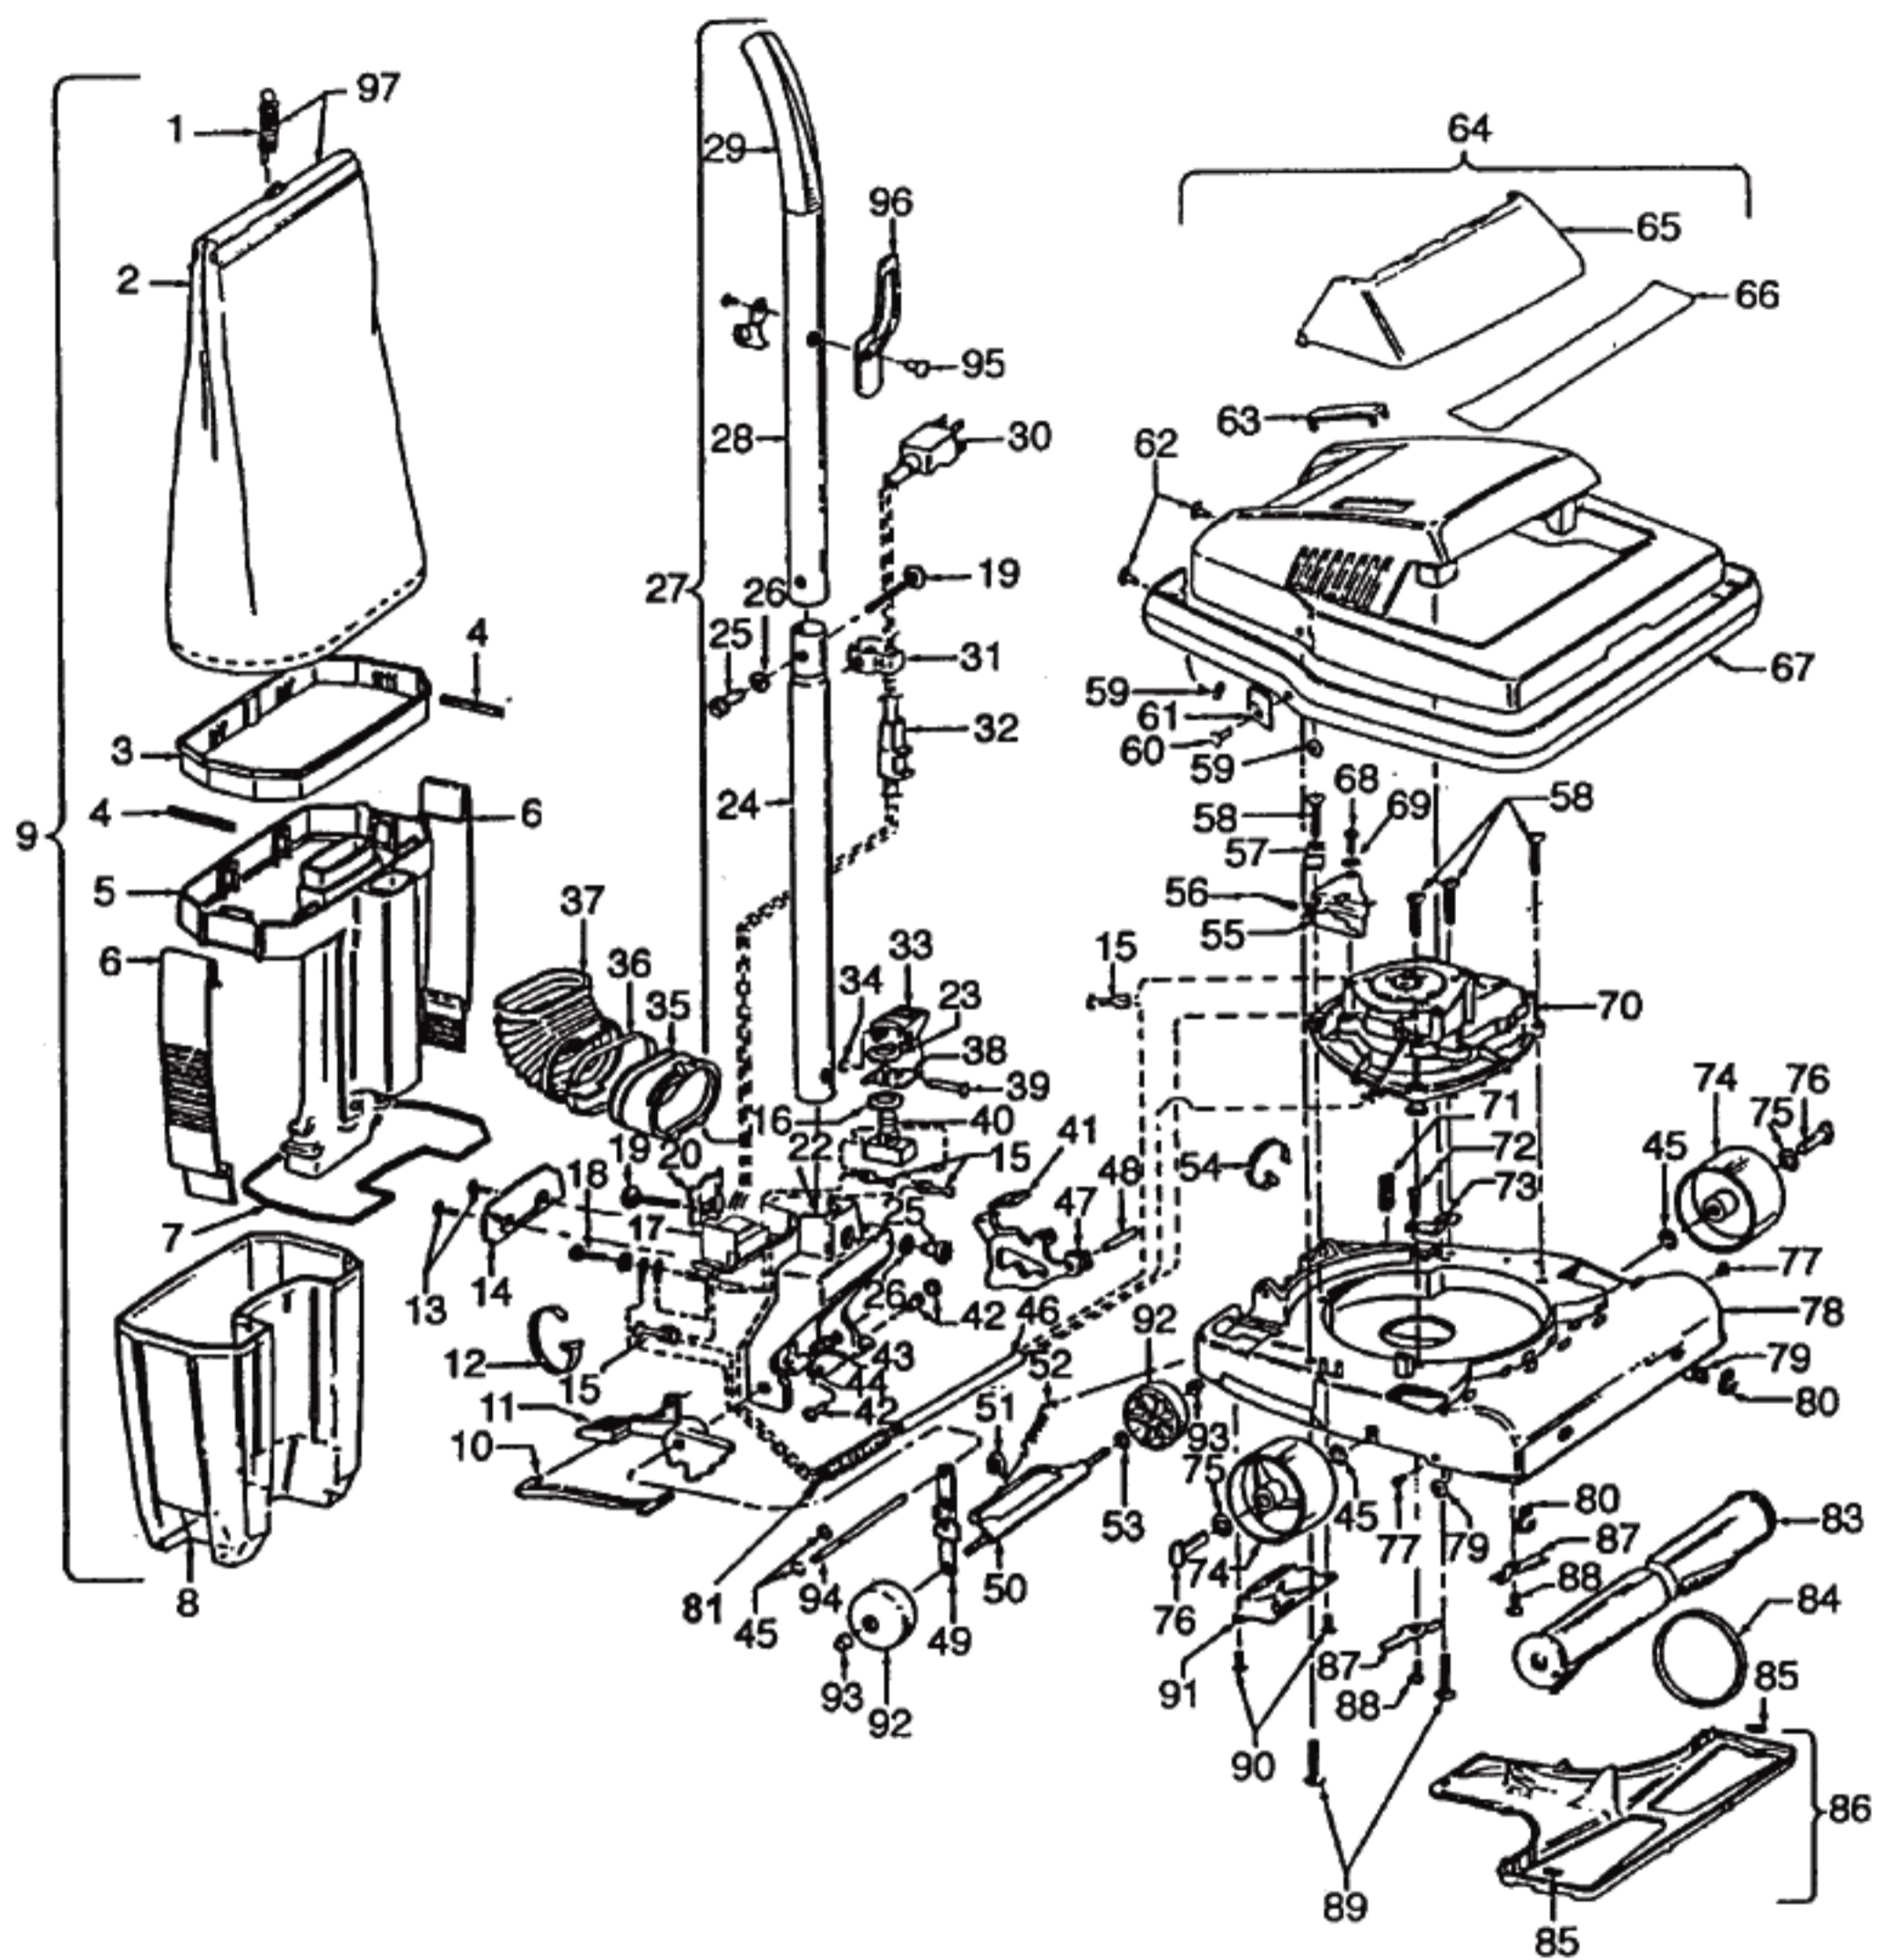

Commercial Upright Cleaner

Model C1633

Ref. No.	Part No.	Description
1	38335009	Support Spring
2	43667056	Cloth Bag - AAW/AG
3	35173001	Bag Expander - AG
4	34112015	Seal
5	41427013	Dust Cup Support & Bellows
6	36155011	Latch - AG (2)
7	34123020	Gasket
8	38775001	Dust Cup
9	43675188	Dust Cup Assem.
10	51151034	Indicator - AG
11	38456044	Nozzle Adjustment Lever - AG
12	27479307	* Cable Tie
13	12954	* Screw - Self Tapping (2)
14	37954004	Bail Cover Plate - AG
15	48969	* Wire Nut (4)
16	21354155	* Lock Washer - Special
17	36913026	Insulator / Strain Relief
18	23187363	Screw - Self Tapping
19	21631302	Handle Bolt (2)
20	35463011	Handle Retainer Plate
21	N/A	
22	41416064	Bail Assem - (Inc. items 13, 14, 17, 19, 20, 25, 26)
23	12560	* Switch Nut
24	48631134	Lower Handle - AX
25	32277008	Handle Nut (2)
26	13704	* Lock Washer (2)
27	48646093	Handle Comp. - AX
28	48643091	Handle Upper Half - AX
29	39454070	Handle Grip - BU
30	46583009	Attach. Cord - 50' - AAW
31	34785017	Cord Retaining Clamp - AX
32	36215025	Cord Protector
33	38424003	Switch Pedal - PH
34	24735022	* Circlip
35	41424011	Bag Flange Assem.
36	36425023	Clamp
37	38673001	Bellows - AG
38	35217006	Mounting Bracket - AW
39	613802AY	* Shaft
40	28212017	Switch
41	38426080	Foot Pad - AG
42	11735	Roller Detent Assem.
43	48409FW	Spring
44	19907	Bag Flange Clamp Lever
45	13730	* Lock Ring (4)
46	46515007	Bail Cord/Tubing Assem.
47	38456050	Handle Control Lever
48	47450AY	Pivot Pin
49	43263005	Cam Follower
50	41431013	Wheel Shaft & Support Assem.
51	34252005	* Yoke
52	161513	Spring
53	21312806	* Washer
54	27479307	* Lead Wire Tie
55	41961009	Indicator Guide
56	35276006	Indicator Guide Spring
57	41119009	Retainer & Sleeving Assem.
58	21447211	+* Screw - Self Tapping (4)
59	168278AY	+* Washer (4)
60	12997AW	* Rivet (2)
61	36951004	Retainer (2)
62	21256134	* Rivet (2)
63	39382011	Indicator Lens
64	42251336	Hood Assem. - AG
65	37246044	Panel - AG
66	52115214	+ Hood Nameplate
67	36231151	Furniture Guard - BU

Ref. No.	Part No.	Description
68	45533AY	+* Screw
69	14062	* Lock Washer
70	40309020	Motor Assem. Comp. - (P - 195)
71	12559FW	Spring
72	21447229	* Screw - Self Tapping
73	34665007	Pivot Pin Retainer
74	34791AG	Carrier Wheel (2)
75	21312724	* Washer (2)
76	47457AY	Wheel Shaft (2)
77	48422	* Rivet - Tubular (2)
78	42242277	Main Body - AG
79	21312781	Washer (2)
80	34784021	Agitator Retaining Spring - AY (2)
81	38313023	Motor Lead Spring
82	N/A	
83	48414021	Agitator Assem. Comp. - HE
84	44783AG	Belt
85	N/A	
86	37245081	Bottom Plate - AG
87	36153006	Bottom Plate Latch (2)
88	21447229	Screw - Self Tapping (2)
89	21447020	* Screw - Self Tapping (2)
90	21447229	Screw - Self Tapping (2)
91	35434040	Axle/Bag Flange Retainer
92	38521019	Rear Wheel - AG (2)
93	32182001	* Wheel Retainer (2)
94	161509AY	Bail Shaft
95	21256094	* Rivet
96	39441016	Cord Clip - AG
97	41128021	Bag Clip & Spring

PACKAGING MATERIAL

58174087	Cleaner Carton
56711144	Assem. Instruction Sheet
56711140	Operation Instruction Folder
58216006	Dirt Cup Middle Pad
58343025	Front Support
58366012	Rear Support

Agitator 48414021