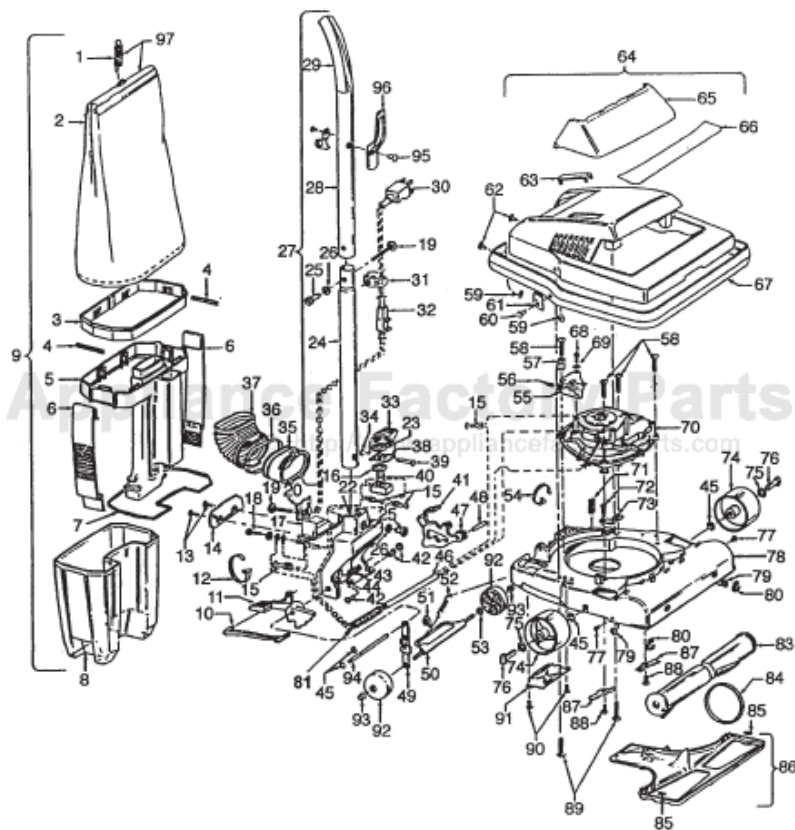

[Find Your HOOVER Vacuum Cleaner Parts - Select From 1456 Models](#)

----- Manual continues below part list -----