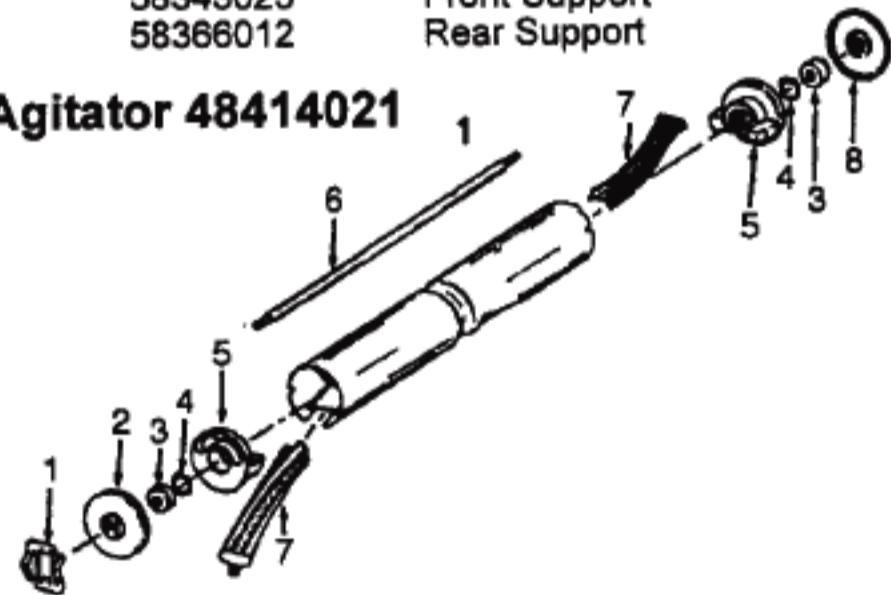

Ref. No.	Part No.	Description
68	45533AY	+* Screw
69	14062	* Lock Washer
70	40309020	Motor Assem. Comp. - (P - 195)
71	12559FW	Spring
72	21447229	* Screw - Self Tapping
73	34665007	Pivot Pin Retainer
74	34791AG	Carrier Wheel (2)
75	21312724	* Washer (2)
76	47457AY	Wheel Shaft (2)
77	48422	* Rivet - Tubular (2)
78	42242277	Main Body - AG
79	21312781	Washer (2)
80	34784021	Agitator Retaining Spring - AY (2)
81	38313023	Motor Lead Spring
82	N/A	
83	48414021	Agitator Assem. Comp. - HE
84	44783AG	Belt
85	N/A	
86	37245081	Bottom Plate - AG
87	36153006	Bottom Plate Latch (2)
88	21447229	Screw - Self Tapping (2)
89	21447020	* Screw - Self Tapping (2)
90	21447229	Screw - Self Tapping (2)
91	35434040	Axle/Bag Flange Retainer
92	38521019	Rear Wheel - AG (2)
93	32182001	* Wheel Retainer (2)
94	161509AY	Bail Shaft
95	21256094	* Rivet
96	39441016	Cord Clip - AG
97	41128021	Bag Clip & Spring

PACKAGING MATERIAL

58174087	Cleaner Carton
56711144	Assem. Instruction Sheet
56711140	Operation Instruction Folder
58216006	Dirt Cup Middle Pad
58343025	Front Support
58366012	Rear Support

Agitator 48414021

Ref. No.	Part No.	Description
1	35366	Thrust Spring
2	48495AY	Thread Guard - LH
3	43267002	Bearing
4	21347003	* Washer
5	41435070	End
6	32724008	Shaft
7	48445001	Agitator Brush
8	12985AY	Thread Guard - RH