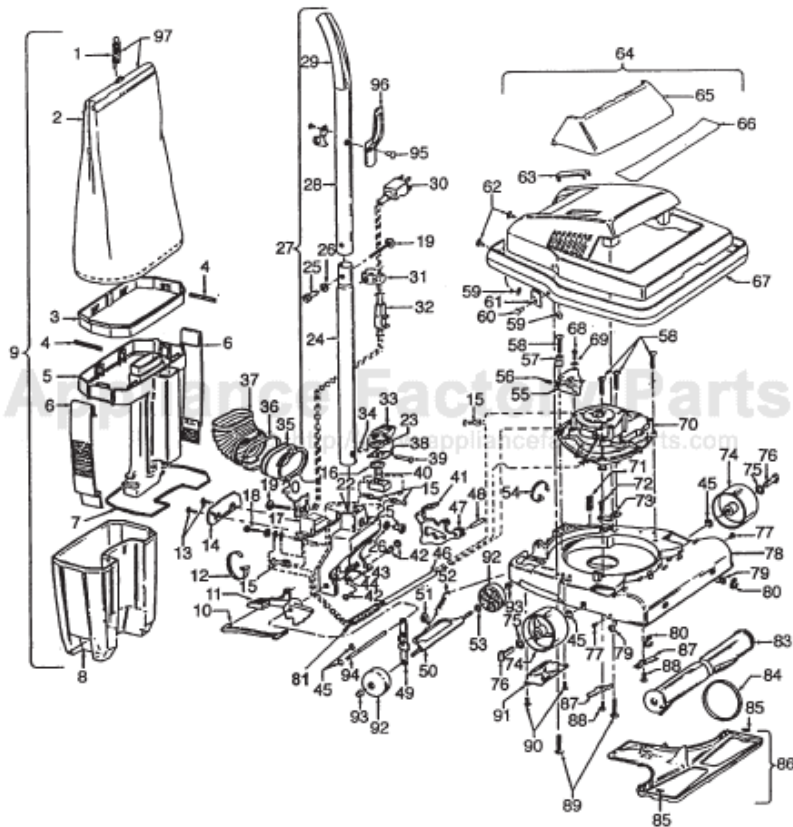

This Owner's Manual is provided and hosted by [Appliance Factory Parts](#).

HOOVER C1634 Owner's Manual

[Shop genuine replacement parts for HOOVER C1634](#)

[Find Your HOOVER Vacuum Cleaner Parts - Select From 1456 Models](#)

----- Manual continues below part list -----

Available Replacement Parts for HOOVER C1634

[H-43267002](#)

AGITATOR BEARING ASM

Motor 40309020
I-Speed w/o Guide

Ref. No.	Part No.	Description
1	45533AY	+* Screw
2	14062	* Washer
3	41961009	Indicator Guide
4	42934002	Motor Casing Cap Assm.
5	38755005	Vent Fan
6	161535	* Screw
7	42195003	Upper Motor Casing
8	47318012	Carbon Brush
9	36315003	Brush Insulator
10	44768043	Armature
11	45118	* Bolt
12	45412015	Field Coil
13	21772501	* Screw
14	35276006	Indicator Guide Spring
15	42193006	Lower Motor Case
16	15673	* Nut
17	32184003	Retainer
18	19772	* Washer
19	45251	Nut
20	31731002	Spacer
21	166563	* Washer
22	38755011	Fan - Poly
23	31162004	* Washer - Heat Insulating
24	38532009	Motor Pulley
25	24152807	Bearing
26	14320	* Terminal
27	43267006	Bearing Kit