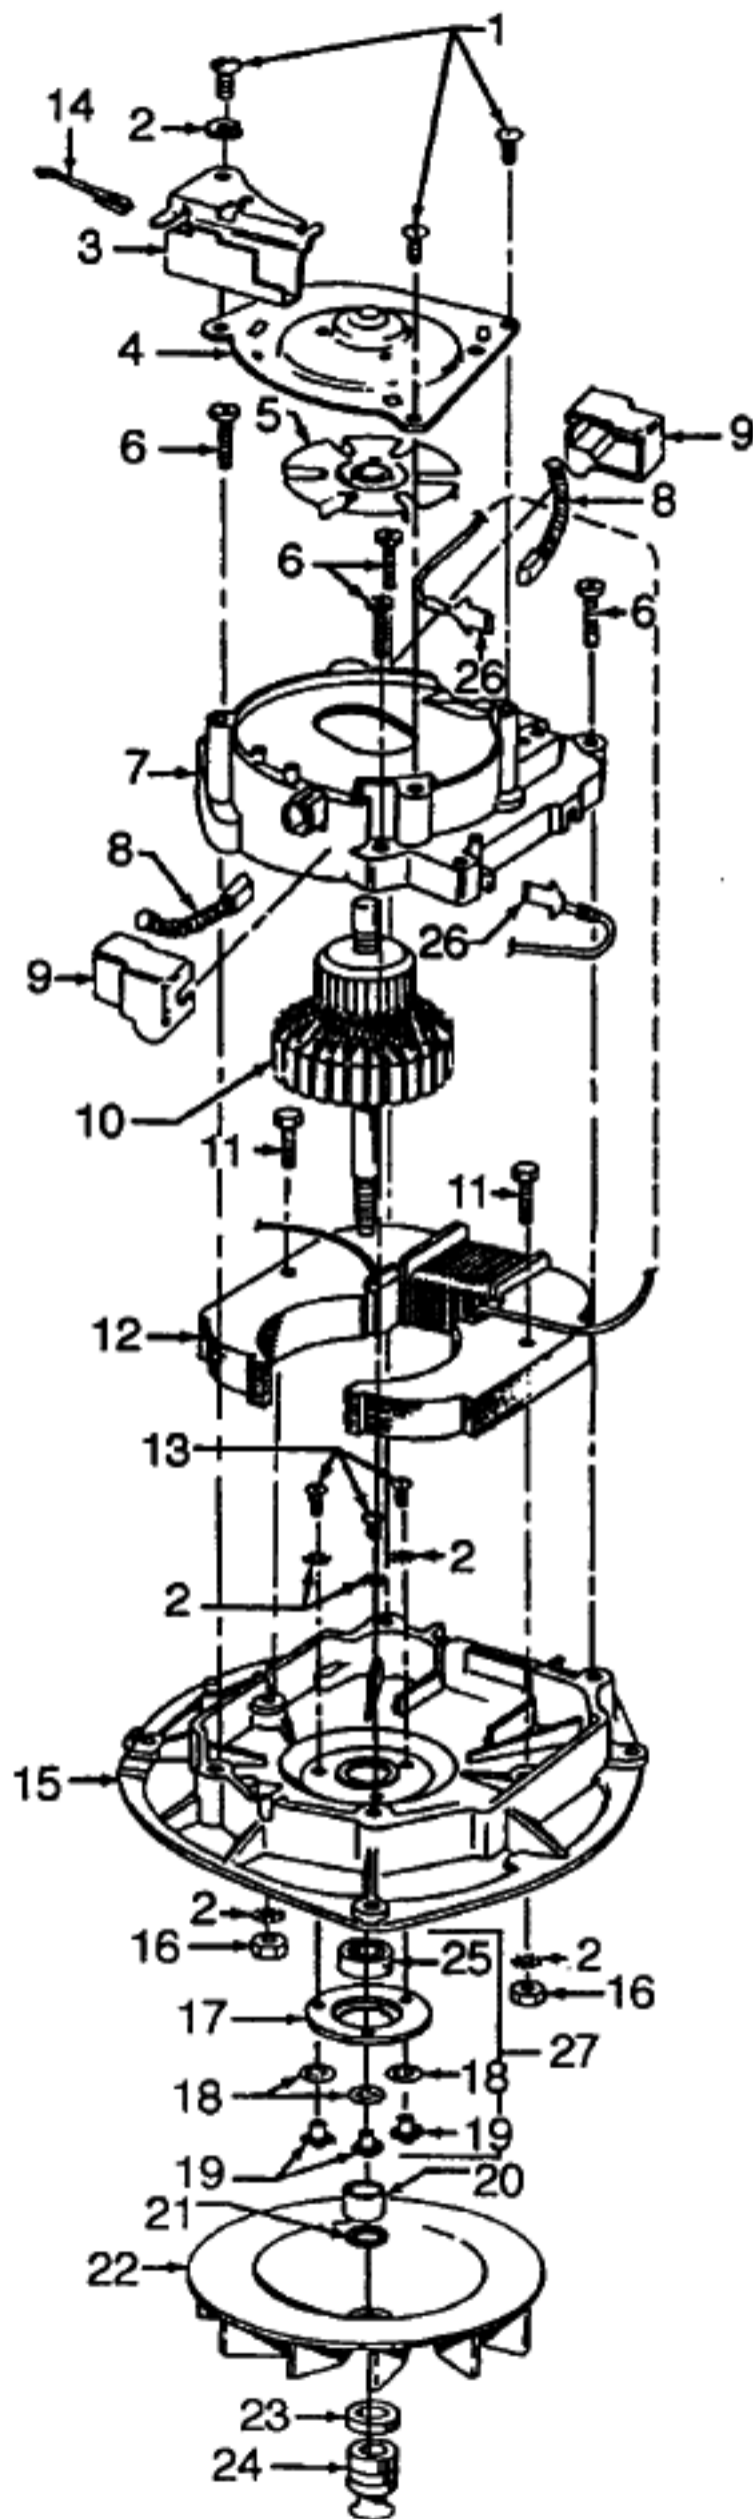

This Owner's Manual is provided and hosted by [Appliance Factory Parts](#).

HOOVER C1634 Owner's Manual

[Shop genuine replacement parts for HOOVER C1634](#)

[Find Your HOOVER Vacuum Cleaner Parts - Select From 1456 Models](#)

----- Manual continues below part list -----

Available Replacement Parts for HOOVER C1634

[H-43267002](#)

AGITATOR BEARING ASM

Motor 40309020
I-Speed w/o Guide

Ref. No.	Part No.	Description
1	45533AY	+* Screw
2	14062	* Washer
3	41961009	Indicator Guide
4	42934002	Motor Casing Cap Assm.
5	38755005	Vent Fan
6	161535	* Screw
7	42195003	Upper Motor Casing
8	47318012	Carbon Brush
9	36315003	Brush Insulator
10	44768043	Armature
11	45118	* Bolt
12	45412015	Field Coil
13	21772501	* Screw
14	35276006	Indicator Guide Spring
15	42193006	Lower Motor Case
16	15673	* Nut
17	32184003	Retainer
18	19772	* Washer
19	45251	Nut
20	31731002	Spacer
21	166563	* Washer
22	38755011	Fan - Poly
23	31162004	* Washer - Heat Insulating
24	38532009	Motor Pulley
25	24152807	Bearing
26	14320	* Terminal
27	43267006	Bearing Kit