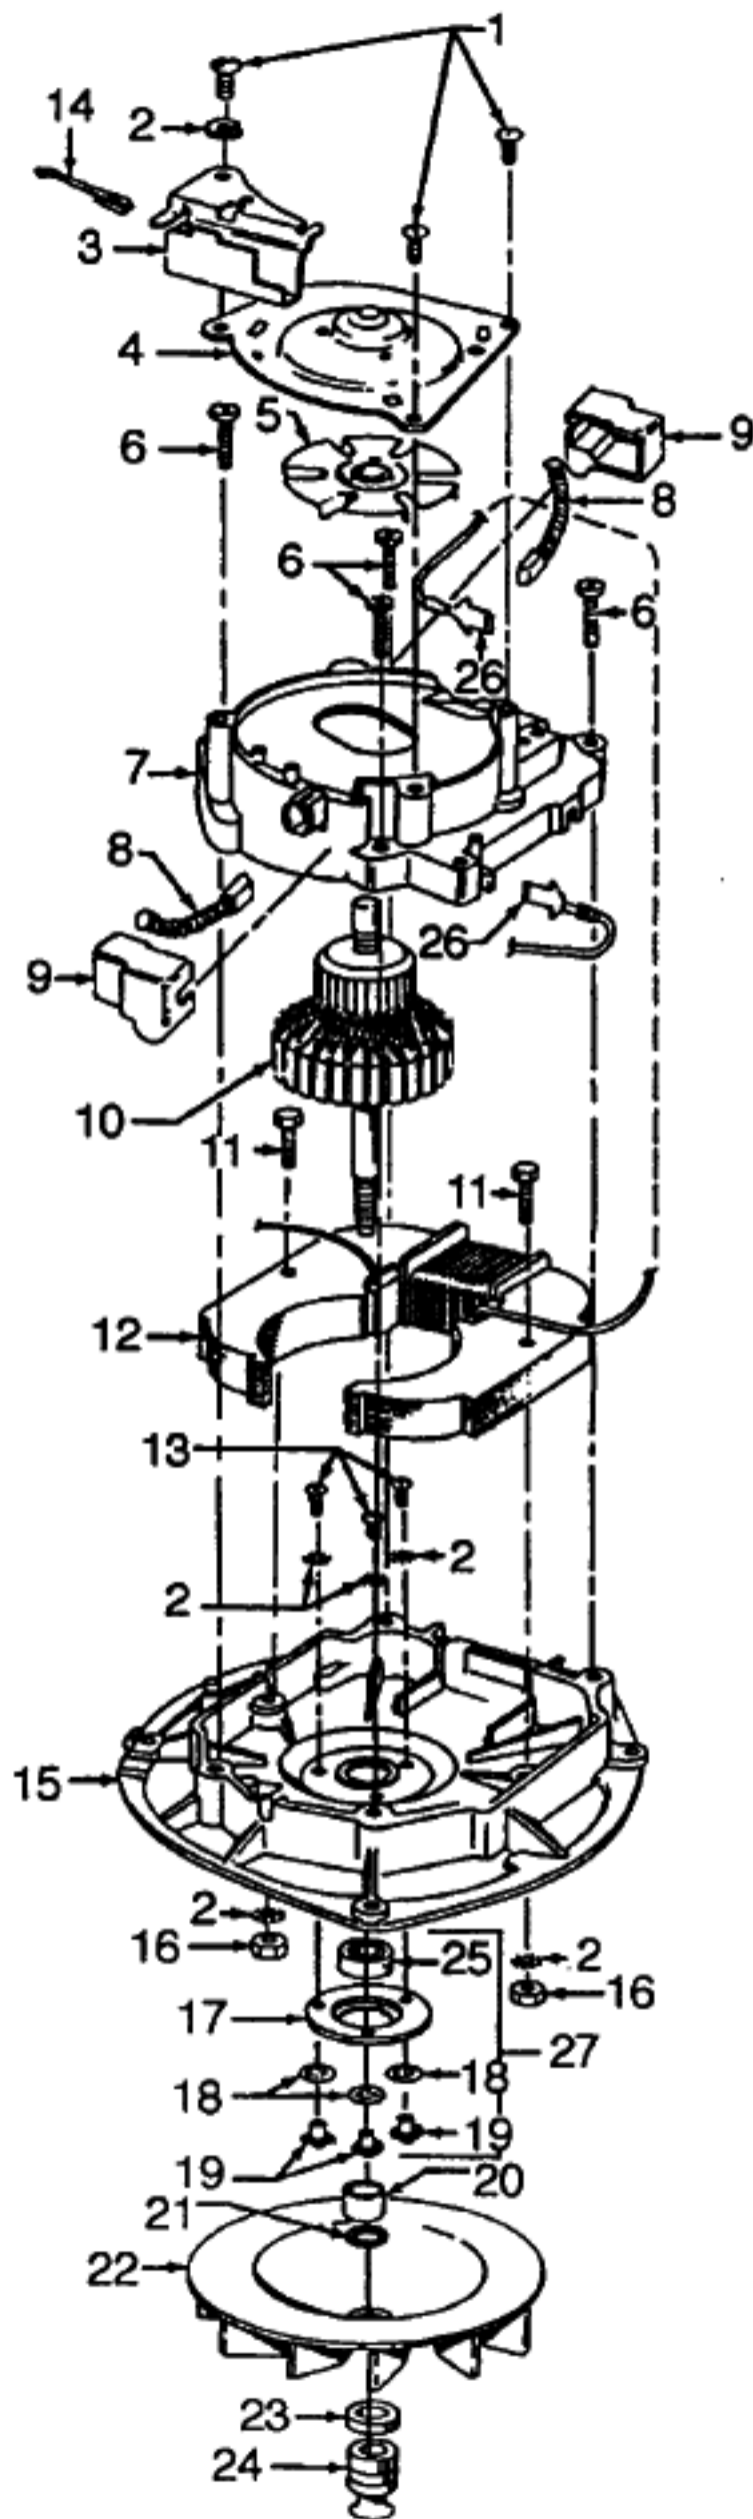

**Motor 40309020
I-Speed w/o Guide**

Ref. No.	Part No.	Description
1	45533AY	+* Screw
2	14062	* Washer
3	41961009	Indicator Guide
4	42934002	Motor Casing Cap Assm.
5	38755005	Vent Fan
6	161535	* Screw
7	42195003	Upper Motor Casing
8	47318012	Carbon Brush
9	36315003	Brush Insulator
10	44768043	Armature
11	45118	* Bolt
12	45412015	Field Coil
13	21772501	* Screw
14	35276006	Indicator Guide Spring
15	42193006	Lower Motor Case
16	15673	* Nut
17	32184003	Retainer
18	19772	* Washer
19	45251	Nut
20	31731002	Spacer
21	166563	* Washer
22	38755011	Fan - Poly
23	31162004	* Washer - Heat Insulating
24	38532009	Motor Pulley
25	24152807	Bearing
26	14320	* Terminal
27	43267006	Bearing Kit