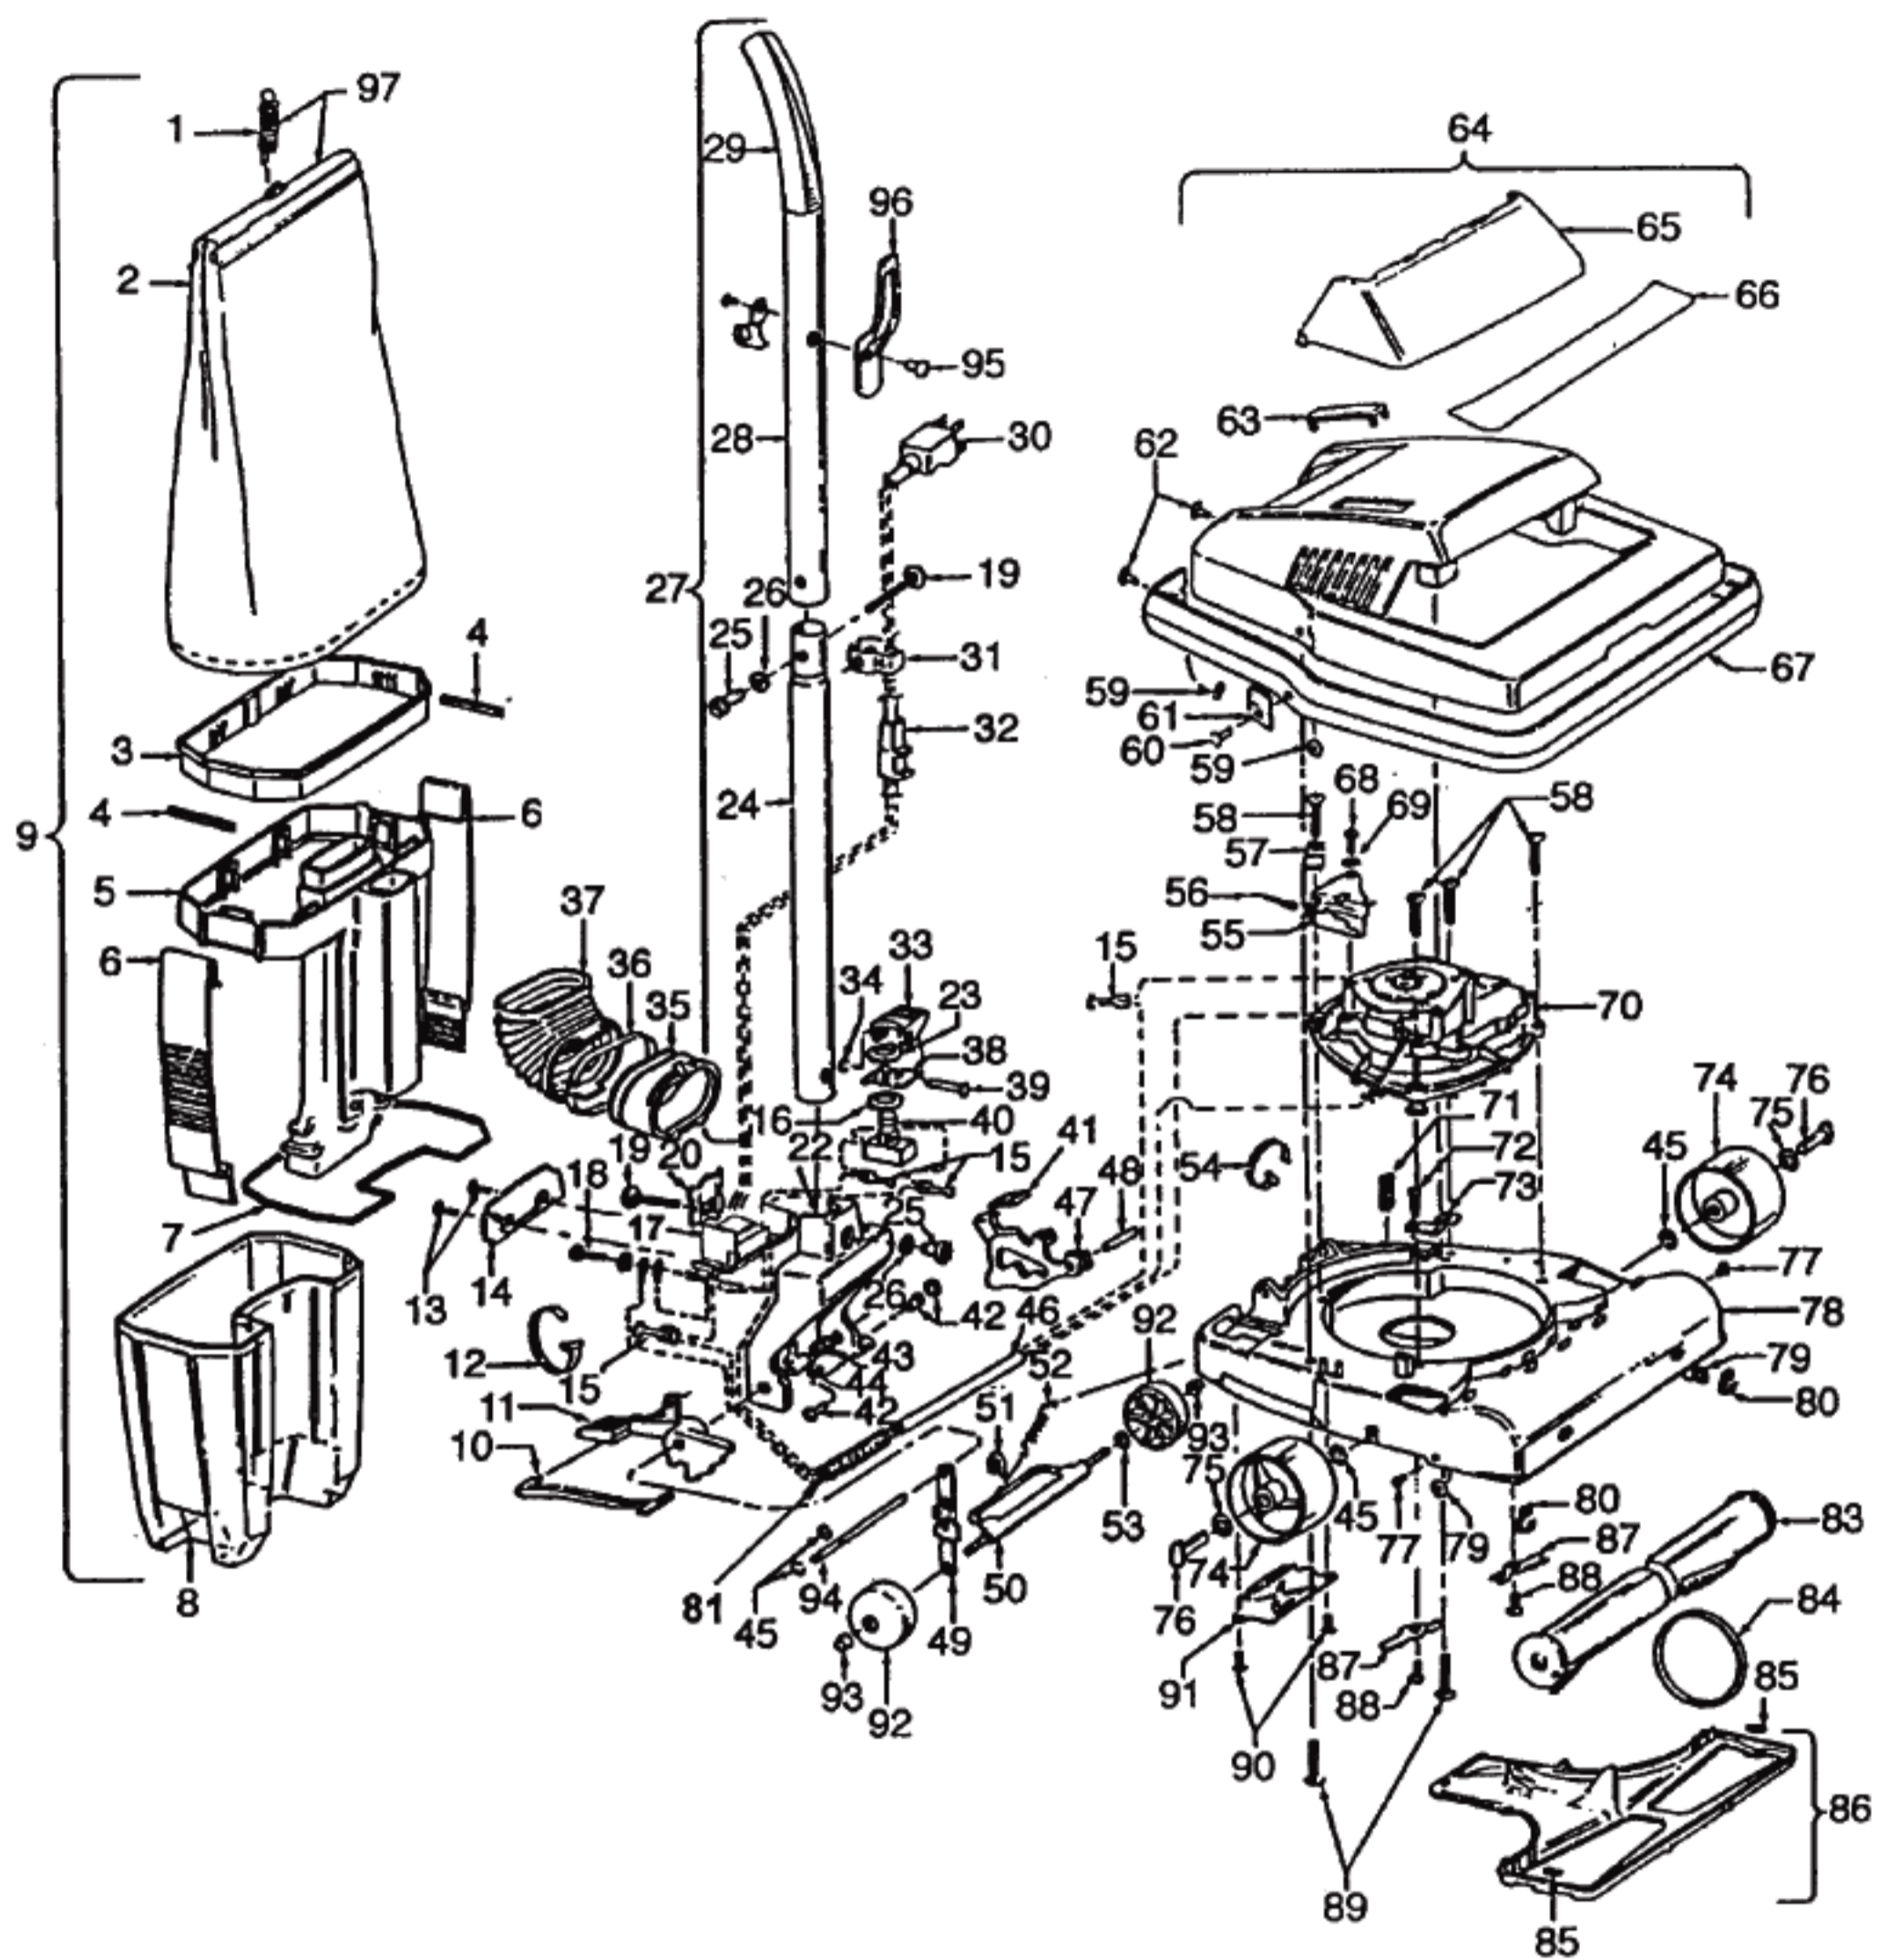

This Owner's Manual is provided and hosted by [Appliance Factory Parts](#).

HOOVER C1634 Owner's Manual

[Shop genuine replacement parts for HOOVER C1634](#)

[Find Your HOOVER Vacuum Cleaner Parts - Select From 1456 Models](#)

----- Manual continues below part list -----

Available Replacement Parts for HOOVER C1634

[H-43267002](#)

AGITATOR BEARING ASM

Motor 40309020
I-Speed w/o Guide

Ref. No.	Part No.	Description
1	45533AY	+* Screw
2	14062	* Washer
3	41961009	Indicator Guide
4	42934002	Motor Casing Cap Assm.
5	38755005	Vent Fan
6	161535	* Screw
7	42195003	Upper Motor Casing
8	47318012	Carbon Brush
9	36315003	Brush Insulator
10	44768043	Armature
11	45118	* Bolt
12	45412015	Field Coil
13	21772501	* Screw
14	35276006	Indicator Guide Spring
15	42193006	Lower Motor Case
16	15673	* Nut
17	32184003	Retainer
18	19772	* Washer
19	45251	Nut
20	31731002	Spacer
21	166563	* Washer
22	38755011	Fan - Poly
23	31162004	* Washer - Heat Insulating
24	38532009	Motor Pulley
25	24152807	Bearing
26	14320	* Terminal
27	43267006	Bearing Kit