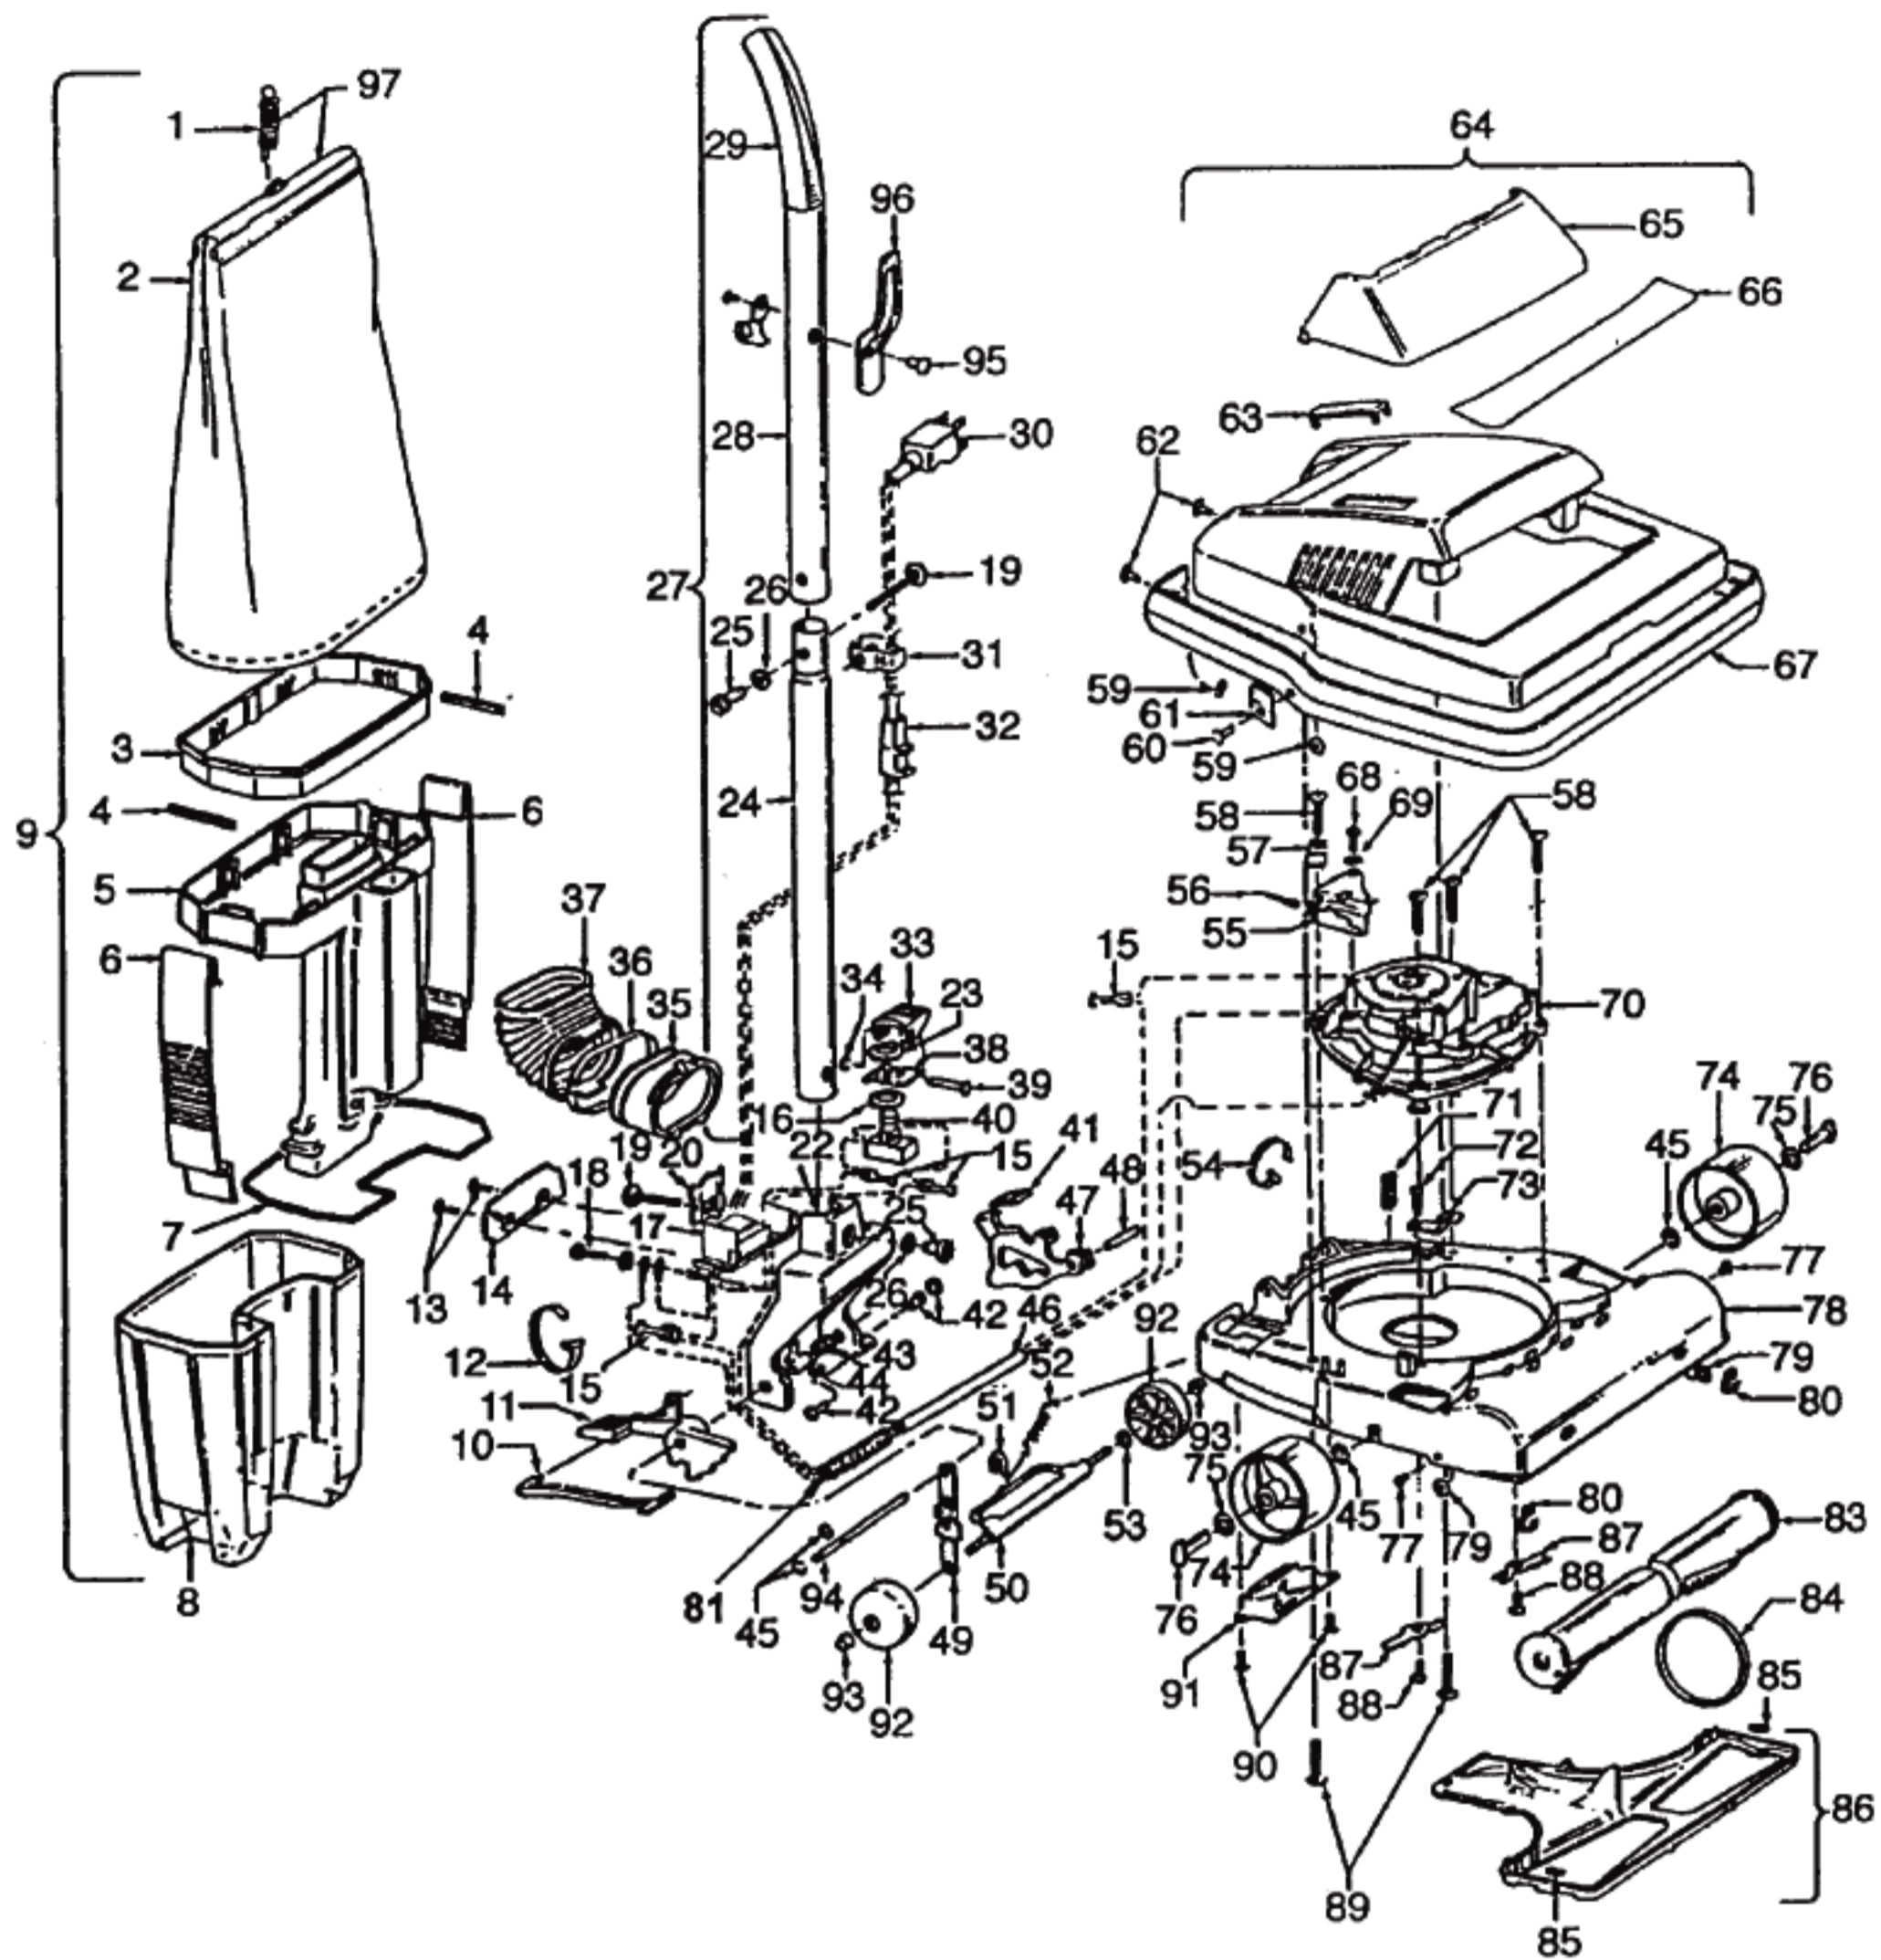

This Owner's Manual is provided and hosted by [Appliance Factory Parts](#).

HOOVER C1634 Owner's Manual

[Shop genuine replacement parts for HOOVER C1634](#)

[Find Your HOOVER Vacuum Cleaner Parts - Select From 1456 Models](#)

----- Manual continues below part list -----

Available Replacement Parts for HOOVER C1634

[H-43267002](#)

AGITATOR BEARING ASM

Motor 40309020
I-Speed w/o Guide

Ref. No.	Part No.	Description
1	45533AY	+* Screw
2	14062	* Washer
3	41961009	Indicator Guide
4	42934002	Motor Casing Cap Assm.
5	38755005	Vent Fan
6	161535	* Screw
7	42195003	Upper Motor Casing
8	47318012	Carbon Brush
9	36315003	Brush Insulator
10	44768043	Armature
11	45118	* Bolt
12	45412015	Field Coil
13	21772501	* Screw
14	35276006	Indicator Guide Spring
15	42193006	Lower Motor Case
16	15673	* Nut
17	32184003	Retainer
18	19772	* Washer
19	45251	Nut
20	31731002	Spacer
21	166563	* Washer
22	38755011	Fan - Poly
23	31162004	* Washer - Heat Insulating
24	38532009	Motor Pulley
25	24152807	Bearing
26	14320	* Terminal
27	43267006	Bearing Kit