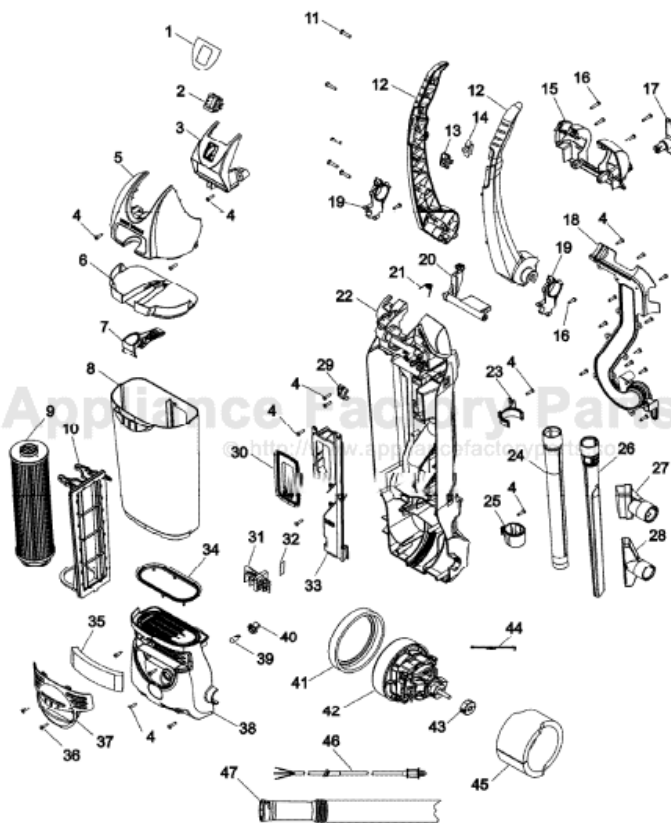

[Find Your HOOVER Vacuum Cleaner Parts - Select From 1456 Models](#)

----- Manual continues below part list -----