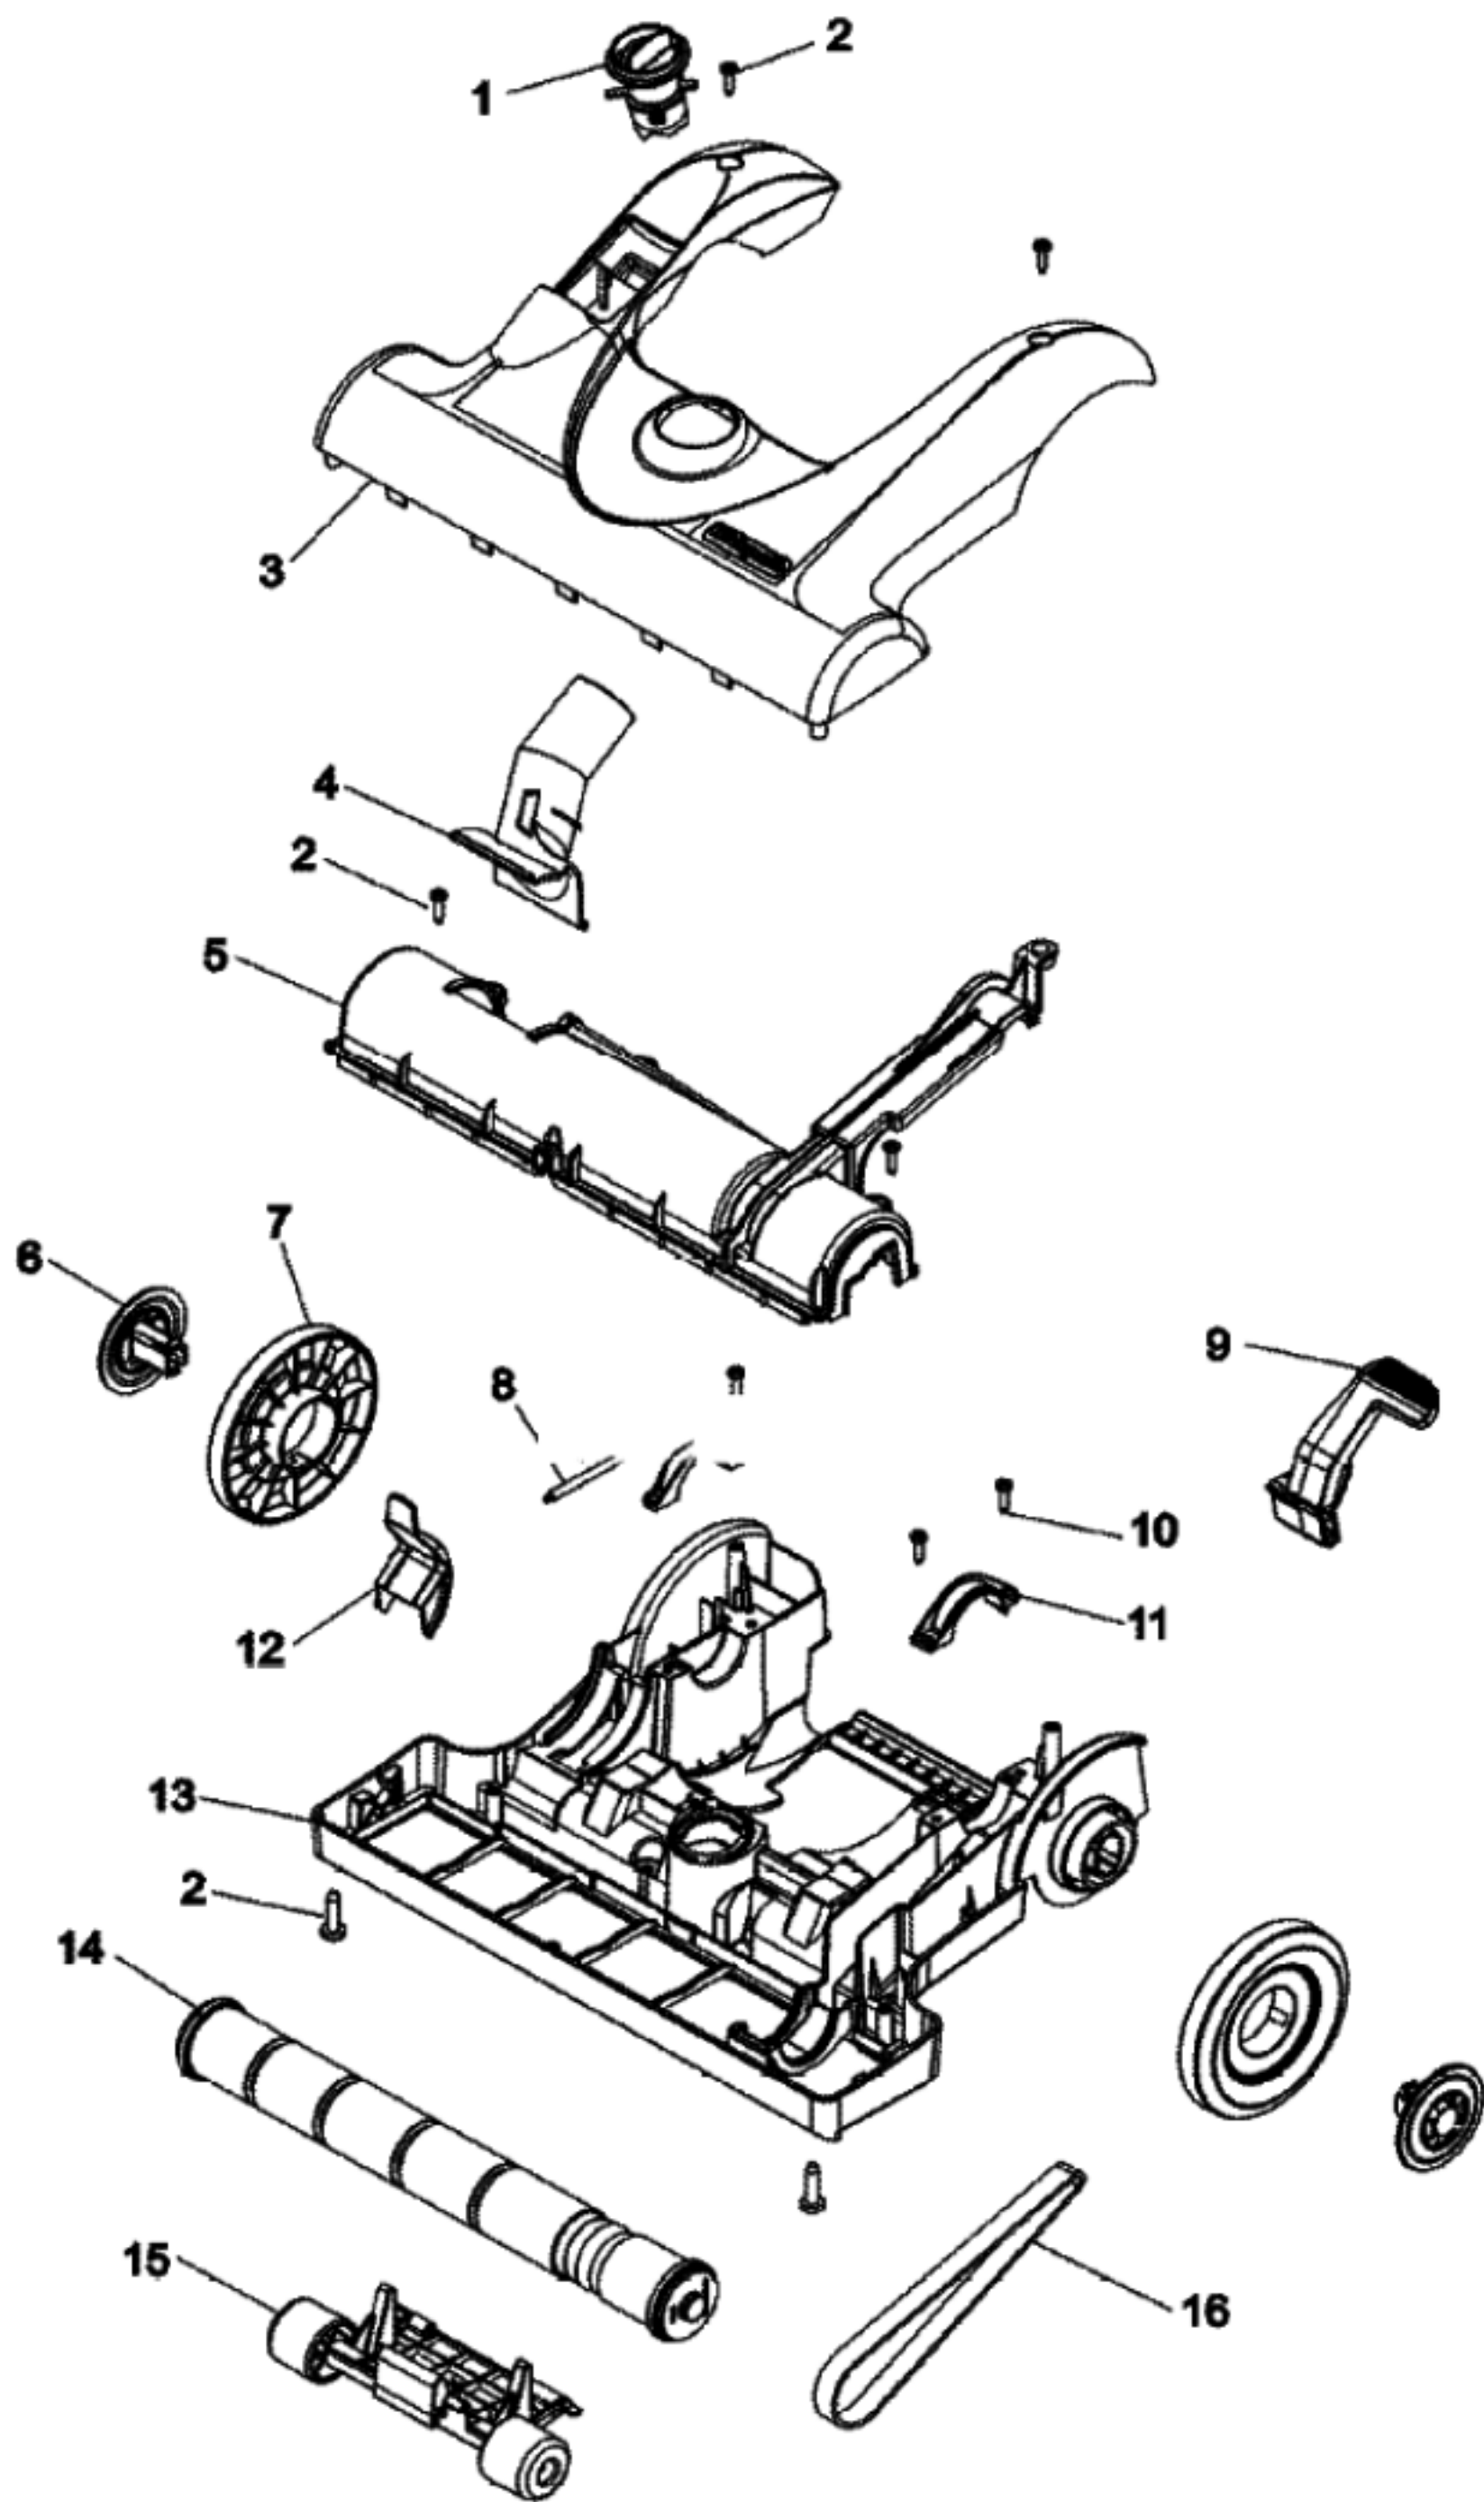

Model Number: C1660900

BOM/Serial #: C1660900

Graphic Title: FOOT

Image	Key	Part Number	Description	Substitution	Qty.
1	1	92001011	NOZZLE HEIGHT ADJ CAM-AGR		1
1	2	21447072	SCREW		6
1	3	92001006	HOOD 15 IN-AG		1
1	4	38646087	LOWER DUCT-AGS		1
1	5	37243047	AGITATOR HOUSING		1
1	6	37912018	WHEEL HUB-AGR		2
1	7	38522086	REAR WHEEL		2
1	8	38335026	DEBRIS DOOR SPRING		1
1	9	38458070	HANDLE REL LEVER		1
1	10	21447242	SCREW-SELF TAPPING		4
1	11	36131118	TRUNNION COVER-ABE		2
1	12	37257312	DEBRIS DOOR-AGR		1
1	13	37242146	MAIN BODY-AGS-SERVICE		1
1	14	48414132	AGITATOR ASSEMBLY 15 IN-COMP		1
1	15	90001005	FRONT WHEEL ASSEM		1
1	16	38528040	AG BELT-12AMP BULK		1