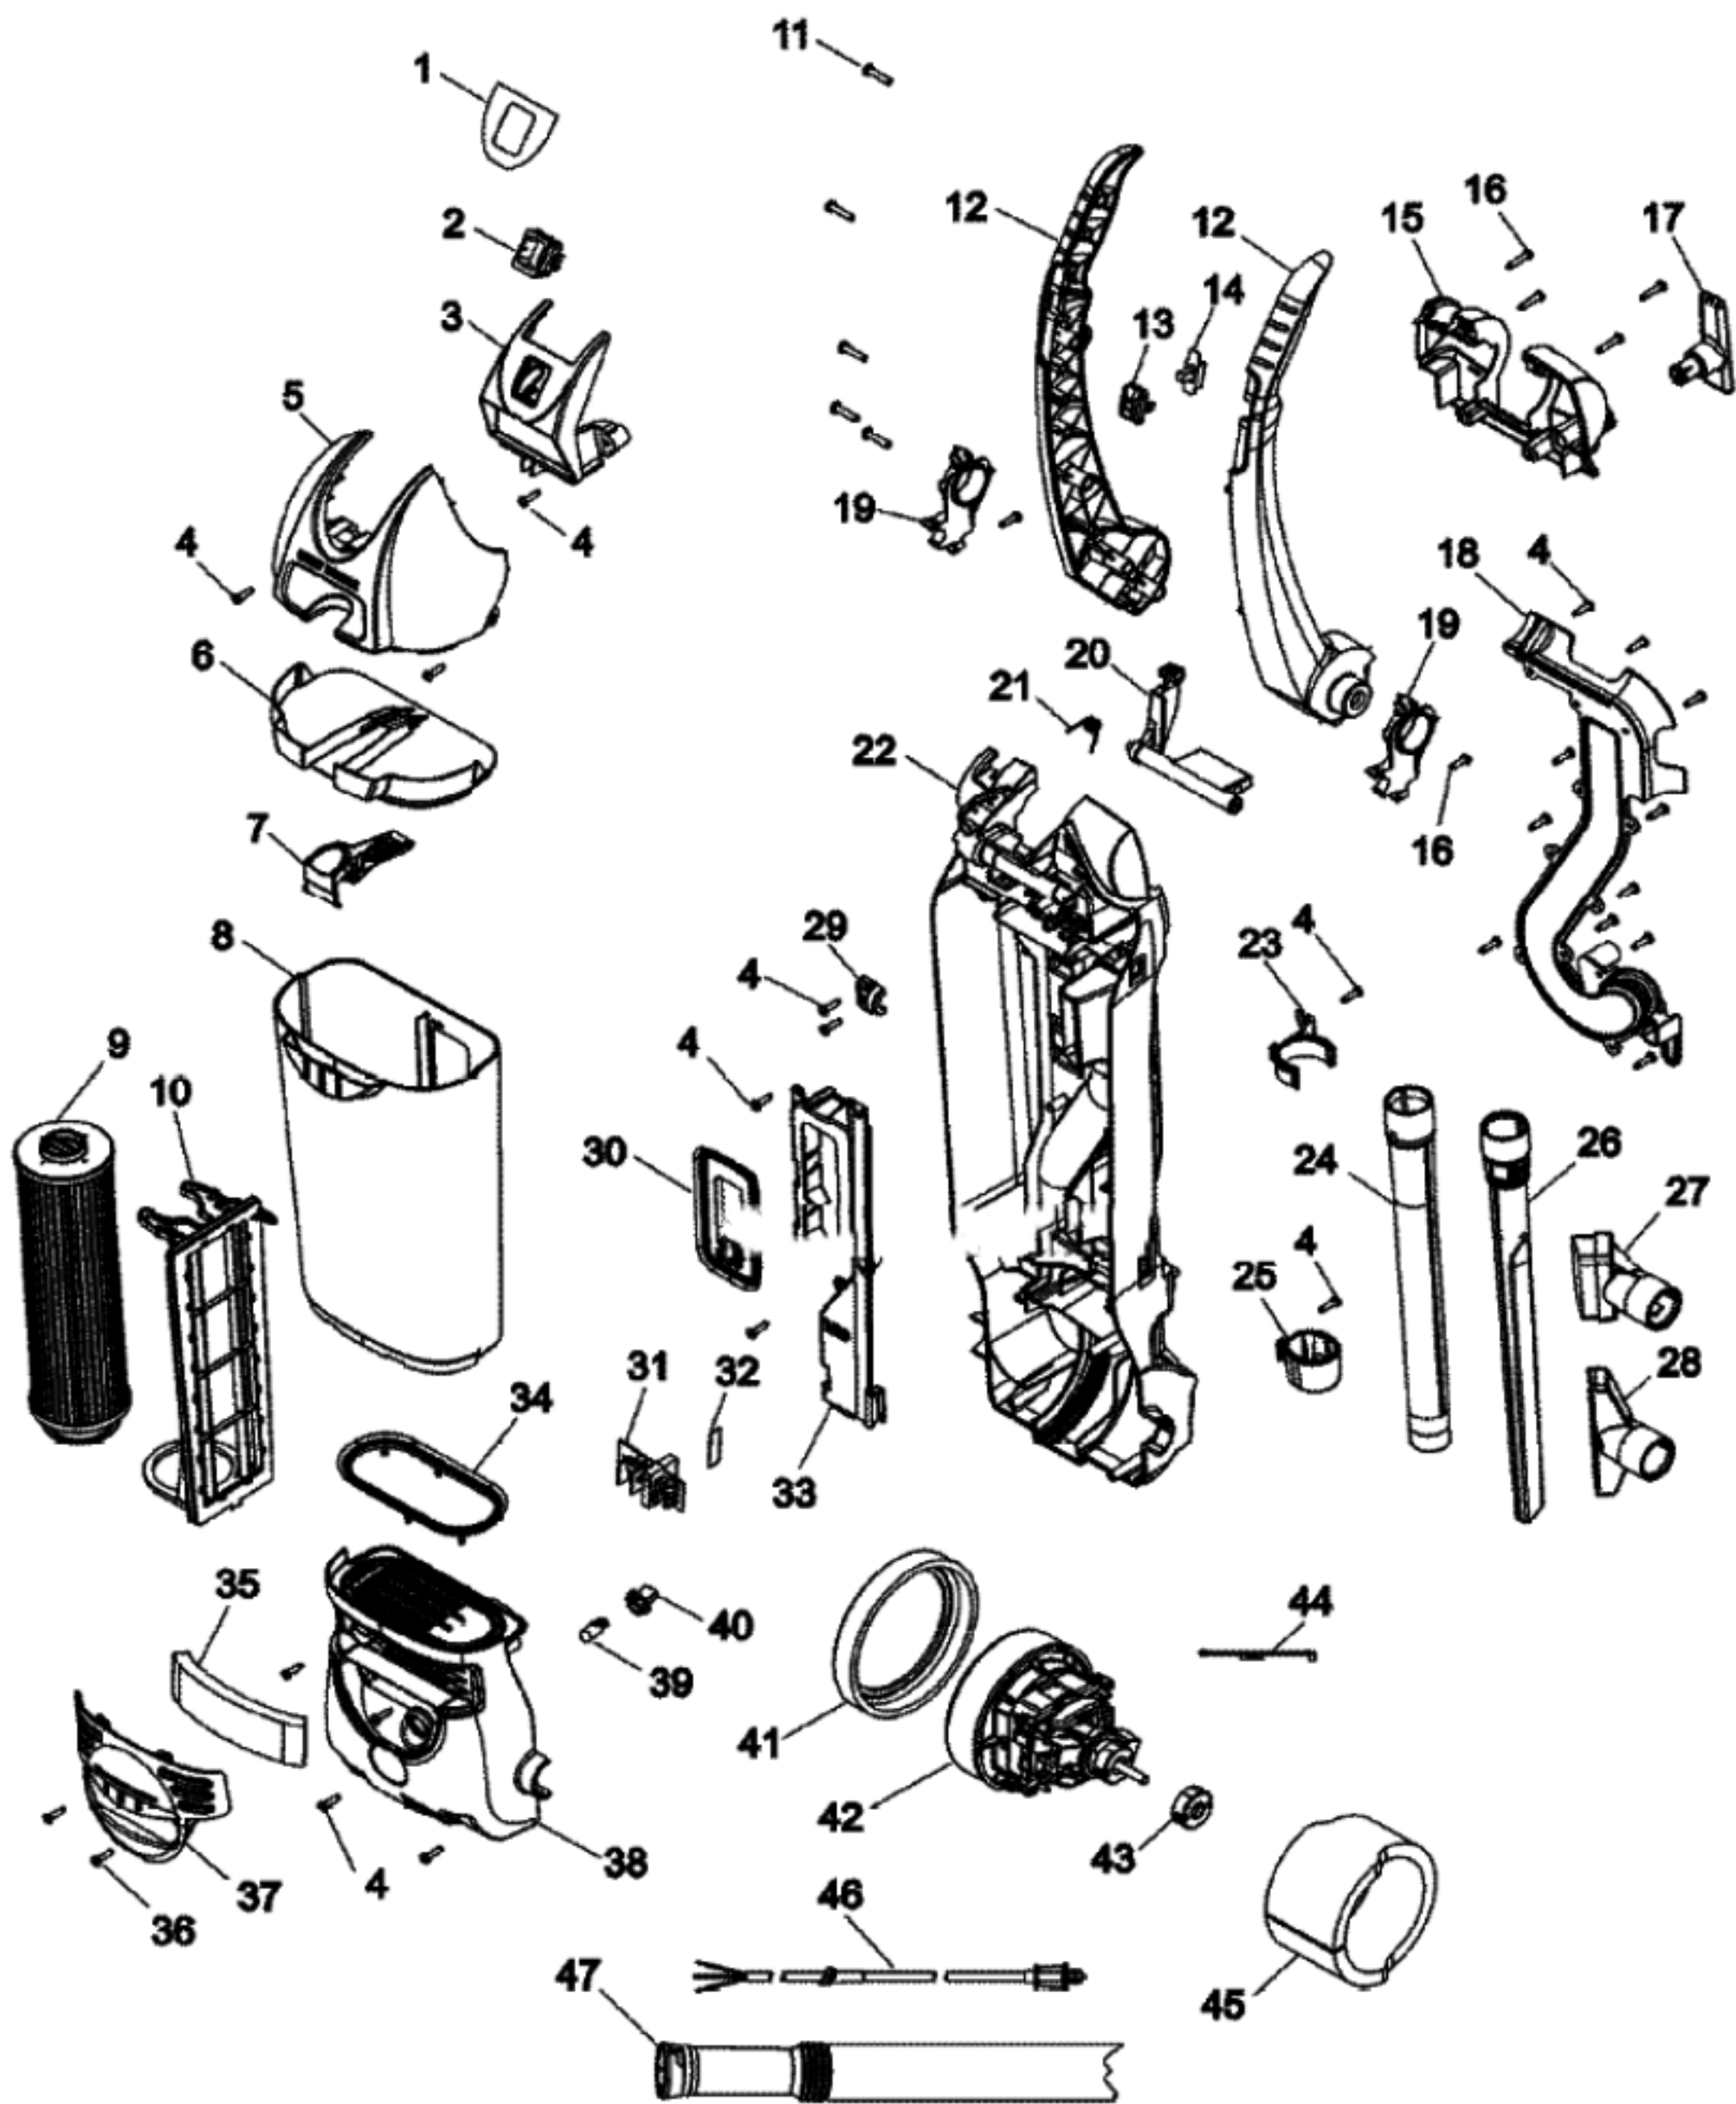

Model Number: C1660900

BOM/Serial #: C1660900

Graphic Title: UPPER ASSEMBLY

Image	Key	Part Number	Description	Substitution	Qty.
1	1	92001029	SWITCH MOUNT NAMEPLATE		1
1	2	28166001	SWITCH		1
1	3	92001009	SWITCH MOUNT-AG		1
1	4	21447242	SCREW-SELF TAPPING		22
1	5	92001013	HANDLE COVER/CARRY HANDLE-AG		1
1	6	92001028	DIRT CUP LID		1
1	7	92001065	LATCH ACTUATOR LID-AGR		1
1	8	38775115	DIRT CUP-AAL-SERVICE		1
1	9	40140201	CARTRIDGE FILTER		1
1	10	36426067	PREFILTER ASSEM-AGS SUPPORT		1
1	11	21447269	SCREW		5
1	12	92001014	UPPER HANDLE ASSEMBLY-AG		1
1	13	91001051	SURGE BUTTON-AGR		1
1	14	28179106	SURGE SWITCH W/LEADS		1
1	15	92001008	HANDLE RETAINER/COVER		1
1	16	21447072	SCREW		8
1	17	90001100	CORD WRAP-ABE		1
1	18	92001012	DIRT DUCT COVER/HANDLE		1
1	19	36131121	TRUNNION-UPPER HANDLE		2
1	20	92001063	PIVOT LATCH LEVER - AGR		1
1	21	38355016	PIVOT LATCH SPRING		1
1	22	92001010	DIRT CUP HOUSING-AG		1
1	23	92001003	WAND HOLDER UPPER-AG		1
1	24	38634091	EXTENSION TUBE-14 IN AG	38634092	1
1	25	92001004	WAND HOLDER LOWER-AG		1
1	26	38617031	CREVICE TOOL-LONG-AGR		1
1	27	43414195	DUSTING BRUSH ASSEMBLY-AGR		1
1	28	38614044	FURNITURE NOZZLE-AGR		1
1	29	27478611	STRAIN RELIEF - C207		1
1	30	38785020	INLET SEAL-DIRT CUP		1
1	31	46851035	PCB ASSEMBLY		1
1	32	34123058	PCB SUPPORT		1
1	33	92001007	WIRE CHANNEL COVER-AG		1
1	34	38785021	EXHAUST SEAL-AG		1
1	35	38765024	FINAL FILTER		1