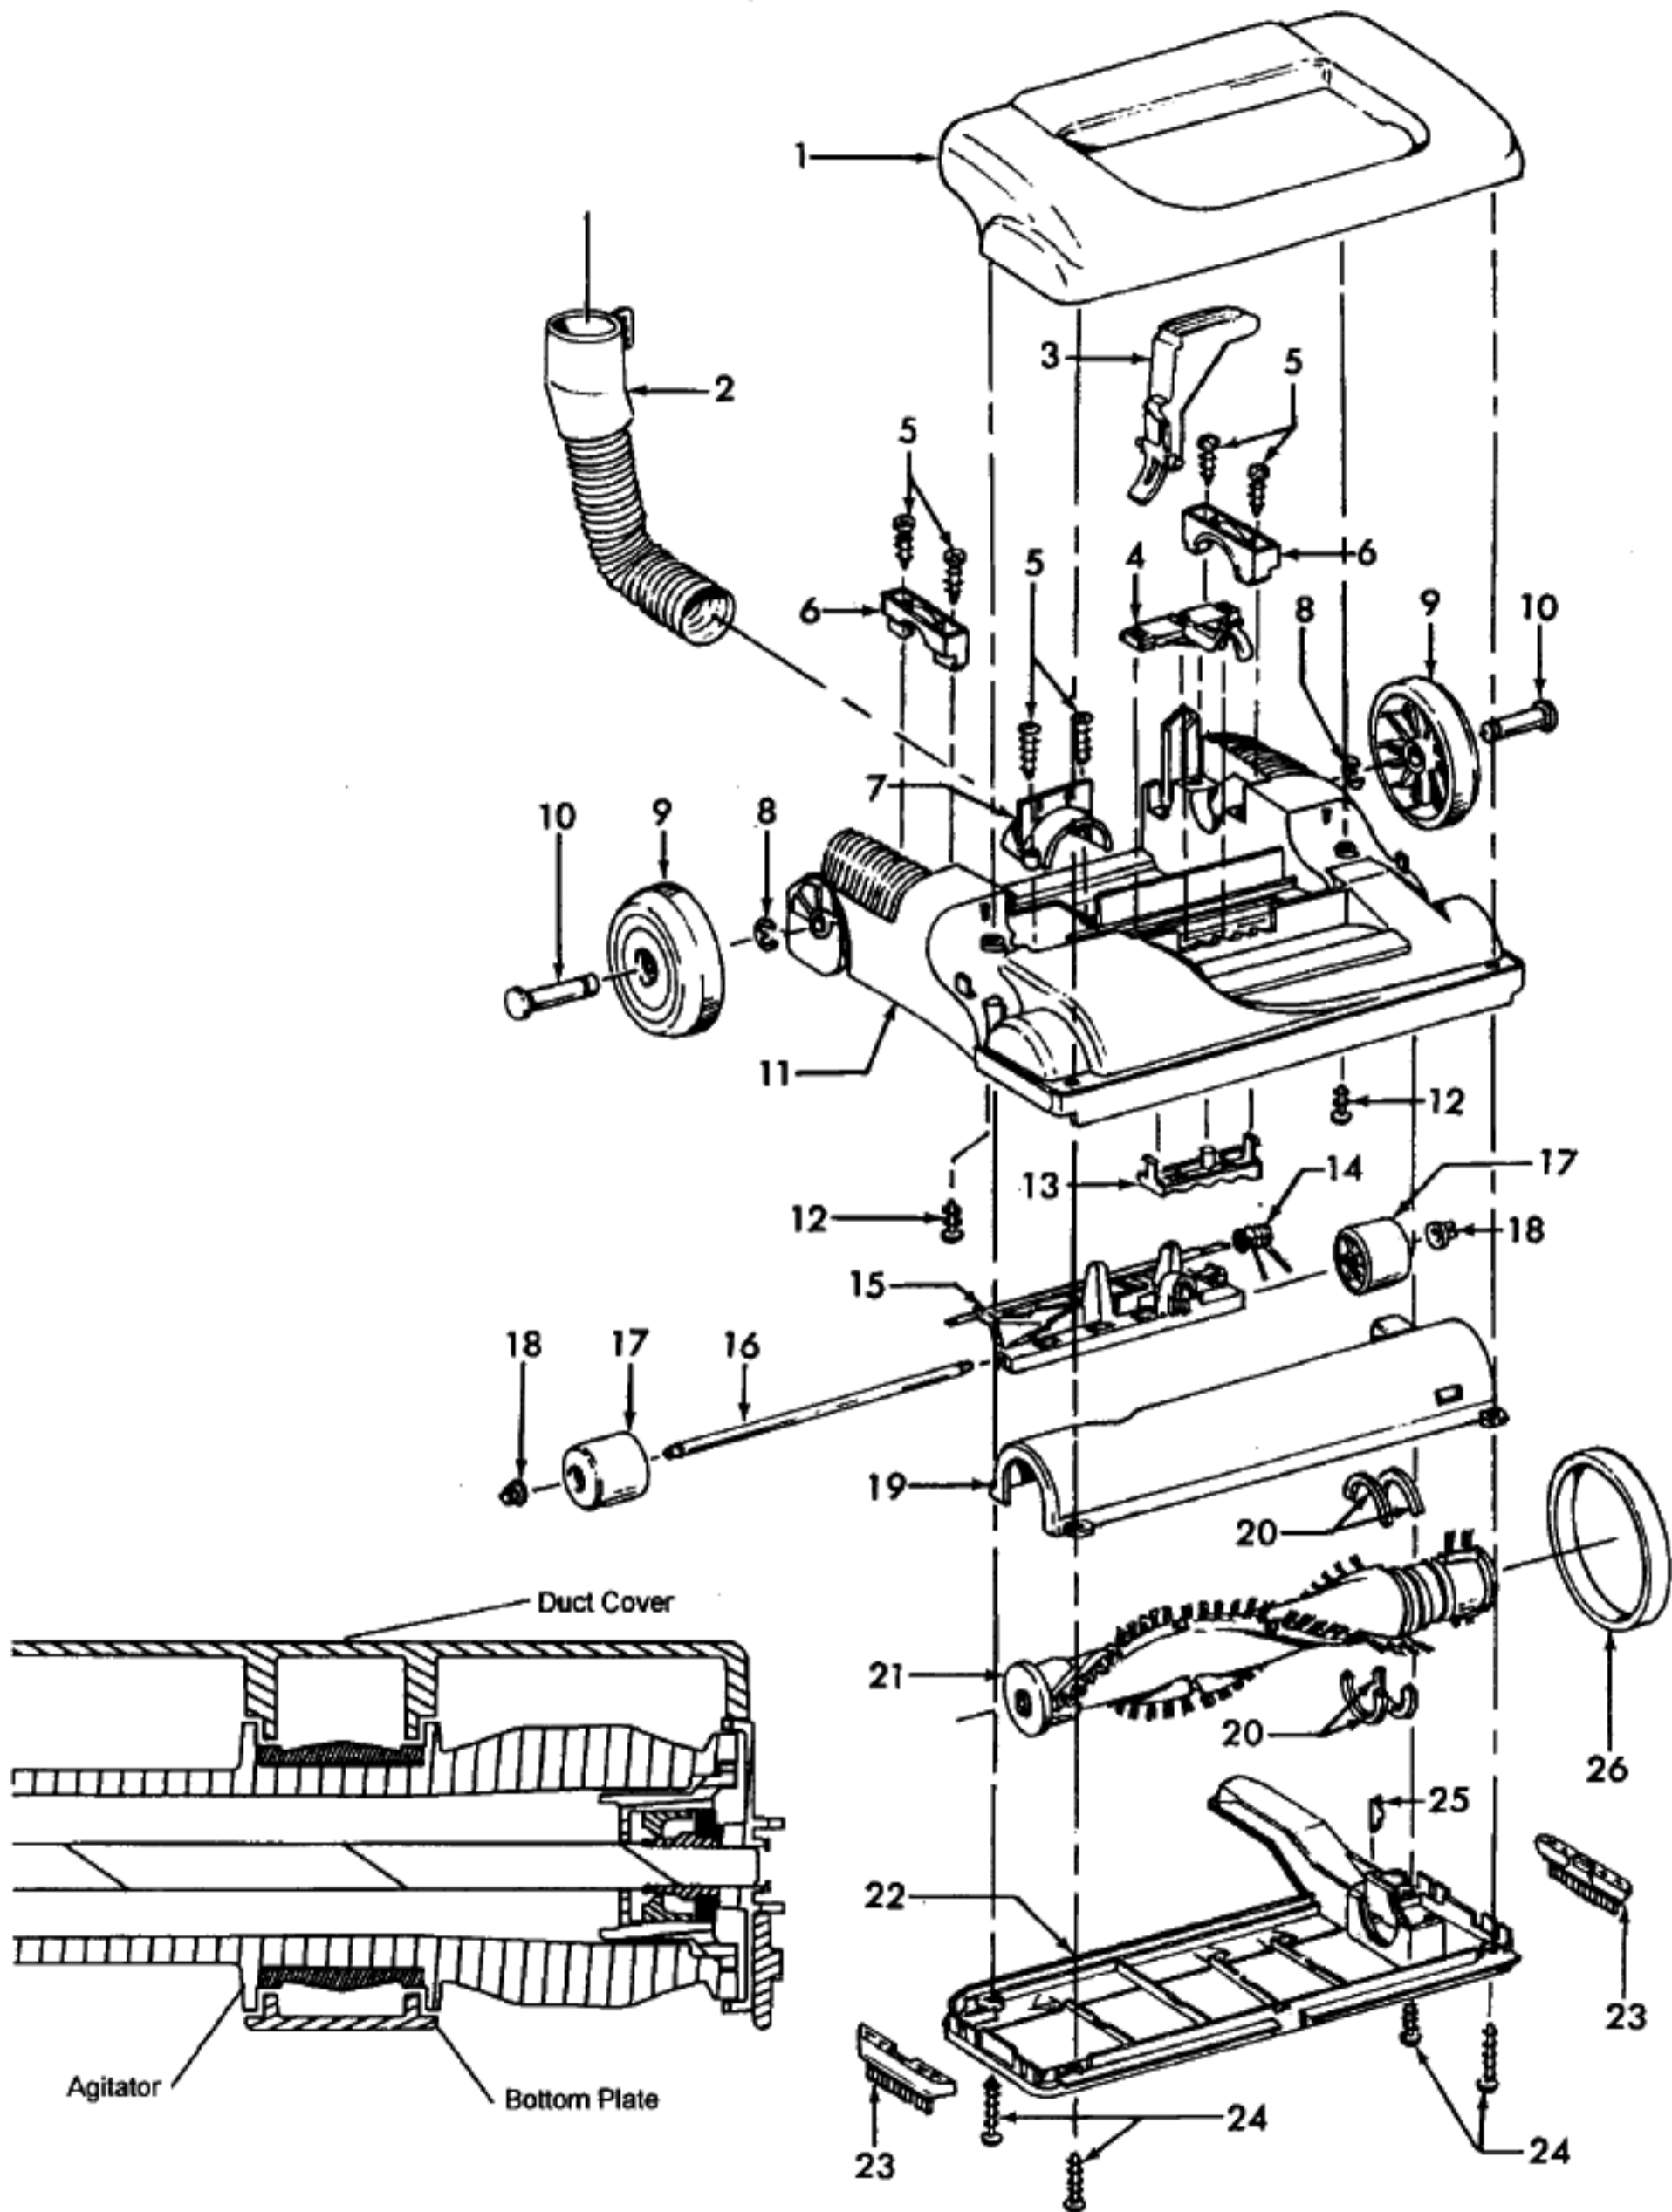

Ref. No.	Part No.	Description
52	40110008	Primary Filter
53	38784084	Exhaust Seal - Dirt Cup
54	38355015	Spring
55	21447041	Screw
56	39458027	Carry Handle - AG
57	43457024	Hose Door Assembly

Items not illustrated

Commercial WindTunnel**Models C1703-900, C1703-920, C1705-900**

Ref. No.	Part No.	Description
1	37253292	Hood - AG - 15" - C1705-900
	37253291	Hood - AG - 13" - C1703-900, C1703-920
2	43431005	Angled Hose Conn. Assem.
3	38458043	Handle Release Lever
4	40309004	Nozzle Adj. Lever - (Inc. item 13)
5	21447072 *	Screw Self Tapping
6	36131094	Trunnion Cover - ABE
7	36171044	Hose Clamp - ABE
8	160017 *	Retaining Ring
9	43244004	Rear Wheel
10	32434008	Rear Axle - AAX
11	37242123	Main Body - ABE -15" - C1705-900
	37242124	Main Body - ABE -13" C1703-900, C1703-920
12	21447228 *	Screw Self Tapping
13	40309004	Nozzle Adj. Cam - (Inc. item 4)
14	38355010	Torsion Spring
15	36432027	Front Wheel Support
	43248057	Front Wheel Assembly - (Inc. items 15, 16, 17, 18)
16	32541003	Wheel Shaft
17	38521004	Front Wheel
18	36131056 *	Wheel Retainer
19	40309034	Bottom Plate / Duct Cover - 15" C1705-900 - Labrynth Design
	40309026	Bottom Plate / Duct Cover - 15" C1705-900
	40309025	Bottom Plate / Duct Cover - 13" C1703-900, C1703-920
20	38781053 *	Agitator Pulley Seal
21	48414063	Agitator Assem. Comp. - 15"
	48414110	Agitator Assem. Comp. - 13"
22	40309034	Bottom Plate / Duct Cover - 15" C1705-900 - Labrynth Design
	40309026	Bottom Plate / Duct Cover - 15" C1705-900
	40309025	Bottom Plate / Duct Cover - 13" C1703-900, C1703-920
23	39511006	Litter Picker (2)
24	21447121 +*	Screw Self Tapping
25	13261AY *	Rug Nozzle Rib Shoe
26	38528033	Belt