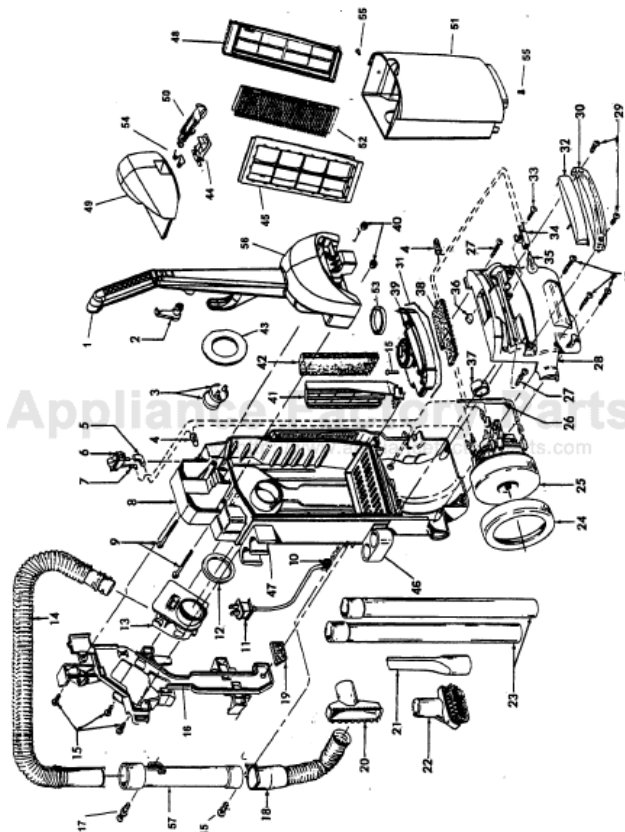

[Find Your HOOVER Vacuum Cleaner Parts - Select From 1456 Models](#)

----- Manual continues below part list -----