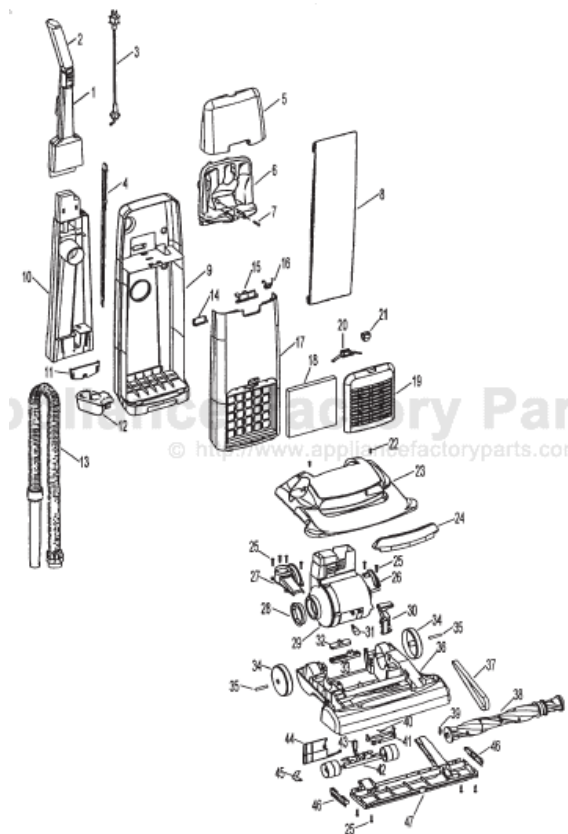

This Owner's Manual is provided and hosted by Appliance Factory Parts.

HOOVER C1702-900 Owner's Manual

[Shop genuine replacement parts for HOOVER
C1702-900](#)

[Find Your HOOVER Vacuum Cleaner Parts - Select From 1456 Models](#)

----- Manual continues below part list -----

Available Replacement Parts for HOOVER C1702-900

| | |
|----------------------------|---------------------------------|
| H-4010100Z | BAG OEM HOOVER 3 PACK |
| H-38528040 | BELT VACUUM HOOVER OEM (1 PACK) |
| HR-2015 | ROLLER BRUSH ASSY |
| K-109289 | BULB |