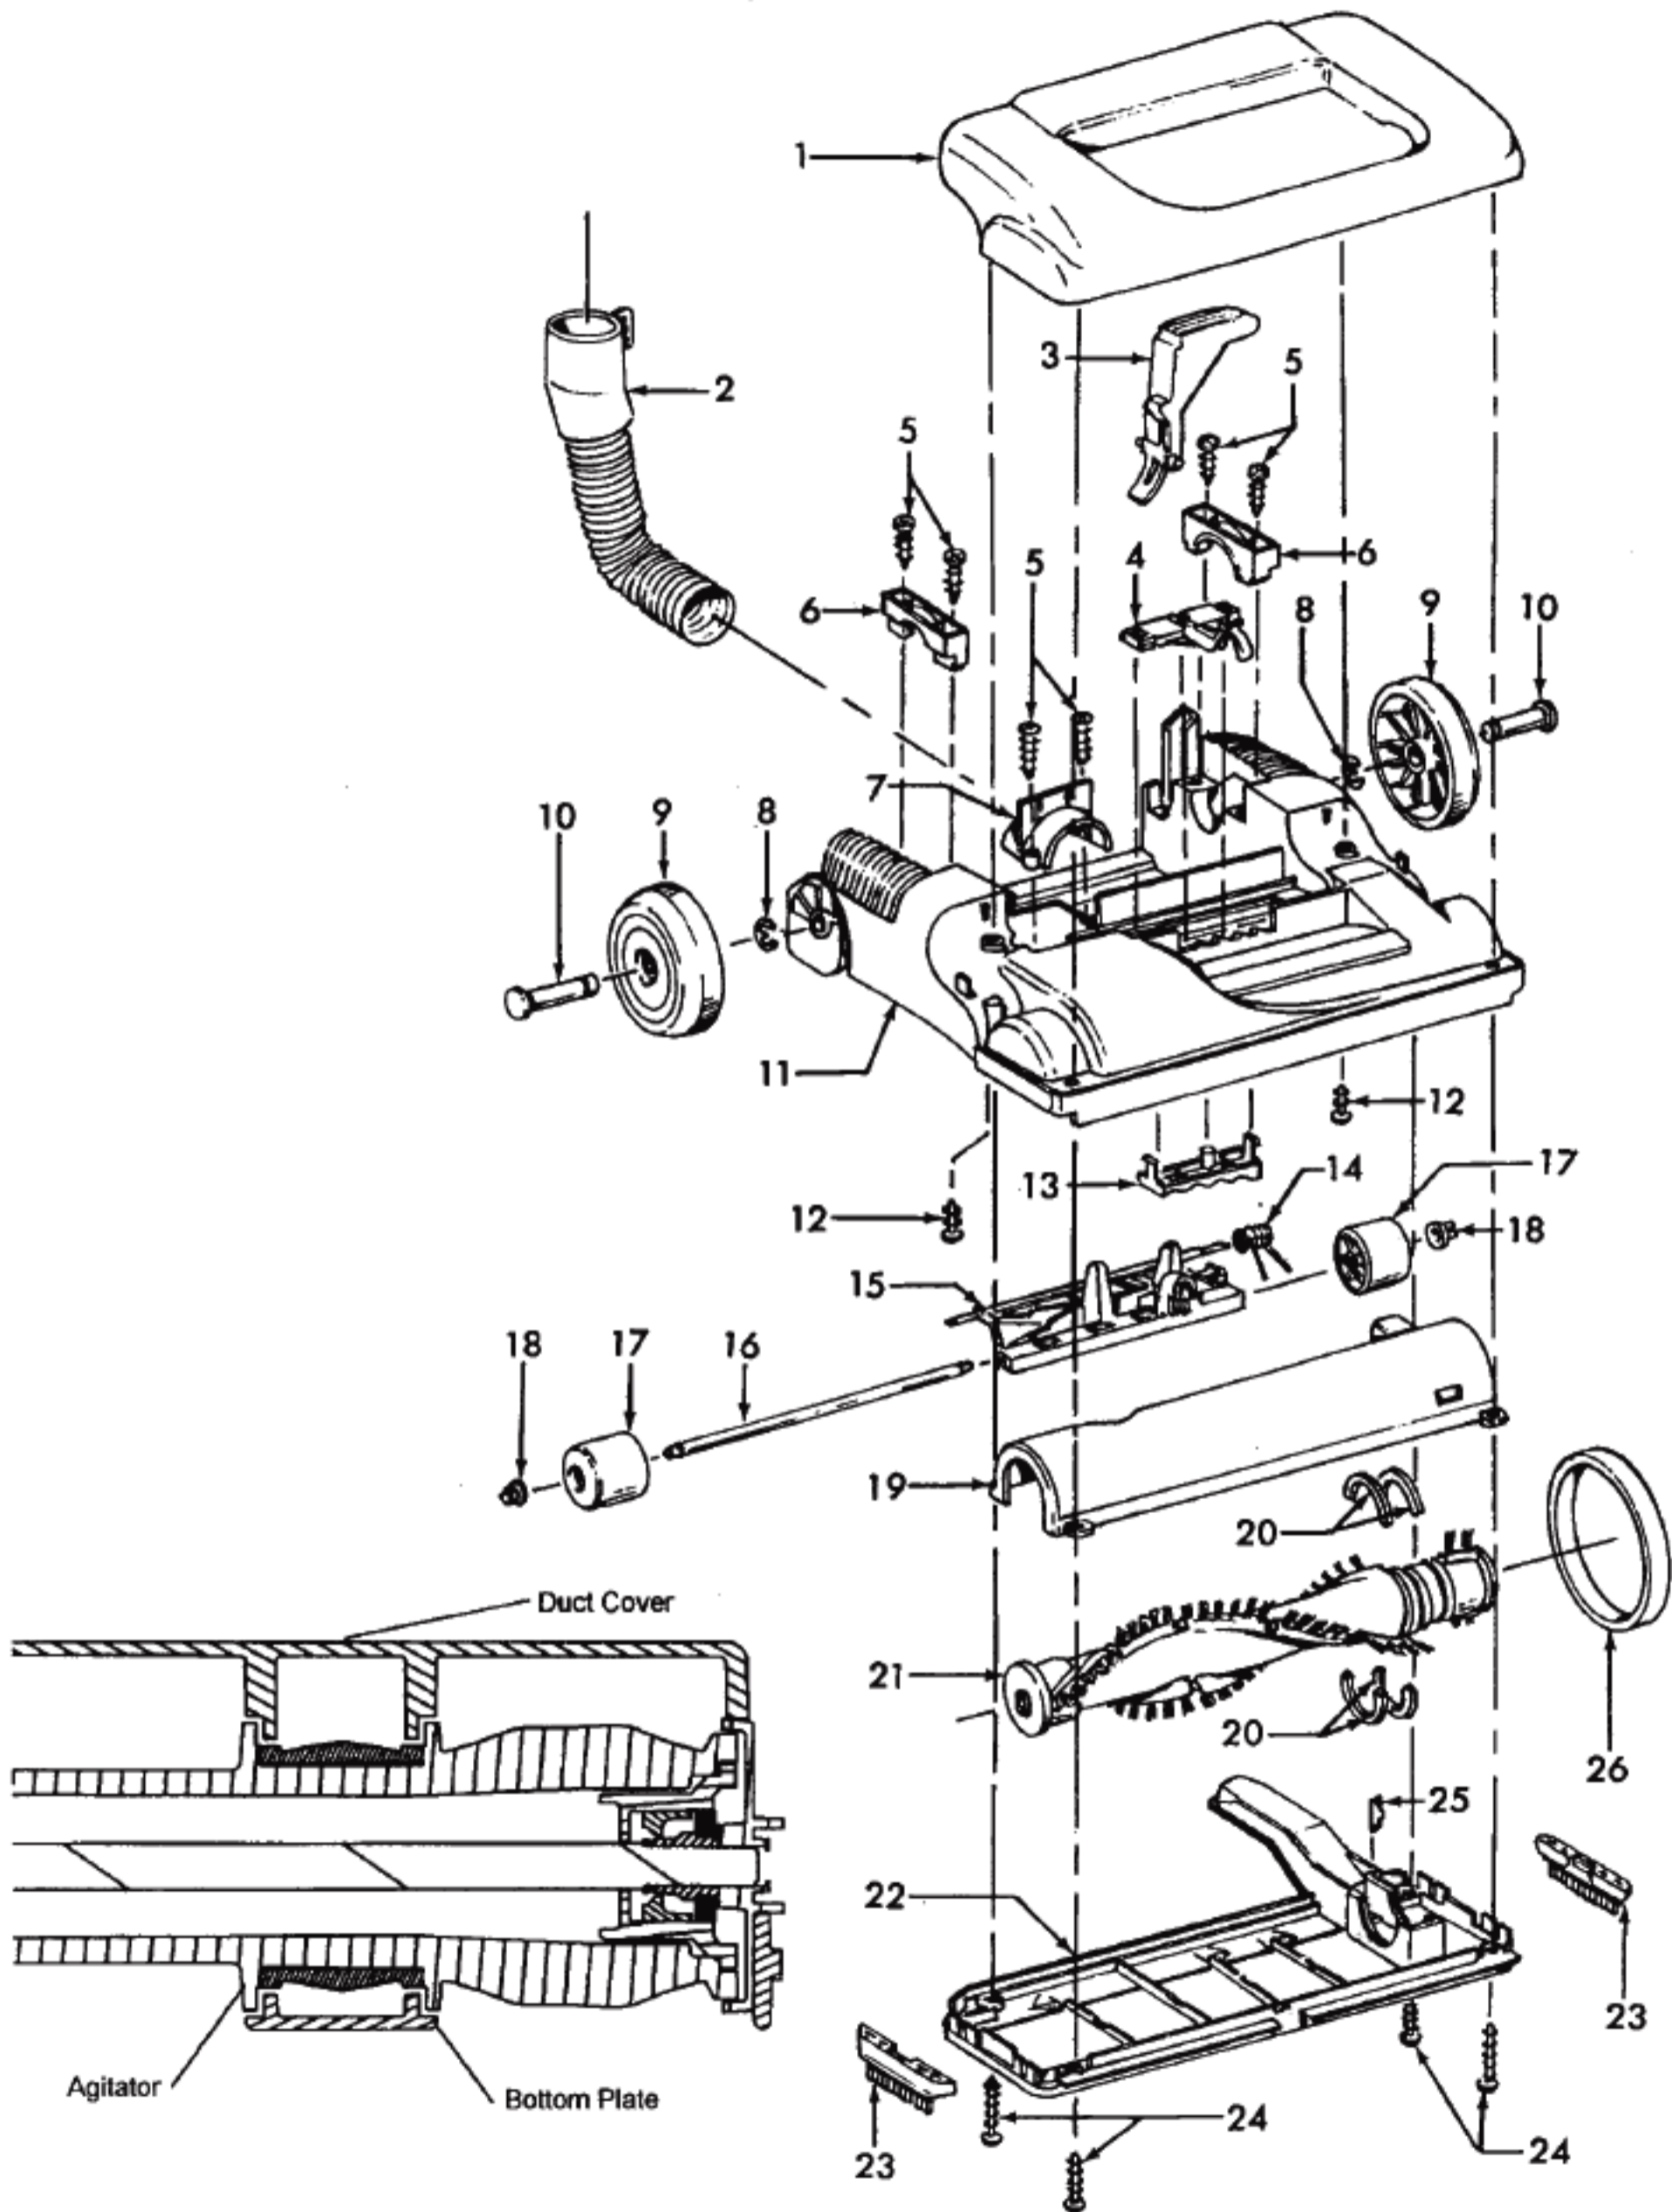

Commercial WindTunnel

Models C1703-900, C1703-920, C1705-900

Ref. No.	Part No.	Description
1	37253292	Hood - AG - 15" - C1705-900
	37253291	Hood - AG - 13" - C1703-900, C1703-920
2	43431005	Angled Hose Conn. Assem.
3	38458043	Handle Release Lever
4	40309004	Nozzle Adj. Lever - (Inc. item 13)
5	21447072 *	Screw Self Tapping
6	36131094	Trunnion Cover - ABE
7	36171044	Hose Clamp - ABE
8	160017 *	Retaining Ring
9	43244004	Rear Wheel
10	32434008	Rear Axle - AAX
11	37242123	Main Body - ABE -15" - C1705-900
	37242124	Main Body - ABE -13" C1703-900, C1703-920
12	21447228 *	Screw Self Tapping
13	40309004	Nozzle Adj. Cam - (Inc. item 4)
14	38355010	Torsion Spring
15	36432027	Front Wheel Support
	43248057	Front Wheel Assembly - (Inc. items 15, 16, 17, 18)
16	32541003	Wheel Shaft
17	38521004	Front Wheel
18	36131056 *	Wheel Retainer
19	40309034	Bottom Plate / Duct Cover - 15" C1705-900 - Labrynth Design
	40309026	Bottom Plate / Duct Cover - 15" C1705-900
	40309025	Bottom Plate / Duct Cover - 13" C1703-900, C1703-920
20	38781053 *	Agitator Pulley Seal
21	48414063	Agitator Assem. Comp. - 15"
	48414110	Agitator Assem. Comp. - 13"
22	40309034	Bottom Plate / Duct Cover - 15" C1705-900 - Labrynth Design
	40309026	Bottom Plate / Duct Cover - 15" C1705-900
	40309025	Bottom Plate / Duct Cover - 13" C1703-900, C1703-920
23	39511006	Litter Picker (2)
24	21447121 +*	Screw Self Tapping
25	13261AY *	Rug Nozzle Rib Shoe
26	38528033	Belt