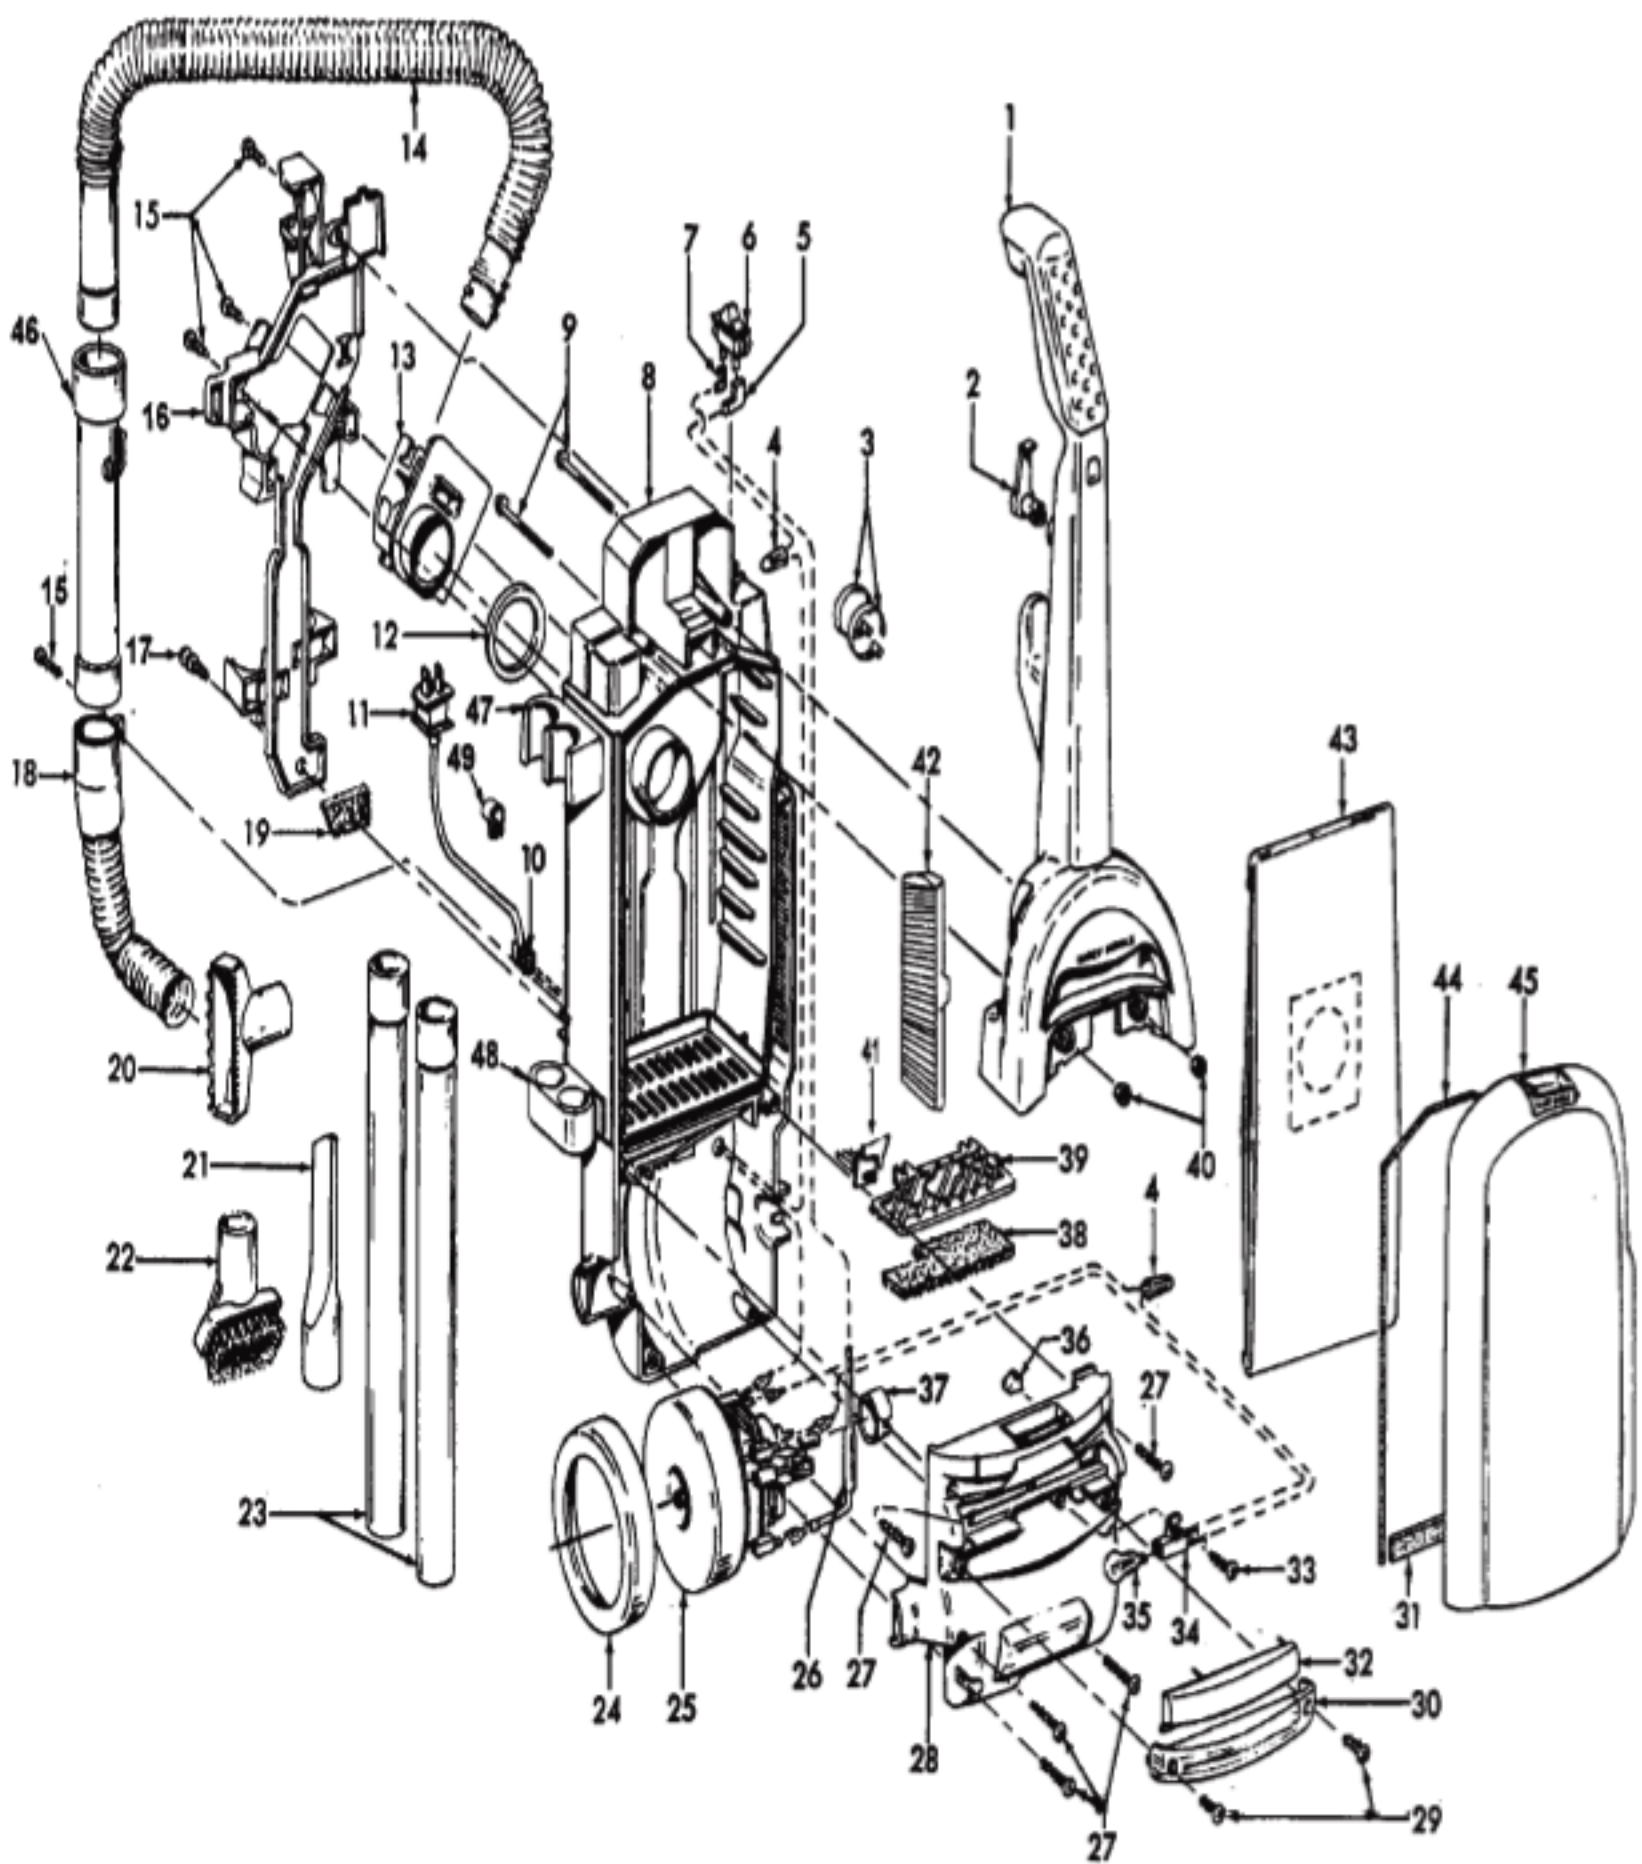

Commercial WindTunnel

Model C1703-900, C1703-920, C1705-900

Ref. No.	Part No.	Description	Ref. No.	Part No.	Description
1	48663207	Upper Handle Assm. (Inc. item 2)	31	34123050	Bag Door Gasket - Bottom
	37911081	Handle Cap - Standard	32	37944010	Cover - ABE
2	39442043	Cord Wrap - ABE	33	21447072	* Screw
3	27479307	* Wire Tie	34	47173023	Wiring Harness - 3/16" terminal
4	27618508	* Wire Connector		47173027	Wiring Harness - 1/4" terminal (See note 1)
5	N/A	Terminal	35	27313101	Dirt Finder Lamp
6	28161063	Switch - 3/16" terminals	36	34131019	Wire Opening Plug
	28161067	Switch - 1/4" terminals	37	36322030	Motor Mount - Small
7	N/A	Terminal	38	38765019	Secondary Filter
8	37255013	Bag Housing - ABE	39	36426034	Secondary Filter Retainer
9	40201149	Handle Hardware	40	21641558	* Hex Nut (2)
10	27482231	Strain Relief	41	36426039	Filter Holder - ABE
11	46583046	Cord - 35' - C1703-900 - 3/16" terminal	42	43613006	Cartridge Filter
	46583047	Cord - 50' - C1705-900 - 3/16" terminal	43	4010100Y	Throw Away Bag (3 pack)
	46583051	Cord - 35' - C1703-900 - 1/4" terminal (See note 1)		43667051	Cloth Reusable "Y" Bag
	46583052	Cord - 50' - C1703-920, C1705-900 - 1/4" terminal (See note 1)	44	38781057	Bag Door Gasket
12	31178017	Hose Connector Gasket	45	37254102	Bag Housing Door - AG (Inc. items 31, 44)
13	38641005	Hose Connector (also order it. 12)	46	43457024	Nozzle Hose Ext. w/ Door
14	43434031	Hose Assembly	47	36433117	Upper Wand Holder
15	21447242	Screw (4)	48	36433116	Lower Wand Holder
16	36433112	Tool / Hose Holder - ABE	49	27478456	Attachment Cord Clamp
17	23149002	Screw		56511A46	Owner Manual
18	43431005	Angled Connector Assembly		58185195	Carton
19	34311004	Wire Opening Seal			
20	3861401E	Furniture Nozzle - ABR			
21	38617027	Crevice Tool - ABR			
22	43414162	Dusting Brush Assembly - ABR			
23	38634078	Extension Tube - AG (2)			
24	36322035	Motor Mount - Large			
25	43576180	Motor Assembly			
	41311017	Motor Brushes (2)			
	43566016	Motor Suction Fan			
26	47534024	Thermal Protector - 3/16" terminal			
	28382086	Thermal Protector - 1/4" terminal (See note 1)			
27	21447230	* Screw (5)			
28	37196009	Motor Cover - AG			
29	21447228	* Screw (2)			
30	39383107	Lens			