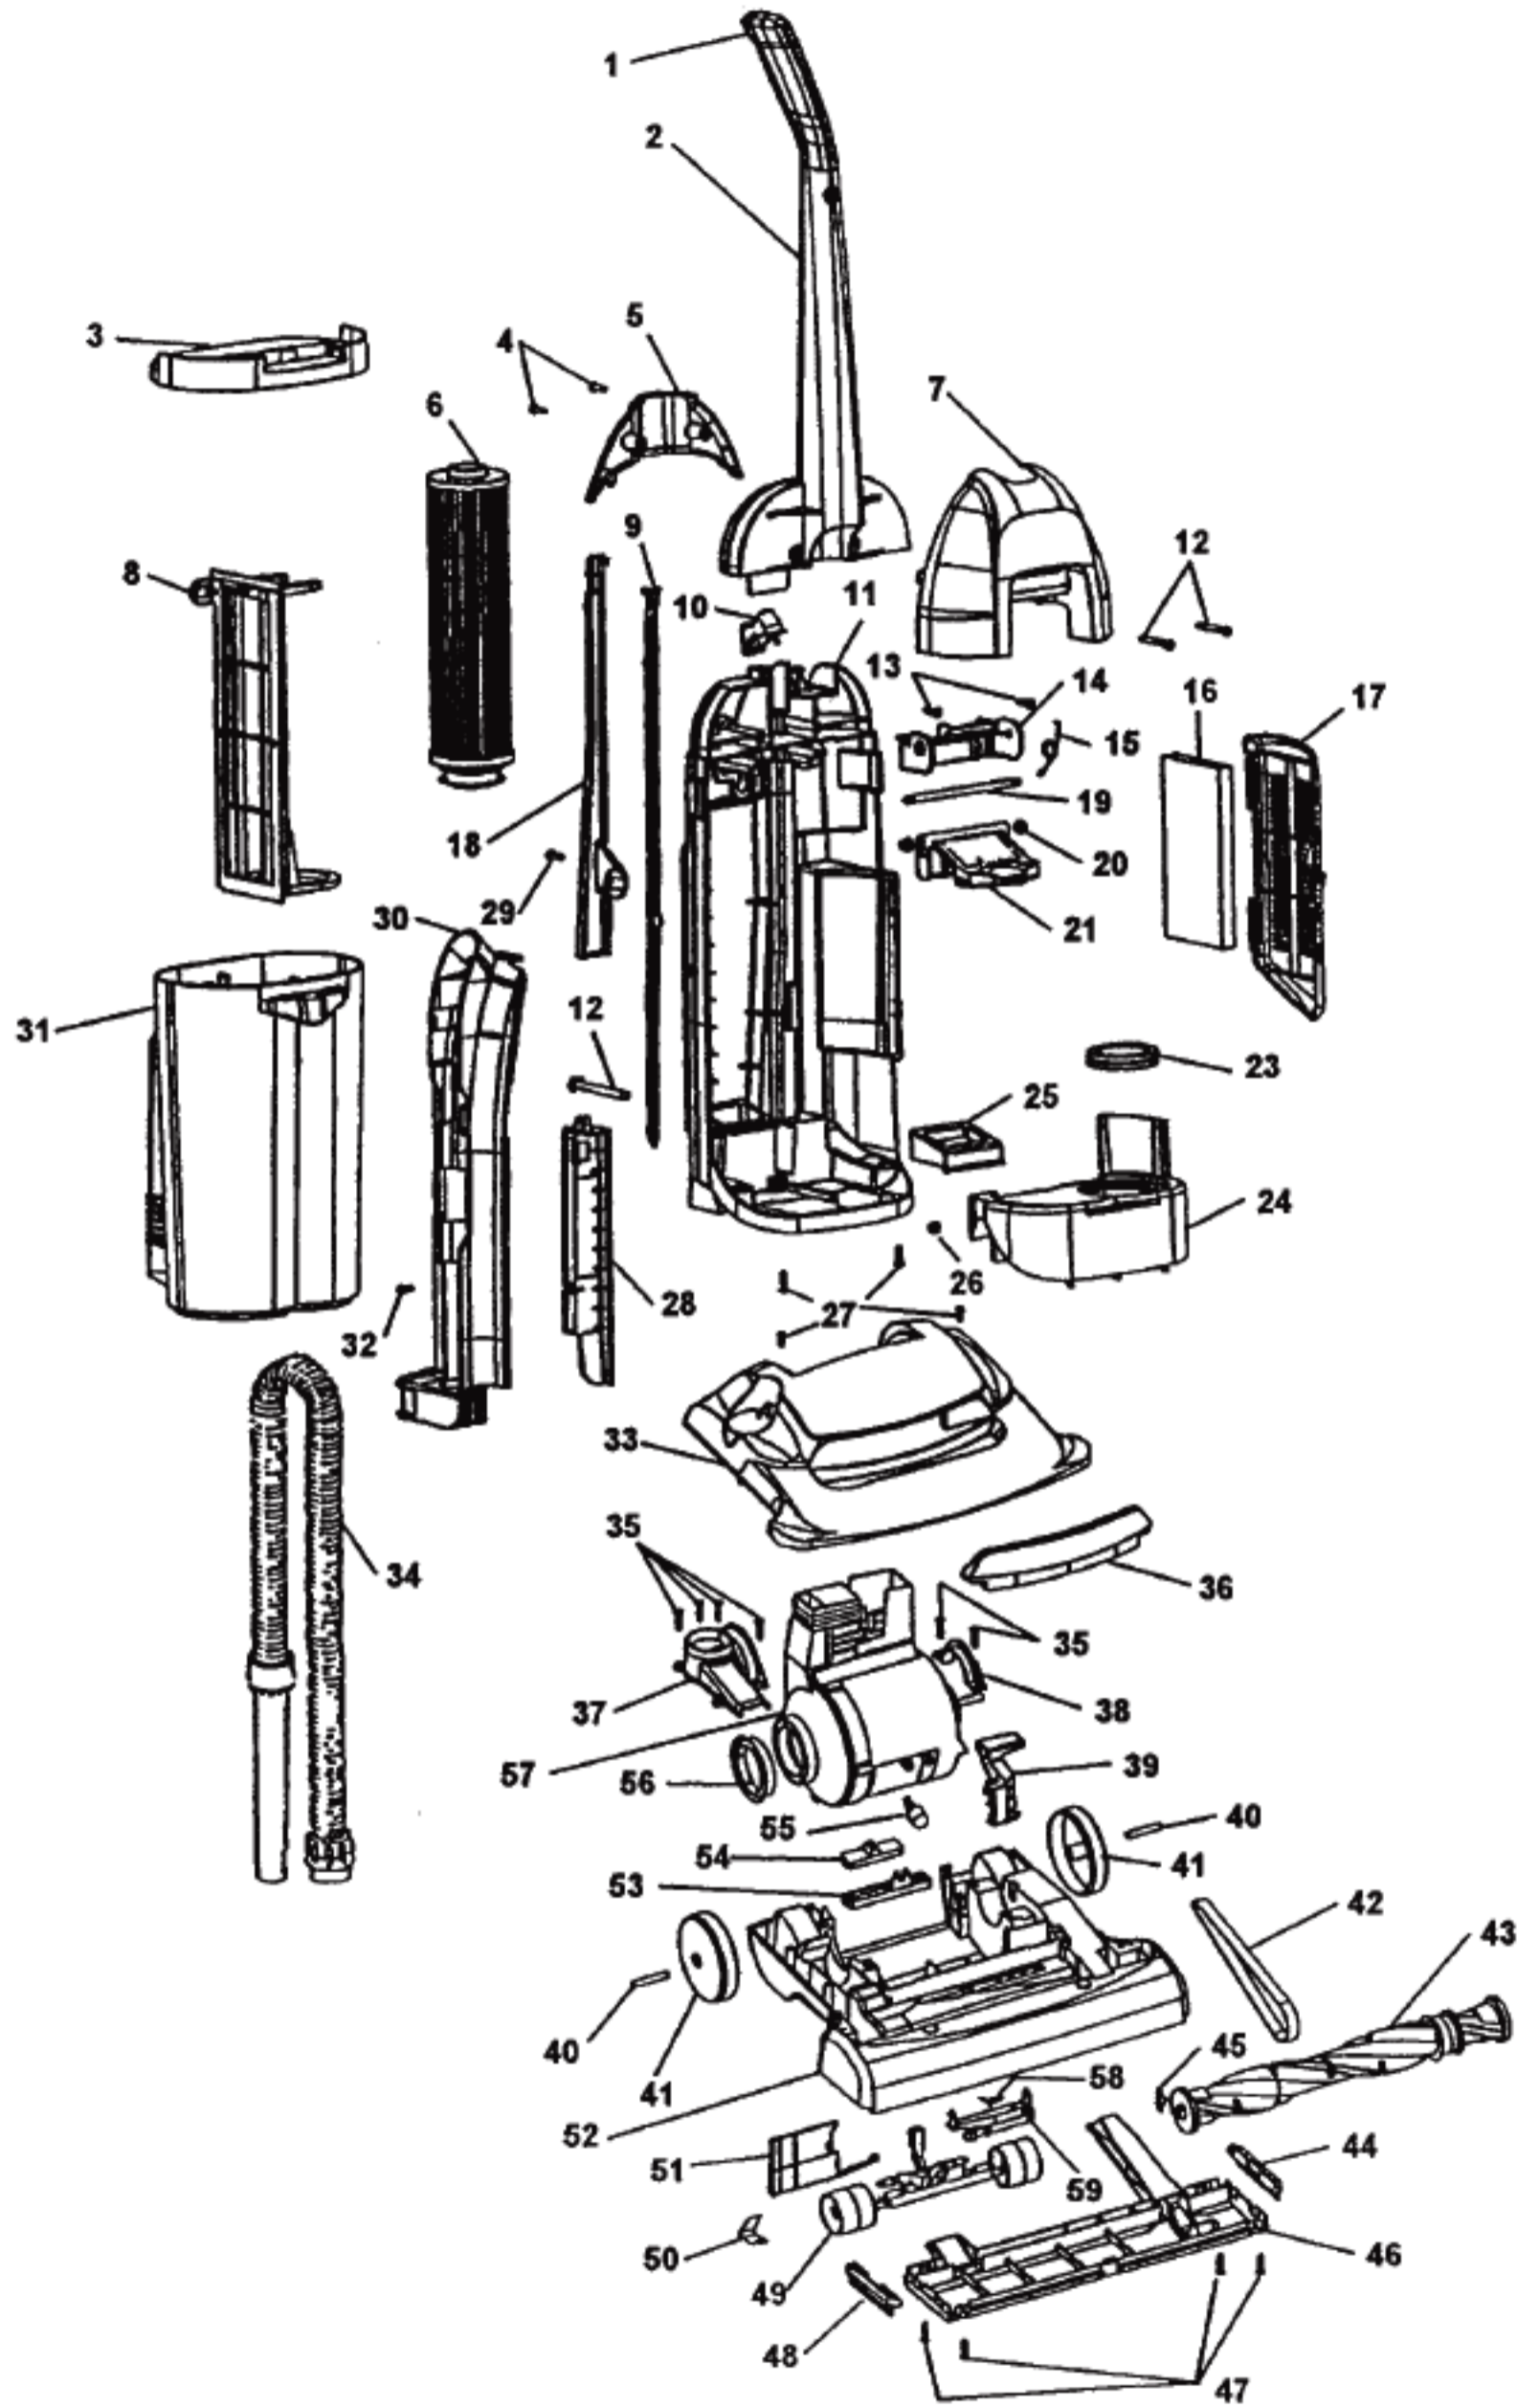

Hoover Commercial Bagless Upright

Model C1710-900

Ref. No.	Part No.	Description	Ref. No.	Part No.	Description
1	37911078	Handle Cap	40	31531008	Wheel Shaft
2	39466041	Upper Handle - ABE	41	38522011	Wheel Rear - AG
3	42249005	Dirt Cup Lid	42	38528027	+ Belt (use 38528040)
4	21447072	Screw Self-Tapping	43	48414061	Agitator Assembly
5	37258132	Handle Cover Rear	44	39511004	Litter Picker
6	40140201	Filter (HEPA)	45	13261AY	* Rug Nozzle Rib Shoe
7	37258160	Handle Cover - AG	46	37245035	Bottom Plate
8	36426043	Pre-Filter	47	21447217	Screw Self-Tapping
9	38458057	Switch Rod	48	39511004	Litter Picker
10	38433036	Switch Rocker - ACC	49	43248058	Front Wheel Assembly
11	37259002	Dirt Cup Housing - (Inc. items 9, 10, 18, 29 and cord clip)	50	34572002	Cam Actuator Spring
12	40201189	Handle Hardware Assem. (Incl. It. 32)	51	38718005	Valve Gate
13	21447072	Screw Self-Tapping	52	37241158	Main Body (Includes items 40, 41)
14	36153065	Latch Support	53	38567027	Cam Actuator
15	38355013	Cam Actuator Spring	54	38567014	Indicator Knob - AG
16	40110004	Final Filter	55	Not applicable	Lamp
17	37257261	Filter Grill - ABE	56	38784016	Seal
18	37258052	Rear Cover - ABE	57	43576215	Motor Assembly
19	32541004	Latch Shaft	58	38351012	Spring - FW
20	36131056	* Wheel Retainer	59	38563013	Nozzle Height Adj. Cam
21	36153064	Latch Dirt Cup	Items Not Illustrated		
22				39441016	Cord Wrap
23	38784079	Exhaust Seal		46388034	Attachment Cord - 50'
24	37249016	Front Cover - AED	Tools		
25	38783026	Intake Seal		3861401E	Furniture Nozzle
26	21641557	Nut		38617029	Crevice Tool
27	21447218	Screw Self-Tapping		38634077	Extension Tube - AG
28	36923011	Tool Rack Guide		43414174	Dusting Brush
29	21447242	Screw Self-Tapping	Packaging Material		
30	36433145	Tool Rack		56511B23	Owners Manual
31	38775072	Dirt Cup - ACW		58175161	Carton
32	40201189	Handle Hardware (Incl. It. 12)			
33	42252B36	Hood - AG - (Includes item 36)			
34	43434101	Hose Assem.			
35	21447217	* Screw Self-Tapping			
36	39383112	Panel - AG			
37	38656033	Duct Cover - ABE			
38	36131090	Motor Retainer			
39	38458053	Handle Release			