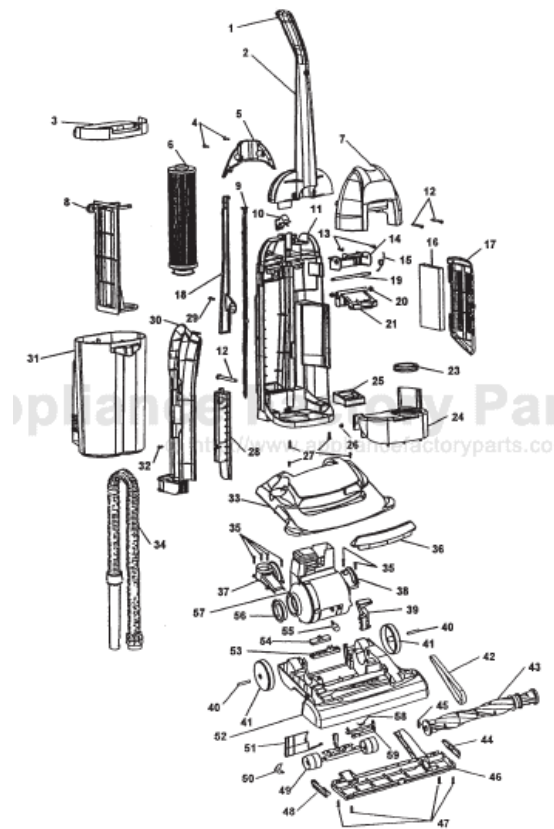

[Find Your HOOVER Vacuum Cleaner Parts - Select From 1456 Models](#)

----- Manual continues below part list -----