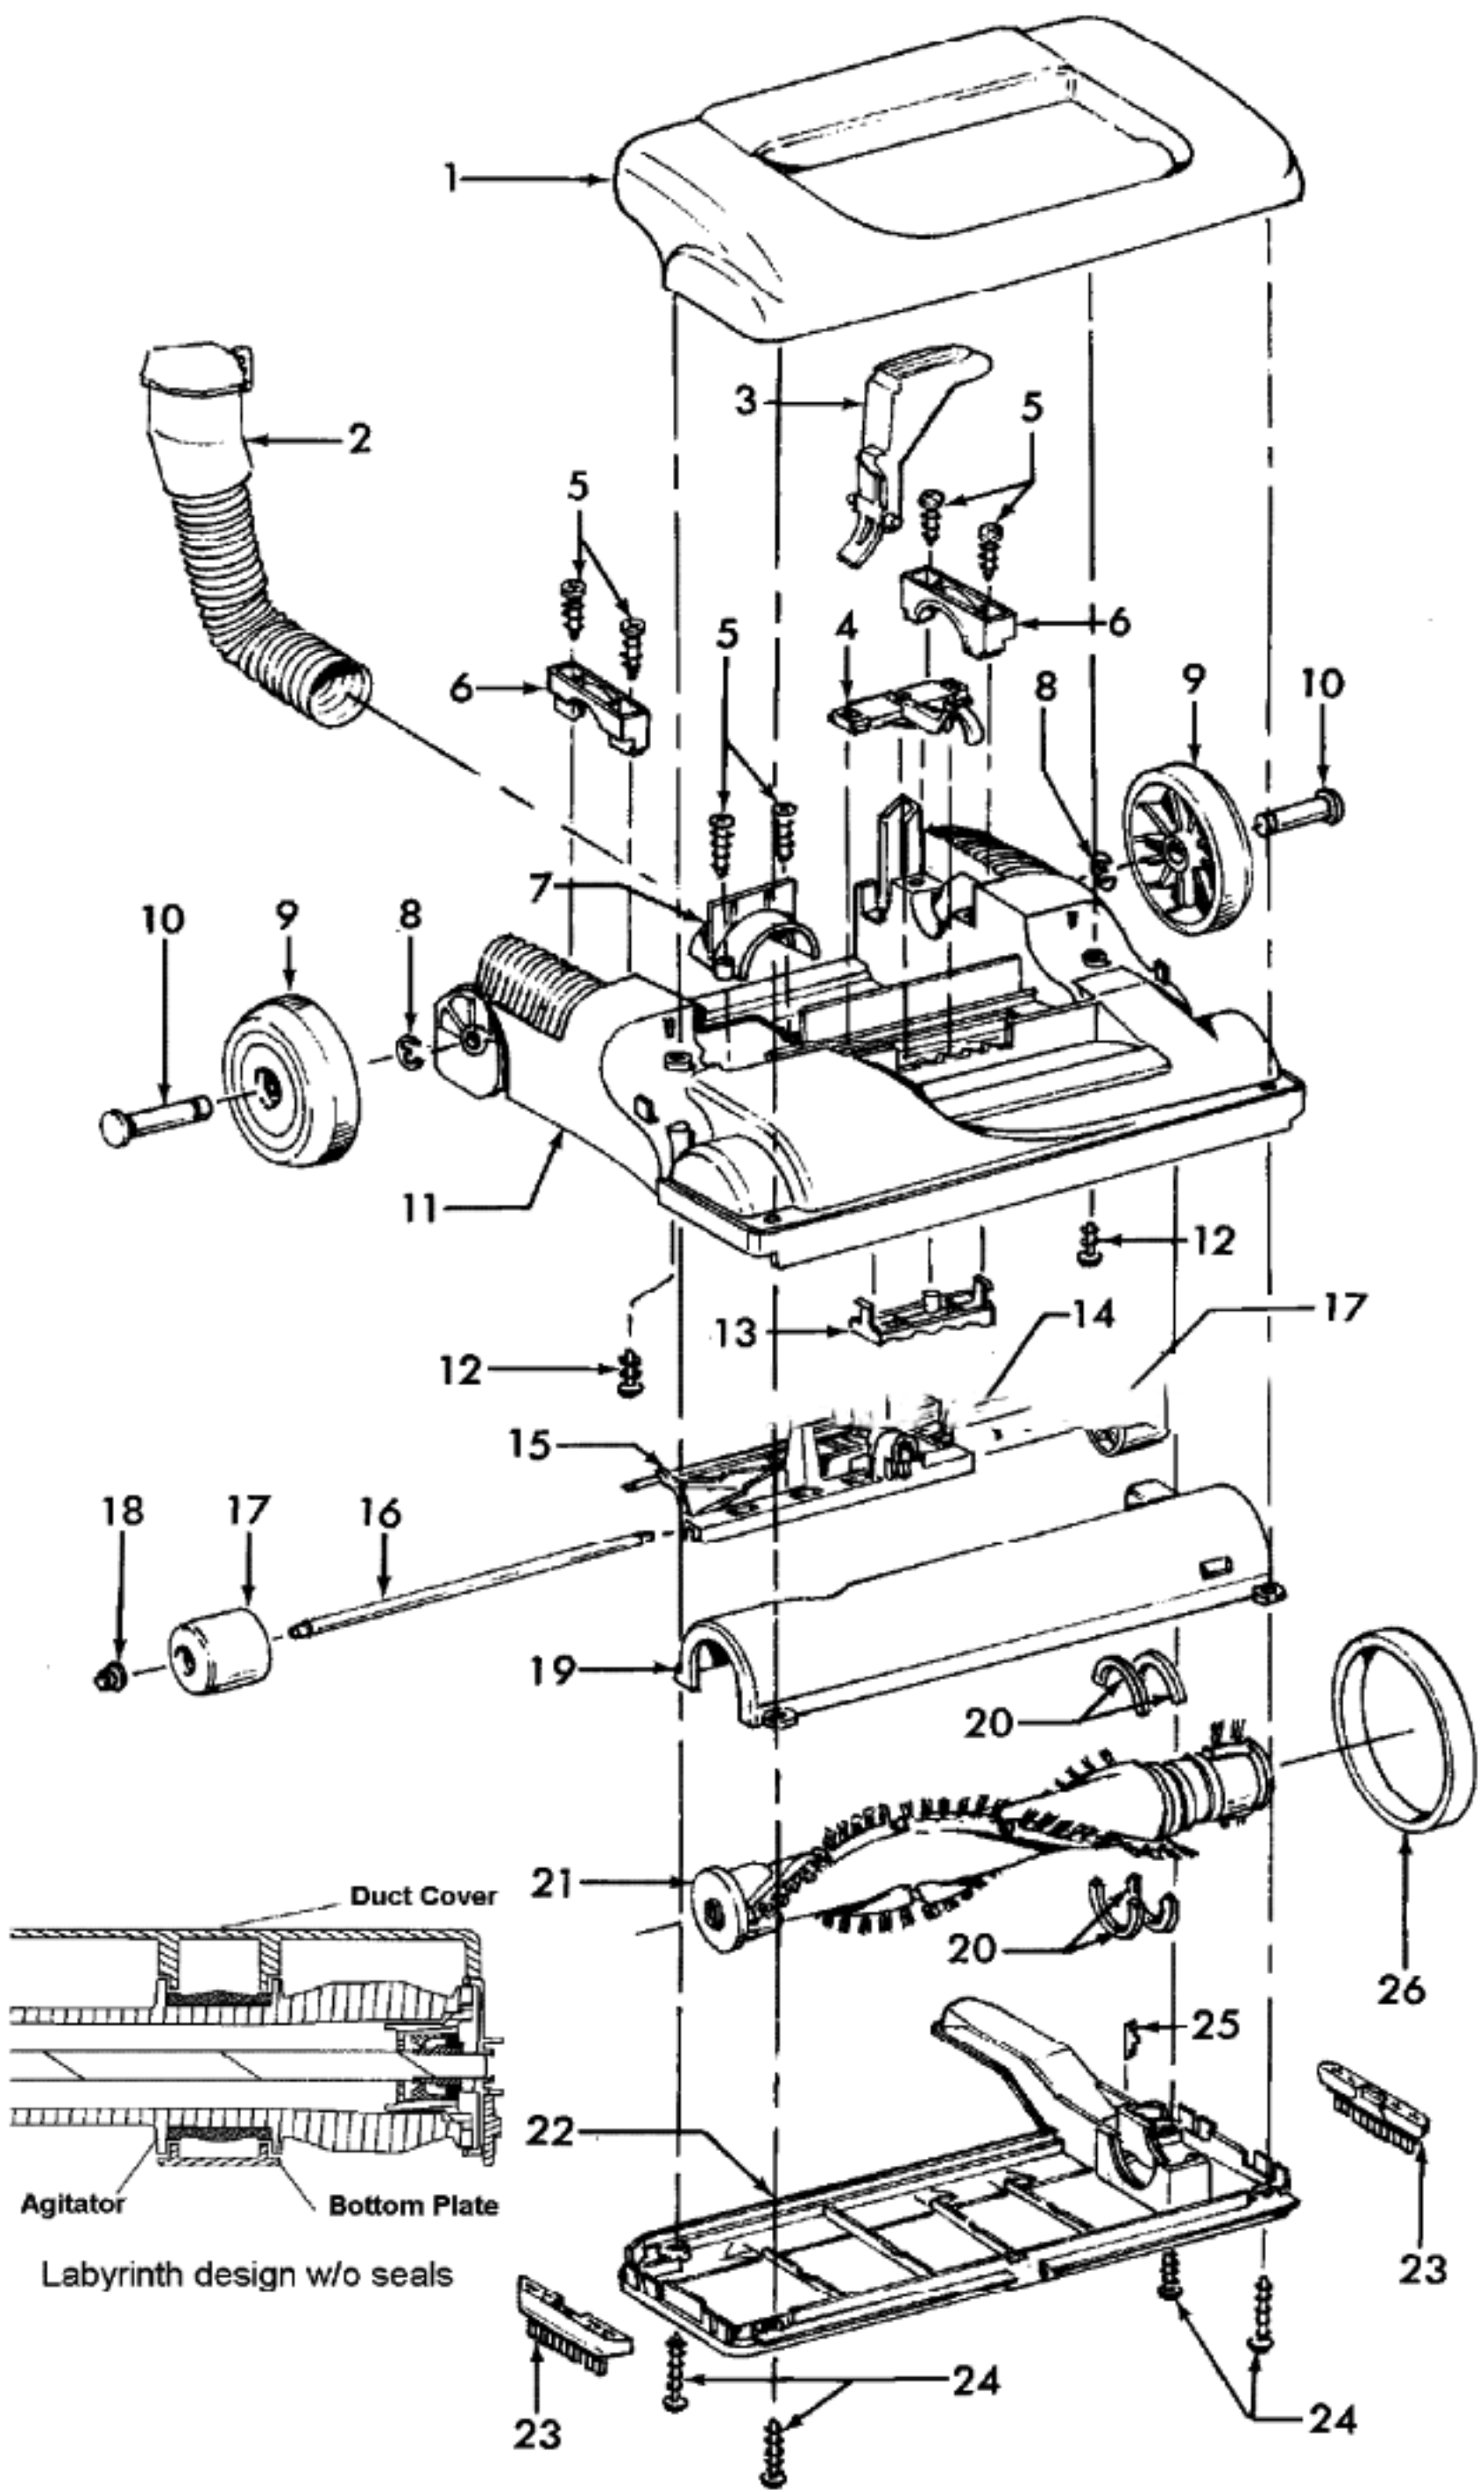

Duct Cover

Agitator Bottom Plate

Labyrinth design w/o seals

1

2

3

5

5

6

5

4

6

8

9

10

10

9

8

7

11

12

13

14

17

12

15

18

17

16

19

20

20

21

26

22

25

23

23

24

24

Model Number: C1712900

BOM/Serial #: C1712900

Graphic Title: AGITATOR, MAINBODY, HOOD

Image	Key	Part Number	Description	Substitution	Qty.
1	1	37253A37	Hood-NM-C1712-900		1
1	2	43431005	HOSE DOOR ASSEM-SERVICE		1
1	3	38458043	HANDLE RELEASE LEVER		1
1	4	40309004	NOZZLE ADJ LEVER & CAM KIT		1
1	5	21447072	SCREW		1
1	6	36131094	TRUNNION COVER-ABE		1
1	7	36171044	HOSE CLAMP-ABE		1
1	8	160017--	LOCK RING		1
1	9	43244004	REAR WHEEL-C1703/05-		1
1	10	32434008	REAR AXLE-AAX-U5433-	32434007	1
1	11	37242124	MAIN BODY-ABE-U5433-		1
1	12	21447228	SCREW-SELF-TAPPING		1
1	13	38563007	NOZZLE ADJ. CAM-ABE-	40309004	1
1	14	38355010	TORSION SPRING		1
1	15	36432027	FRONT WHEEL SUPPORT-CP		1
1	15	43248057	FRONT WHEEL ASSEMBLY	43248064	1
1	16	32541003	WHEEL SHAFT	.	1
1	17	38521004	FRONT WHEEL -R - BZ	63164	1
1	18	36131056	WHEEL RETAINER - BZ		1
1	19	40309025	BOTTOM PLATE/DUCT 13 SERVICE		1
1	20	38781053	AGITATOR PULLEY SEAL		1
1	21	48414131	Agitator-C1712-900		1
1	22	40309025	BOTTOM PLATE/DUCT 13 SERVICE		1
1	23	39511012	Litter Picker-ABZ		2
1	24	21447121	SCREW		1
1	25	13261AY-	RIB SHOE	013261AY	1
1	26	38528033	BELT		1