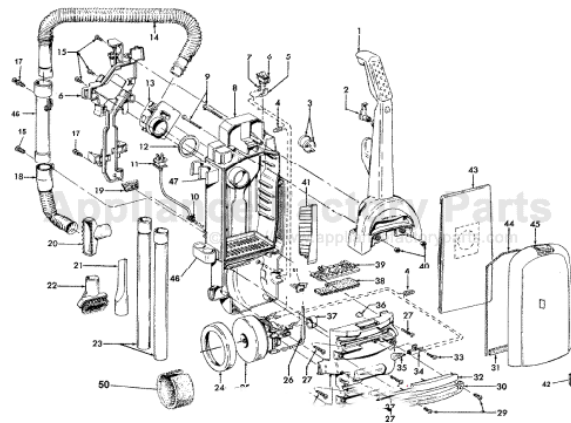

[Find Your HOOVER Vacuum Cleaner Parts - Select From 1456 Models](#)

----- Manual continues below part list -----