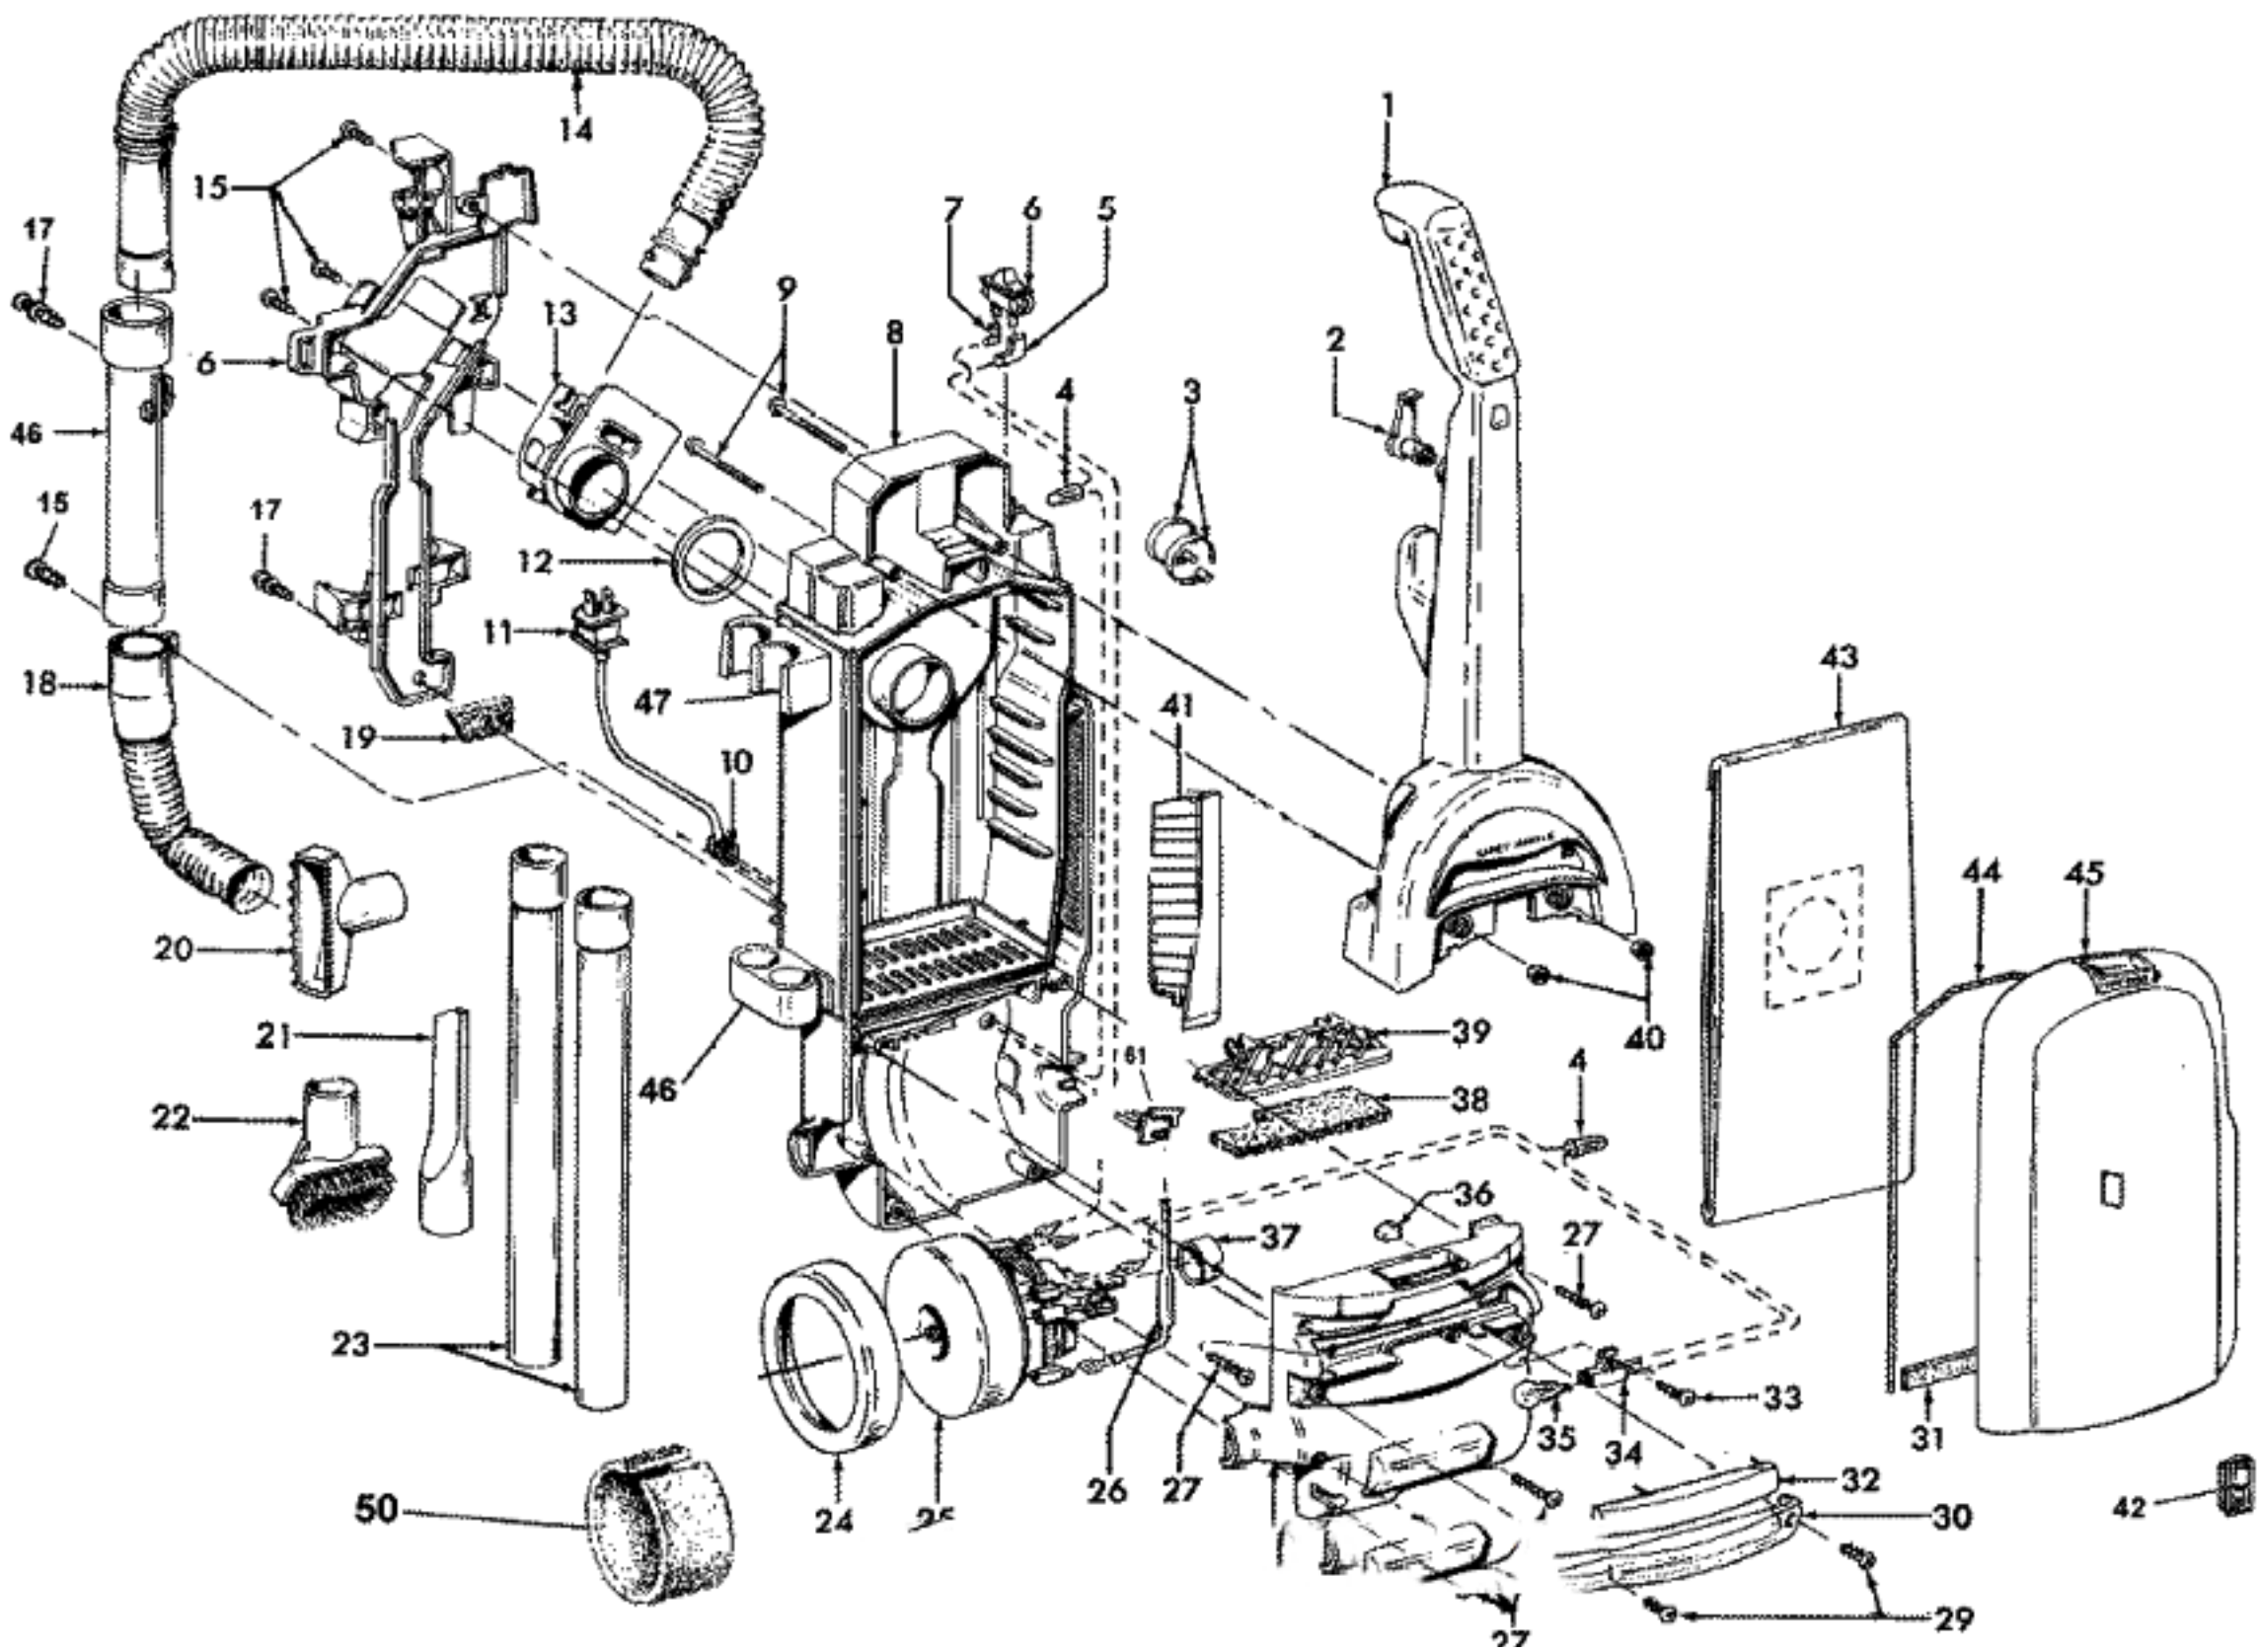

Model Number: C1712900

BOM/Serial #: C1712900

Graphic Title: MOTOR, HOSE, CLEANINGTOOLS, HANDLE

Image	Key	Part Number	Description	Substitution	Qty.
1	1	48663207	UPPER HANDLE-C1703/0		1
1	2	39442043	CORD WRAP-C1703/05		1
1	3	27479307	CABLE TIE		1
1	4	27618508	WIRE CONNECTOR		1
1	5	-----	NOT REQUIRED PART OR SEE NOTE		1
1	6	28161067	SWITCH-WT-.025 TERM		1
1	7	-----	NOT REQUIRED PART OR SEE NOTE		1
1	8	37255013	BAG HOUSING-C1703/05	40309039	1
1	9	40201149	HANDLE HARDWARE ASSEM		1
1	10	27482231	STRAIN RELIEF		1
1	11	46583067	Cord-ABZ-C1712-900		1
1	12	31178017	HOSE CONNECTOR GASKET		1
1	13	38641005	DIRT DUCT		1
1	14	43434031	HOSE ASSEMBLY COMP		1
1	15	21447242	SCREW-SELF TAPPING		4
1	16	36433112	TOOL/HOSE HOLDER	92001070	1
1	17	23149002	SCREW-SELF TAPPING		1
1	18	43431005	HOSE DOOR GASKET		1
1	19	34311004	WIRE OPENING SEAL		1
1	20	3861401E	FURNITURE NOZZLE		1
1	21	38617027	CREVICE TOOL-ABR		1
1	22	43414162	DUSTING BRUSH-ABR-U5	43414174	1
1	23	38634078	EXTENSION TUBE-AG		2
1	24	36322037	MOTOR MOUNT-LARGE		1
1	25	43576225	MOTOR-C1712-900		1
1	25	43566016	FAN		1
1	25	41311017	MOTOR BRUSH		2
1	26	28382086	THERMOL PROTECTOR		1
1	27	21447230	SCREW-SELF TAPPING-F		5
1	28	37196009	MOTOR COVER-ABE-C170		1
1	29	21447228	SCREW-SELF-TAPPING		2
1	30	39383107	LENS-CP		1
1	31	34123050	BAG DOOR GASKET-BOTTOM		1
1	32	37944010	COVER-ABE		1
1	33	21447072	SCREW		1