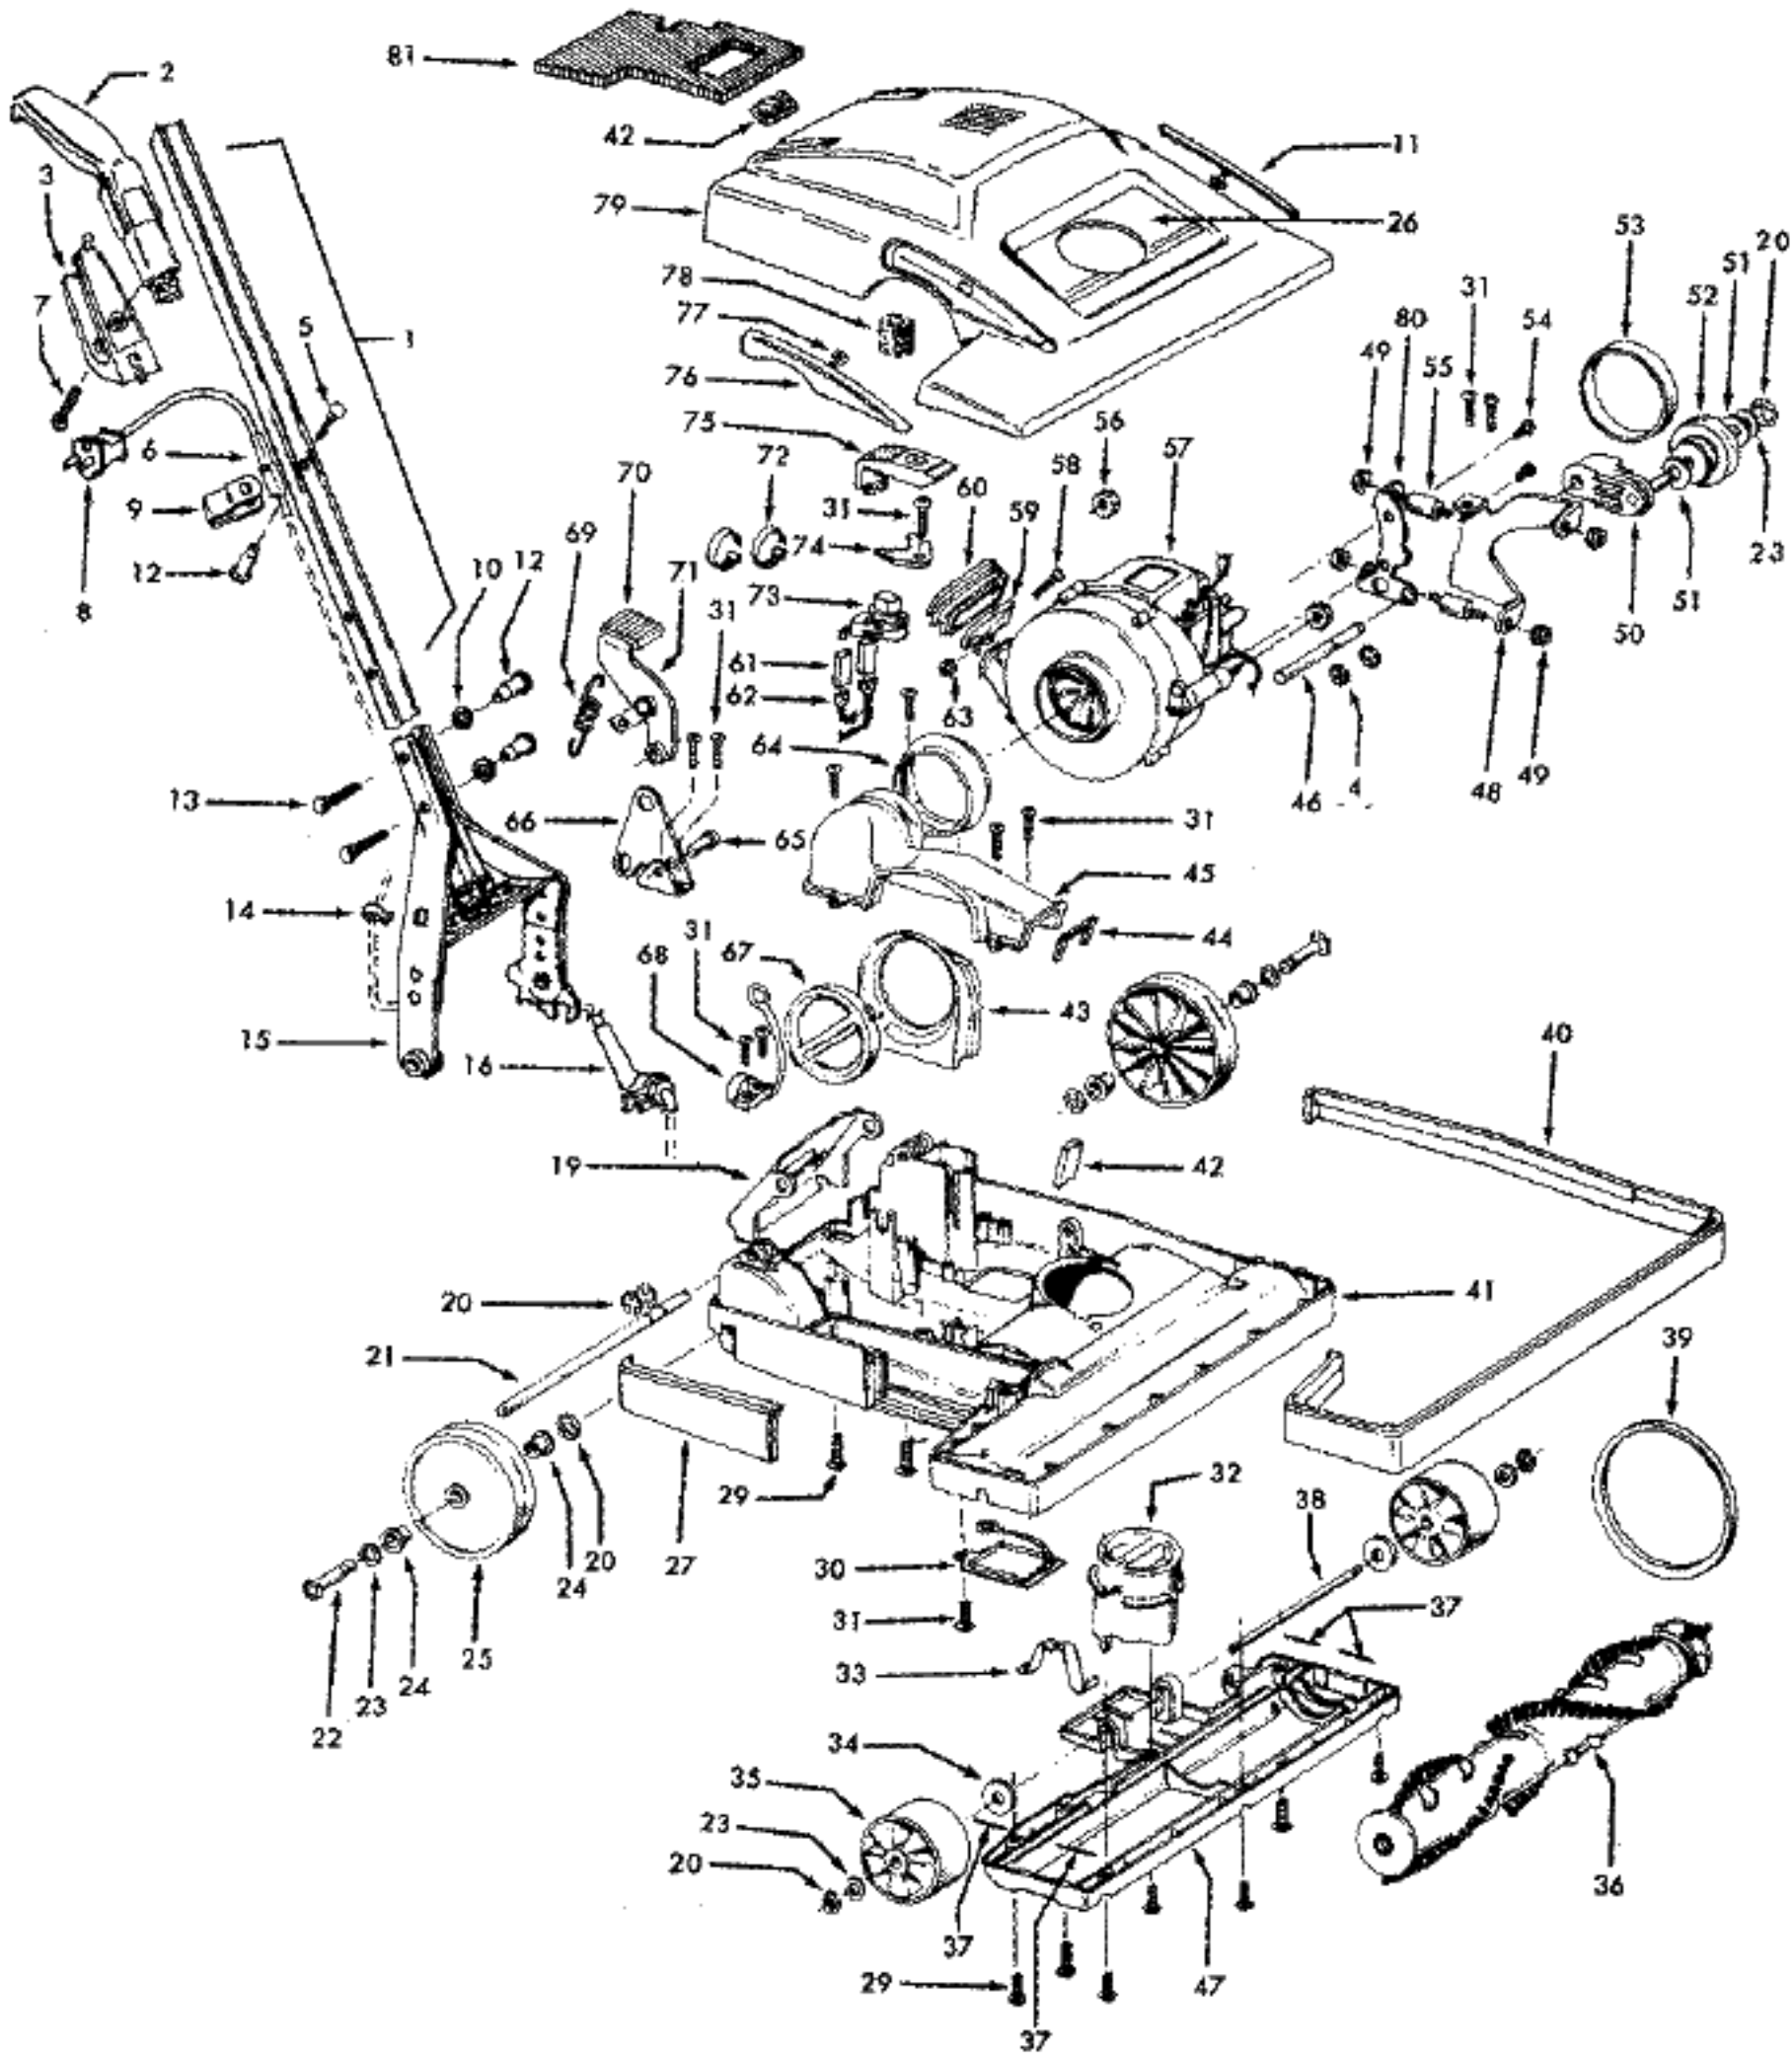

## PART LISTING

ITEM	PART NUMBER	MODELS TO FIT	PART DESCRIPTION
1	48631149	C1815	HANDLE ASSEMBLY COMPLETE
	39467069	C1815	UPPER HANDLE
2	39454060	C1815	HANDLE GRIP ASSEMBLY
3	39442017	C1815	CORD HOOK
4	013730--	C1815	LOCK RING
5	21631301	C1815	HANDLE CLAMP BOLT
6	36215025	C1815	CORD PROTECTOR
7	21447215	C1815	SCREW - SELF TAPPING
8	91001025	C1815	POWER CORD
9	36172040	C1815	CORD RETAINER CLAMP
10	013704--	C1815	LOCK WASHER
11	36222012	C1815	WEAR STRIP - LEFT
12	32277008	C1815	HANDLE CLAMP NUT
13	21831024	C1815	HANDLE BOLT
14	36172015	C1815	CORD RETAINER
15	41416022	C1815	BAIL / HANDLE FORK
16	36216008	C1815	CORD PROTECTOR
19	42256106	C1815	EXHAUST FLANGE ASSEMBLY
20	160017--	C1815	LOCK RING
21	32563009	C1815	BAIL / HANDLE FORK SHAFT
22	32512001	C1815	REAR WHEEL AXLE
23	163110--	C1815	WASHER
24	162143--	C1815	REAR WHEEL BEARING
25	38522036	C1815	REAR WHEEL
26	51353002	C1815	HOOD / NOZZLE COVER NAME PLATE
27	36231154	C1815	FURNITURE GUARD - SHORT
29	21447215	C1815	SCREW - SELF TAPPING
30	35121001	C1815	ACCESS DOOR
31	21447003	C1815	SCREW
32	36436005	C1815	HEIGHT ADJUSTMENT CAP
33	38381005	C1815	SPRING
34	21312754	C1815	WASHER
35	38522034	C1815	FRONT WHEEL
36	48416036	C1815	AGITATOR ASSEMBLY COMPLETE
37	34122019	C1815	BOTTOM PLATE DUCT
38	32543005	C1815	BOTTOM DUCT