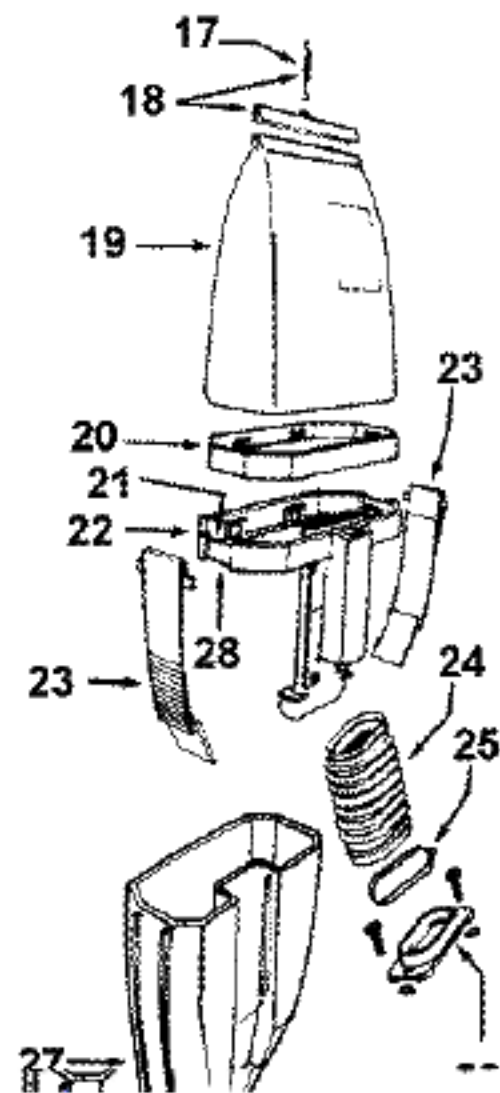

ASSEMBLY SCHEMATIC

ITEM	PART NUMBER	MODELS TO FIT	PART DESCRIPTION
1	43678351	C1815	CLOTH BAG ASSEMBLY - COMPLETE
	43674225	C1815	CLOTH BAG ASSEMBLY
2	38657012	C1815	TOP FILL TUBE
3	36425033	C1815	BAG CLOSURE CLIP
4	38336019	C1815	CLIP SPRING
5	41128016	C1815	BAG CLIP AND SPRING ASSEMBLY
6	31746020	C1815	MUFFLER LINER
7	34133005	C1815	FOAM MUFFLER
8	37257083	C1815	MUFFLER HOUSING
9	43667054	C1815	INNER CLOTH BAG
	4010001A	C1815	TOP FILL PAPER BAG - 3 PACK
	4010100A	C1815	TOP FILL PAPER BAG / ALLERGEN - 3 PACK
10	017206--	C1815	SCREW
11	38673010	C1815	BELLOWS
12	36112002	C1815	SCREW
13	36425005	C1815	BAG FLANGE
14	013759--	C1815	LOCK RING
15	015854EF	C1815	NUT
16	42256012	C1815	MUFFLER ASSEMBLY
17	38336019	C1815	CLIP SUPPORT SPRING
18	41128016	C1815	BAG CLIP AND SPRING ASSEMBLY
19	43667057	C1815	CLOTH BAG
20	35173001	C1815	BAG EXPANDER
21	34122009	C1815	SEAL
22	41427012	C1815	DIRT CUP SUPPORT
23	36155011	C1815	LATCH
24	38673001	C1815	BELLOWS
25	049044--	C1815	CLAMP BAND
	015854EF	C1815	NUT
	017206--	C1815	SCREW
26	41424018	C1815	BAG FLANGE
27	38775001	C1815	DIRT CUP ASSEMBLY
28	34123020	C1815	GASKET