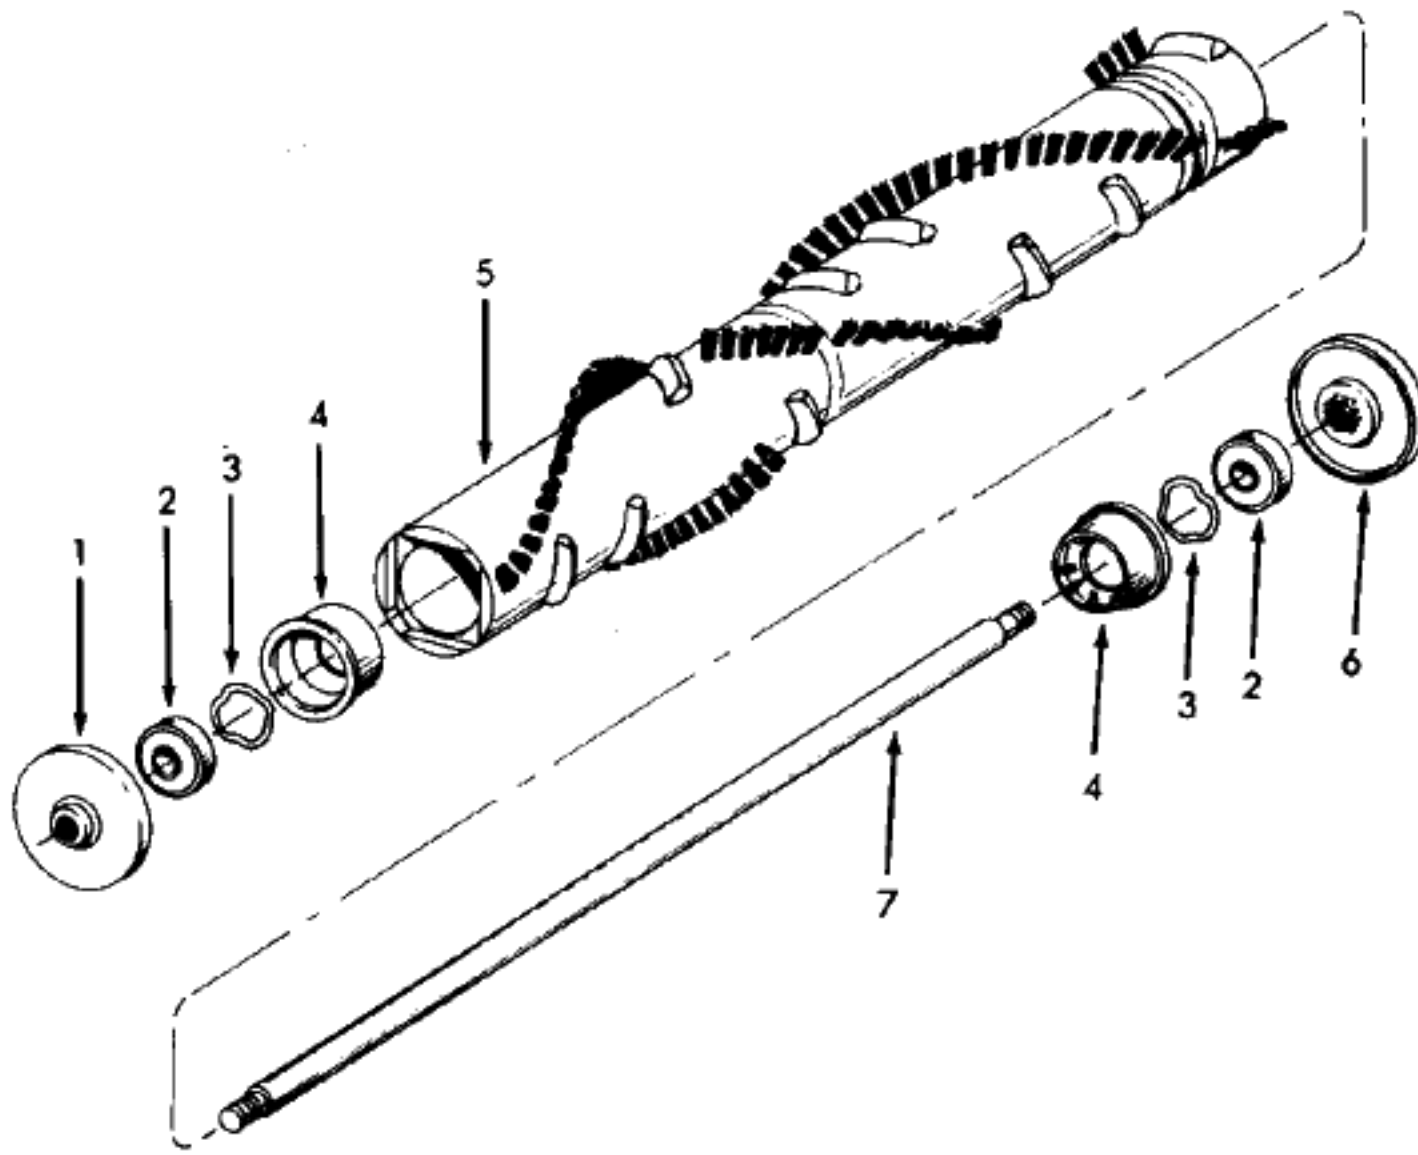

PART LISTING

ITEM	PART NUMBER	MODELS TO FIT	PART DESCRIPTION
1	36128003	C1815	LOCK WASHER
2	33426001	C1815	NUT
3	21447072	C1815	SCREW
4	38736025	C1815	FAN CHAMBER COVER
5	38755012	C1815	FAN
6	21641557	C1815	NUT
7	43588018	C1815	FAN CHAMBER ASSEMBLY
8	32724015	C1815	SANDWICH MOUNT
9	012854--	C1815	SPRING
10	24152807	C1815	MOTOR BEARING - 8MM
11	24198001	C1815	STAR RING
12	012025--	C1815	MOTOR BEARING RETAINER
13	90001007	C1815	FIELD COIL - 6.5
	45311056	C1815	FIELD COIL - 5.2
14	44765187	C1815	ARMATURE - 6.5
	44765184	C1815	ARMATURE - 5.2
15	21345115	C1815	WAVE SPRING WASHER
16	37257086	C1815	AIR INTAKE DUCT
17	21447041	C1815	SCREW
18	47315010	C1815	BRUSH AND TERMINAL ASSEMBLY
19	47318008	C1815	BRUSH CARRIER ASSEMBLY
20	21479302	C1815	SCREW
21	38353004	C1815	SPRING
22	21338006	C1815	LOCK WASHER
23	37191090	C1815	MOTOR HOUSING
24	21563061	C1815	SCREW
25	012503EF	C1815	RIVET - SEMI TUBULAR
26	166563--	C1815	WASHER
27	045517--	C1815	WIRE HOLDER

ASSEMBLY SCHEMATIC