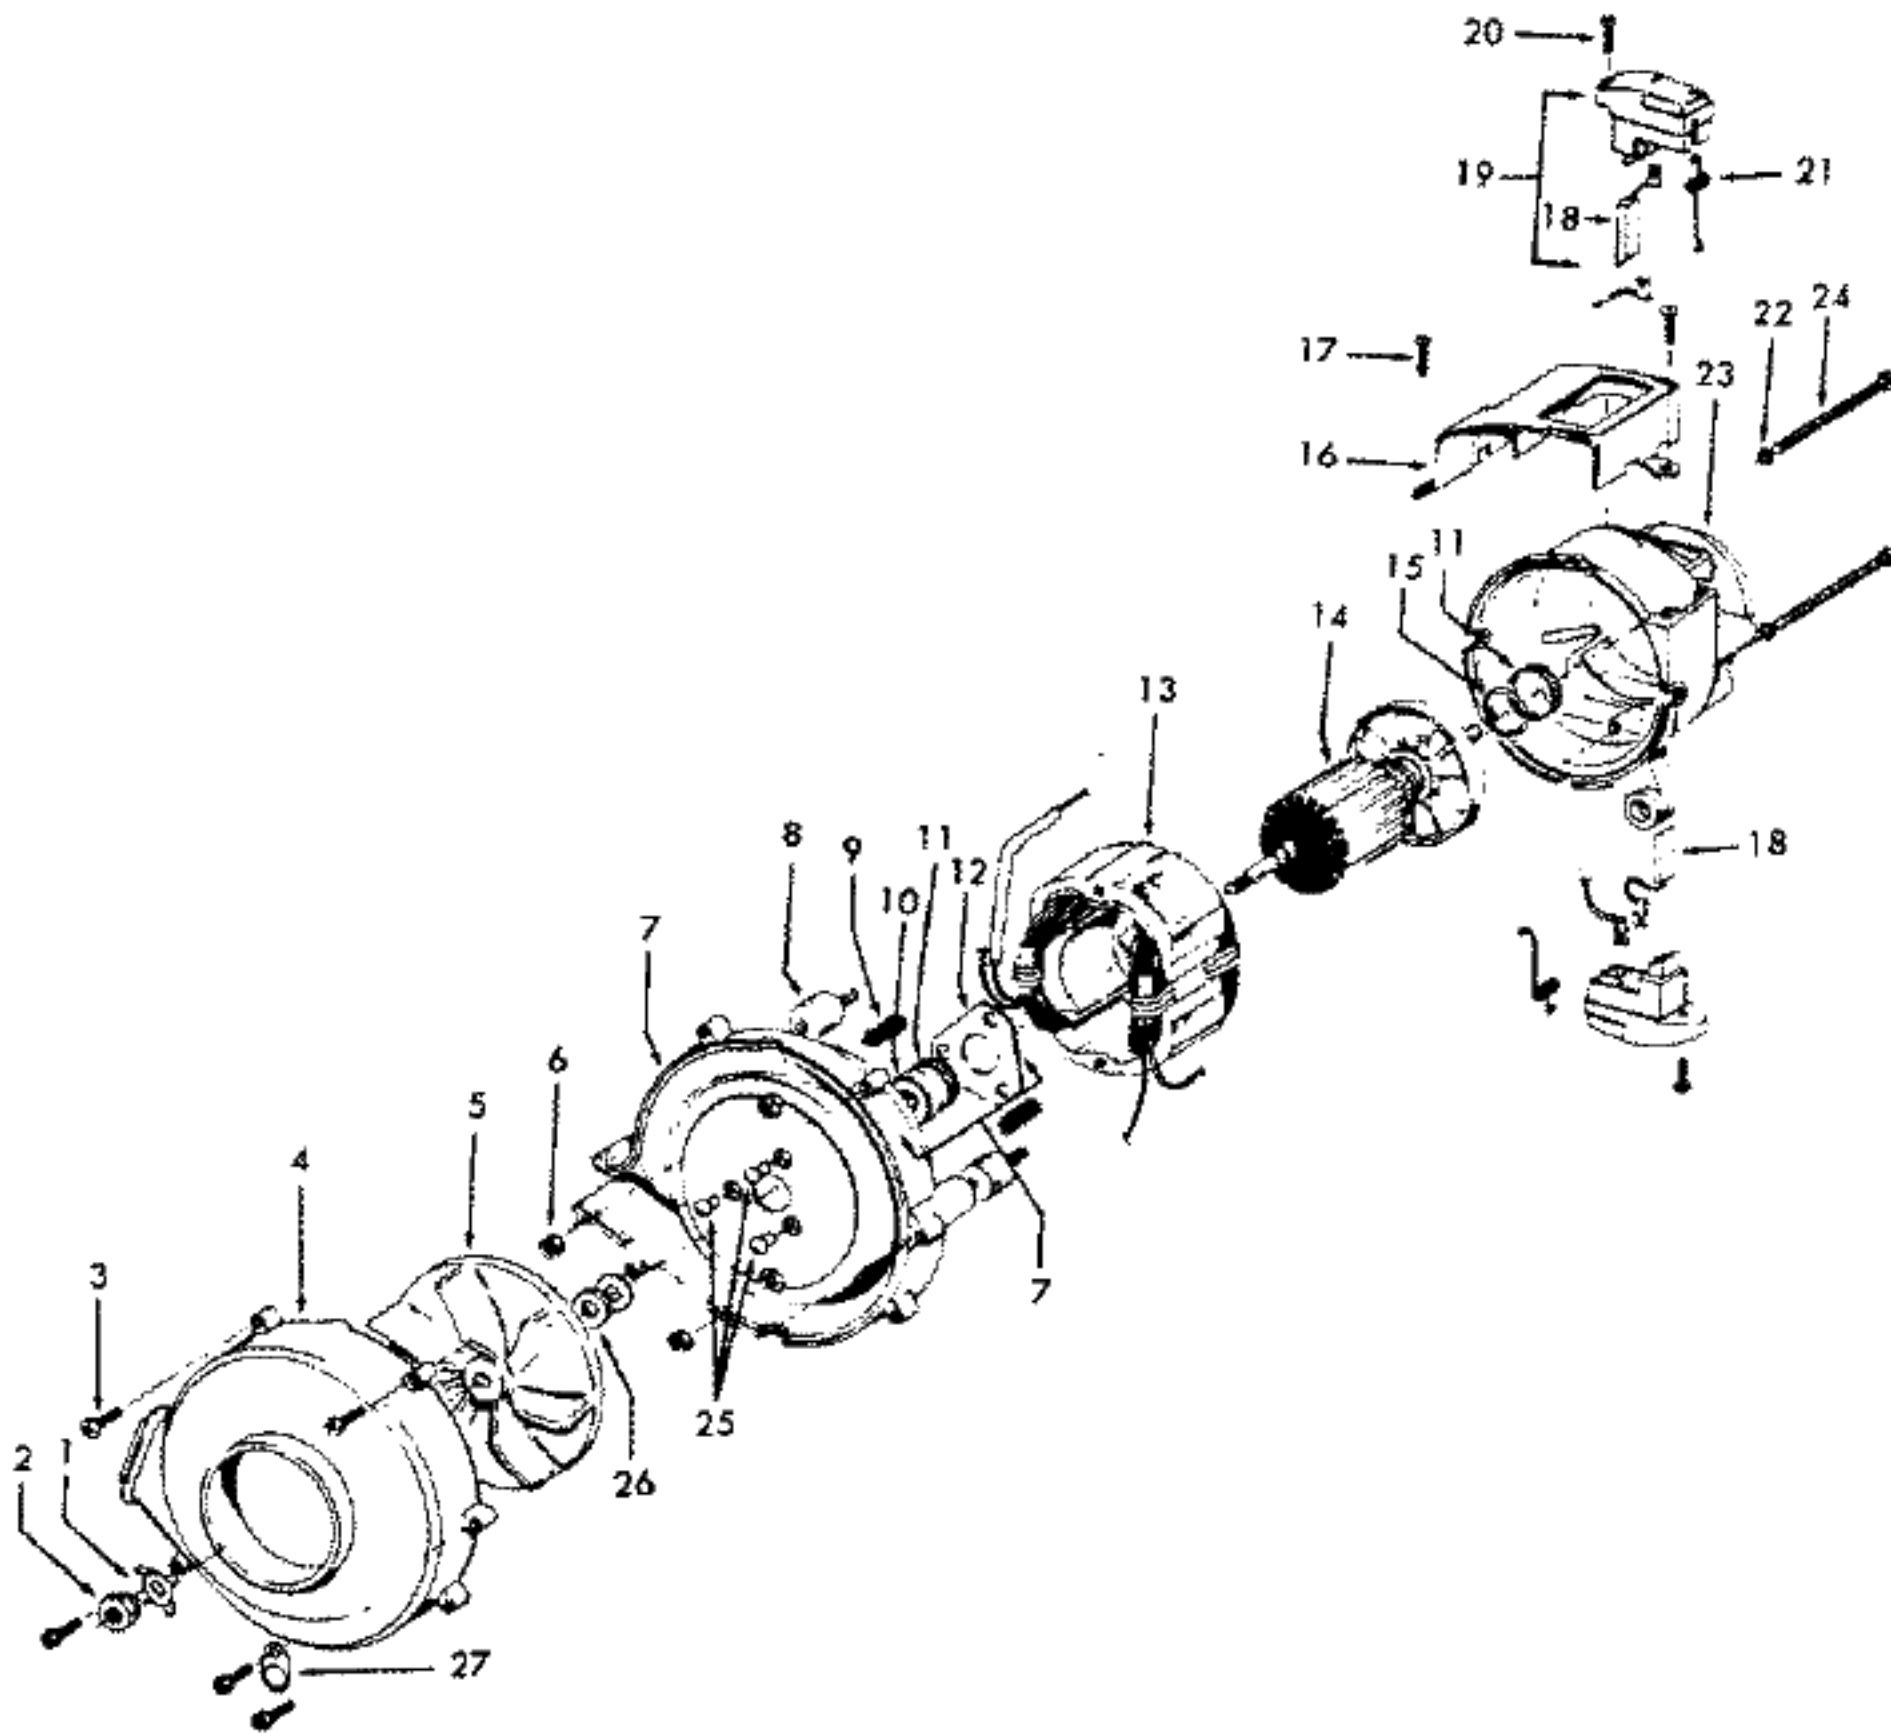

ITEM	PART NUMBER	MODELS TO FIT	PART DESCRIPTION
1	43678351	C1815	CLOTH BAG ASSEMBLY - COMPLETE
	43674225	C1815	CLOTH BAG ASSEMBLY
2	38657012	C1815	TOP FILL TUBE
3	36425033	C1815	BAG CLOSURE CLIP
4	38336019	C1815	CLIP SPRING
5	41128016	C1815	BAG CLIP AND SPRING ASSEMBLY
6	31746020	C1815	MUFFLER LINER
7	34133005	C1815	FOAM MUFFLER
8	37257083	C1815	MUFFLER HOUSING
9	43667054	C1815	INNER CLOTH BAG
	4010001A	C1815	TOP FILL PAPER BAG - 3 PACK
	4010100A	C1815	TOP FILL PAPER BAG / ALLERGEN - 3 PACK
10	017206--	C1815	SCREW
11	38673010	C1815	BELLOWS
12	36112002	C1815	SCREW
13	36425005	C1815	BAG FLANGE
14	013759--	C1815	LOCK RING
15	015854EF	C1815	NUT
16	42256012	C1815	MUFFLER ASSEMBLY
17	38336019	C1815	CLIP SUPPORT SPRING
18	41128016	C1815	BAG CLIP AND SPRING ASSEMBLY
19	43667057	C1815	CLOTH BAG
20	35173001	C1815	BAG EXPANDER
21	34122009	C1815	SEAL
22	41427012	C1815	DIRT CUP SUPPORT
23	36155011	C1815	LATCH
24	38673001	C1815	BELLOWS
25	049044--	C1815	CLAMP BAND
	015854EF	C1815	NUT
	017206--	C1815	SCREW
26	41424018	C1815	BAG FLANGE
27	38775001	C1815	DIRT CUP ASSEMBLY
28	34123020	C1815	GASKET

ASSEMBLY SCHEMATIC