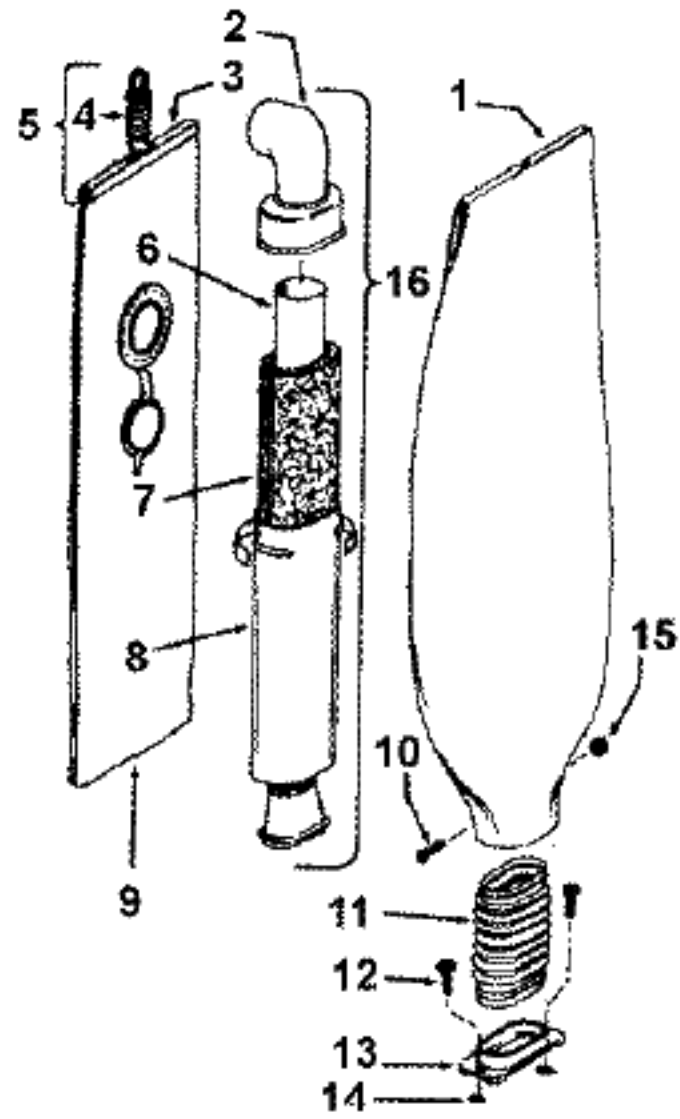

ASSEMBLY SCHEMATIC

ITEM	PART NUMBER	MODELS TO FIT	PART DESCRIPTION
1	43678351	C1815	CLOTH BAG ASSEMBLY - COMPLETE
	43674225	C1815	CLOTH BAG ASSEMBLY
2	38657012	C1815	TOP FILL TUBE
3	36425033	C1815	BAG CLOSURE CLIP
4	38336019	C1815	CLIP SPRING
5	41128016	C1815	BAG CLIP AND SPRING ASSEMBLY
6	31746020	C1815	MUFFLER LINER
7	34133005	C1815	FOAM MUFFLER
8	37257083	C1815	MUFFLER HOUSING
9	43667054	C1815	INNER CLOTH BAG
	4010001A	C1815	TOP FILL PAPER BAG - 3 PACK
	4010100A	C1815	TOP FILL PAPER BAG / ALLERGEN - 3 PACK
10	017206--	C1815	SCREW
11	38673010	C1815	BELLOWS
12	36112002	C1815	SCREW
13	36425005	C1815	BAG FLANGE
14	013759--	C1815	LOCK RING
15	015854EF	C1815	NUT
16	42256012	C1815	MUFFLER ASSEMBLY
17	38336019	C1815	CLIP SUPPORT SPRING
18	41128016	C1815	BAG CLIP AND SPRING ASSEMBLY
19	43667057	C1815	CLOTH BAG
20	35173001	C1815	BAG EXPANDER
21	34122009	C1815	SEAL
22	41427012	C1815	DIRT CUP SUPPORT
23	36155011	C1815	LATCH
24	38673001	C1815	BELLOWS
25	049044--	C1815	CLAMP BAND
	015854EF	C1815	NUT
	017206--	C1815	SCREW
26	41424018	C1815	BAG FLANGE
27	38775001	C1815	DIRT CUP ASSEMBLY
28	34123020	C1815	GASKET