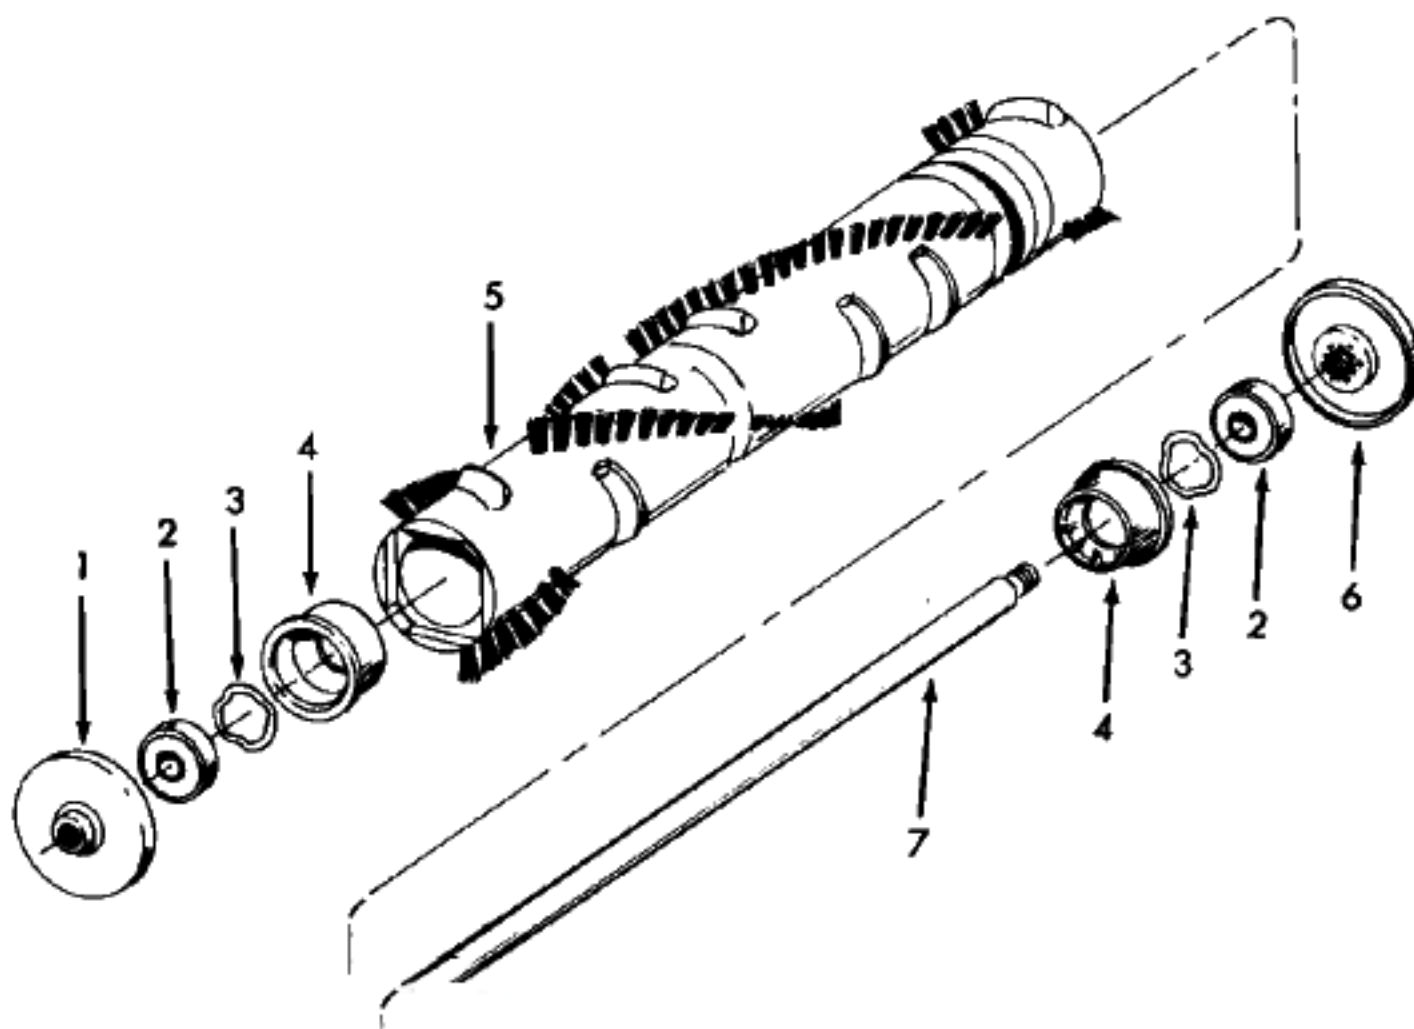

PART LISTING

ITEM	PART NUMBER	MODELS TO FIT	PART DESCRIPTION
1	36128003	C1815	LOCK WASHER
2	33426001	C1815	NUT
3	21447072	C1815	SCREW
4	38736025	C1815	FAN CHAMBER COVER
5	38755012	C1815	FAN
6	21641557	C1815	NUT
7	43588018	C1815	FAN CHAMBER ASSEMBLY
8	32724015	C1815	SANDWICH MOUNT
9	012854--	C1815	SPRING
10	24152807	C1815	MOTOR BEARING - 8MM
11	24198001	C1815	STAR RING
12	012025--	C1815	MOTOR BEARING RETAINER
13	90001007	C1815	FIELD COIL - 6.5
	45311056	C1815	FIELD COIL - 5.2
14	44765187	C1815	ARMATURE - 6.5
	44765184	C1815	ARMATURE - 5.2
15	21345115	C1815	WAVE SPRING WASHER
16	37257086	C1815	AIR INTAKE DUCT
17	21447041	C1815	SCREW
18	47315010	C1815	BRUSH AND TERMINAL ASSEMBLY
19	47318008	C1815	BRUSH CARRIER ASSEMBLY
20	21479302	C1815	SCREW
21	38353004	C1815	SPRING
22	21338006	C1815	LOCK WASHER
23	37191090	C1815	MOTOR HOUSING
24	21563061	C1815	SCREW
25	012503EF	C1815	RIVET - SEMI TUBULAR
26	166563--	C1815	WASHER
27	045517--	C1815	WIRE HOLDER

ASSEMBLY SCHEMATIC