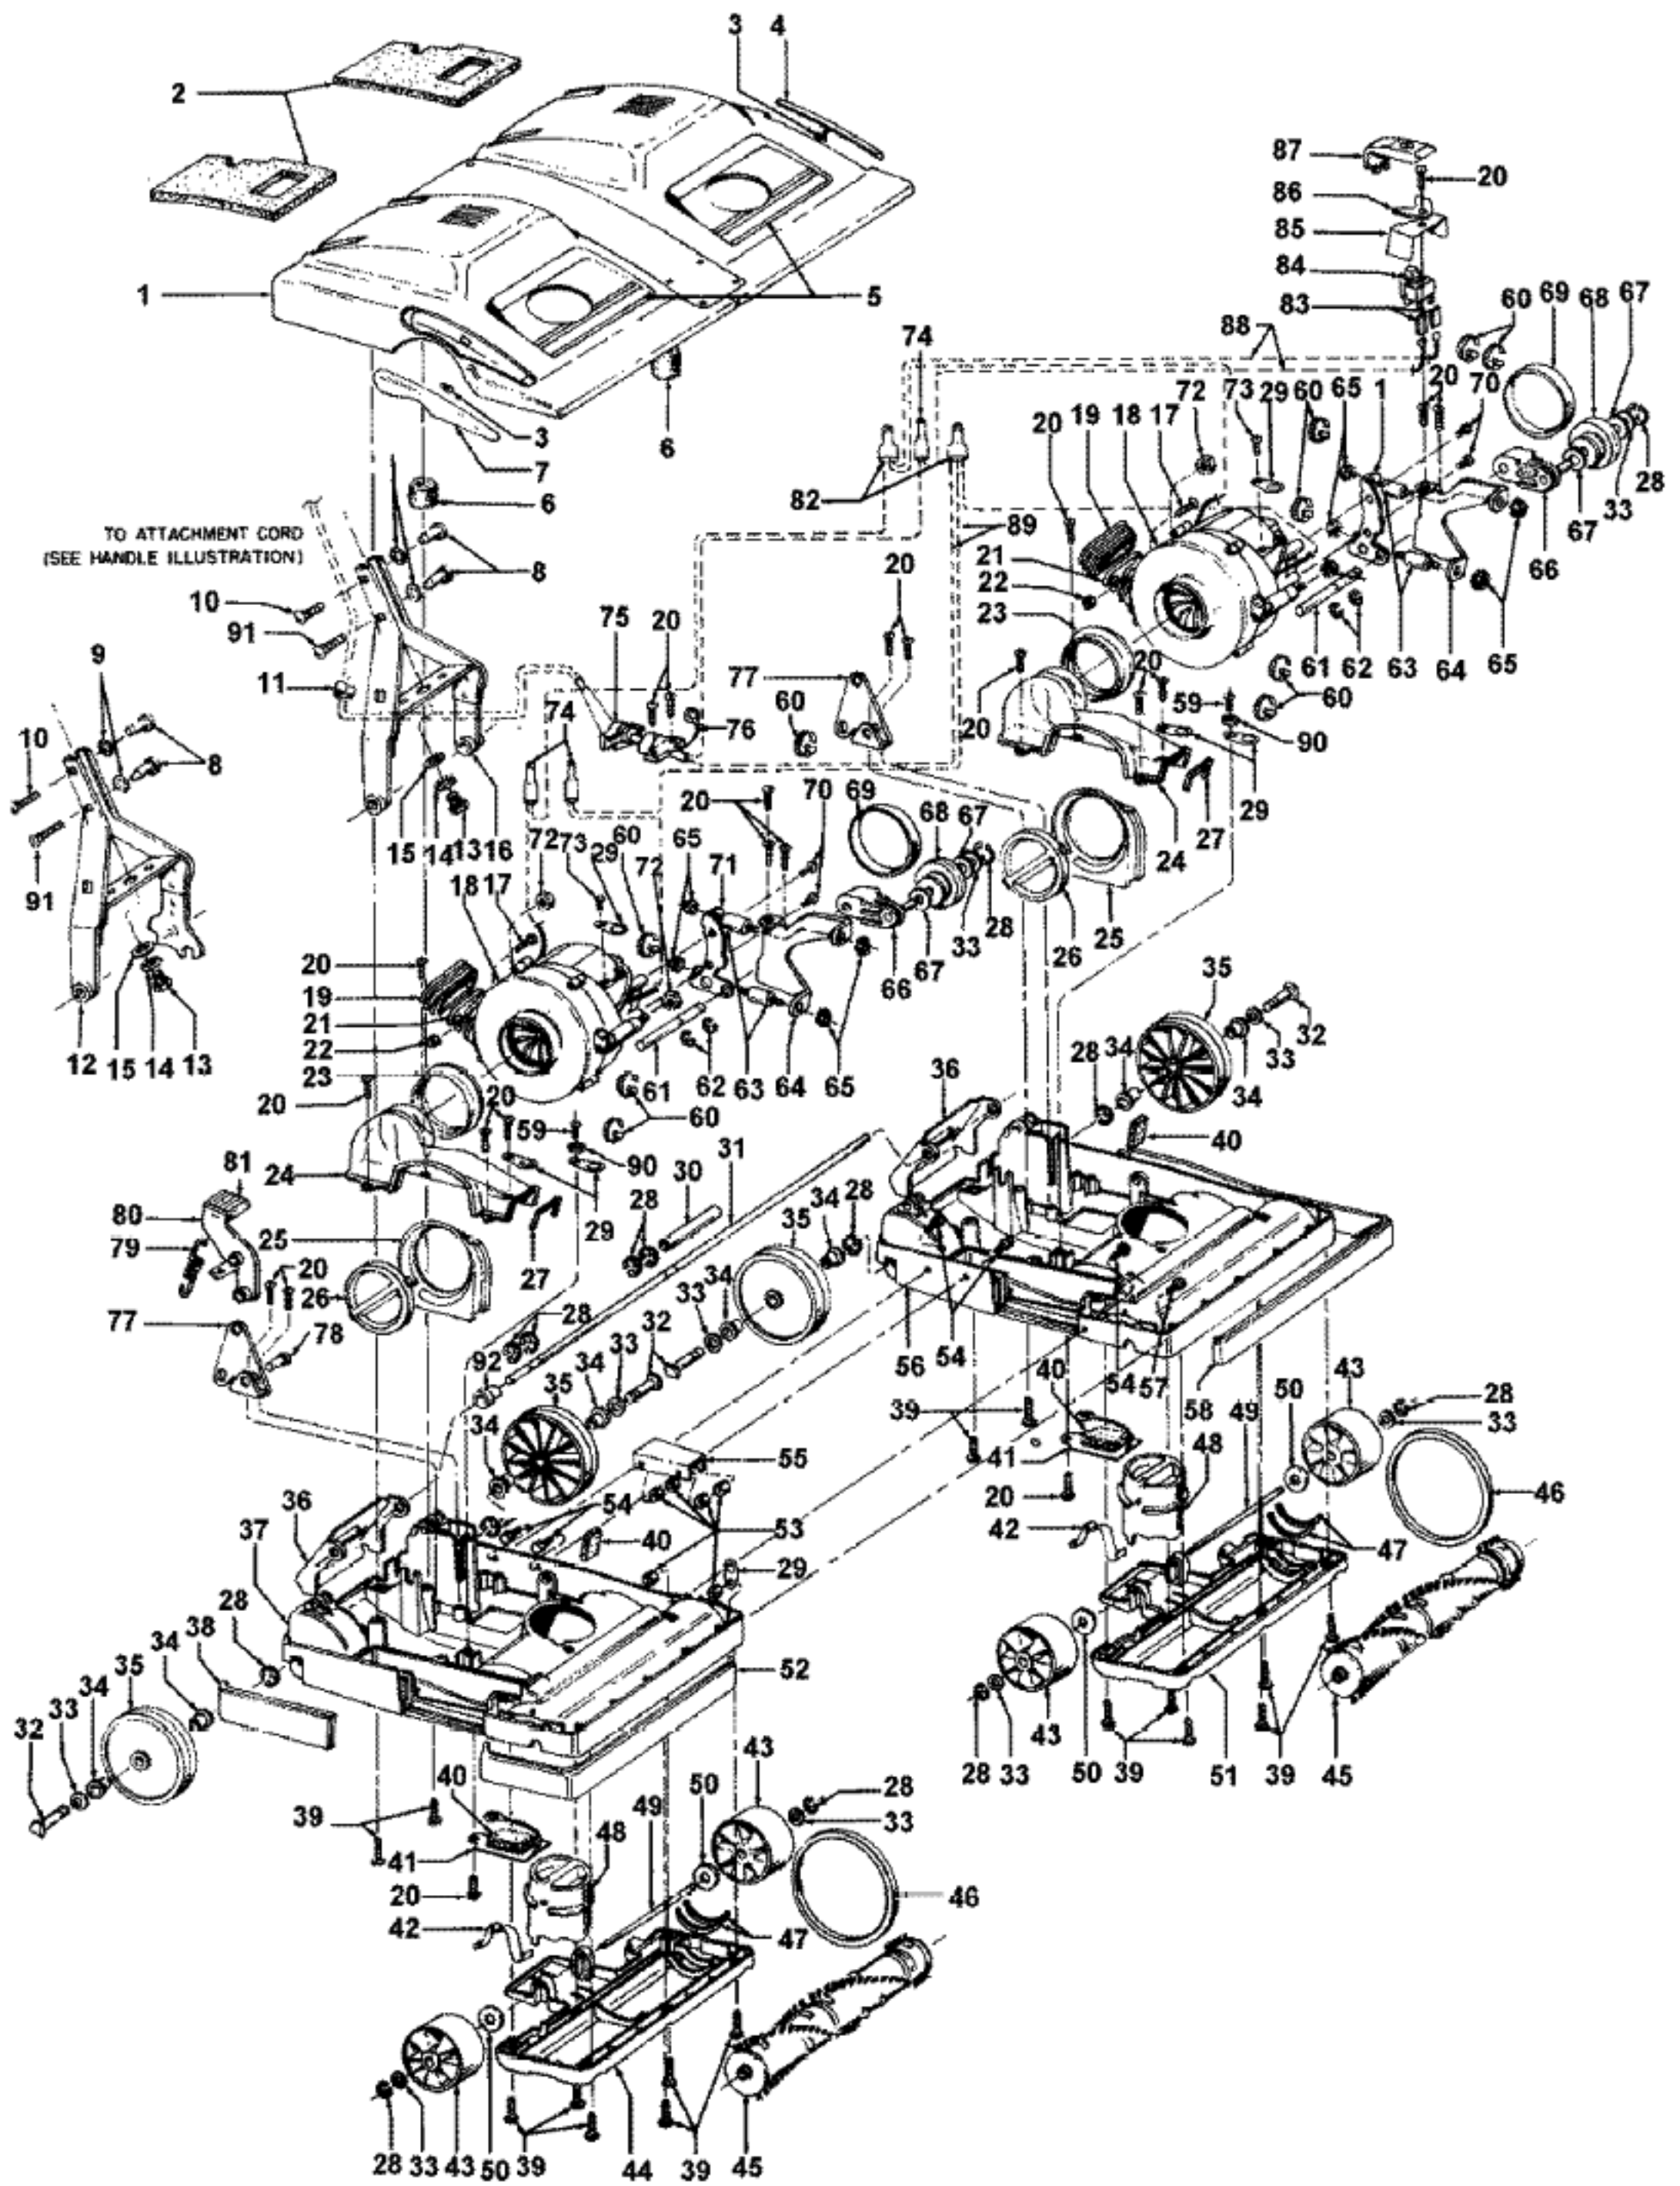

Model Number: C1820---

BOM/Serial #: C1820---

Graphic Title: MAINBODY, HOOD, SWITCH

Image	Key	Part Number	Description	Substitution	Qty.
1	1	42251337	Twin Hood-AG-C1820		1
1	2	38783005	INTAKE DUCT GASKET-U		2
1	3	21364102	SPEED NUT-U7069/71		2
1	4	36222012	WEAR STRIP - LH		1
1	4	36222014	Wear Strip-LH-C1800		1
1	5	51353002	Nameplate-Hood-C1820		2
1	6	31164004	MOTOR CUSHION-U4347		2
1	7	36222017	WEAR STRIP - RH		1
1	7	36222021	Wear Strip-RH-AG		1
1	8	32277021	HANDLE NUT		4
1	9	013704--	LOCK WASHER		4
1	10	21631302	HANDLE BOLT-U7047/45		2
1	11	36172015	CORD RETAINER-HP-U70		1
1	12	41416081	BAIL - AX - C1119		1
1	13	21811027	BOLT		2
1	14	21356014	LOCK WASHER - CCS		2
1	15	21312799	FLAT WASHER		2
1	16	41416082	BAIL - AX _ C1119		1
1	17	21765140	SCREW-U7069-71		2
1	18	42251337	Twin Hood-AG-C1820		1
1	18	43574116	MOTOR ASSEMBLY - C11		2
1	19	38671008	EXHAUST FLANGE BELLO		2
1	20	21447003	SCREW		1
1	21	34797008	CLAMP BAND-U7069-71		2
1	22	015854EF	NUT		2
1	23	38671005	DUCT BOOT-JM-U7069/7		2
1	24	38657020	AIR DUCT-BZ-U7069/71		2
1	25	41119008	CAP-LOCK ASSEM.		2
1	26	37257074	CAP	37257282	2
1	26	37257282	CAP-AFA		2
1	27	34253013	AIR DUCT GASKET-U706		2
1	28	160017--	LOCK RING		1
1	29	045517--	WIRE HOLDER		7
1	30	31744025	SPACER		1
1	31	32543014	BAIL SHAFT - C1119		1