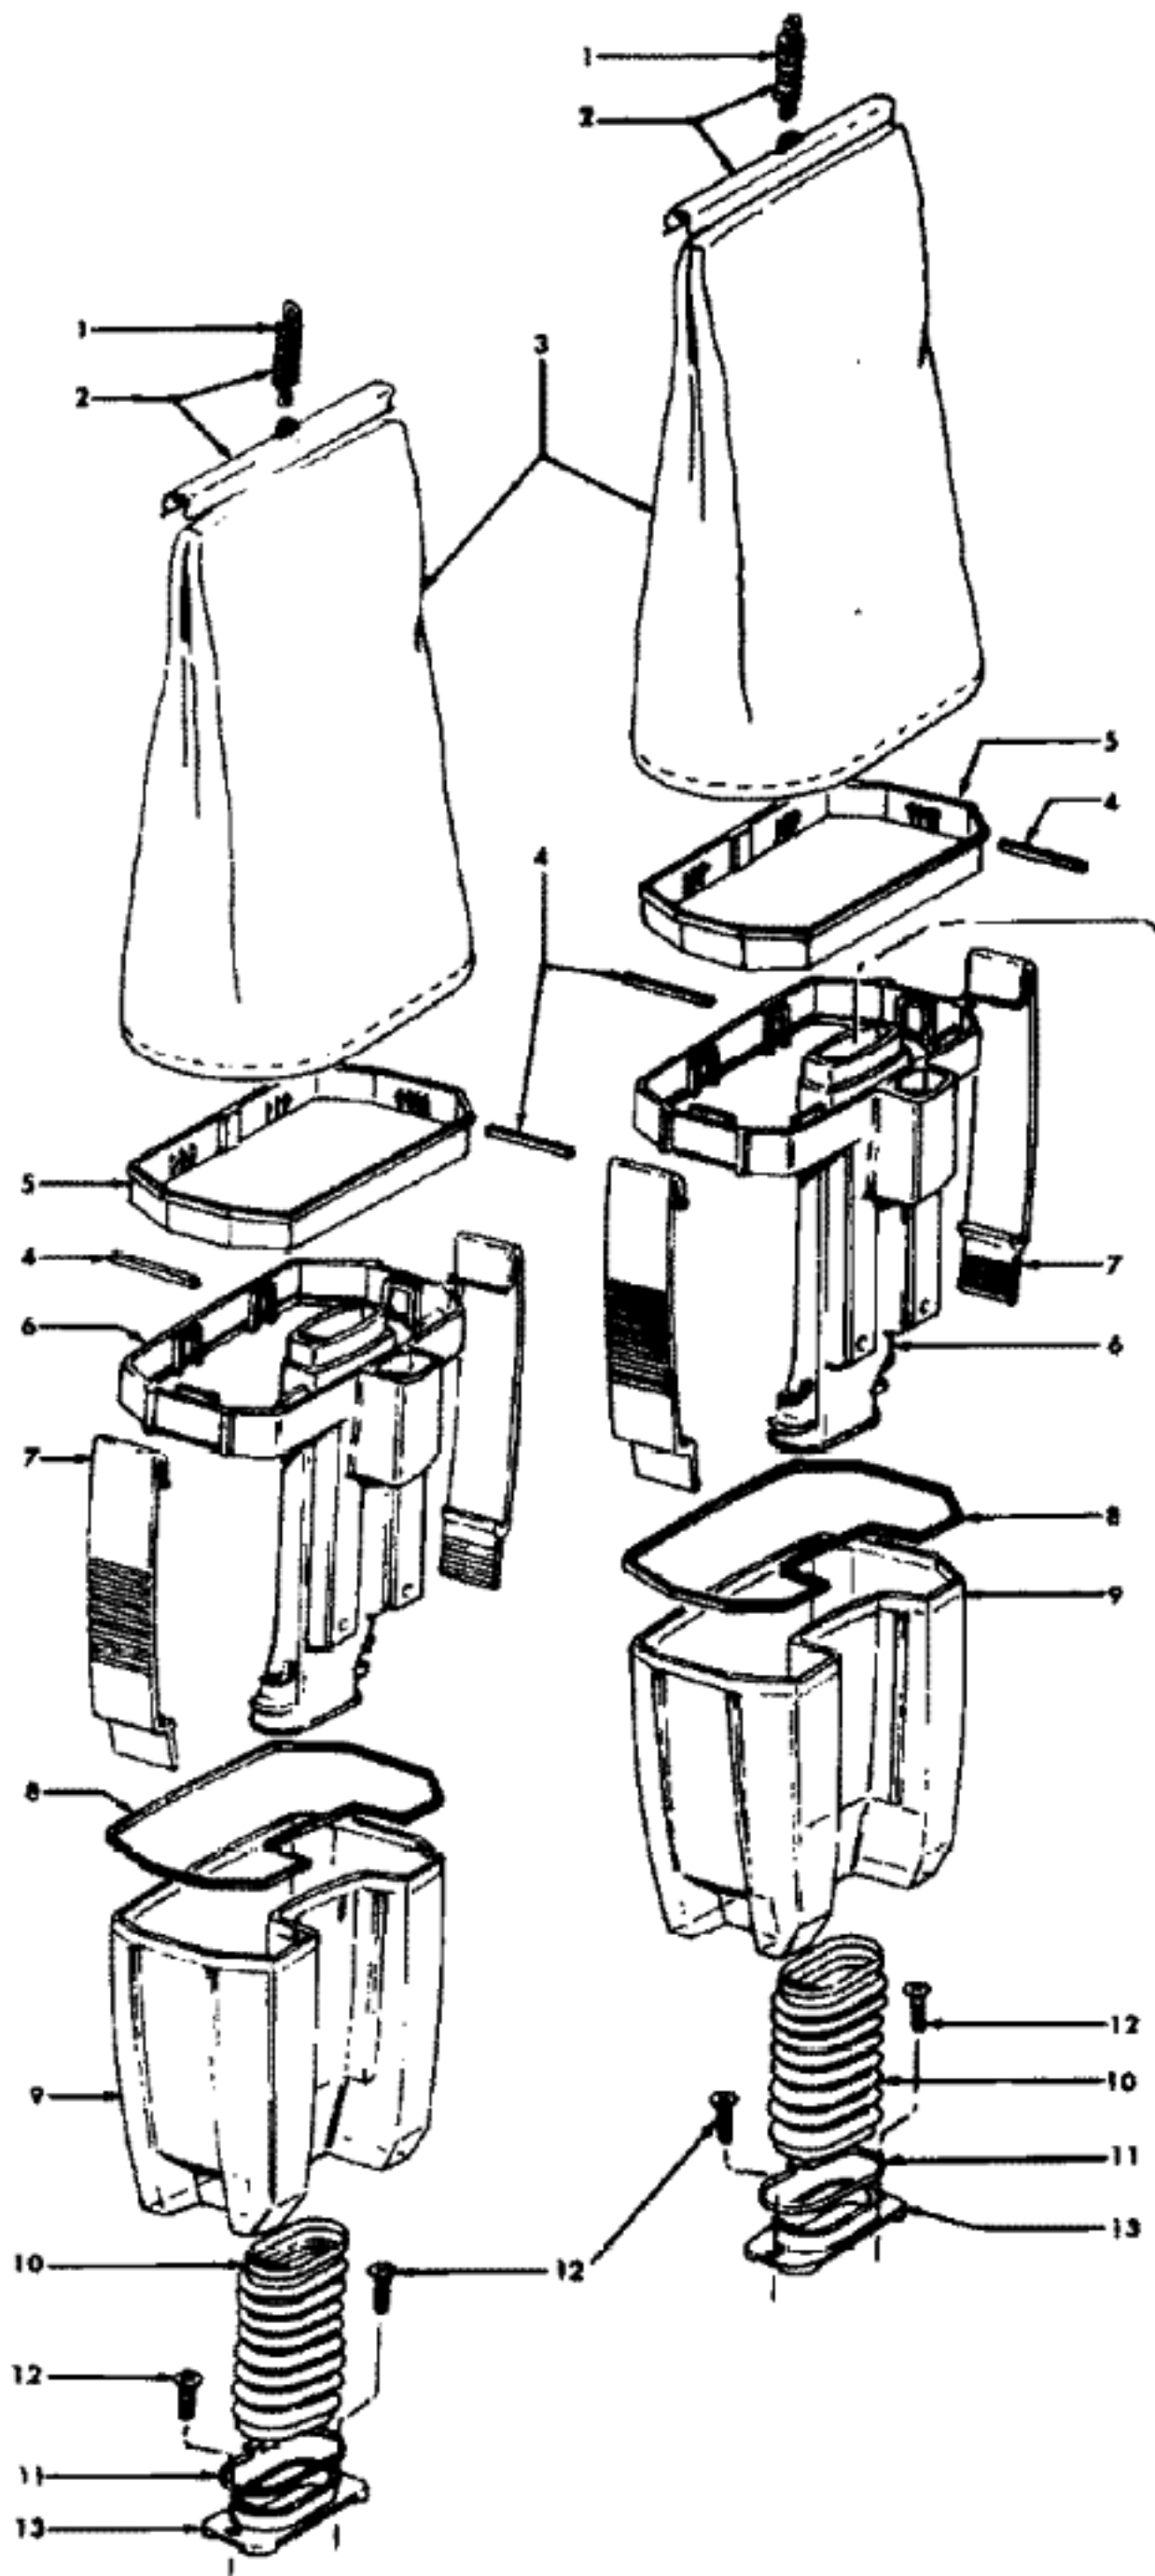

Model Number: C1820---

BOM/Serial #: C1820---

Graphic Title: HANDLE, DIRTCUP, OUTERBAG

Image	Key	Part Number	Description	Substitution	Qty.
1	1	38336019	JACKET SUPP SPRING-U		2
1	2	41128016	BAG SPING/CLIP ASSEM		1
1	3	43667040	CLOTH BAG-AAW/AG	43667056	1
1	3	013759--	LOCK RING		1
1	3	43667056	CLOTH BAG-AG		1
1	4	34112015	SEAL	34122009	1
1	5	35173001	BAG EXPANDER-U7063		2
1	6	41427012	CUP SUPPORT		1
1	7	36155011	LATCH - AG - U7063		4
1	8	34123020	GASKET		2
1	9	38775001	DIRT CUP-U7063		2
1	10	38673001	BELLOWS - AG		2
1	11	017206--	SCREW 64		1
1	11	049044--	CLAMP BAND		2
1	11	015854EF	NUT		1
1	12	36112002	SCREW-7069/71		4
1	13	41424018	BAG FLANGE		2
1	14	36215025	CORD PROTECTOR-HP-U7		1
1	15	32277008	HANDLE CLAMP NUT		1
1	16	013704--	LOCK WASHER		1
1	17	21631302	HANDLE BOLT-U7047/45		1
1	18	34785017	CORD RETAINER		1
1	19	21288010	POP RIVET		2
1	20	39441016	CORD CLIP-AG-C1K01		1
1	21	46562016	ATTACH CORD-AAW-C111	91001025	1
1	21	46383262	ATTACHMENT CORD - AA	46383193	1
1	22	161184--	BAG SUPPORT HOOK		2
1	23	21288401	BLIND RIVET S S		2
1	24	48646080	HANDLE COMPLETE - C1		1