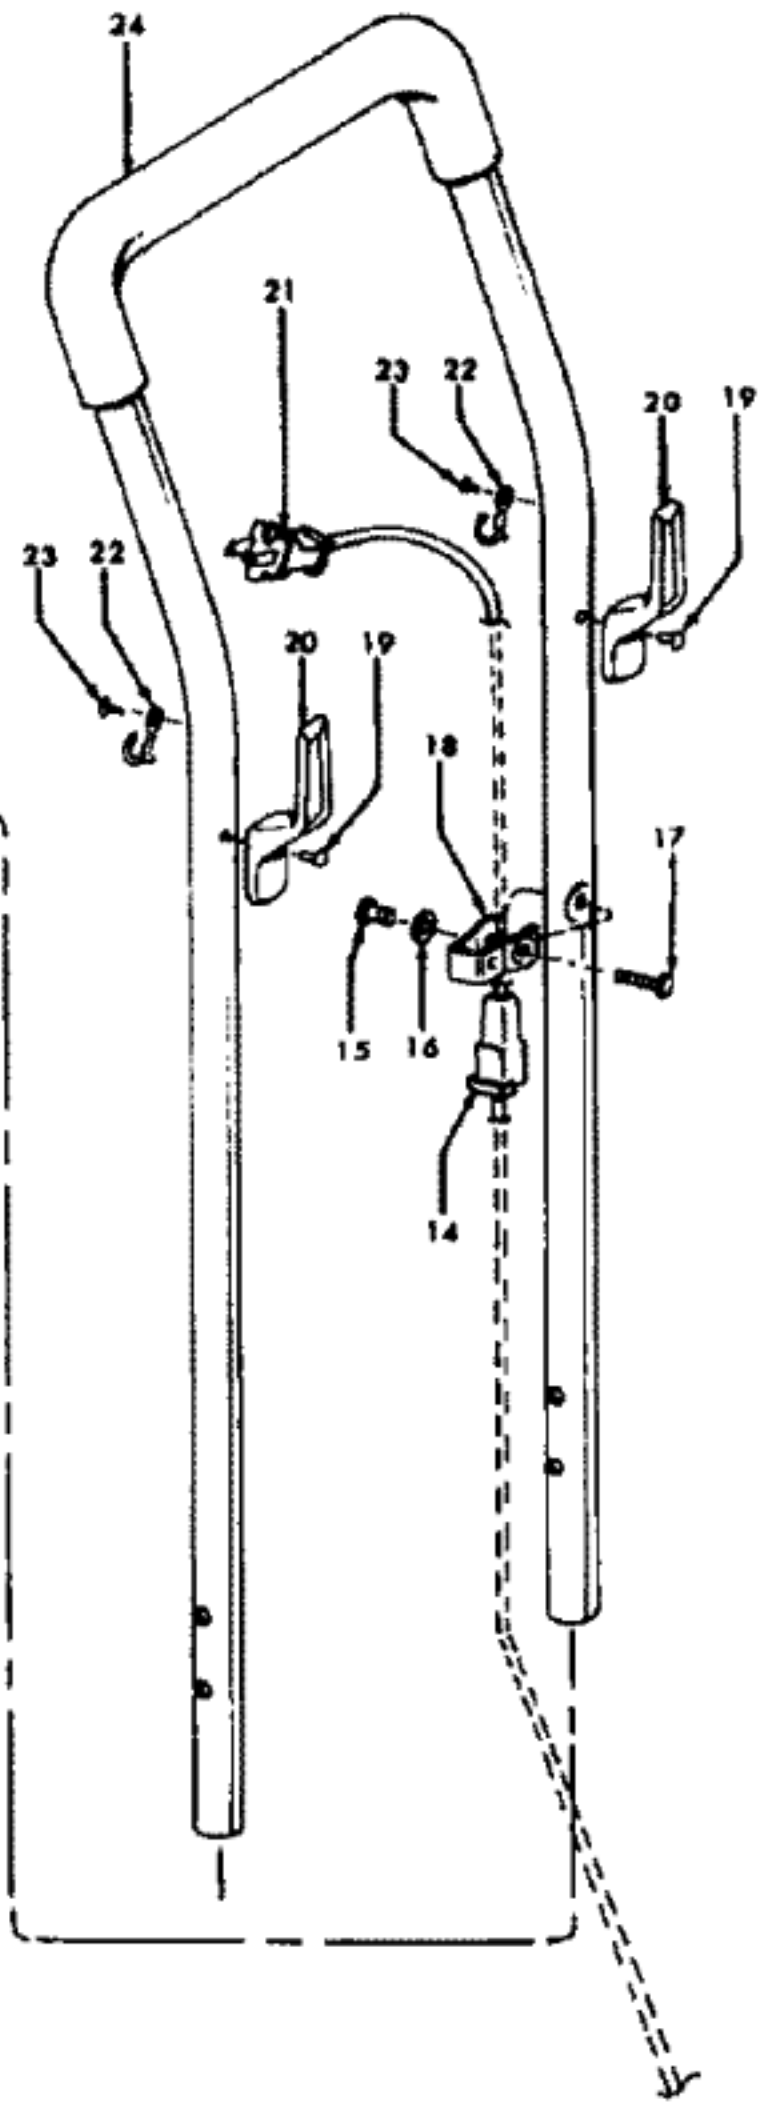

Model Number: C1820---

BOM/Serial #: C1820---

Graphic Title: HANDLE, DIRTCUP, OUTERBAG

Image	Key	Part Number	Description	Substitution	Qty.
1	1	38336019	JACKET SUPP SPRING-U		2
1	2	41128016	BAG SPING/CLIP ASSEM		1
1	3	43667040	CLOTH BAG-AAW/AG	43667056	1
1	3	013759--	LOCK RING		1
1	3	43667056	CLOTH BAG-AG		1
1	4	34112015	SEAL	34122009	1
1	5	35173001	BAG EXPANDER-U7063		2
1	6	41427012	CUP SUPPORT		1
1	7	36155011	LATCH - AG - U7063		4
1	8	34123020	GASKET		2
1	9	38775001	DIRT CUP-U7063		2
1	10	38673001	BELLOWS - AG		2
1	11	017206--	SCREW 64		1
1	11	049044--	CLAMP BAND		2
1	11	015854EF	NUT		1
1	12	36112002	SCREW-7069/71		4
1	13	41424018	BAG FLANGE		2
1	14	36215025	CORD PROTECTOR-HP-U7		1
1	15	32277008	HANDLE CLAMP NUT		1
1	16	013704--	LOCK WASHER		1
1	17	21631302	HANDLE BOLT-U7047/45		1
1	18	34785017	CORD RETAINER		1
1	19	21288010	POP RIVET		2
1	20	39441016	CORD CLIP-AG-C1K01		1
1	21	46562016	ATTACH CORD-AAW-C111	91001025	1
1	21	46383262	ATTACHMENT CORD - AA	46383193	1
1	22	161184--	BAG SUPPORT HOOK		2
1	23	21288401	BLIND RIVET S S		2
1	24	48646080	HANDLE COMPLETE - C1		1