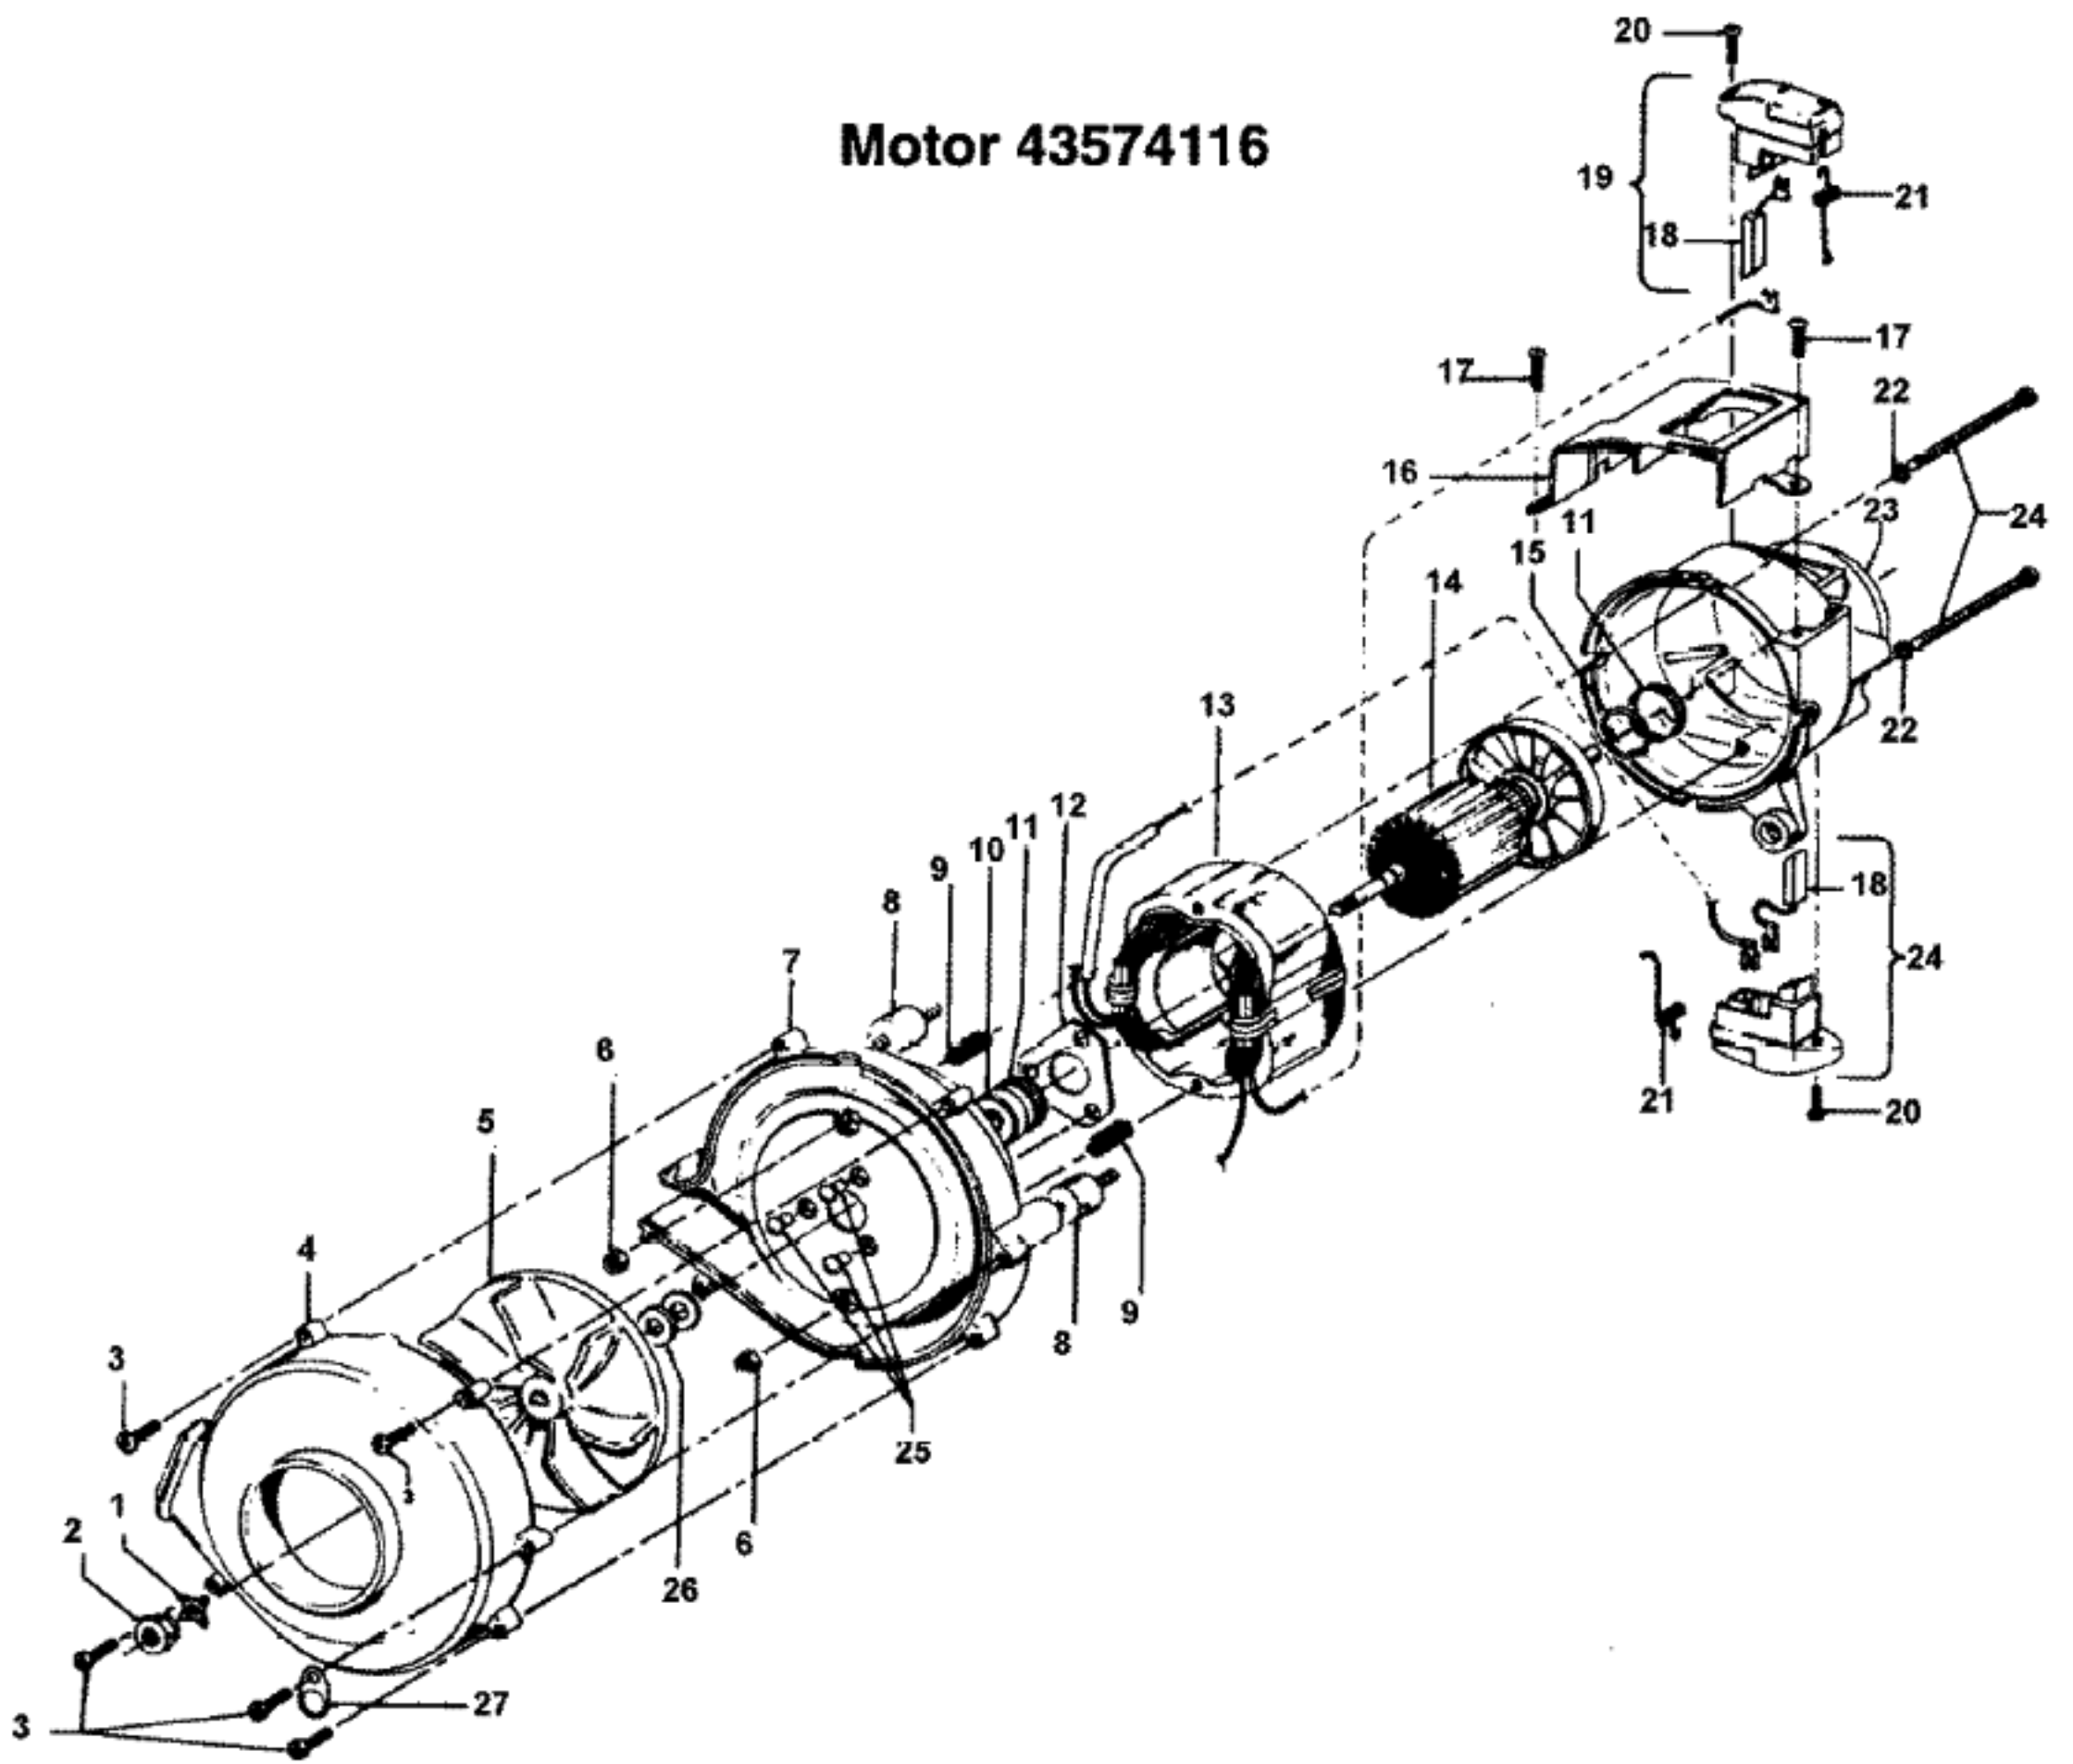

Motor 43574116

Model Number: C1820---

BOM/Serial #: C1820---

Graphic Title: MOTOR ASSEMBLY

Image	Key	Part Number	Description	Substitution	Qty.
1	1	36128003	LOCK WASHER		1
1	2	33426001	NUT-S3005		1
1	3	21447072	SCREW		1
1	4	38736025	FAN CHAMBER COVER-U7		1
1	5	38755012	FAN -U7069		1
1	6	21641557	NUT-U7069/71		1
1	7	43588018	FAN CHAMBER ASSM-U70		1
1	8	32724015	SANDWICH MOUNT-U7069		1
1	9	012854--	SPRING		1
1	10	24152807	MOTOR BEARING - 8MM		1
1	11	24198001	STAR RING-U7069/71		1
1	12	012025--	MTR BRG RETAINER-U70		1
1	13	45311056	FIELD COIL - 6.5 - U	90001007	1
1	14	44765184	ARMATURE - C1119		1
1	15	21345115	WAVE SPRING WASHER		1
1	16	37257086	AIR INTAKE DUCT - U7		1
1	17	21447041	SCREW		1
1	18	47315010	BRUSH & TERM ASSM-U7		1
1	19	47318008	BRUSH CARRIER ASSM-U		1
1	20	21479302	SCREW-U7069/71		1
1	21	38353004	SPRING U3101/3 U4201		1
1	22	21338006	LOCK WASHER-U7069/71		1
1	23	37191090	MOTOR HOUSING-U7069/		1
1	24	21563061	SCREW-U7069/71		1
1	25	012503EF	RIVET-SEMI TUBULAR		1
1	26	166563--	WASHER		1
1	27	045517--	WIRE HOLDER		1