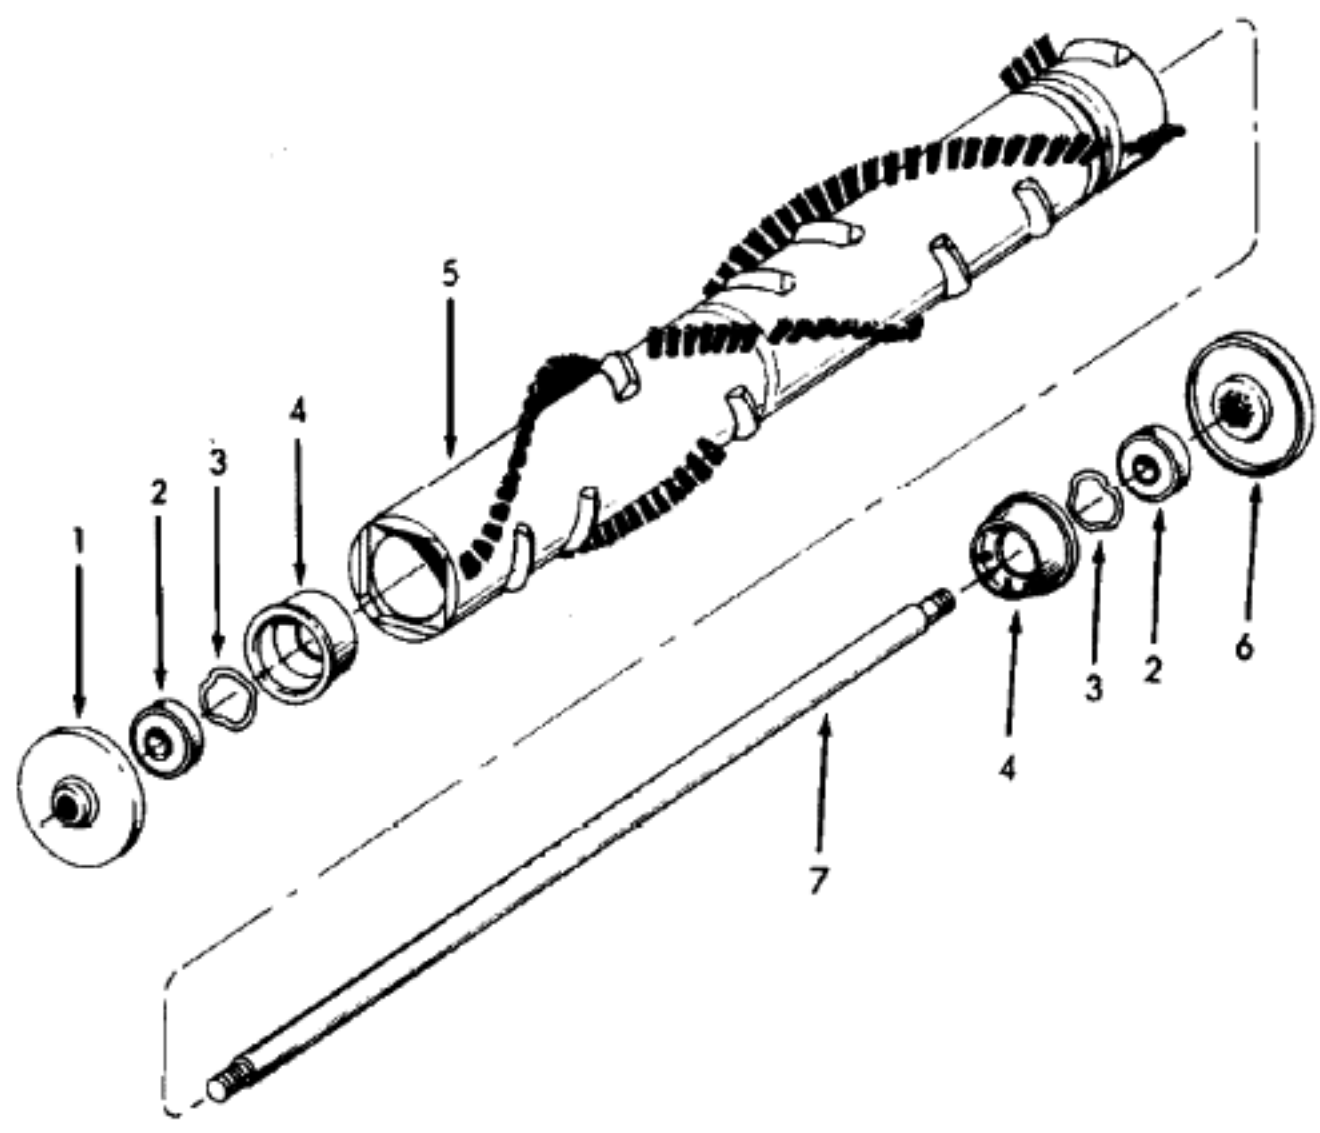

Model Number: C1820---
BOM/Serial #: C1820---
Graphic Title: AGITATOR

Image	Key	Part Number	Description	Substitution	Qty.
1	1	41435066	THREAD GUARD ASSM-U7		1
1	2	24152807	MOTOR BEARING - 8MM		1
1	3	21345113	WAVE SPRING WASHER-U		1
1	4	36422004	AGITATOR END-U7069/7		1
1	5	48416017	AGITATOR BODY & ENDS		1
1	5	48416013	AGITATOR BODY & ENDS		1
1	6	41435061	THREAD GUARD ASSM-U7		1
1	7	32873007	AGITATOR SHAFT-U7069		1
1	7	32873004	AGITATOR SHAFT-U7071		1
1	8	48416036	AGITATOR COMPLETE-U7		1
1	8	48416035	AGITATOR COMPLETE-U7		1