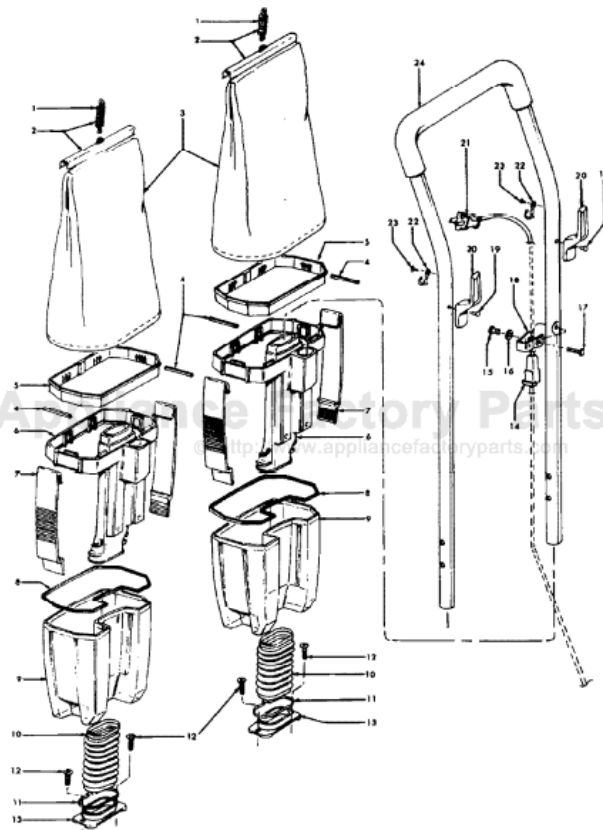

[Find Your HOOVER Vacuum Cleaner Parts - Select From 1456 Models](#)

----- Manual continues below part list -----