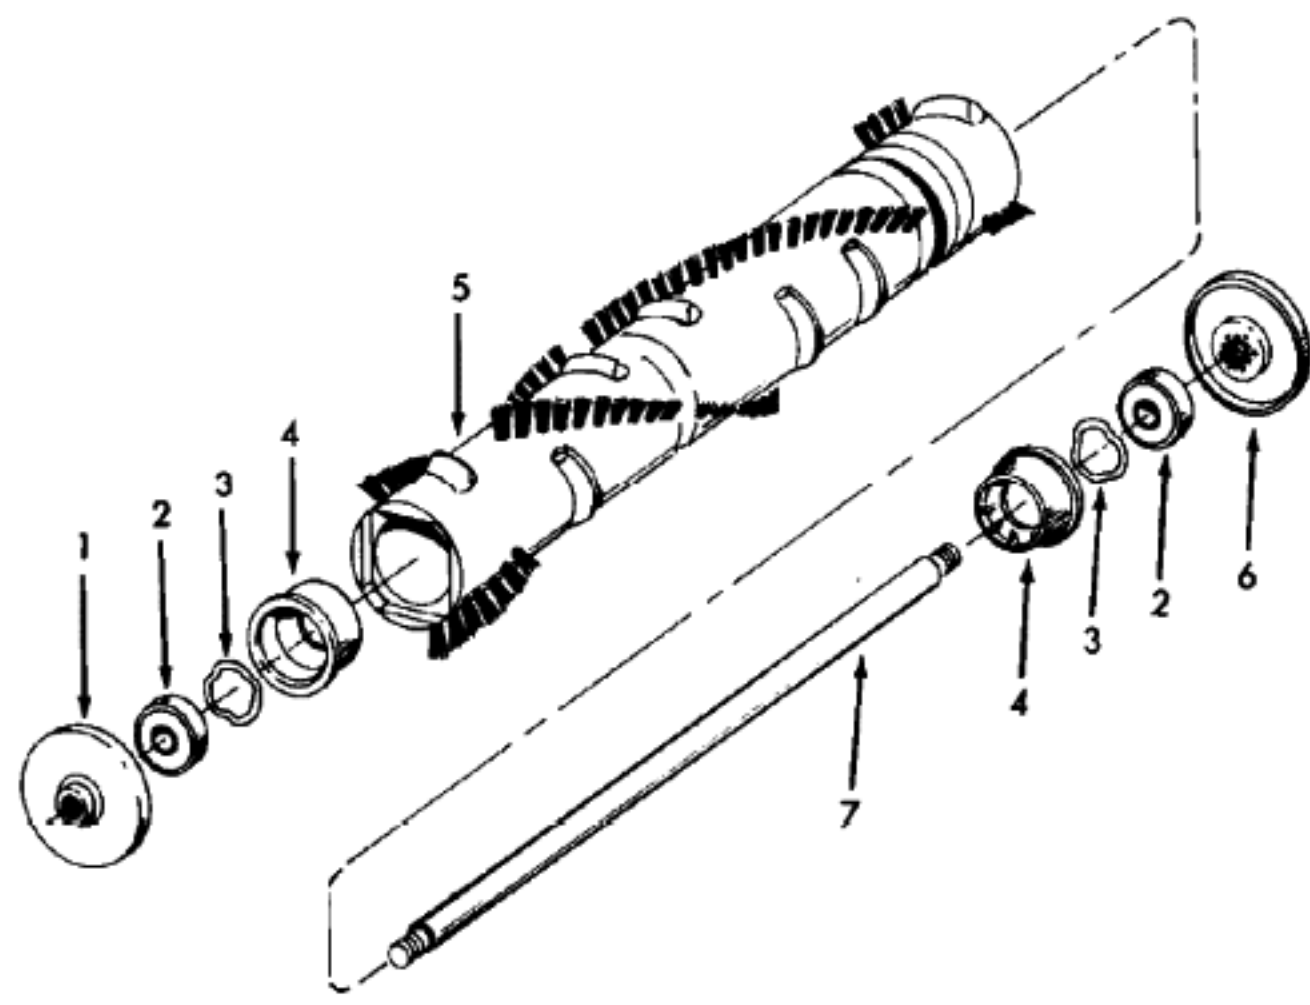

Model Number: C1820---
BOM/Serial #: C1820---
Graphic Title: AGITATOR

Image	Key	Part Number	Description	Substitution	Qty.
1	1	41435066	THREAD GUARD ASSM-U7		1
1	2	24152807	MOTOR BEARING - 8MM		1
1	3	21345113	WAVE SPRING WASHER-U		1
1	4	36422004	AGITATOR END-U7069/7		1
1	5	48416017	AGITATOR BODY & ENDS		1
1	5	48416013	AGITATOR BODY & ENDS		1
1	6	41435061	THREAD GUARD ASSM-U7		1
1	7	32873007	AGITATOR SHAFT-U7069		1
1	7	32873004	AGITATOR SHAFT-U7071		1
1	8	48416036	AGITATOR COMPLETE-U7		1
1	8	48416035	AGITATOR COMPLETE-U7		1