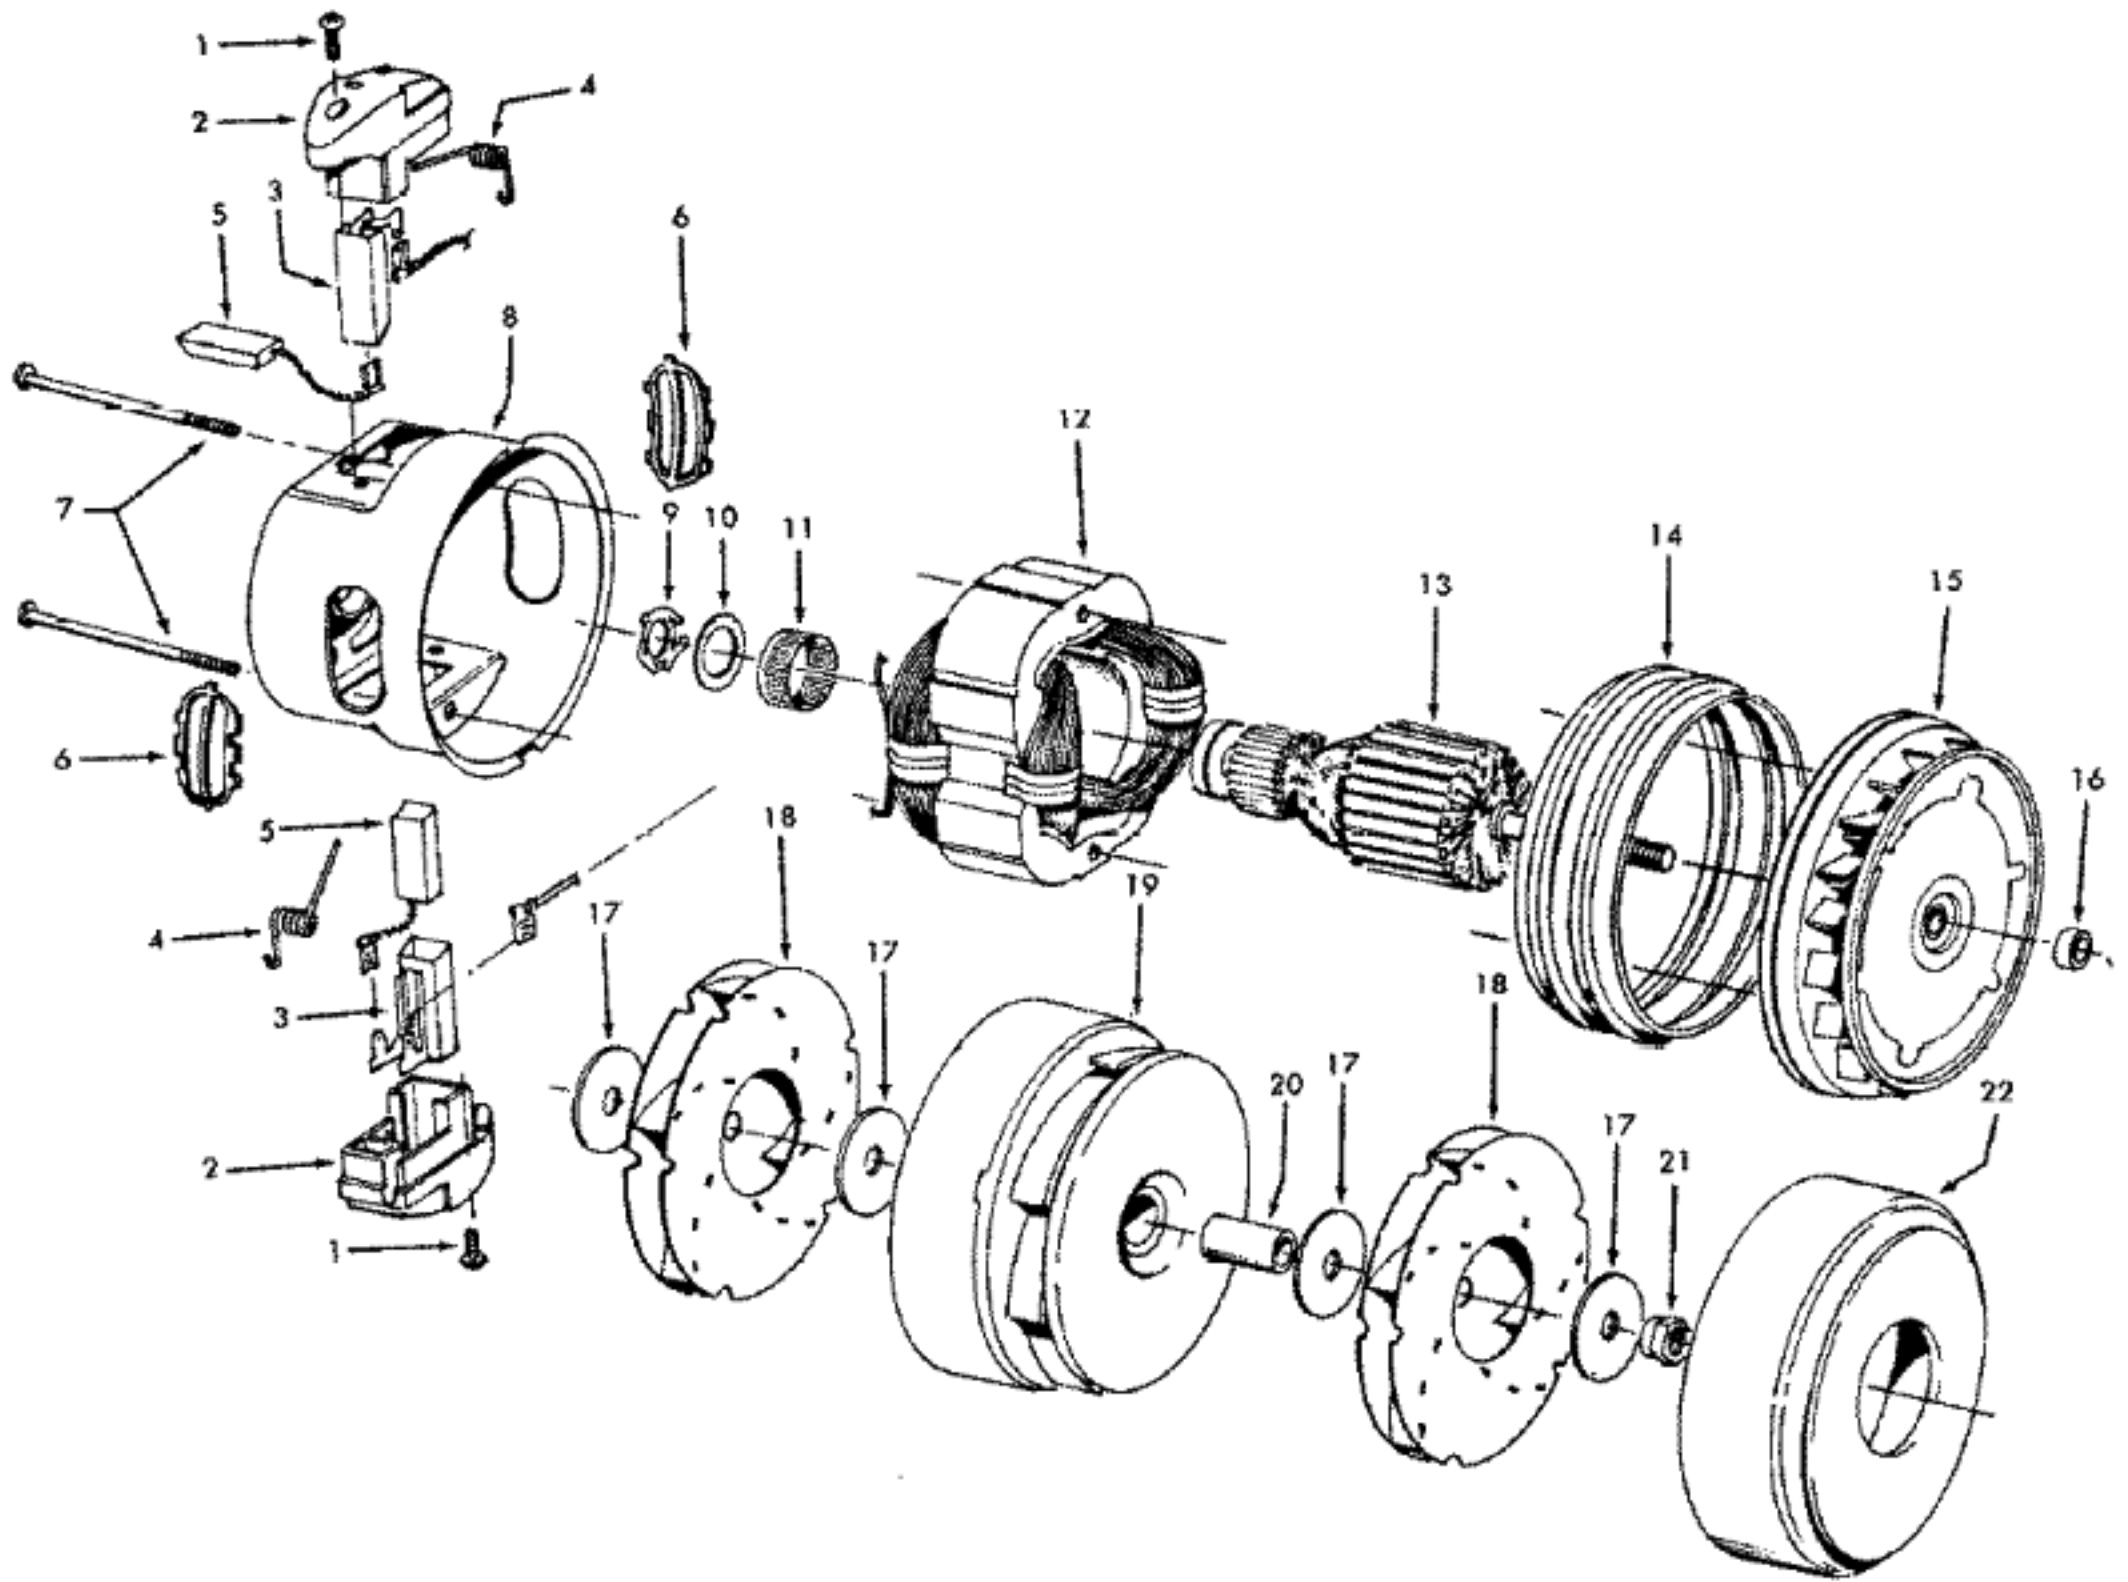

Model Number: C2075---

BOM/Serial #: C2075---

Graphic Title: MOTOR ASSEMBLY

Image	Key	Part Number	Description	Substitution	Qty.
1	1	H-21429406	SCREW S3057-59-61		1
1	2	H-168038	BRUSH HOUSING-ONLY-S		1
1	3	168506--	BRUSH HOUSING COMP-S		1
1	4	H-38353004	SPRING U3101/3 U4201		1
1	5	H-167679	CARBON BRUSH COMPLET		1
1	6	H-169702BZ	WIRE PROTECT BUSHING		1
1	7	H-36112003	BOLT		1
1	8	H-42192016	MOTOR HOUSING-C2075		1
1	9	H-21345116	SPRING WASHER-C2075		1
1	10	H-21312778	THRUST WASHER-C2075		1
1	11	H-24198002	STAR RING-C2075		1
1	12	H-45311048	FIELD COIL-C2075		1
1	13	H-44765185	ARMATURE & BRG-C2075		1
1	14	H-31195003	INSULATOR -C2075		1
1	15	H-43551013	DIFFUSER-C2075		1
1	16	H-31148009	SPACER -C2075		1
1	17	H-21312701	WASHER		1
1	18	H-43566017	FAN	43566007	1
1	19	H-42192033	INTERSTAGE-C2075		1
1	20	H-31743003	SPACER -C2075		1
1	21	H-33426001	NUT-S3005		1
1	22	H-37196087	FAN COVER -C2075		1