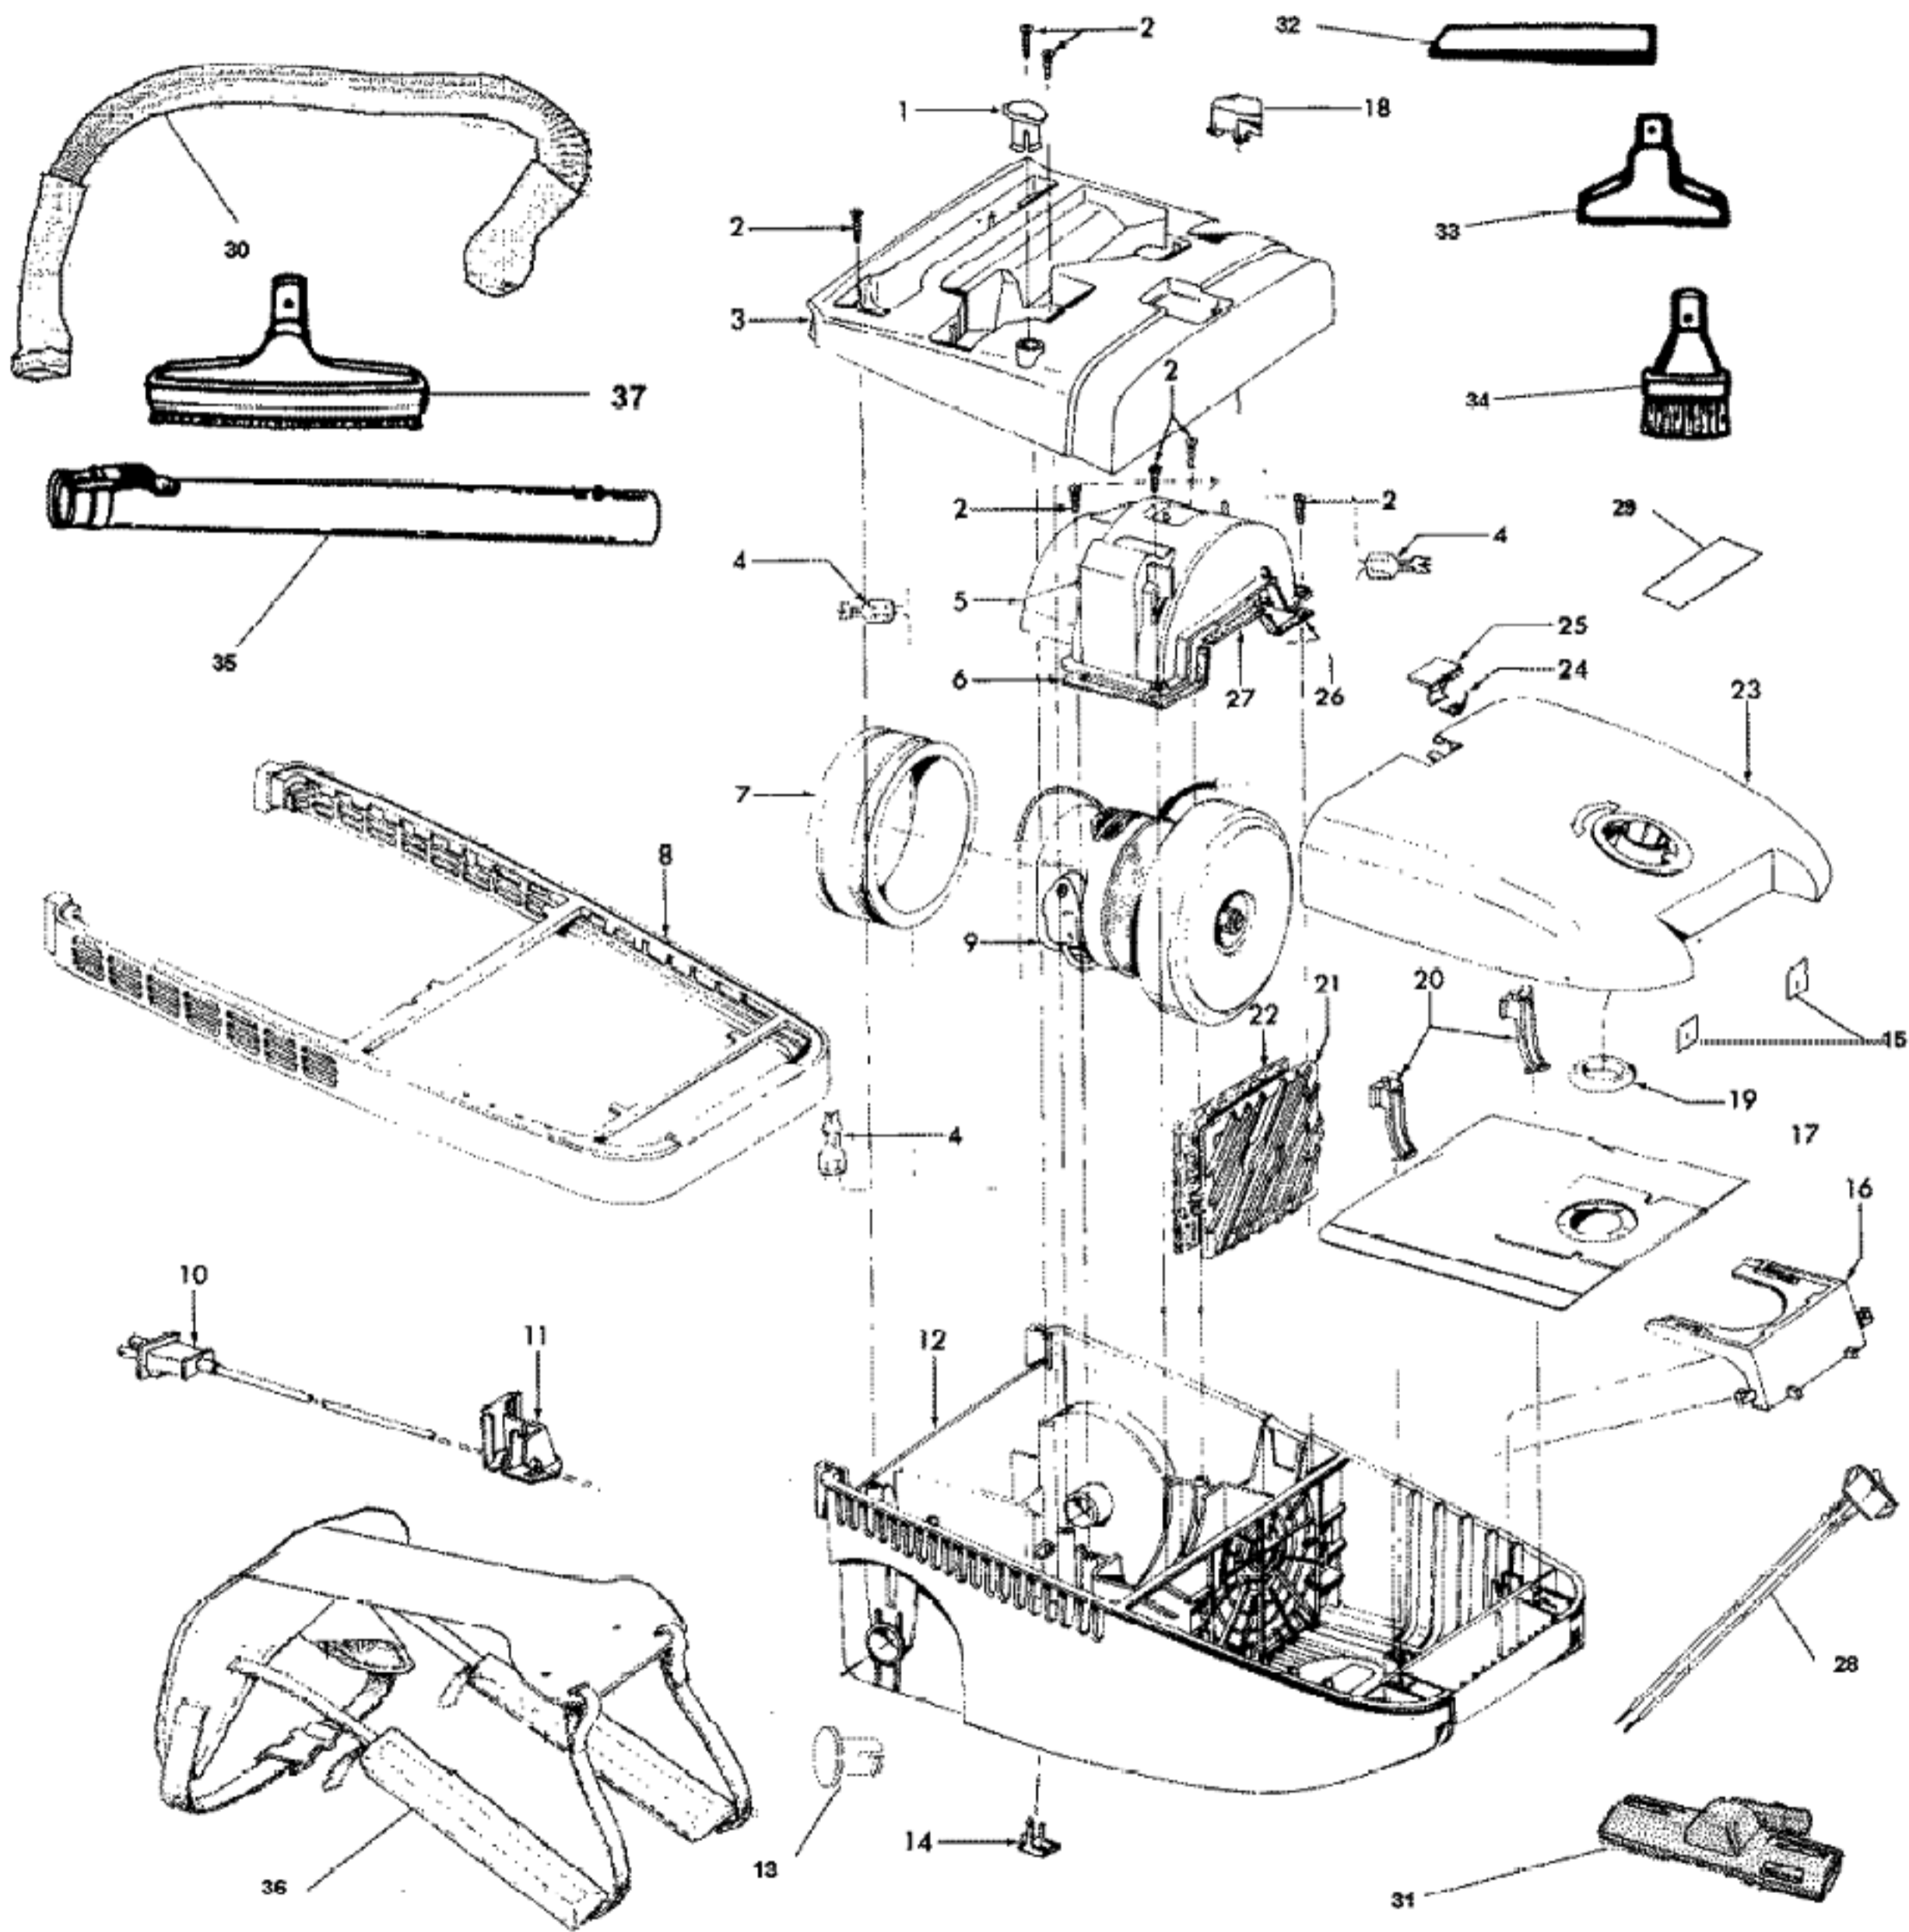

This Owner's Manual is provided and hosted by Appliance Factory Parts.

HOOVER C2089 Owner's Manual

[Shop genuine replacement parts for HOOVER C2089](#)

[Find Your HOOVER Vacuum Cleaner Parts - Select From 1456 Models](#)

----- Manual continues below part list -----

Available Replacement Parts for HOOVER C2089

H-4010064S	BAG OEM HOOVER (3 PACK)
H-43414073	Floor brush.
H-43414064	DUSTING BRUSH (ONE PEICE)
H-38765009	SECONDARY FILTER

Item	Part Number	Part Description	Alt Part	Series	Qty
1	37911097	SNAP PLUG-C2089			1
2	21447217	SCREW-SELF TAPPING			1
3	41426157	MTR COVER-AG-C2089			1
4	012227--	TERMINALS-0513			1
5	41312042	MTR RETAINER-AG C208			1
6	W10124350	NOT REQUIRED PART OR SEE NOTE RETAINER :			1
7	36322031	MOTOR MOUNT			1
8	36235069	FURNITURE GUARD-AG-S			1
9	43576222	MTR ASSM COMP C-2089			1
	28382085	THERMAL PROTECTOR-S3			1
10	46563019	ATTACH CORD-C2089			1
11	36215034	STRAIN RELIEF-AG-S35			1
12	42215053	MAIN BDY ASSEM-AG			1
13	40201256	HARNESS ATTACH PACK			1
14	37258136	PTO COVER-AG-S3547			1
15	21378159	SPEED CLIP-S3603,09,			1
16	36424010	BAG COLLAR SUPPORT			1
17	4010064S	FUTURA/SPECT BAG - 3-PK			1
	4010344S	10 PK FUT/SP BAG			1
	43662035	CLOTH BG ASSM-C2089			1
18	37911098	SNAP COVER-C2089			1
19	36424012	BAG COLLAR SEAL-AG			1
20	36151027	BAG LID HINGE			2
21	37944005	FILTER RETAINER			1
22	38765009	SECONDARY FILTER			1
23	42217195	BG LID ASSM-AG-C2089			1
24	38351009	TORSION SPRING			1
25	36153040	BAG LID LATCH-AG-S35			1
26	34633002	RETAINER SEAL-LH			1
27	34123040	RETAINER SEAL-CENTER			1
28	28161070	SWITCH W/LEADS-C2089			1
29	52125152	BAG LID LABEL-C2089			1
30	43434270	HOSE ASSM-C2089			1
31	4341401P	RUG & FLOOR NOZZLE			1
32	38617017	CREVICE TOOL-AG -S32			1
33	43414057	FURNITURE NOZZLE-AG-			1
34	43414064	DUSTING BRUSH-AG			1
35	43453027	EXTENSION TUBE ASSEM			1
36	48615023	HARNESS ASSM-C2089			1
37	43414073	FLOOR BRUSH-AG-S3273			1
996	40201257	SHDLR HARNESS HRDWR			1
	40201256	HARNESS ATTACH PACK			1
	56711157	OWNER MANUAL - C2089			1