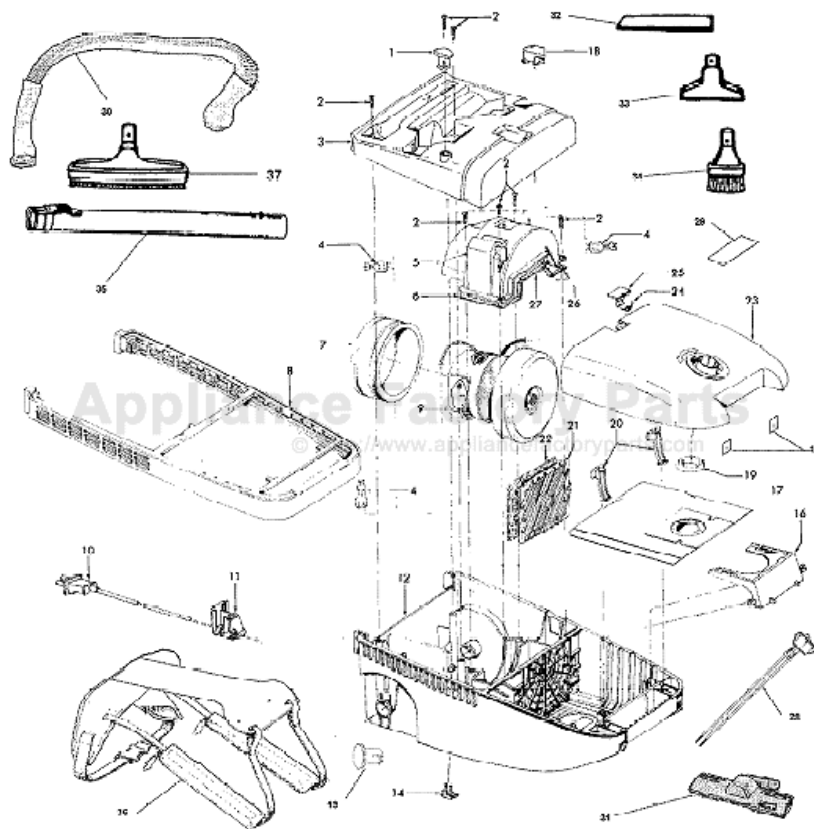

This Owner's Manual is provided and hosted by Appliance Factory Parts.

HOOVER C2089 Owner's Manual

[Shop genuine replacement parts for HOOVER C2089](#)

[Find Your HOOVER Vacuum Cleaner Parts - Select From 1456 Models](#)

----- Manual continues below part list -----

Available Replacement Parts for HOOVER C2089

H-4010064S	BAG OEM HOOVER (3 PACK)
H-43414073	Floor brush.
H-43414064	DUSTING BRUSH (ONE PEICE)
H-38765009	SECONDARY FILTER

Item	Part Number	Part Description	Alt Part	Series	Qty
1	37911097	SNAP PLUG-C2089			1
2	21447217	SCREW-SELF TAPPING			1
3	41426157	MTR COVER-AG-C2089			1
4	012227--	TERMINALS-0513			1
5	41312042	MTR RETAINER-AG C208			1
6	W10124350	NOT REQUIRED PART OR SEE NOTE RETAINER :			1
7	36322031	MOTOR MOUNT			1
8	36235069	FURNITURE GUARD-AG-S			1
9	43576222	MTR ASSM COMP C-2089			1
	28382085	THERMAL PROTECTOR-S3			1
10	46563019	ATTACH CORD-C2089			1
11	36215034	STRAIN RELIEF-AG-S35			1
12	42215053	MAIN BDY ASSEM-AG			1
13	40201256	HARNESS ATTACH PACK			1
14	37258136	PTO COVER-AG-S3547			1
15	21378159	SPEED CLIP-S3603,09,			1
16	36424010	BAG COLLAR SUPPORT			1
17	4010064S	FUTURA/SPECT BAG - 3-PK			1
	4010344S	10 PK FUT/SP BAG			1
	43662035	CLOTH BG ASSM-C2089			1
18	37911098	SNAP COVER-C2089			1
19	36424012	BAG COLLAR SEAL-AG			1
20	36151027	BAG LID HINGE			2
21	37944005	FILTER RETAINER			1
22	38765009	SECONDARY FILTER			1
23	42217195	BG LID ASSM-AG-C2089			1
24	38351009	TORSION SPRING			1
25	36153040	BAG LID LATCH-AG-S35			1
26	34633002	RETAINER SEAL-LH			1
27	34123040	RETAINER SEAL-CENTER			1
28	28161070	SWITCH W/LEADS-C2089			1
29	52125152	BAG LID LABEL-C2089			1
30	43434270	HOSE ASSM-C2089			1
31	4341401P	RUG & FLOOR NOZZLE			1
32	38617017	CREVICE TOOL-AG -S32			1
33	43414057	FURNITURE NOZZLE-AG-			1
34	43414064	DUSTING BRUSH-AG			1
35	43453027	EXTENSION TUBE ASSEM			1
36	48615023	HARNESS ASSM-C2089			1
37	43414073	FLOOR BRUSH-AG-S3273			1
996	40201257	SHDLR HARNESS HRDWR			1
	40201256	HARNESS ATTACH PACK			1
	56711157	OWNER MANUAL - C2089			1