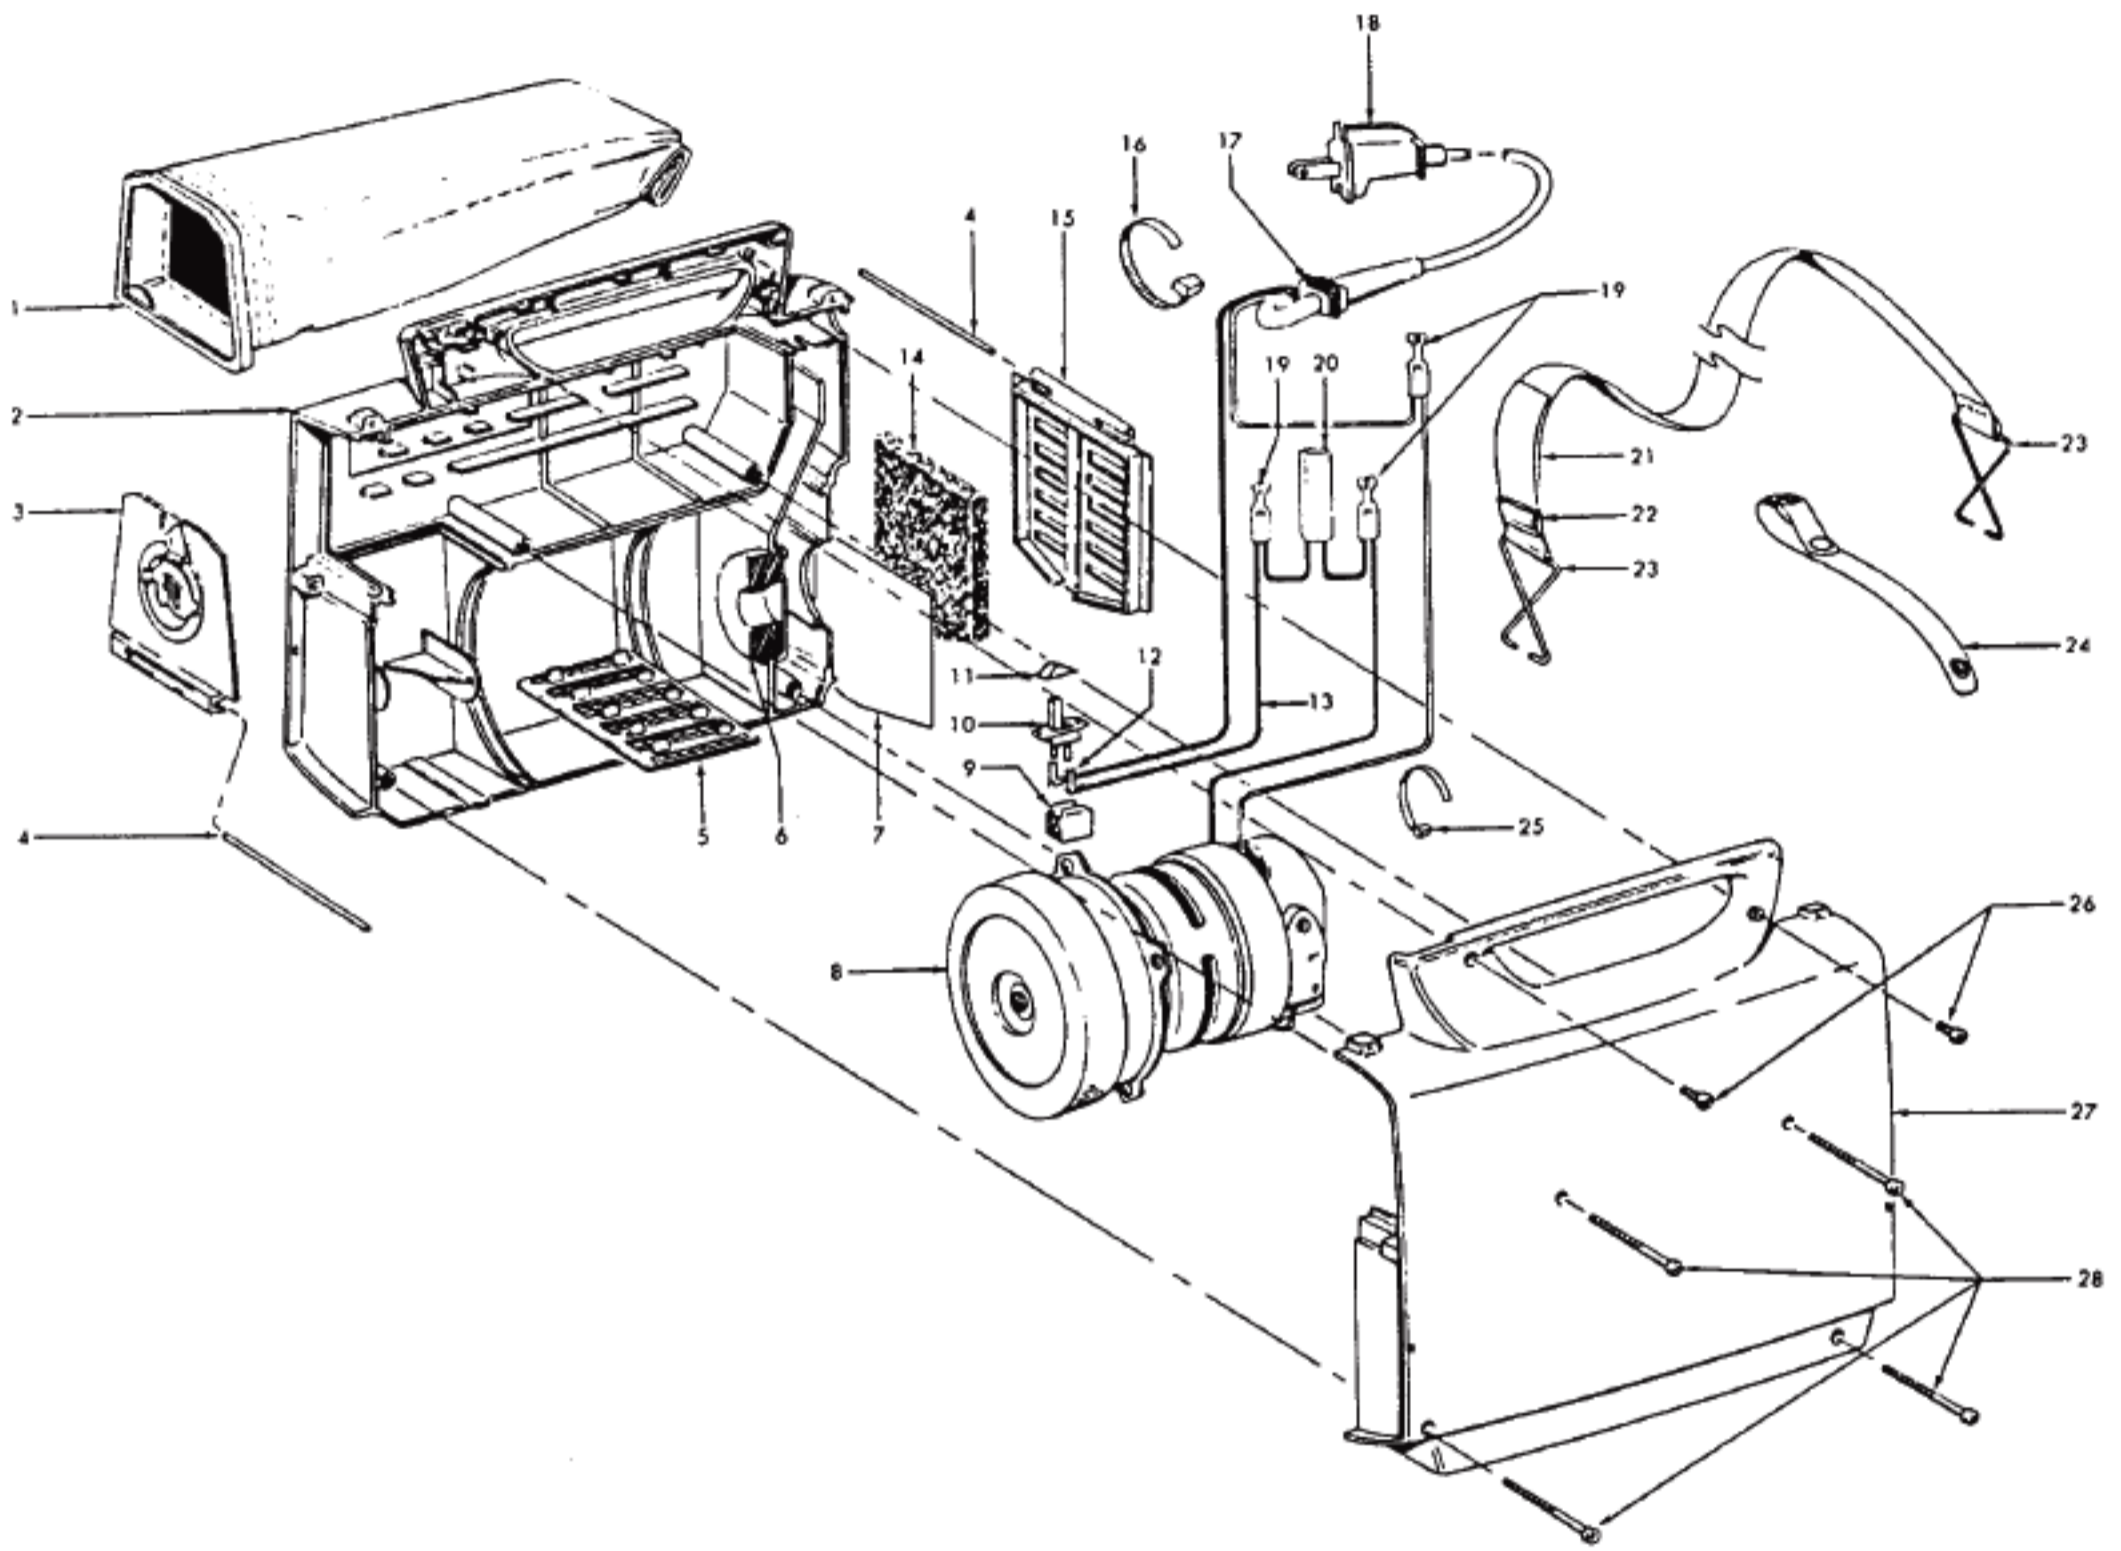

This Owner's Manual is provided and hosted by [Appliance Factory Parts](#).

HOOVER C2093 Owner's Manual

[Shop genuine replacement parts for HOOVER C2093](#)

[Find Your HOOVER Vacuum Cleaner Parts - Select From 1456 Models](#)

----- Manual continues below part list -----

Available Replacement Parts for HOOVER C2093

[H-43414064](#)

DUSTING BRUSH (ONE PEICE)

Portapower Cleaner

Model C2093

Ref. No.	Part No.	Description
1	40100082	Disposable Bag (6 - Pk.)
2	42222159	Housing Assm. - R.H. - ML
3	42227039	Bag Door Assm.
4	162062AY	Hinge Pin (2)
5	162083JM	Secondary Filter
6	33712005	Pressure Pad
7	38768025	Exhaust Filter
8	43177069	Motor Assm. Comp.
9	37922002	Terminal Shield
10	28177006	Switch
11	38421012	Switch Button - AG
12	27666702	* Terminal (Lead Wire)
13	46213030	+ Lead Wire (Black)
14	34366001	Diffuser
15	162059AG	Diffuser Door
16	27479307	* Cable Tie
17	36215015	Cord Protector - AG

Ref. No.	Part No.	Description
18	46363099	Attach. Cord - NM
19	12227	Insulated Terminal (3)
20	47534018	Thermal Protector
21	48615001	Carrying Strap Assm. - AG - (Inc. It 22) (Does not include item 23)
22	15668	+* Strap Buckle
23	33153002	Strap Hook
24	48615012	Cord Storage Strap Assm.
25	27479307	* Lead Wire Tie
26	21447043	* Screw - Self Tapping - AZ (2)
27	37223143	Housing Assm. - L.H. - ML
28	21479573	Screw - Self Tapping (4)

PACKAGING MATERIAL

58152062	+ Carton
56712008	Owner Manual

Cleaning Tools & Hose

Model C2093

Ref. No.	Part No.	Description
1	43434213	Hose Comp.
2	12593JM	Hose Connector
3	32156010	Hose Sleeve (2)
4	12615BZ	Hose Connector Collar
5	43434213	Hose Complete
6	36116008	+ Hose Connector Collar
7	43466053	+ Hose Grip Assm.
8	36153009	Latch Ring - AG
9	31753005	Tube - Cut - AG
10	39511005	+ Crevice Too[Brush
11	43414108	Tubular Nozzle Assm. - AG
12	38616001	Adapter/Tubular Nozzle - AG
13	43414064	Dusting Brush Assm. - AG
14	38617017	Crevice Tool