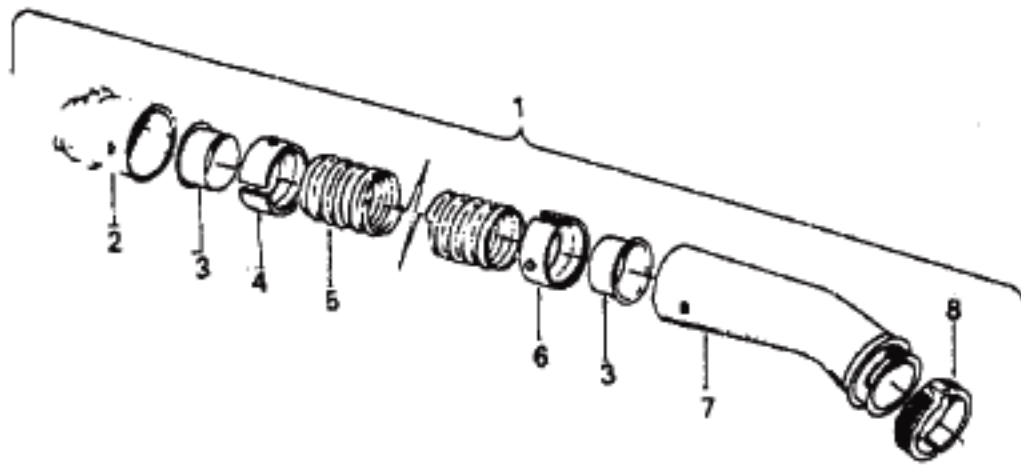

# Portapower Cleaner

Model C2093

Ref. No.	Part No.	Description
1	40100082	Disposable Bag (6 - Pk.)
2	42222159	Housing Assm. - R.H. - ML
3	42227039	Bag Door Assm.
4	162062AY	Hinge Pin (2)
5	162083JM	Secondary Filter
6	33712005	Pressure Pad
7	38768025	Exhaust Filter
8	43177069	Motor Assm. Comp.
9	37922002	Terminal Shield
10	28177006	Switch
11	38421012	Switch Button - AG
12	27666702	* Terminal (Lead Wire)
13	46213030	+ Lead Wire (Black)
14	34366001	Diffuser
15	162059AG	Diffuser Door
16	27479307	* Cable Tie
17	36215015	Cord Protector - AG

Ref. No.	Part No.	Description
18	46363099	Attach. Cord - NM
19	12227	Insulated Terminal (3)
20	47534018	Thermal Protector
21	48615001	Carrying Strap Assm. - AG - (Inc. It 22) (Does not include item 23)
22	15668	+* Strap Buckle
23	33153002	Strap Hook
24	48615012	Cord Storage Strap Assm.
25	27479307	* Lead Wire Tie
26	21447043	* Screw - Self Tapping - AZ (2)
27	37223143	Housing Assm. - L.H. - ML
28	21479573	Screw - Self Tapping (4)

# Cleaning Tools & Hose

Model C2093

Ref. No.	Part No.	Description
1	43434213	Hose Comp.
2	12593JM	Hose Connector
3	32156010	Hose Sleeve (2)
4	12615BZ	Hose Connector Collar
5	43434213	Hose Complete
6	36116008	+ Hose Connector Collar
7	43466053	+ Hose Grip Assm.
8	36153009	Latch Ring - AG
9	31753005	Tube - Cut - AG
10	39511005	+ Crevice Too[ Brush
11	43414108	Tubular Nozzle Assm. - AG
12	38616001	Adapter/Tubular Nozzle - AG
13	43414064	Dusting Brush Assm. - AG
14	38617017	Crevice Tool