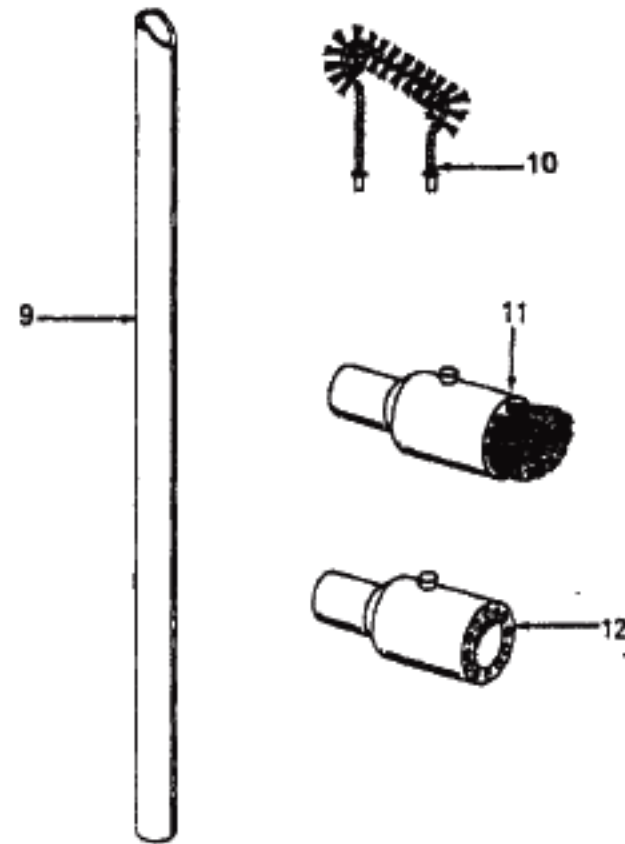

# Portapower Cleaner

Model C2093

Ref. No.	Part No.	Description
1	40100082	Disposable Bag (6 - Pk.)
2	42222159	Housing Assm. - R.H. - ML
3	42227039	Bag Door Assm.
4	162062AY	Hinge Pin (2)
5	162083JM	Secondary Filter
6	33712005	Pressure Pad
7	38768025	Exhaust Filter
8	43177069	Motor Assm. Comp.
9	37922002	Terminal Shield
10	28177006	Switch
11	38421012	Switch Button - AG
12	27666702	* Terminal (Lead Wire)
13	46213030	+ Lead Wire (Black)
14	34366001	Diffuser
15	162059AG	Diffuser Door
16	27479307	* Cable Tie
17	36215015	Cord Protector - AG

Ref. No.	Part No.	Description
18	46363099	Attach. Cord - NM
19	12227	Insulated Terminal (3)
20	47534018	Thermal Protector
21	48615001	Carrying Strap Assm. - AG - (Inc. It 22) (Does not include item 23)
22	15668	+* Strap Buckle
23	33153002	Strap Hook
24	48615012	Cord Storage Strap Assm.
25	27479307	* Lead Wire Tie
26	21447043	* Screw - Self Tapping - AZ (2)
27	37223143	Housing Assm. - L.H. - ML
28	21479573	Screw - Self Tapping (4)

# Cleaning Tools & Hose

Model C2093

Ref. No.	Part No.	Description
1	43434213	Hose Comp.
2	12593JM	Hose Connector
3	32156010	Hose Sleeve (2)
4	12615BZ	Hose Connector Collar
5	43434213	Hose Complete
6	36116008	+ Hose Connector Collar
7	43466053	+ Hose Grip Assm.
8	36153009	Latch Ring - AG
9	31753005	Tube - Cut - AG
10	39511005	+ Crevice Too[ Brush
11	43414108	Tubular Nozzle Assm. - AG
12	38616001	Adapter/Tubular Nozzle - AG
13	43414064	Dusting Brush Assm. - AG
14	38617017	Crevice Tool