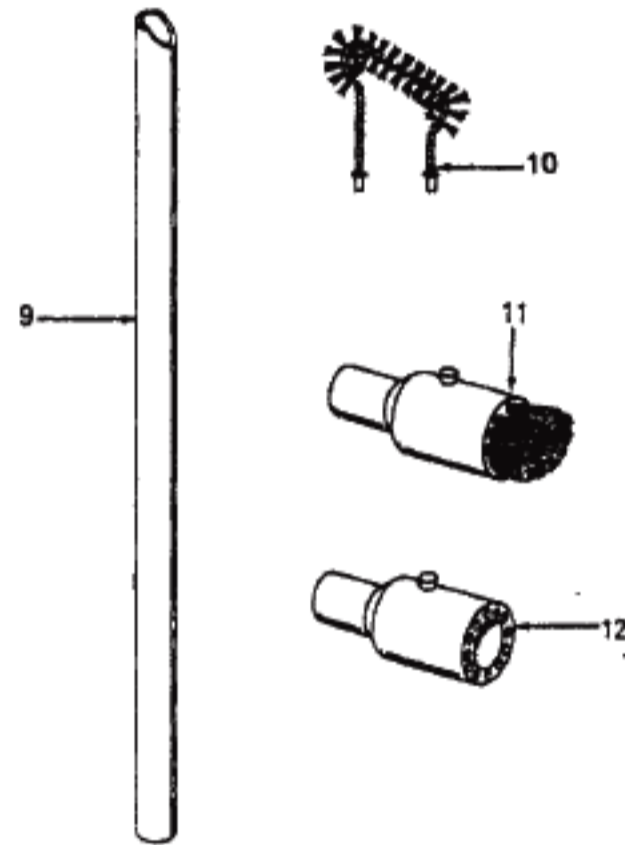

----- Manual continues below part list -----

Available Replacement Parts for HOOVER C2093

[H-43414064](#)

DUSTING BRUSH (ONE PEICE)

Portapower Cleaner

Model C2093

Ref. No.	Part No.	Description
1	40100082	Disposable Bag (6 - Pk.)
2	42222159	Housing Assm. - R.H. - ML
3	42227039	Bag Door Assm.
4	162062AY	Hinge Pin (2)
5	162083JM	Secondary Filter
6	33712005	Pressure Pad
7	38768025	Exhaust Filter
8	43177069	Motor Assm. Comp.
9	37922002	Terminal Shield
10	28177006	Switch
11	38421012	Switch Button - AG
12	27666702	* Terminal (Lead Wire)
13	46213030	+ Lead Wire (Black)
14	34366001	Diffuser
15	162059AG	Diffuser Door
16	27479307	* Cable Tie
17	36215015	Cord Protector - AG

Ref. No.	Part No.	Description
18	46363099	Attach. Cord - NM
19	12227	Insulated Terminal (3)
20	47534018	Thermal Protector
21	48615001	Carrying Strap Assm. - AG - (Inc. It 22) (Does not include item 23)
22	15668	+* Strap Buckle
23	33153002	Strap Hook
24	48615012	Cord Storage Strap Assm.
25	27479307	* Lead Wire Tie
26	21447043	* Screw - Self Tapping - AZ (2)
27	37223143	Housing Assm. - L.H. - ML
28	21479573	Screw - Self Tapping (4)

PACKAGING MATERIAL

58152062	+ Carton
56712008	Owner Manual

Cleaning Tools & Hose

Model C2093

Ref. No.	Part No.	Description
1	43434213	Hose Comp.
2	12593JM	Hose Connector
3	32156010	Hose Sleeve (2)
4	12615BZ	Hose Connector Collar
5	43434213	Hose Complete
6	36116008	+ Hose Connector Collar
7	43466053	+ Hose Grip Assm.
8	36153009	Latch Ring - AG
9	31753005	Tube - Cut - AG
10	39511005	+ Crevice Too[Brush
11	43414108	Tubular Nozzle Assm. - AG
12	38616001	Adapter/Tubular Nozzle - AG
13	43414064	Dusting Brush Assm. - AG
14	38617017	Crevice Tool