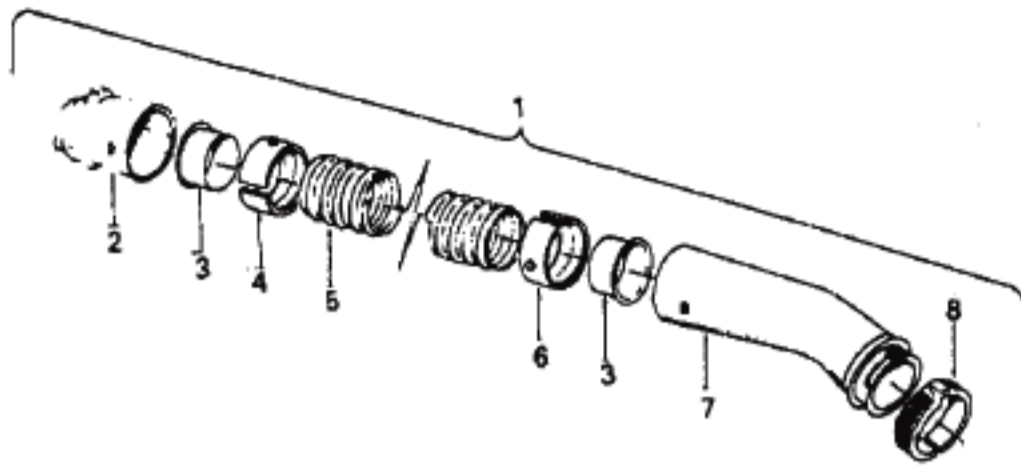

----- Manual continues below part list -----

Available Replacement Parts for HOOVER C2093

[H-43414064](#)

DUSTING BRUSH (ONE PEICE)

Portapower Cleaner

Model C2093

Ref. No.	Part No.	Description
1	40100082	Disposable Bag (6 - Pk.)
2	42222159	Housing Assm. - R.H. - ML
3	42227039	Bag Door Assm.
4	162062AY	Hinge Pin (2)
5	162083JM	Secondary Filter
6	33712005	Pressure Pad
7	38768025	Exhaust Filter
8	43177069	Motor Assm. Comp.
9	37922002	Terminal Shield
10	28177006	Switch
11	38421012	Switch Button - AG
12	27666702	* Terminal (Lead Wire)
13	46213030	+ Lead Wire (Black)
14	34366001	Diffuser
15	162059AG	Diffuser Door
16	27479307	* Cable Tie
17	36215015	Cord Protector - AG

Ref. No.	Part No.	Description
18	46363099	Attach. Cord - NM
19	12227	Insulated Terminal (3)
20	47534018	Thermal Protector
21	48615001	Carrying Strap Assm. - AG - (Inc. It 22) (Does not include item 23)
22	15668	+* Strap Buckle
23	33153002	Strap Hook
24	48615012	Cord Storage Strap Assm.
25	27479307	* Lead Wire Tie
26	21447043	* Screw - Self Tapping - AZ (2)
27	37223143	Housing Assm. - L.H. - ML
28	21479573	Screw - Self Tapping (4)

PACKAGING MATERIAL

58152062	+ Carton
56712008	Owner Manual

Cleaning Tools & Hose

Model C2093

Ref. No.	Part No.	Description
1	43434213	Hose Comp.
2	12593JM	Hose Connector
3	32156010	Hose Sleeve (2)
4	12615BZ	Hose Connector Collar
5	43434213	Hose Complete
6	36116008	+ Hose Connector Collar
7	43466053	+ Hose Grip Assm.
8	36153009	Latch Ring - AG
9	31753005	Tube - Cut - AG
10	39511005	+ Crevice Too[Brush
11	43414108	Tubular Nozzle Assm. - AG
12	38616001	Adapter/Tubular Nozzle - AG
13	43414064	Dusting Brush Assm. - AG
14	38617017	Crevice Tool