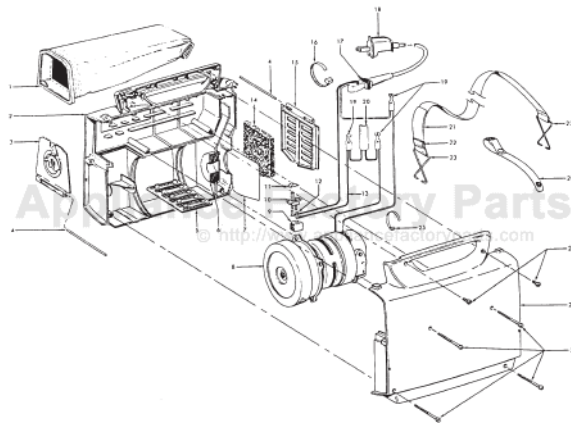

[Find Your HOOVER Vacuum Cleaner Parts - Select From 1456 Models](#)

----- Manual continues below part list -----