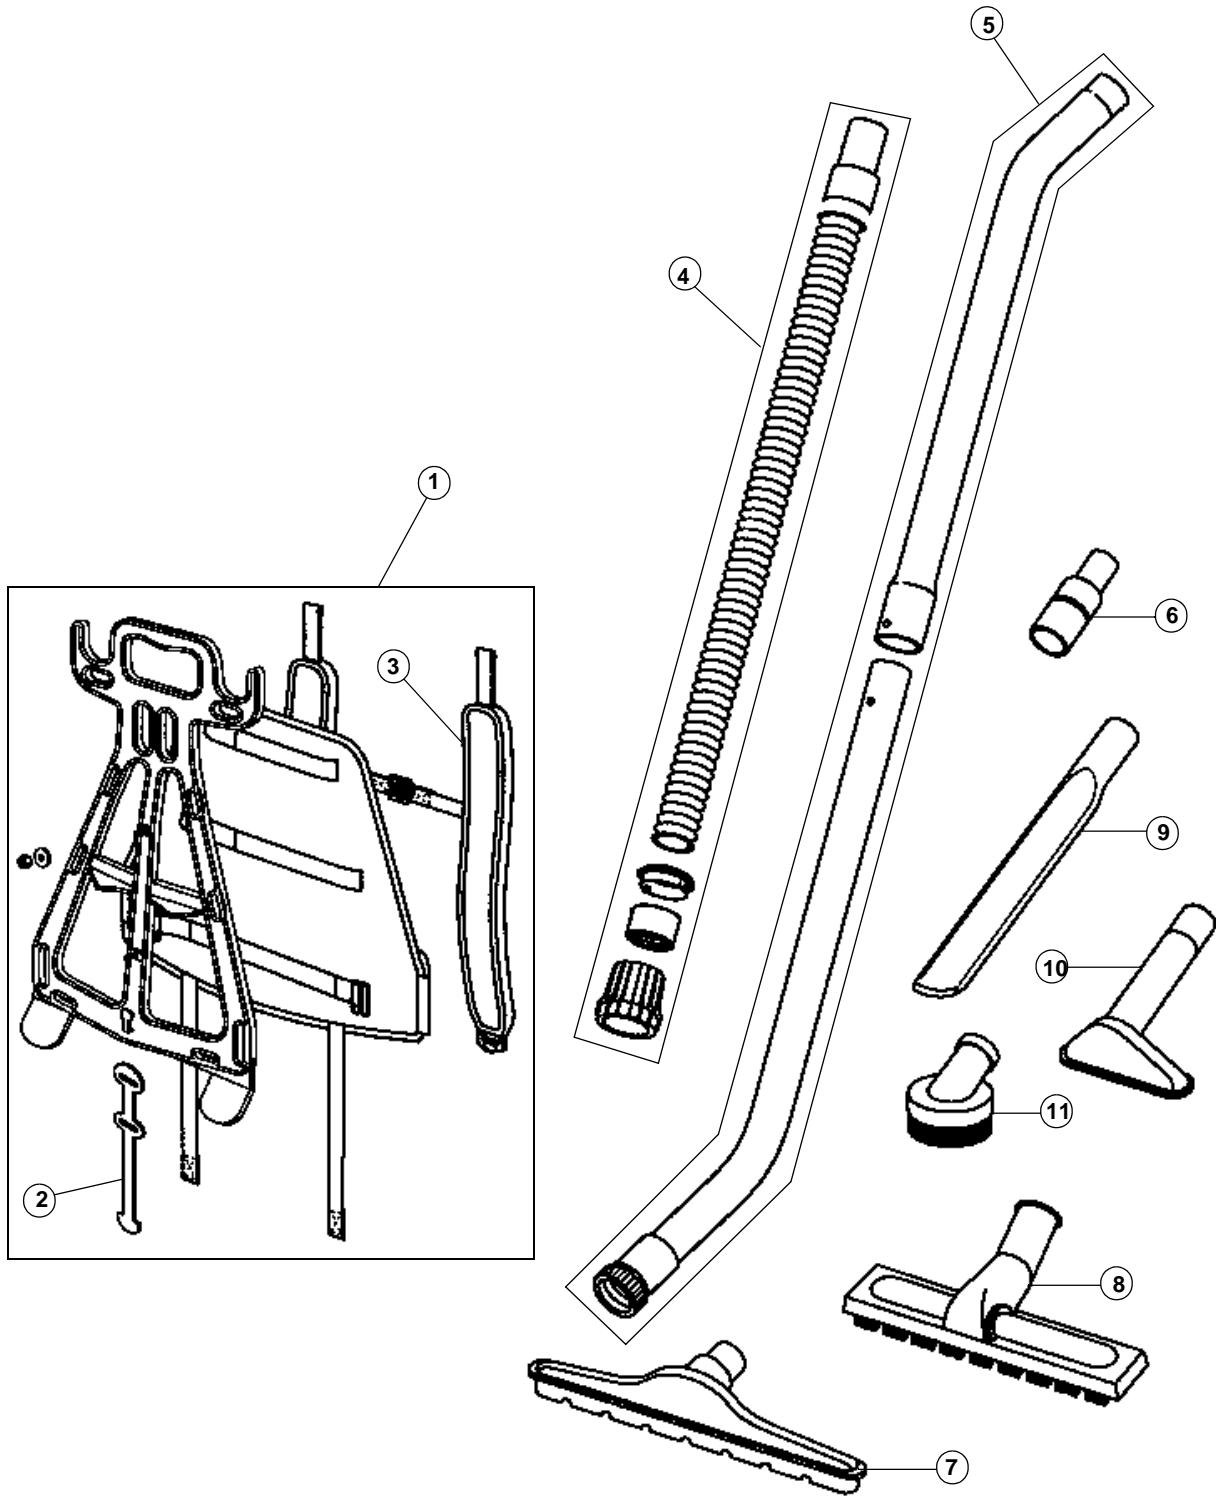

----- Manual continues below -----

ASSEMBLY SCHEMATIC

PART LISTING

ITEM	PART NUMBER	MODELS TO FIT	PART DESCRIPTION
1	2KE2100000	C2401	TOP DOME LID ASSEMBLY
2	2KE2105000	C2401	DUST BAG W/RUBBER RING
3	2KE2110000	C2401	HEPA FILTER
4	2KE0200000	C2401	MAIN CANISTER BODY COMPLETE
5	1KE0205000	C2401	TOGGLE LATCH
6	1KE0206000	C2401	RIVET
7	1KE0210000	C2401	MOTOR GASKET
8	2KE0210000	C2401	MOTOR ASSEMBLY
9	1KE0225BG0	C2401	INTERMEDIATE HOUSING
10	1KE2140000	C2401	ROCKER SWITCH
11	1KE0275000	C2401	WIRING LOOM - INCLUDES THERMAL
12	1KE0245000	C2401	SCREW - 5mm
13	1KE0260600	C2401	CABLE CLAMP
14	1KE2155000	C2401	EXTERNAL MOTOR FILTER
15	1KE2150000	C2401	EXTERNAL MOTOR FILTER CAGE
16	1KE0281600	C2401	BOTTOM CAP
17		C2401	POWER CORD PIGTAIL - 10 AMP
	1KE2103000 3KE2103000	C2401	TYPE BP PAPER BAG - BULK TYPE BP PAPER BAG - 7 PACK

ASSEMBLY SCHEMATIC

PART LISTING

ITEM	PART NUMBER	MODELS TO FIT	PART DESCRIPTION
1	2KE2185000	C2401	HARNESS ASSEMBLY COMPLETE
2	1KE0425600	C2401	CORD RESTRAINT
3	1KE0430600	C2401	SHOULDER STRAP
4	2KE2200000	C2401	HOSE ASSEMBLY COMPLETE
5	2KE2225000	C2401	TELESCOPIC WAND ASSEMBLY
6	1KE2255000	C2401	CONNECTOR
7	2KE2235000	C2401	FLOOR TOOL 1-1/2
8	2KE2410000	C2401	FLOOR BRUSH TOOL 1-1/2
9	1KE2250000	C2401	CREVICE TOOL 1-1/2
10	2KE2245000	C2401	DUSTING BRUSH 1-1/2
11	2KE2240000	C2401	UPHOLSTREY TOOL 1-1/2
	C9315	C2401	ATTACHMENT KIT 1-1/4