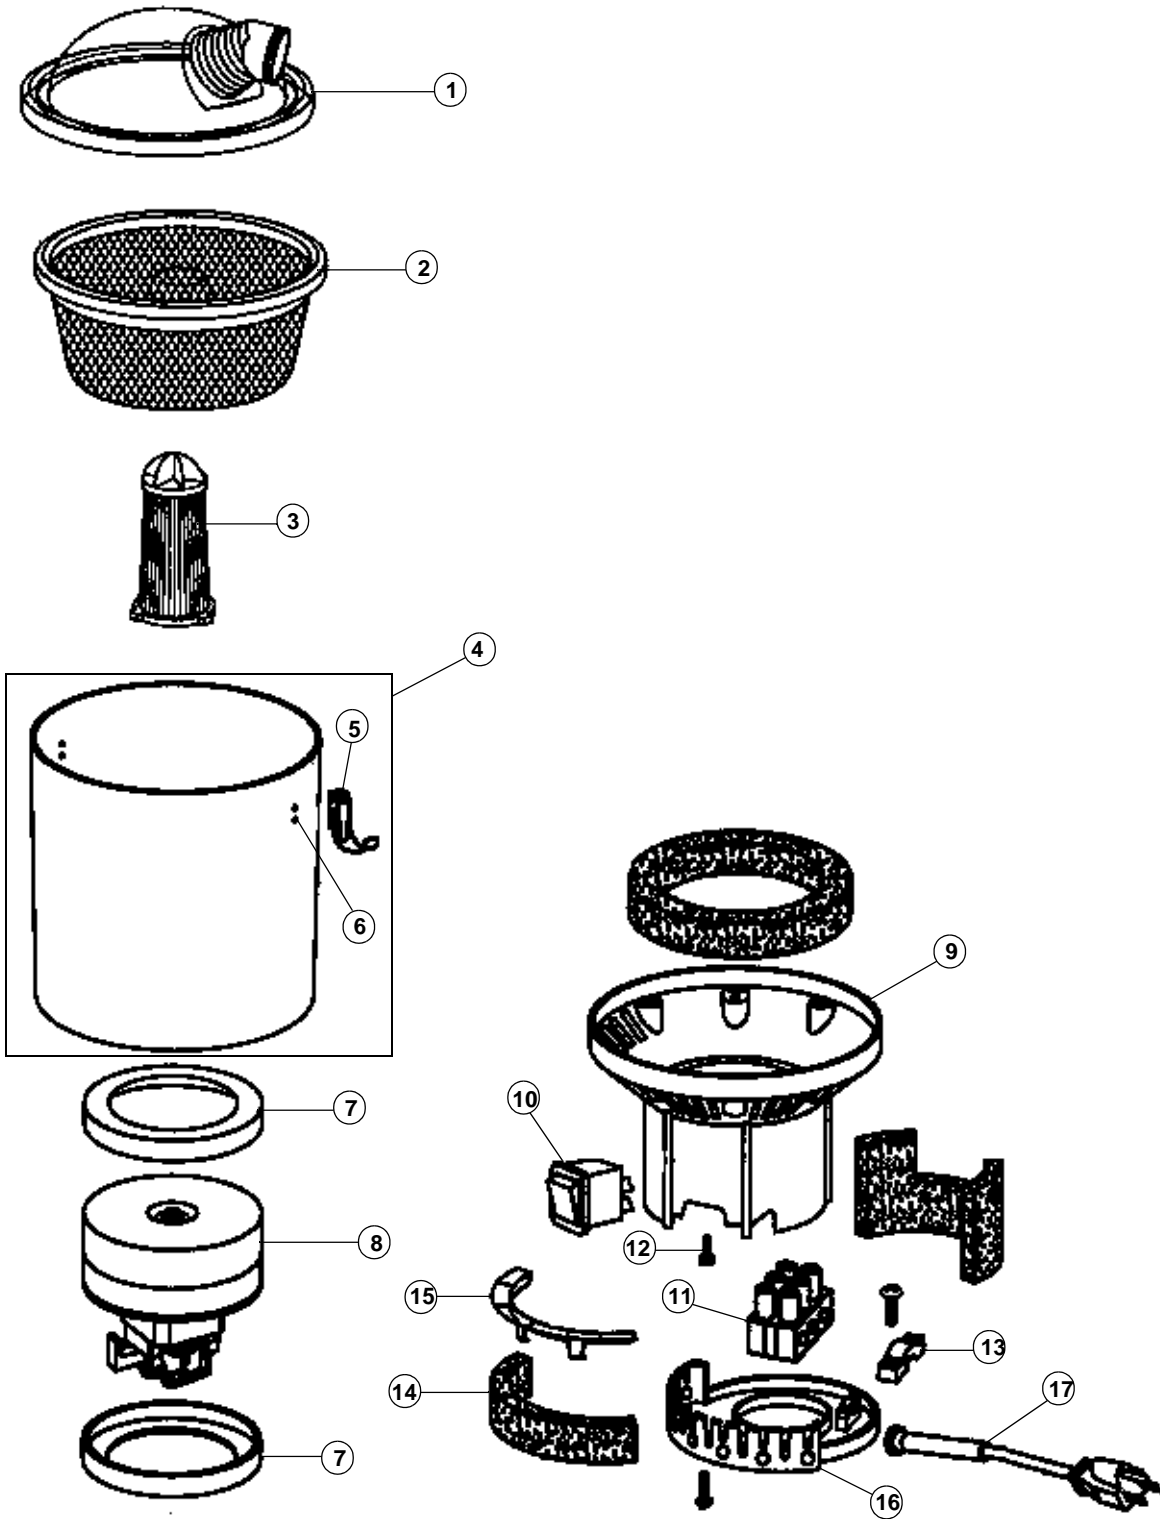

This Owner's Manual is provided and hosted by [Appliance Factory Parts](http://www.appliancefactoryparts.com).

HOOVER C2401 Owner's Manual

[Shop genuine replacement parts for HOOVER C2401](#)

[Find Your HOOVER Vacuum Cleaner Parts - Select From 1455 Models](#)

----- Manual continues below -----

ASSEMBLY SCHEMATIC

PART LISTING

ITEM	PART NUMBER	MODELS TO FIT	PART DESCRIPTION
1	2KE2100000	C2401	TOP DOME LID ASSEMBLY
2	2KE2105000	C2401	DUST BAG W/RUBBER RING
3	2KE2110000	C2401	HEPA FILTER
4	2KE0200000	C2401	MAIN CANISTER BODY COMPLETE
5	1KE0205000	C2401	TOGGLE LATCH
6	1KE0206000	C2401	RIVET
7	1KE0210000	C2401	MOTOR GASKET
8	2KE0210000	C2401	MOTOR ASSEMBLY
9	1KE0225BG0	C2401	INTERMEDIATE HOUSING
10	1KE2140000	C2401	ROCKER SWITCH
11	1KE0275000	C2401	WIRING LOOM - INCLUDES THERMAL
12	1KE0245000	C2401	SCREW - 5mm
13	1KE0260600	C2401	CABLE CLAMP
14	1KE2155000	C2401	EXTERNAL MOTOR FILTER
15	1KE2150000	C2401	EXTERNAL MOTOR FILTER CAGE
16	1KE0281600	C2401	BOTTOM CAP
17		C2401	POWER CORD PIGTAIL - 10 AMP
	1KE2103000 3KE2103000	C2401	TYPE BP PAPER BAG - BULK TYPE BP PAPER BAG - 7 PACK

ASSEMBLY SCHEMATIC

PART LISTING

ITEM	PART NUMBER	MODELS TO FIT	PART DESCRIPTION
1	2KE2185000	C2401	HARNESS ASSEMBLY COMPLETE
2	1KE0425600	C2401	CORD RESTRAINT
3	1KE0430600	C2401	SHOULDER STRAP
4	2KE2200000	C2401	HOSE ASSEMBLY COMPLETE
5	2KE2225000	C2401	TELESCOPIC WAND ASSEMBLY
6	1KE2255000	C2401	CONNECTOR
7	2KE2235000	C2401	FLOOR TOOL 1-1/2
8	2KE2410000	C2401	FLOOR BRUSH TOOL 1-1/2
9	1KE2250000	C2401	CREVICE TOOL 1-1/2
10	2KE2245000	C2401	DUSTING BRUSH 1-1/2
11	2KE2240000	C2401	UPHOLSTREY TOOL 1-1/2
	C9315	C2401	ATTACHMENT KIT 1-1/4