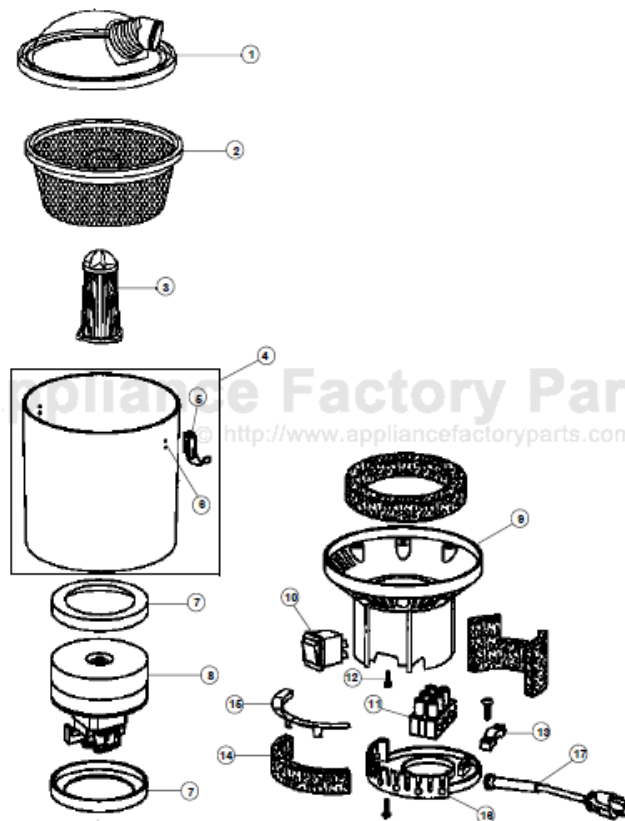

This Owner's Manual is provided and hosted by [Appliance Factory Parts](http://www.appliancefactoryparts.com).

HOOVER C2401 Owner's Manual

[Shop genuine replacement parts for HOOVER C2401](#)

[Find Your HOOVER Vacuum Cleaner Parts - Select From 1455 Models](#)

----- Manual continues below -----

ASSEMBLY SCHEMATIC

PART LISTING

ITEM	PART NUMBER	MODELS TO FIT	PART DESCRIPTION
1	2KE2100000	C2401	TOP DOME LID ASSEMBLY
2	2KE2105000	C2401	DUST BAG W/RUBBER RING
3	2KE2110000	C2401	HEPA FILTER
4	2KE0200000	C2401	MAIN CANISTER BODY COMPLETE
5	1KE0205000	C2401	TOGGLE LATCH
6	1KE0206000	C2401	RIVET
7	1KE0210000	C2401	MOTOR GASKET
8	2KE0210000	C2401	MOTOR ASSEMBLY
9	1KE0225BG0	C2401	INTERMEDIATE HOUSING
10	1KE2140000	C2401	ROCKER SWITCH
11	1KE0275000	C2401	WIRING LOOM - INCLUDES THERMAL
12	1KE0245000	C2401	SCREW - 5mm
13	1KE0260600	C2401	CABLE CLAMP
14	1KE2155000	C2401	EXTERNAL MOTOR FILTER
15	1KE2150000	C2401	EXTERNAL MOTOR FILTER CAGE
16	1KE0281600	C2401	BOTTOM CAP
17		C2401	POWER CORD PIGTAIL - 10 AMP
	1KE2103000 3KE2103000	C2401	TYPE BP PAPER BAG - BULK TYPE BP PAPER BAG - 7 PACK

ASSEMBLY SCHEMATIC

PART LISTING

ITEM	PART NUMBER	MODELS TO FIT	PART DESCRIPTION
1	2KE2185000	C2401	HARNESS ASSEMBLY COMPLETE
2	1KE0425600	C2401	CORD RESTRAINT
3	1KE0430600	C2401	SHOULDER STRAP
4	2KE2200000	C2401	HOSE ASSEMBLY COMPLETE
5	2KE2225000	C2401	TELESCOPIC WAND ASSEMBLY
6	1KE2255000	C2401	CONNECTOR
7	2KE2235000	C2401	FLOOR TOOL 1-1/2
8	2KE2410000	C2401	FLOOR BRUSH TOOL 1-1/2
9	1KE2250000	C2401	CREVICE TOOL 1-1/2
10	2KE2245000	C2401	DUSTING BRUSH 1-1/2
11	2KE2240000	C2401	UPHOLSTREY TOOL 1-1/2
	C9315	C2401	ATTACHMENT KIT 1-1/4