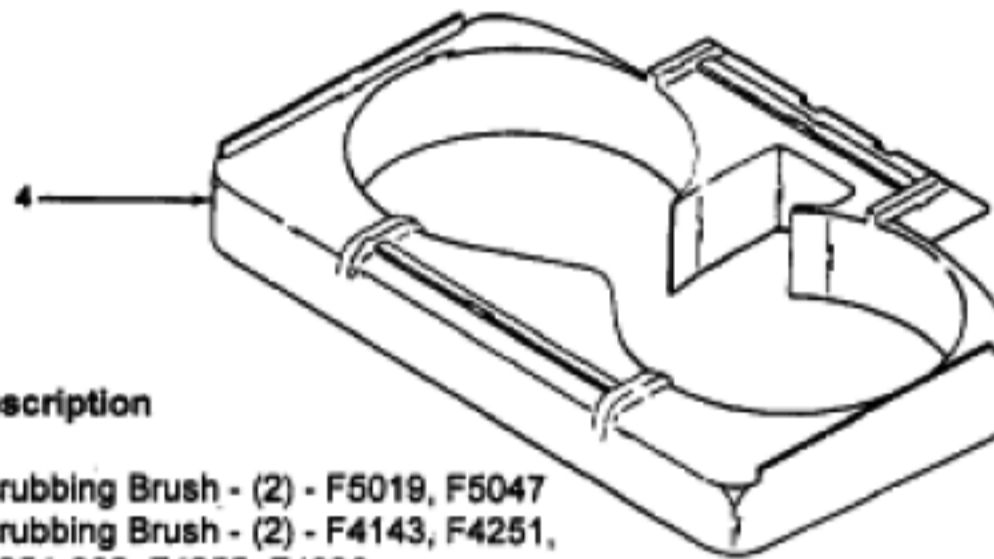

Original

HOOVER

Brushes & Pads

Models F3119, F4143, F4251, F4251-060, F4255, F4255-040, F4300, F4323, F5019, F5047, F5300, F5300-060

Ref. No.	Part No.	Description
1	H-48436008 H-48436045	Scrubbing Brush - (2) - F5019, F5047 Scrubbing Brush - (2) - F4143, F4251, F4251-060, F4255, F4323
2	H-48436047 15636 H48437005	Scrubbing Brush - (2) - F5300, F5300-060 Rug Shampoo Brush - (2) - F5019, F5047, F5300, F5300-060 Rug Shampoo Brush - (2) - F3119, F4143, F4251, F4251-060, F4255, F4300, F4323
3	H-18362	Cleaning-Waxing Pads - Pair - F4143, F4251, F4251-060, F4255, F4300, F4323, F5019, F5047, F5300, F5300-060
4	H-13195 H-16543JX H-37275005 H-37275018	Cleaning-Waxing Pads - Pair - F4255-040 + Rug Shampoo Attach. Rug Shampoo Attach. - AAM - F5019, F5047 Rug Shampoo Attach. - AG - F5300, F5300-060
5	H-15844	Pad Fastener - (2) - F4143, F4251, F4251-060, F4255, F4300, F4323, F5019, F5047, F5300, F5300-060
6	H-32172004 H-18360	Pad Fastener - (2) - F4255-040 High Lustre Pads - Pair - F4255, F5019, F5047, F5300, F5300-060 (2pr.)
7	H-13197 H-18361	High Lustre Pads - Pair - F4255-040 Felt Buffing Pads - Pair - F4143, F4251, F4251-060, F4300, F5019, F5047, F5300, F5300-060 (2pr.)
8	H-48432014 H-48483003 H-35613 H-48436045	Felt Buffing Pads - Pair - F4255-040 Soft Cloth Pads - F4300, F5300, F5300-060 (2pr.) Polishing Brush - F4255-040 Scrubbing Brush - F4300

ITEMS NOT ILLUSTRATED

H-40301200	Rug and Carpet Shampoo - 32 Oz. (Optional) - F5300, F5300-060
H-57333001	Rug and Carpet Shampoo - 16 Oz. - F4300, F5300, F5300-060
H-40303032	Bare Floor Solution - 32 Oz. - F4300, F5300, F5300-060