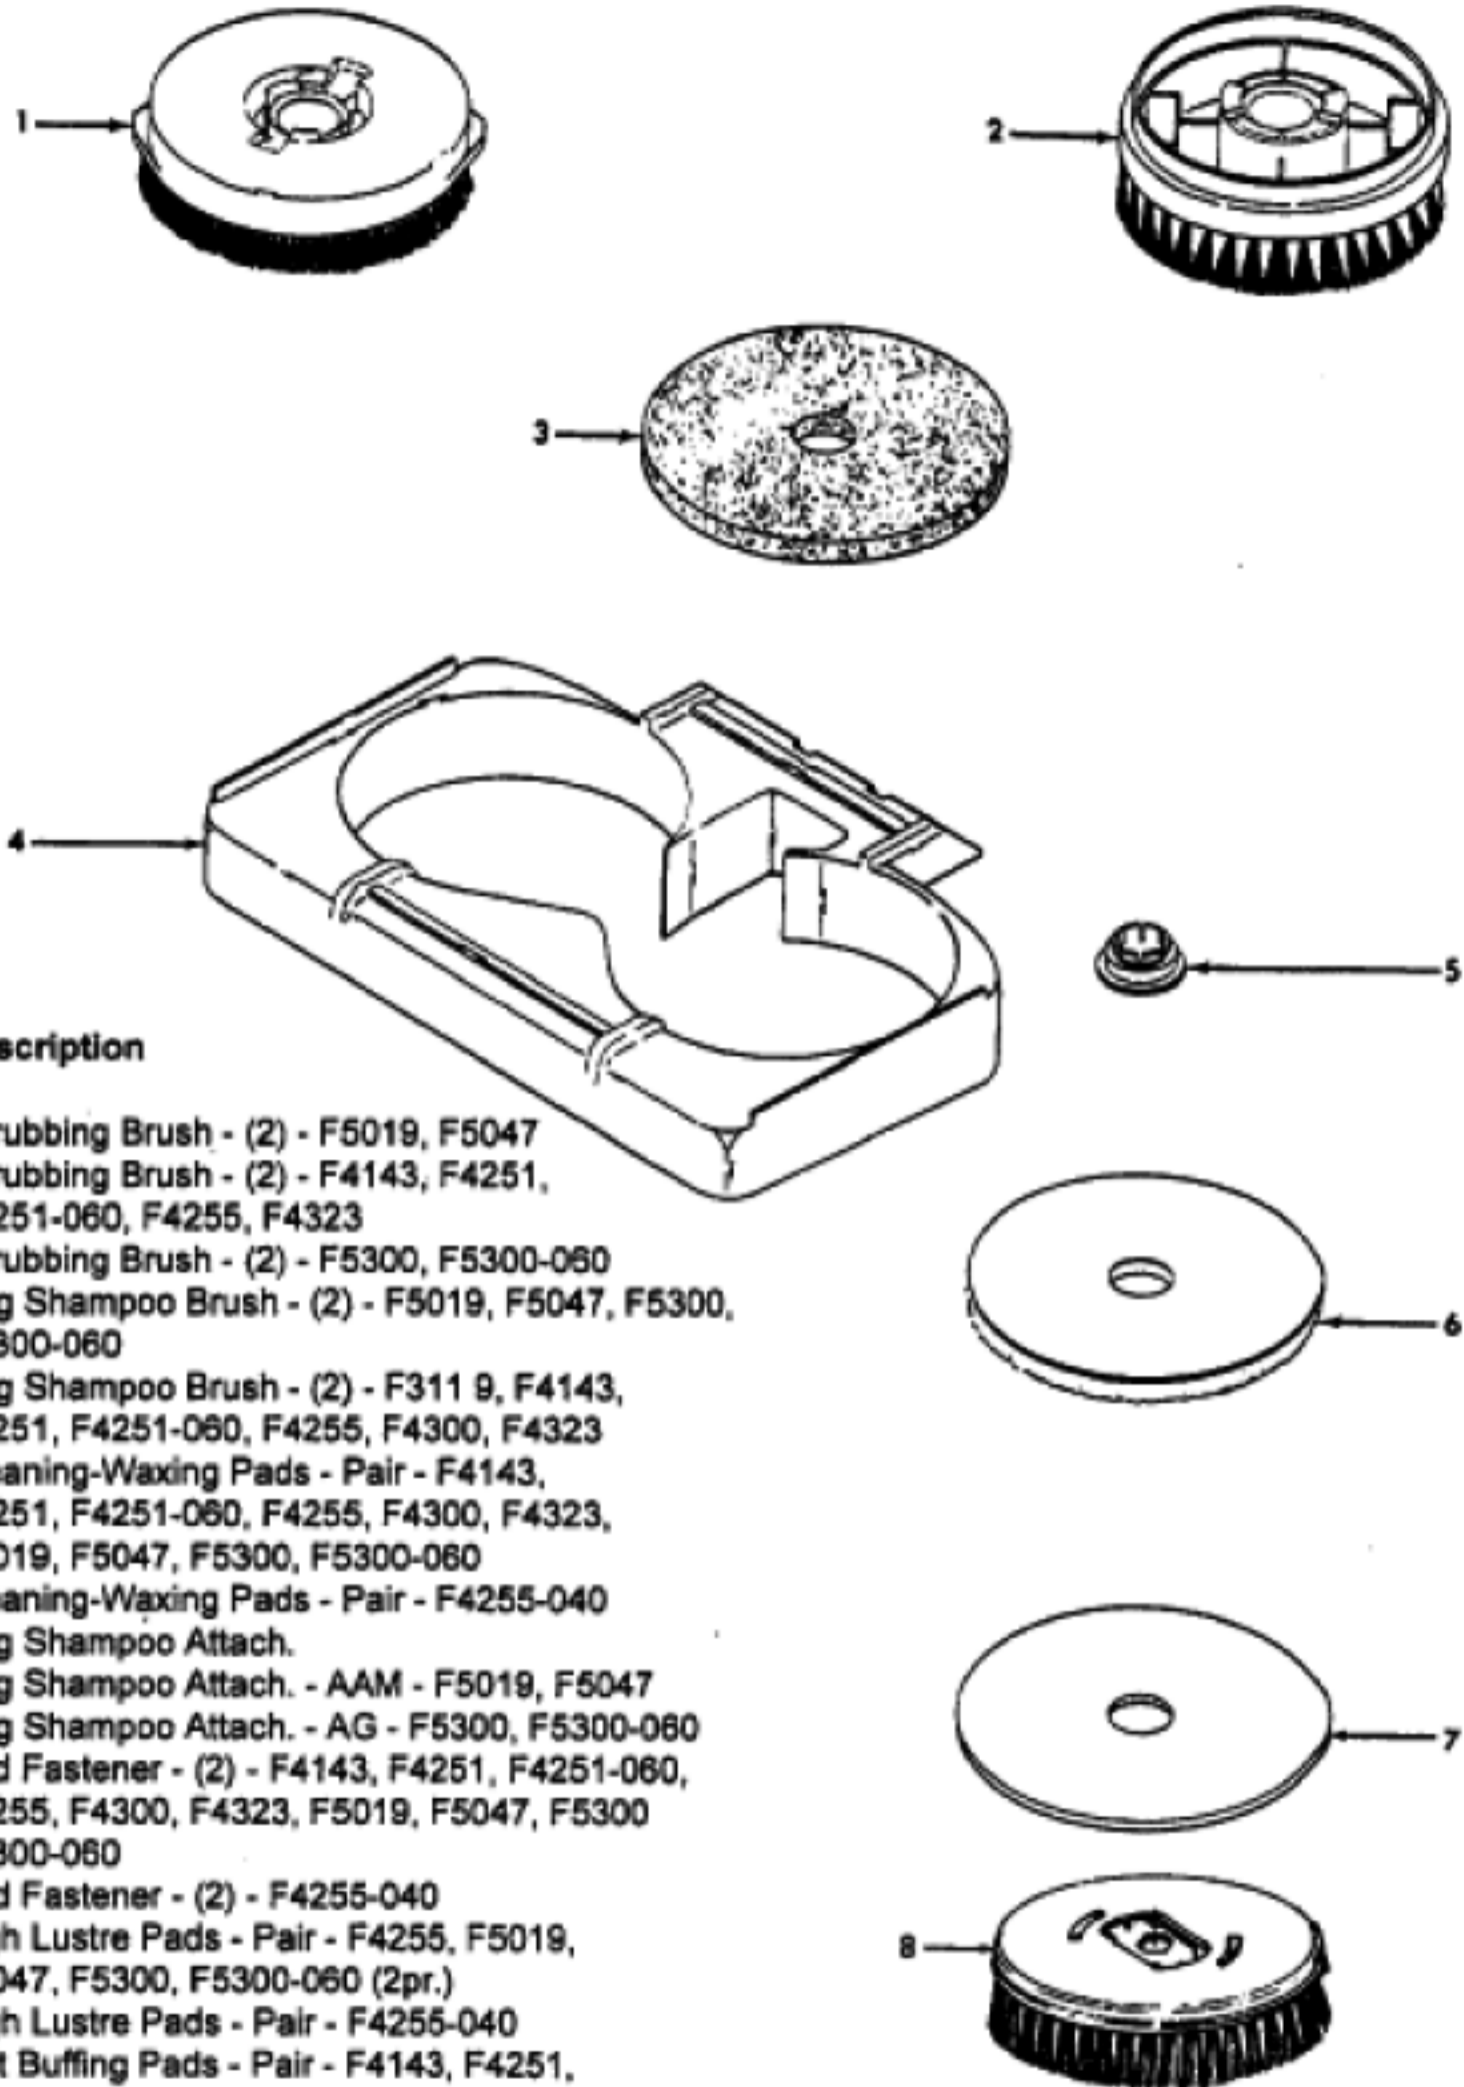

Original

HOOVER

Brushes & Pads

Models F3119, F4143, F4251, F4251-060, F4255, F4255-040, F4300, F4323, F5019, F5047, F5300, F5300-060

Ref. No.	Part No.	Description
1	H-48436008 H-48436045	Scrubbing Brush - (2) - F5019, F5047 Scrubbing Brush - (2) - F4143, F4251, F4251-060, F4255, F4323
2	H-48436047 15636 H48437005	Scrubbing Brush - (2) - F5300, F5300-060 Rug Shampoo Brush - (2) - F5019, F5047, F5300, F5300-060 Rug Shampoo Brush - (2) - F3119, F4143, F4251, F4251-060, F4255, F4300, F4323
3	H-18362	Cleaning-Waxing Pads - Pair - F4143, F4251, F4251-060, F4255, F4300, F4323, F5019, F5047, F5300, F5300-060
4	H-13195 H-16543JX H-37275005 H-37275018	Cleaning-Waxing Pads - Pair - F4255-040 + Rug Shampoo Attach. Rug Shampoo Attach. - AAM - F5019, F5047 Rug Shampoo Attach. - AG - F5300, F5300-060
5	H-15844	Pad Fastener - (2) - F4143, F4251, F4251-060, F4255, F4300, F4323, F5019, F5047, F5300, F5300-060
6	H-32172004 H-18360	Pad Fastener - (2) - F4255-040 High Lustre Pads - Pair - F4255, F5019, F5047, F5300, F5300-060 (2pr.)
7	H-13197 H-18361	High Lustre Pads - Pair - F4255-040 Felt Buffing Pads - Pair - F4143, F4251, F4251-060, F4300, F5019, F5047, F5300, F5300-060 (2pr.)
8	H-48432014 H-48483003 H-35613 H-48436045	Felt Buffing Pads - Pair - F4255-040 Soft Cloth Pads - F4300, F5300, F5300-060 (2pr.) Polishing Brush - F4255-040 Scrubbing Brush - F4300

ITEMS NOT ILLUSTRATED

H-40301200	Rug and Carpet Shampoo - 32 Oz. (Optional) - F5300, F5300-060
H-57333001	Rug and Carpet Shampoo - 16 Oz. - F4300, F5300, F5300-060
H-40303032	Bare Floor Solution - 32 Oz. - F4300, F5300, F5300-060