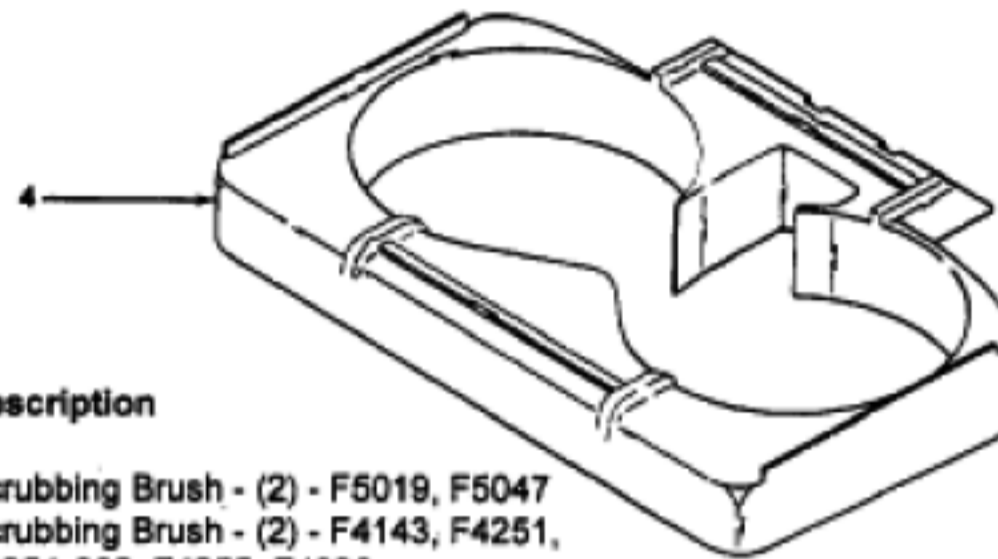

Original

HOOVER

Brushes & Pads

Models F3119, F4143, F4251, F4251-060, F4255, F4255-040, F4300, F4323, F5019, F5047, F5300, F5300-060

Ref. No.	Part No.	Description
1	H-48436008 H-48436045	Scrubbing Brush - (2) - F5019, F5047 Scrubbing Brush - (2) - F4143, F4251, F4251-060, F4255, F4323
2	H-48436047 15636 H48437005	Scrubbing Brush - (2) - F5300, F5300-060 Rug Shampoo Brush - (2) - F5019, F5047, F5300, F5300-060 Rug Shampoo Brush - (2) - F3119, F4143, F4251, F4251-060, F4255, F4300, F4323
3	H-18362	Cleaning-Waxing Pads - Pair - F4143, F4251, F4251-060, F4255, F4300, F4323, F5019, F5047, F5300, F5300-060
4	H-13195 H-16543JX H-37275005 H-37275018	Cleaning-Waxing Pads - Pair - F4255-040 + Rug Shampoo Attach. Rug Shampoo Attach. - AAM - F5019, F5047 Rug Shampoo Attach. - AG - F5300, F5300-060
5	H-15844	Pad Fastener - (2) - F4143, F4251, F4251-060, F4255, F4300, F4323, F5019, F5047, F5300, F5300-060
6	H-32172004 H-18360	Pad Fastener - (2) - F4255-040 High Lustre Pads - Pair - F4255, F5019, F5047, F5300, F5300-060 (2pr.)
7	H-13197 H-18361	High Lustre Pads - Pair - F4255-040 Felt Buffing Pads - Pair - F4143, F4251, F4251-060, F4300, F5019, F5047, F5300, F5300-060 (2pr.)
8	H-48432014 H-48483003 H-35613 H-48436045	Felt Buffing Pads - Pair - F4255-040 Soft Cloth Pads - F4300, F5300, F5300-060 (2pr.) Polishing Brush - F4255-040 Scrubbing Brush - F4300

ITEMS NOT ILLUSTRATED

H-40301200	Rug and Carpet Shampoo - 32 Oz. (Optional) - F5300, F5300-060
H-57333001	Rug and Carpet Shampoo - 16 Oz. - F4300, F5300, F5300-060
H-40303032	Bare Floor Solution - 32 Oz. - F4300, F5300, F5300-060