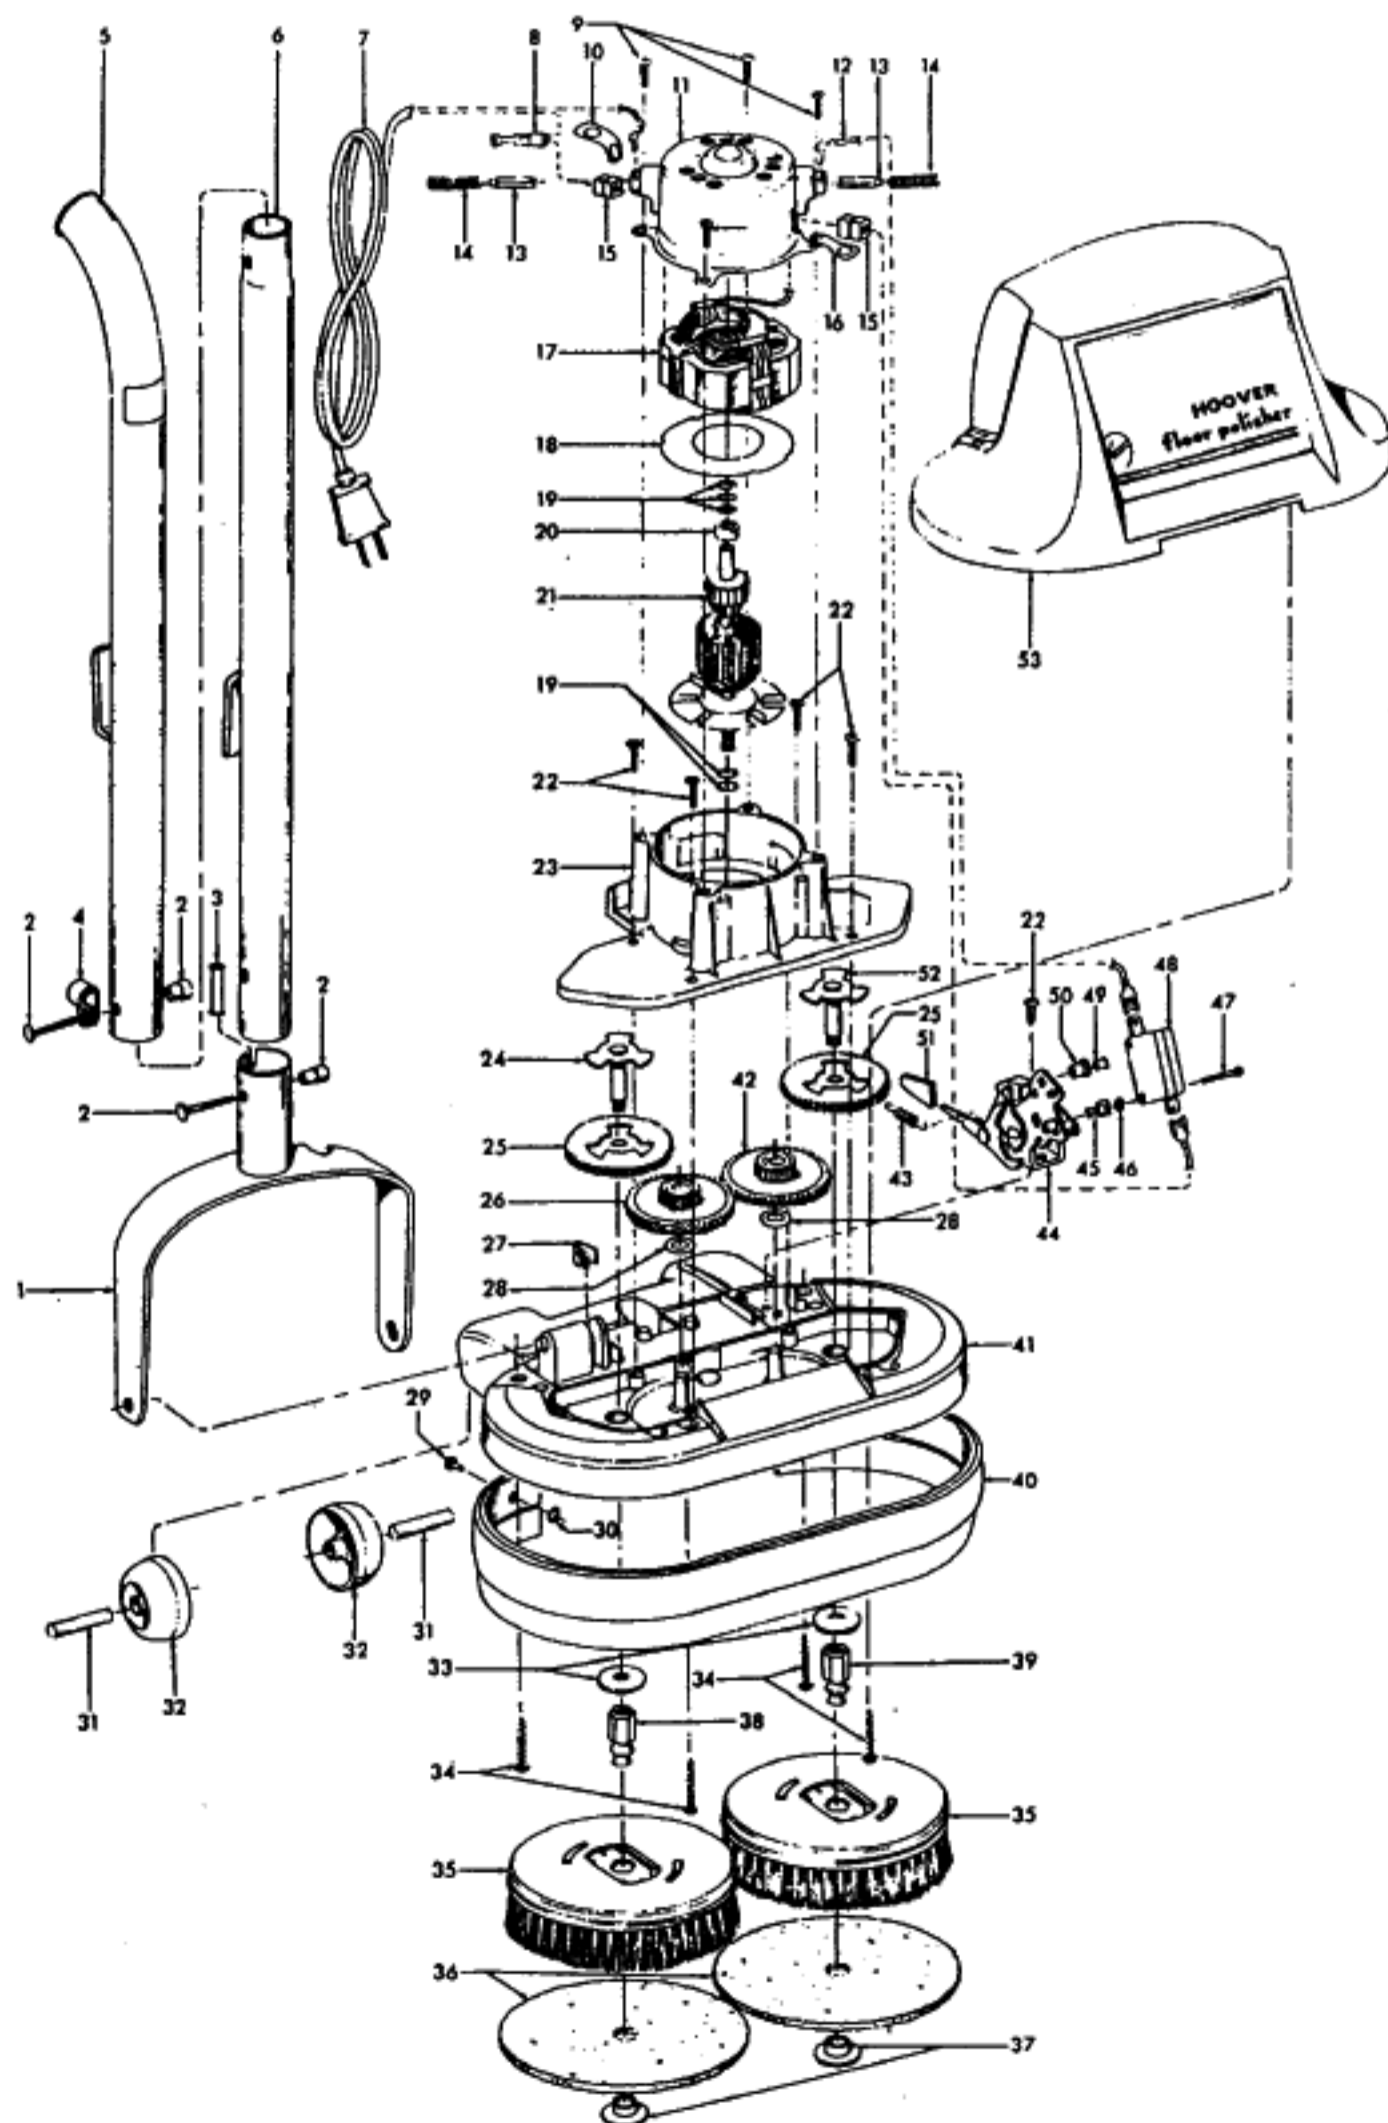

----- Manual continues below -----

HOOVER Original F2101, F2300 Scrubber

Gear & Motor Housing

Model F2101, F2300

Gear & Motor Housing

Model F2101, F2300

Ref. No.	Part No.	Description	Ref. No.	Part Description	No.	No.
1	H-41415002	Bail Assembly - AAP	36	H-48432014	Polishing Pad - Pair (Incl. Pad Fasteners)	
2	H-48294AW	Handle Bolt & Nut (2)		H-48483002	Soft Cloth Pad - Pair (Incl. Pad Fasteners)	
3	H-14504	+ Bail Socket Insulator	37	H-32172004	Polishing Pad Fastener (2)	
4	H-12910	Attach. Cord Clamp	38	H-35583	Shaft Nut - RH	
5	H-35568JM	+ Handle Assem. - Upper - F2101	39	H-35584	+ Shaft Nut - LH	
	H-48643005	Handle Assem. - Upper - AX - F2300	40	H-36231132	Furniture Guard - AAP - F2101	
6	H-35007JM	Handle - Lower Half - F2101		H-36231152	Furniture Guard - ACN - F2300	
	H-48631184	Handle - Lower Half - AX - F2300	41	H-42273010	Gear Housing Comp. - AG (Incl. Items 31,32)	
7	H-46363281	+ Attach. Cord - AAP	42	H-35674	Idler Gear - LH	
	H-46363338	Attach. Cord - AG	43	H-12891	Handle Control Lever Spring	
8	H-12227	Insulated Terminal	44	H-165104	Bail Mounting Bracket w/Switch (Incl. Items 43,45,46,47,48,49,50)	
9	H-17001FW	Screw - Self Tapping (4)	45	H-21388105	+* Nut - Special	
10	H-13190	+* Lead Wire Holder	46	H-21312761	* Washer	
11	H-42197002	Motor Cap Assem.	47	H-12892	* Screw - Machine	
12	H-46116001	Lead Wire - White	48	H-19512AH	Switch Assem.	
13	H-47311005	Motor Brush (2) (Inc. item 14)	49	H-14360	+* Eyelet	
14	H-38311009	+ Motor Brush Spring (2)	50	H-14377	+* Switch Insulator	
15	H-49379	+ Lead Wire Collar (2)	51	H-34207AG	Handle Cont. Lever Foot Pad - F2101	
16	H-45517	Lead Wire Holder		H-38426003	Handle Cont. Lever Foot Pad - F2300	
17	H-23444	Field Assem. Comp. - F2101	52	H-168403	Brush Shaft & Insert Assem.	
	H-45314011	Field Assem. Comp - F2300	53	H-42271011	Hood Comp. - AAM - F2101	
18	H-12653	+ Baffle		H-42271012	Hood Comp. w/ nameplate - AG - F2300	
19	H-21312720	* Washer (5)	PACKAGING MATERIAL			
20	H-31148006	Spacer		H-58142114	+ Carton	
21	H-23445	Armature		H-58142132	Carton - F2300	
22	H-21447007	* Screw - Self Tapping (5)		H-58347001	Bottom Support	
23	H-12165	Gear Cover Assem.		H-56518106	Owner Manual - F2101, F2300	
24	H-168402	Brush Shaft & Insert Assem.	ITEMS NOT ILLUSTRATED			
25	H-38541002	Brush Gear (2)		H-39454072	Handle Grip - AG - F2300	
26	H-35675BZ	Idler Gear - RH		H-52313040	Hood Nameplate - F2300	
27	H-36131030	+ Retainer - BZ	ACCESSORIES - F2101			
28	H-21312724	* Washer (2)		H-13195	Cleaning - Waxing Pads - Pr.	
29	H-49571AY	+* Rivet - Tubular (2)		H-13197	High Lustre Pads - Pr.	
30	H-21312788	+* Washer (2)		H-48432014	Felt Buffing Pads - Pr.	
31	H-31523008	Wheel Shaft - AY (2)		H-15116	Rug Shampoo Brush - (2)	
32	H-32175025	Wheel - AG (2)	ACCESSORIES - F2300			
33	H-21312756	* Washer - GA (2)		H-48436046	Polishing Brush (2)	
34	H-21447020	* Screw - Self Tapping (4)		H-48432014	Felt Buffing Pads - Pair	
35	H-35613	Polishing Brush (2)		H-48483002	Soft Cloth Pads - Pair	
	H-48436046	Polishing Brush (2) - F2300		H-40303032	Bare Floor Solution - 32 oz.	