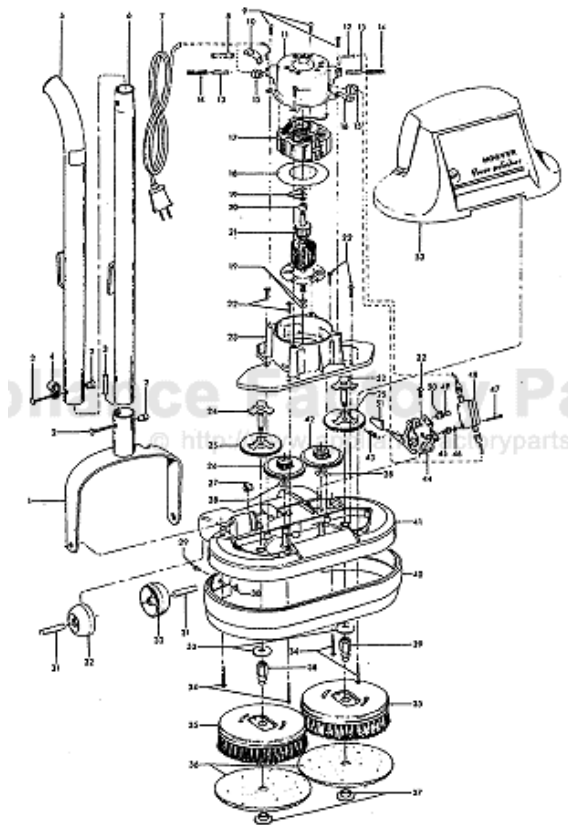

[Find Your HOOVER Vacuum Cleaner Parts - Select From 1456 Models](#)

----- Manual continues below -----